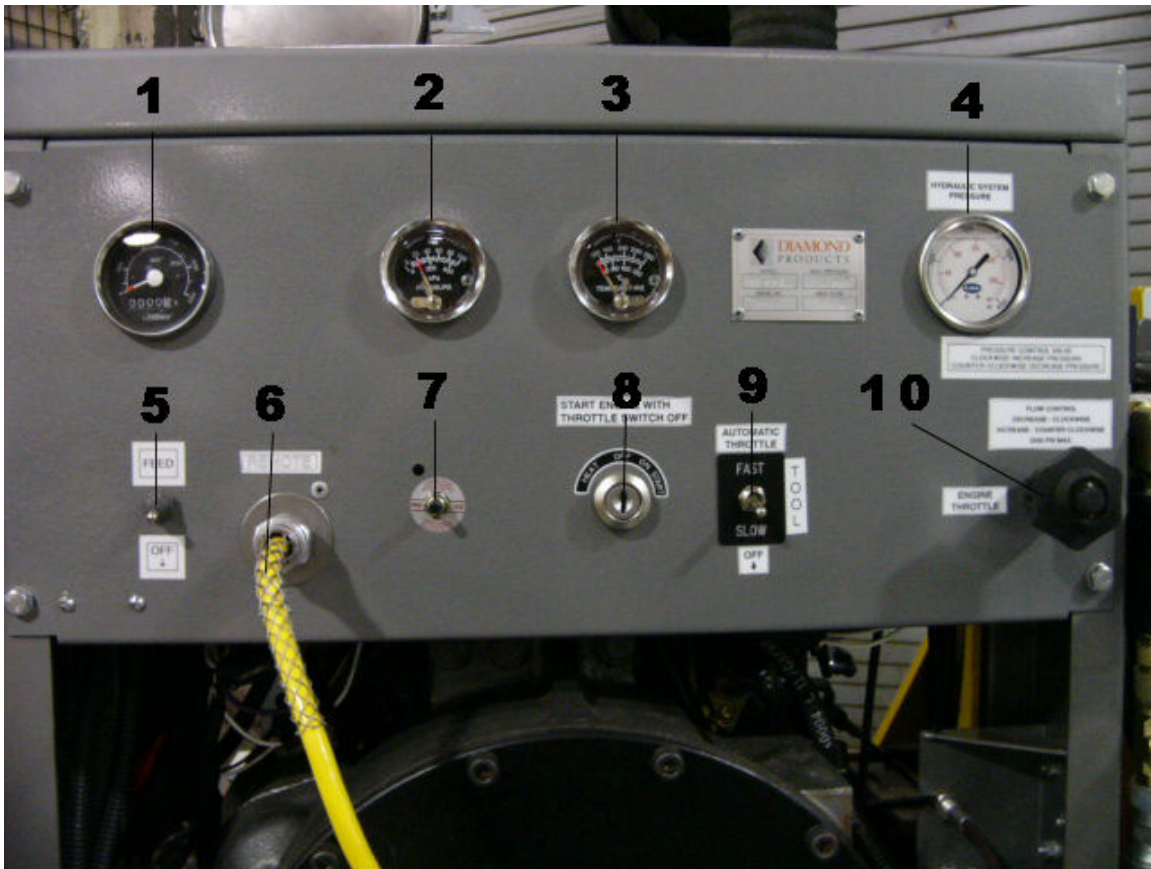

Hydraulic Power
Unit
PARTS LIST
MODEL
CB70DT

- 1- #2704175 TACH/HOUR METER
- 2- #2704176 OIL PRESSURE SWITCH
- 3- #2704177 TEMPERATURE GAUGE
- 4- #2700919 HYD. PRESSURE GAUGE
- 5- #2703109 FEED CIRCUIT SWITCH
- 6- #2704116 ON/OFF REMOTE
- 7- #2704178 MURPHY SWITCH
- 8- #2704179 IGNITION SWITCH
- 9- #2704180 AUTO. THROTTLE SWITCH
- 10- #2704181 THROTTLE CABLE
- 11- #2702437 COIL COMMANDER(not shown)
- 12- KEY(not shown)

- 1- COOLANT TANK
- 2- #2702550 FUEL TANK
- 3- #2704172 FILTER BASE
- 4- #2701848 FUEL TANK CAP
- 5- #2701847 FUEL TANK GAUGE
- 6- #2700953 FILTER (only)
- 7- #2702346 FILTER INDICATOR
- 8- #2701693 FILLER CAP
- 9- HYD. FLUID TANK

- 1- #2704168 RETURN HOSE (100ft)
- 2- #2704169 PRESSURE HOSE (100ft)
- 3- #2702180 LEFT FENDER
- 4- #2702276 RETURN HOSE REEL w/motor
- 5- CHAIN
- 6- #2704188 REEL MOTOR
- 7- #2701520 RETURN SWIVEL
- 8- #2701069 OIL COOLER
- 9- #2703068 SELECTOR VALVE
- 10- #2702277 PRESSURE HOSE REEL w/motor
- 11- #2701647 RIGHT FENDER
- 12- #2701906 TAIL LIGHT
- 13- #2701521 PRESSURE SWIVEL
- 14- #3200100 ¾" QD Nipple, Male (not shown)
- 15- #3200101 ¾" QD Coupler, Female (not shown)