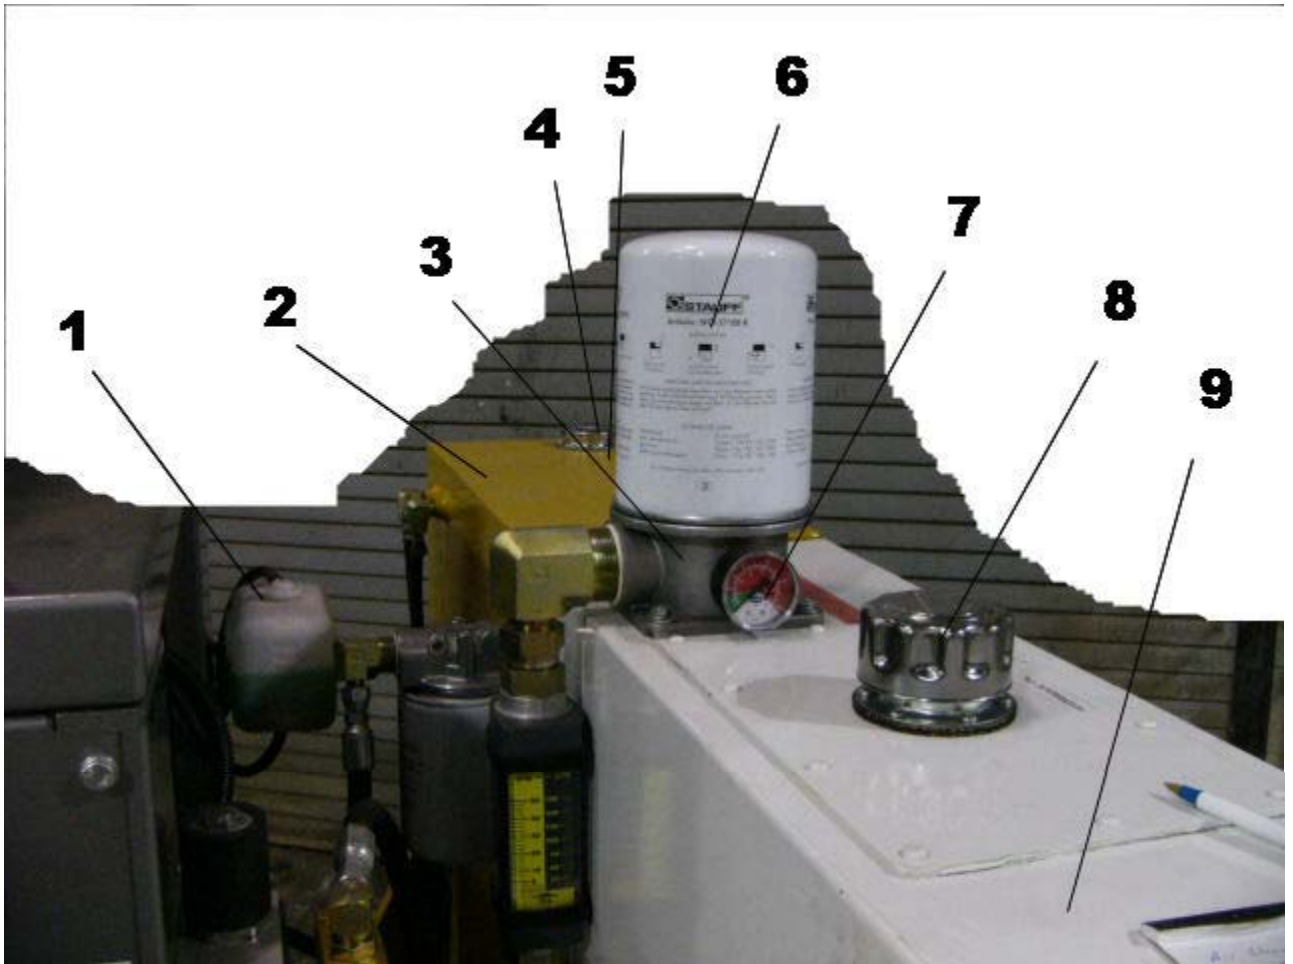

Hydraulic Power
Unit
PARTS LIST
MODEL
CB70DT

- 1- #2704175 TACH/HOUR METER
- 2- #2704176 OIL PRESSURE SWITCH
- 3- #2704177 TEMPERATURE GAUGE
- 4- #2700919 HYD. PRESSURE GAUGE
- 5- #2703109 FEED CIRCUIT SWITCH
- 6- #2704116 ON/OFF REMOTE
- 7- #2704178 MURPHY SWITCH
- 8- #2704179 IGNITION SWITCH
- 9- #2704180 AUTO. THROTTLE SWITCH
- 10- #2704181 THROTTLE CABLE
- 11- #2702437 COIL COMMANDER(not shown)
- 12- KEY(not shown)