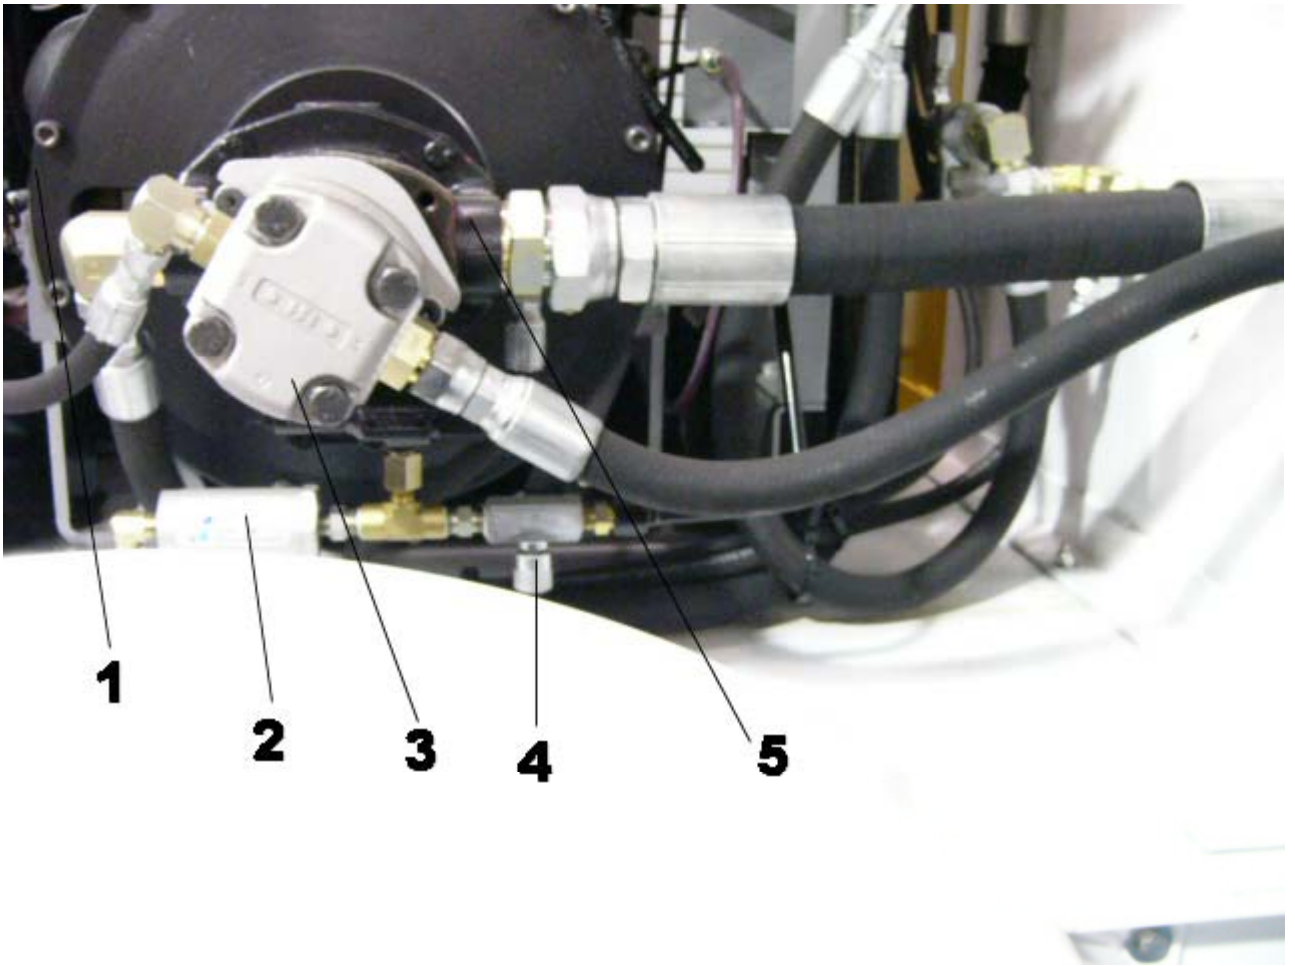

- 1- #2702183 PUMP DRIVE PLATE
- 2- #2702185 COMPENSATOR FILTER
- 3- #2704173 AUXILIARY PUMP
- 4- #2703033 PRESSURE BLEED VALVE
- 5- #2704174 MAIN HYD. PUMP