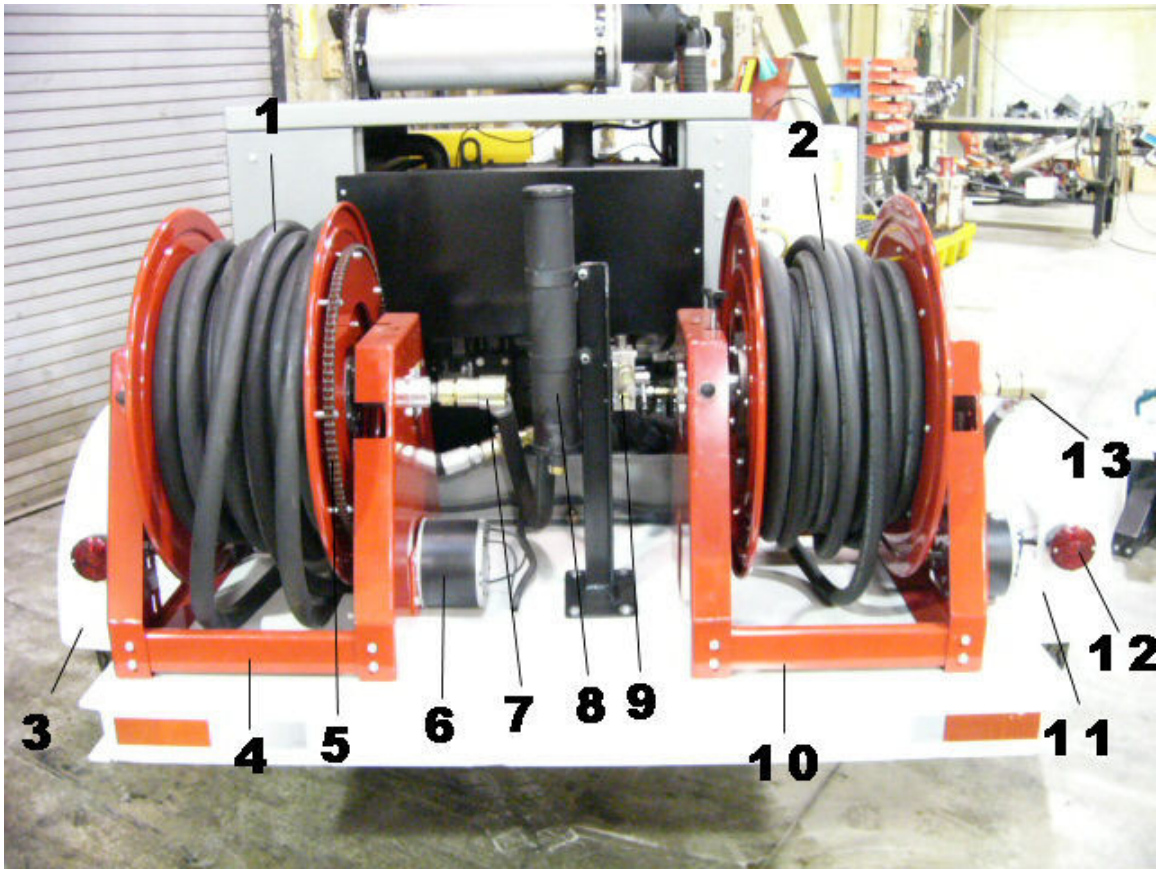

- 1- #2704168 RETURN HOSE (100ft)
- 2- #2704169 PRESSURE HOSE (100ft)
- 3- #2702180 LEFT FENDER
- 4- #2702276 RETURN HOSE REEL w/motor
- 5- CHAIN
- 6- #2704188 REEL MOTOR
- 7- #2701520 RETURN SWIVEL
- 8- #2701069 OIL COOLER
- 9- #2703068 SELECTOR VALVE
- 10- #2702277 PRESSURE HOSE REEL w/motor
- 11- #2701647 RIGHT FENDER
- 12- #2701906 TAIL LIGHT
- 13- #2701521 PRESSURE SWIVEL
- 14- #3200100 ¾" QD Nipple, Male (not shown)
- 15- #3200101 ¾" QD Coupler, Female (not shown)