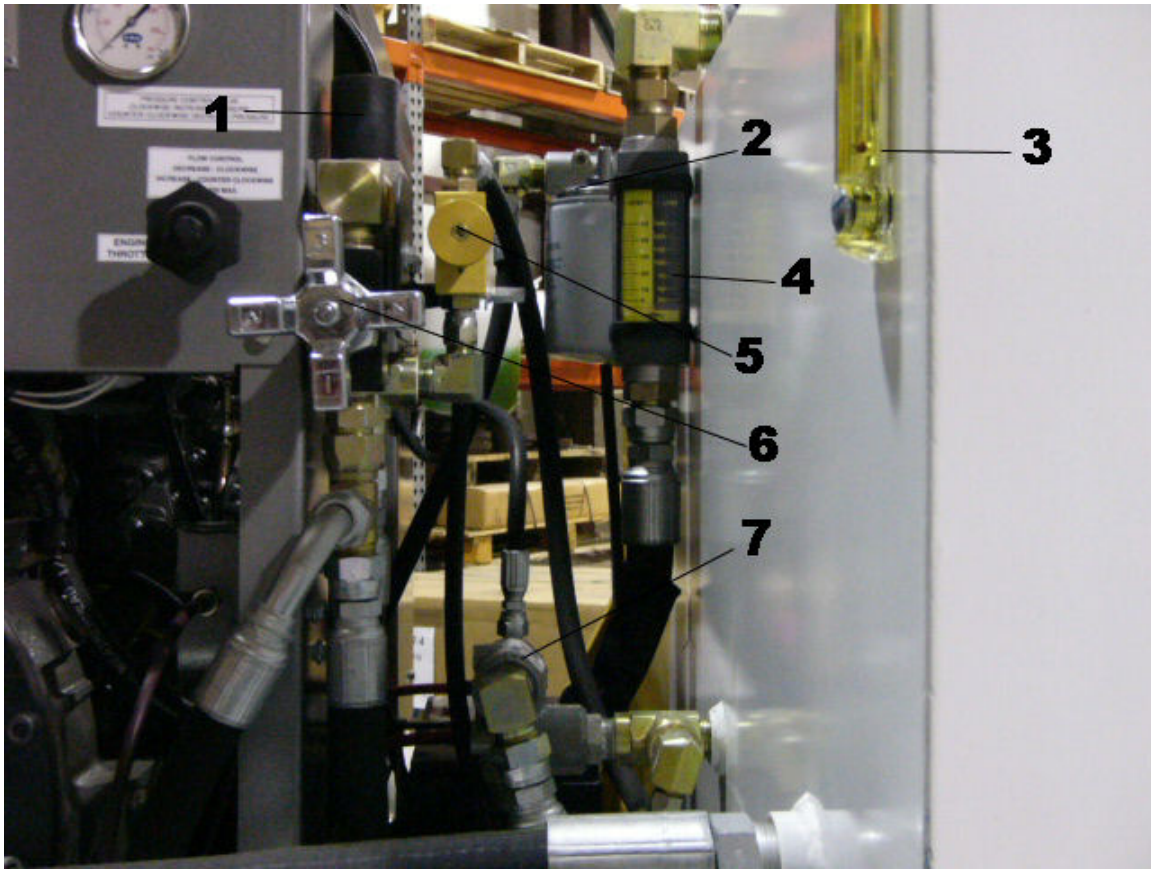

- 1- #2703084 SOLENOID VALVE
- 2- #2703069 FILTER ASSY.
- 3- #2500762 SIGHT GAUGE
- 4- #2702400 FLOW METER
- 5- #2703081 PRESSURE REDUCING VALVE
- 6- #2704167 FLOW METERING VALVE
- 7- #2703079 RELIEF VALVE