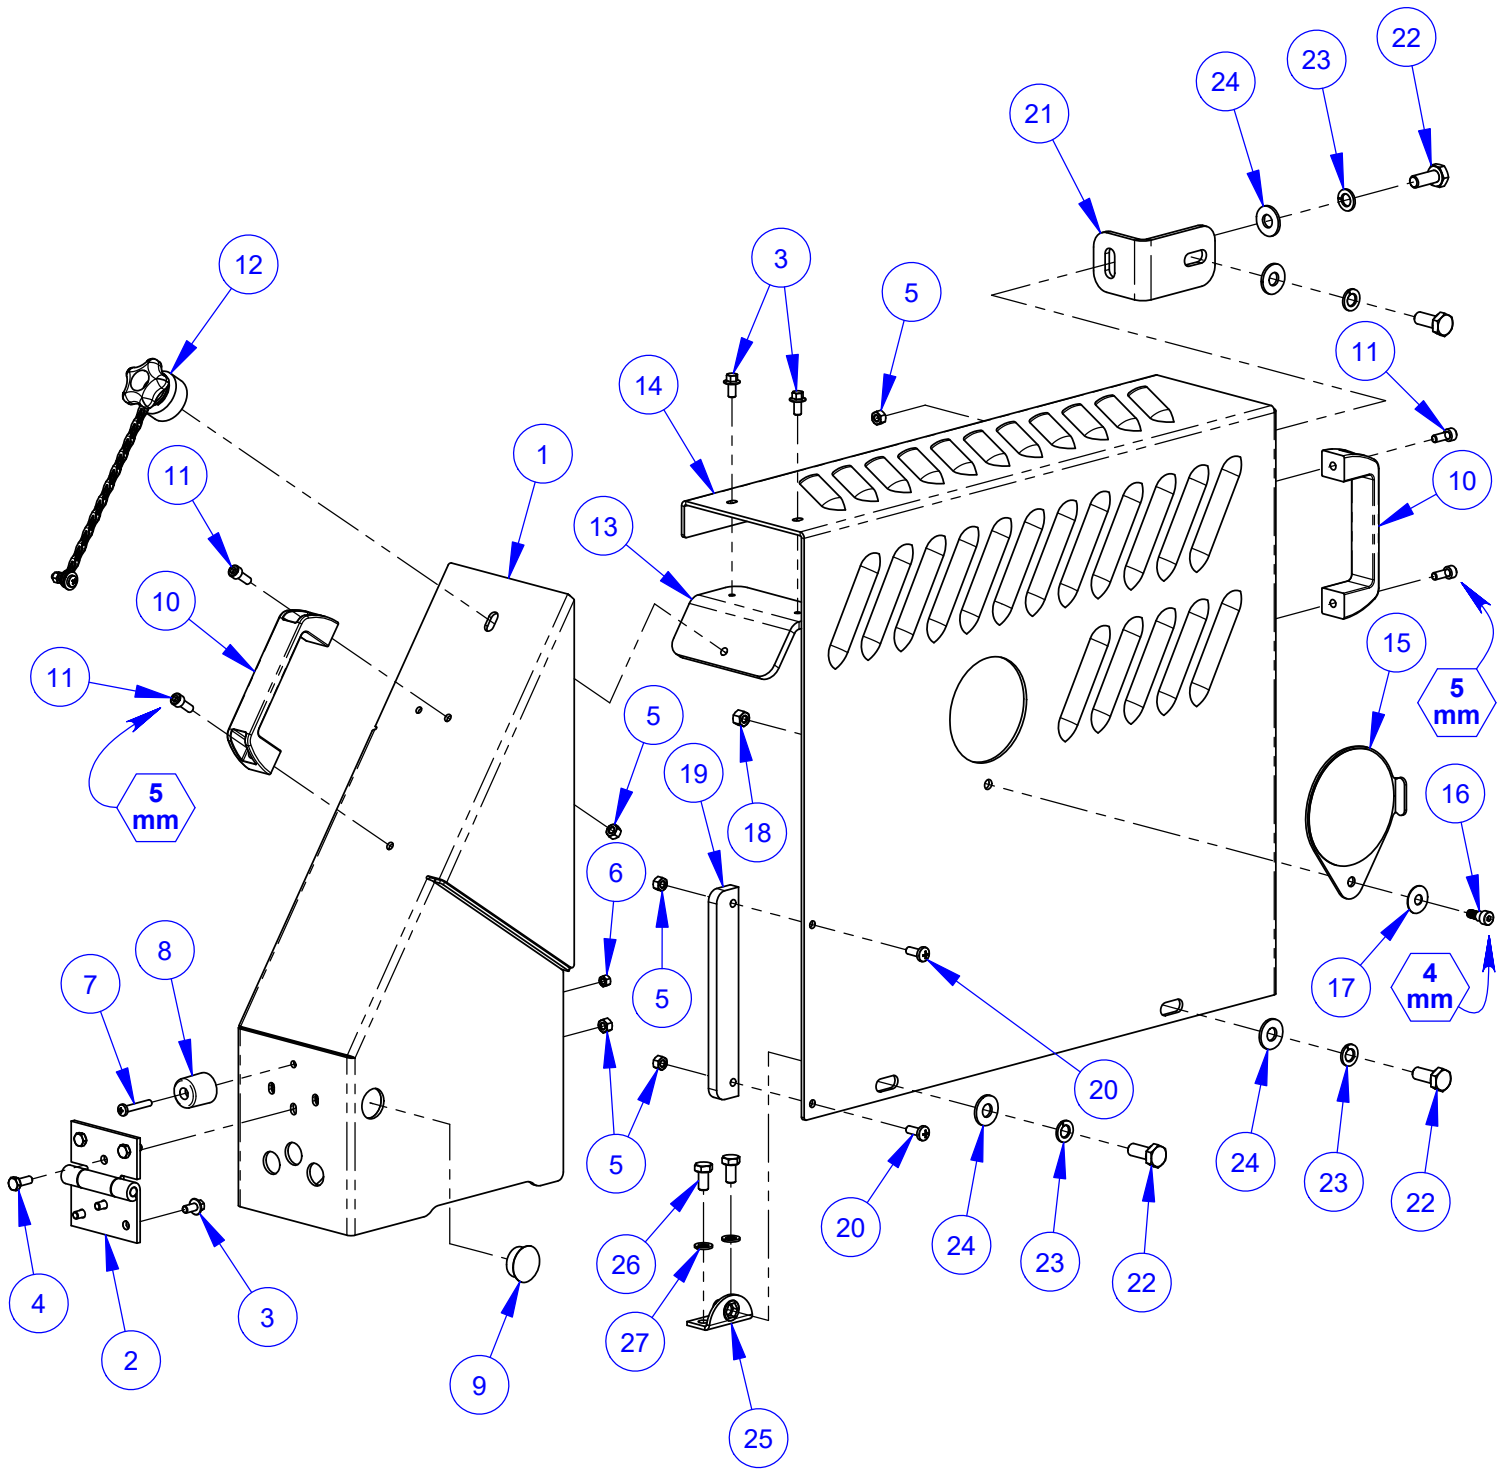

Belt Guard Assembly #6001146

Belt Guard Assembly #6001146

ITEM	PART NO.	QTY.	DESCRIPTION
1	6001417	1	Belt Guard (Front)
2	2500270	1	Blade Guard Hinge
3	2901370	5	Cap Screw, Hex Flange, M6-1.0 x 12mm
4	2900341	3	Cap Screw, Hex Hd., M6-1.0 x 16mm
5	2900302	9	Lock Nut, M6-1.0 Nylon Insert
6	2900301	1	Lock Nut, M5-0.8 Nylon Insert
7	2901365	1	Machine Screw, Pan Hd., M5-0.8 x 30mm
8	2501093	1	Bumper, 1"
9	2500489	1	Plug, 1" Hole
10	2400145	2	Handle
11	2900553	4	Cap Screw, Soc. Hd., M6-1.0 x 16mm
12	6001048	1	Knob Assembly
13	6019413	1	Latch Plate
14	6001442	1	Belt Guard (Rear)
15	6010768	1	Swing Cover Plate with Label
16	2900246	1	Shoulder Screw, 5/16" x 1/4" (1/4-20)
17	2900252	1	Belleville Washer, 5/16"
18	2900010	1	Lock Nut, 1/4-20 Nylon
19	6001304	1	Bridge Bar
20	2901368	2	Machine Screw, Pan Hd., M6-1.0 x 16mm
21	6001419	1	Belt Guard Strap
22	2900333	4	Cap Screw, Hex Hd., M10-1.5 x 25mm
23	2900321	4	Lock Washer, M10 Split
24	2900473	4	Flat Washer, 3/8" USS
25	6016119	2	Guard Mounting Tab, M10-1.5
26	2900868	4	Cap Screw, Hex Hd., M8-1.25 x 16mm
27	2900763	4	Lock Washer, M8 Split