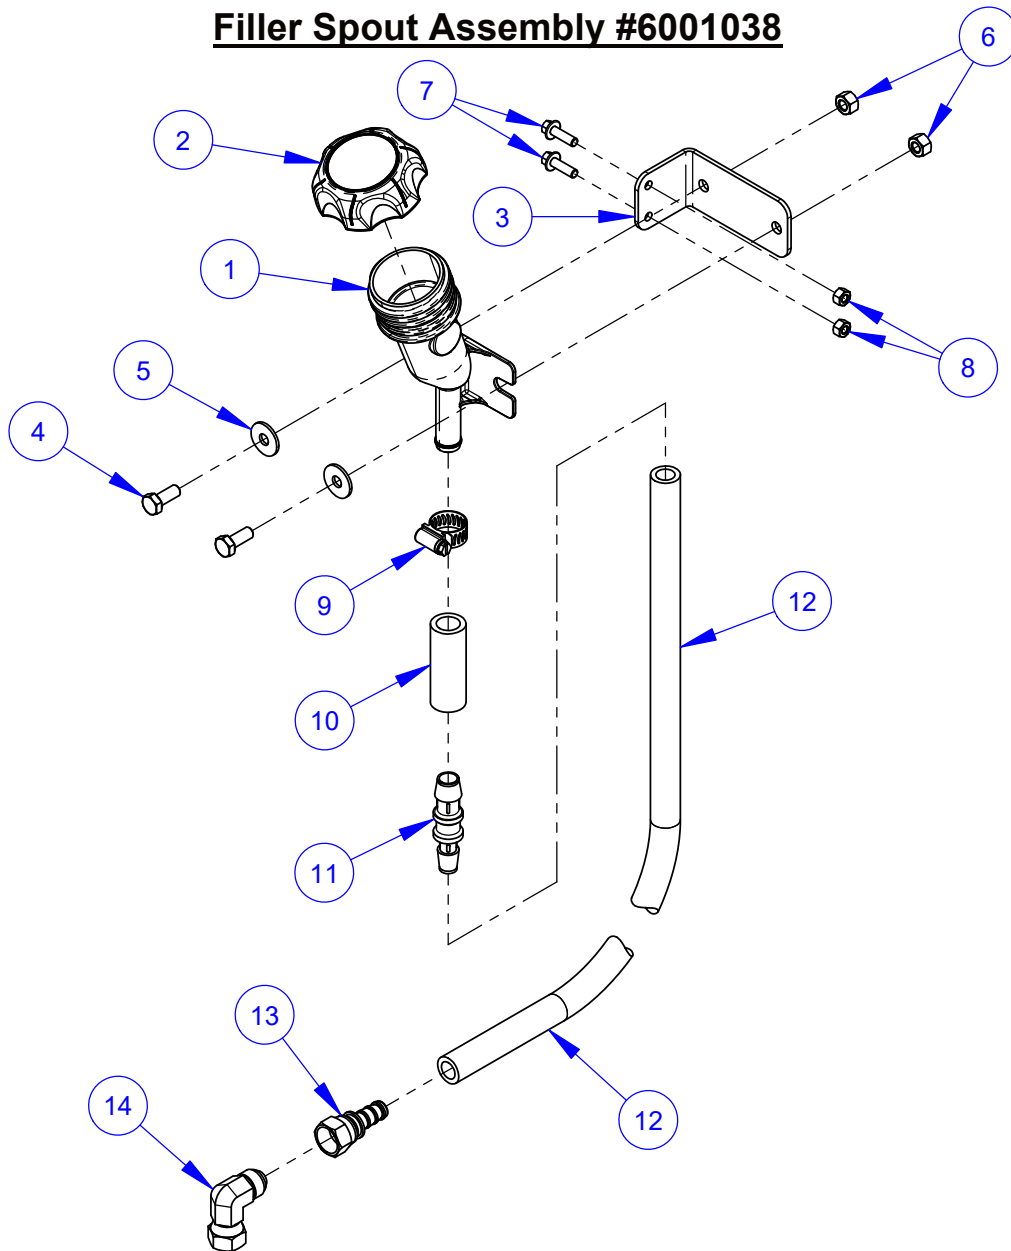

Filler Spout Assembly #6001038

ITEM	PART NO.	QTY	DESCRIPTION
1	2506093	1	Spout, Remote Filler
2	2506094	1	Cap, Vented
3	6016169	1	Filler Spout Bracket
4	2900329	2	Cap Screw, Hex Hd., M8-1.25 x 20mm
5	2900383	2	Fender Washer, M8
6	2900303	2	Lock Nut, M8-1.25 Nylon Insert
7	2900328	2	Cap Screw, Hex Flange, M6-1.0 x 20mm
8	2900302	2	Lock Nut, M6-1.0 Nylon Insert
9	3200016	1	Hose Clamp #8
10	6016246	1	Hose, 5/8" ID x 2-1/2" Long
11	3202899	1	Reducer, 5/8" to 1/2" Hose Barb
12	6013068	1	Hose, 1/2" ID x 36"
13	3200181	1	Fitting, 1/2" F. JIC to 1/2" Pushlok
14	3200304	1	Elbow, 1/2" M. JIC to 1/2" F. JIC