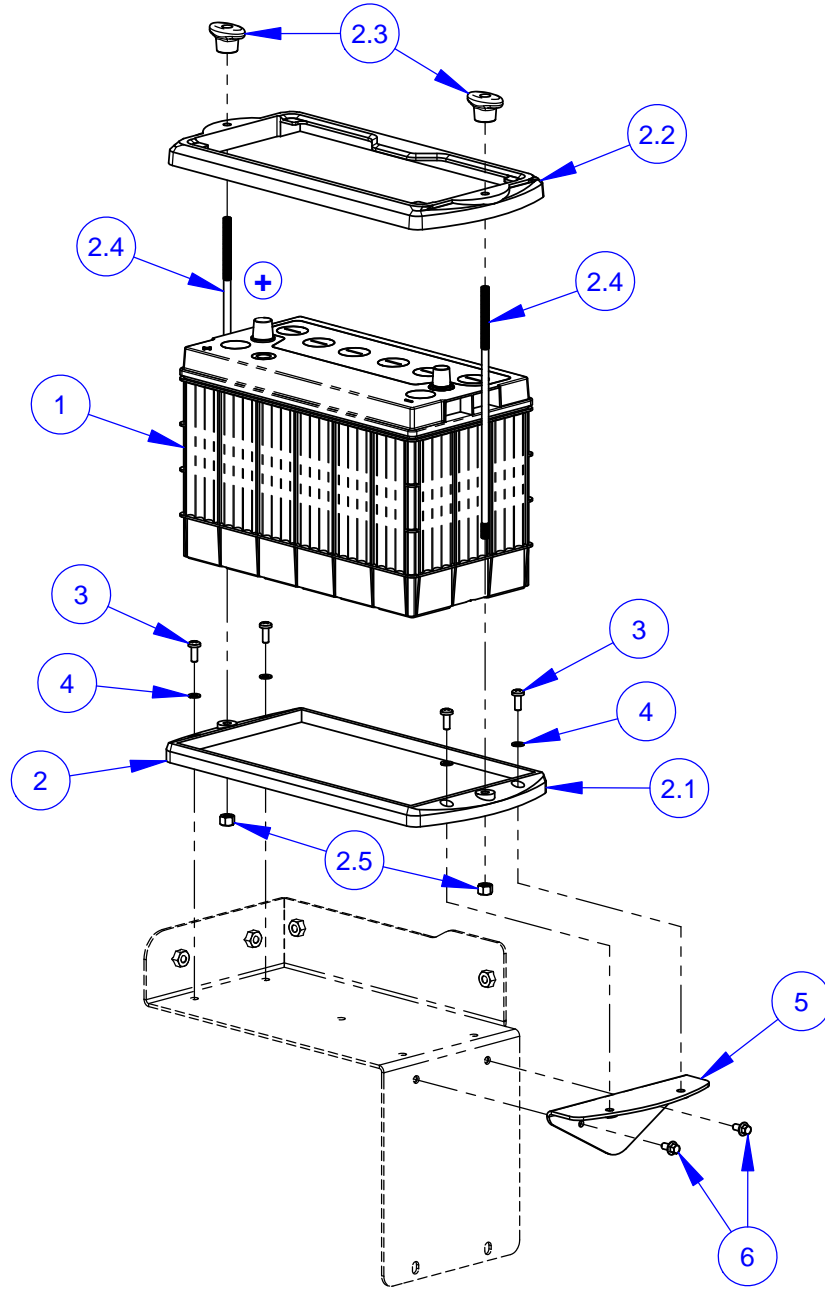

Max Battery Assembly #6001057

ITEM	PART NO.	QTY.	DESCRIPTION
1	2801299	1	Battery, 12 Volt Group Size 31
2	2506053	1	Battery Hold-Down Tray
2.1	2506053A	1	Battery Tray Base
2.2	2506053B	1	Battery Tray Top
2.3	2506053C	2	Ratchet Knob 5/16-18
2.4	2506053D	2	Tie Rod, 5/16-18
2.5	2900039	2	Lock Nut, 5/16-18 Nylon
3	2901368	4	Machine Screw, Pan Hd., M6-1.0 x 16mm
4	2900765	4	Lock Washer, M6 Split
5	6016123	1	Battery Platform Extension
6	2901370	2	Cap Screw, Hex Flange, M6-1.0 x 12mm