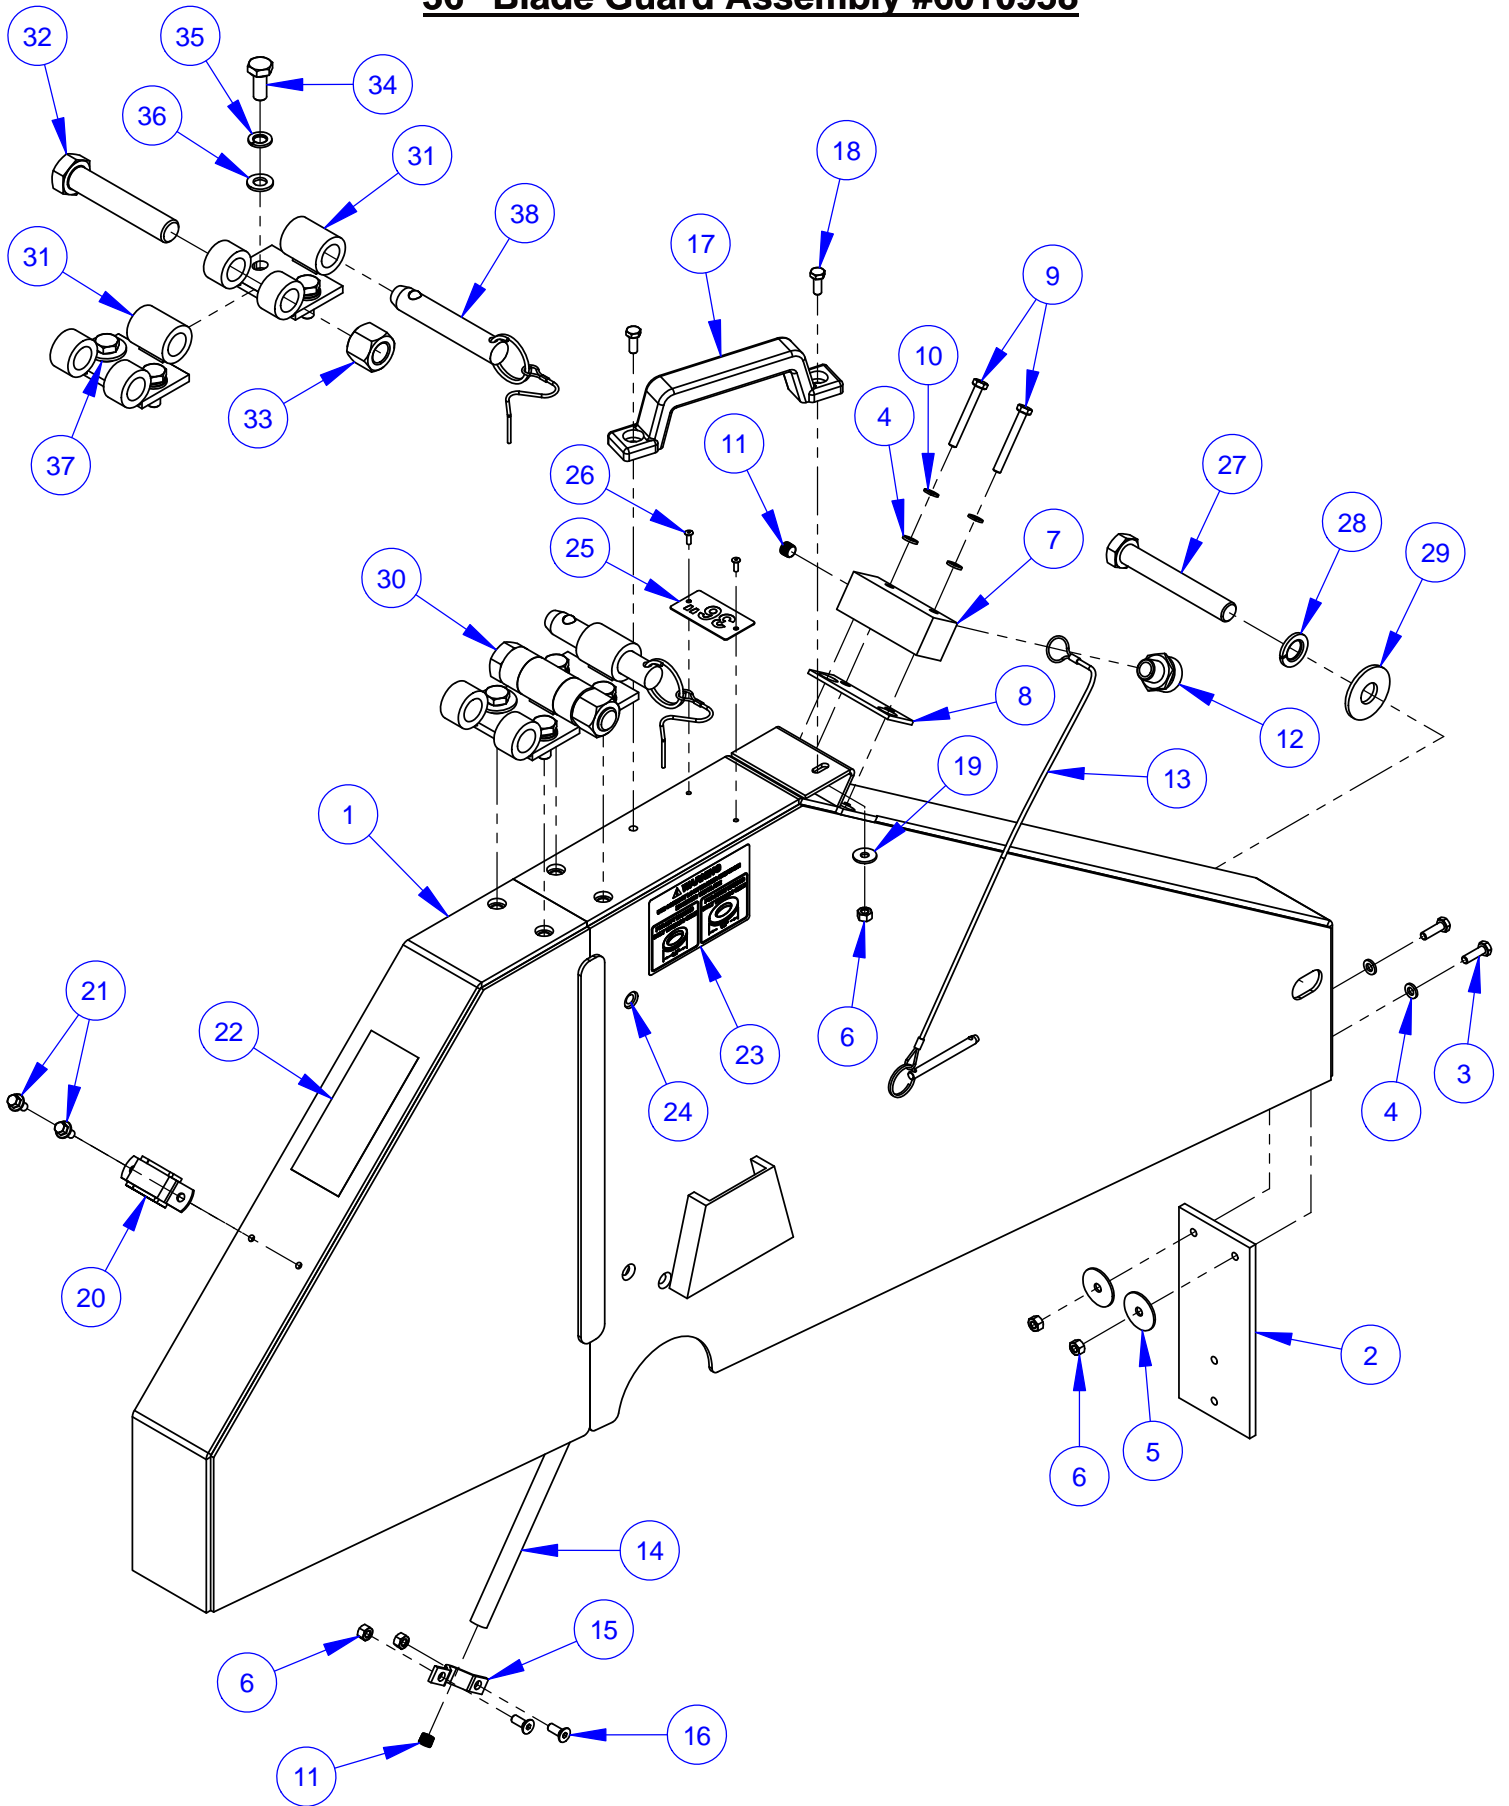

36" Blade Guard Assembly #6010958

36" Blade Guard Assembly #6010958

ITEM	PART NO.	QTY.	DESCRIPTION
1	6010959	1	36" Blade Guard Front & Rear Only
2	6010081	1	Splash Flap
3	2900310	2	Cap Screw, Hex Hd., M6-1.0 x 20mm
4	2901494	4	Flat Washer, M6
5	2900083	2	Fender Washer, 1/4" x 1-1/4"
6	2900302	8	Lock Nut, M6-1.0 Nylon Insert
7	6010261	1	Water Manifold
8	2500830	1	Water Manifold Gasket
9	2901355	2	Cap Screw, Hex Hd., M6-1.0 x 50mm
10	2900765	2	Lock Washer, M6 Split
11	3200001	3	Plug, 1/8" NPT
12	3200002	1	Fitting, 3/8" M. Pipe to 3/4" M. Garden
13	2900280	1	Lanyard with Lock Pin
14	6010088	2	Water Tube for 36" Guard
15	6048155	2	Water Tube Clamp
16	2900308	4	Cap Screw, Flat Hd., M6-1.0 x 16mm
17	2506125	1	Grab Handle
18	2900341	2	Cap Screw, Hex Hd., M6-1.0 x 16mm
19	2901359	1	Fender Washer, M6
20	3202935	1	Cushion Clamp
21	2901370	2	Cap Screw, Hex Flange, M6-1.0 x 12mm
22	1800001	1	Warning Label
23	1802090	2	Label, Wedge Locking Washer
24	2503749	2	Plug, 5/16" Hole (Tapered)
25	1801369H	1	Blade Guard Size Tag
26	2900639	2	Rivet, 1/8" Dia.
27	2901349	1	Cap Screw, Hex Hd., M16-2.0 x 110mm
28	2900716	1	Lock Washer, M16 Split
29	2900128	1	Flat Washer, 5/8" USS
30	6010873	1	Universal Hinge Assembly

ITEM	PART NO.	QTY	DESCRIPTION
31	6010871	2	Hinge Weldment, Universal
32	2900479	1	Cap Screw, Hex Hd., 3/4-10 x 4"
33	2900467	1	Lock Nut, 3/4-10 Nylon
34	2900333	4	Cap Screw, Hex Hd., M10-1.5 x 25mm
35	2900321	4	Lock Washer, M10 Split
36	2901356	4	Flat Washer, M10
37	2901360	1	Fender Washer, M10
38	2503824	1	Detent Pin with Lanyard