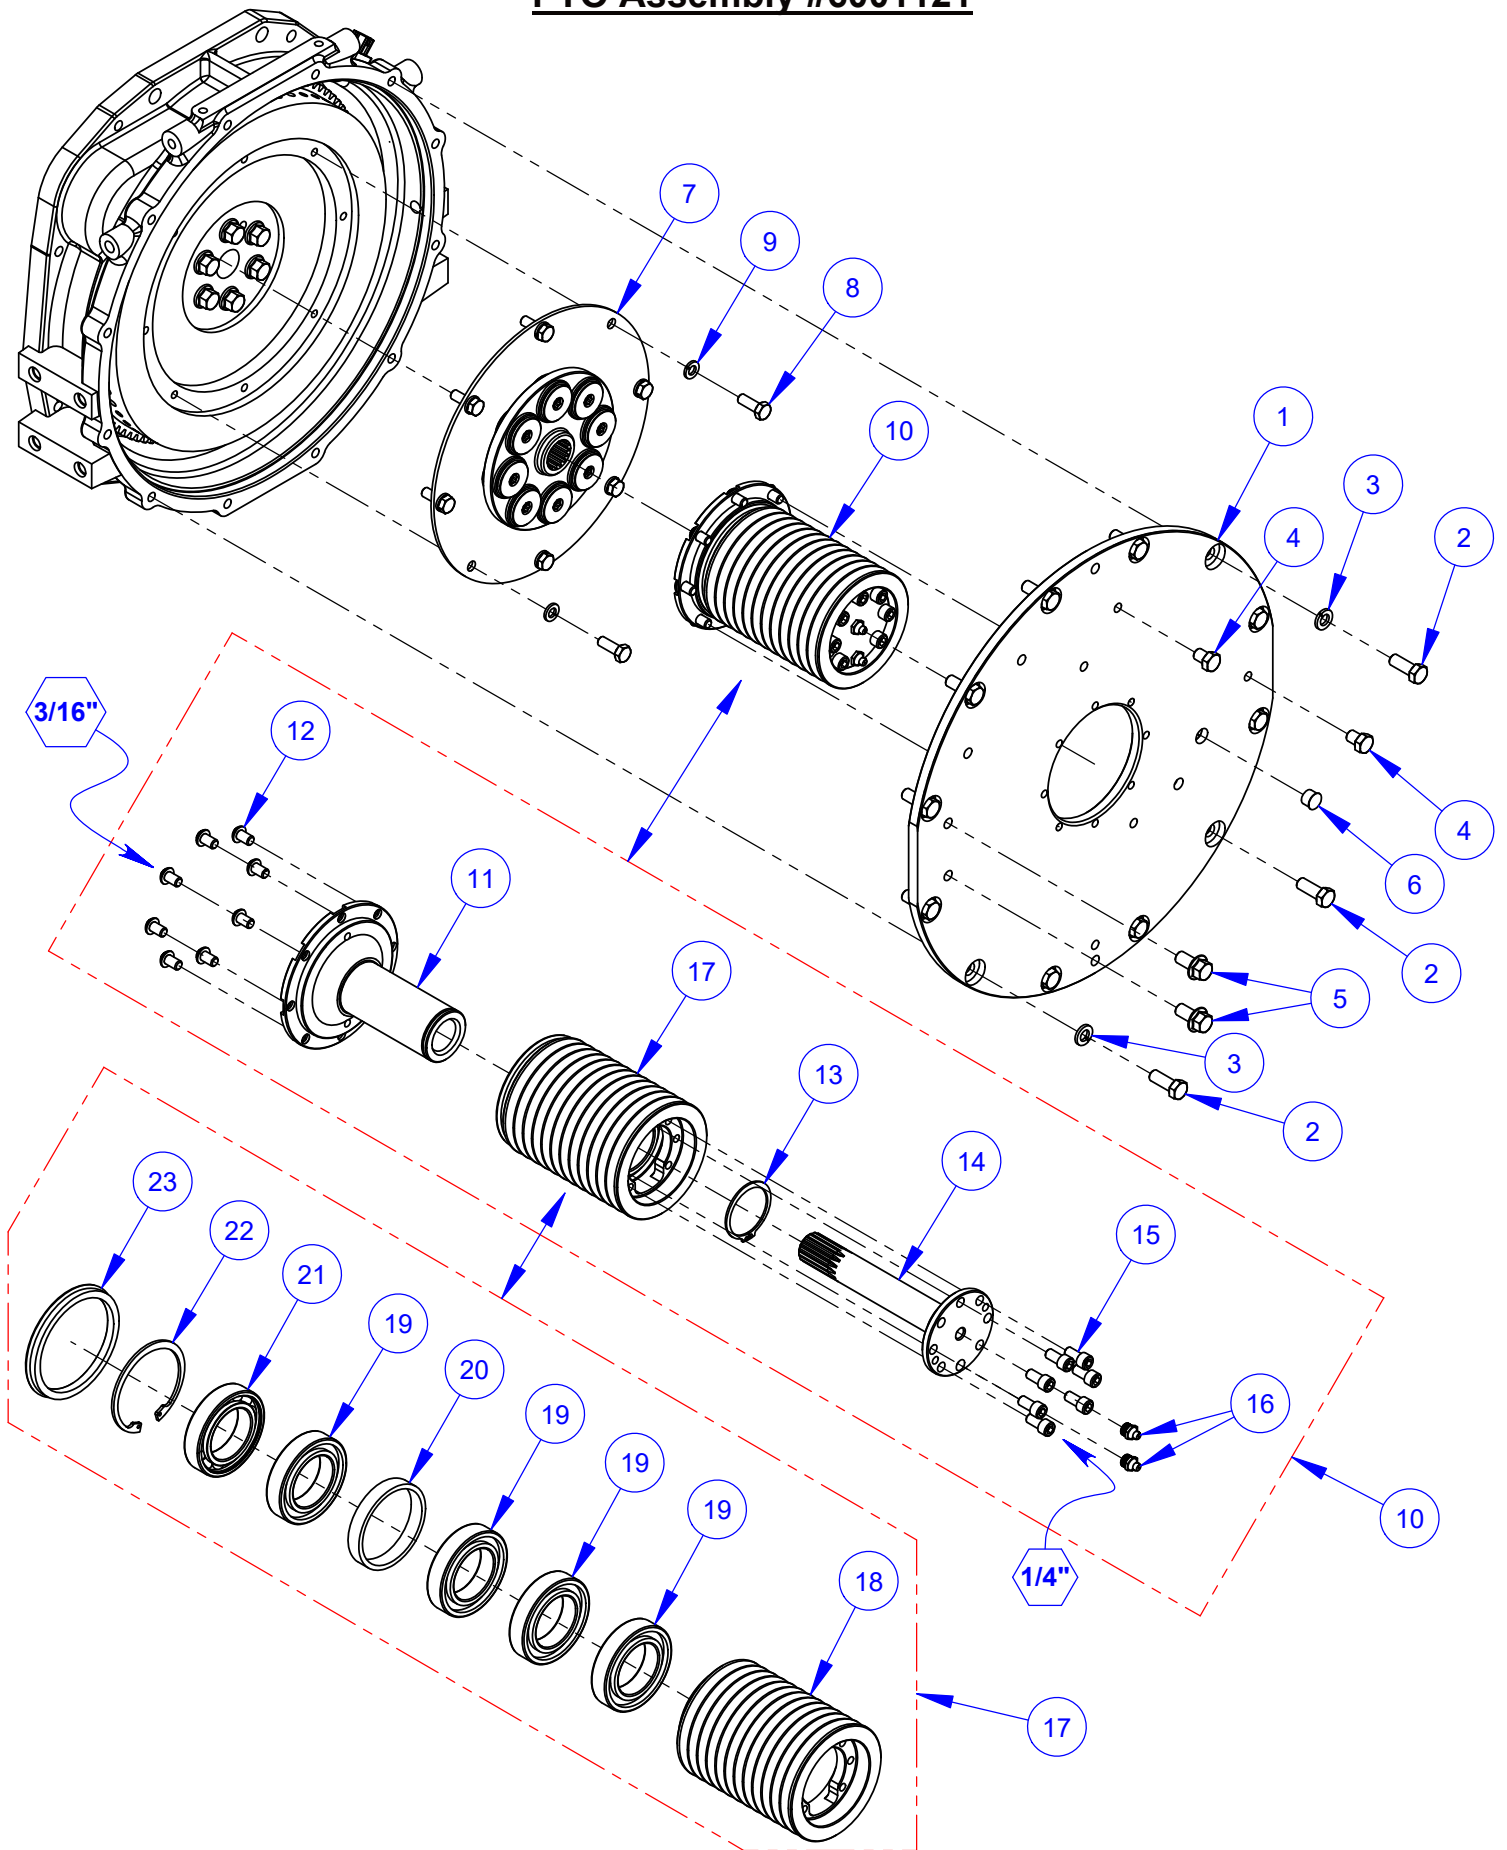

PTO Assembly #6001121

PTO Assembly #6001121

ITEM	PART NO.	QTY.	DESCRIPTION
1	6001200	1	Inner Ring Support
2	2900005	12	Cap Screw, Hex Hd., 3/8-16 x 1"
3	2900006	11	Lock Washer, 3/8" Split
4	2901066	2	Cap Screw, Hex Hd., 3/8-16 x 1/2"
5	2901394	2	Flange Bolt, Hex Hd., M10-1.25 x 20mm
6	2500204	1	Plug, 1/2" Hole
7	2505301	1	Flywheel Coupling
8	2900668	8	Cap Screw, Hex Hd., 5/16-18 x 7/8"
9	2900031	8	Lock Washer, 5/16" Split
10	6001122	1	PTO Unit

ITEM	PART NO.	QTY.	DESCRIPTION
11	6001401	1	Shaft Support Sleeve
12	2902196	8	Cap Screw, Button Hd., 5/16-18 x 1/2"
13	2503758	1	Retaining Ring, 45mm External
14	6001402	1	Splined Drive Shaft
15	2900898	7	Cap Screw, Soc. Hd., 5/16-18 x 5/8"
16	2900062	2	Grease Fitting, 1/8" NPT
17	6001123	1	Sheave Assembly

ITEM	PART NO.	QTY.	DESCRIPTION
18	6001403	1	Sheave, 4" x 12 Groove
19	2503760	4	Ball Bearing, 45 x 75 x 16 open
20	6019066	1	Bearing Spacer, 75 x 12
21	2503759	1	Ball Bearing, 45 x 75 x 16 w/seal
22	2503757	1	Retaining Ring, 75mm Internal
23	2503756	1	Seal, 80mm V-Ring