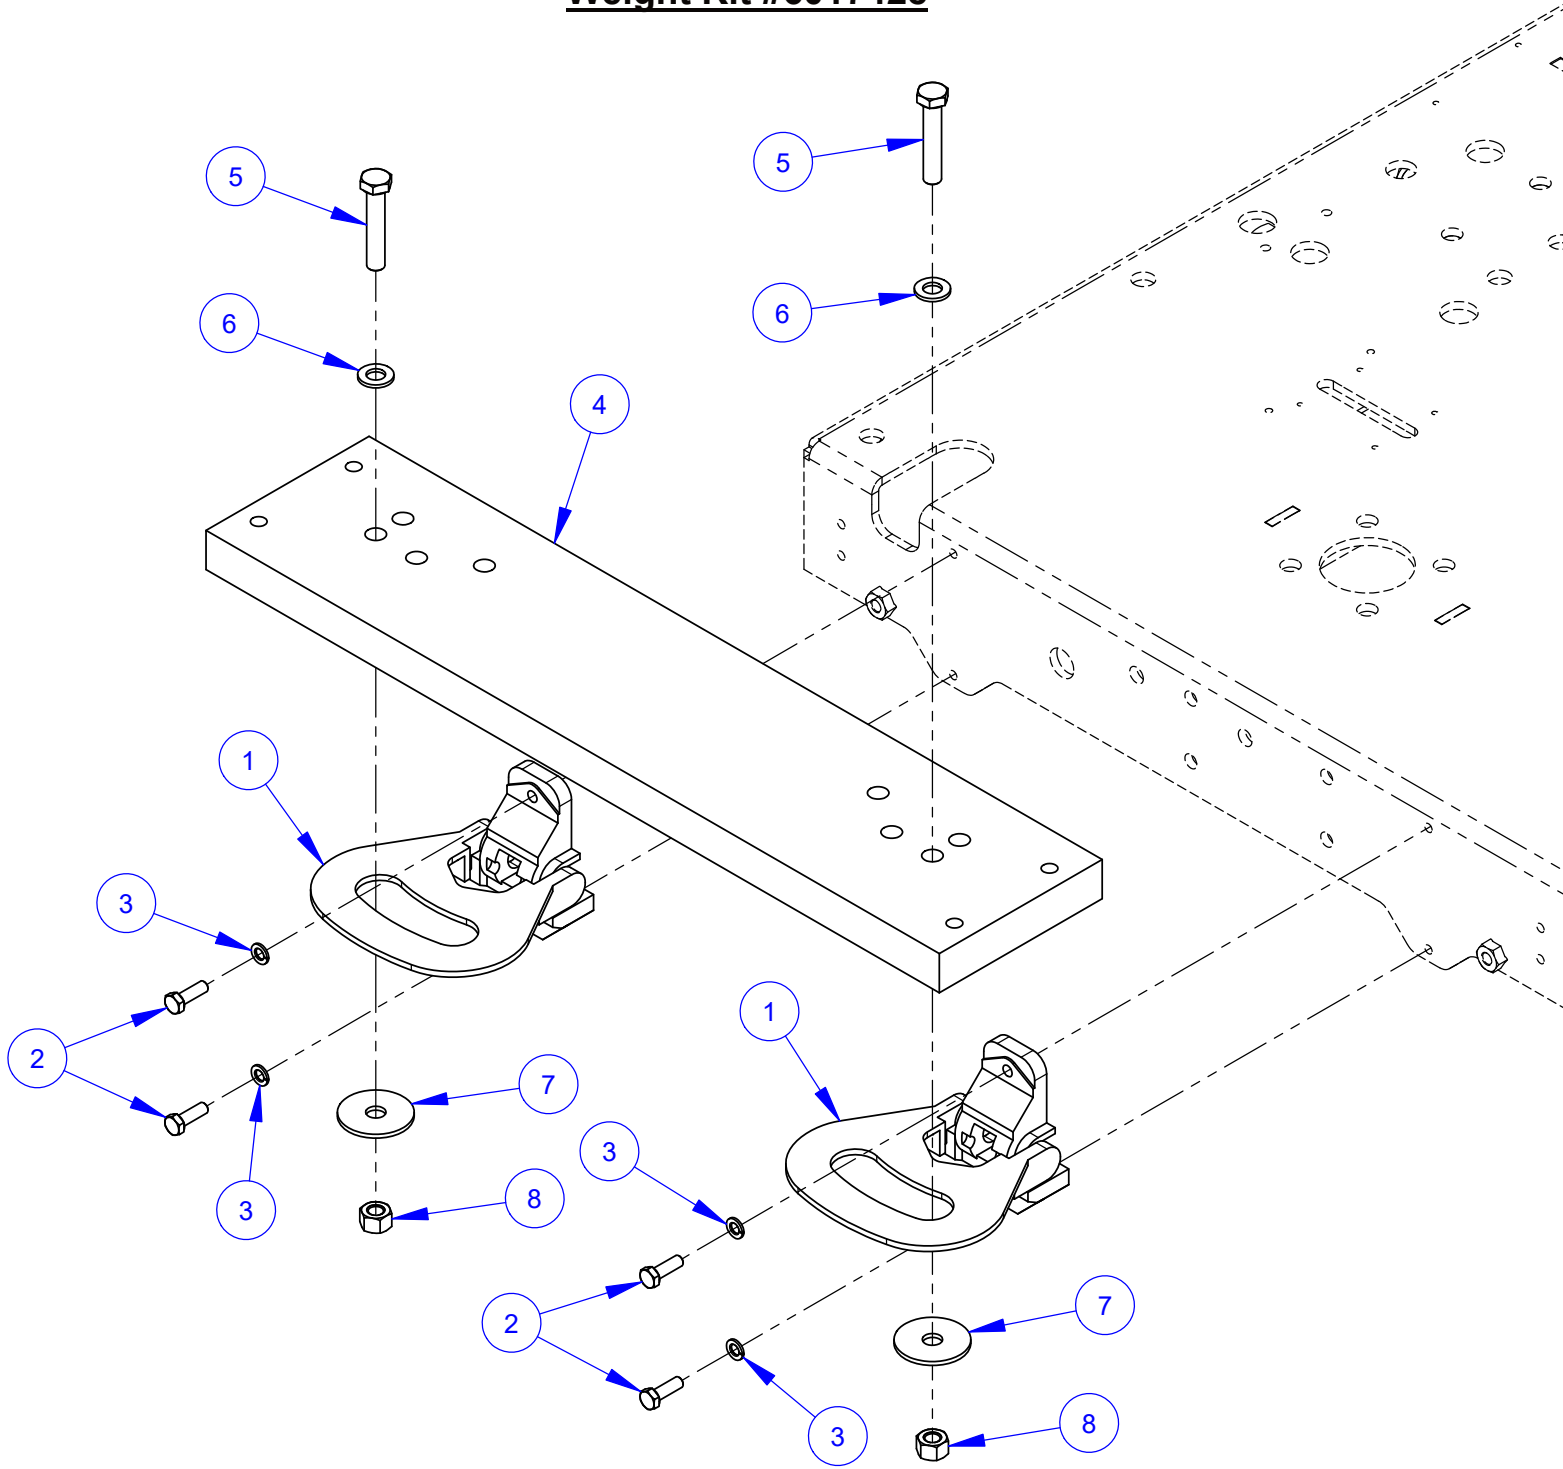

Weight Kit #6017428

ITEM	PART NO.	QTY	DESCRIPTION
1	2503798	2	Foot Rest, Folding
2	2900360	4	Cap Screw, Hex Hd., M8-1.25 x 25mm
3	2900763	4	Lock Washer, M8 Split
4	6013042	1	Saw Weight (56 Pound)
5	2900359	2	Cap Screw, Hex Hd., M12-1.75 x 65mm
6	2901357	2	Flat Washer, M12
7	2900854	2	Fender Washer, 1/2" x 2"
8	2900327	2	Lock Nut, M12-1.75 Nylon Insert