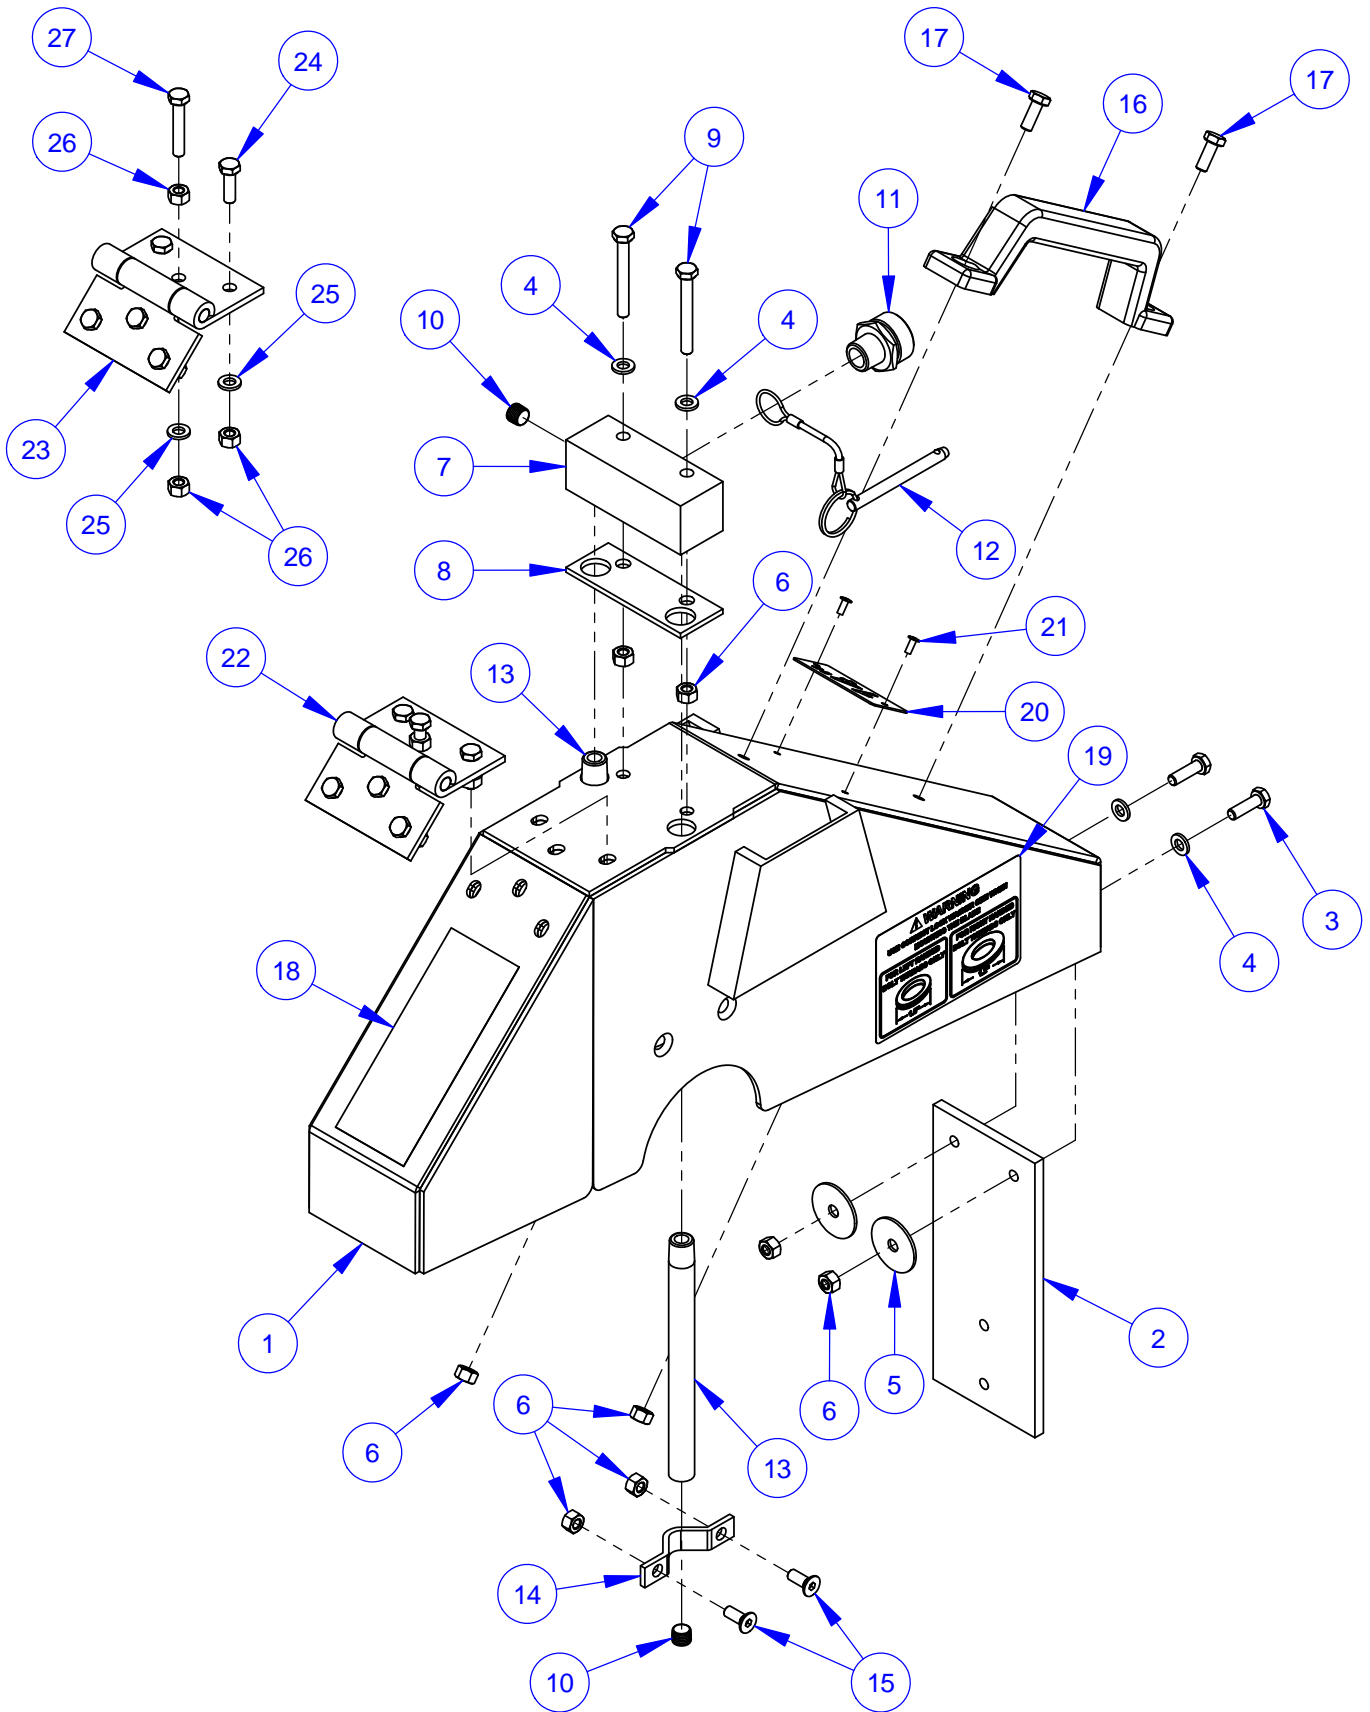

14" Blade Guard Assembly #6010950

14" Blade Guard Assembly #6010950

ITEM	PART NO.	QTY.	DESCRIPTION
1	6010601	1	14" Blade Guard Front & Rear Only
2	6010081	1	Splash Flap
3	2900310	2	Cap Screw, Hex Hd., M6-1.0 x 20mm
4	2901494	4	Flat Washer, M6
5	2900083	2	Fender Washer, 1/4" x 1-1/4"
6	2900302	10	Lock Nut, M6-1.0 Nylon Insert
7	6010261	1	Water Manifold
8	2500830	1	Water Manifold Gasket
9	2901355	2	Cap Screw, Hex Hd., M6-1.0 x 50mm
10	3200001	3	Plug, 1/8" NPT
11	3200002	1	Fitting, 3/8" M. Pipe to 3/4" M. Garden
12	2900278	1	Lanyard with Lock Pin
13	6048283	2	Water Tube for 14" Guard
14	6048155	2	Water Tube Clamp
15	2900308	4	Cap Screw, Flat Hd., M6-1.0 x 16mm
16	2506125	1	Grab Handle
17	2900341	2	Cap Screw, Hex Hd., M6-1.0 x 16mm
18	1800001	1	Warning Label
19	1802090	2	Label, Wedge Locking Washer
20	1801369A	1	Blade Guard Size Tag
21	2900287	2	Rivet, 1/8" Dia.
22	6048026	1	Hinge Assembly

ITEM	PART NO.	QTY.	DESCRIPTION
23	2500270	1	Blade Guard Hinge
24	2900310	5	Cap Screw, Hex Hd., M6-1.0 x 20mm
25	2901494	6	Flat Washer, M6
26	2900302	7	Lock Nut, M6-1.0 Nylon Insert
27	2900312	1	Cap Screw, Hex Hd., M6-1.0 x 35mm