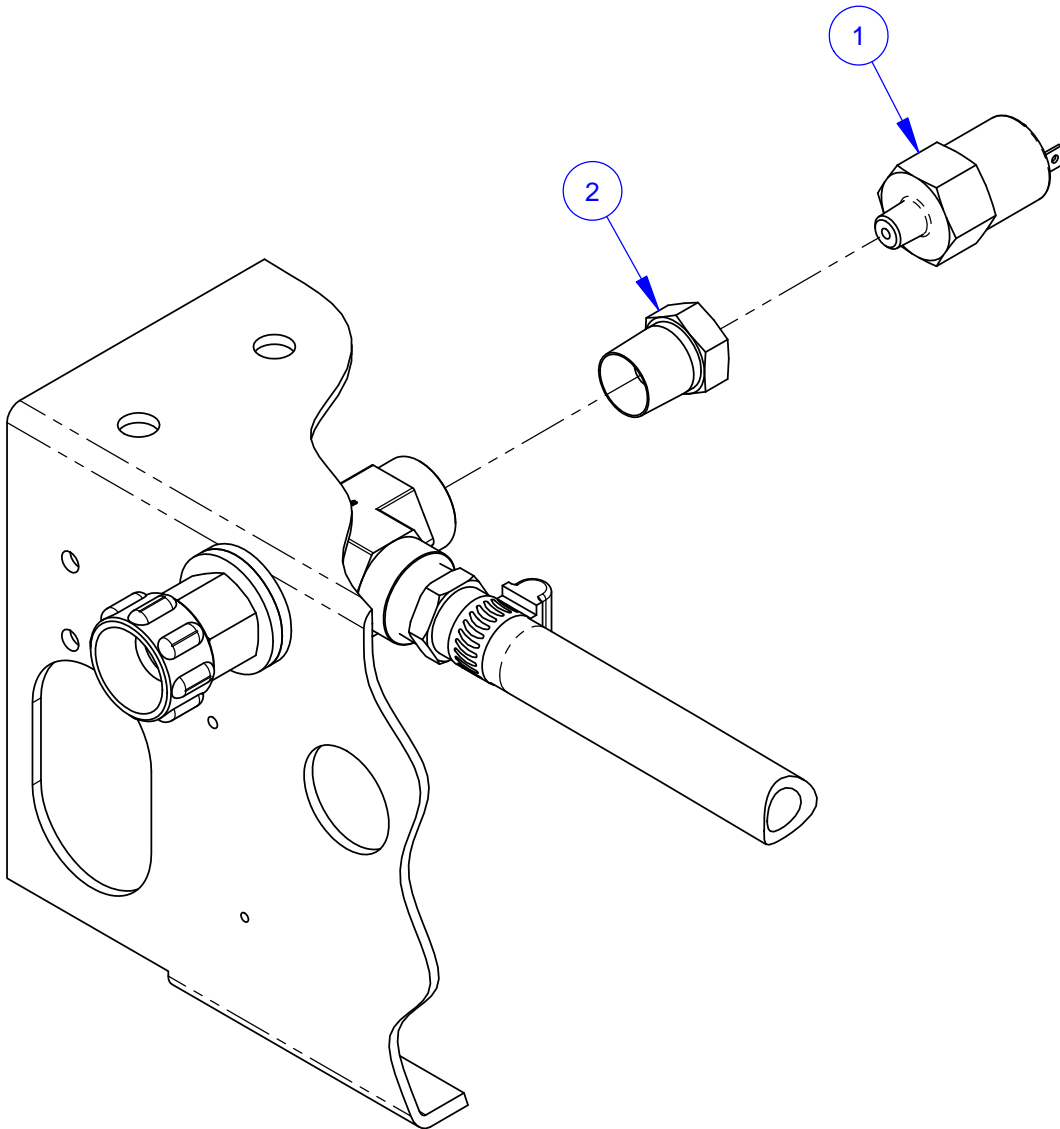

Water Pressure Switch Kit #6001053

ITEM	PART NO.	QTY.	DESCRIPTION
1	2800060	1	Water Pressure Switch
2	3200069	1	Reducer, 1/2" M. to 1/8" F. Pipe