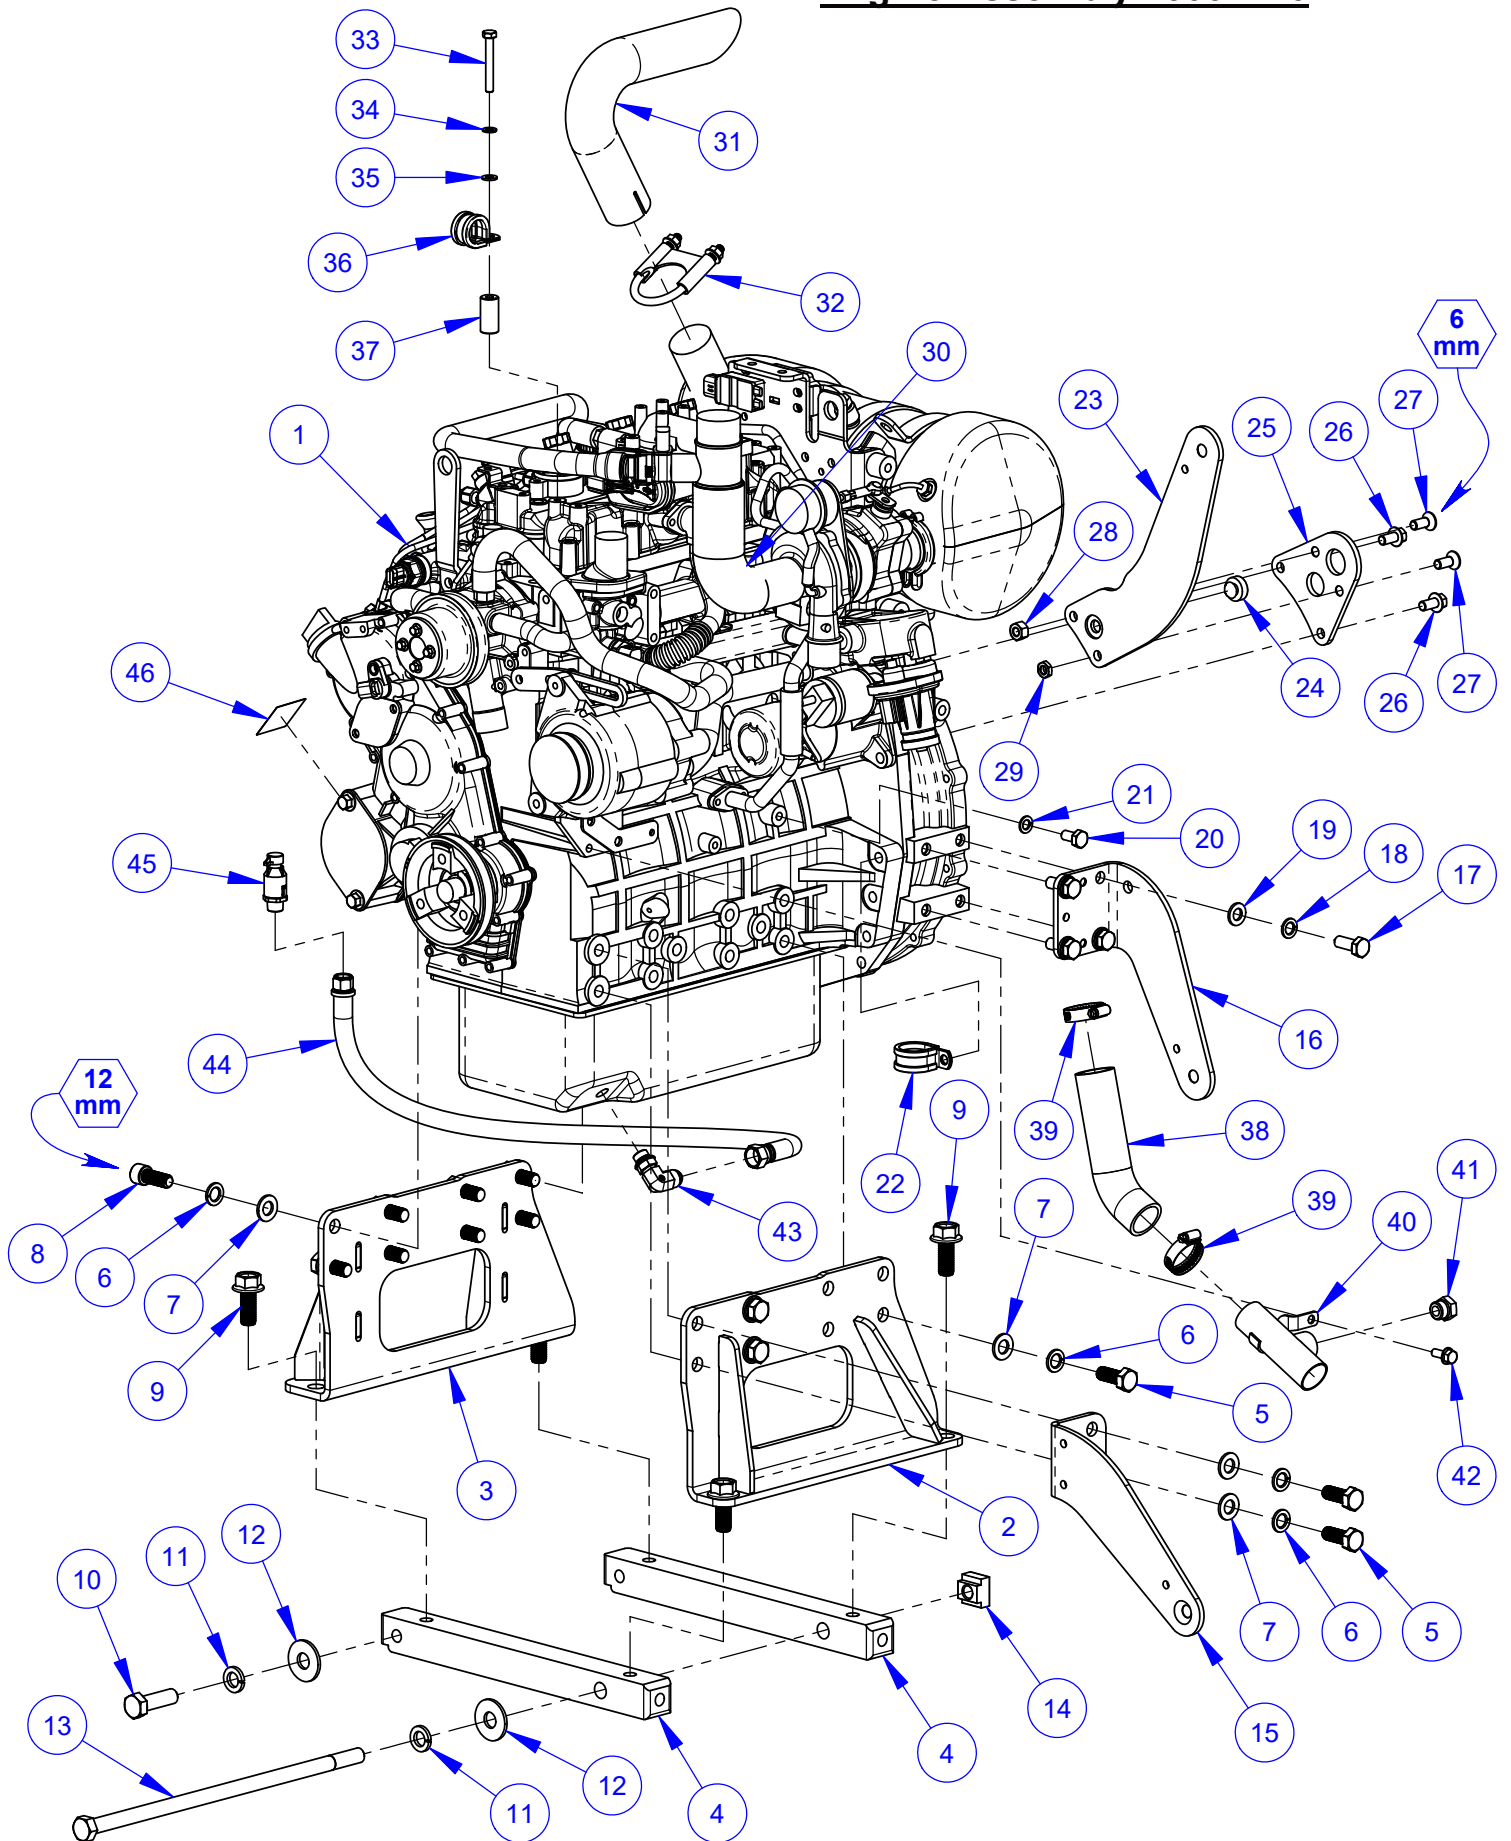

Engine Assembly #6001120

Engine Assembly #6001120

ITEM	PART NO.	QTY.	DESCRIPTION
1	2600777	1	Engine, CAT C2.2 Stage V
2	6001215	1	Engine Support, Front
3	6001216	1	Engine Support, Rear
4	6001233	2	Engine Rail
5	2900874	12	Cap Screw, Hex Hd., M14-1.5 x 35mm
6	2900875	13	Lock Washer, M14 Split
7	2900326	13	Flat Washer, M14
8	2902534	1	Cap Screw, Soc Hd., M14-1.5 x 35mm
9	2900164	4	Cap Screw, Flange Hd., 5/8-11 x 1-1/2"
10	2900136	1	Cap Screw, Hex Hd., 5/8-11 x 2"
11	2900113	2	Lock Washer, 5/8" Split
12	2900721	2	Flat Washer, 5/8" USS Hardened
13	2901562	1	Bolt, Hex Head, 5/8-11 x 16"
14	2901563	1	T-Nut, 5/8-11
15	6001240	1	Radiator Arm, Lower
16	6001242	1	Radiator Arm, Lower Brace
17	2900330	4	Cap Screw, Hex Hd., M12-1.75 x 30mm
18	2900699	4	Lock Washer, M12 Split
19	2901357	4	Flat Washer, M12
20	2900314	1	Cap Screw, Hex Hd., M10-1.5 x 20mm
21	2900321	1	Lock Washer, M10 Split
22	2504465	1	Hose Clamp, 1-1/4" x 3/4" Wide
23	6001243	1	Radiator Arm, Upper Offset
24	2502389	1	Button Bumper
25	6019232	1	Radiator Arm Link
26	2901394	2	Flange Bolt, Hex Hd., M10-1.25 x 20mm
27	2900744	2	Cap Screw, Flat Hd., M10-1.5 x 25mm
28	2900304	1	Lock Nut, M10-1.5 Nylon Insert
29	2902413	1	Hex Jam Nut, M10-1.5
30	6001429	1	Air Intake Elbow
31	6001270	1	Exhaust Tailpipe
32	2700748	1	Muffler Clamp 2"
33	2900747	1	Cap Screw, Hex Hd., M8-1.25 x 60mm
34	2900763	1	Lock Washer, M8 Split
35	2901336	1	Flat Washer, M8
36	3201729	1	Hose Clamp, 1" x 3/4" Wide
37	6001294	1	Spacer, 1-1/2" Long
38	2704984	1	Coolant Hose, CAT
39	3202142	2	Hose Clamp #24
40	2704919	1	Coolant Pipe, CAT
41	3201434	1	Plug, 1/2" SAE O-Ring Hex
42	2900634	1	Cap Screw, Hex Flange, M8-1.25 x 20mm
43	3202966	1	Elbow, M16x1.5 M. to 1/2" M. JIC
44	6001433	1	Hose Assembly 1/2" x 32"
45	3202994	1	Oil Drain Valve
46	1802769	1	CAT Emission Control Decal