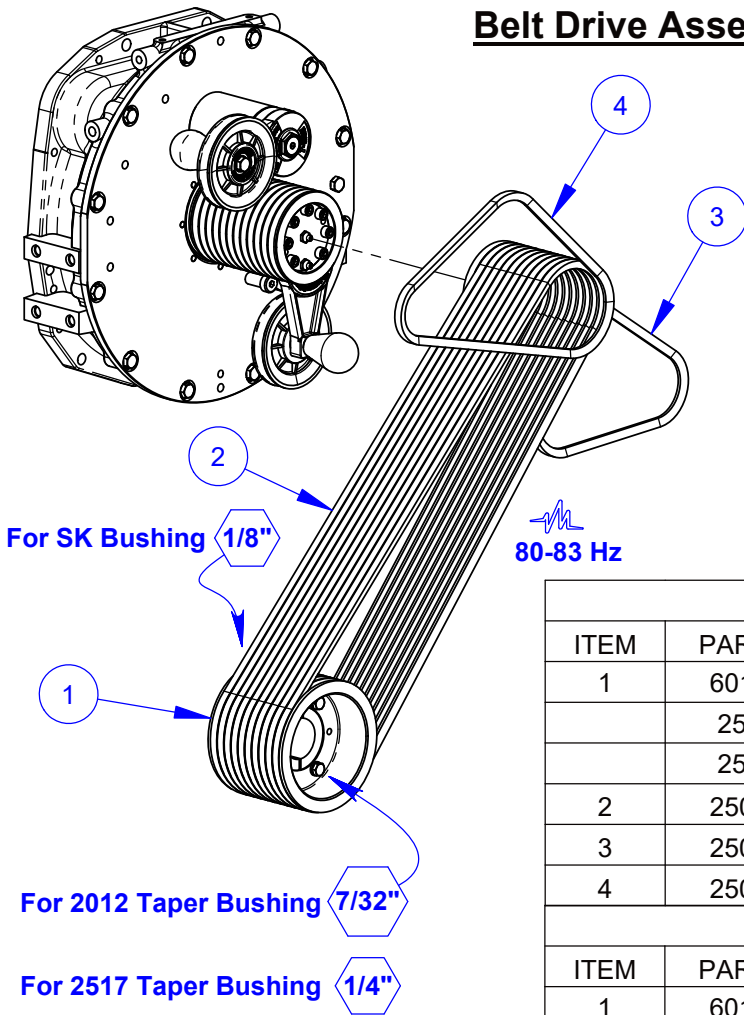

Belt Drive Assembly #6001124

14" & 20" BLADE DRIVE #6001124A

ITEM	PART NO.	QTY.	DESCRIPTION
1	6010658	1	Sheave, 4" x 10 Groove w/Bushing
	2501380	1	Sheave, 4" x 10 Groove Taper Style
	2501410	1	Taper Bushing, 1-3/4" w/Setscrews
2	2506128	1	V-Belt 3VX560K (Matched Set of 10)
3	2505305	1	V-Belt, 3VX350
4	2500380	1	V-Belt, 3VX300

26" & 30" BLADE DRIVE #6001124B

ITEM	PART NO.	QTY.	DESCRIPTION
1	6014016	1	Sheave, 4.75" x 10 Groove w/Bushing
	2500633	1	Sheave, 4.75" x 10 Groove Taper Style
	2500454	1	Taper Bushing, 1-3/4" w/Setscrews
2	2505751	1	V-Belt 3VX570K (Matched Set of 10)
3	2505305	1	V-Belt, 3VX350
4	2500380	1	V-Belt, 3VX300

36" BLADE DRIVE #6001124C

ITEM	PART NO.	QTY.	DESCRIPTION
1	6010113	1	Sheave, 5.6" x 10 Groove w/Bushing
	2500209	1	Sheave, 5.6" x 10 Groove QD Style
	2500176	1	QD Bushing, SK x 1-3/4" w/Fasteners
2	2506129	1	V-Belt 3VX580K (Matched Set of 10)
3	2505305	1	V-Belt, 3VX350
4	2500380	1	V-Belt, 3VX300

42" BLADE DRIVE #6001124D

ITEM	PART NO.	QTY.	DESCRIPTION
1	6013047	1	Sheave, 6.9" x 10 Groove w/Bushing
	2500509	1	Sheave, 6.9" x 10 Groove QD Style
	2500176	1	QD Bushing, SK x 1-3/4" w/Fasteners
2	2506132	1	V-Belt 3VX600K (Matched Set of 10)
3	2505305	1	V-Belt, 3VX350
4	2500380	1	V-Belt, 3VX300