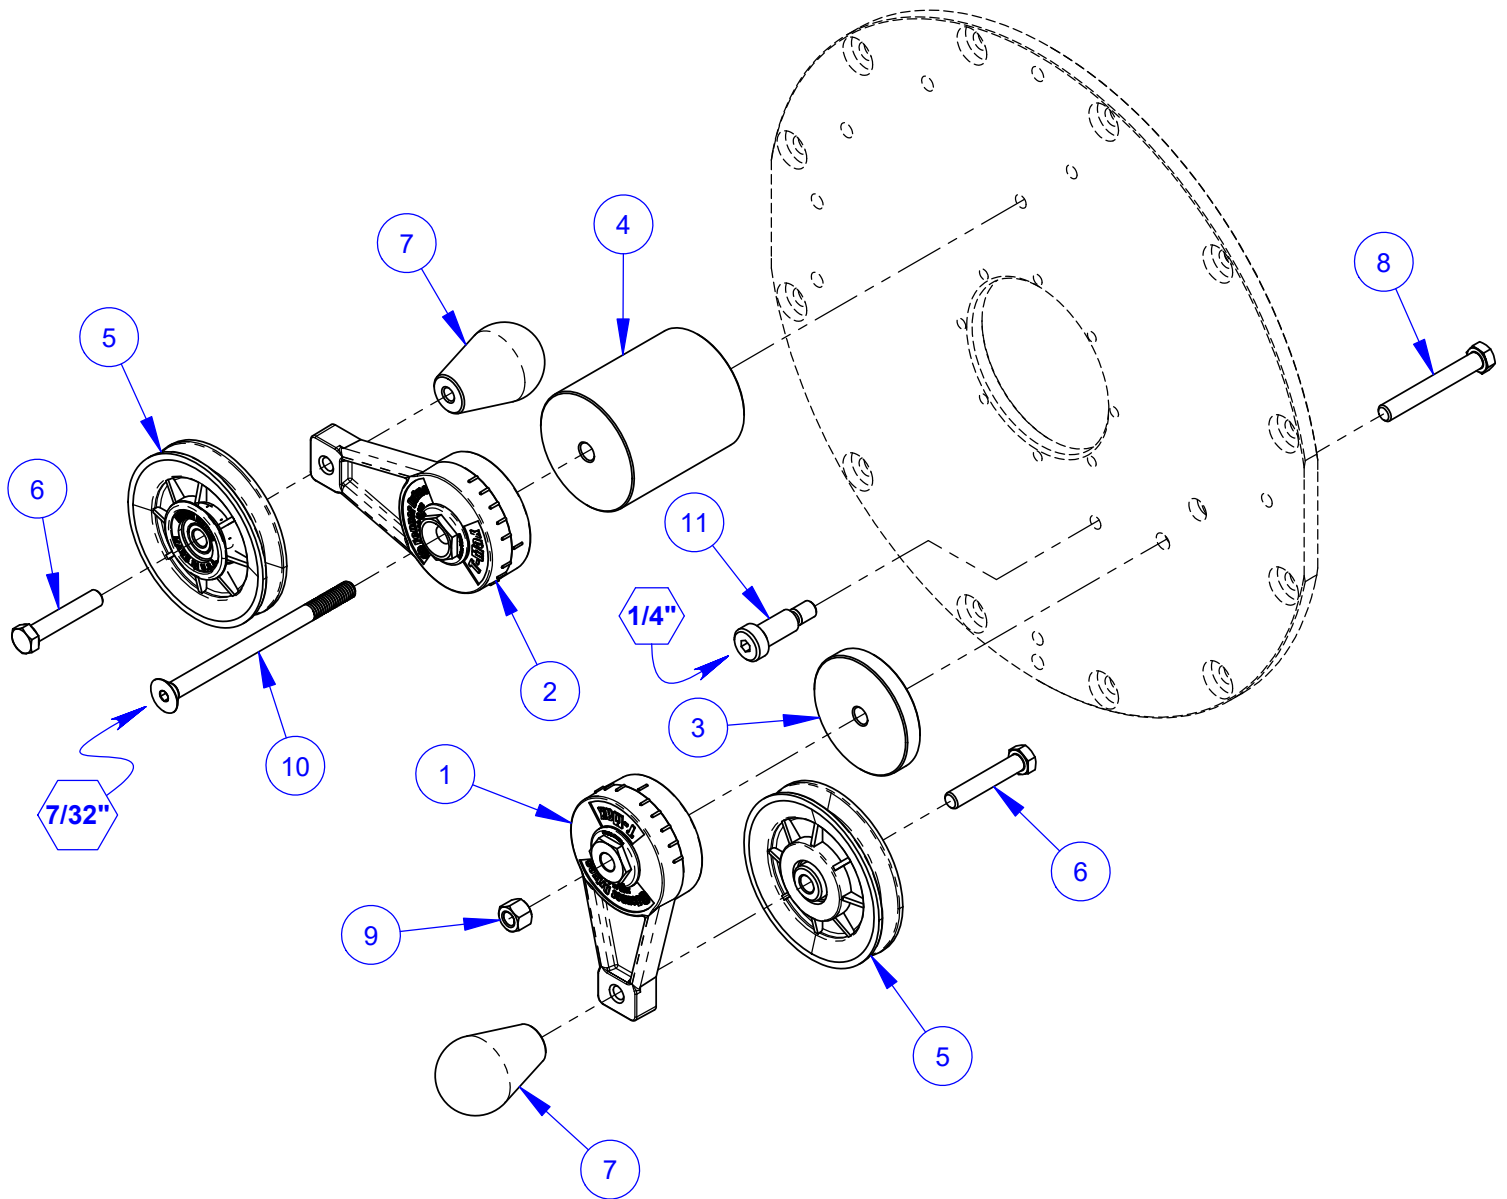

Rotary Tensioners Assembly #6001125

ITEM	PART NO.	QTY.	DESCRIPTION
1	2504855	1	Rotary Tensioner
2	6001310	1	Rotary Tensioner
3	6001247	1	Rotary Tensioner Spacer
4	6001404	1	Rotary Tensioner Spacer
5	2505312	2	Idler Pulley 4"
6	2900366	2	Tap Screw, Hex Hd., 3/8-16 x 2"
7	2505304	2	Knob, 3/8-16
8	2900028	1	Cap Screw, Hex Hd., 3/8-16 x 2-3/4"
9	2900018	1	Locknut, 3/8-16, Nylon
10	2902538	1	Cap Screw, Flat Hd., 3/8-16 x 5-1/2"
11	2900587	1	Shoulder Screw, 1/2" x 1" (3/8-16)