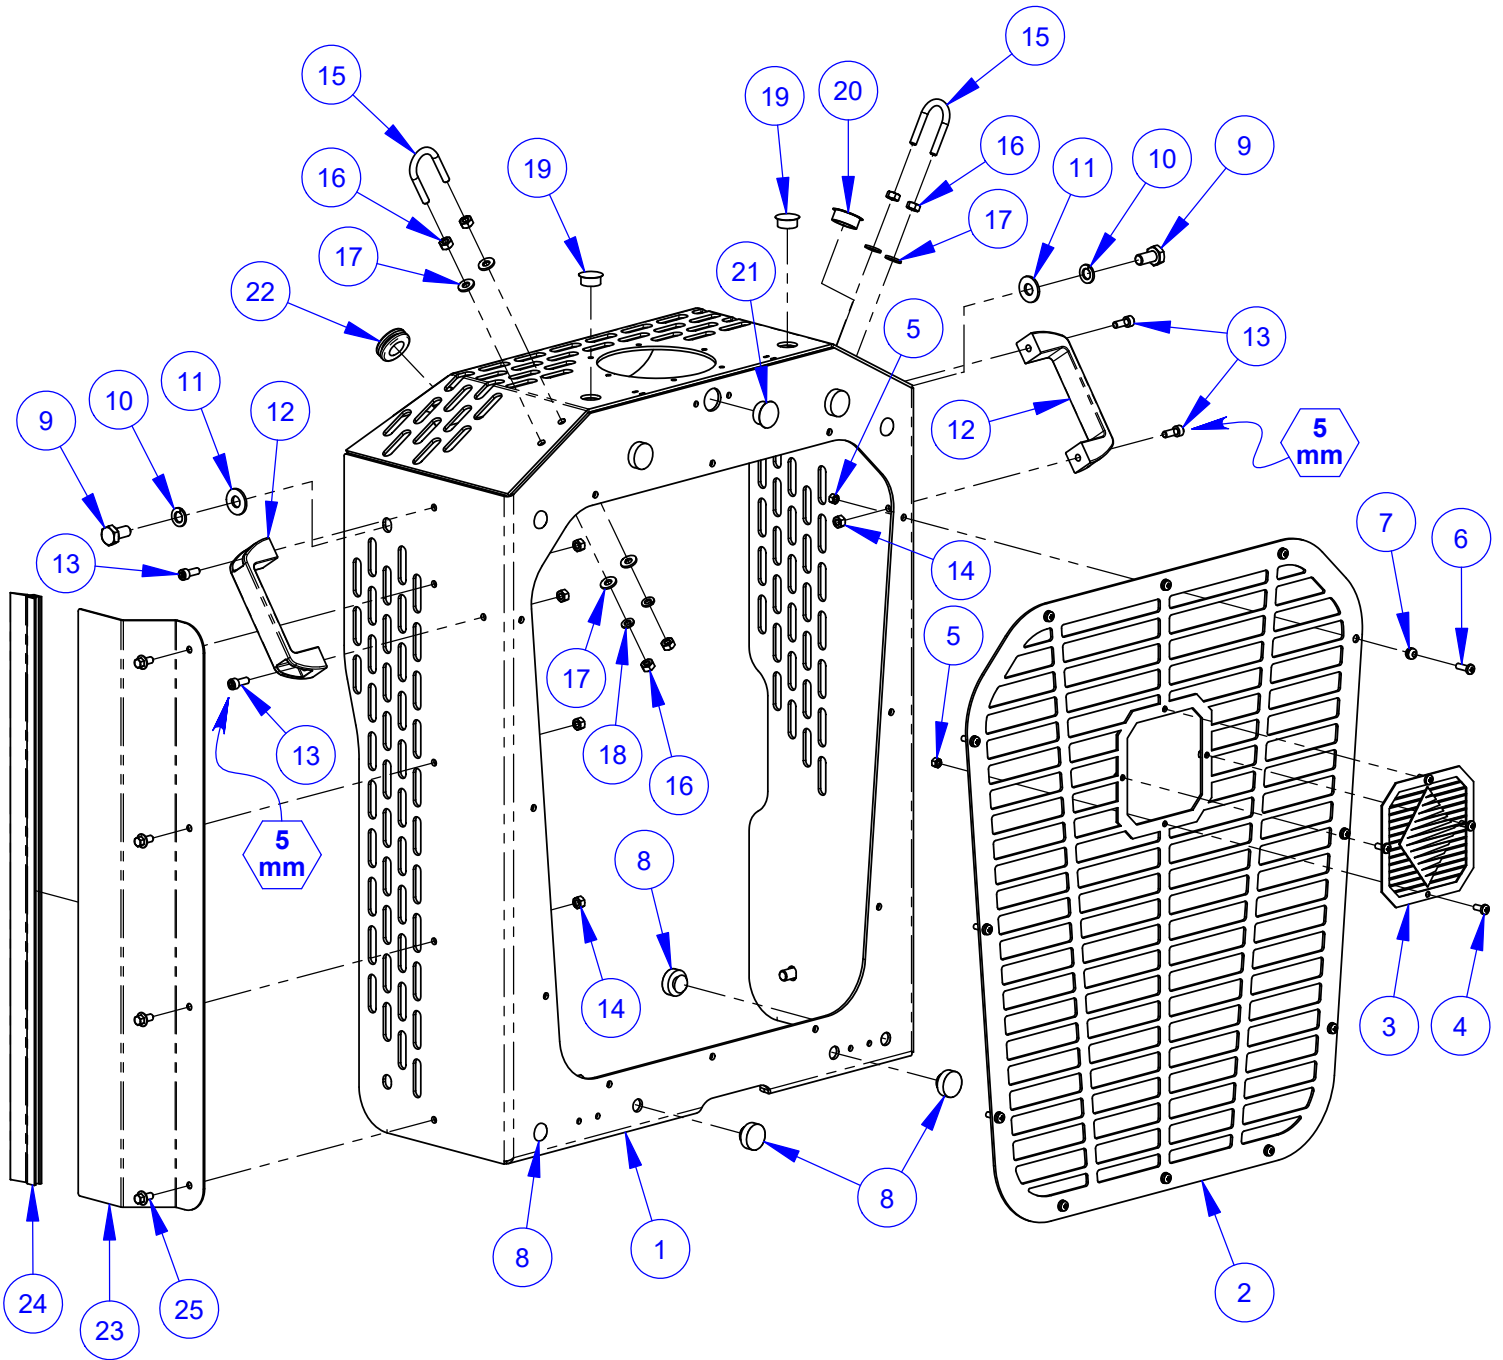

Radiator Shroud Assembly #6001129

Radiator Shroud Assembly #6001129

ITEM	PART NO.	QTY.	DESCRIPTION
1	6001427	1	Radiator Shroud
2	6001262	1	Radiator Grille
3	6016138	1	Diamond Logo Emblem
4	2900794	4	Machine Screw, Pan Hd., M5-0.8 x 12mm
5	2900301	16	Lock Nut, M5-0.8 Nylon Insert
6	2902122	12	Machine Screw, Pan Hd., M5-0.8 x 16mm
7	2500962	12	Grommet, 3/16" I.D.
8	2502389	8	Button Bumper
9	2900314	3	Cap Screw, Hex Hd., M10-1.5 x 20mm
10	2900321	3	Lock Washer, M10 Split
11	2900473	3	Flat Washer, 3/8" USS
12	2400145	2	Handle
13	2900553	4	Cap Screw, Soc. Hd., M6-1.0 x 16mm
14	2900302	8	Lock Nut, M6-1.0 Nylon Insert
15	2900241	2	U-Bolt, 1/2" Pipe
16	2900125	8	Hex Nut, 1/4-20
17	2900009	8	Flat Washer, 1/4" SAE
18	2900024	4	Lock Washer, 1/4" Split
19	2500463	2	Plug, 3/4" Hole
20	2500489	1	Plug, 1" Hole
21	2500549	1	Plug, 7/8" Hole
22	2508018	1	Grommet, 11/16" I.D.
23	6001297	1	Air Deflector Panel
24	6001298	1	Edge Trim Wiper 23"
25	2901370	4	Cap Screw, Hex Flange, M6-1.0 x 12mm