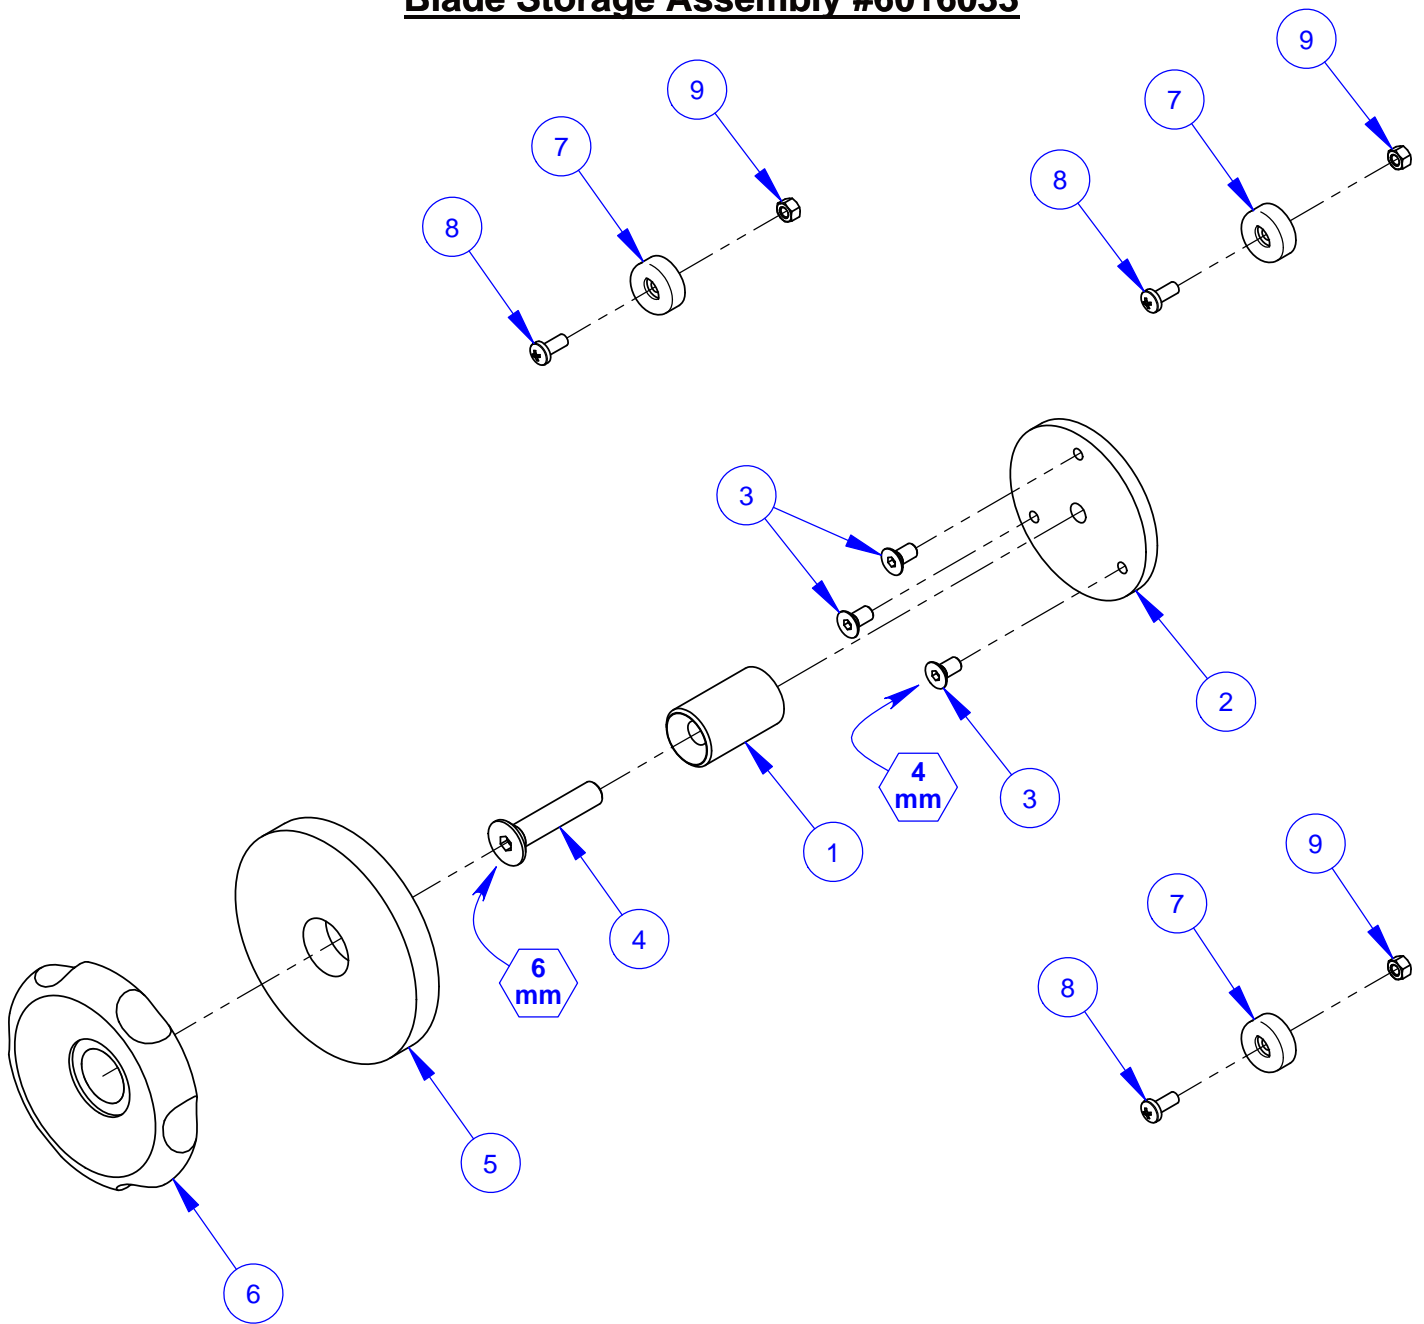

Water Pressure Switch Kit #6001053

ITEM	PART NO.	QTY.	DESCRIPTION
1	2800060	1	Water Pressure Switch
2	3200069	1	Reducer, 1/2" M. to 1/8" F. Pipe

Blade Storage Assembly #6016033

ITEM	PART NO.	QTY.	DESCRIPTION
1	6016170	1	Arbor Shaft
2	6016171	1	Arbor Flange
3	2901337	3	Cap Screw, Flat Hd., M6-1.0 x 12mm
4	2901409	1	Cap Screw, Flat Hd., M10-1.5 x 50mm
5	6016172	1	Blade Cushion
6	2506081	1	Hand Knob 1"-14
7	2506110	3	Bumper, 7/8"
8	2900794	3	Machine Screw, Pan Hd., M5-0.8 x 12mm
9	2900301	3	Lock Nut, M5-0.8 Nylon Insert