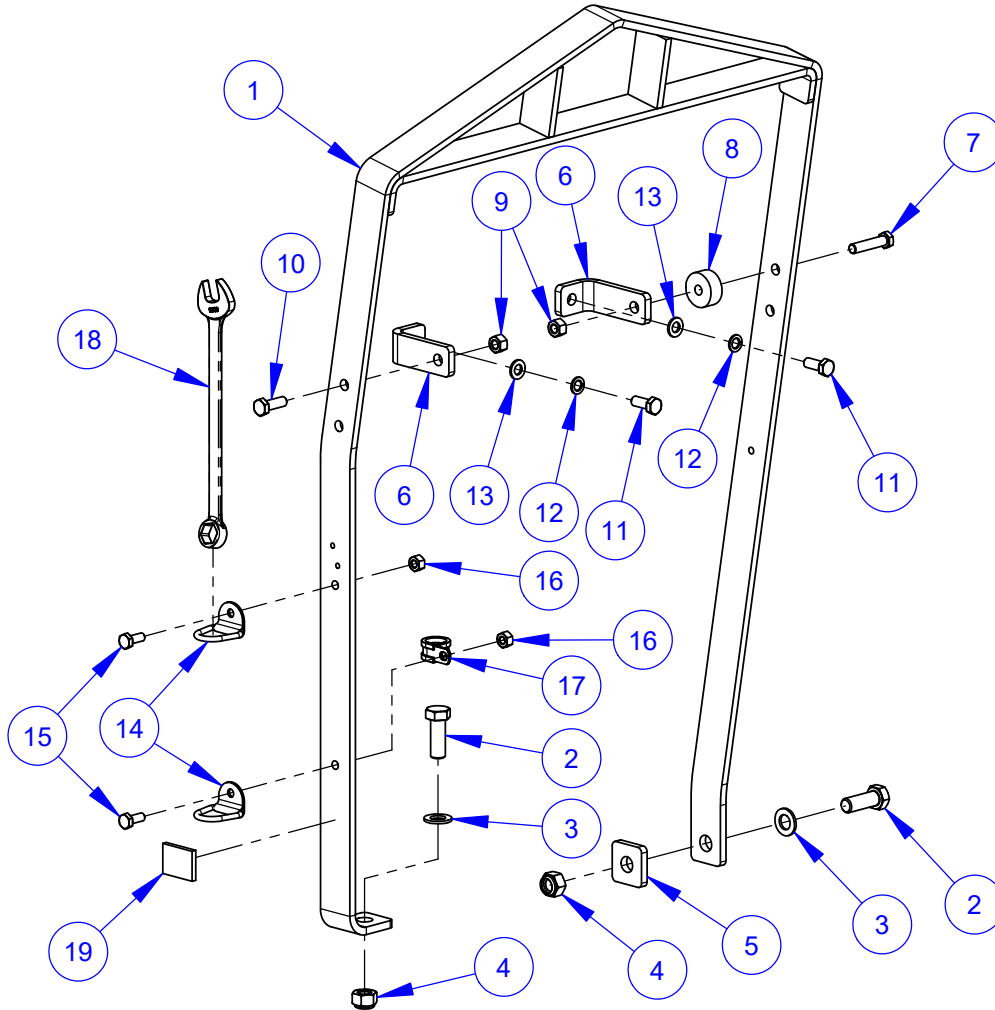

Frame Lift Assembly #6001145

ITEM	PART NO.	QTY.	DESCRIPTION
1	6001411	1	Frame Lift
2	2901361	2	Cap Screw, Hex Hd., M18-2.5 x 50mm
3	2901362	2	Flat Washer, M18
4	2901363	2	Lock Nut, M18-2.5 Nylon Insert
5	6013053	1	Frame Lift Spacer
6	6001412	2	Frame Lift Brace
7	2902508	1	Cap Screw, Hex Hd., M12-1.75 x 55mm
8	6019274	1	Spacer, 3/4" Thick
9	2900327	2	Lock Nut, M12-1.75 Nylon Insert
10	2900801	1	Cap Screw, Hex Hd., M12-1.75 x 35mm
11	2900330	2	Cap Screw, Hex Hd., M12-1.75 x 30mm
12	2900699	2	Lock Washer, M12 Split
13	2901357	2	Flat Washer, M12
14	2505745	2	D-Ring 2"
15	2900333	2	Cap Screw, Hex Hd., M10-1.5 x 25mm
16	2900304	2	Lock Nut, M10-1.5 Nylon Insert
17	3201729	1	Hose Clamp, 1" x 3/4" Wide
18	2503704	1	Wrench, 15/16" Combination
19	6017447	1	Wrench Pad 1-1/2"