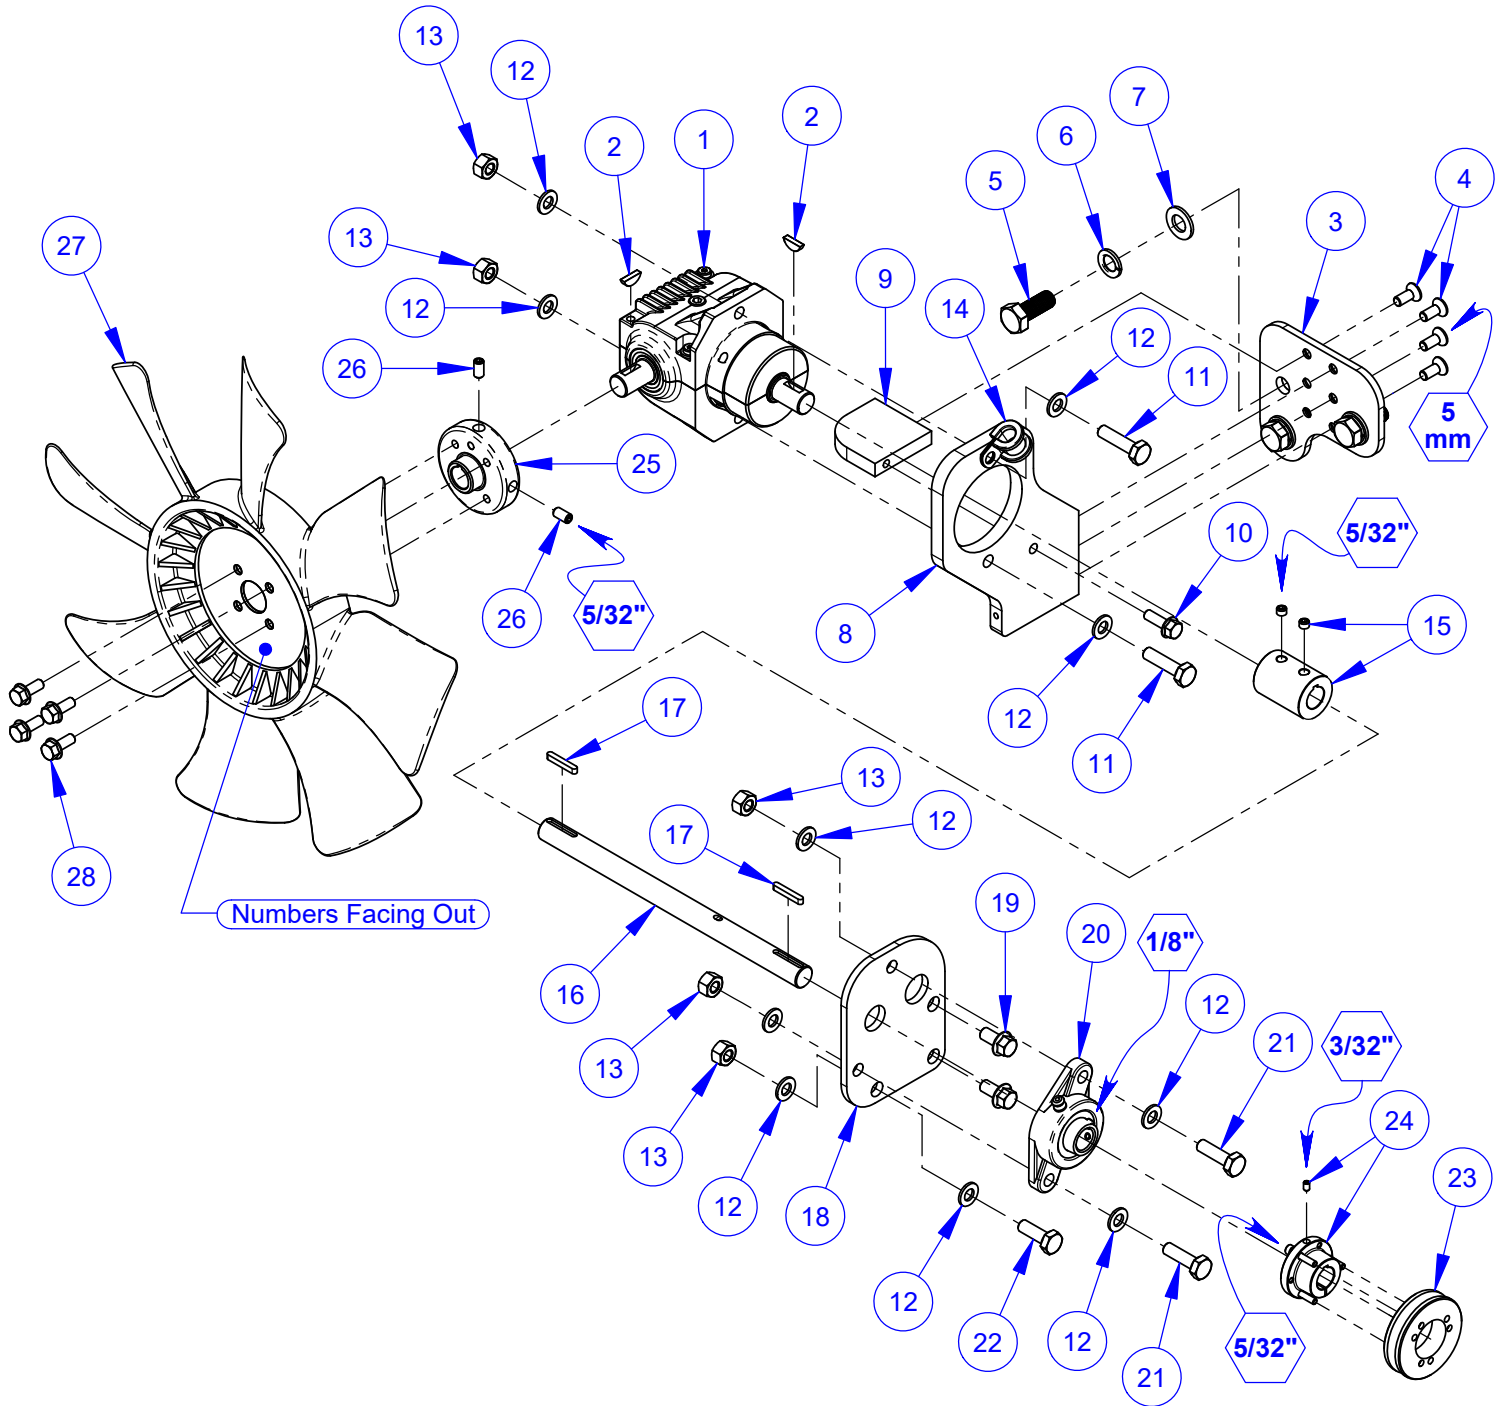

Fan Drive Assembly #6001127

Fan Drive Assembly #6001127

ITEM	PART NO.	QTY.	DESCRIPTION
1	6001312	1	Right Angle Drive
2	2901327	2	Woodruff Key #9, 3/16" x 3/4"
3	6001287	1	Fan Drive Mount Plate
4	2900611	4	Cap Screw, Flat Hd., M8-1.25 x 20mm
5	2900874	3	Cap Screw, Hex Hd., M14-1.5 x 35mm
6	2900875	3	Lock Washer, M14 Split
7	2900326	3	Flat Washer, M14
8	6001413	1	Fan Drive Support Plate
9	6001414	1	Fan Drive Support Gusset
10	2901560	1	Cap Screw, Hex Flange, M8-1.25 x 25mm
11	2900316	2	Cap Screw, Hex Hd., M10-1.5 x 40mm
12	2901356	10	Flat Washer, M10
13	2900304	5	Lock Nut, M10-1.5 Nylon Insert
14	2501434	1	Hose Clamp, 5/8" x 3/4" Wide
15	2505314	1	Shaft Coupling
	2900036	2	Set Screw, Soc. Hd., 5/16-18 x 1/4"
16	6001407	1	Fan Drive Shaft Extension
17	2505321	2	Key, 3/16" Sq. x 1-1/4"
18	6001408	1	Bearing Support Plate
19	2901394	2	Flange Bolt, Hex Hd., M10-1.25 x 20mm
20	2500011	1	Bearing, 3/4" Flange Block
21	2900315	2	Cap Screw, Hex Hd., M10-1.5 x 35mm
22	2900223	1	Cap Screw, Hex Hd., M10-1.5 x 30mm
23	2505598	1	Sheave, 2.80"
24	2505599	1	QD Bushing, JA x 3/4" w/Fasteners
	2900913	3	Cap Screw, Soc. Hd., #10-24 x 1"
	2900038	3	Lock Washer, #10 Split
	2900118	1	Set Screw, Soc. Hd., #10-24 x 5/16"
25	6019055	1	Fan Hub Adapter
26	2900418	2	Set Screw, Soc. Hd., 5/16-18 x 5/8"
27	6017470	1	Cooling Fan, 17"
28	2900634	4	Cap Screw, Hex Flange, M8-1.25 x 20mm