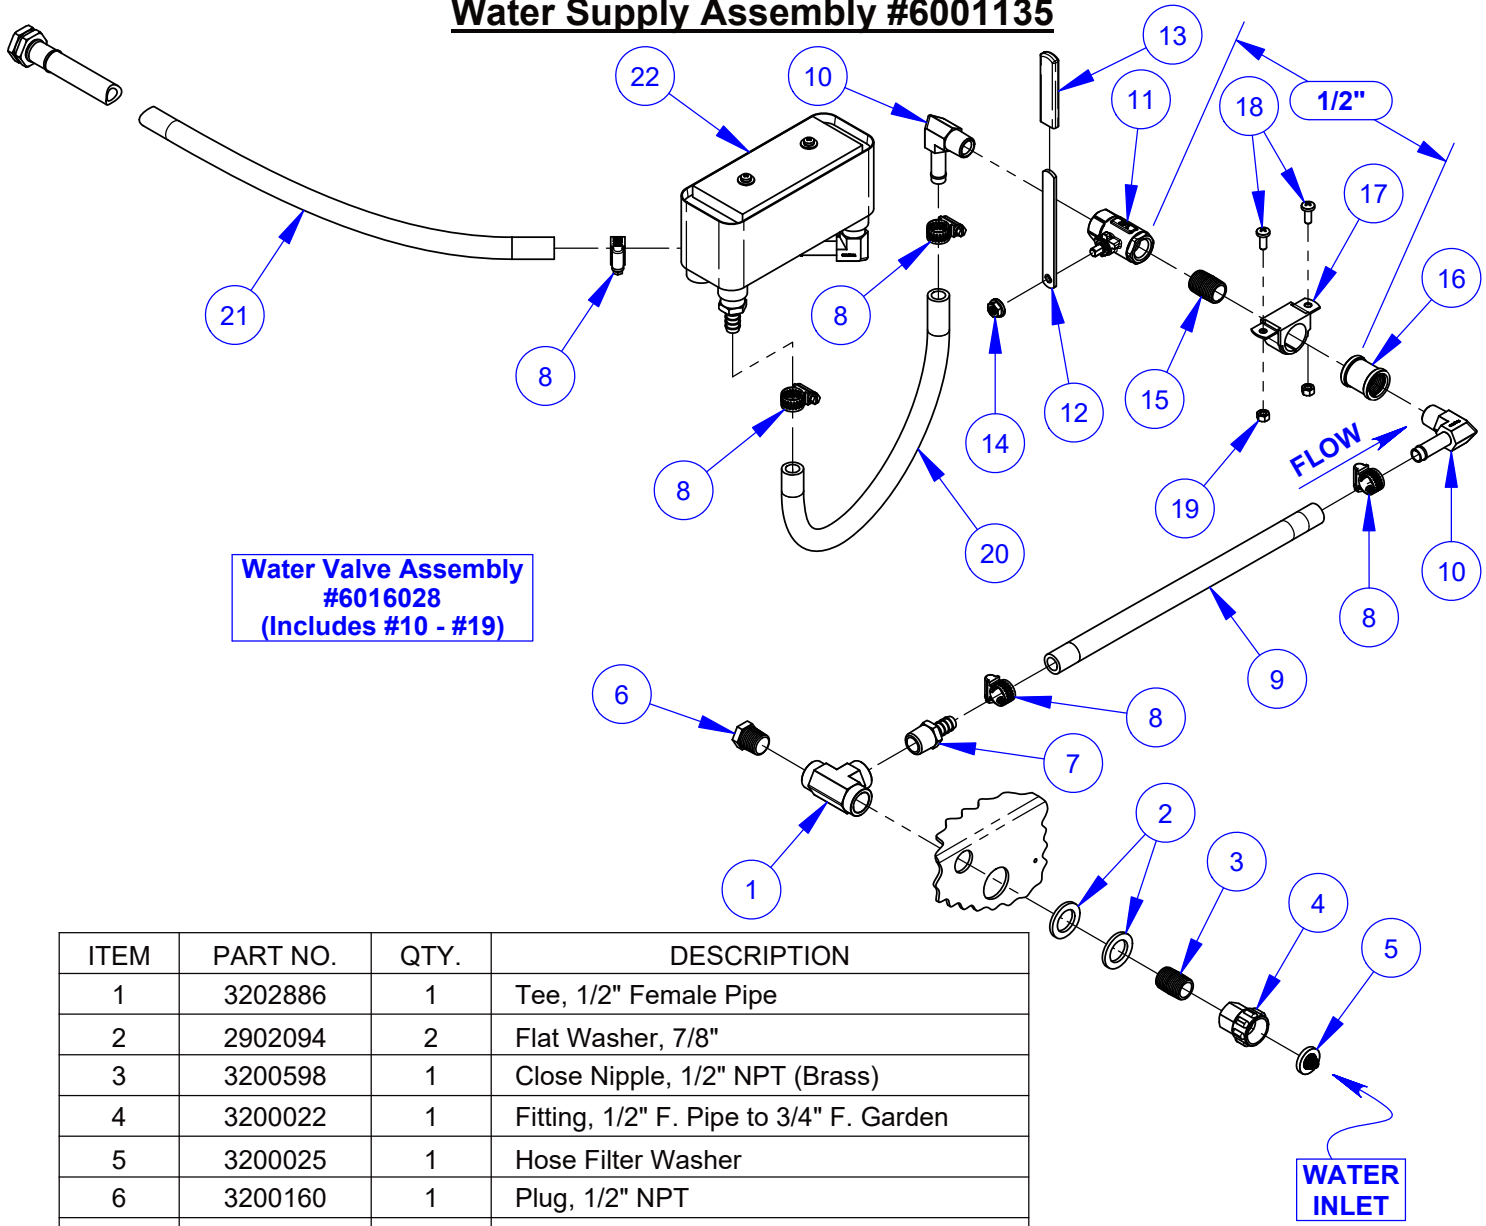

Water Supply Assembly #6001135

**Water Valve Assembly
#6016028
(Includes #10 - #19)**

ITEM	PART NO.	QTY.	DESCRIPTION
1	3202886	1	Tee, 1/2" Female Pipe
2	2902094	2	Flat Washer, 7/8"
3	3200598	1	Close Nipple, 1/2" NPT (Brass)
4	3200022	1	Fitting, 1/2" F. Pipe to 3/4" F. Garden
5	3200025	1	Hose Filter Washer
6	3200160	1	Plug, 1/2" NPT
7	3200020	1	Fitting, 1/2" M. Pipe to 1/2" Hose Barb
8	3200016	5	Hose Clamp #8
9	6010245	1	Hose, 1/2" I.D. x 13"
10	3201740	2	Elbow, 1/2" M. Pipe to 1/2" Hose Bead
11	3202887	1	Water Valve
12	6016139	1	Water Valve Handle
13	2506079	1	Handle Cover
14	2902086	1	Hex Flange Nut, 5/16-24
15	3200699	1	Close Nipple, 1/2" BSPT
16	3202468	1	Coupling, 1/2" NPT
17	3202835	1	Hose Clamp
18	2901368	2	Machine Screw, Pan Hd., M6-1.0 x 16mm
19	2900302	2	Lock Nut, M6-1.0 Nylon Insert
20	6016239	1	Water Hose, 1/2" I.D. x 16"
21	6001315	1	Hose Assembly 1/2" x 64"
22	6001144	1	Fuel Cooler Assembly