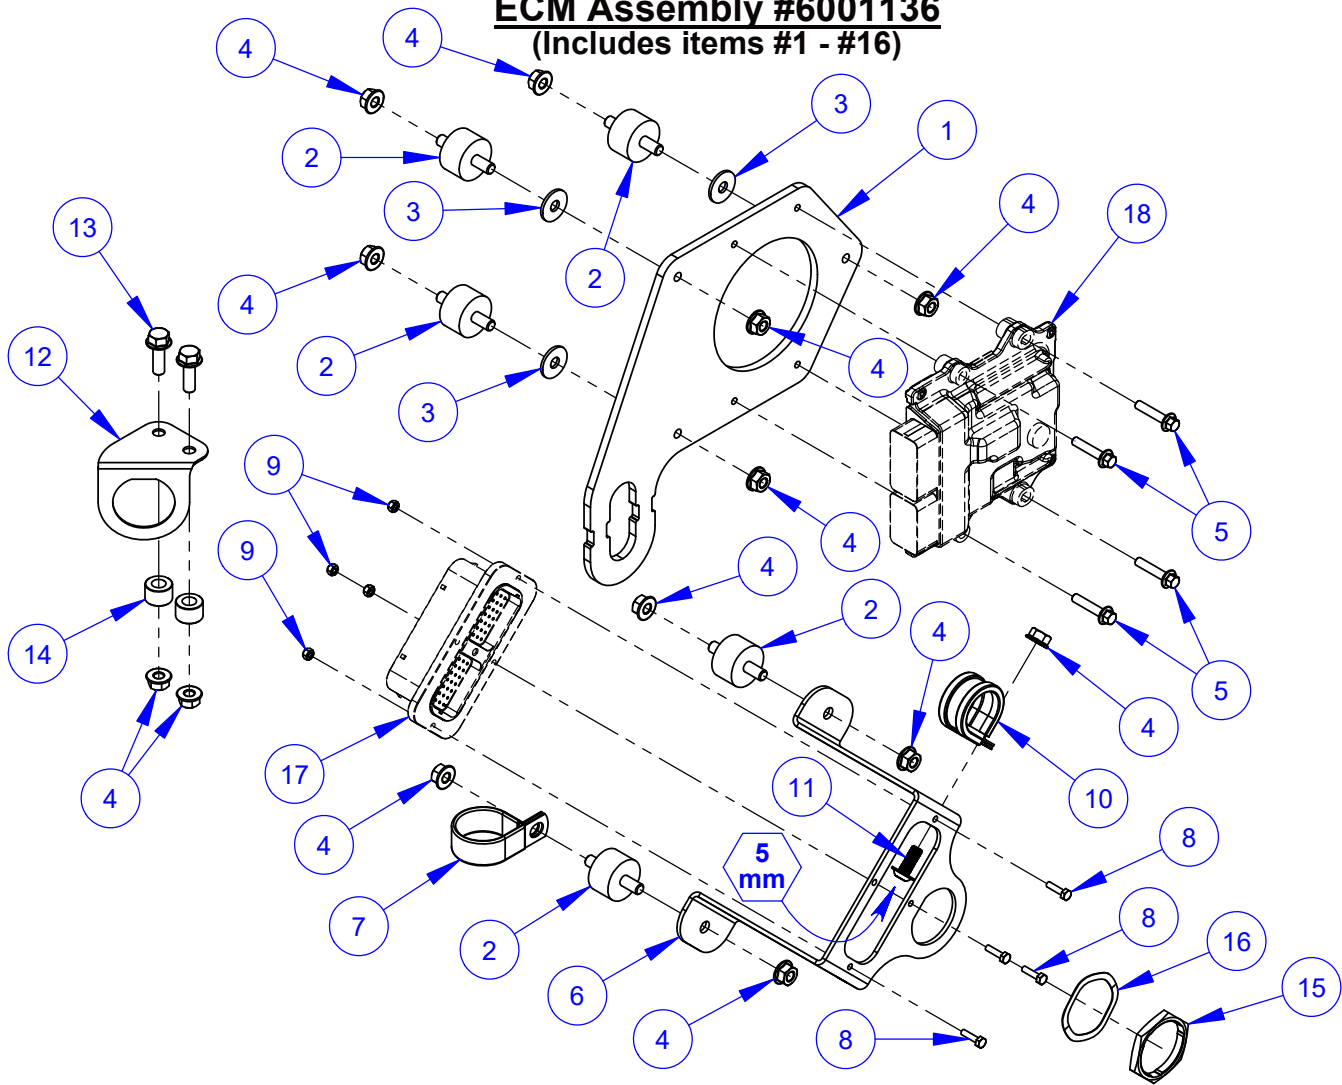

ECM Assembly #6001136
(Includes items #1 - #16)

ITEM	PART NO.	QTY.	DESCRIPTION
1	6001420	1	ECM Mounting Plate
2	2506038	5	Vibration Isolator M8-1.25
3	2900383	3	Fender Washer, M8
4	2902012	13	Hex Flange Nut, M8-1.25
5	2902537	4	Cap Screw, Hex Flange, M6-1.0 x 30mm
6	6001421	1	Connectors Mount Bracket
7	2506089	1	Hose Clamp, 1-1/2"
8	2901329	4	Machine Screw, Hex Hd., M4-0.7 x 16mm
9	2900457	4	Lock Nut, M4-0.7 Nylon Insert
10	2504465	1	Hose Clamp, 1-1/4" x 3/4" Wide
11	2902070	1	Cap Screw, Flange Button Hd., M8-1.25 x 20mm
12	6001432	1	Engine Harness Bracket
13	2901560	2	Cap Screw, Hex Flange, M8-1.25 x 25mm
14	6001342	2	Spacer, 1/2" Wide
15	2800998	1	Panel Nut, Size 24
16	2800999	1	Wave Washer, Size 24
17	2802430	1	Receptacle, 70 Pin
18	2704949	1	Engine Control Module (ECM)