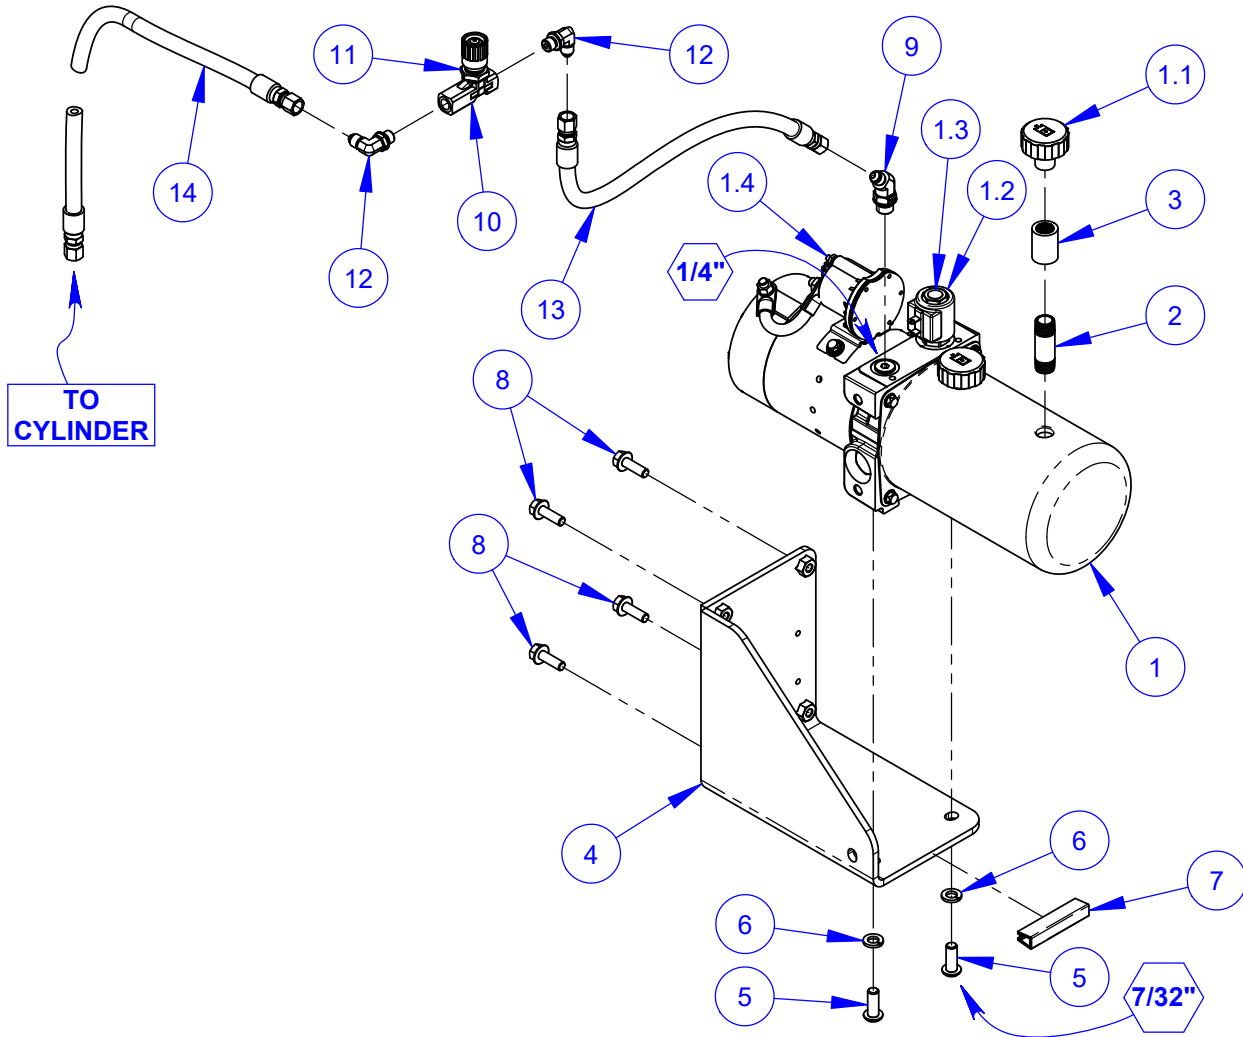

Hydraulic Lift Pump Assembly #6001139

ITEM	PART NO.	QTY.	DESCRIPTION
1	2603370	1	Hydraulic Pump Unit
1.1	2700321	2	Breather Cap
1.2	2700243	1	Valve Coil
1.3	2700244	1	Valve Stem
1.4	2709904	1	Solenoid Start Switch
2	3200123	1	Pipe Nipple, 3/8" NPT x 2"
3	3200120	1	Pipe Coupling, 3/8" NPT
4	6001228	1	Lift Pump Mount Bracket
5	2902087	2	Cap Screw, Button Hd., 3/8-16 x 1"
6	2900006	2	Lock Washer, 3/8" Split
7	6001372	1	Edge Trim 2-3/4"
8	2901560	4	Cap Screw, Hex Flange, M8-1.25 x 25mm
9	3202942	1	Elbow, 3/8" O-Ring to 1/4" M. JIC (45 deg)
10	3202888	1	Flow Control Valve
11	3202889	1	Panel Mount Nut
12	3200214	2	Elbow, 1/4" M. O-Ring to 1/4" M. JIC
13	6001273	1	Hose Assembly 1/4" x 17"
14	6017287	1	Hose Assembly 1/4" x 54"