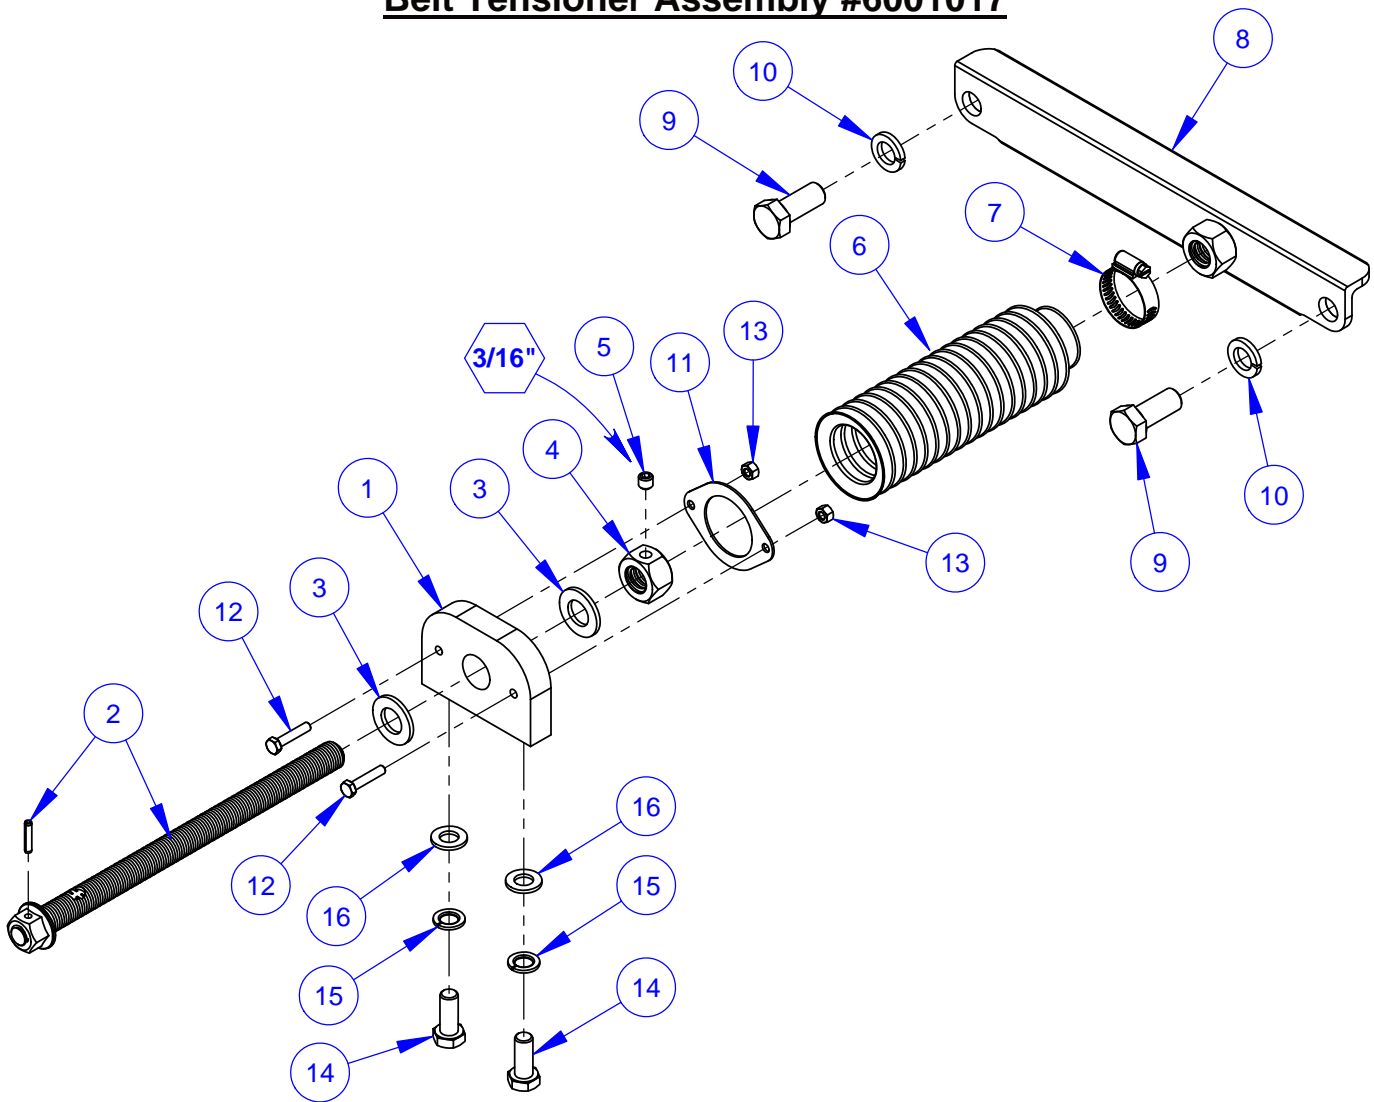

Belt Tensioner Assembly #6001017

ITEM	PART NO.	QTY.	DESCRIPTION
1	6001253	1	Lead Screw Mounting Block
2	6001254	1	Lead Screw
	2901566	1	Roll Pin, 3/16" x 15/16"
3	2901565	2	Thrust Washer, 3/4"
4	6019074	1	Lead Screw Lock Nut
5	2900131	1	Set Screw, Soc. Hd., 3/8-16 x 3/8"
6	6048036	1	Bellows
7	3202142	1	Hose Clamp #24
8	6001255	1	Lead Screw Adjustment Bar
9	2903111	2	Cap Screw, Hex Hd., 5/8-11 x 1-1/2"
10	2900113	2	Lock Washer, 5/8" Split
11	6019028	1	Bellows Mount Flange
12	2900342	2	Cap Screw, Hex Hd., M6-1.0 x 30mm
13	2900302	2	Lock Nut, M6-1.0 Nylon Insert
14	2900330	2	Cap Screw, Hex Hd., M12-1.75 x 30mm
15	2900699	2	Lock Washer, M12 Split
16	2901357	2	Flat Washer, M12