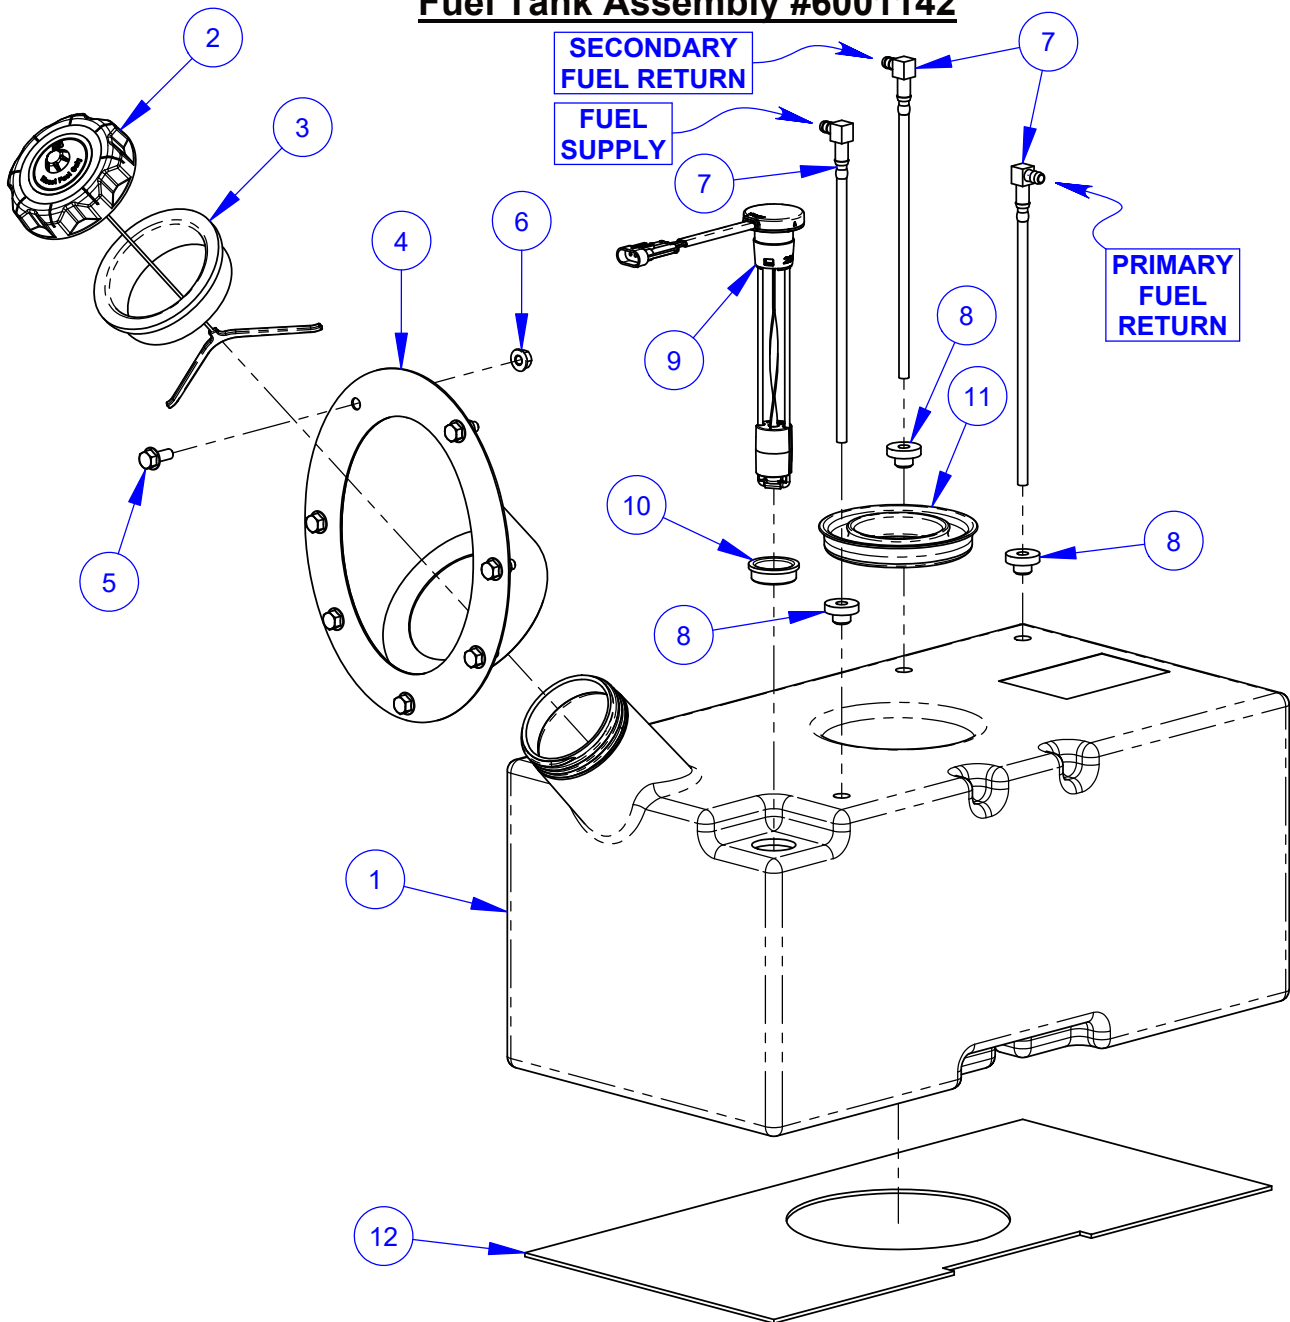

Fuel Tank Assembly #6001142

ITEM	PART NO.	QTY.	DESCRIPTION
1	6016120	1	Fuel Tank
2	2506074	1	Fuel Tank Cap, Diesel
3	2506082	1	Fuel Tank Grommet
4	6016121	1	Fuel Filler Bezel
5	2900634	7	Cap Screw, Hex Flange, M8-1.25 x 20mm
6	2902012	7	Hex Flange Nut, M8-1.25
7	2506108	3	Tank Elbow with Tube
8	2501215	3	Bushing, Tank (Rubber)
9	2506075	1	Fuel Multi-Level Sender
10	2506076	1	Grommet, Fuel Sender
11	6016127	1	Pilot Ring
12	6016128	1	Tank Cushion