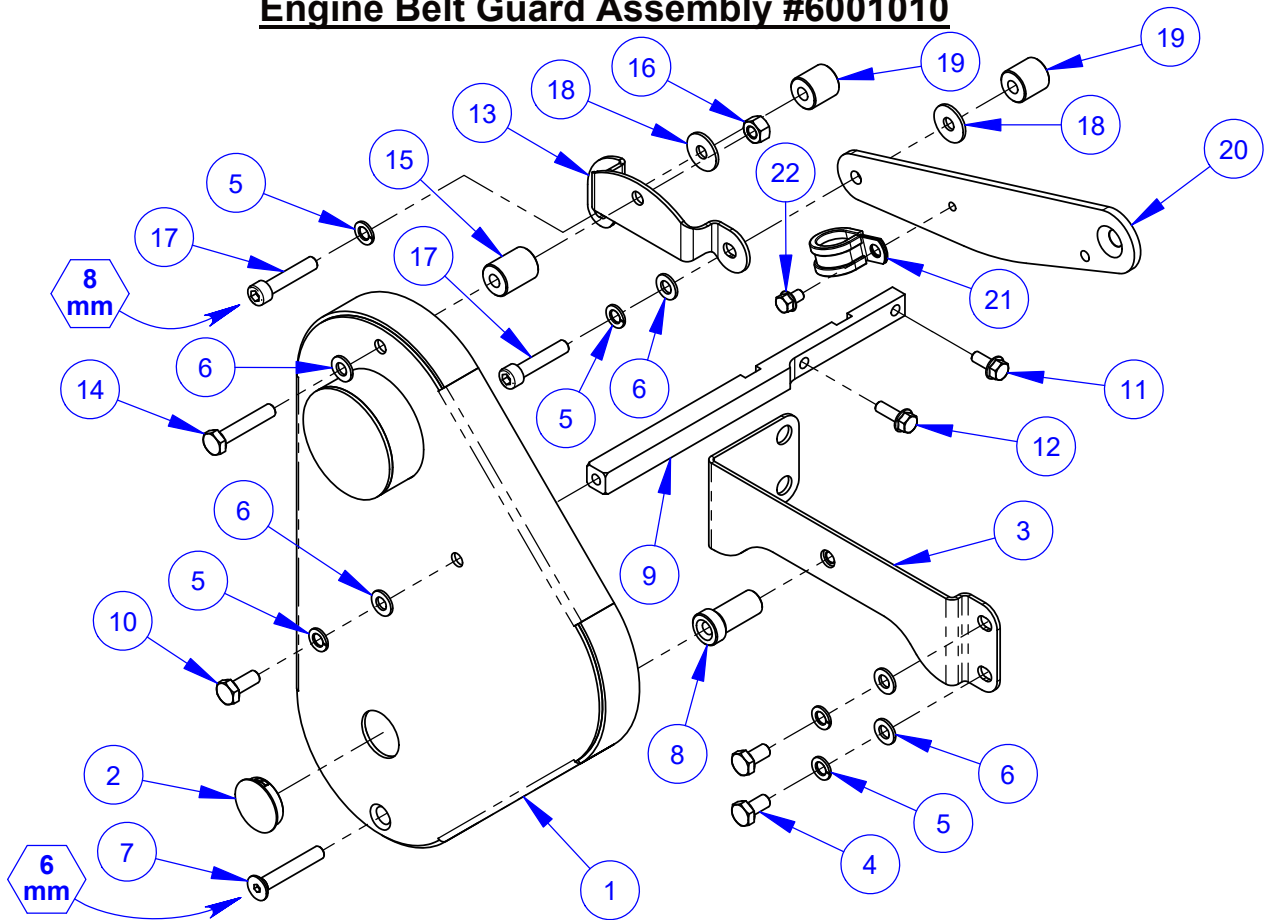

Engine Belt Guard Assembly #6001010

ITEM	PART NO.	QTY.	DESCRIPTION
1	6001234	1	Belt Guard, Engine
2	2500554	1	Plug, 1-1/2" Hole
3	6001235	1	Support Strap
4	2900314	2	Cap Screw, Hex Hd., M10-1.5 x 20mm
5	2900321	5	Lock Washer, M10 Split
6	2901356	5	Flat Washer, M10
7	2902405	1	Cap Screw, Flat Hd., M10-1.5 x 65mm
8	6019326	1	Guard Post
9	6001237	1	Belt Guard Post
10	2900333	1	Cap Screw, Hex Hd., M10-1.5 x 25mm
11	2900634	1	Cap Screw, Hex Flange, M8-1.25 x 20mm
12	2901560	1	Cap Screw, Hex Flange, M8-1.25 x 25mm
13	6001236	1	Mount Strap
14	2901348	1	Cap Screw, Hex Hd., M10-1.5 x 55mm
15	6001238	1	Guard Spacer
16	2900304	1	Lock Nut, M10-1.5 Nylon Insert
17	2901506	2	Cap Screw, Soc. Hd., M10-1.5 x 50mm
18	2901360	2	Fender Washer, M10
19	6001239	2	Spacer, 1" Long
20	6001241	1	Radiator Arm, Upper
21	3201729	1	Hose Clamp, 1" x 3/4" Wide
22	2902071	1	Cap Screw, Hex Flange, M8-1.25 x 12mm