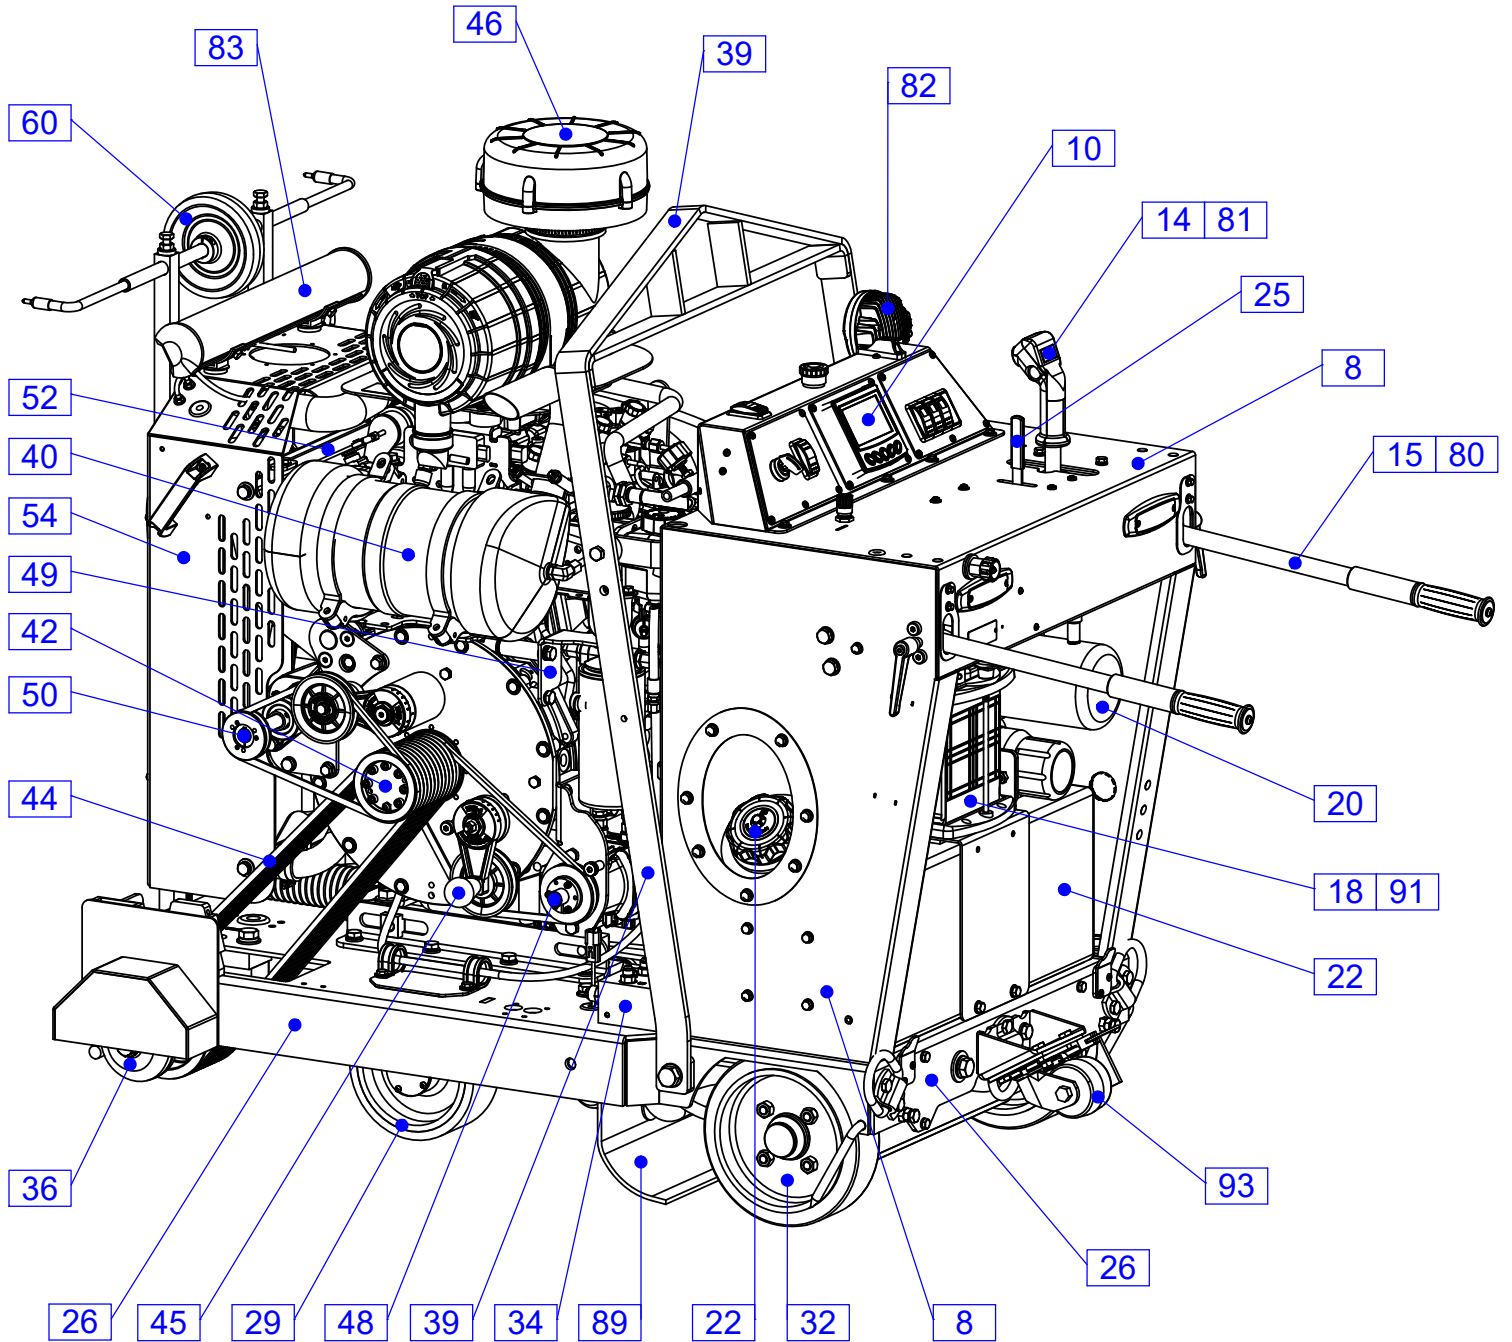

Pictorial Page Index

Pictorial Page Index

Controls Legend

1	Engine Display Panel
2	Ignition Switch
3	Engine Throttle Rocker Switch
4	Free Wheel Rocker Switch
5	Emergency Stop Button
6	Pointer Rope Cleat
7	LED Spot Light Switch (Optional)
8	LED Light Bar Switch (Optional)
9	Water Pump Switch (Optional)
10	Travel Speed Control Lever
11	Saw Raise Push Button
12	Saw Lower Push Button