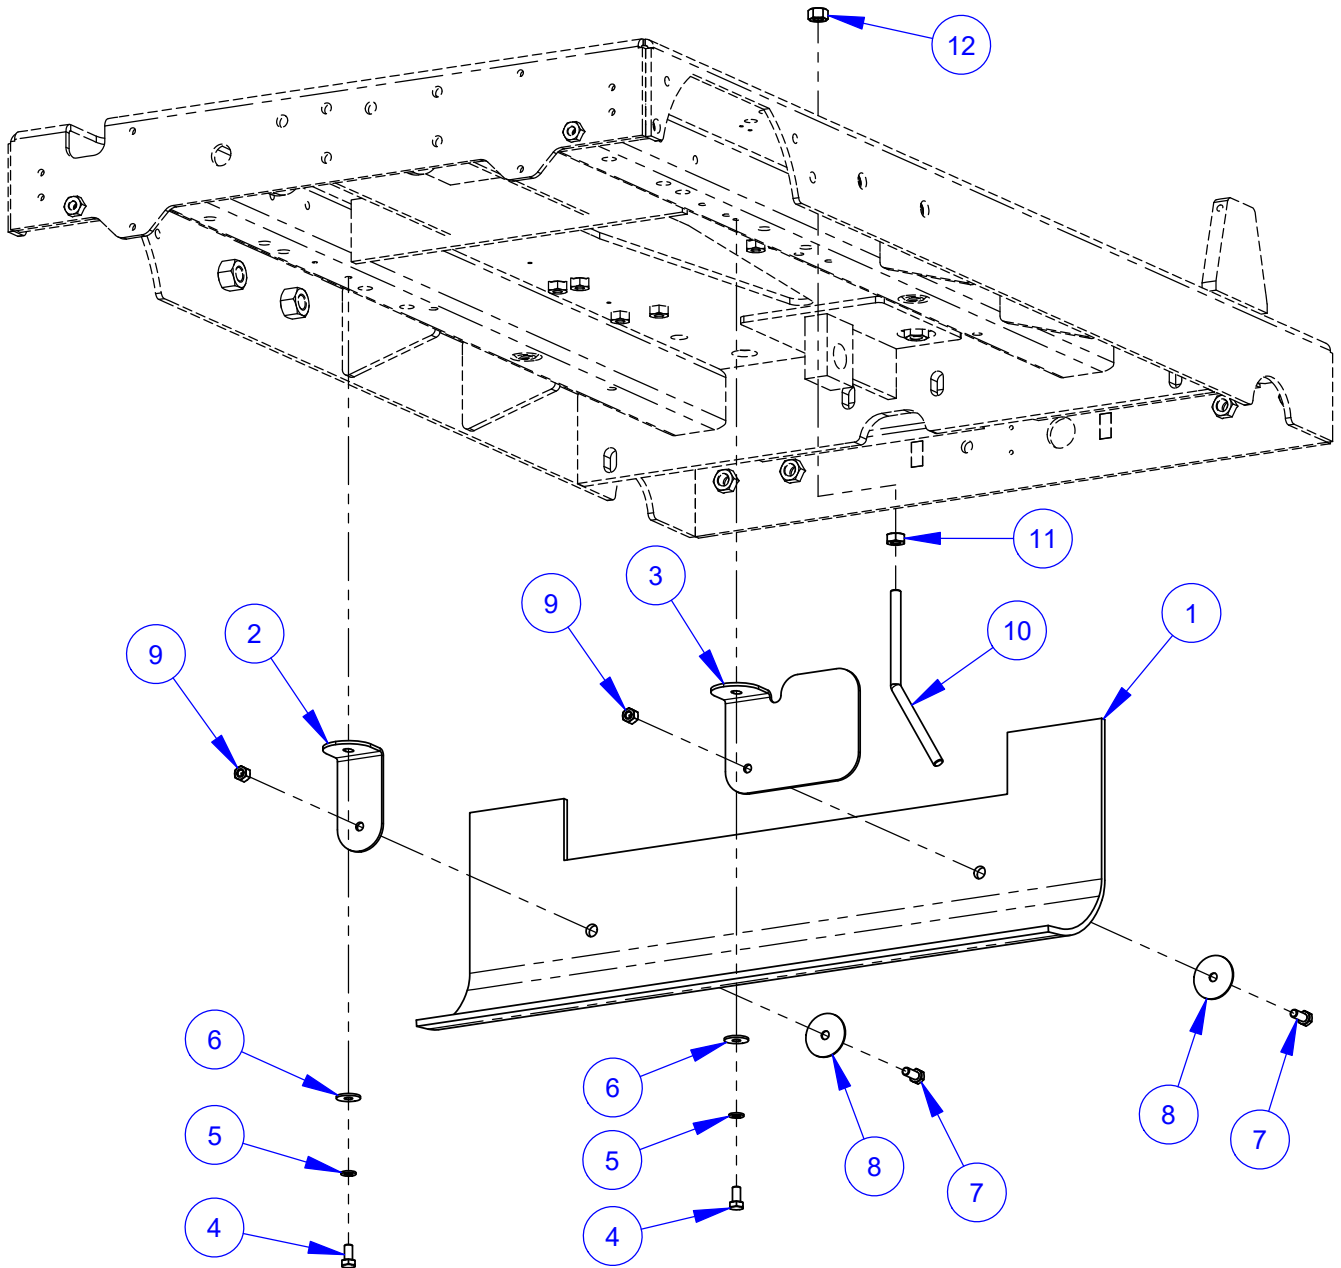

Slurry Flap Assembly #6017712

ITEM	PART NO.	QTY.	DESCRIPTION
1	6016180	1	Slurry Flap
2	6016154	1	Skirt Bracket
3	6016298	1	Skirt Brace
4	2900868	2	Cap Screw, Hex Hd., M8-1.25 x 16mm
5	2900763	2	Lock Washer, M8 Split
6	2900383	2	Fender Washer, M8
7	2900329	2	Cap Screw, Hex Hd., M8-1.25 x 20mm
8	2901504	2	Fender Washer, 5/16" x 1-3/4"
9	2900303	2	Lock Nut, M8-1.25 Nylon Insert
10	6001274	1	Bent Rod, M10
11	2900325	1	Hex Nut, M10-1.5
12	2900304	1	Lock Nut, M10-1.5 Nylon Insert