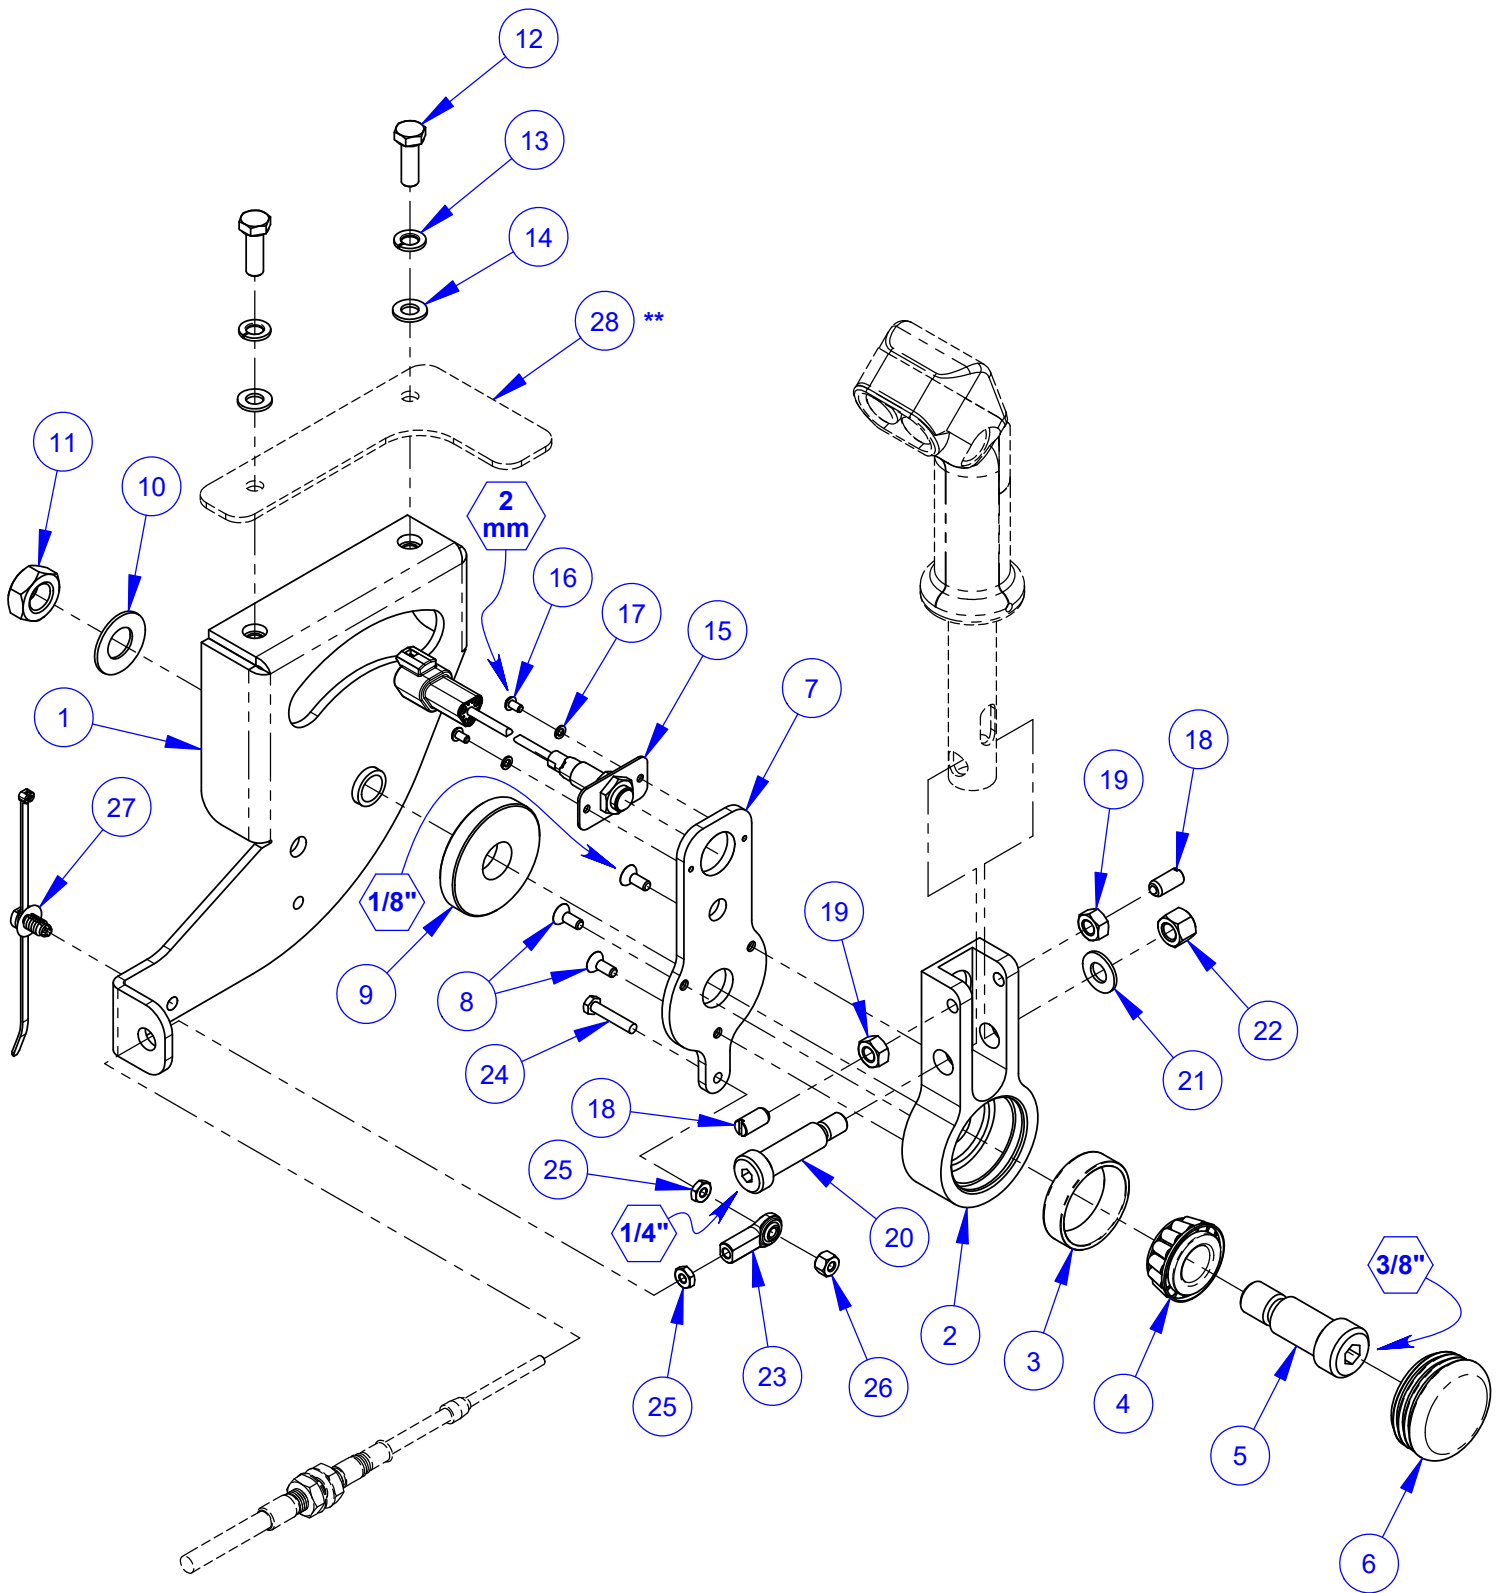

Speed Control Lever Assembly #6001156

Speed Control Lever Assembly #6001156

ITEM	PART NO.	QTY	DESCRIPTION	
1	6017384	1	Speed Control Frame	
2	6017023	1	Pivot Housing	
3	2502384	1	Bearing Cup	
4	2502383	1	Bearing Cone	
5	2900825	1	Shoulder Screw, 3/4" x 1-1/4" (5/8-11)	
6	2502385	1	Grease Cap	
7	6001269	1	Swing Arm	
8	2900978	3	Cap Screw, Flat Hd., #10-24 x 1/2"	
9	6011234	1	Friction Disc, 3/4" x 2-1/4" x 3/8"	
10	2900478	1	Belleville Washer, 5/8"	
11	2900256	1	Jam Nut, 5/8-11	
12	2900360	2	Cap Screw, Hex Hd., M8-1.25 x 25mm	
13	2900763	2	Lock Washer, M8 Split	
14	2901336	2	Flat Washer, M8	
15	6017718	1	Neutral Sensor Assembly	
16	2907098	2	Cap Screw, Button Hd., #6-32 x 1/4"	
17	2900092	2	Lock Washer, #6 Split	
18	2502386	2	Spring Plunger M8	
19	2900343	2	Hex Nut, M8-1.25	
20	2900826	1	Shoulder Screw, 1/2" x 1-1/2" (3/8-16)	
21	2900014	1	Flat Washer, 3/8" SAE	
22	2900018	1	Locknut, 3/8-16, Nylon	
23	2500791	1	Rod End, #10-32 Female	
24	2900687	1	Machine Screw, Hex Hd., #10-32 x 1"	
25	2900188	2	Hex Nut, #10-32	
26	2900688	1	Lock Nut, #10-32 Nylon	
27	2800916	1	Anchor Mount Zip Tie	
**	28	6017319	1	Limiter Plate (CE)

** Tyrolit only

Control Grip Assembly #6001023 (2 button)

ITEM	PART NO.	QTY.	DESCRIPTION
1	2501280	1	Control Grip Body
2	2501281	1	Control Grip Cover
3	2500644	1	Plug, Rectangular
4	2500694	2	Plug, 5/8" Hole
5	2800373	2	Pushbutton Switch (B&W)
6	2900453	1	Set Screw, Soc. Hd., M5-0.8 x 12mm
7	2900452	1	Machine Screw, Oval Hd., #4 x 5/8"
8	6017025	1	Speed Control Tube
9	6016268	1	Control Grip Harness
10	2800002	2	Wire Nut (Grey)
11	2801494	1	Connector, 4 Port