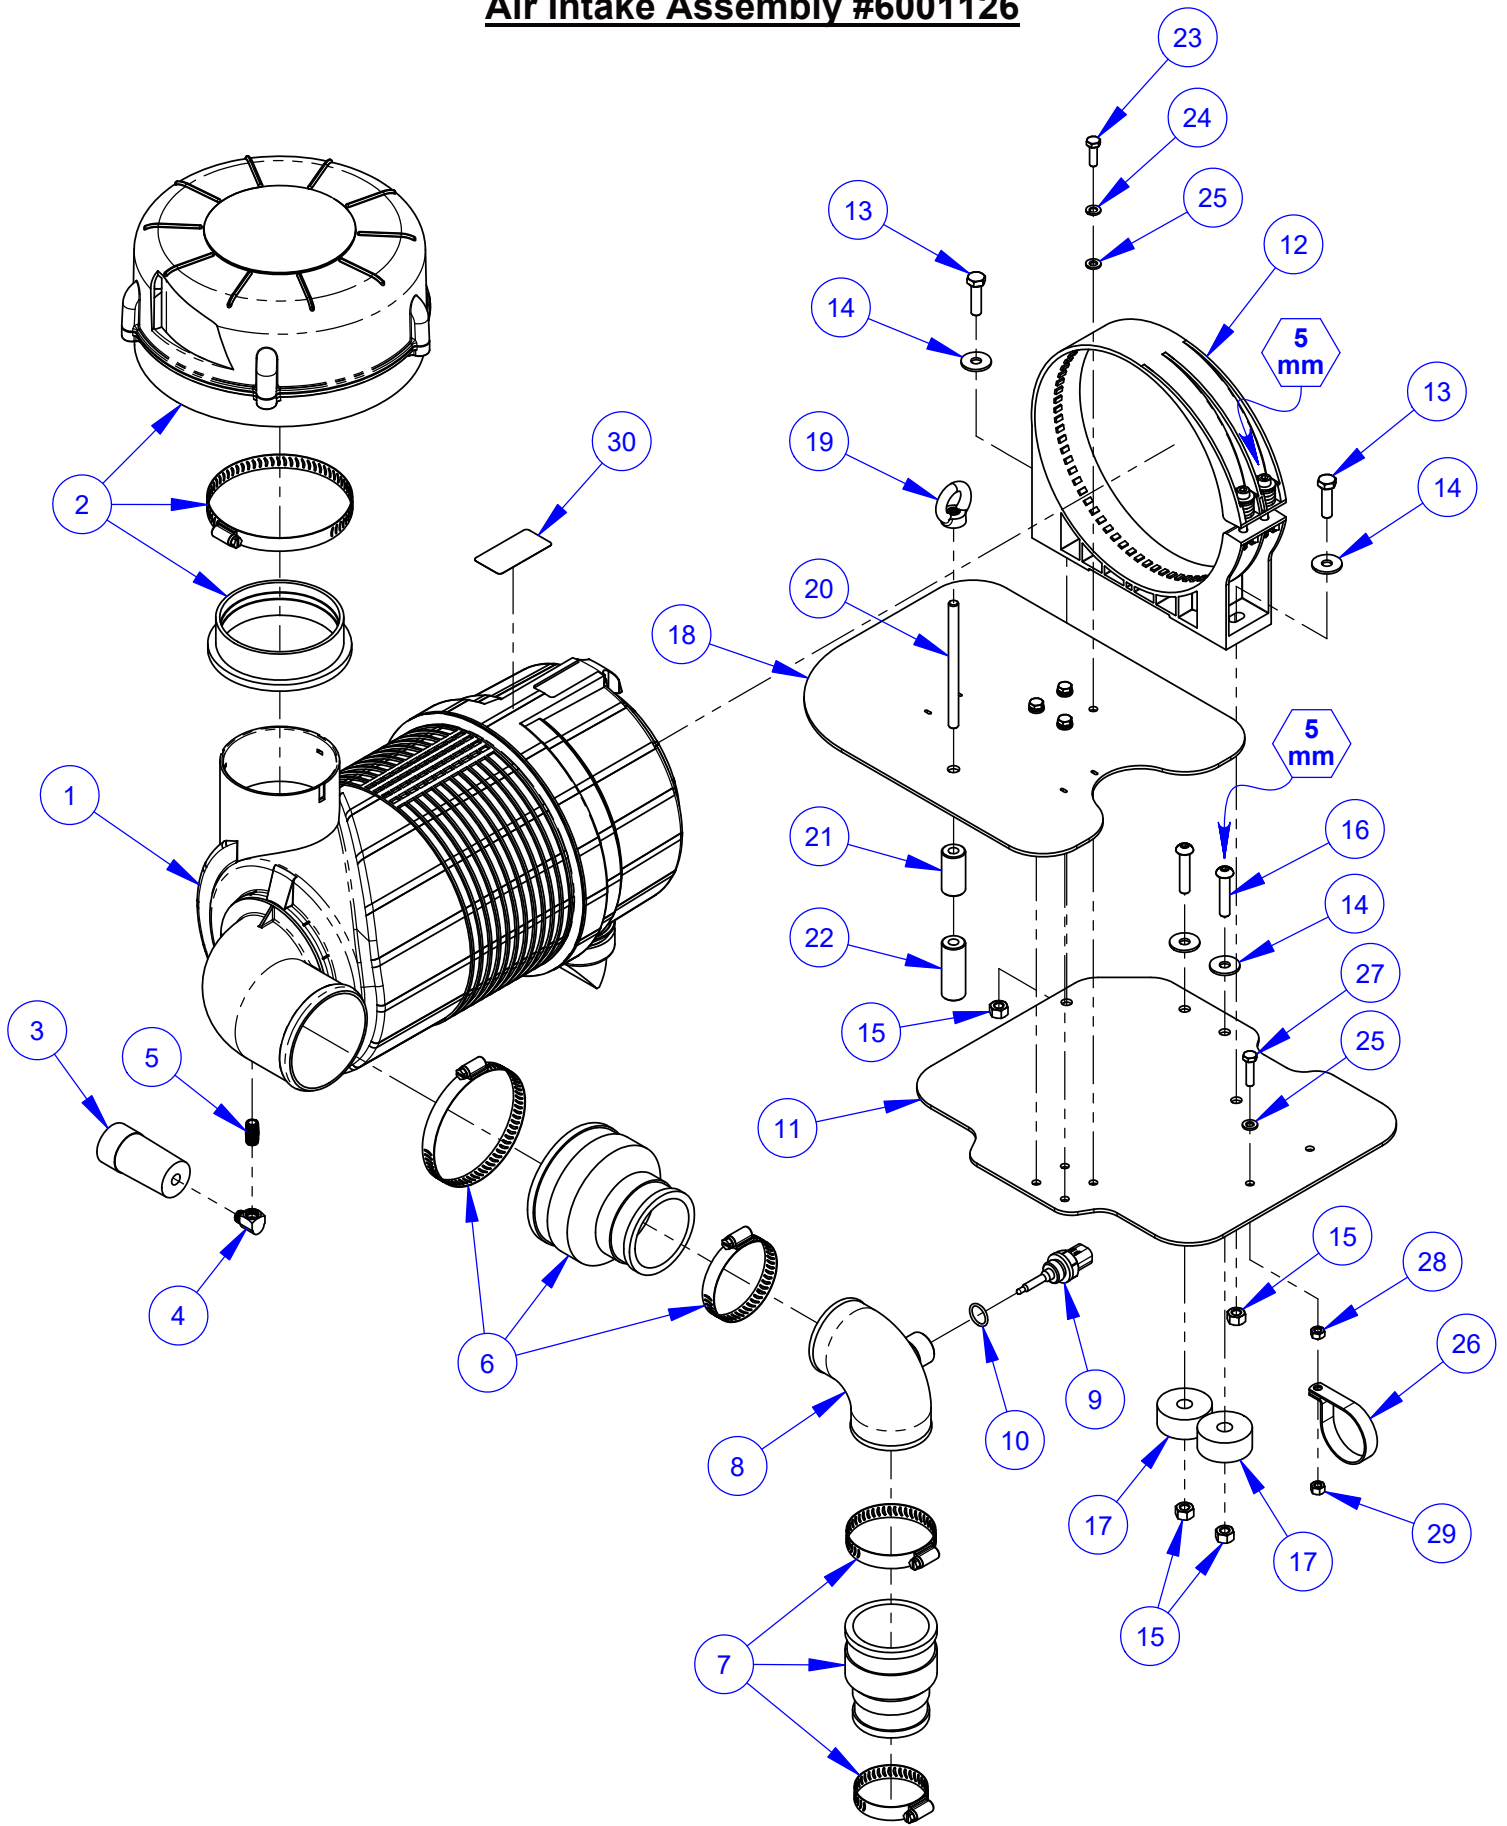

Air Intake Assembly #6001126

Air Intake Assembly #6001126

ITEM	PART NO.	QTY.	DESCRIPTION
1	2502182	1	Air Cleaner Complete
	2501352	1	Outer Primary Filter
	2501353	1	Inner Safety Filter
	2500239	1	Rubber Dust Ejector Boot
2	2501504	1	Pre-Cleaner w/Clamp & Adapter Ring
	3200198	1	Hose Clamp #64
3	2500423	1	Restriction Indicator
4	3200156	1	Street Elbow, 1/8" NPT
5	3200117	1	Close Nipple, 1/8" NPT
6	2506036	1	Hose Coupling Reducer w/Clamps
	3200096	1	Hose Clamp #40
	3200198	1	Hose Clamp #64
7	2506034	1	Hose Coupling Reducer w/Clamps
	3200095	1	Hose Clamp #32
	3200096	1	Hose Clamp #40
8	6001409	1	Intake Elbow, 2-1/2"
9	2704952	1	Temperature Sensor
10	2704953	1	O-Ring Seal
11	6001423	1	Air Cleaner Platform
12	2501351	1	Mounting Band, Polymer
13	2900313	2	Cap Screw, Hex Hd., M8-1.25 x 30mm
14	2900383	4	Fender Washer, M8
15	2900303	4	Lock Nut, M8-1.25 Nylon Insert
16	2901381	2	Cap Screw, Button Hd., M8-1.25 x 40mm
17	6019274	2	Spacer, 3/4" Thick
18	6001431	1	Air Shield
19	2902572	1	Eye Nut, M8-1.25
20	2902615	1	Stud, M8-1.25 x 120mm
21	6001294	1	Spacer, 1-1/2" Long
22	6001295	1	Spacer, 2" Long
23	2900310	4	Cap Screw, Hex Hd., M6-1.0 x 20mm
24	2900765	4	Lock Washer, M6 Split
25	2901494	5	Flat Washer, M6
26	2505735	1	Clamp, 1-7/8" Loop
27	2900311	1	Cap Screw, Hex Hd., M6-1.0 x 25mm
28	2900305	1	Hex Nut, M6-1.0
29	2900302	1	Lock Nut, M6-1.0 Nylon Insert
30	1802772	1	Ether Warning Decal