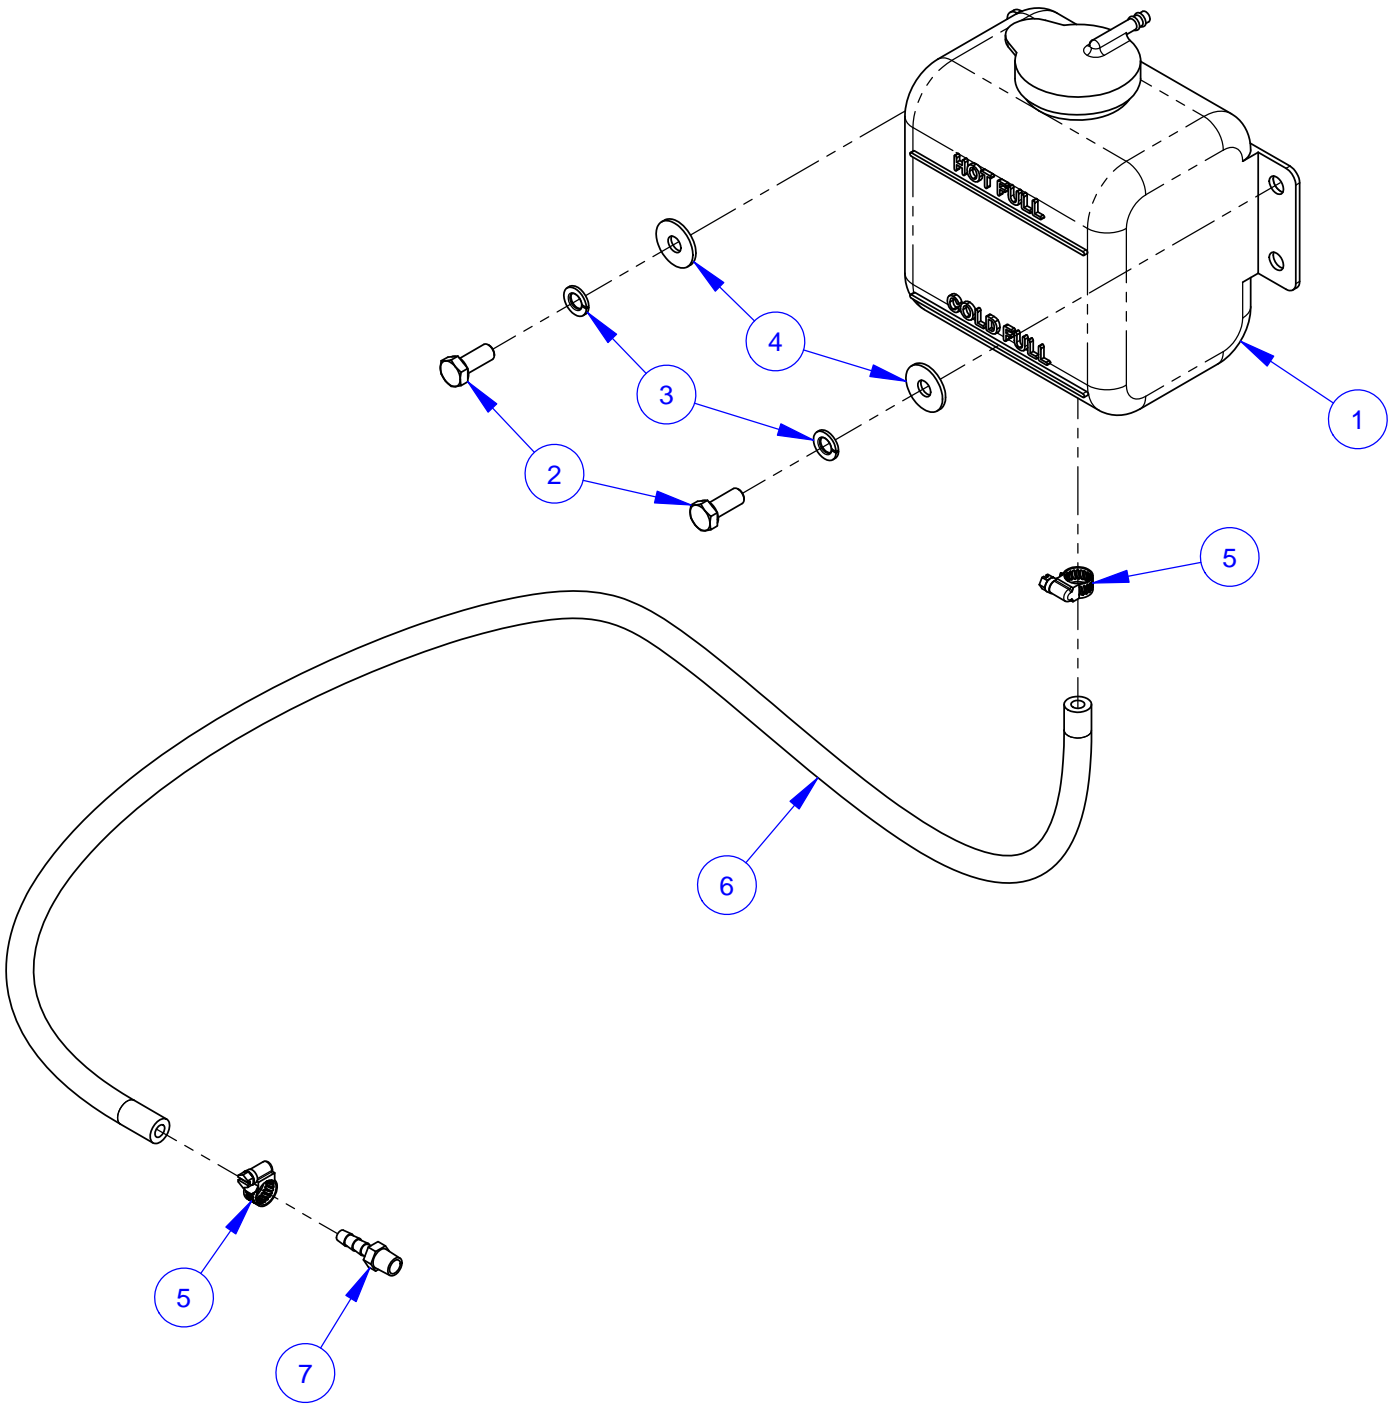

Coolant Tank Assembly #6001012

ITEM	PART NO.	QTY.	DESCRIPTION
1	2503716	1	Coolant Recovery Tank & Cap
2	2900329	2	Cap Screw, Hex Hd., M8-1.25 x 20mm
3	2900763	2	Lock Washer, M8 Split
4	2900383	2	Fender Washer, M8
5	3200062	2	Hose Clamp #4
6	6019095	1	Hose, 1/4" I.D. x 42" Long
7	3200018	1	Fitting, 1/8" M. Pipe to 1/4" Hose Barb