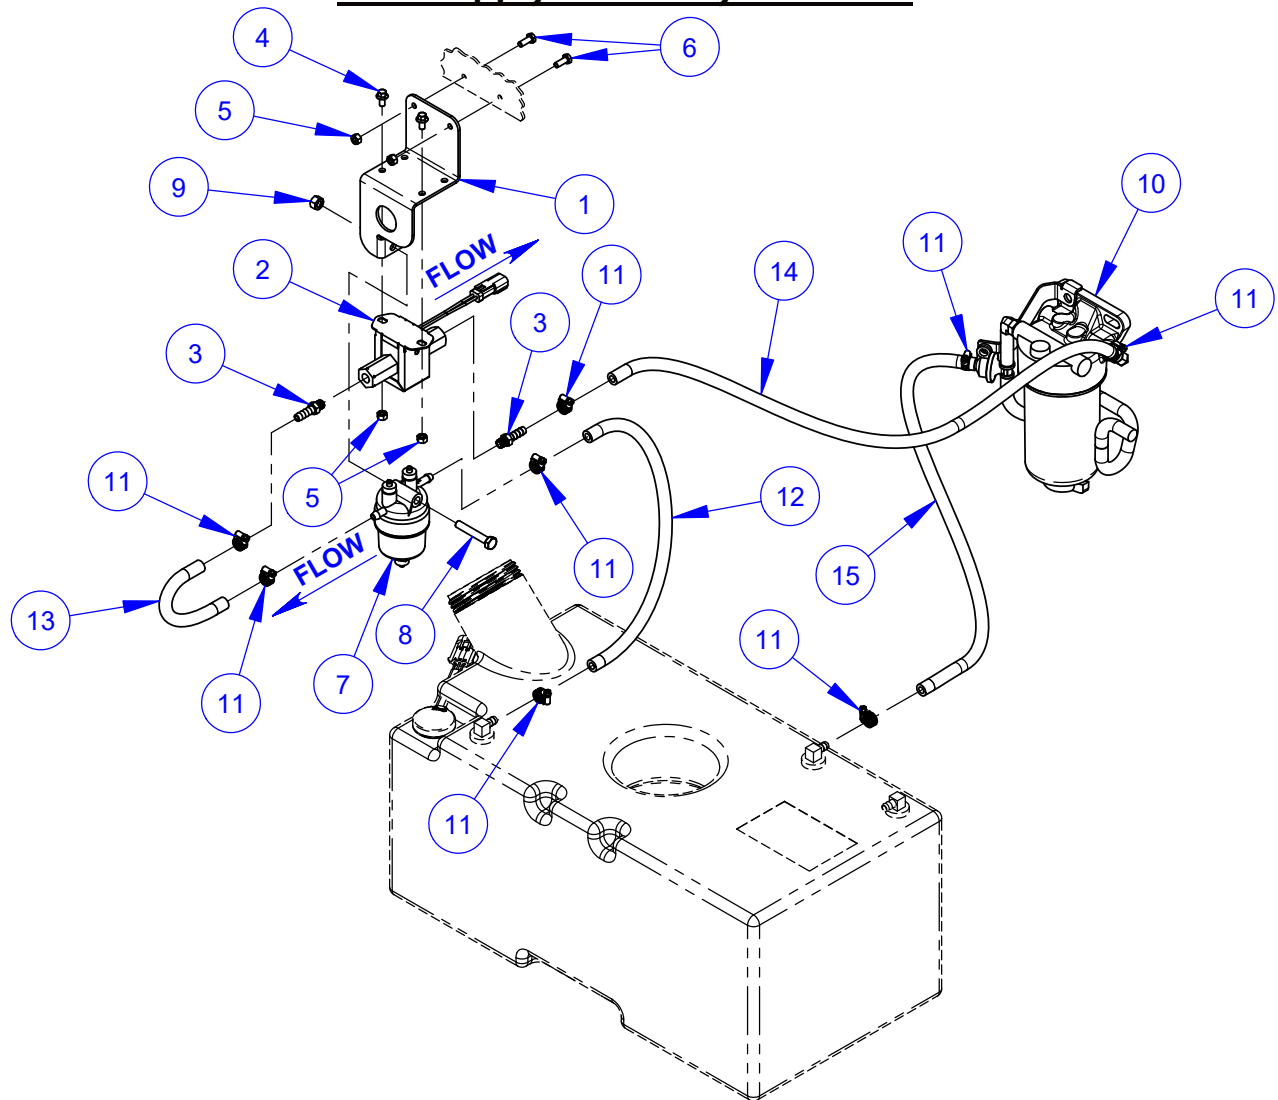

Fuel Supply Assembly #6001143

ITEM	PART NO.	QTY.	DESCRIPTION
1	6001229	1	Fuel Pump Bracket
2	2704933	1	Fuel Pump
3	3201636	2	Fitting, 1/8" M. Pipe to 5/16" Hose Barb
4	2901370	2	Cap Screw, Hex Flange, M6-1.0 x 12mm
5	2900302	4	Lock Nut, M6-1.0 Nylon Insert
6	2900341	2	Cap Screw, Hex Hd., M6-1.0 x 16mm
7	2704934	1	Water Separator Filter
	2704935	1	Filter Element
8	2907018	1	Cap Screw, Hex Hd., M8-1.25 x 50mm
9	2900303	1	Lock Nut, M8-1.25 Nylon Insert
10	2704936	1	Fuel Filter, Main
	2704937	1	Filter Element
11	3200062	8	Hose Clamp #4
12	6019277	1	Fuel Hose, 5/16" I.D. x 18"
13	6017529	1	Fuel Hose, 5/16" I.D. x 8"
14	6010693	1	Fuel Hose, 5/16" I.D. x 30"
15	6017044	1	Fuel Hose, 5/16" I.D. x 20"