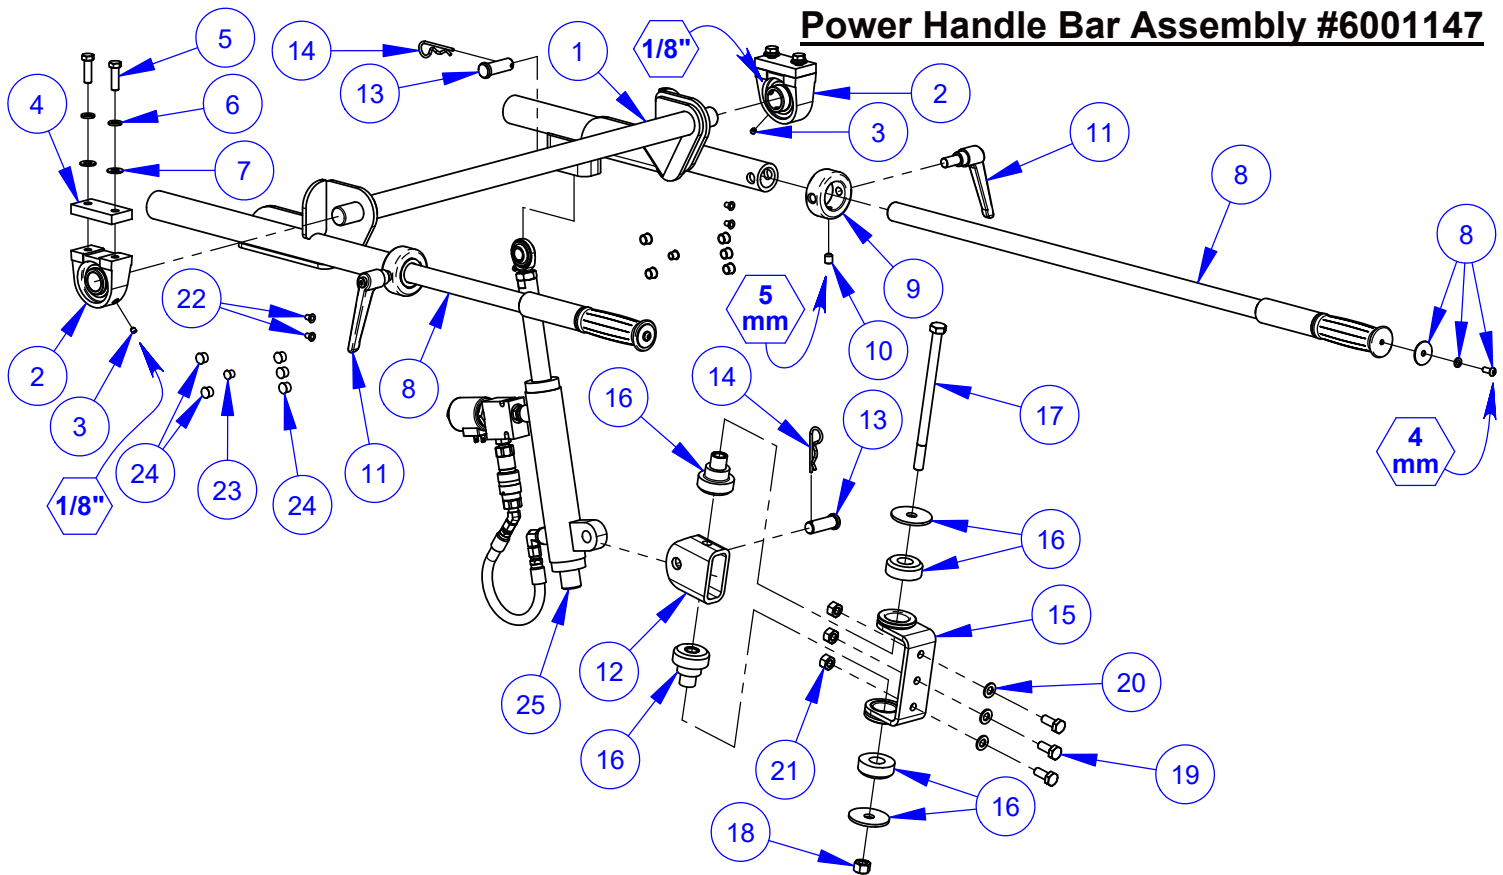

Power Handle Bar Assembly #6001147

ITEM	PART NO.	QTY	DESCRIPTION
1	6001422	1	Handle Holder Frame
2	2500732	2	Pillow Block Bearing 1"
3	2900381	2	Set Screw, Soc. Hd., 1/4-28 x 1/4"
4	6047904	2	Axle Bearing Spacer 1/2"
5	2900013	4	Cap Screw, Hex Hd., 3/8-16 x 1-1/4"
6	2900006	4	Lock Washer, 3/8" Split
7	2900014	4	Flat Washer, 3/8" SAE
8	6016065	2	Handle Bar Unit
9	6017377	2	Lock Collar
10	2901341	2	Set Screw, Soc. Hd., M10-1.5 x 12mm
11	2502390	2	Adjustable Lever 1/2-13 x 1"
12	6017301	1	Isolator Mount Tube
13	2900828	2	Clevis Pin, 5/8" x 1-3/4"
14	2900829	2	Hairpin Cotter, 1/8" x 5/8" to 7/8"
15	6017302	1	Isolator Mount Bracket
16	2503789	2	Vibration Isolator
17	2901342	1	Cap Screw, Hex Hd., M12-1.75 x 200mm
18	2900327	1	Lock Nut, M12-1.75 Nylon Insert
19	2900333	3	Cap Screw, Hex Hd., M10-1.5 x 25mm
20	2901356	3	Flat Washer, M10
21	2900304	3	Lock Nut, M10-1.5 Nylon Insert
22	2503744	4	Plug, 1/4" Hole (Tapered)
23	2500462	2	Plug, 3/8" Hole
24	2500204	10	Plug, 1/2" Hole
25	6001061	1	Double Rod Cylinder Assembly