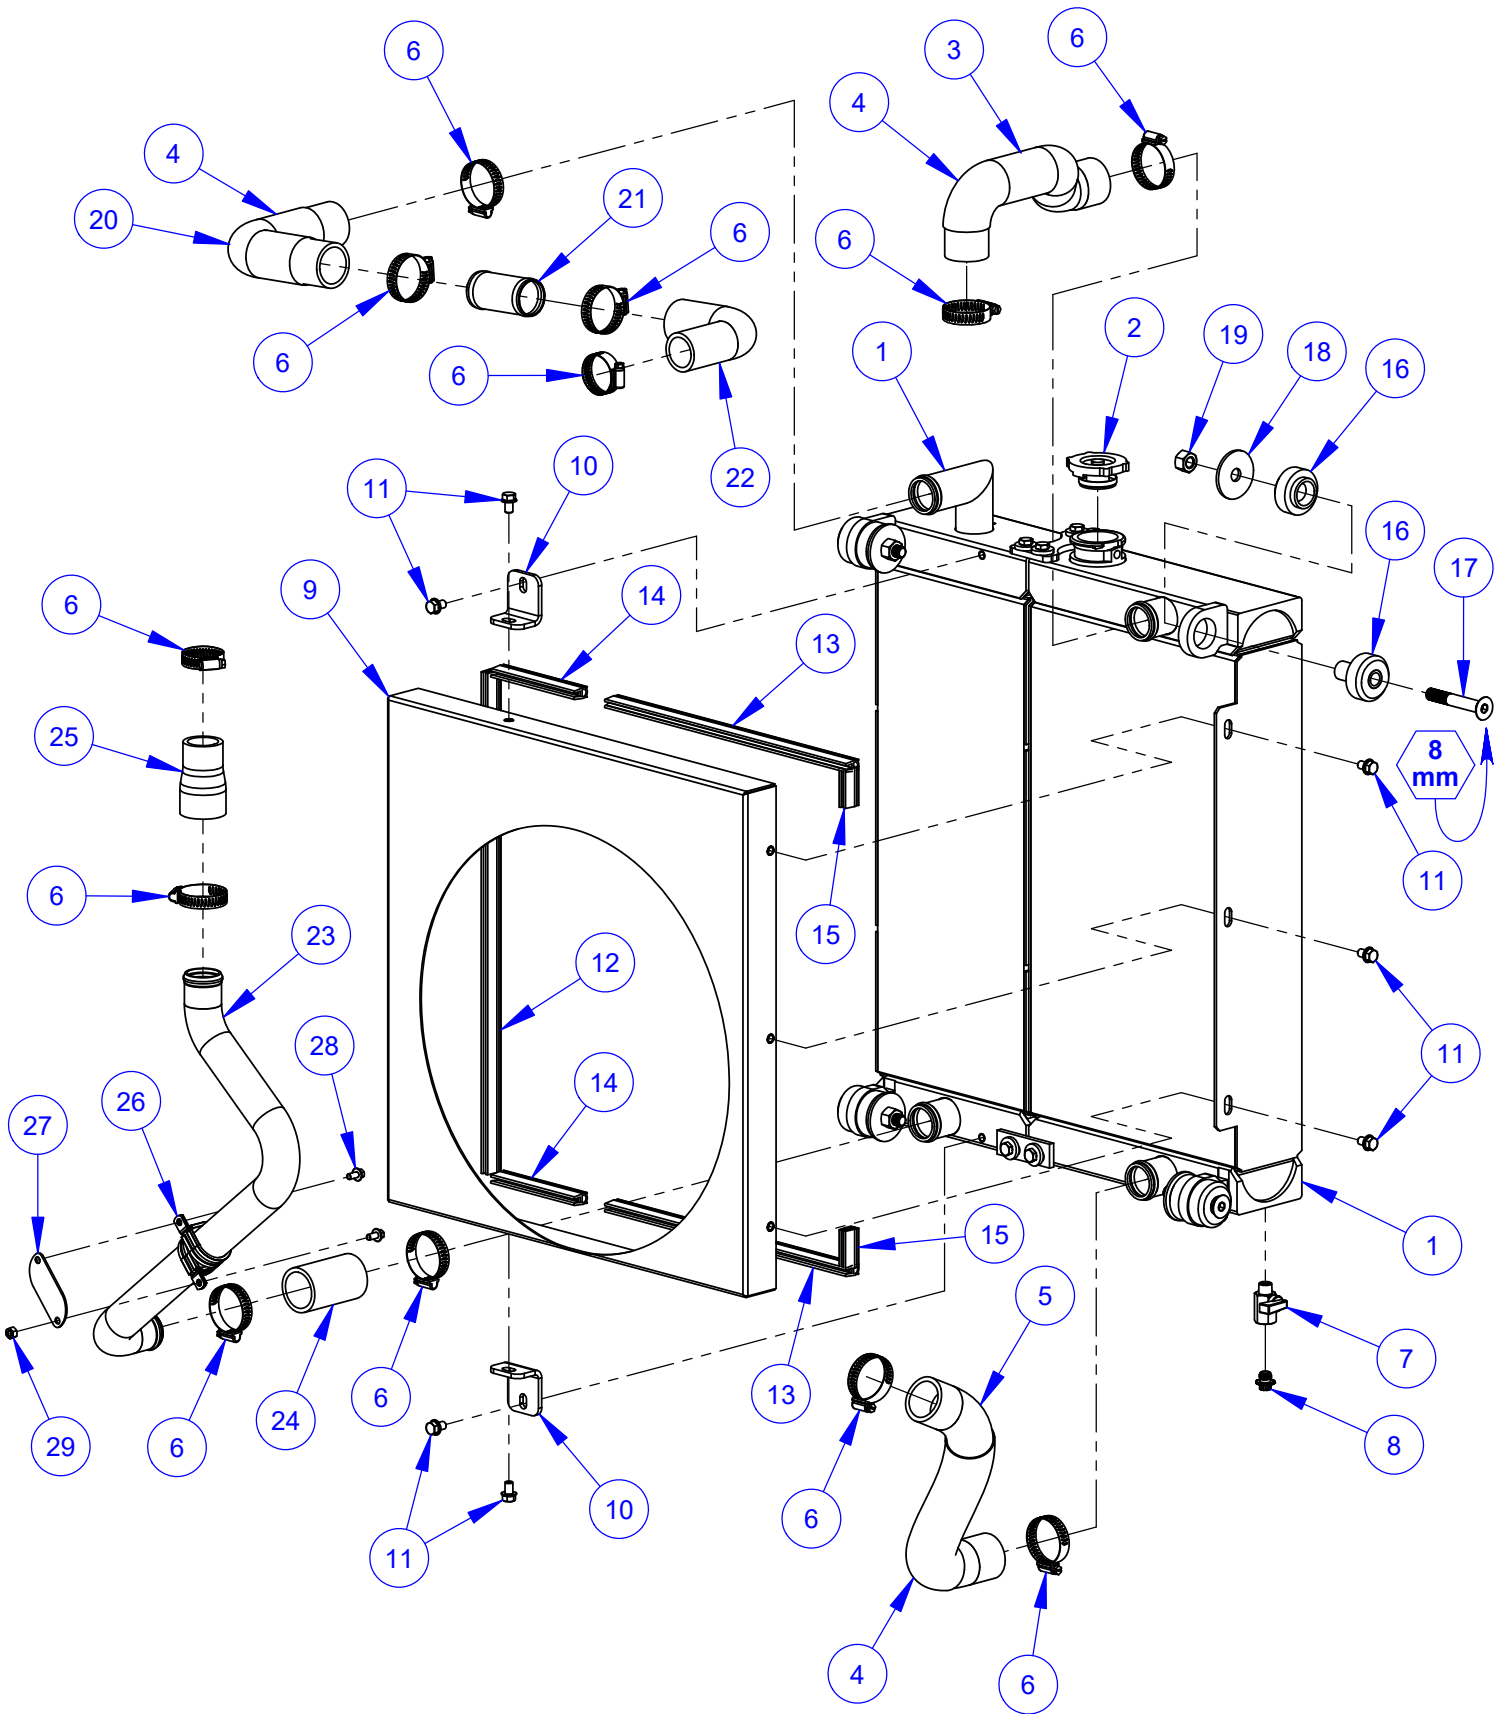

Radiator Assembly #6001128

Radiator Assembly #6001128

ITEM	PART NO.	QTY.	DESCRIPTION
1	2505499	1	Radiator
2	2502381	1	Radiator Cap
3	3202100	1	Radiator Hose, Upper
4	6019264	3	Hose Sleeving, 8" Long
5	3202089	1	Radiator Hose, Lower
6	3202142	12	Hose Clamp #24
7	3200108	1	Ball Valve, 1/4" NPT
8	3202938	1	Plug, 1/4" NPT (Red)
9	6001415	1	Fan Shroud
10	6001416	2	Retainer Bracket
11	2902071	7	Cap Screw, Hex Flange, M8-1.25 x 12mm
12	6019346	1	Edge Trim Seal 21"
13	6019112	2	Edge Trim Seal 13-3/4"
14	6019262	2	Edge Trim Seal 4-3/4"
15	6019263	2	Edge Trim Seal 1-5/8"
16	2503669	4	Vibration Isolator
17	2901391	4	Cap Screw, Flat Hd., M12-1.75 x 80mm
18	2900854	4	Fender Washer, 1/2" x 2"
19	2900327	4	Lock Nut, M12-1.75 Nylon Insert
20	2505754	1	Hose Elbow, 1-1/2"
21	3206386	1	Beaded Coupler, 1-1/2" O.D.
22	6001425	1	Hose Elbow Reducer
23	6001424	1	Charge Air Tube
24	2505752	1	Hose Coupler, 1-1/2"
25	2505753	1	Hose Coupler Reducer
26	2505756	2	Cushion Clamp, 1-1/2"
27	6001426	1	Clamp Brace Plate
28	2901370	2	Cap Screw, Hex Flange, M6-1.0 x 12mm
29	2900302	1	Lock Nut, M6-1.0 Nylon Insert