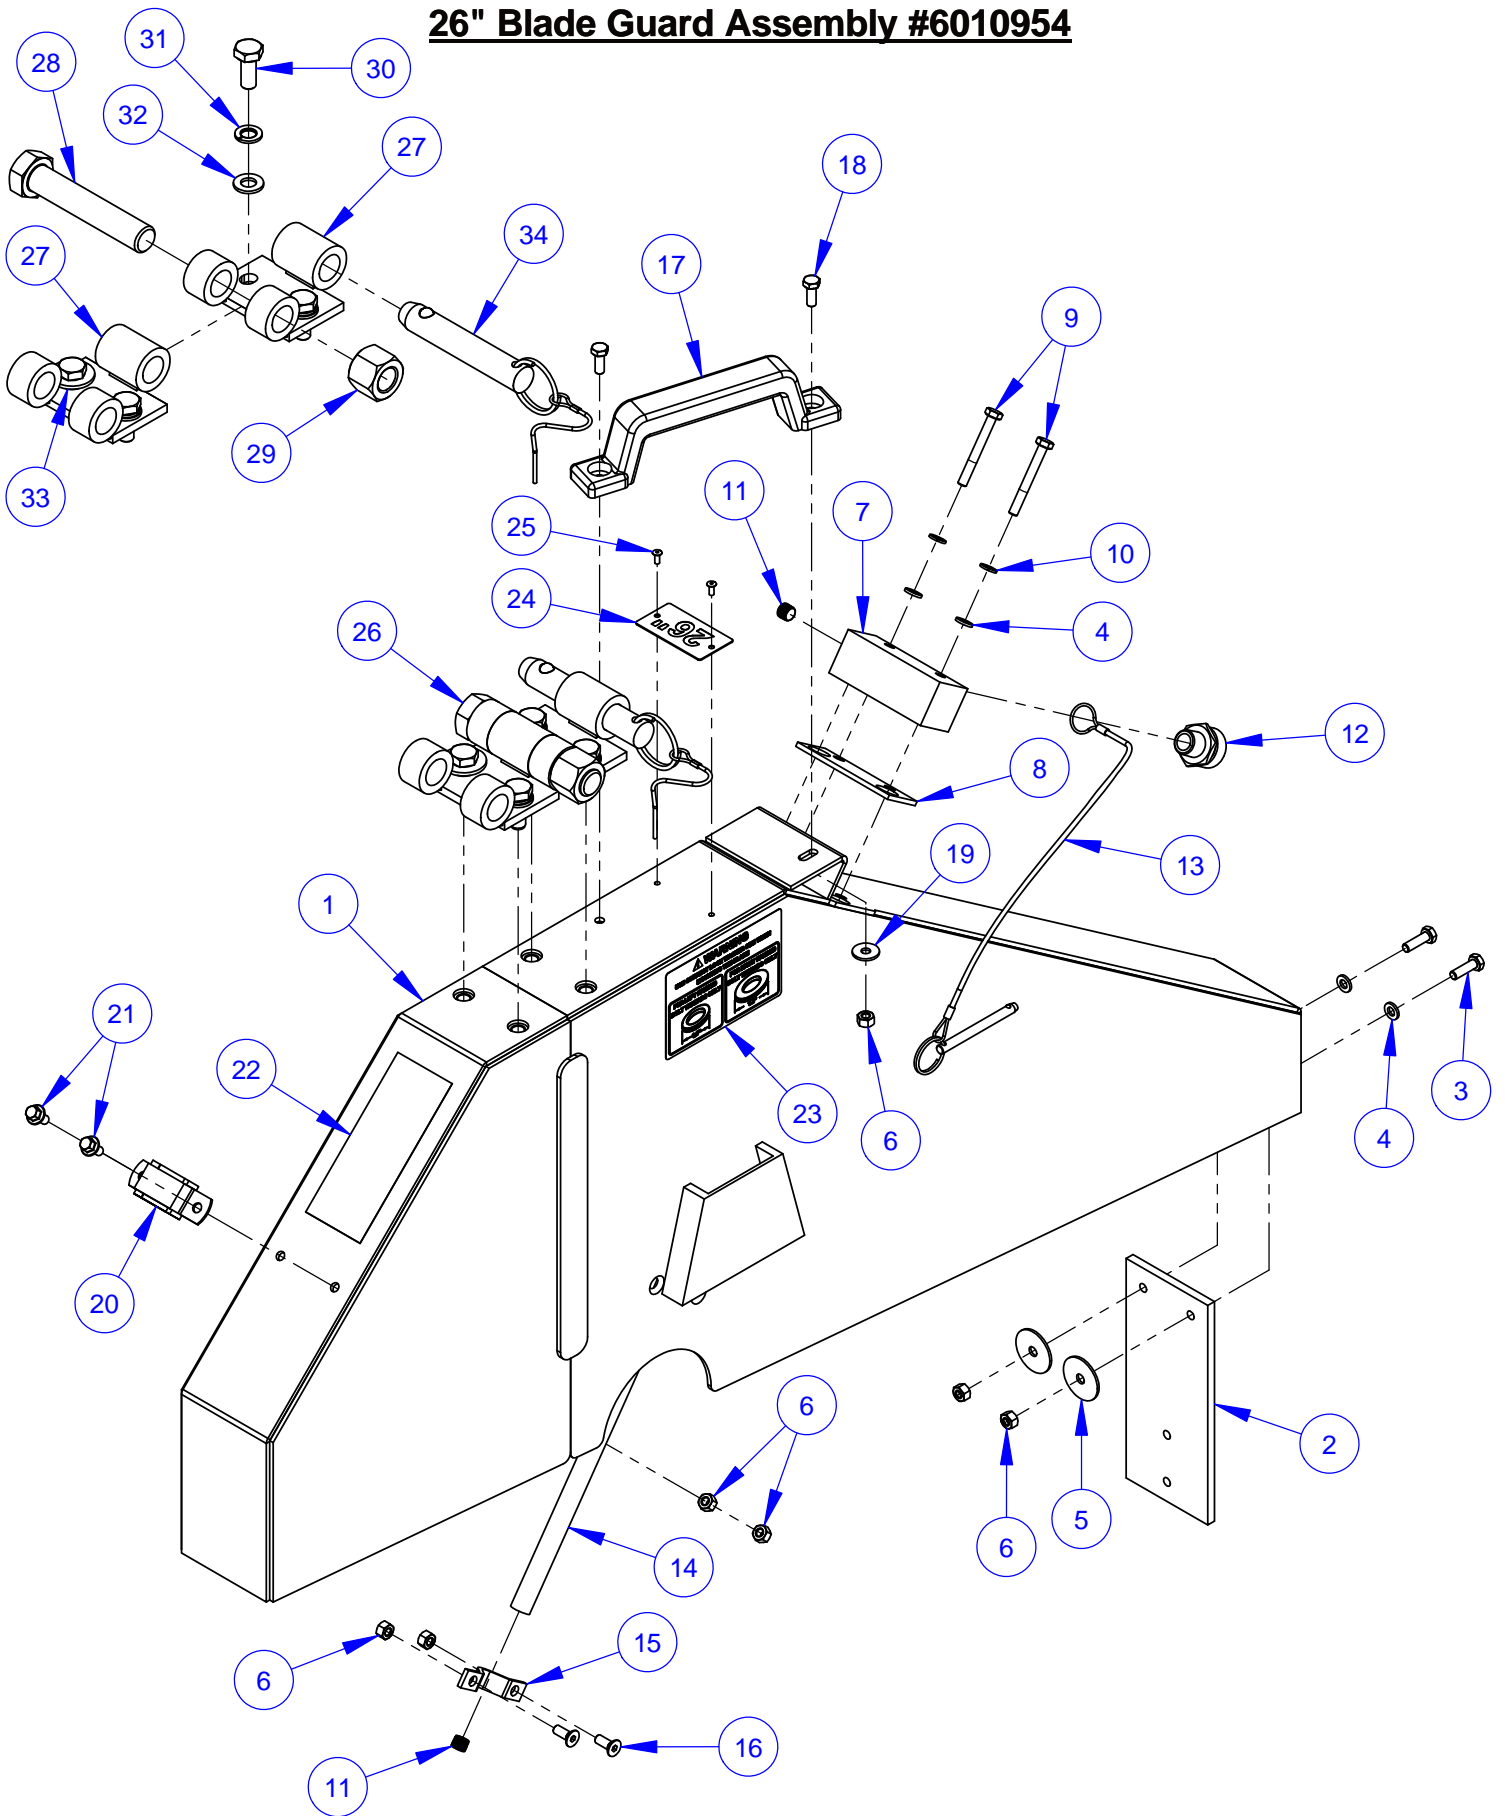

ITEM	PART NO.	QTY.	DESCRIPTION
23	2500270	1	Blade Guard Hinge
24	2900310	6	Cap Screw, Hex Hd., M6-1.0 x 20mm
25	2901494	6	Flat Washer, M6
26	2900302	6	Lock Nut, M6-1.0 Nylon Insert

26" Blade Guard Assembly #6010954