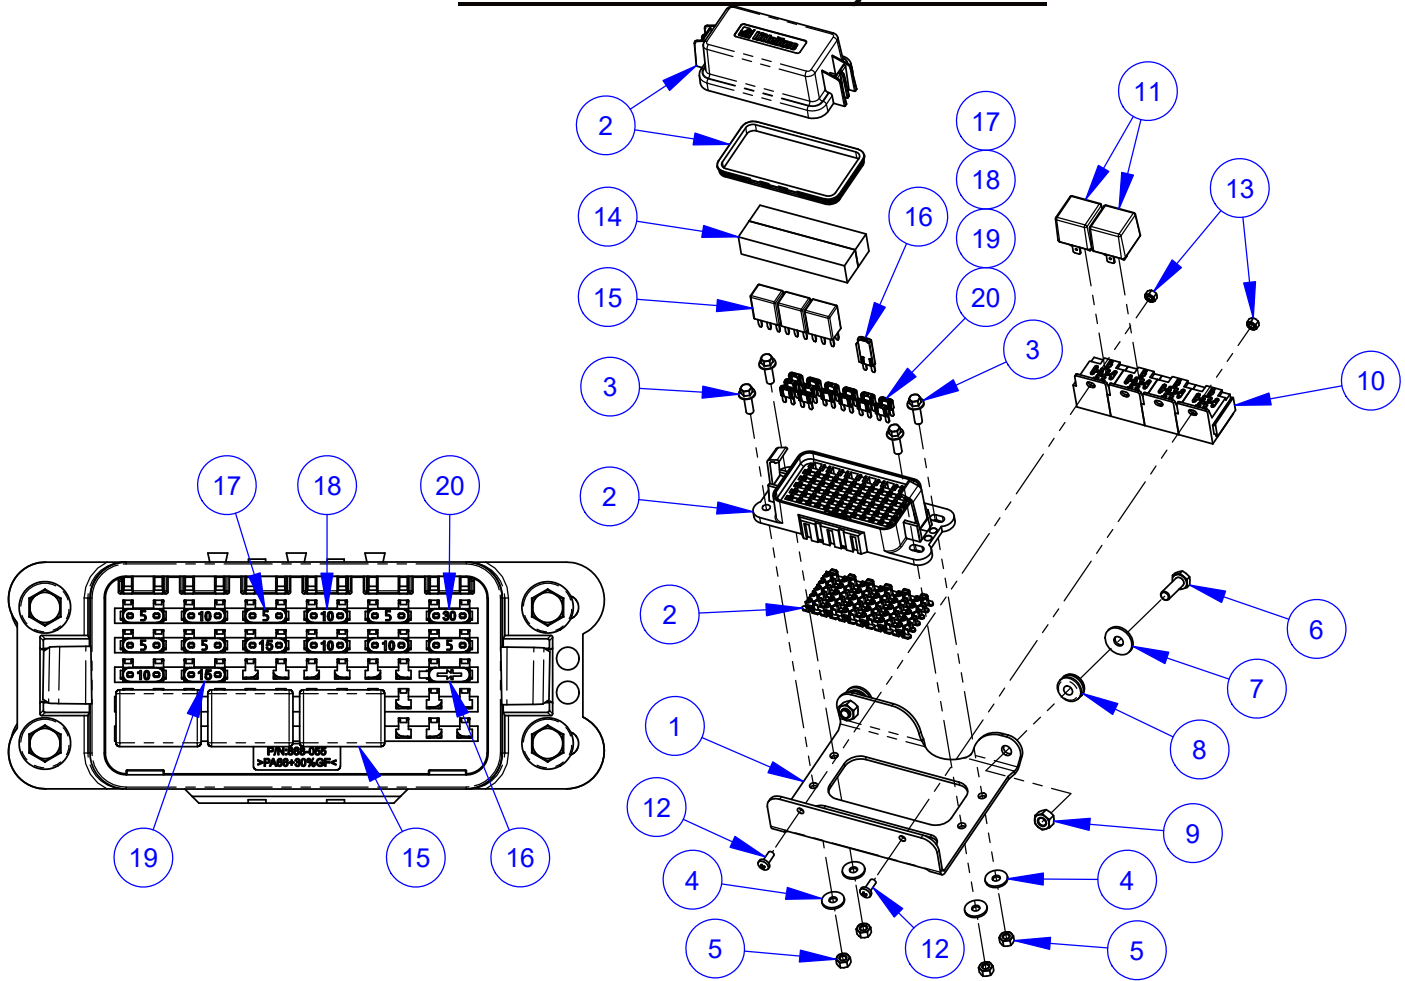

Power Block Assembly #6001137

ITEM	PART NO.	QTY.	DESCRIPTION
1	6016197	1	Fuse Block Bracket
2	2801521	1	Fuse Block Kit
3	2900328	4	Cap Screw, Hex Flange, M6-1.0 x 20mm
4	2901359	4	Fender Washer, M6
5	2900302	4	Lock Nut, M6-1.0 Nylon Insert
6	2900360	2	Cap Screw, Hex Hd., M8-1.25 x 25mm
7	2900383	2	Fender Washer, M8
8	2506011	2	Grommet, 5/16" I.D.
9	2900303	2	Lock Nut, M8-1.25 Nylon Insert
10	2800834	4	Mini Relay Connector
11	2801660	2	Relay, 40 Amp Mini
12	2900794	2	Machine Screw, Pan Hd., M5-0.8 x 12mm
13	2900301	2	Lock Nut, M5-0.8 Nylon Insert
14	6017491	2	Foam Cushion, 3/4" Thick
15	2801641	3	Relay, 35 Amp Micro
16	2808254	1	Diode, 6A
17	2801489	6	Fuse, 5 Amp Mini (Tan)
18	2801439	5	Fuse, 10 Amp Mini (Red)
19	2801440	2	Fuse, 15 Amp Mini (Blue)
20	2801597	1	Fuse, 30 Amp Mini (Green)