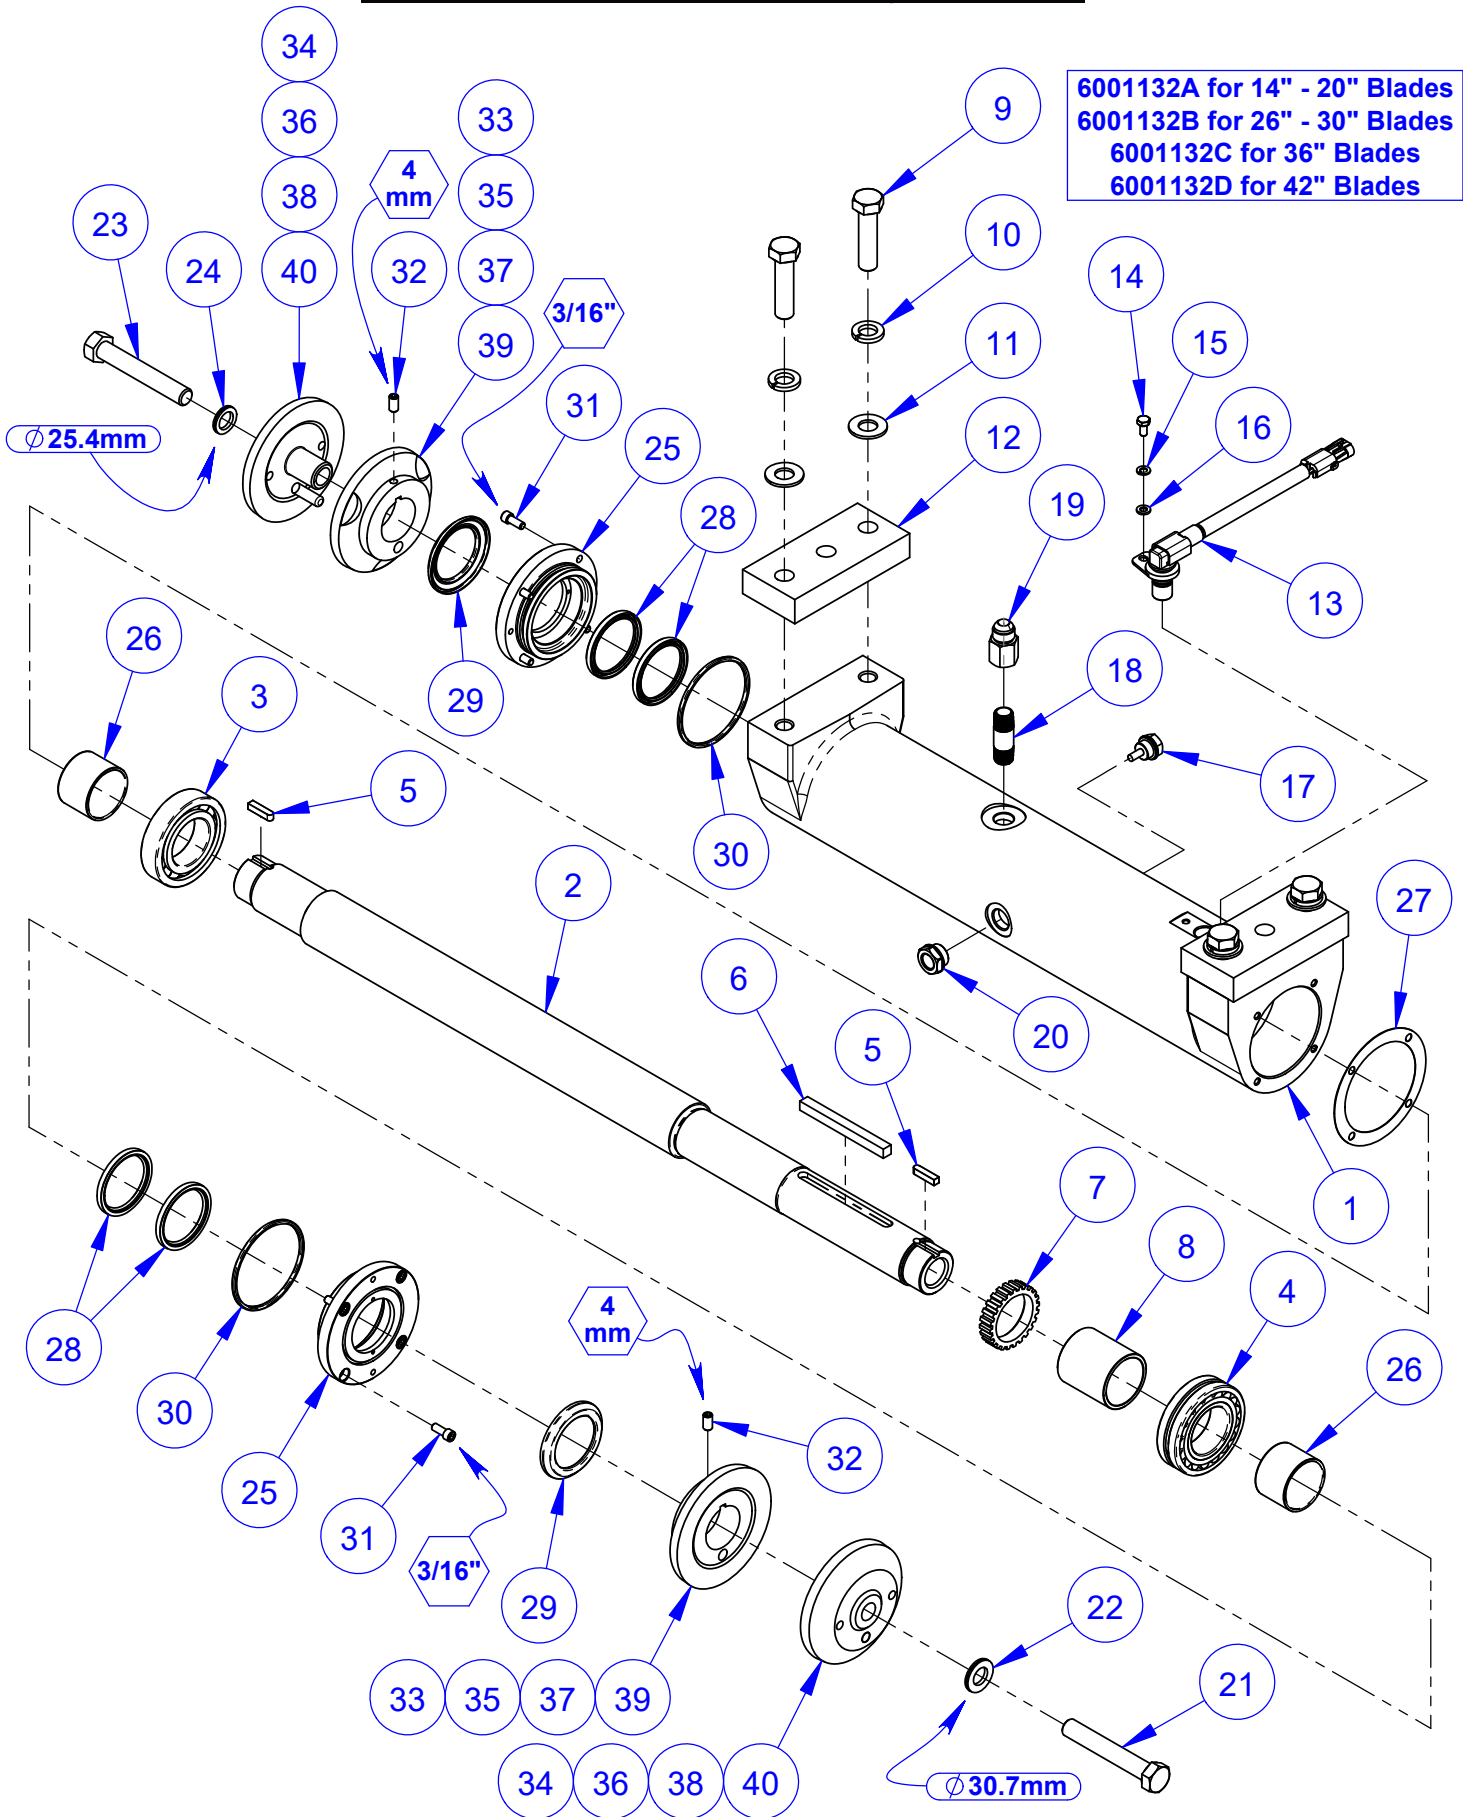

Oil Bath Blade Shaft Assembly #6001132

6001132A for 14" - 20" Blades
6001132B for 26" - 30" Blades
6001132C for 36" Blades
6001132D for 42" Blades

Oil Bath Blade Shaft Assembly #6001132

ITEM	PART NO.	6001132A QTY.	6001132B QTY.	6001132C QTY.	6001132D QTY.	DESCRIPTION
1	6001210	1	1	1	1	Oil Bath Blade Shaft Housing
2	6001406	1	1	1	1	Blade Shaft
3	2502197	1	1	1	1	Ball Bearing, 45mm x 85mm x 19mm
4	2504847	1	1	1	1	Spherical Roller Bearing 45x85x23
5	6011677	2	2	2	2	Key, 1/4" Sq. x 1.06
6	4645006	1	1	1	1	Key, 3/8" Sq. x 4"
7	6011666	1	1	1	1	Sensor Wheel, 24 Tooth
8	6001212	1	1	1	1	Spacer, 45mm x 56mm
9	2900527	4	4	4	4	Cap Screw, Hex Hd., 5/8-11 x 2-1/2"
10	2900113	4	4	4	4	Lock Washer, 5/8" Split
11	2900002	4	4	4	4	Flat Washer, 5/8" SAE
12	6013019	2	2	2	2	Blade Shaft Bearing Spacer 1"
13	2801657	1	1	1	1	Sensor Assembly
14	2900544	1	1	1	1	Cap Screw, Hex Hd., M6-1.0 x 12mm
15	2900765	1	1	1	1	Lock Washer, M6 Split
16	2901494	1	1	1	1	Flat Washer, M6
17	2502037	1	1	1	1	Magnetic Oil Drain Plug
18	3203073	1	1	1	1	Nipple, 3/8" NPT x 2" Long
19	3203072	1	1	1	1	Adapter, 3/8" F. Pipe to 1/2" M. JIC
20	2503872	1	1	1	1	Sight Glass, Oil Level
21	2900146	1	1	1	1	Cap Screw, Hex Hd., 5/8-11 x 4"
22	2900412	1	1	1	1	Wedge Lock Washer Pair, 5/8"
23	2900130	1	1	1	1	Cap Screw, Hex Hd., 5/8-11 x 4" LH
24	2901569	1	1	1	1	Wedge Lock Washer Pair, 5/8" LH
25	6011654	2	2	2	2	Blade Shaft End Cap
26	2504836	2	2	2	2	Seal Sleeve
27	6011656	1	1	1	1	Shim Pack
28	2504749	4	4	4	4	Seal 50X62X5
29	2504835	2	2	2	2	Axial Face Seal
30	2504978	2	2	2	2	Quad Ring -234
31	2901173	8	8	8	8	Cap Screw, Soc. Hd., 1/4-20 x 5/8"
32	2900418	2	2	2	2	Set Screw, Soc. Hd., 5/16-18 x 5/8"
33	6010036	2	-	-	-	Inner Flange 4-1/2"
34	6010037	2	-	-	-	Outer Flange 4-1/2" with Pin
35	6010255	-	2	-	-	Inner Flange 5"
36	6047907	-	2	-	-	Outer Flange 5" with Pin
37	6010038	-	-	2	-	Inner Flange 6"
38	6010039	-	-	2	-	Outer Flange 6" with Pin
39	6017230	-	-	-	2	Inner Flange 7"
40	6017231	-	-	-	2	Outer Flange 7" with Pin