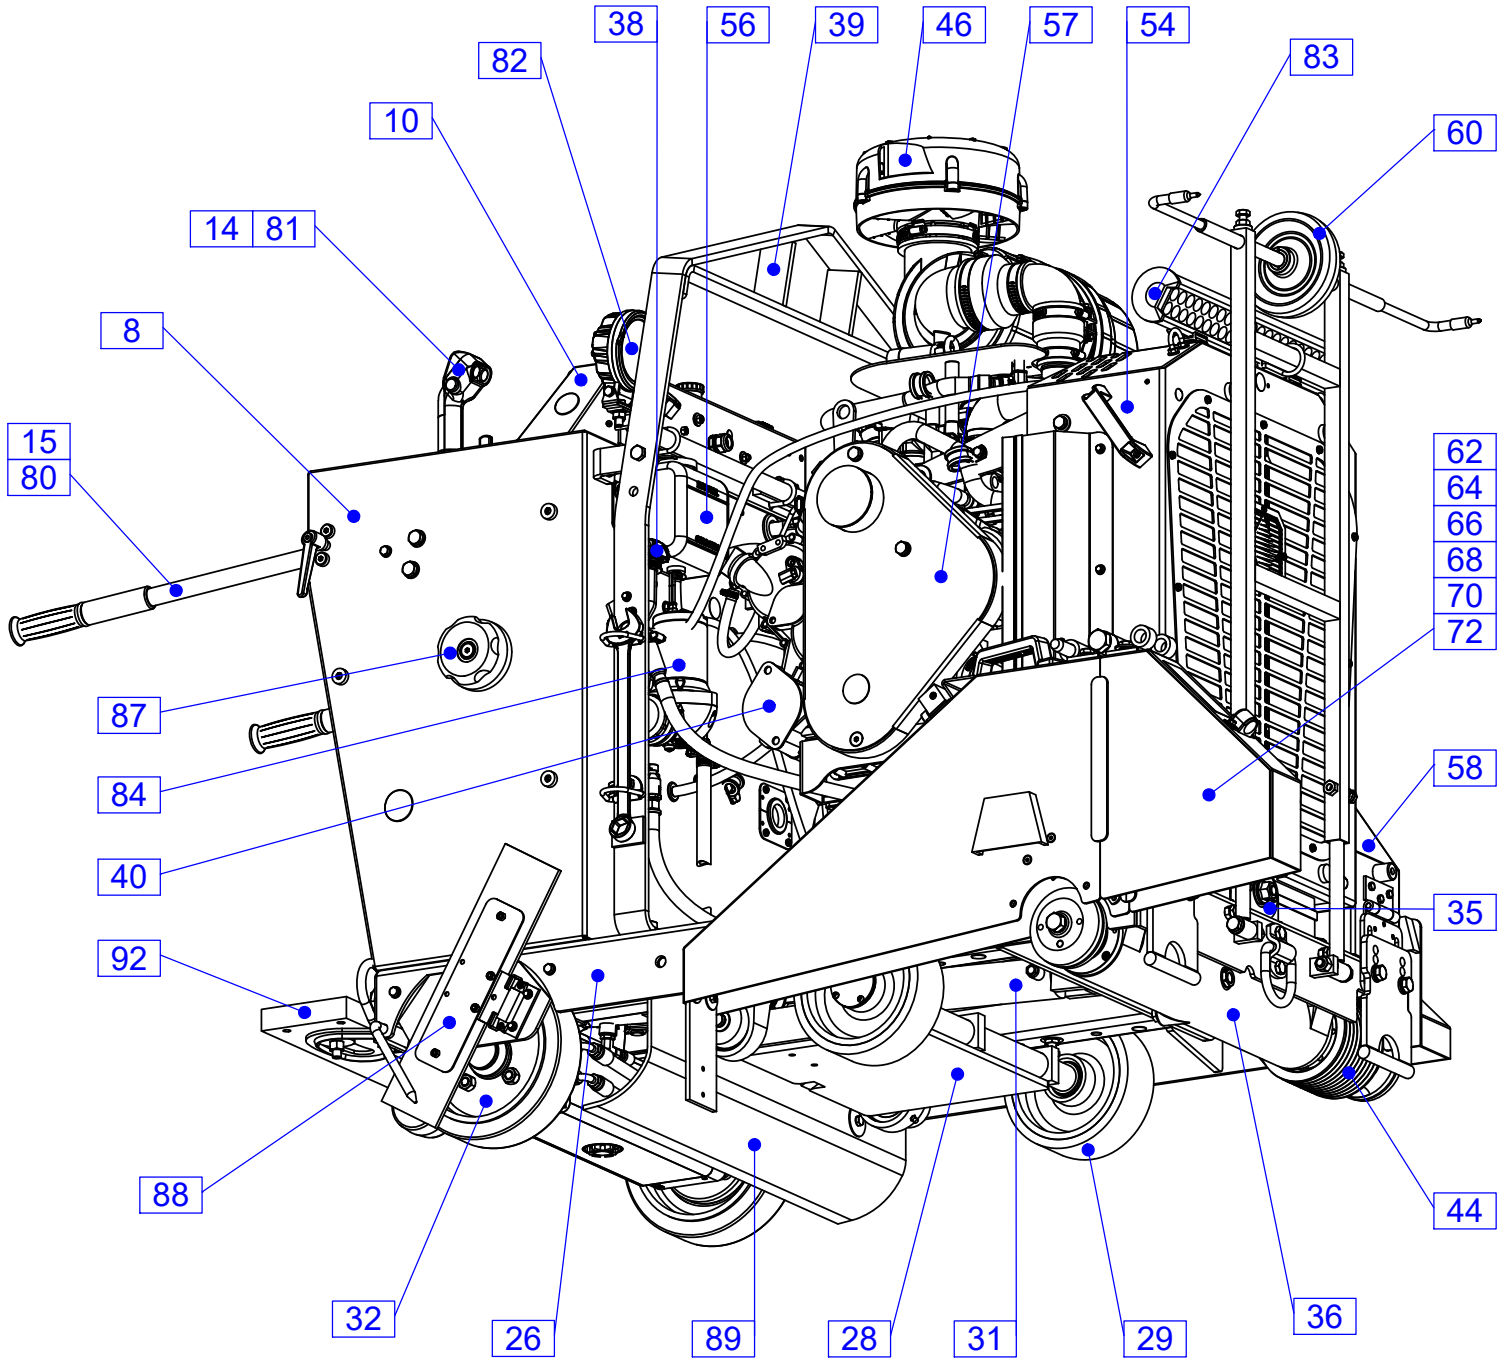

Table of Contents

Pictorial Page Index.....	4,5	Radiator Assembly.....	52,53
Controls Legend.....	6	Radiator Shroud Assembly.....	54,55
Quick Reference Service Filters/Belts/Fluids	7	Coolant Tank Assembly.....	56
Frame Upright Assembly.....	8,9	Engine Belt Guard Assembly.....	57
Display Dash Assembly.....	10,11	Belt Guard Assembly.....	58,59
Speed Control Lever Assembly.....	12,13	Dual Front Pointer Assembly.....	60
Control Grip Assembly (2 button).....	14	14" Blade Guard Assembly.....	62,63
Handle Bar Assembly (3 position).....	15	20" Blade Guard Assembly.....	64,65
ECM Assembly.....	16	26" Blade Guard Assembly.....	66,67
Power Block Assembly.....	17	30" Blade Guard Assembly.....	68,69
Battery Assembly.....	18,19	36" Blade Guard Assembly.....	70,71
Hydraulic Lift Pump Assembly.....	20	42" Blade Guard Assembly.....	72,73
Rear Cover Screen Assembly.....	21	Blade Stacking Kit (up to 1-1/2").....	74,75
Fuel Tank Assembly.....	22	Blade Spacing Kit (up to 2").....	76,77
Fuel Supply Assembly.....	23	Blade Spacing Kit (up to 4").....	78,79
Fuel Cooler Assembly.....	24	Power Handle Bar Assembly.....	80
Water Supply Assembly.....	25	Control Grip Assembly (3 button).....	81
Frame Base Assembly.....	26,27	LED Spot Light Assembly.....	82
Front Axle Assembly.....	28	LED Light Bar Assembly.....	83
Front Wheel Assembly.....	29	Water Pump Assembly.....	84
Rotary Sensor Assembly.....	30	Auto Water System Kit.....	85
Hydraulic Cylinder Assembly.....	31	Water Pressure Switch Kit.....	86
Rear Axle Assembly.....	32,33	Blade Storage Assembly.....	87
Valve Block Assembly.....	34	Slurry Shield Assembly.....	88
Belt Tensioner Assembly.....	35	Slurry Flap Assembly.....	89
Oil Bath Blade Shaft Assembly.....	36,37	Rope Recoil Assembly.....	90
Filler Spout Assembly.....	38	Max Battery Assembly.....	91
Frame Lift Assembly.....	39	Weight Kit.....	92
Engine Assembly.....	40,41	Bogie Wheel Assembly.....	93
PTO Assembly.....	42,43	Battery Jumper Terminal Kit.....	94
Belt Drive Assembly.....	44	CAT Cellular Radio Kit.....	95
Rotary Tensioners Assembly.....	45	Decal Group.....	96
Air Intake Assembly.....	46,47	Wiring Diagram.....	97
Hydro Pump Assembly.....	48	Notes.....	98
Reservoir Tank Assembly.....	49	Blade Speed Conversion Charts.....	99
Fan Drive Assembly.....	50,51	Warranty.....	100

Pictorial Page Index