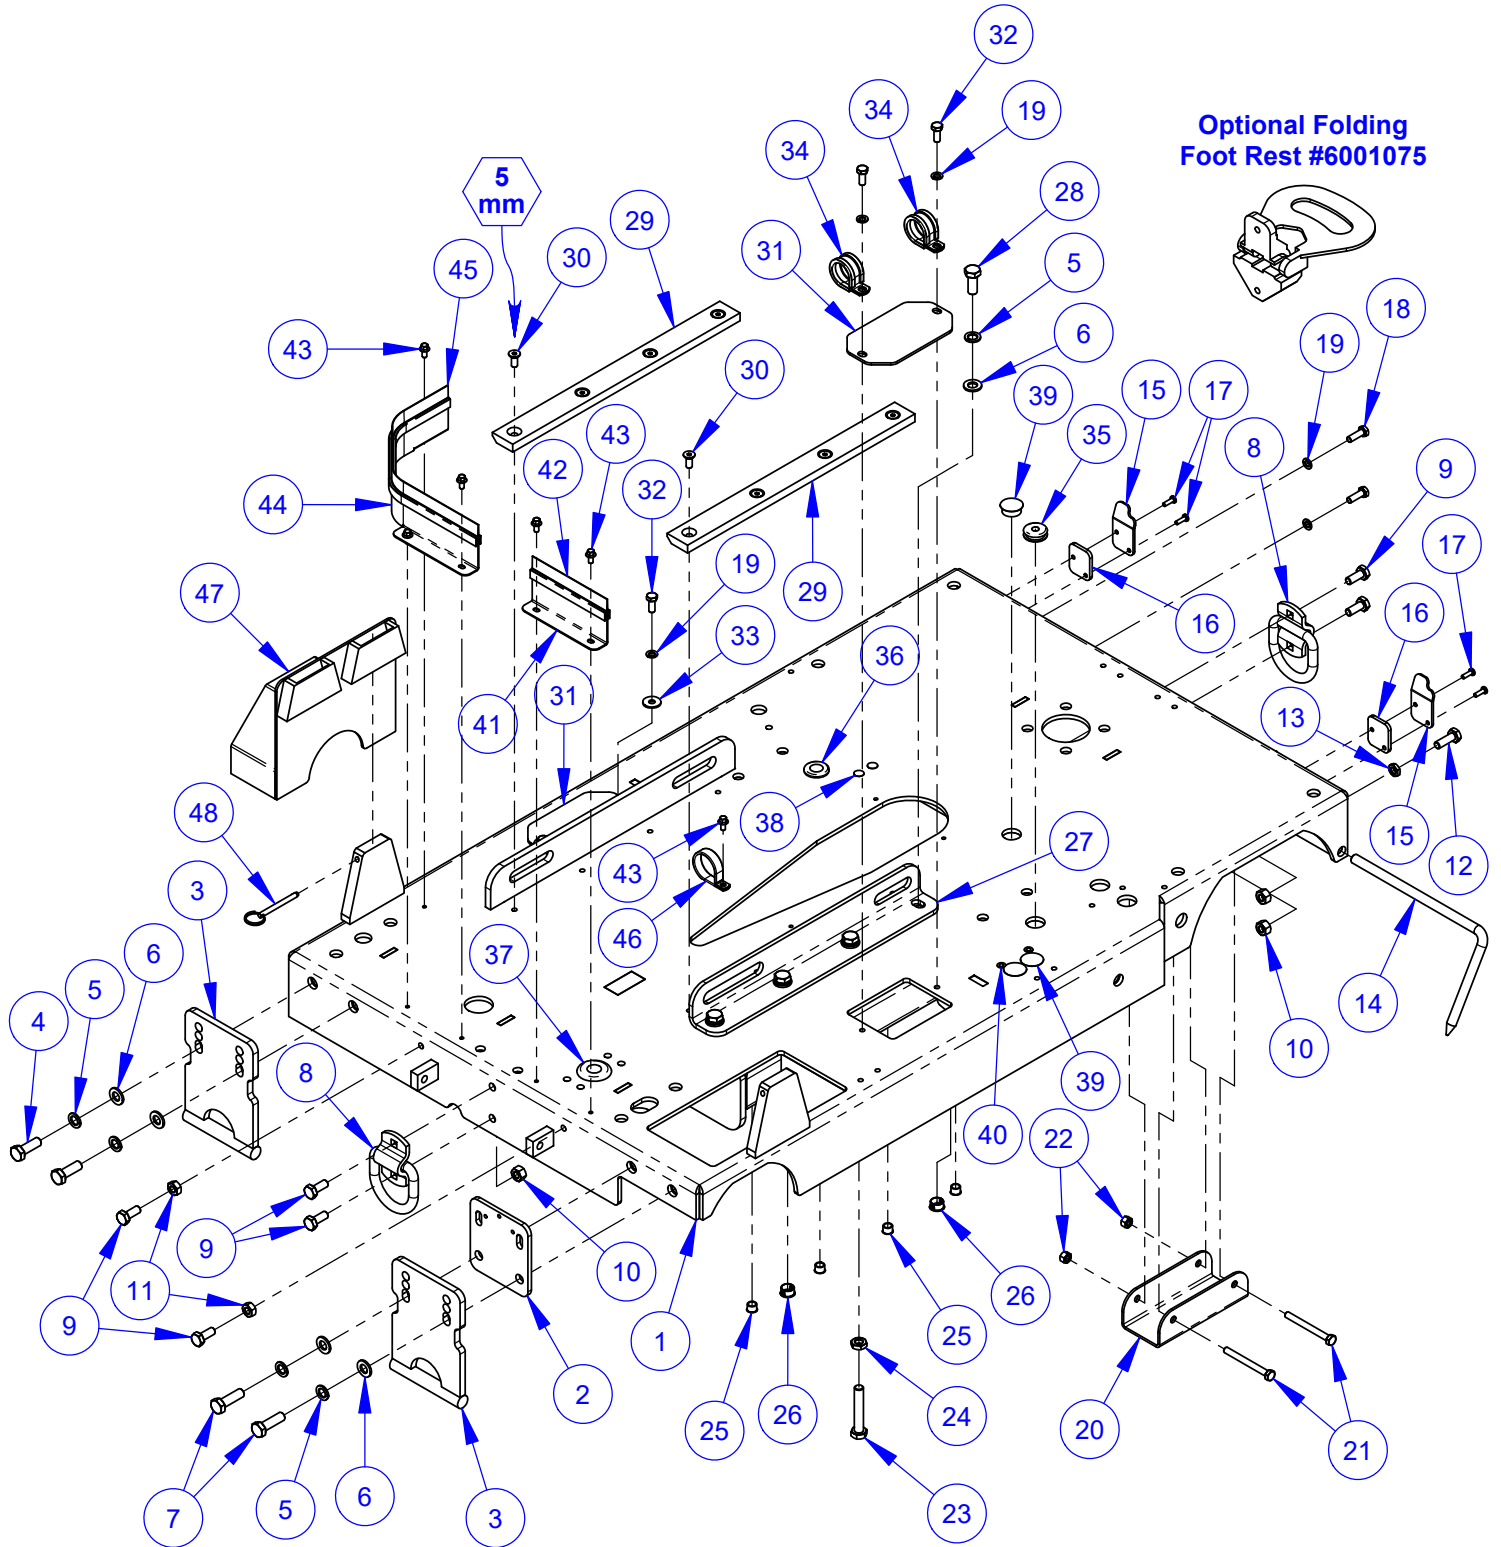

Frame Base Assembly #6001130

Frame Base Assembly #6001130

ITEM	PART NO.	QTY.	DESCRIPTION
1	6001440	1	Frame Base Weldment
2	6010973	1	Guard Attachment Plate
3	6017213	2	Skid Plate
4	2900801	2	Cap Screw, Hex Hd., M12-1.75 x 35mm
5	2900699	8	Lock Washer, M12 Split
6	2901357	8	Flat Washer, M12
7	2900331	2	Cap Screw, Hex Hd., M12-1.75 x 40mm
8	2504368	2	Tie Down
9	2900333	6	Cap Screw, Hex Hd., M10-1.5 x 25mm
10	2900304	4	Lock Nut, M10-1.5 Nylon Insert
11	2900325	2	Hex Nut, M10-1.5
12	2900223	2	Cap Screw, Hex Hd., M10-1.5 x 30mm
13	2902413	2	Hex Jam Nut, M10-1.5
14	6010683	2	Rear Pointer Rod
15	6001332	2	Screen Pivot Tab
16	6001333	2	Tab Spacer
17	2902122	4	Machine Screw, Pan Hd., M5-0.8 x 16mm
18	2900360	4	Cap Screw, Hex Hd., M8-1.25 x 25mm
19	2900763	8	Lock Washer, M8 Split
20	6017323	2	Rail Shoe
21	2901141	4	Cap Screw, Hex Hd., M8-1.25 x 80mm
22	2900303	4	Lock Nut, M8-1.25 Nylon Insert
23	2901347	2	Tap Bolt, Hex Hd., M12-1.75 x 70mm
24	2901386	2	Jam Nut, M12-1.75
25	2500204	8	Plug, 1/2" Hole
26	2503745	4	Plug, 11/16" Hole
27	6001251	1	Engine Guide
28	2900330	4	Cap Screw, Hex Hd., M12-1.75 x 30mm
29	6001252	2	Engine Slide Bar
30	2900611	8	Cap Screw, Flat Hd., M8-1.25 x 20mm
31	6001337	2	Wheel Well Cover
32	2900329	4	Cap Screw, Hex Hd., M8-1.25 x 20mm
33	2900383	2	Fender Washer, M8
34	2504465	2	Hose Clamp, 1-1/4" x 3/4" Wide
35	2506118	1	Grommet, 3/8" I.D.
36	2503742	1	Grommet, 11/16" I.D.
37	2505309	1	Grommet, 3/4" I.D.
38	2501287	2	Plug, 7/16" Hole
39	2500489	3	Plug, 1" Hole
40	2503744	2	Plug, 1/4" Hole (Tapered)
41	6001306	1	Air Shield (Short)
42	6001307	1	Edge Trim Seal 5-1/2"
43	2901370	6	Cap Screw, Hex Flange, M6-1.0 x 12mm
44	6001308	1	Air Shield (Curved)
45	6001309	1	Edge Trim Seal 15-1/2"
46	2504940	1	Clamp, 1-1/2" Loop
47	6010645	1	Shaft/Flange Guard (Wide)
48	2900156	1	Lock Pin with Ring