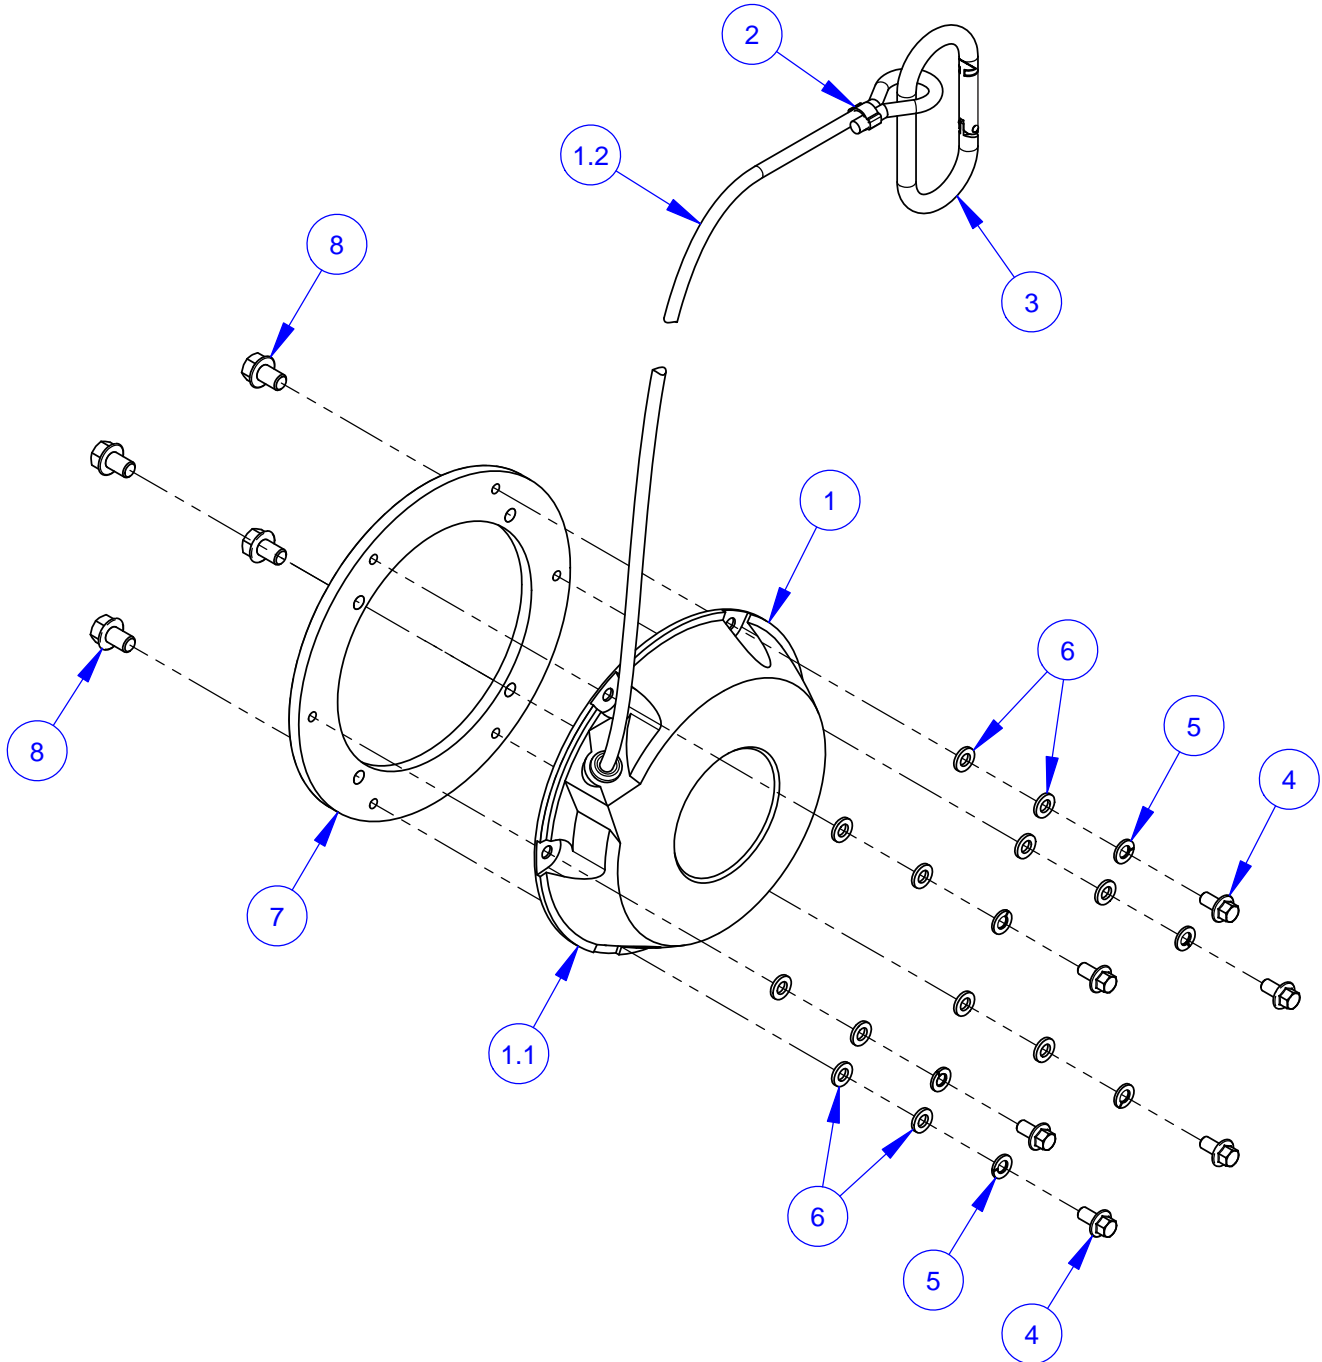

Rope Recoil Assembly #6016032

ITEM	PART NO.	QTY.	DESCRIPTION
1	6016250	1	Recoil with Rope
1.1	2701810	1	Recoil
1.2	6016251	1	Rope, 12 Foot
2	3200221	1	Pinch Clamp, Two Ear
3	2506136	1	Carabiner, Snap Link
4	2901370	6	Cap Screw, Hex Flange, M6-1.0 x 12mm
5	2900765	6	Lock Washer, M6 Split
6	2901494	12	Flat Washer, M6
7	6016165	1	Recoil Mounting Ring
8	2902071	4	Cap Screw, Hex Flange, M8-1.25 x 12mm