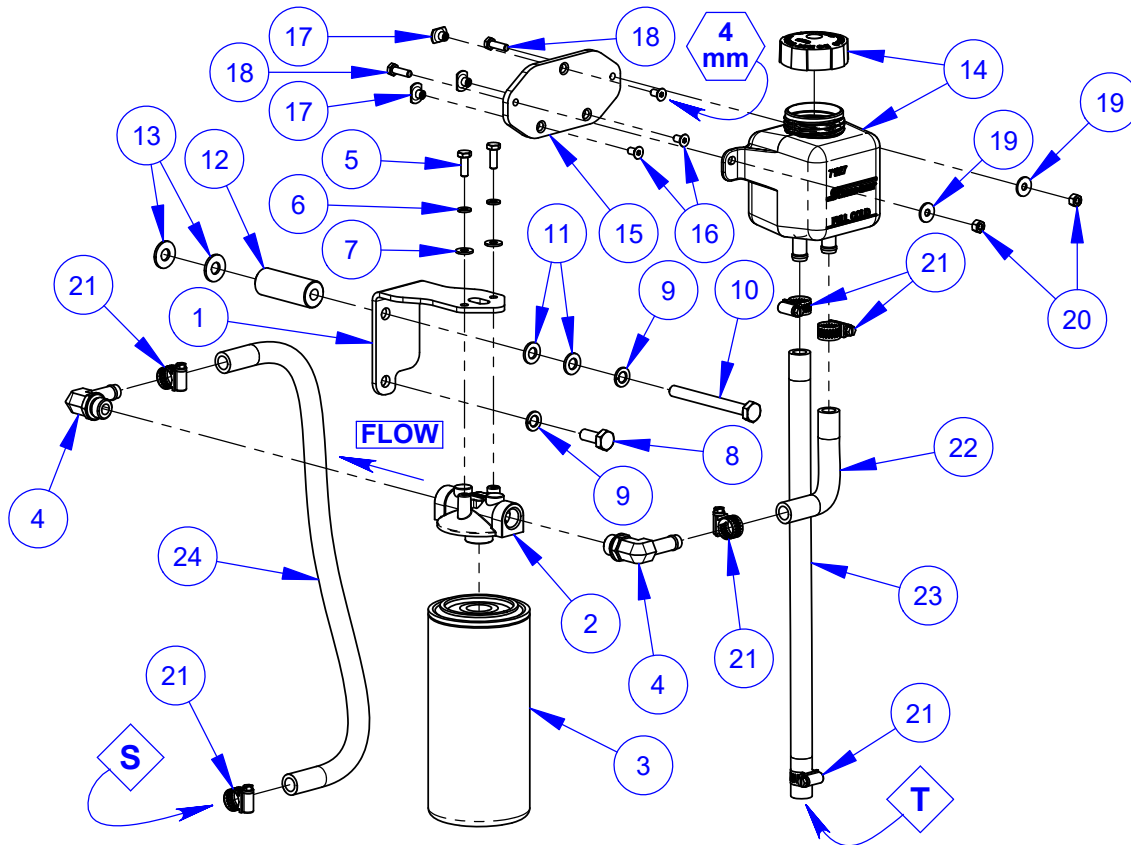

Reservoir Tank Assembly #6001141

ITEM	PART NO.	QTY.	DESCRIPTION
1	6001245	1	Oil Filter Mount Bracket
2	3201970	1	Filter Head
3	3201971	1	Filter Element
4	3201896	2	Elbow, 1/2" O-Ring to 1/2" Hose Bead
5	2900144	2	Cap Screw, Hex Hd., 1/4-20 x 3/4"
6	2900024	2	Lock Washer, 1/4" Split
7	2900009	2	Flat Washer, 1/4" SAE
8	2900333	1	Cap Screw, Hex Hd., M10-1.5 x 25mm
9	2900321	2	Lock Washer, M10 Split
10	2900320	1	Cap Screw, Hex Hd., M10-1.5 x 100mm
11	2901356	2	Flat Washer, M10
12	6001246	1	Mount Spacer
13	2900473	2	Flat Washer, 3/8" USS
14	2503796	1	Reservoir Tank & Cap
15	6001244	1	Reservoir Tank Mount
16	2901337	3	Cap Screw, Flat Hd., M6-1.0 x 12mm
17	2902404	3	Tab Base Nut, M6-1.0
18	2900310	2	Cap Screw, Hex Hd., M6-1.0 x 20mm
19	2901359	2	Fender Washer, M6
20	2900302	2	Lock Nut, M6-1.0 Nylon Insert
21	3200016	6	Hose Clamp #8
22	6017238	1	Hose, 1/2" I.D. x 6"
23	6001282	1	Hose, 1/2" I.D. x 17"
24	6001283	1	Hose, 1/2" I.D. x 22"