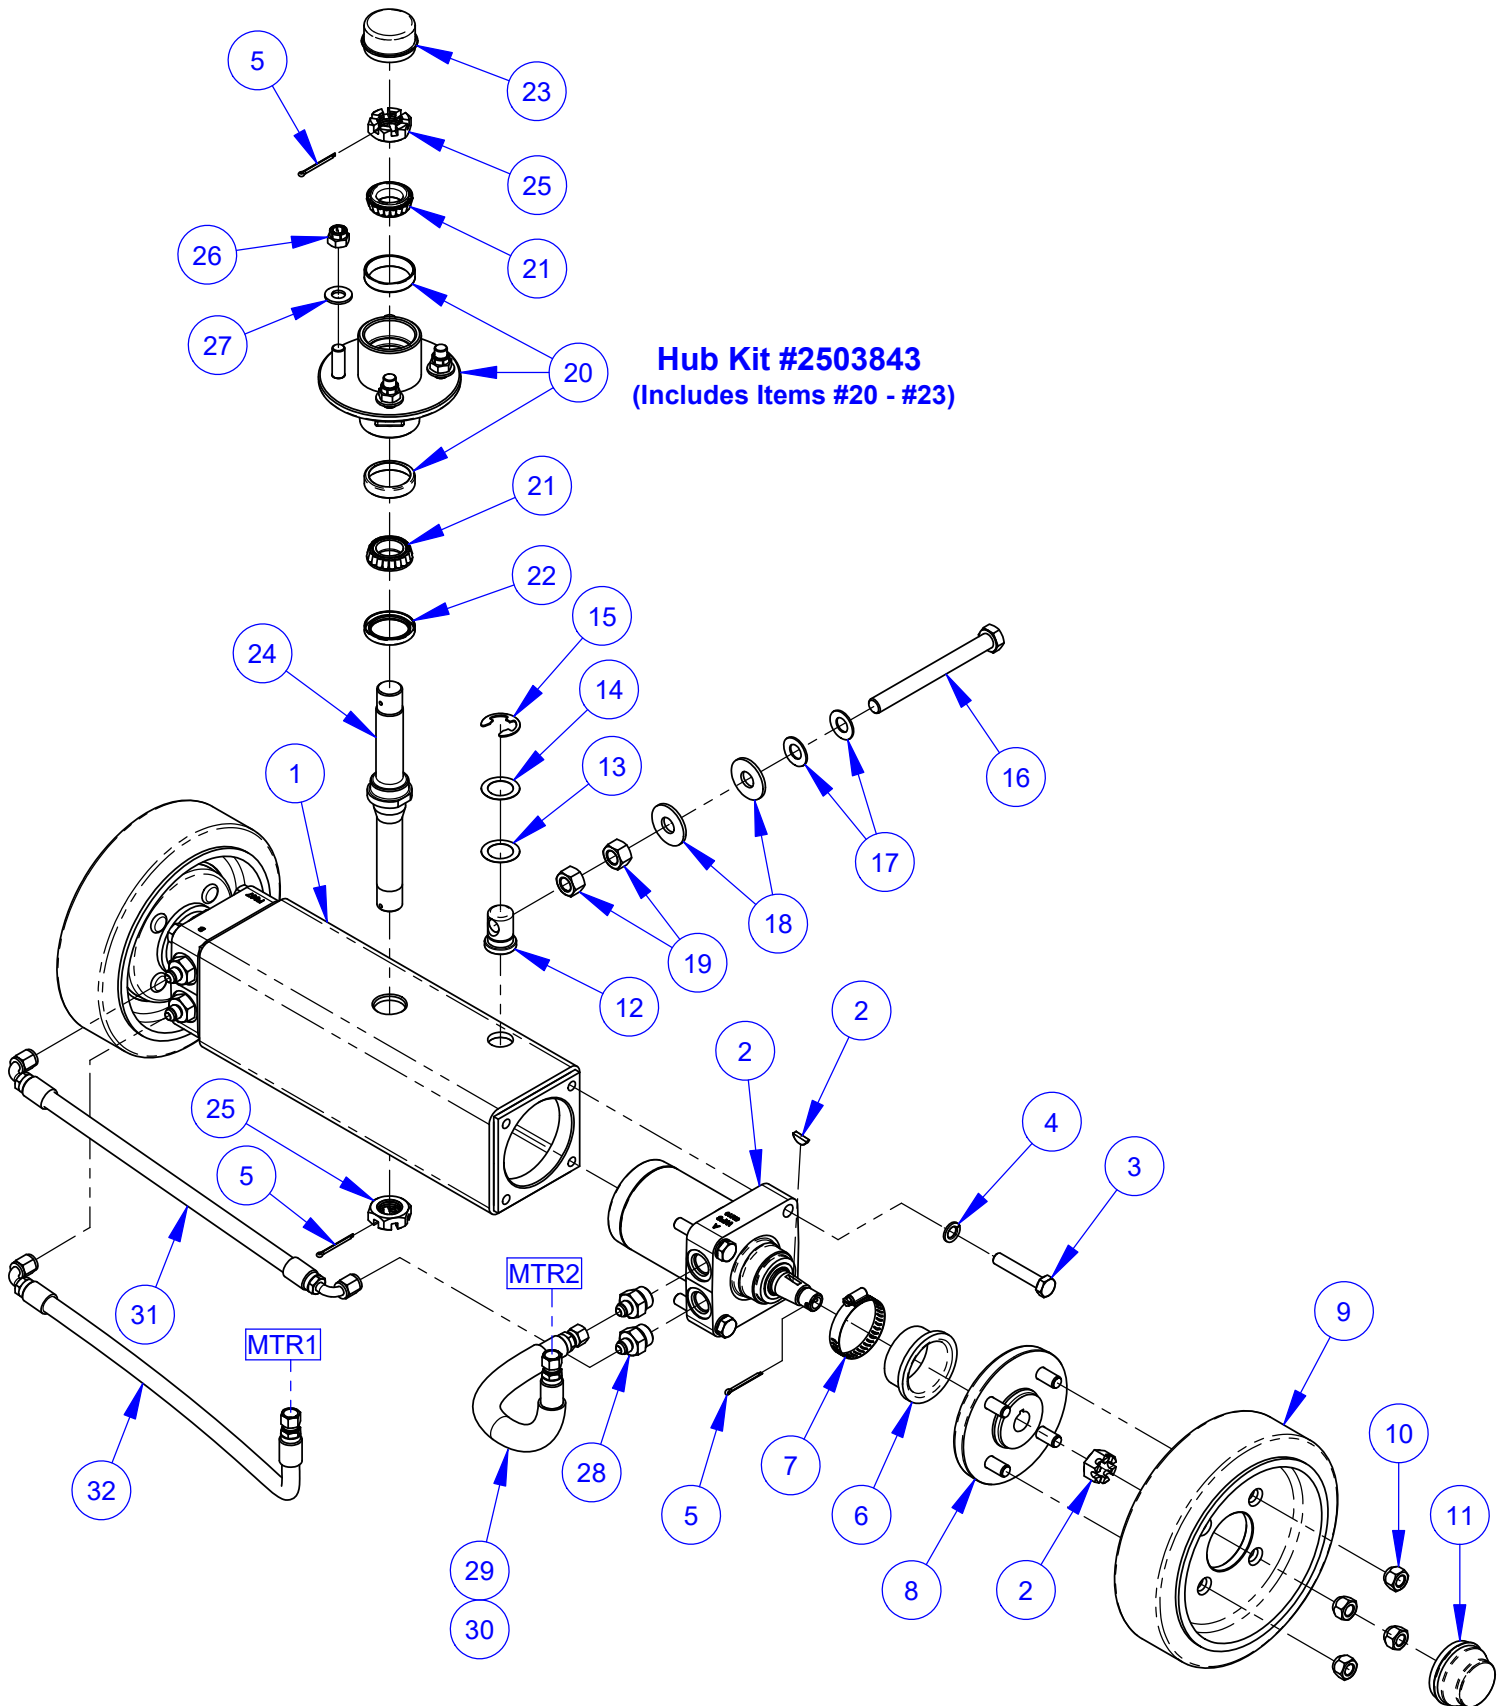

Rear Axle Assembly #6001153

Hub Kit #2503843
(Includes Items #20 - #23)

Rear Axle Assembly #6001153

ITEM	PART NO.	QTY	DESCRIPTION
1	6017383	1	Motor Mount Tube Weldment
2	2600654	2	Parker Wheel Motor
	2901327	1	Woodruff Key #9, 3/16" x 3/4"
	2703207	1	Hex Slotted Nut, 3/4-16
3	2900359	8	Cap Screw, Hex Hd., M12-1.75 x 65mm
4	2900699	8	Lock Washer, M12 Split
5	2900950	4	Cotter Pin, 1/8" x 1-1/2"
6	2506071	2	Sleeve Reducer, 2-1/2" to 2-1/4" I.D.
7	3200095	2	Hose Clamp #32
8	2502175	2	Wheel Hub
9	2502174	2	Wheel, 10" Rear
10	2902518	8	Lug Nut, 1/2-20 x 13/16 Hex
11	2502176	2	Hub Cap
12	6017378	1	Swivel, M16
13	2900938	1	Shim, 1" x 1-1/2" x .010"
14	2900940	1	Shim, 1" x 1-1/2" x .015"
15	2501224	1	E-Ring, 1"
16	2901351	1	Tap Bolt, Hex Hd., M16-2.0 x 160mm
17	2900478	2	Belleville Washer, 5/8"
18	2900721	2	Flat Washer, 5/8" USS Hardened
19	2901352	2	Hex Nut, M16-2.0
20	2503794	1	Hub with Bearing Cups
	2501222	2	Tapered Bearing Cup
21	2503766	2	Tapered Bearing Cone, 1-1/16"
22	2503767	1	Seal, Double Lip 1-1/2" ID
23	2503795	1	Grease Cap 2"
24	6017322	1	Kingpin
25	2707220	2	Hex Nut, 1"-14 Slotted
26	2900833	4	Lock Nut, 1/2-20 Flex Top
27	2900058	4	Flat Washer, 1/2" SAE
28	3201724	4	Adapter, 5/8" O-Ring to 3/8" M. JIC
29	6016235	1	Hose Sleeving 9"
30	6017295	1	Hose Assembly 3/8" x 14"
31	6017020	1	Hose Assembly 3/8" x 18-1/4"
32	6017296	1	Hose Assembly 3/8" x 25"