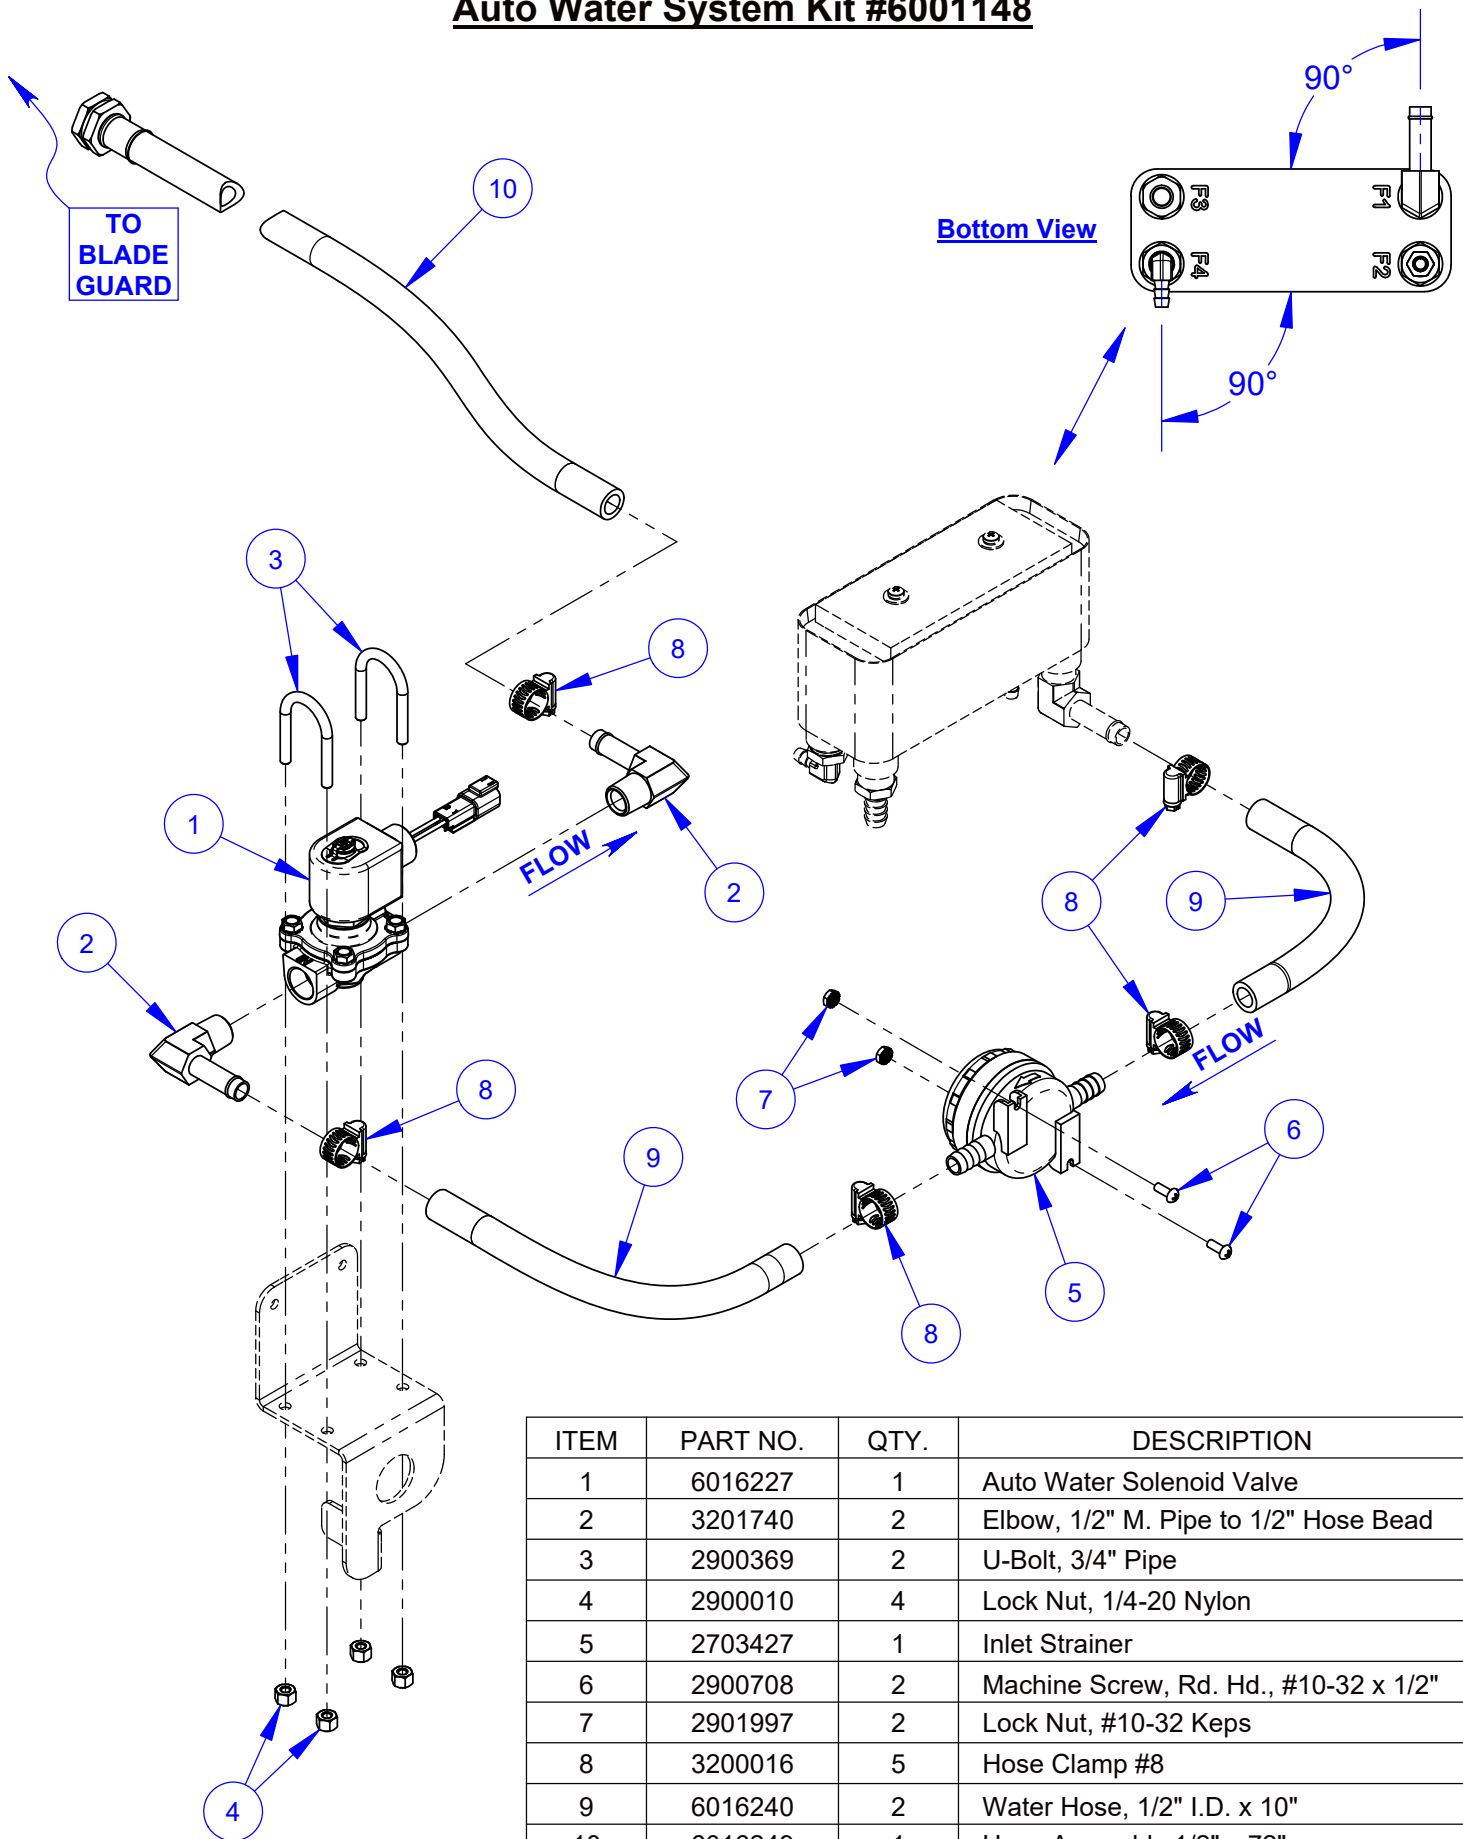

Auto Water System Kit #6001148

ITEM	PART NO.	QTY.	DESCRIPTION
1	6016227	1	Auto Water Solenoid Valve
2	3201740	2	Elbow, 1/2" M. Pipe to 1/2" Hose Bead
3	2900369	2	U-Bolt, 3/4" Pipe
4	2900010	4	Lock Nut, 1/4-20 Nylon
5	2703427	1	Inlet Strainer
6	2900708	2	Machine Screw, Rd. Hd., #10-32 x 1/2"
7	2901997	2	Lock Nut, #10-32 Keps
8	3200016	5	Hose Clamp #8
9	6016240	2	Water Hose, 1/2" I.D. x 10"
10	6016249	1	Hose Assembly 1/2" x 72"