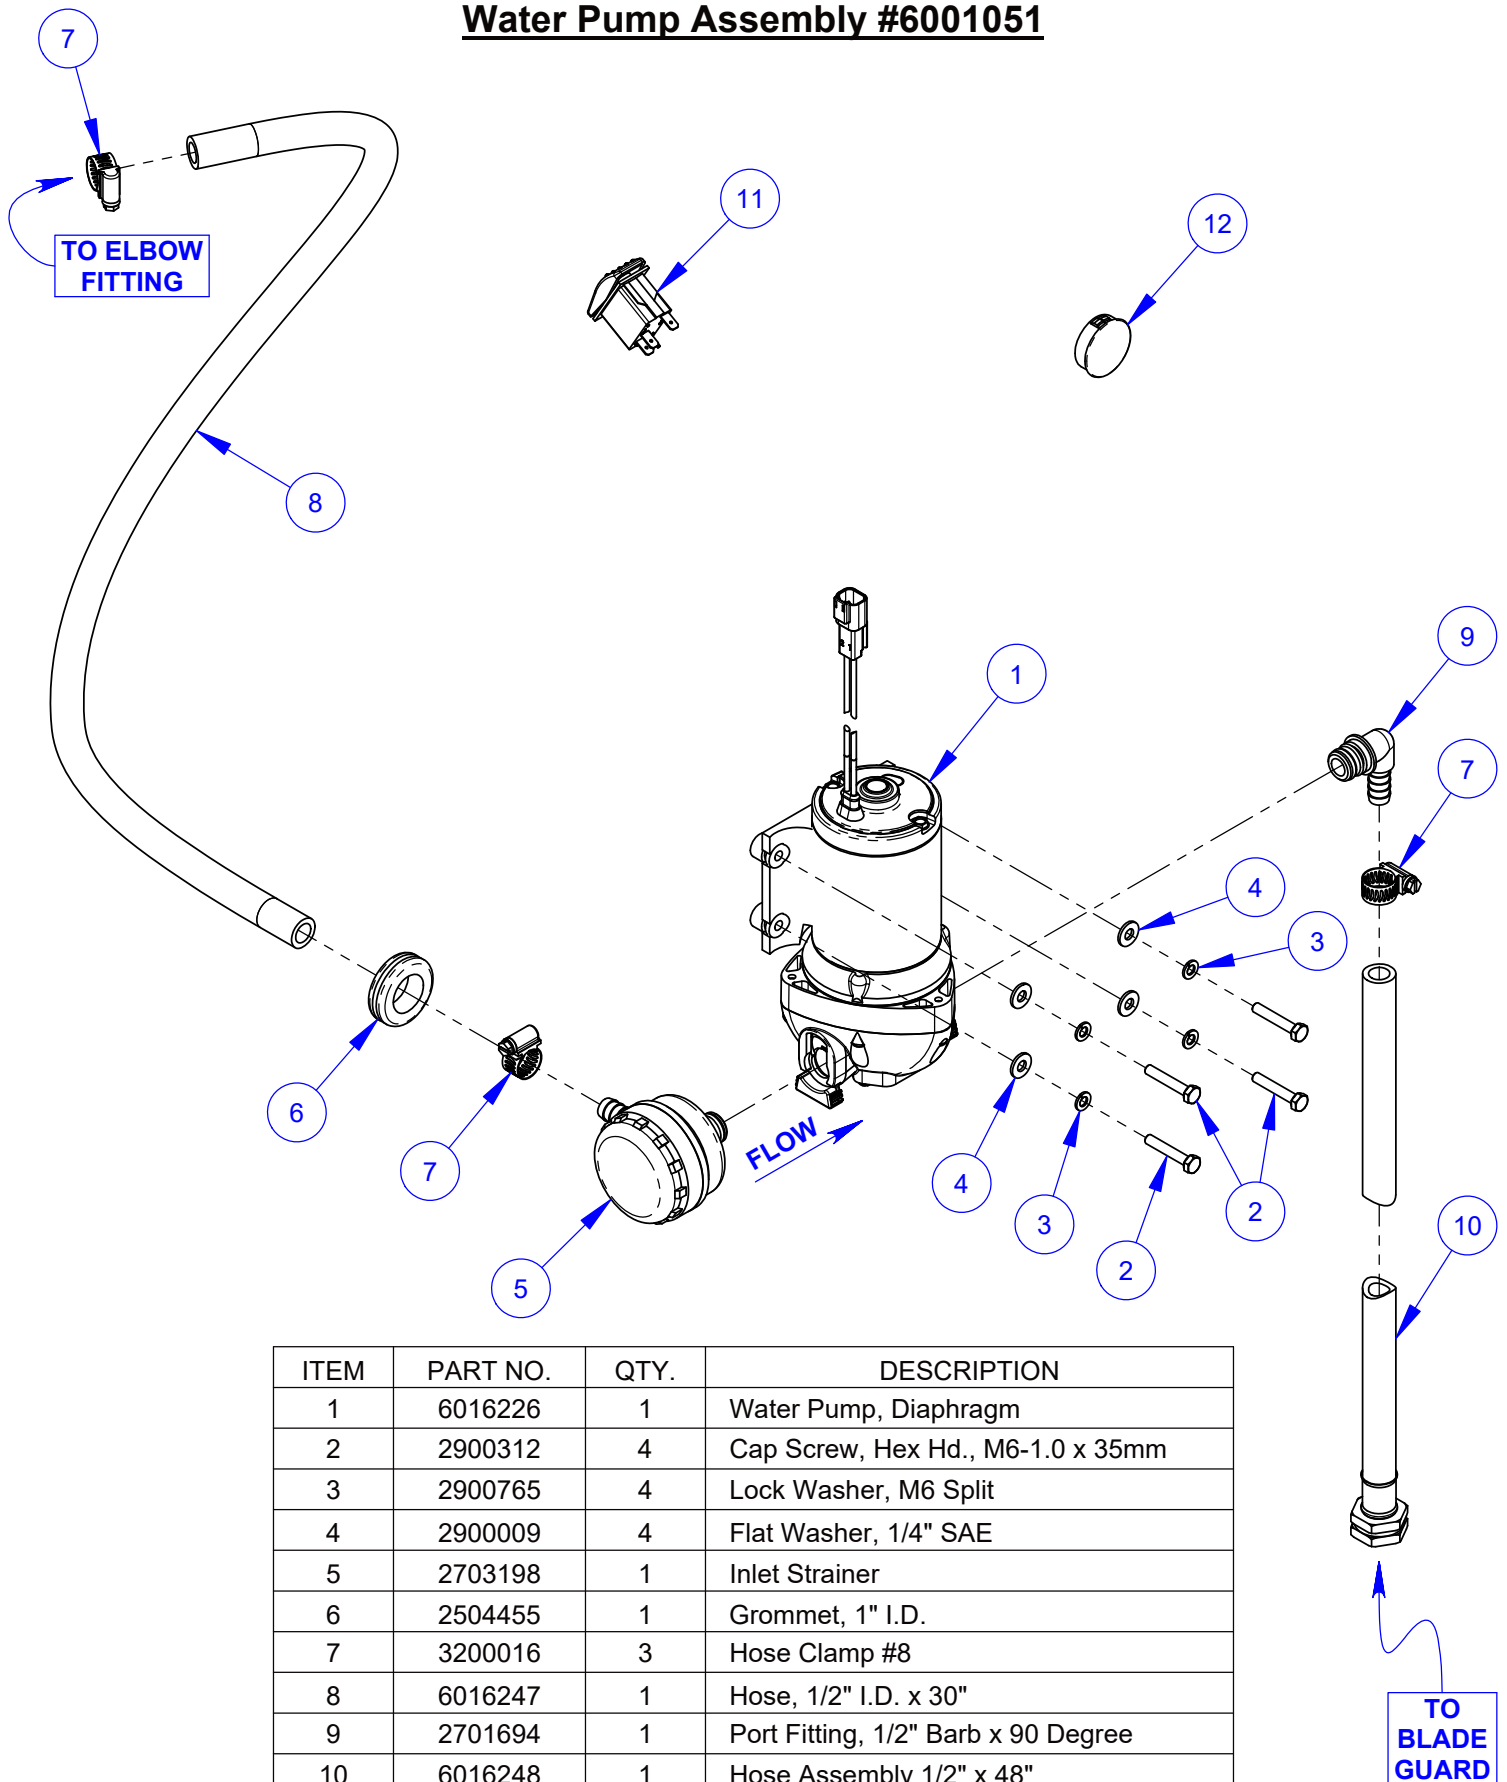

Water Pump Assembly #6001051

ITEM	PART NO.	QTY.	DESCRIPTION
1	6016226	1	Water Pump, Diaphragm
2	2900312	4	Cap Screw, Hex Hd., M6-1.0 x 35mm
3	2900765	4	Lock Washer, M6 Split
4	2900009	4	Flat Washer, 1/4" SAE
5	2703198	1	Inlet Strainer
6	2504455	1	Grommet, 1" I.D.
7	3200016	3	Hose Clamp #8
8	6016247	1	Hose, 1/2" I.D. x 30"
9	2701694	1	Port Fitting, 1/2" Barb x 90 Degree
10	6016248	1	Hose Assembly 1/2" x 48"
11	2800808	1	Rocker Switch
12	2506087	1	Plug, 1-3/8" Hole