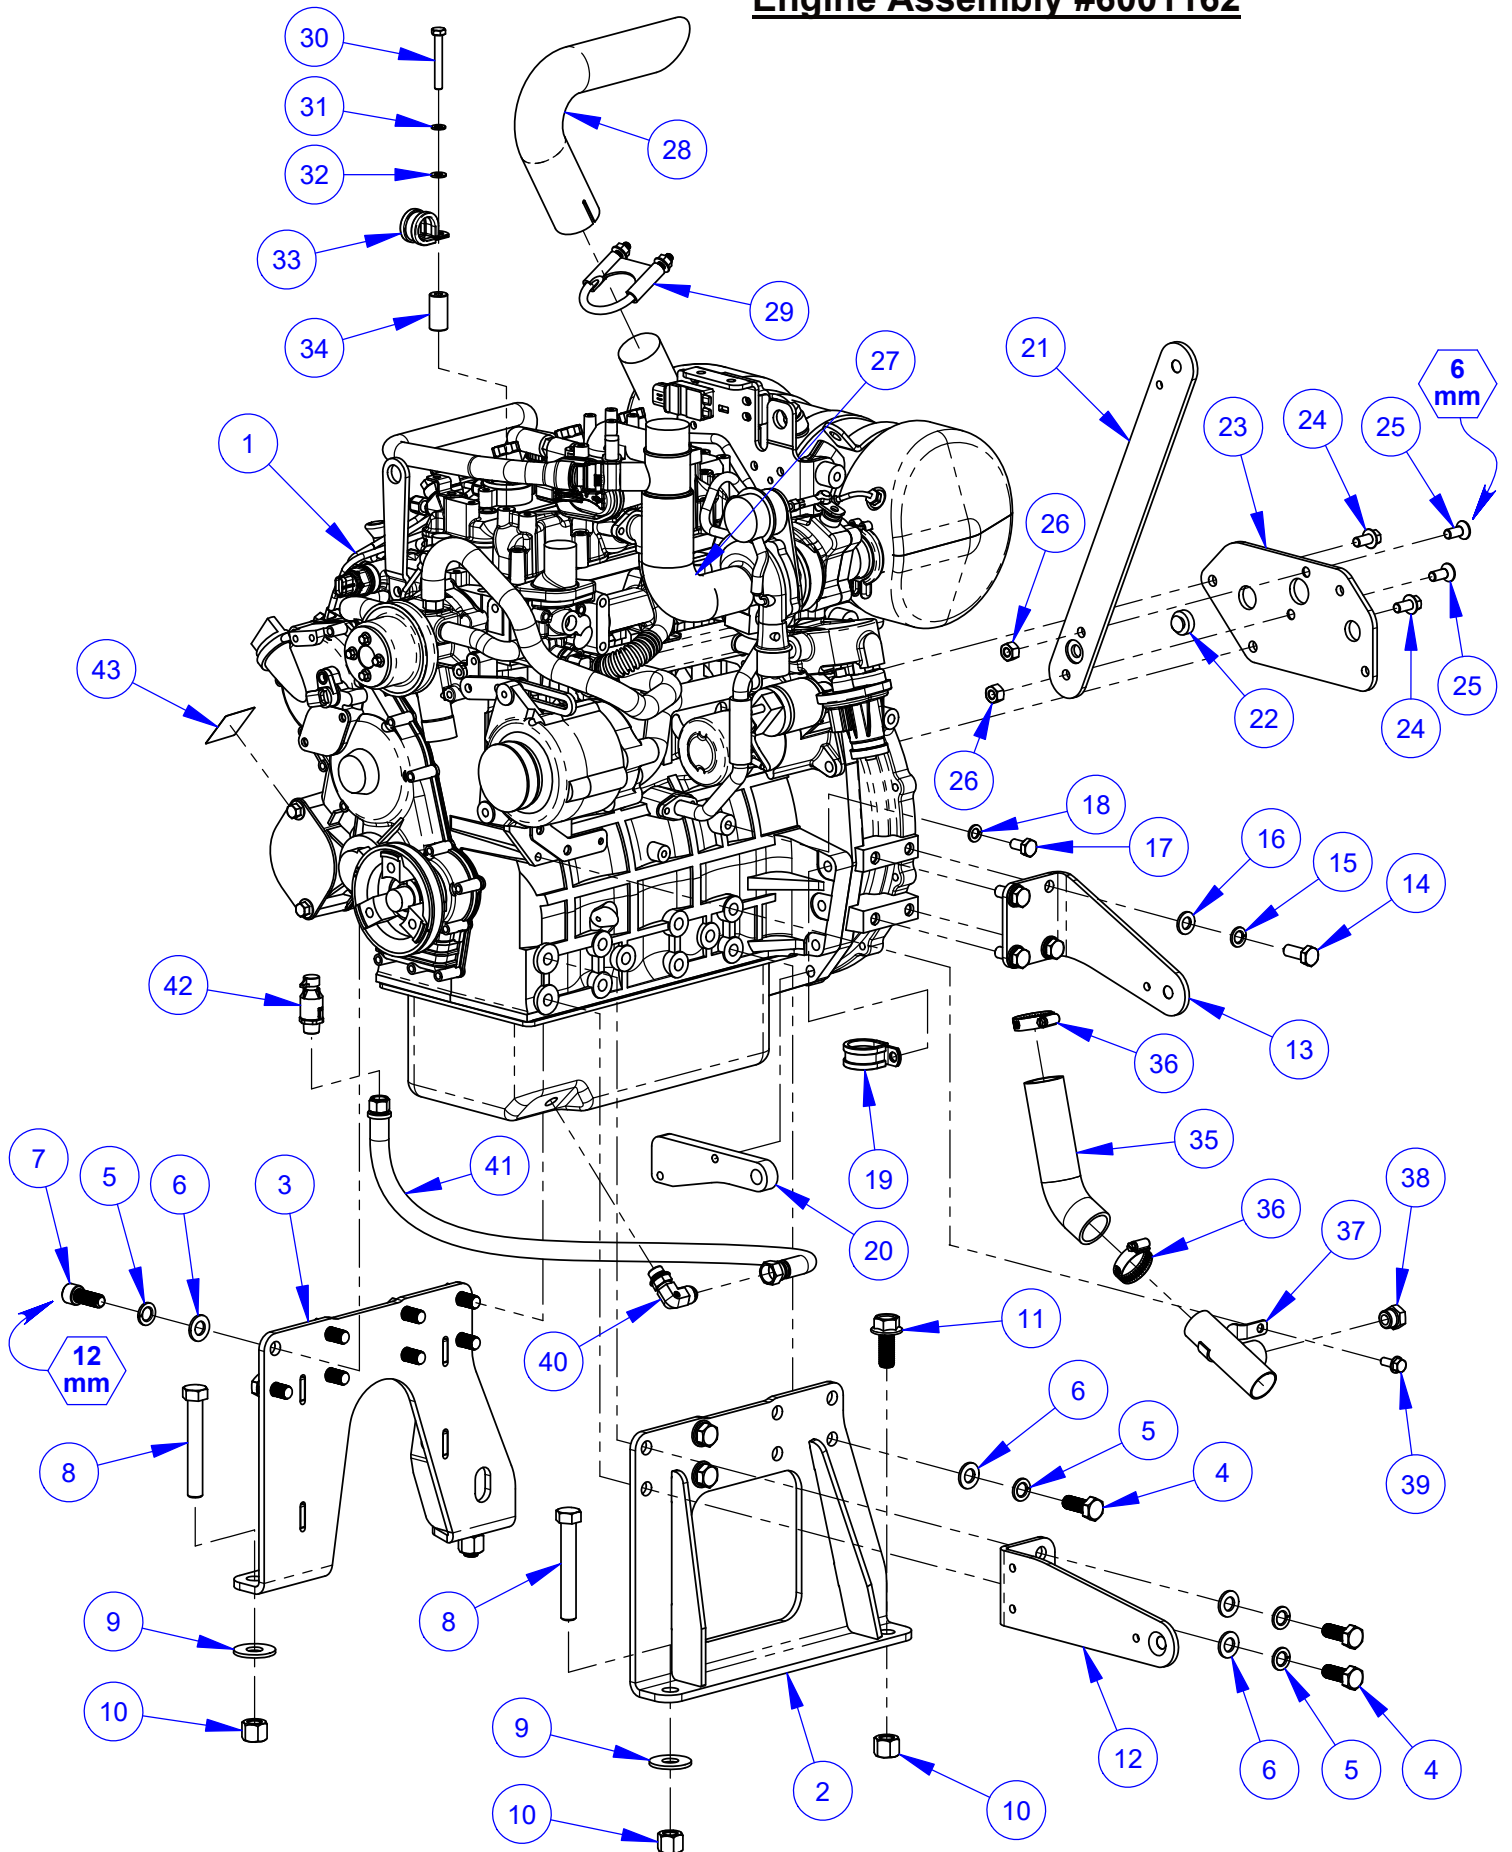

Engine Assembly #6001162

Engine Assembly #6001162

ITEM	PART NO.	QTY.	DESCRIPTION
1	2600777	1	Engine, CAT C2.2 Stage V
2	6001351	1	Engine Support, Front
3	6001352	1	Engine Support, Rear
4	2900874	12	Cap Screw, Hex Hd., M14-1.5 x 35mm
5	2900875	13	Lock Washer, M14 Split
6	2900326	13	Flat Washer, M14
7	2902534	1	Cap Screw, Soc Hd., M14-1.5 x 35mm
8	2900601	2	Cap Screw, Hex Hd., 5/8-11 x 4-1/4"
9	2900721	2	Flat Washer, 5/8" USS Hardened
10	2900135	4	Lock Nut, 5/8-11 Nylon
11	2900164	2	Cap Screw, Flange Hd., 5/8-11 x 1-1/2"
12	6001354	1	Radiator Arm, Lower
13	6001356	1	Radiator Arm, Lower Brace
14	2900330	4	Cap Screw, Hex Hd., M12-1.75 x 30mm
15	2900699	4	Lock Washer, M12 Split
16	2901357	4	Flat Washer, M12
17	2900314	1	Cap Screw, Hex Hd., M10-1.5 x 20mm
18	2900321	1	Lock Washer, M10 Split
19	2504465	1	Hose Clamp, 1-1/4" x 3/4" Wide
20	6001353	1	Tensioner Anchor
21	6001451	1	Radiator Arm, Upper Offset
22	2502389	1	Button Bumper
23	6001452	1	Bearing Support Plate
24	2901394	2	Flange Bolt, Hex Hd., M10-1.25 x 20mm
25	2900744	2	Cap Screw, Flat Hd., M10-1.5 x 25mm
26	2900304	2	Lock Nut, M10-1.5 Nylon Insert
27	6001429	1	Air Intake Elbow
28	6001270	1	Exhaust Tailpipe
29	2700748	1	Muffler Clamp 2"
30	2900747	1	Cap Screw, Hex Hd., M8-1.25 x 60mm
31	2900763	1	Lock Washer, M8 Split
32	2901336	1	Flat Washer, M8
33	3201729	1	Hose Clamp, 1" x 3/4" Wide
34	6001294	1	Spacer, 1-1/2" Long
35	2704984	1	Coolant Hose, CAT
36	3202142	2	Hose Clamp #24
37	2704919	1	Coolant Pipe, CAT
38	3201434	1	Plug, 1/2" SAE O-Ring Hex
39	2900634	1	Cap Screw, Hex Flange, M8-1.25 x 20mm
40	3202966	1	Elbow, M16x1.5 M. to 1/2" M. JIC
41	6001433	1	Hose Assembly 1/2" x 32"
42	3202994	1	Oil Drain Valve
43	1802769	1	CAT Emission Control Decal