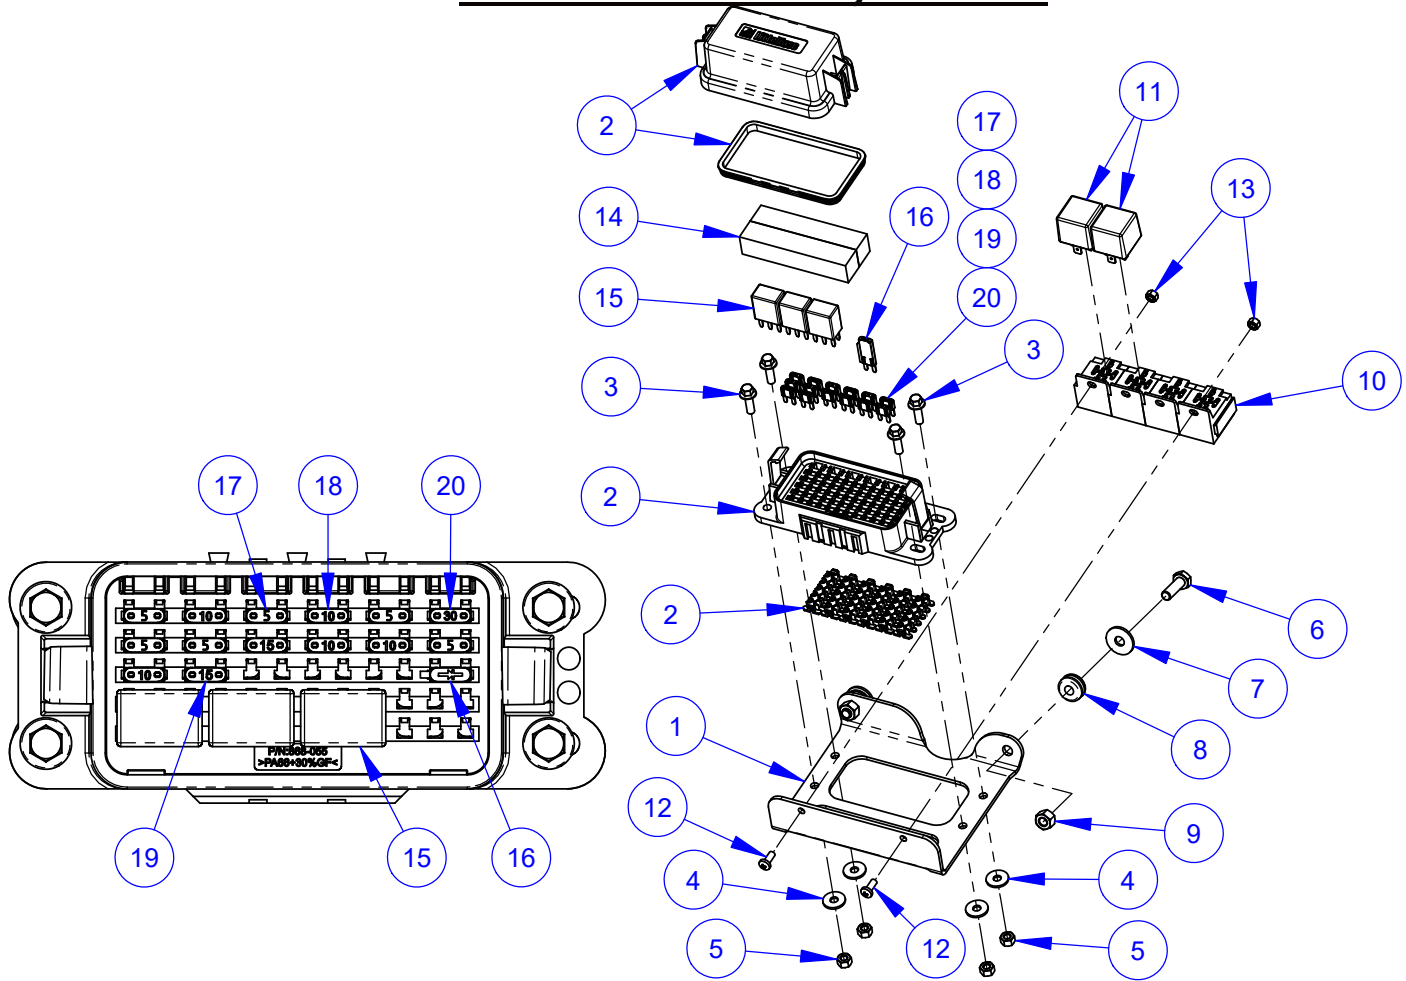

Power Block Assembly #6001137

ITEM	PART NO.	QTY.	DESCRIPTION
1	6016197	1	Fuse Block Bracket
2	2801521	1	Fuse Block Kit
3	2900328	4	Cap Screw, Hex Flange, M6-1.0 x 20mm
4	2901359	4	Fender Washer, M6
5	2900302	4	Lock Nut, M6-1.0 Nylon Insert
6	2900360	2	Cap Screw, Hex Hd., M8-1.25 x 25mm
7	2900383	2	Fender Washer, M8
8	2506011	2	Grommet, 5/16" I.D.
9	2900303	2	Lock Nut, M8-1.25 Nylon Insert
10	2800834	4	Mini Relay Connector
11	2801660	2	Relay, 40 Amp Mini
12	2900794	2	Machine Screw, Pan Hd., M5-0.8 x 12mm
13	2900301	2	Lock Nut, M5-0.8 Nylon Insert
14	6017491	2	Foam Cushion, 3/4" Thick
15	2801641	3	Relay, 35 Amp Micro
16	2808254	1	Diode, 6A
17	2801489	6	Fuse, 5 Amp Mini (Tan)
18	2801439	5	Fuse, 10 Amp Mini (Red)
19	2801440	2	Fuse, 15 Amp Mini (Blue)
20	2801597	1	Fuse, 30 Amp Mini (Green)