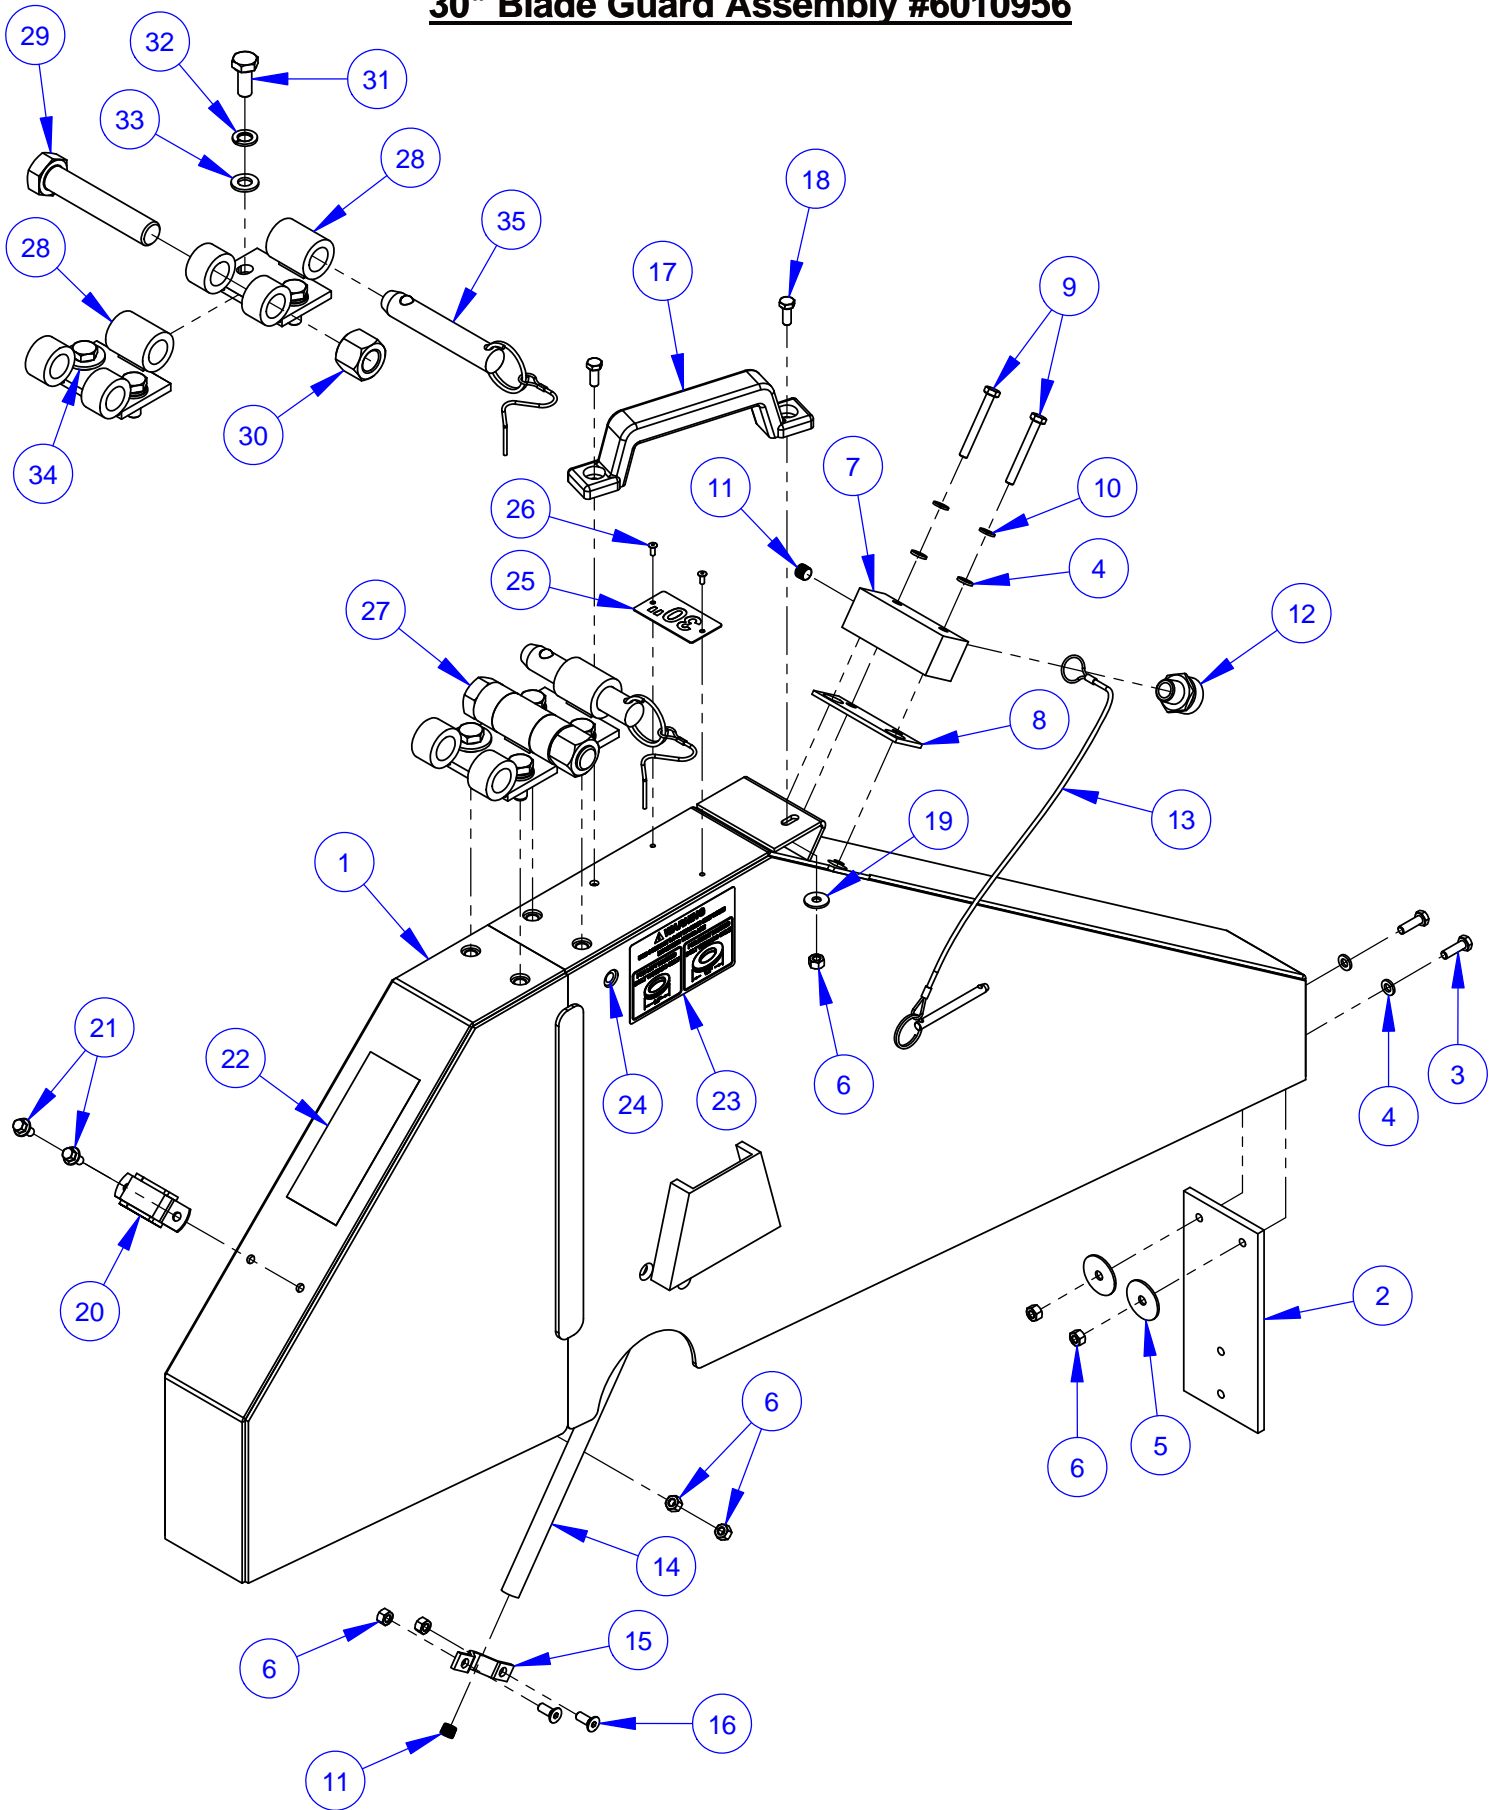

30" Blade Guard Assembly #6010956

30" Blade Guard Assembly #6010956

ITEM	PART NO.	QTY.	DESCRIPTION
1	6010957	1	30" Blade Guard Front & Rear Only
2	6010081	1	Splash Flap
3	2900310	2	Cap Screw, Hex Hd., M6-1.0 x 20mm
4	2901494	4	Flat Washer, M6
5	2900083	2	Fender Washer, 1/4" x 1-1/4"
6	2900302	10	Lock Nut, M6-1.0 Nylon Insert
7	6010261	1	Water Manifold
8	2500830	1	Water Manifold Gasket
9	2901355	2	Cap Screw, Hex Hd., M6-1.0 x 50mm
10	2900765	2	Lock Washer, M6 Split
11	3200001	3	Plug, 1/8" NPT
12	3200002	1	Fitting, 3/8" M. Pipe to 3/4" M. Garden
13	2900279	1	Lanyard with Lock Pin
14	6010087	2	Water Tube for 30" Guard
15	6048155	2	Water Tube Clamp
16	2900308	4	Cap Screw, Flat Hd., M6-1.0 x 16mm
17	2506125	1	Grab Handle
18	2900341	2	Cap Screw, Hex Hd., M6-1.0 x 16mm
19	2901359	1	Fender Washer, M6
20	3202935	1	Cushion Clamp
21	2901370	2	Cap Screw, Hex Flange, M6-1.0 x 12mm
22	1800001	1	Warning Label
23	1802090	2	Label, Wedge Locking Washer
24	2503749	2	Plug, 5/16" Hole (Tapered)
25	1801369G	1	Blade Guard Size Tag
26	2900287	2	Rivet, 1/8" Dia.
27	6010873	1	Universal Hinge Assembly

ITEM	PART NO.	QTY	DESCRIPTION
28	6010871	2	Hinge Weldment, Universal
29	2900479	1	Cap Screw, Hex Hd., 3/4-10 x 4"
30	2900467	1	Lock Nut, 3/4-10 Nylon
31	2900333	4	Cap Screw, Hex Hd., M10-1.5 x 25mm
32	2900321	4	Lock Washer, M10 Split
33	2901356	4	Flat Washer, M10
34	2901360	1	Fender Washer, M10
35	2503824	1	Detent Pin with Lanyard