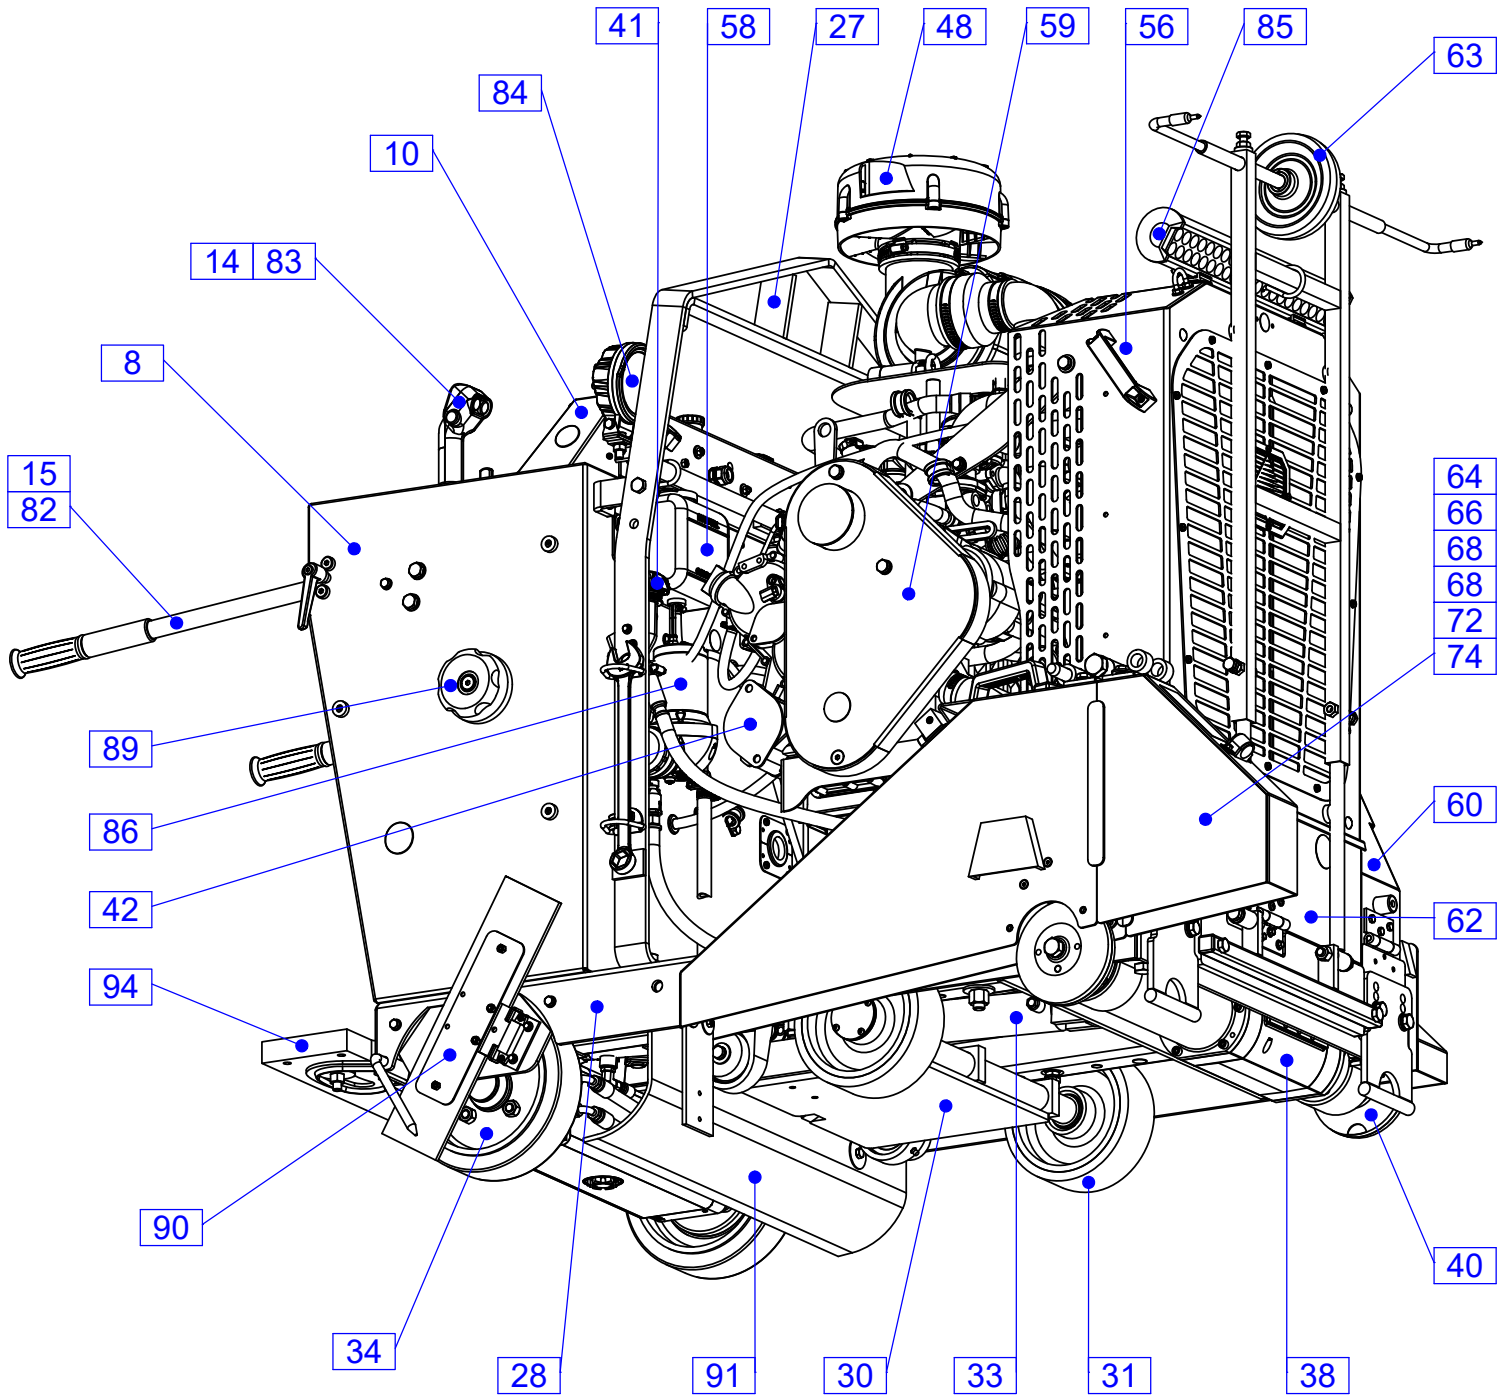

Table of Contents

Pictorial Page Index.....	4,5	Reservoir Tank Assembly.....	51
Controls Legend.....	6	Fan Drive Assembly.....	52,53
Quick Reference Service Filters/Belts/Fluids	7	Radiator Assembly.....	54,55
Frame Upright Assembly.....	8,9	Radiator Shroud Assembly.....	56,57
Display Dash Assembly.....	10,11	Coolant Tank Assembly.....	58
Speed Control Lever Assembly.....	12,13	Engine Belt Guard Assembly.....	59
Control Grip Assembly (2 button).....	14	Belt Guard Assembly.....	60,61
Handle Bar Assembly (3 position).....	15	Access Door Assembly.....	62
(Blank).....	16	Dual Front Pointer Assembly.....	63
Water Supply Assembly.....	17	14" Blade Guard Assembly.....	64,65
ECM Assembly.....	18	20" Blade Guard Assembly.....	66,67
Power Block Assembly.....	19	26" Blade Guard Assembly.....	68,69
Battery Assembly.....	20,21	30" Blade Guard Assembly.....	70,71
Hydraulic Lift Pump Assembly.....	22	36" Blade Guard Assembly.....	72,73
Rear Cover Screen Assembly.....	23	42" Blade Guard Assembly.....	74,75
Fuel Tank Assembly.....	24	Blade Stacking Kit (up to 1-1/2").....	76,77
Fuel Supply Assembly.....	25	Blade Spacing Kit (up to 2").....	78,79
Fuel Cooler Assembly.....	26	Blade Spacing Kit (up to 4").....	80,81
Frame Lift Assembly.....	27	Power Handle Bar Assembly.....	82
Frame Base Assembly.....	28,29	Control Grip Assembly (3 button).....	83
Front Axle Assembly.....	30	LED Spot Light Assembly.....	84
Front Wheel Assembly.....	31	LED Light Bar Assembly.....	85
Rotary Sensor Assembly.....	32	Water Pump Assembly.....	86
Hydraulic Cylinder Assembly.....	33	Auto Water System Kit.....	87
Rear Axle Drive Assembly.....	34,35	Water Pressure Switch Kit.....	88
Valve Block Assembly.....	36	Blade Storage Assembly.....	89
Belt Tensioner Assembly.....	37	Slurry Shield Assembly.....	90
3 Speed Transmission Assembly.....	38,39	Slurry Flap Assembly.....	91
3 Speed Blade Shaft Assembly.....	40	Rope Recoil Assembly.....	92
Gearbox Plumbing Assembly.....	41	Max Battery Assembly.....	93
Engine Assembly.....	42,43	Weight Kit.....	94
PTO Assembly.....	44,45	Bogie Wheel Assembly.....	95
Belt Drive Assembly.....	46	Battery Jumper Terminal Kit.....	96
Rotary Tensioners Assembly.....	47	CAT Cellular Radio Kit.....	97
Air Intake Assembly.....	48,49	Decal Group.....	98
Hydro Pump Assembly.....	50	Wiring Diagram.....	99
		Warranty.....	100

Pictorial Page Index