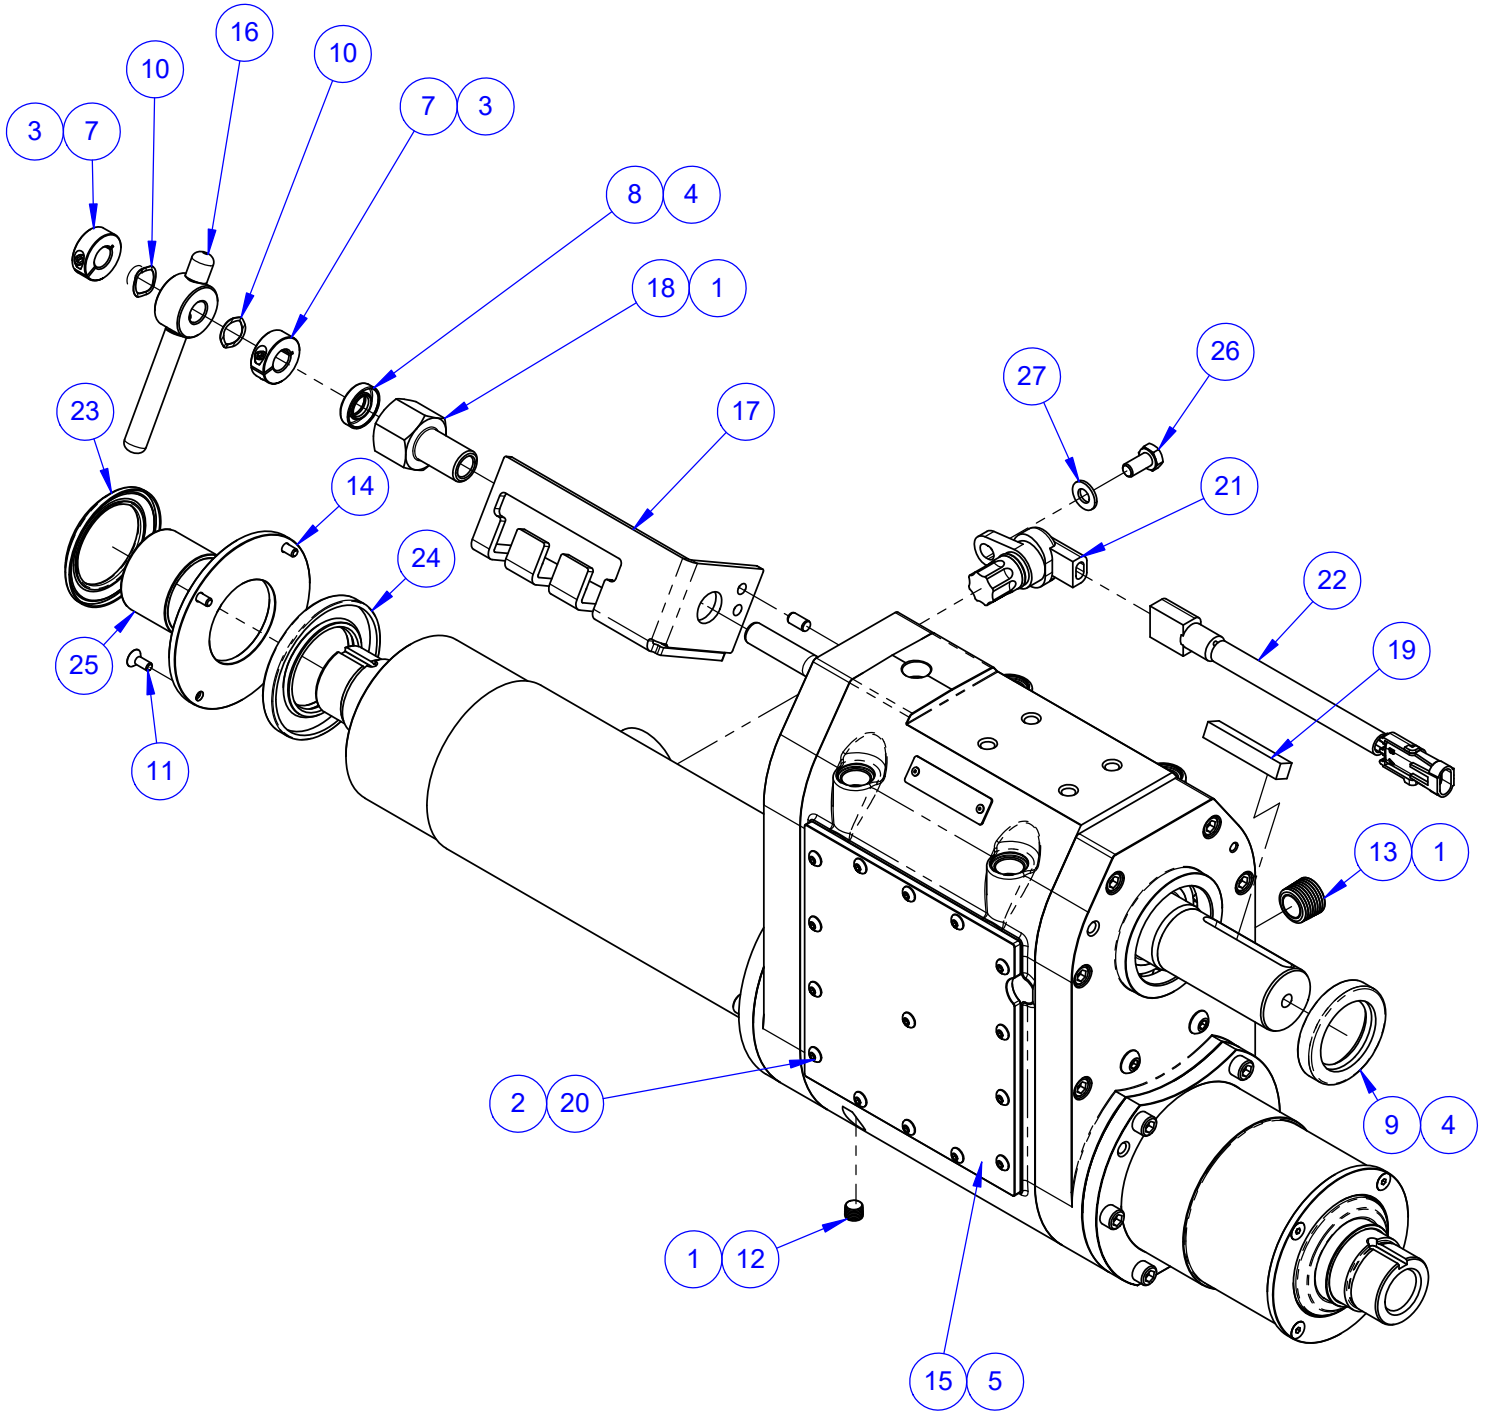

3 Speed Transmission Assembly #6018463

3 Speed Transmission Assembly #6018463

ITEM	PART NO.	QTY.	DESCRIPTION
1	2401311	1	Loctite #567 Thread Sealant
2	2401315	2	Loctite #242 Blue
3	2401316	2	Loctite #262 Red
4	2502046	3	Grease, Fuchs Synthetic
5	2503802	2	Permatex Ultra Black
6	2503930	2	Gear Oil, 75W90 Synthetic
7	2504769	2	Shaft Collar, 1/2" Split
8	2506441	1	Oil Seal, 1/2 x 1.00 x 1/4"
9	2506443	1	Oil Seal, 40 x 60 x 10mm
10	2506445	2	Wave Washer 1/2"
11	2900978	8	Cap Screw, Flat Hd., #10-24 x 1/2"
12	3200001	2	Plug, 1/8" NPT
13	3202334	1	Plug, 1/2" NPTF Magnetic
14	6018382	2	Seal Retainer
15	6018056	2	Heat Exchanger Cover Plate
16	6018063	1	Shift Lever Assembly
17	6018064	1	Shift Bracket
18	6018065	1	Shifter Housing
19	6047959	1	Key, 3/8" Sq. x 2-1/4"
20	2901312	30	Cap Screw, Button Hd., #10-24 x 1/2"
21	2801642	1	Speed Sensor
22	2801754	1	Sensor Wire Assembly
23	2504835	2	Axial Face Seal
24	2506876	2	Oil Seal, 50 X 85 X 8 TC
25	2504836	2	Seal Sleeve
26	2900868	1	Cap Screw, Hex Hd., M8-1.25 x 16mm
27	2900022	1	Flat Washer, 5/16" SAE