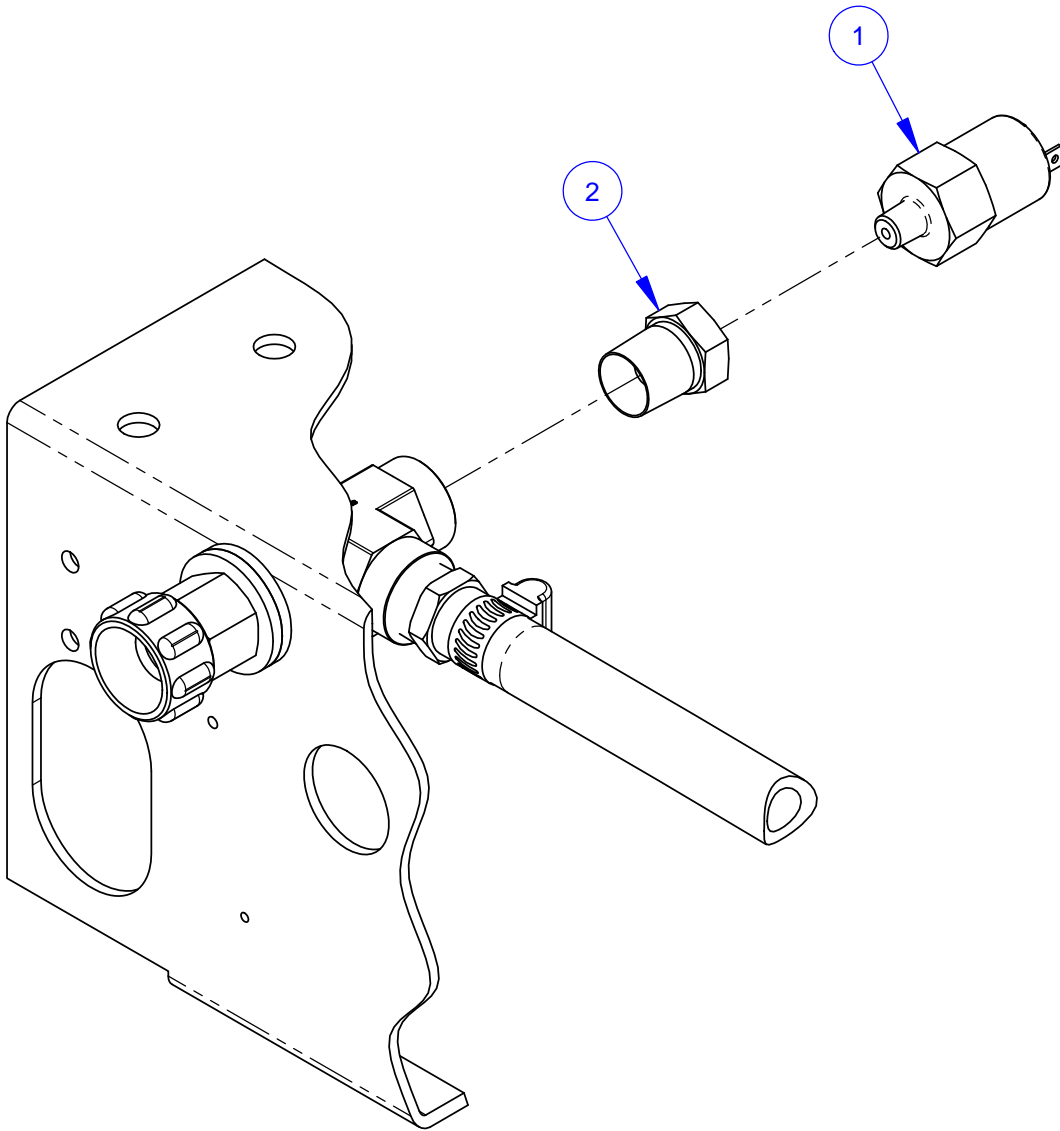

Water Pressure Switch Kit #6001053

ITEM	PART NO.	QTY.	DESCRIPTION
1	2800060	1	Water Pressure Switch
2	3200069	1	Reducer, 1/2" M. to 1/8" F. Pipe