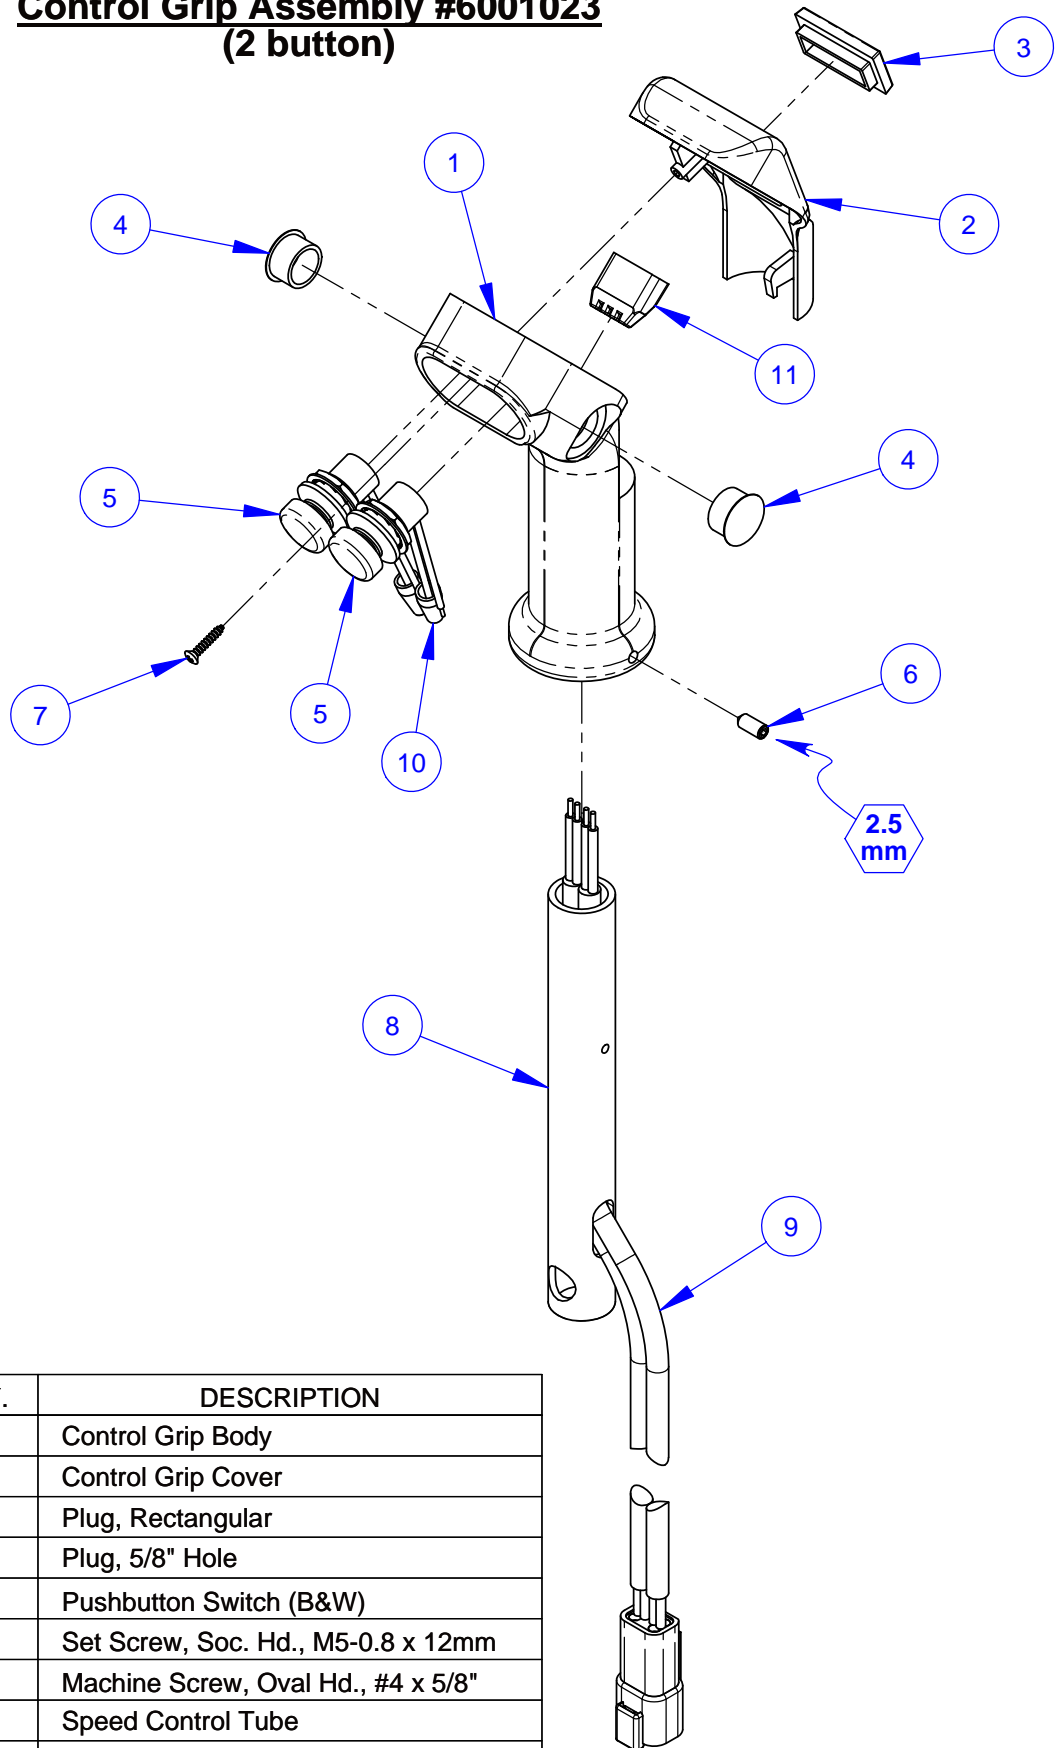

Speed Control Lever Assembly #6001156

Speed Control Lever Assembly #6001156

ITEM	PART NO.	QTY	DESCRIPTION	
1	6017384	1	Speed Control Frame	
2	6017023	1	Pivot Housing	
3	2502384	1	Bearing Cup	
4	2502383	1	Bearing Cone	
5	2900825	1	Shoulder Screw, 3/4" x 1-1/4" (5/8-11)	
6	2502385	1	Grease Cap	
7	6001269	1	Swing Arm	
8	2900978	3	Cap Screw, Flat Hd., #10-24 x 1/2"	
9	6011234	1	Friction Disc, 3/4" x 2-1/4" x 3/8"	
10	2900478	1	Belleville Washer, 5/8"	
11	2900256	1	Jam Nut, 5/8-11	
12	2900360	2	Cap Screw, Hex Hd., M8-1.25 x 25mm	
13	2900763	2	Lock Washer, M8 Split	
14	2901336	2	Flat Washer, M8	
15	6017718	1	Neutral Sensor Assembly	
16	2907098	2	Cap Screw, Button Hd., #6-32 x 1/4"	
17	2900092	2	Lock Washer, #6 Split	
18	2502386	2	Spring Plunger M8	
19	2900343	2	Hex Nut, M8-1.25	
20	2900826	1	Shoulder Screw, 1/2" x 1-1/2" (3/8-16)	
21	2900014	1	Flat Washer, 3/8" SAE	
22	2900018	1	Locknut, 3/8-16, Nylon	
23	2500791	1	Rod End, #10-32 Female	
24	2900687	1	Machine Screw, Hex Hd., #10-32 x 1"	
25	2900188	2	Hex Nut, #10-32	
26	2900688	1	Lock Nut, #10-32 Nylon	
27	2800916	1	Anchor Mount Zip Tie	
**	28	6017319	1	Limiter Plate (CE)

** Tyrolit only

Control Grip Assembly #6001023 (2 button)

ITEM	PART NO.	QTY.	DESCRIPTION
1	2501280	1	Control Grip Body
2	2501281	1	Control Grip Cover
3	2500644	1	Plug, Rectangular
4	2500694	2	Plug, 5/8" Hole
5	2800373	2	Pushbutton Switch (B&W)
6	2900453	1	Set Screw, Soc. Hd., M5-0.8 x 12mm
7	2900452	1	Machine Screw, Oval Hd., #4 x 5/8"
8	6017025	1	Speed Control Tube
9	6016268	1	Control Grip Harness
10	2800002	2	Wire Nut (Grey)
11	2801494	1	Connector, 4 Port