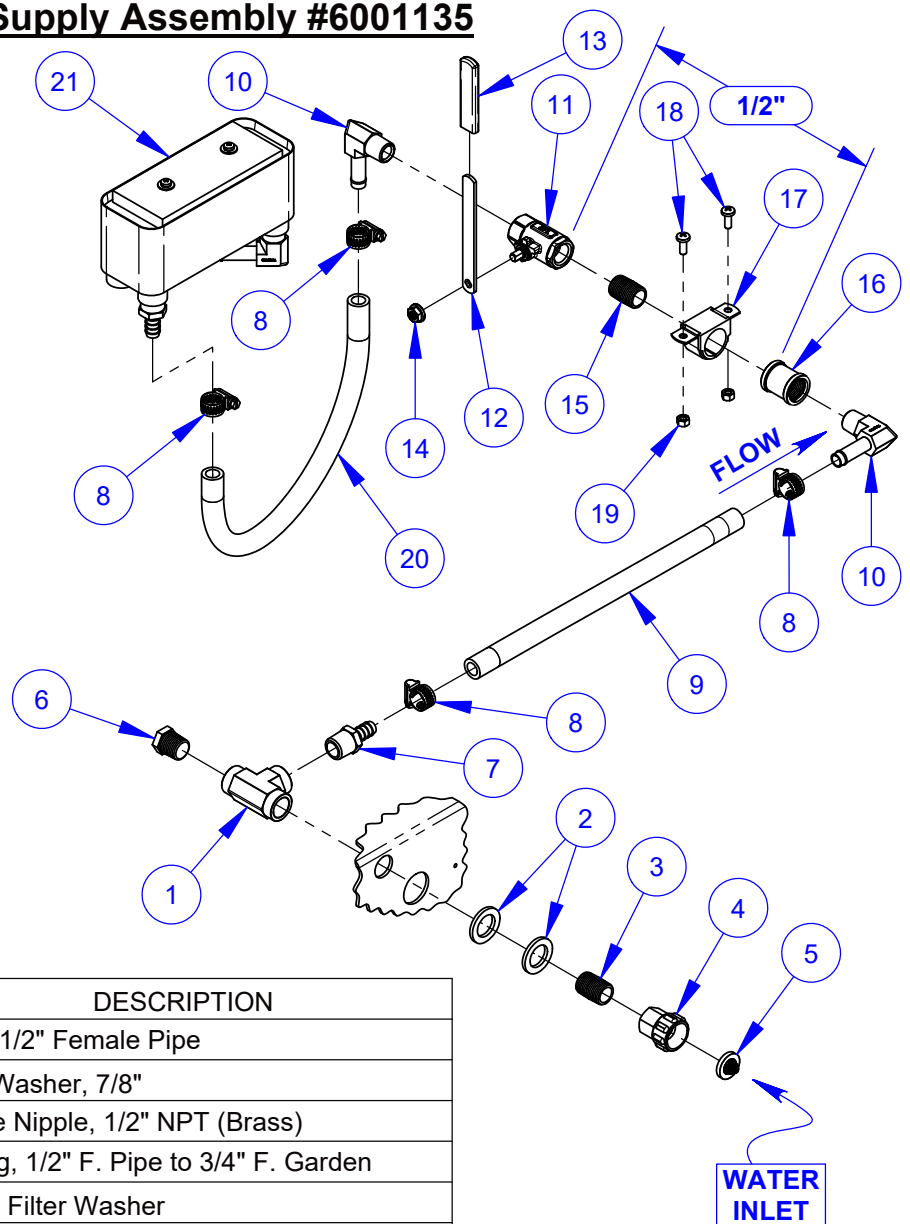

** Tyrolit only

Control Grip Assembly #6001023 (2 button)

ITEM	PART NO.	QTY.	DESCRIPTION
1	2501280	1	Control Grip Body
2	2501281	1	Control Grip Cover
3	2500644	1	Plug, Rectangular
4	2500694	2	Plug, 5/8" Hole
5	2800373	2	Pushbutton Switch (B&W)
6	2900453	1	Set Screw, Soc. Hd., M5-0.8 x 12mm
7	2900452	1	Machine Screw, Oval Hd., #4 x 5/8"
8	6017025	1	Speed Control Tube
9	6016268	1	Control Grip Harness
10	2800002	2	Wire Nut (Grey)
11	2801494	1	Connector, 4 Port

(THIS PAGE IS INTENTIONALLY BLANK)

Water Supply Assembly #6001135

**Water Valve Assembly
#6016028
(Includes #10 - #19)**

ITEM	PART NO.	QTY.	DESCRIPTION
1	3202886	1	Tee, 1/2" Female Pipe
2	2902094	2	Flat Washer, 7/8"
3	3200598	1	Close Nipple, 1/2" NPT (Brass)
4	3200022	1	Fitting, 1/2" F. Pipe to 3/4" F. Garden
5	3200025	1	Hose Filter Washer
6	3200160	1	Plug, 1/2" NPT
7	3200020	1	Fitting, 1/2" M. Pipe to 1/2" Hose Barb
8	3200016	4	Hose Clamp #8
9	6010245	1	Hose, 1/2" I.D. x 13"
10	3201740	2	Elbow, 1/2" M. Pipe to 1/2" Hose Bead
11	3202887	1	Water Valve
12	6016139	1	Water Valve Handle
13	2506079	1	Handle Cover
14	2902086	1	Hex Flange Nut, 5/16-24
15	3200699	1	Close Nipple, 1/2" BSPT
16	3202468	1	Coupling, 1/2" NPT
17	3202835	1	Hose Clamp
18	2901368	2	Machine Screw, Pan Hd., M6-1.0 x 16mm
19	2900302	2	Lock Nut, M6-1.0 Nylon Insert
20	6016239	1	Water Hose, 1/2" I.D. x 16"
21	6001144	1	Fuel Cooler Assembly