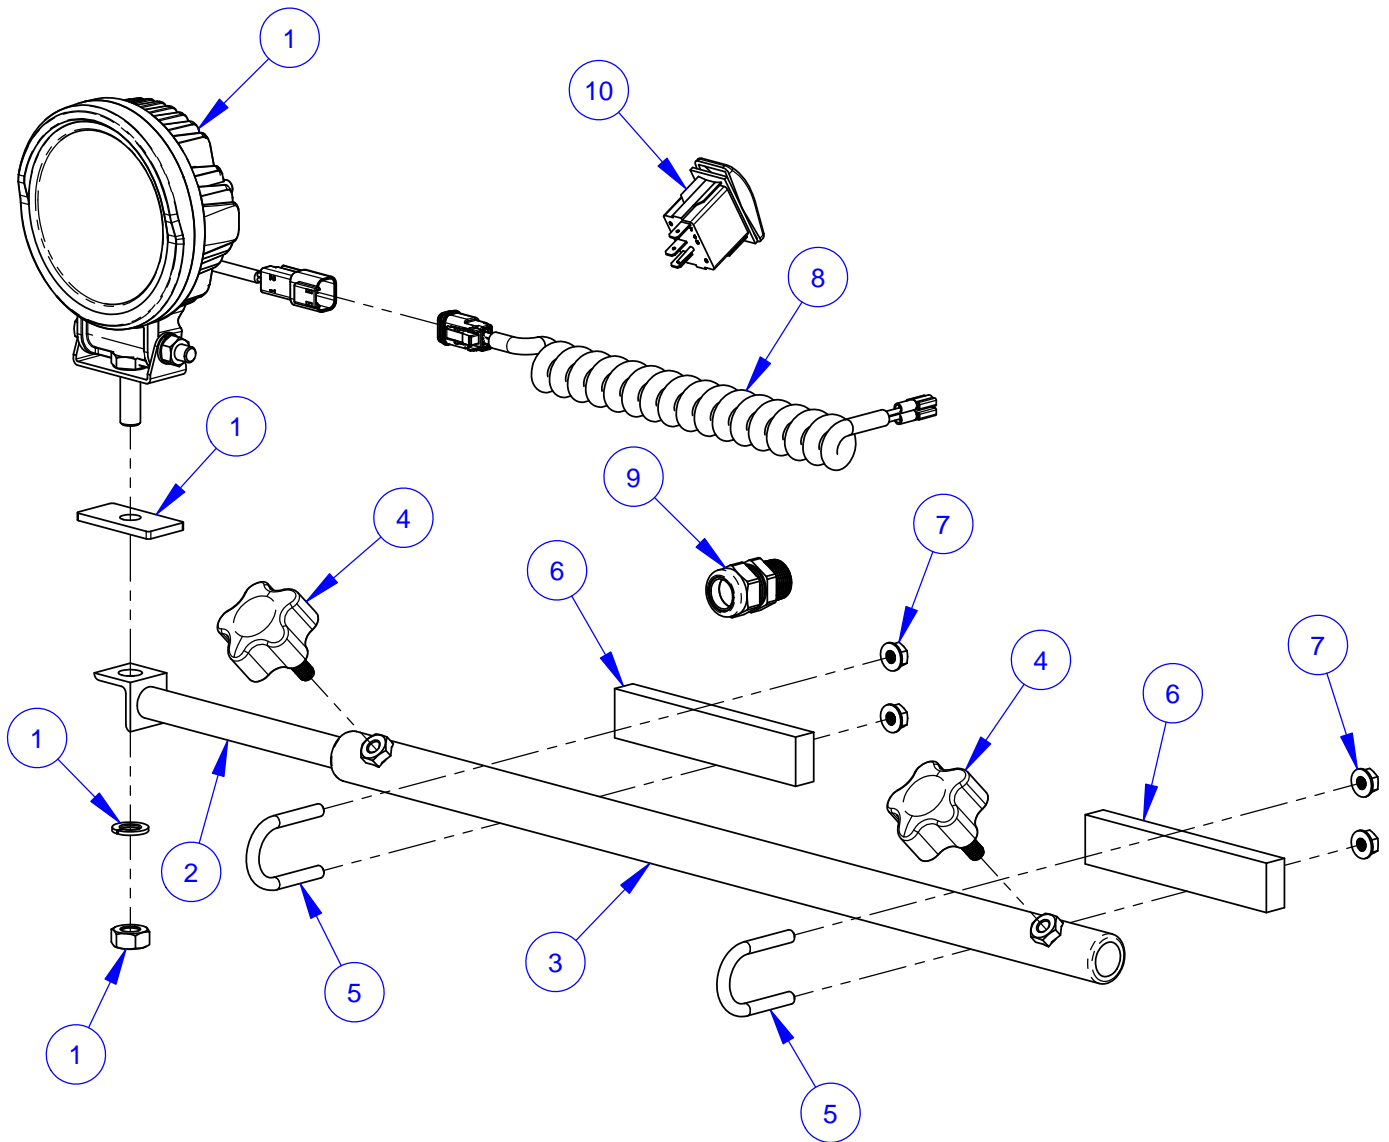

LED Spot Light Assembly #6001050

ITEM	PART NO.	QTY.	DESCRIPTION
1	6016224	1	Light, 12 Volt LED Spot
2	6010106	1	Light Bar
3	6001232	1	Light Mount Tube
4	2400157	2	Hand Lock Knob, 5/16-18 x 1"
5	2900241	2	U-Bolt, 1/2" Pipe
6	6016177	2	Light Tube Cushion
7	2902145	4	Hex Flange Nut, 1/4-20
8	6016225	1	Coiled Light Cord (1 Foot)
9	2800623	1	Cord Grip, 1/2" NPT Nylon
10	2800808	1	Rocker Switch