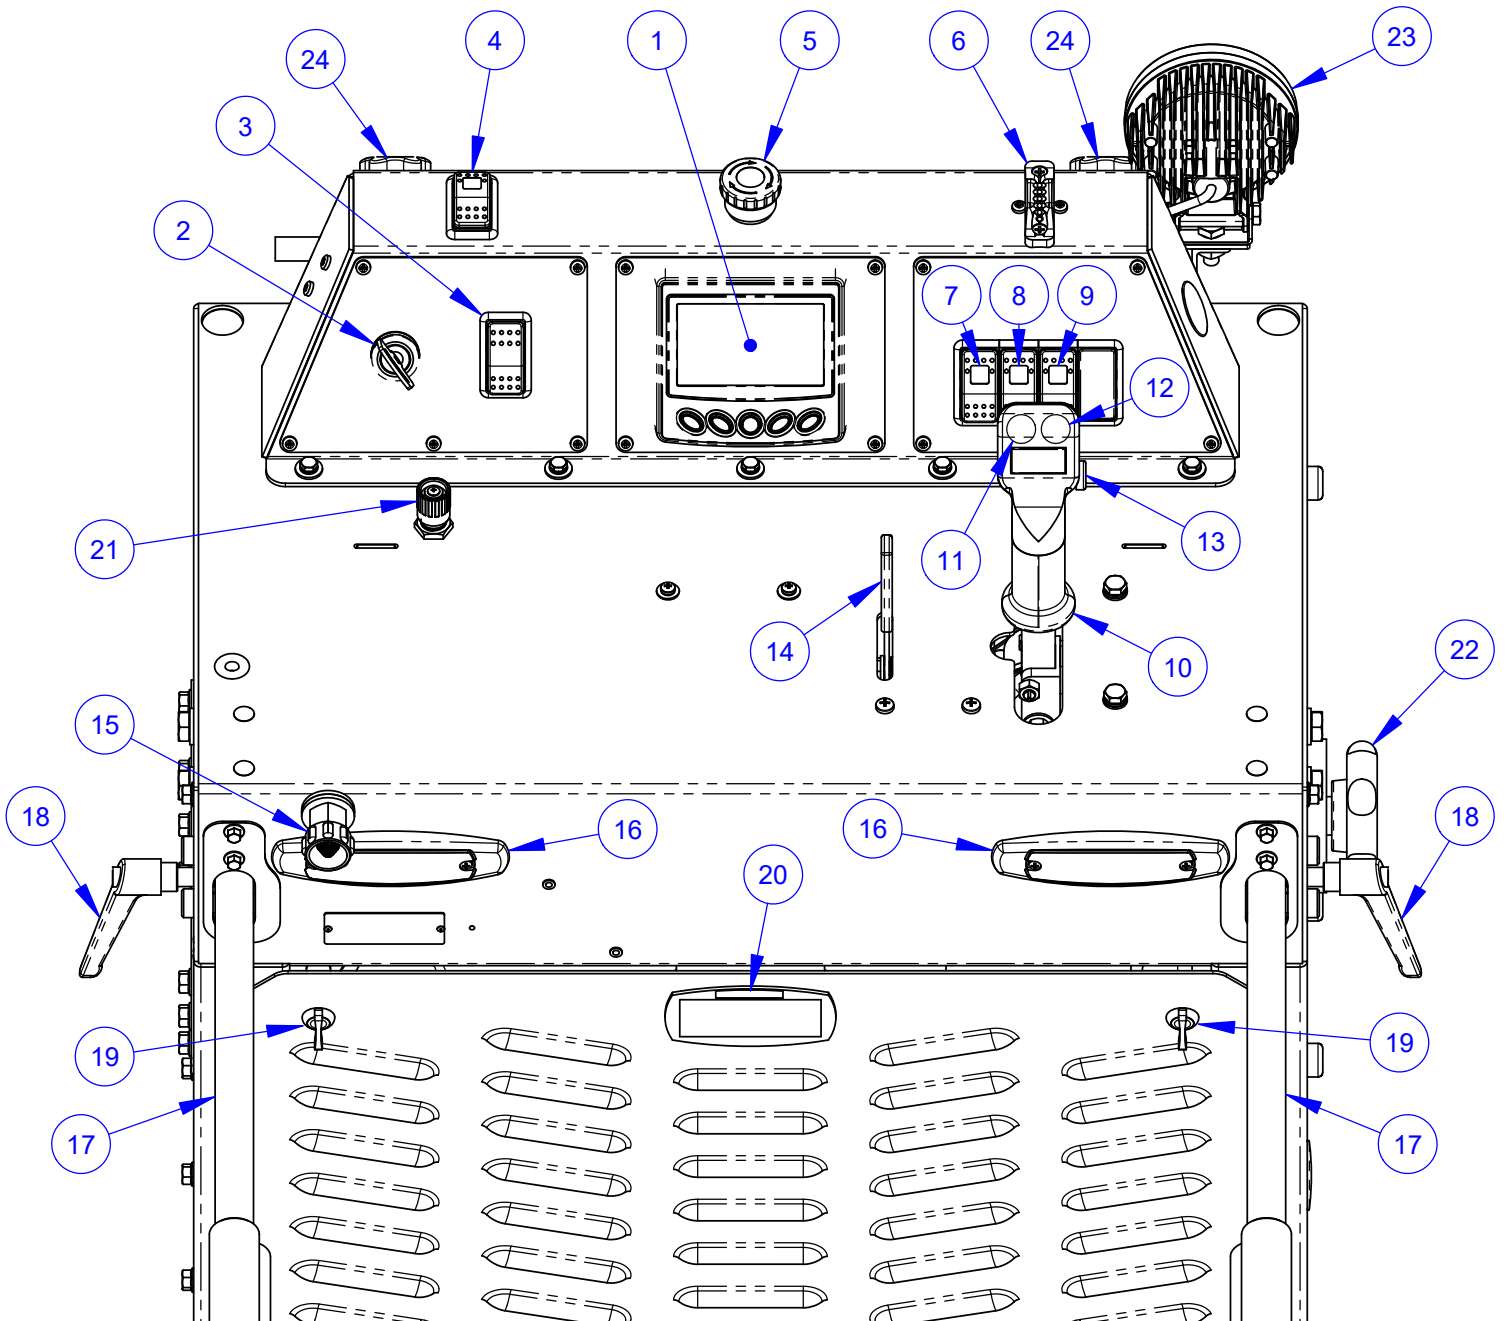

Controls Legend

1	Engine Display Panel
2	Ignition Switch
3	Engine Throttle Rocker Switch
4	Free Wheel Rocker Switch
5	Emergency Stop Button
6	Pointer Rope Cleat
7	LED Spot Light Switch (Optional)
8	LED Light Bar Switch (Optional)
9	Water Pump Switch (Optional)
10	Travel Speed Control Lever
11	Saw Raise Push Button
12	Saw Lower Push Button

13	Tilt Handle Bar Button (Optional)
14	Water On/Off Control Valve
15	Water Inlet Attachment Fitting
16	LED Marker Light (Optional)
17	Adjustable Handle Bar
18	Handle Bar Lock Lever
19	Rear Cover Screen Latch
20	Rear Cover Screen Pull Handle
21	Lowering Speed Control Valve
22	Blade Storage Knob (Optional)
23	LED Spot Light (Optional)
24	Spot Light Adjustment Knob