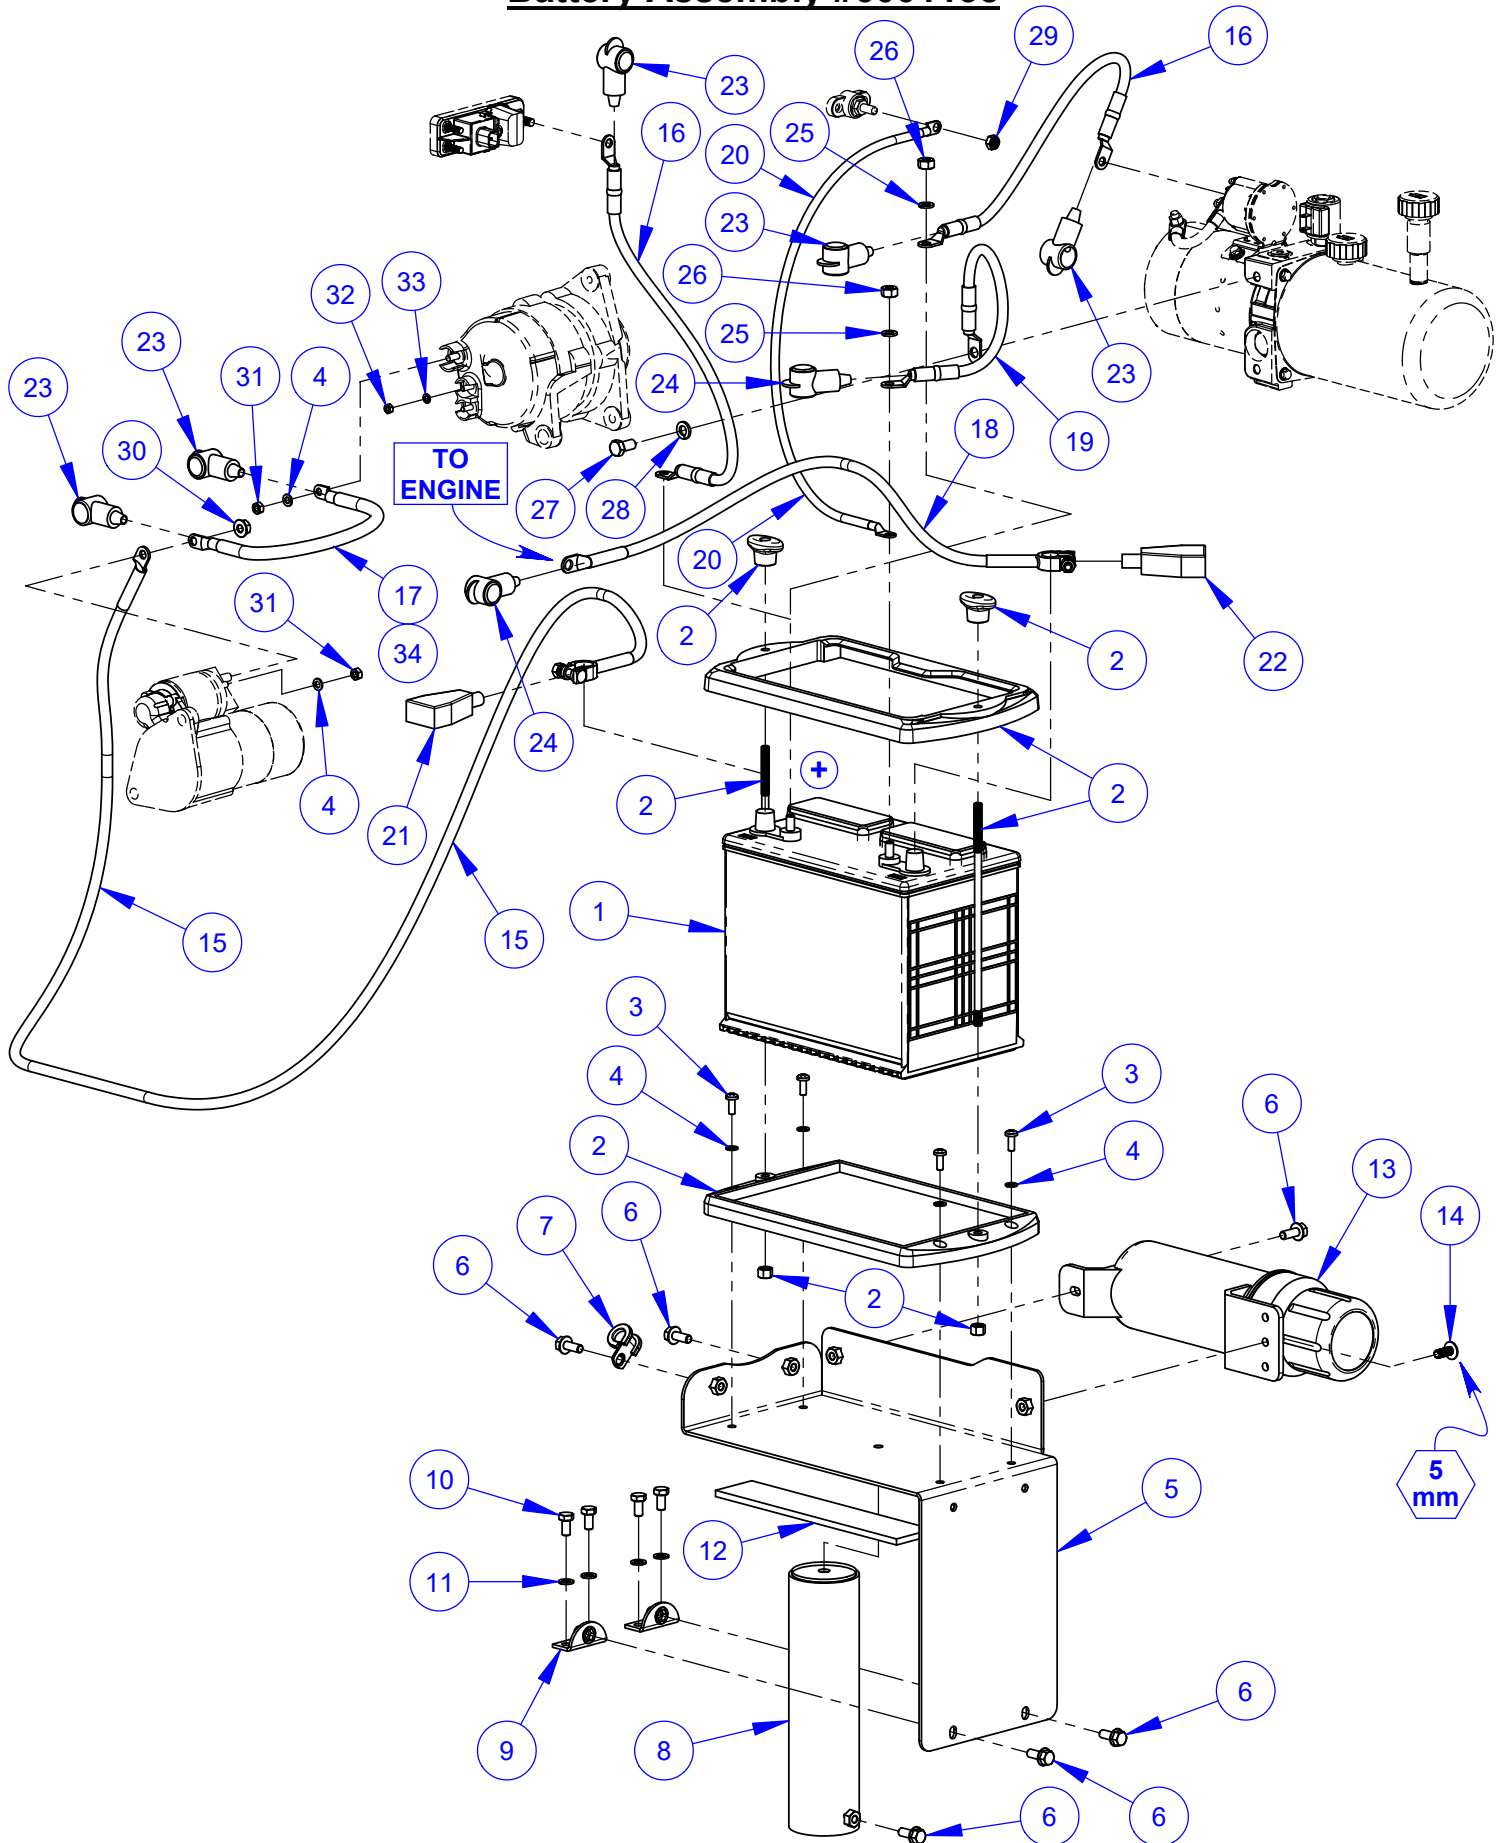

Battery Assembly #6001138

Battery Assembly #6001138

ITEM	PART NO.	QTY.	DESCRIPTION
1	2800465	1	Battery, 12 Volt Group Size 24
2	2503890	1	Battery Hold-Down Tray
	2503890A	1	Battery Tray Base
	2503890B	1	Battery Tray Top
	2503890C	2	Ratchet Knob 5/16-18
	2503890D	2	Tie Rod, 5/16-18
	2900039	2	Lock Nut, 5/16-18 Nylon
3	2901368	4	Machine Screw, Pan Hd., M6-1.0 x 16mm
4	2900765	6	Lock Washer, M6 Split
5	6016122	1	Battery Platform
6	2900634	6	Cap Screw, Hex Flange, M8-1.25 x 20mm
7	2501434	1	Hose Clamp, 5/8" x 3/4" Wide
8	6016126	1	Battery Post
9	6048064	2	Guard Mounting Tab, M8-1.25
10	2900868	4	Cap Screw, Hex Hd., M8-1.25 x 16mm
11	2900763	4	Lock Washer, M8 Split
12	6016176	2	Fuel Tank Pad 10"
13	2505308	1	Storage Canister
14	2902070	1	Cap Screw, Flange Button Hd., M8-1.25 x 20mm
15	2808250	1	Battery Cable, 2GA 82.5" (Red)
16	2801659	2	Solenoid Cable, 18" Positive (Red)
17	2808251	1	Battery Cable, 15" Positive (Red)
18	2801506	1	Battery Cable, 32" Negative (Black)
19	2800182	1	Ground Cable, 14" Negative (Black)
20	6048092	1	Battery Cable, 31" Negative (Black)
21	2800256	1	Battery Boot, Large (Red)
22	2800257	1	Battery Boot, Large (Black)
23	2800197	5	Battery Boot, Small (Red)
24	2800198	2	Battery Boot, Small (Black)
25	2900031	2	Lock Washer, 5/16" Split
26	2900205	2	Heavy Hex Nut, 5/16-18
27	2900196	1	Cap Screw, Hex Hd., 3/8-16 x 3/4"
28	2900006	1	Lock Washer, 3/8" Split
29	2901884	1	Jam Locknut, 5/16-18" Nylon
30	2902012	1	Hex Flange Nut, M8-1.25
31	2900305	2	Hex Nut, M6-1.0
32	2903212	1	Hex Nut, M5-0.8
33	2900767	1	Lock Washer, M5 Split
34	6001348	1	Cable Sleeve 12"