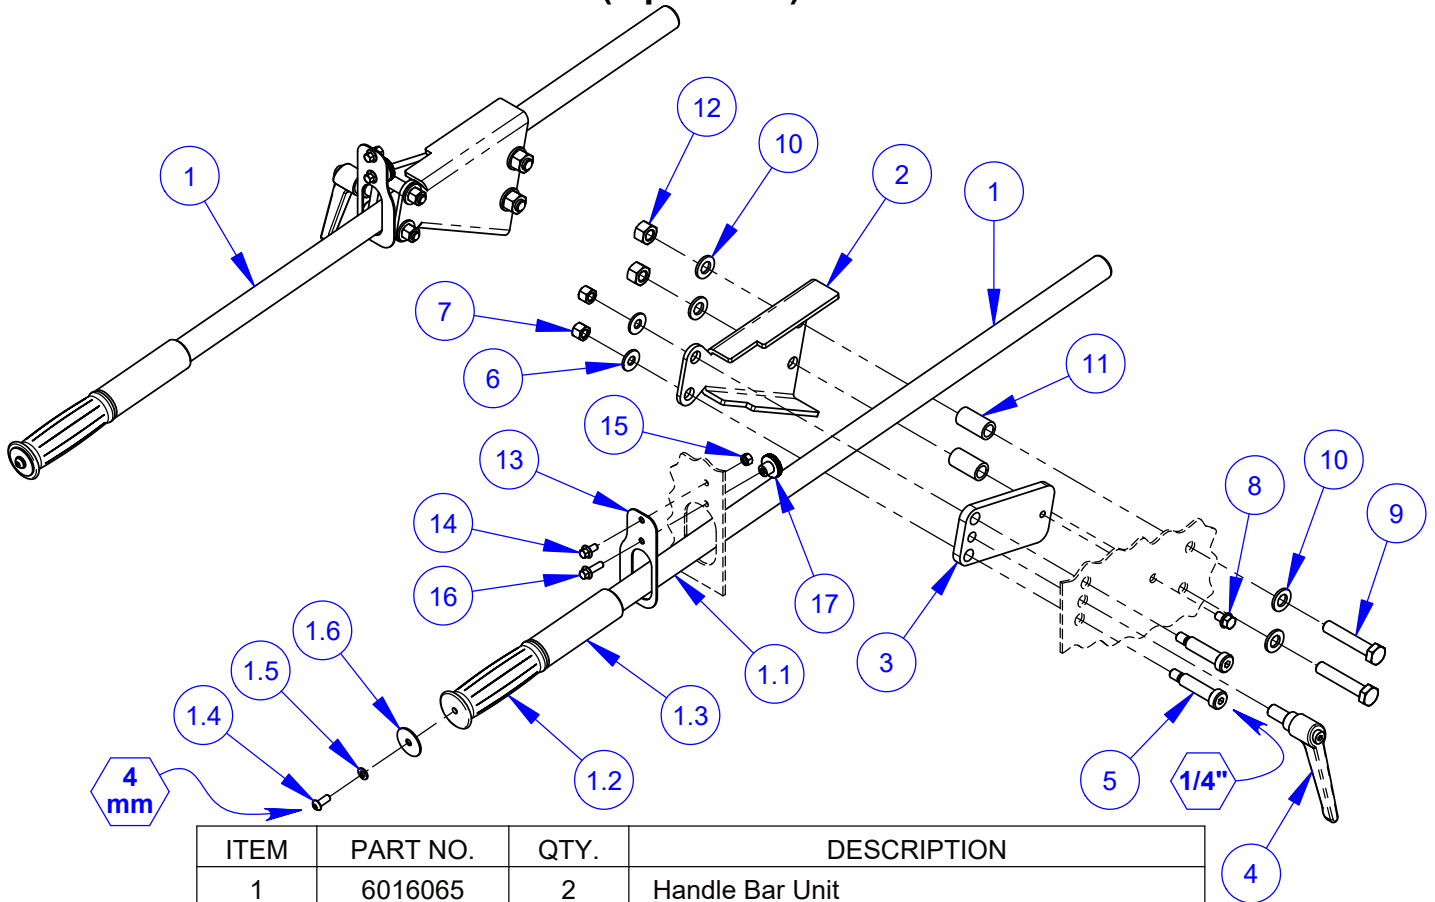

Handle Bar Assembly #6001134 (3 position)

ITEM	PART NO.	QTY.	DESCRIPTION
1	6016065	2	Handle Bar Unit
1.1	6010014	1	Handle Bar, 36" Long
1.2	2500636	1	Handle Grip
1.3	2501955	1	Handle Stop Grip
1.4	2900863	1	Cap Screw, Button Hd., 1/4-20 x 5/8"
1.5	2900024	1	Lock Washer, 1/4" Split
1.6	2900083	1	Fender Washer, 1/4" x 1-1/4"
2	6001223	2	Handle Holder Guide
3	6001224	2	Handle Clamp Plate
4	2502390	2	Adjustable Lever 1/2-13 x 1"
5	2900260	4	Shoulder Screw, 1/2" x 1-3/4" (3/8"-16)
6	2900567	4	Flat Washer, 5/16" USS
7	2900018	4	Locknut, 3/8-16, Nylon
8	2902071	2	Cap Screw, Hex Flange, M8-1.25 x 12mm
9	2900359	4	Cap Screw, Hex Hd., M12-1.75 x 65mm
10	2901357	8	Flat Washer, M12
11	6001225	4	Handle Guide Tube
12	2900327	4	Lock Nut, M12-1.75 Nylon Insert
13	6001226	2	Handle Gate Plate
14	2901370	2	Cap Screw, Hex Flange, M6-1.0 x 12mm
15	2900302	2	Lock Nut, M6-1.0 Nylon Insert
16	2900328	2	Cap Screw, Hex Flange, M6-1.0 x 20mm
17	2902428	2	Nut, M6 Knurled