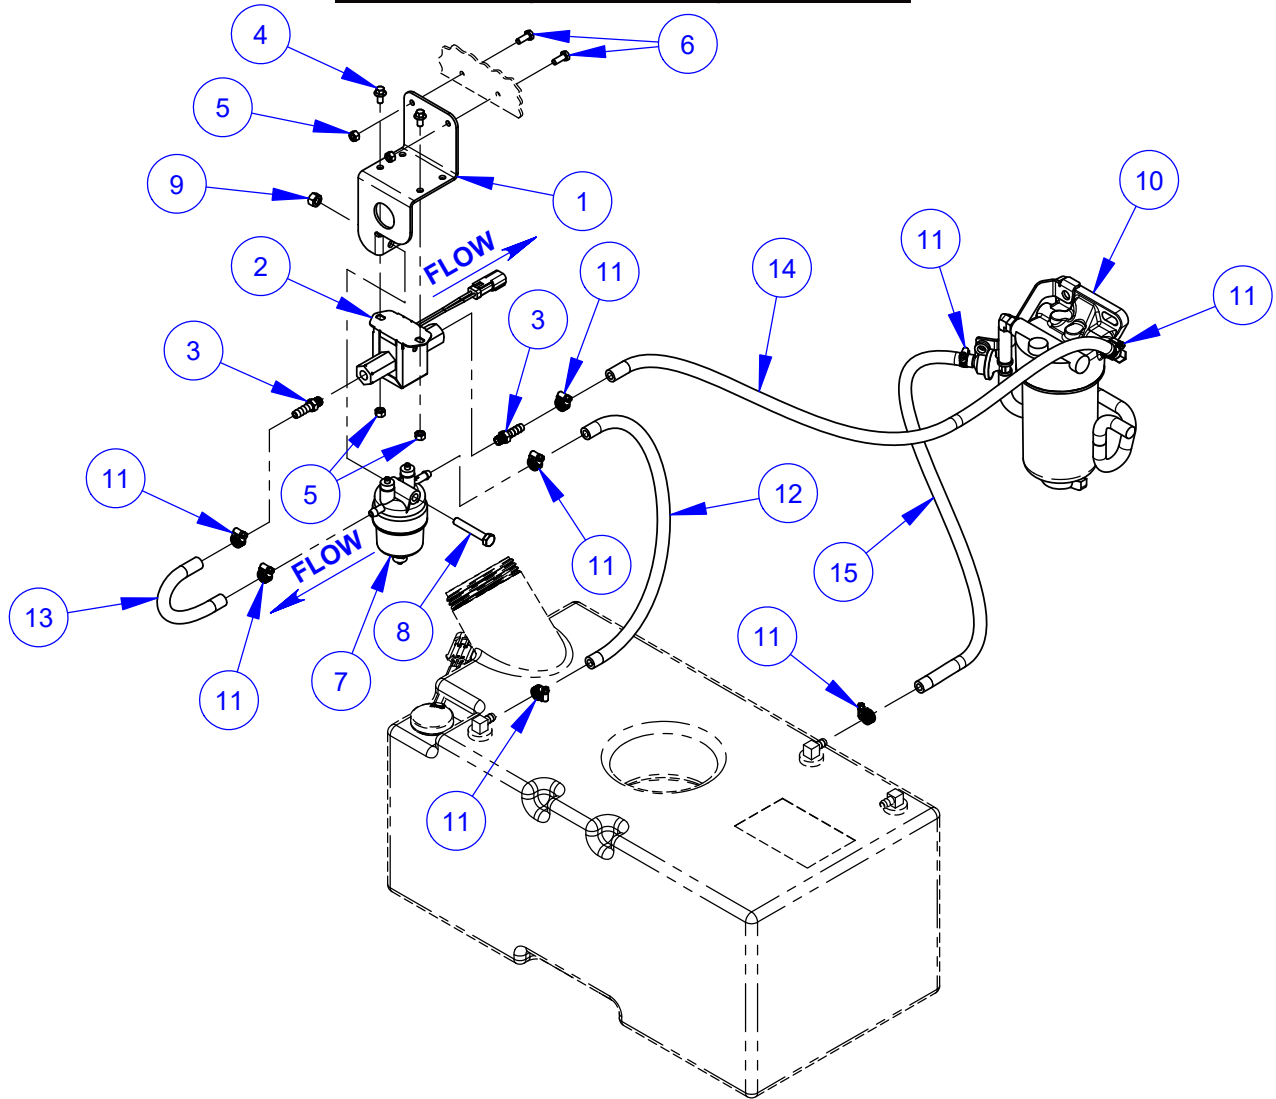

Fuel Supply Assembly #6001143

ITEM	PART NO.	QTY.	DESCRIPTION
1	6001229	1	Fuel Pump Bracket
2	2704933	1	Fuel Pump
3	3201636	2	Fitting, 1/8" M. Pipe to 5/16" Hose Barb
4	2901370	2	Cap Screw, Hex Flange, M6-1.0 x 12mm
5	2900302	4	Lock Nut, M6-1.0 Nylon Insert
6	2900341	2	Cap Screw, Hex Hd., M6-1.0 x 16mm
7	2704934	1	Water Separator Filter
	2704935	1	Filter Element
8	2907018	1	Cap Screw, Hex Hd., M8-1.25 x 50mm
9	2900303	1	Lock Nut, M8-1.25 Nylon Insert
10	2704936	1	Fuel Filter, Main
	2704937	1	Filter Element
11	3200062	8	Hose Clamp #4
12	6019277	1	Fuel Hose, 5/16" I.D. x 18"
13	6017529	1	Fuel Hose, 5/16" I.D. x 8"
14	6010693	1	Fuel Hose, 5/16" I.D. x 30"
15	6017044	1	Fuel Hose, 5/16" I.D. x 20"