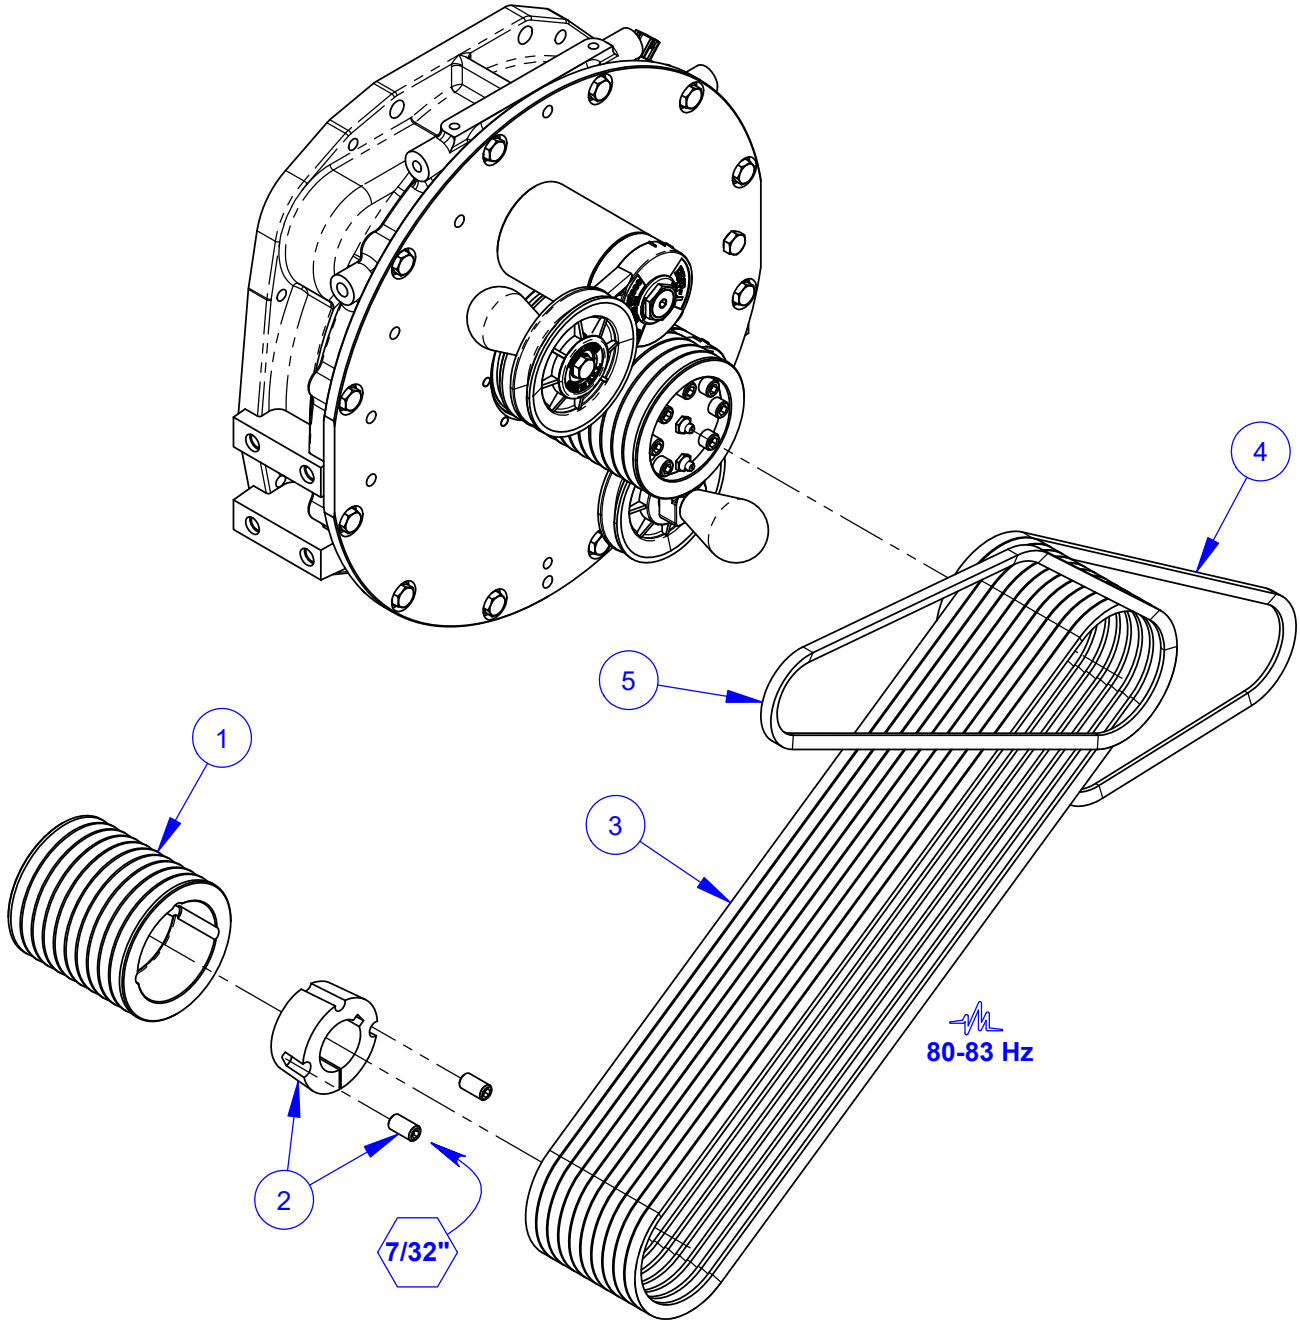

Belt Drive Assembly #6001163

ITEM	PART NO.	QTY.	DESCRIPTION
1	2501380	1	Sheave, 4" x 10 Groove Taper Style
2	2503811	1	Taper Bushing, 1-1/2" w/Setscrews
	2900485	2	Set Screw, Soc. Hd., 7/16-14 x 7/8"
3	2503959	1	V-Belt, 3VX500K (Matched Set of 10)
4	2505305	1	V-Belt, 3VX350
5	2503875	1	V-Belt, 3VX366