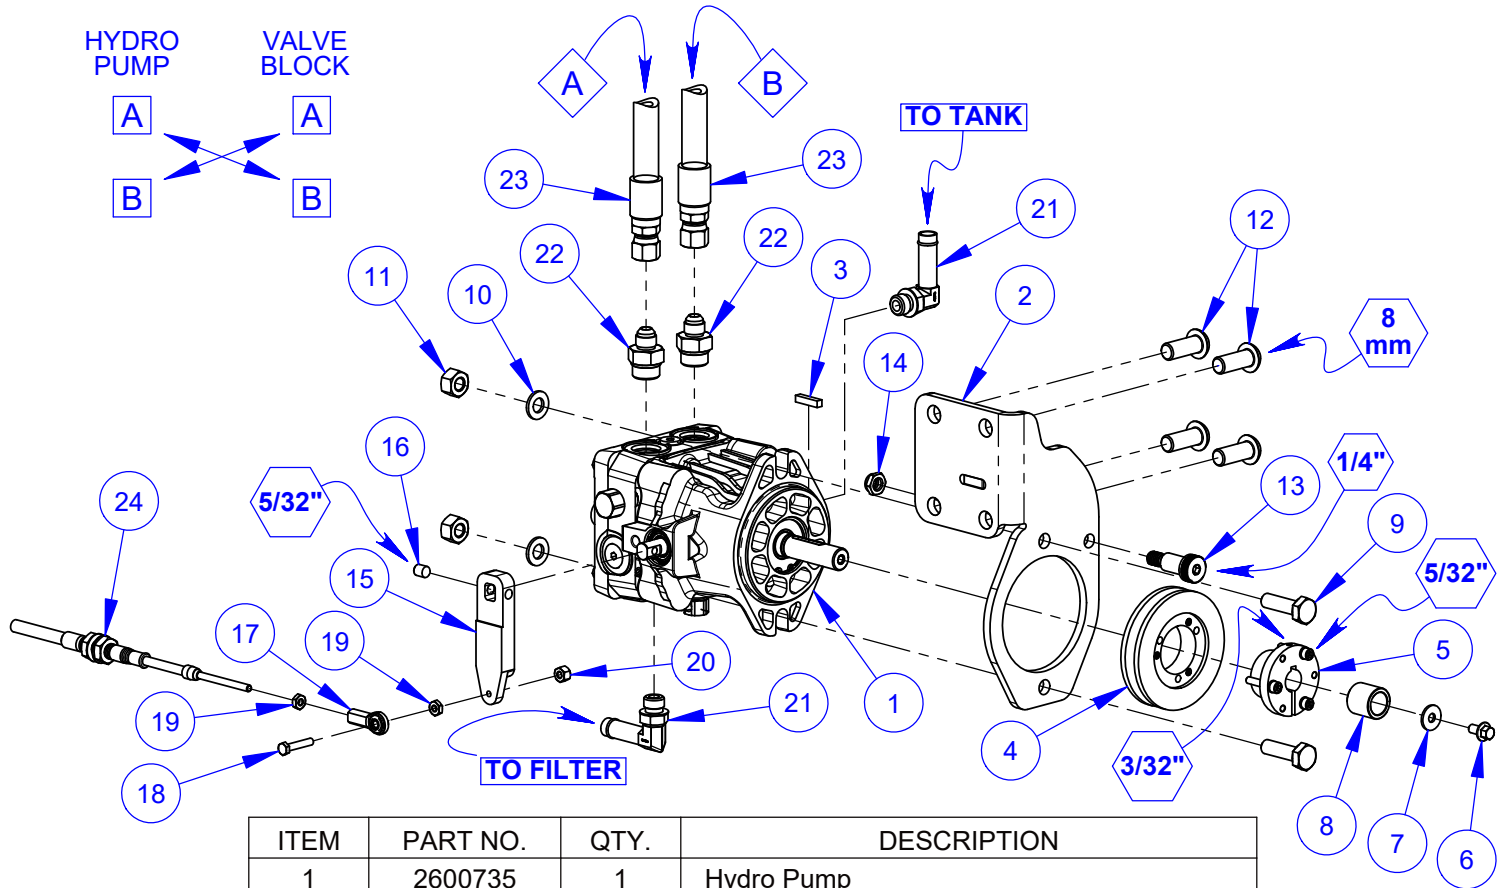

Hydro Pump Assembly #6001007

ITEM	PART NO.	QTY.	DESCRIPTION
1	2600735	1	Hydro Pump
2	6001217	1	Hydro Pump Mount
3	6047978	1	Key, 3/16" Sq. x 27/32"
4	2505302	1	Sheave, 3.35"
5	2505303	1	QD Bushing, JA x 5/8" w/Fasteners
6	2901370	1	Cap Screw, Hex Flange, M6-1.0 x 12mm
7	2901359	1	Fender Washer, M6
8	6001259	1	Spacer, 21mm long
9	2900315	2	Cap Screw, Hex Hd., M10-1.5 x 35mm
10	2901356	2	Flat Washer, M10
11	2900304	2	Lock Nut, M10-1.5 Nylon Insert
12	2902516	4	Cap Screw, Button Hd., M12-1.75 x 30mm
13	2902004	1	Shoulder Screw, 1/2" x 7/8" (3/8-16)
14	2903246	1	Jam Lock Nut, 3/8-16
15	6017137	1	Control Arm
16	2900429	1	Set Screw, Soc. Hd., 5/16-24 x 1/2"
17	2500791	1	Rod End, #10-32 Female
18	2900687	1	Machine Screw, Hex Hd., #10-32 x 1"
19	2900188	2	Hex Nut, #10-32
20	2900688	1	Lock Nut, #10-32 Nylon
21	3202892	2	Elbow, 3/8" O-Ring to 1/2" Hose Bead
22	3200949	2	Adapter, 1/2" O-Ring to 3/8" M. JIC
23	6001281	2	Hose Assembly 3/8" x 24"
24	2505311	1	Control Cable 46"