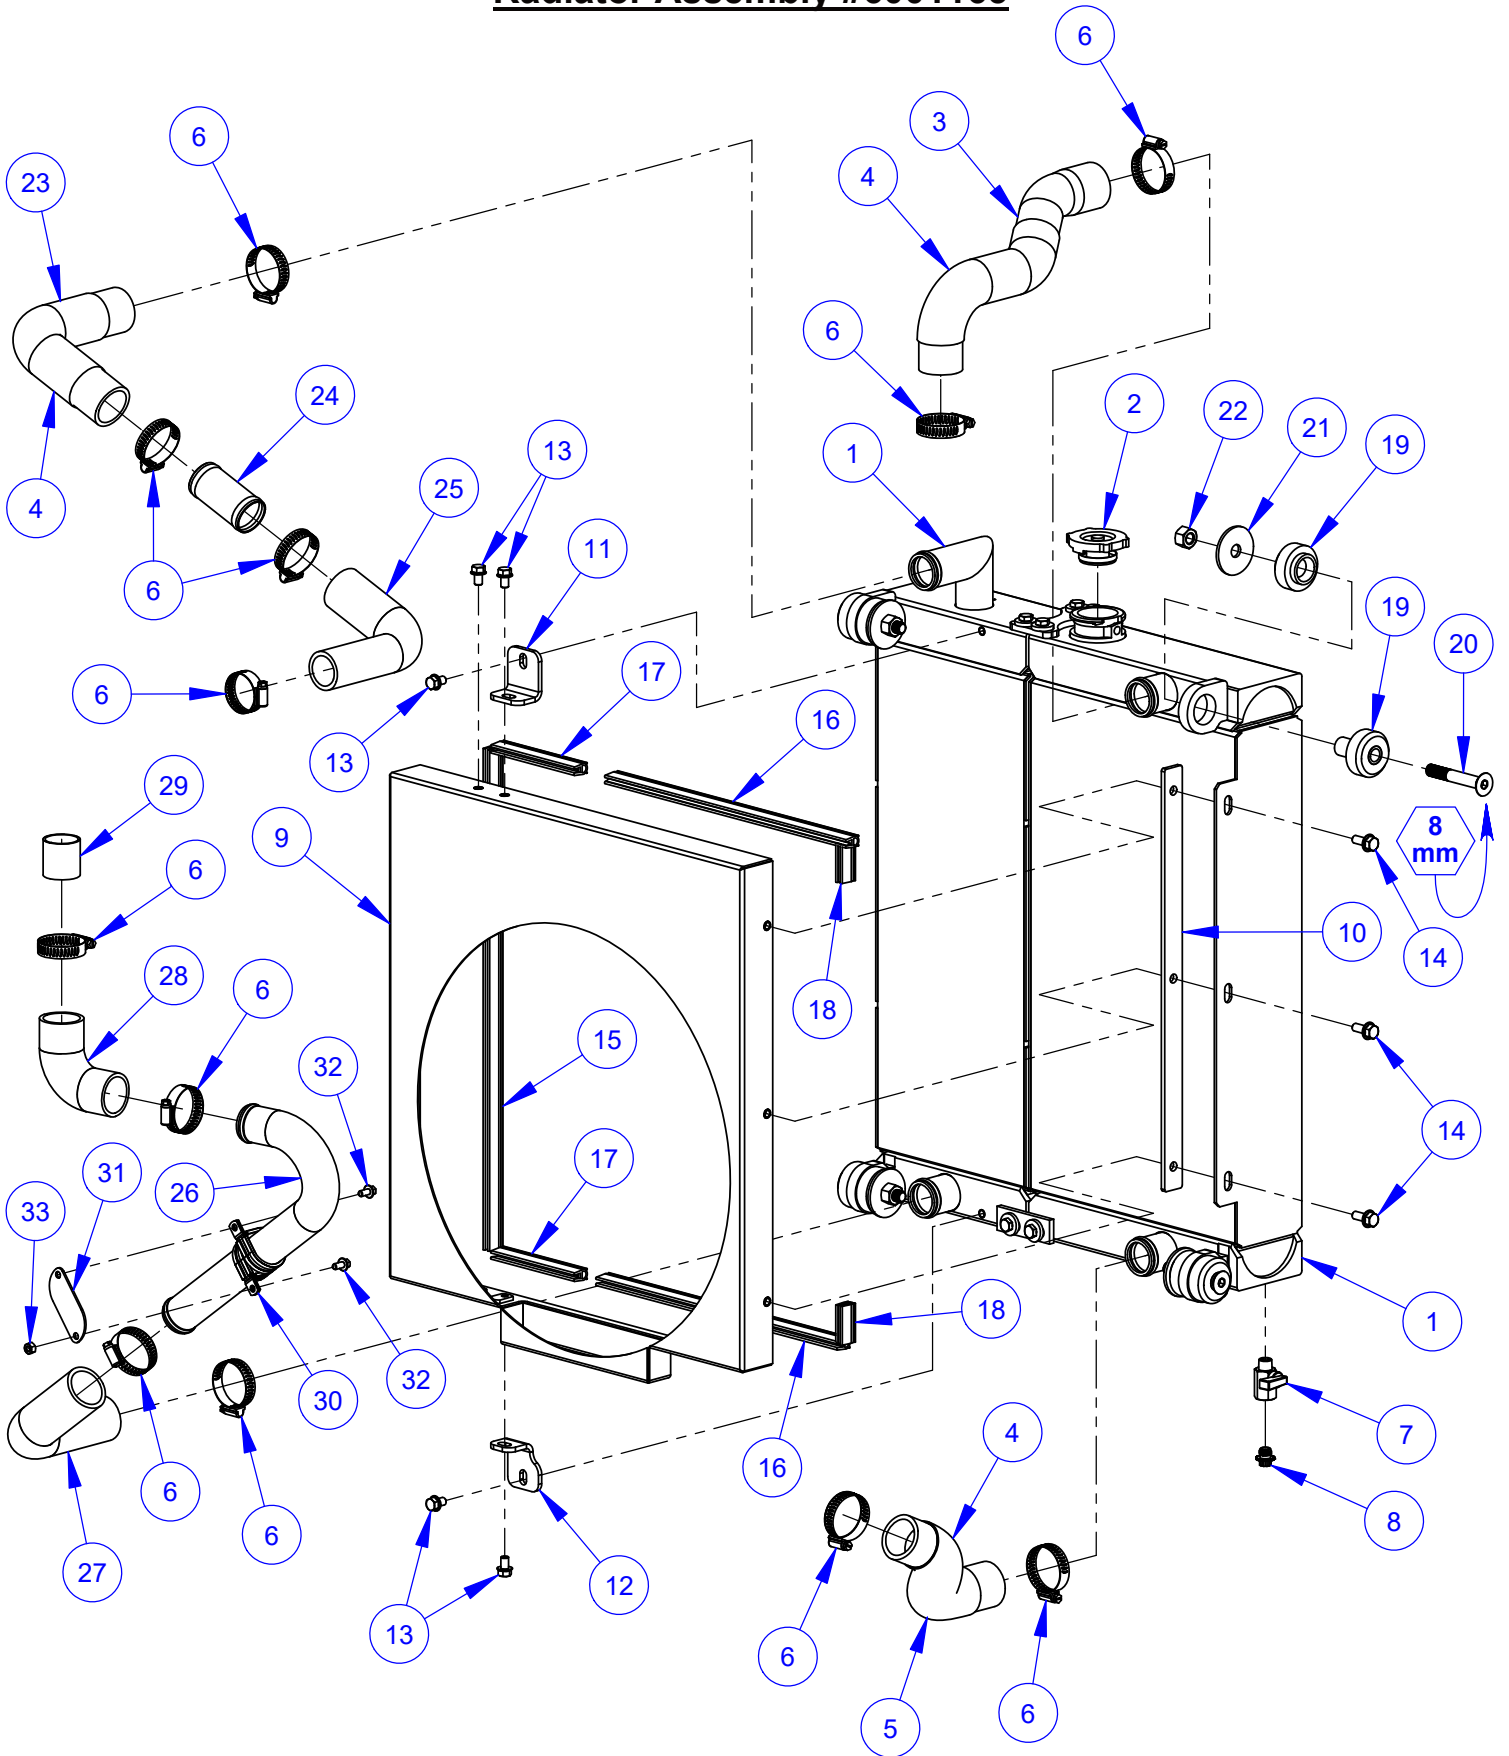

Radiator Assembly #6001165

Radiator Assembly #6001165

ITEM	PART NO.	QTY.	DESCRIPTION
1	2505499	1	Radiator
2	2502381	1	Radiator Cap
3	6001455	1	Radiator Hose, Upper
4	6019264	3	Hose Sleeving, 8" Long
5	3202089	1	Radiator Hose, Lower
6	3202142	12	Hose Clamp #24
7	3200108	1	Ball Valve, 1/4" NPT
8	3202938	1	Plug, 1/4" NPT (Red)
9	6001292	1	Fan Shroud
10	6001457	1	Shroud Spacer Bar
11	6001416	1	Retainer Bracket
12	6001458	1	Retainer Bracket (Notched)
13	2902071	5	Cap Screw, Hex Flange, M8-1.25 x 12mm
14	2900634	3	Cap Screw, Hex Flange, M8-1.25 x 20mm
15	6019346	1	Edge Trim Seal 21"
16	6019112	2	Edge Trim Seal 13-3/4"
17	6019262	2	Edge Trim Seal 4-3/4"
18	6019263	2	Edge Trim Seal 1-5/8"
19	2503669	4	Vibration Isolator
20	2901391	4	Cap Screw, Flat Hd., M12-1.75 x 80mm
21	2900854	4	Fender Washer, 1/2" x 2"
22	2900327	4	Lock Nut, M12-1.75 Nylon Insert
23	2505754	1	Hose Elbow, 1-1/2"
24	3206386	1	Beaded Coupler, 1-1/2" O.D.
25	6001459	1	Hose Elbow Reducer
26	6001460	1	Charge Air Tube
27	6001461	1	Hose Elbow, 1-1/2"
28	2505737	1	Hose Elbow, 1-1/2" I.D.
29	6001462	1	Hose Sleeve 1-1/2"
30	2505756	2	Cushion Clamp, 1-1/2"
31	6001426	1	Clamp Brace Plate
32	2901370	2	Cap Screw, Hex Flange, M6-1.0 x 12mm
33	2900302	1	Lock Nut, M6-1.0 Nylon Insert