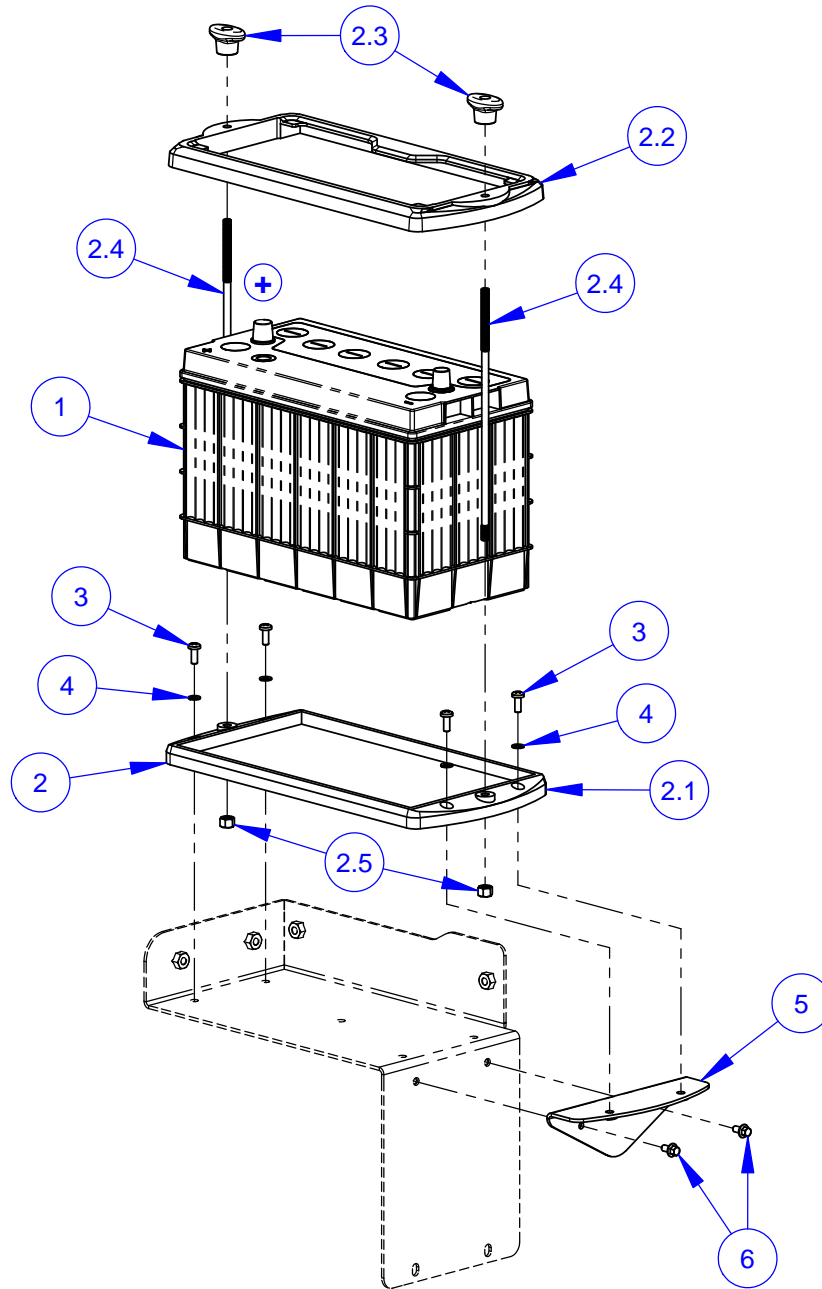

Max Battery Assembly #6001057

ITEM	PART NO.	QTY.	DESCRIPTION
1	2801299	1	Battery, 12 Volt Group Size 31
2	2506053	1	Battery Hold-Down Tray
2.1	2506053A	1	Battery Tray Base
2.2	2506053B	1	Battery Tray Top
2.3	2506053C	2	Ratchet Knob 5/16-18
2.4	2506053D	2	Tie Rod, 5/16-18
2.5	2900039	2	Lock Nut, 5/16-18 Nylon
3	2901368	4	Machine Screw, Pan Hd., M6-1.0 x 16mm
4	2900765	4	Lock Washer, M6 Split
5	6016123	1	Battery Platform Extension
6	2901370	2	Cap Screw, Hex Flange, M6-1.0 x 12mm