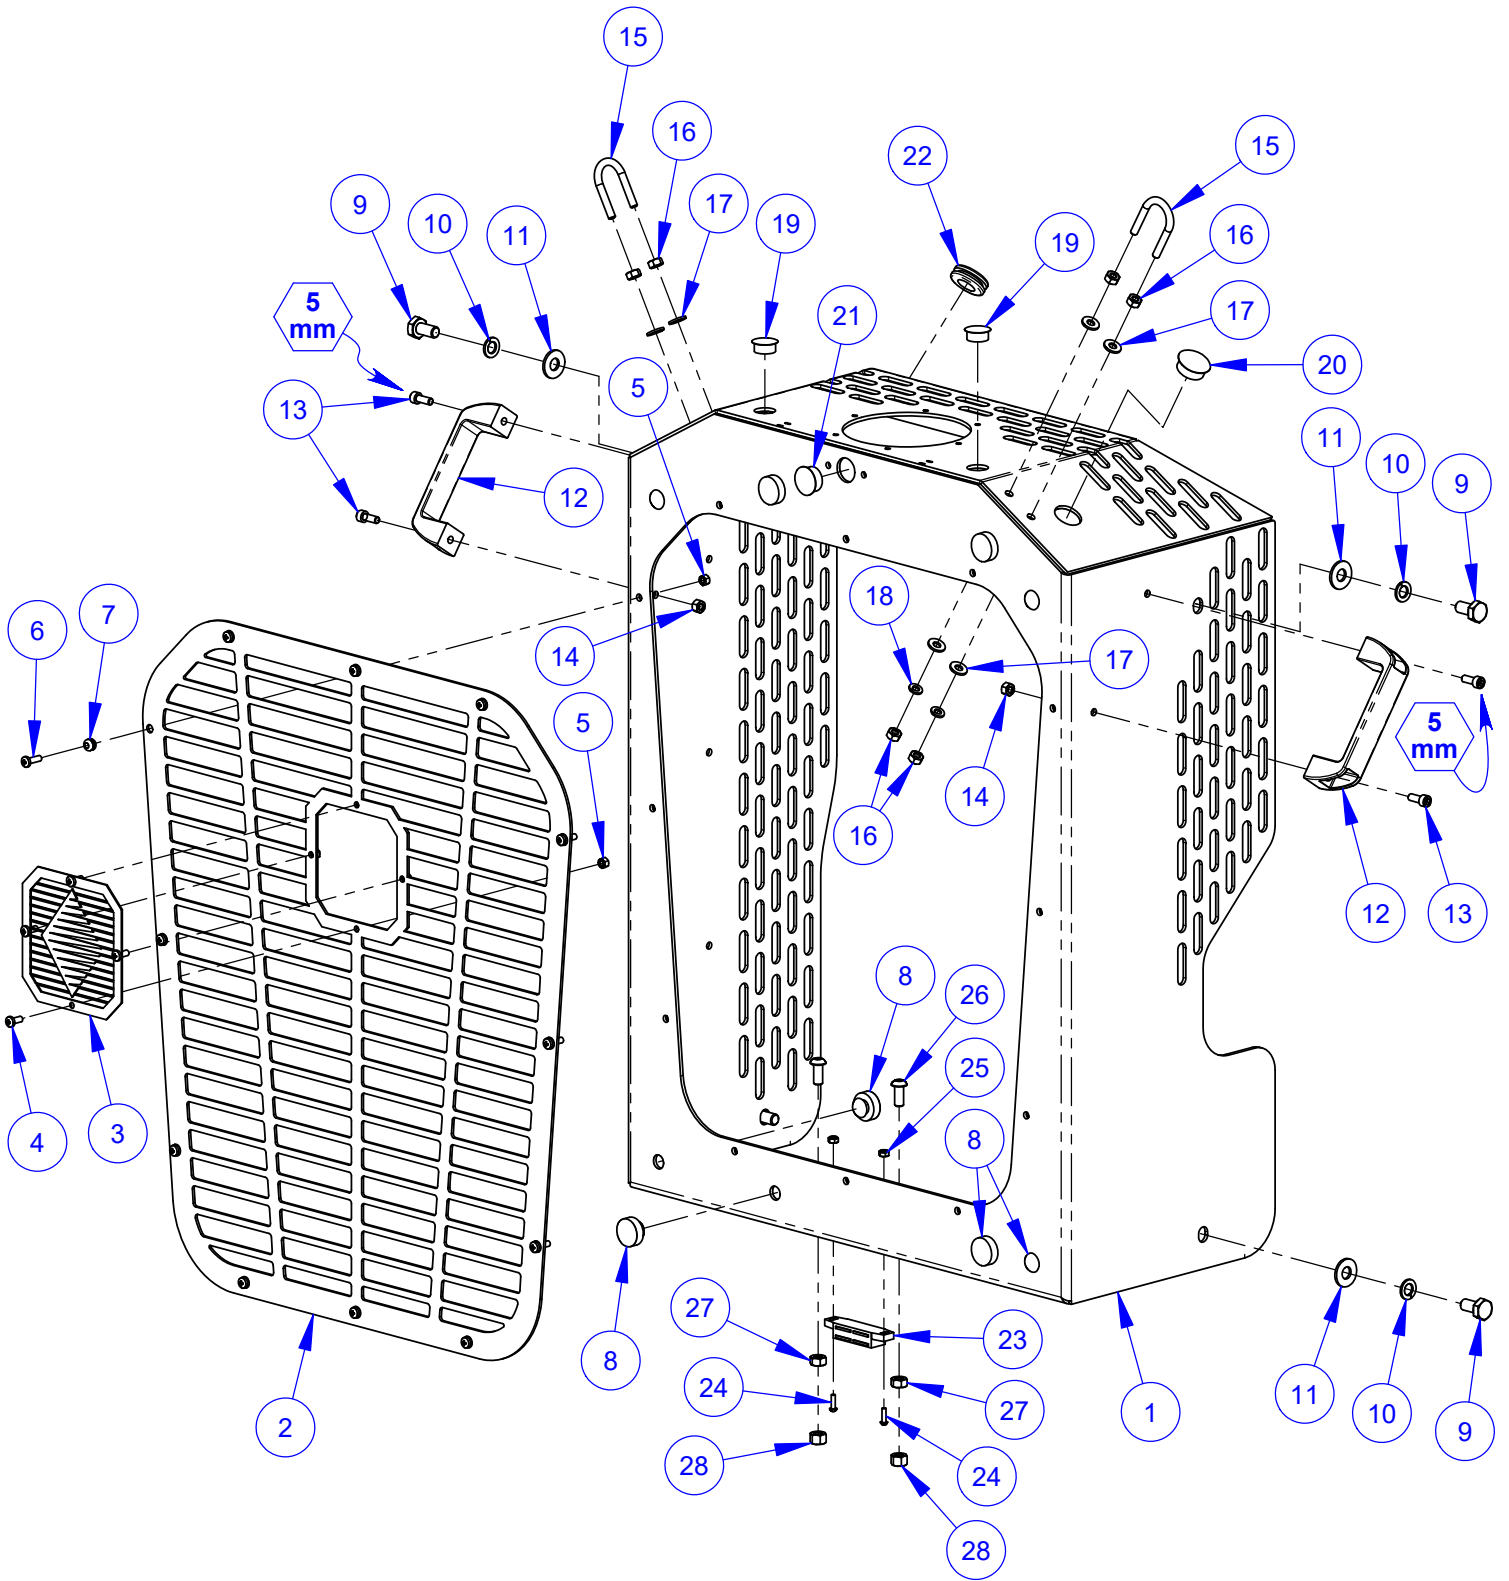

Radiator Shroud Assembly #6001166

Radiator Shroud Assembly #6001166

ITEM	PART NO.	QTY.	DESCRIPTION
1	6001464	1	Radiator Shroud
2	6001262	1	Radiator Grille
3	6016138	1	Diamond Logo Emblem
4	2900794	4	Machine Screw, Pan Hd., M5-0.8 x 12mm
5	2900301	16	Lock Nut, M5-0.8 Nylon Insert
6	2902122	12	Machine Screw, Pan Hd., M5-0.8 x 16mm
7	2500962	12	Grommet, 3/16" I.D.
8	2502389	8	Button Bumper
9	2900314	4	Cap Screw, Hex Hd., M10-1.5 x 20mm
10	2900321	4	Lock Washer, M10 Split
11	2900473	4	Flat Washer, 3/8" USS
12	2400145	2	Handle
13	2900553	4	Cap Screw, Soc. Hd., M6-1.0 x 16mm
14	2900302	4	Lock Nut, M6-1.0 Nylon Insert
15	2900241	2	U-Bolt, 1/2" Pipe
16	2900125	8	Hex Nut, 1/4-20
17	2900009	8	Flat Washer, 1/4" SAE
18	2900024	4	Lock Washer, 1/4" Split
19	2500463	2	Plug, 3/4" Hole
20	2500489	1	Plug, 1" Hole
21	2500549	1	Plug, 7/8" Hole
22	2508018	1	Grommet, 11/16" I.D.
23	2504561	1	Magnetic Catch
24	2900090	2	Machine Screw, Rd. Hd., #6-32 x 1/2"
25	2901325	2	Lock Nut, #6-32 Nylon
26	2901568	2	Cap Screw, Button Hd., 5/16-18 x 3/4"
27	2900141	2	Hex Nut, 5/16-18
28	2900039	2	Lock Nut, 5/16-18 Nylon