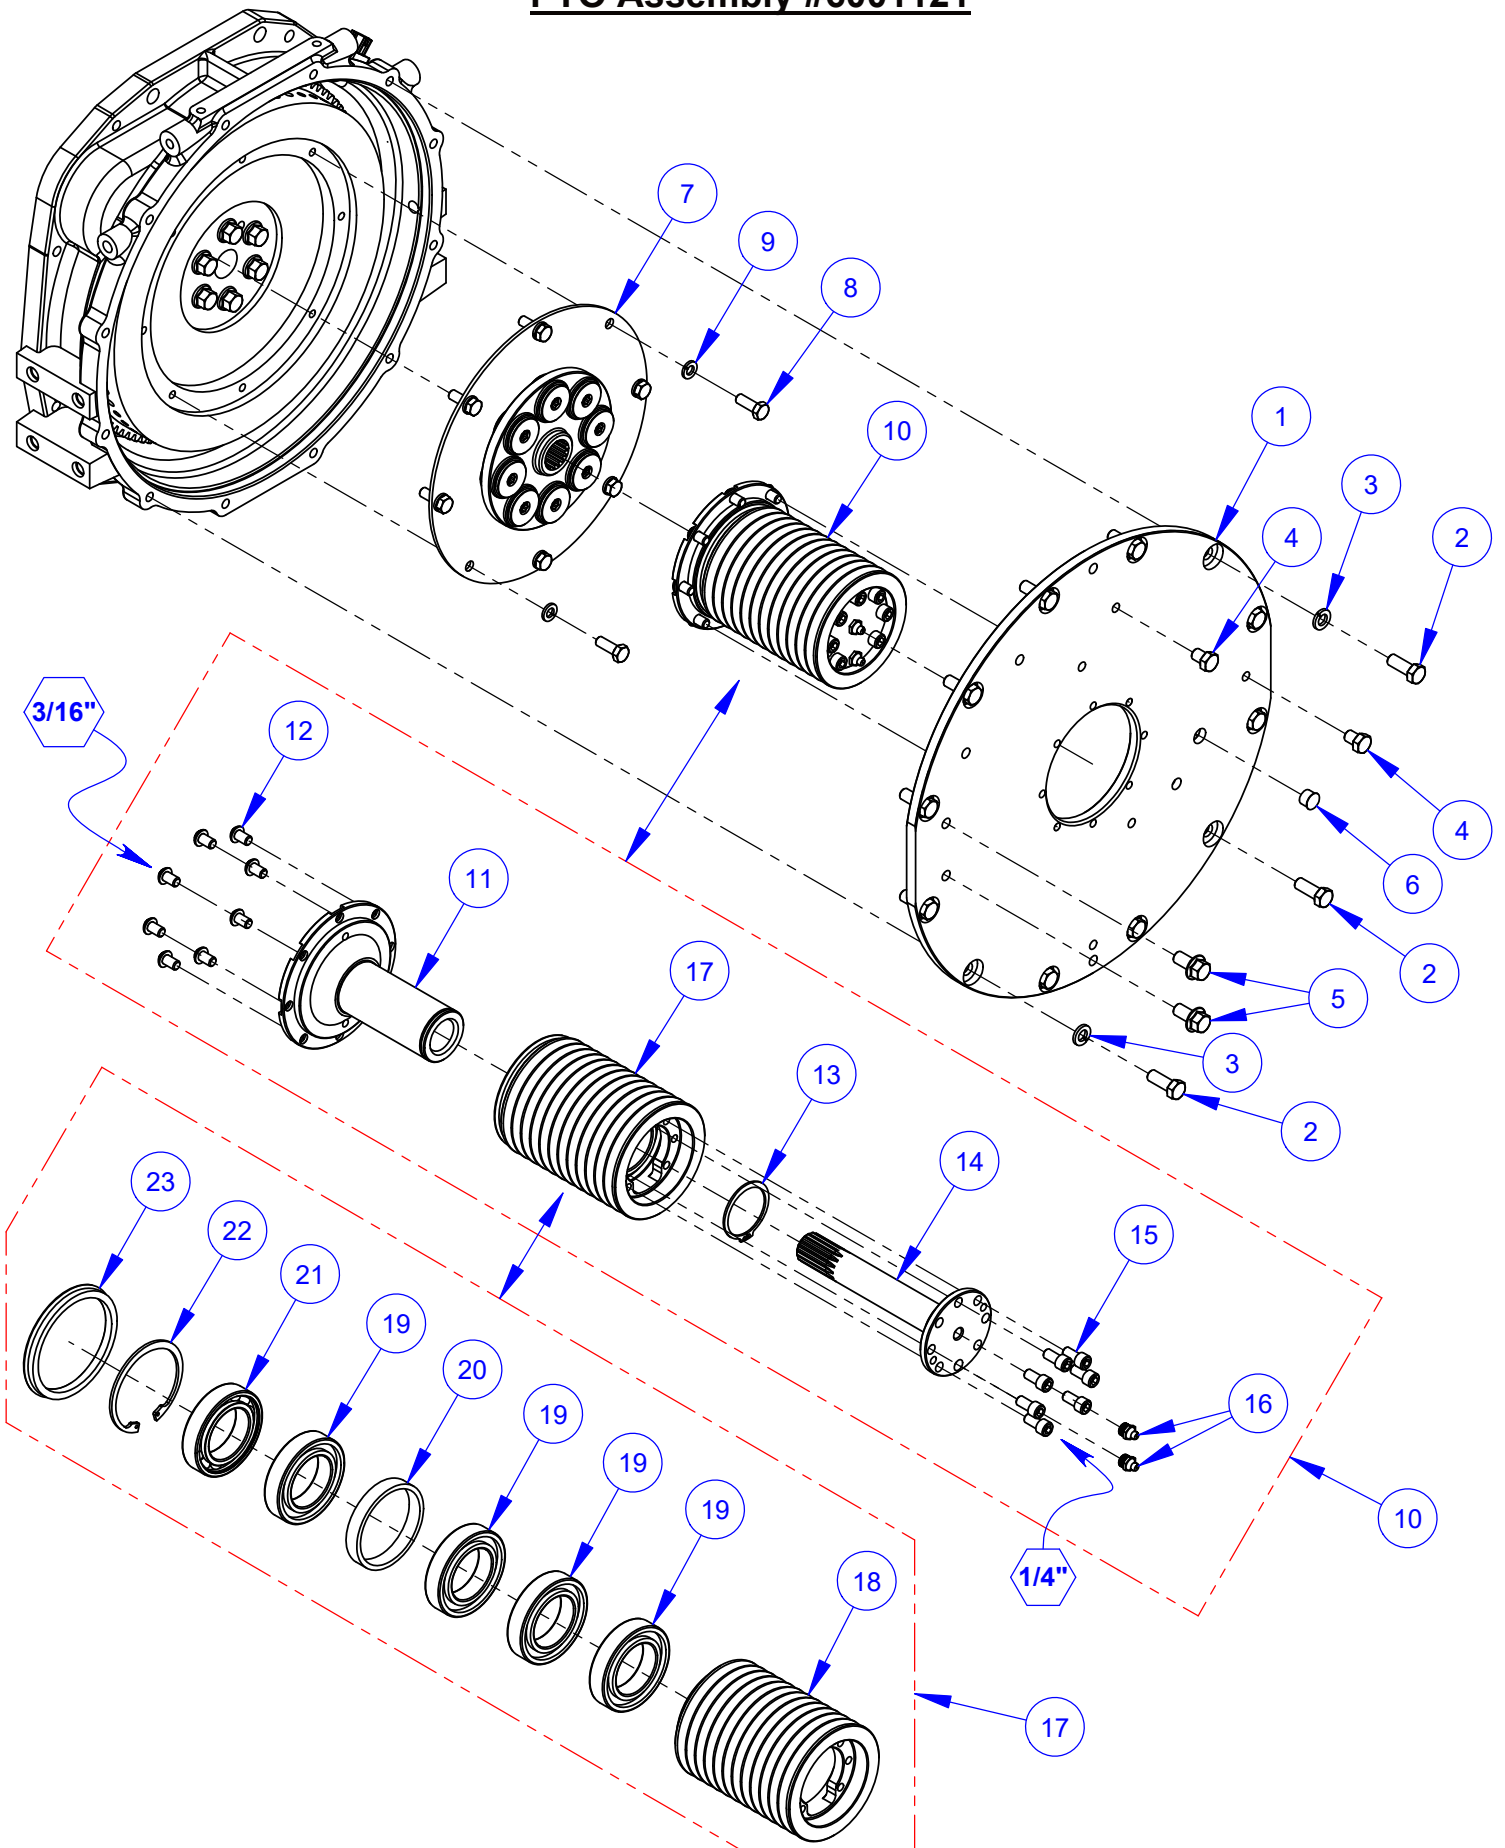

PTO Assembly #6001121

PTO Assembly #6001121

ITEM	PART NO.	QTY.	DESCRIPTION
1	6001200	1	Inner Ring Support
2	2900005	12	Cap Screw, Hex Hd., 3/8-16 x 1"
3	2900006	11	Lock Washer, 3/8" Split
4	2901066	2	Cap Screw, Hex Hd., 3/8-16 x 1/2"
5	2901394	2	Flange Bolt, Hex Hd., M10-1.25 x 20mm
6	2500204	1	Plug, 1/2" Hole
7	2505301	1	Flywheel Coupling
8	2900668	8	Cap Screw, Hex Hd., 5/16-18 x 7/8"
9	2900031	8	Lock Washer, 5/16" Split
10	6001122	1	PTO Unit

ITEM	PART NO.	QTY.	DESCRIPTION
11	6001401	1	Shaft Support Sleeve
12	2902196	8	Cap Screw, Button Hd., 5/16-18 x 1/2"
13	2503758	1	Retaining Ring, 45mm External
14	6001402	1	Splined Drive Shaft
15	2900898	7	Cap Screw, Soc. Hd., 5/16-18 x 5/8"
16	2900062	2	Grease Fitting, 1/8" NPT
17	6001123	1	Sheave Assembly

ITEM	PART NO.	QTY.	DESCRIPTION
18	6001403	1	Sheave, 4" x 12 Groove
19	2503760	4	Ball Bearing, 45 x 75 x 16 open
20	6019066	1	Bearing Spacer, 75 x 12
21	2503759	1	Ball Bearing, 45 x 75 x 16 w/seal
22	2503757	1	Retaining Ring, 75mm Internal
23	2503756	1	Seal, 80mm V-Ring