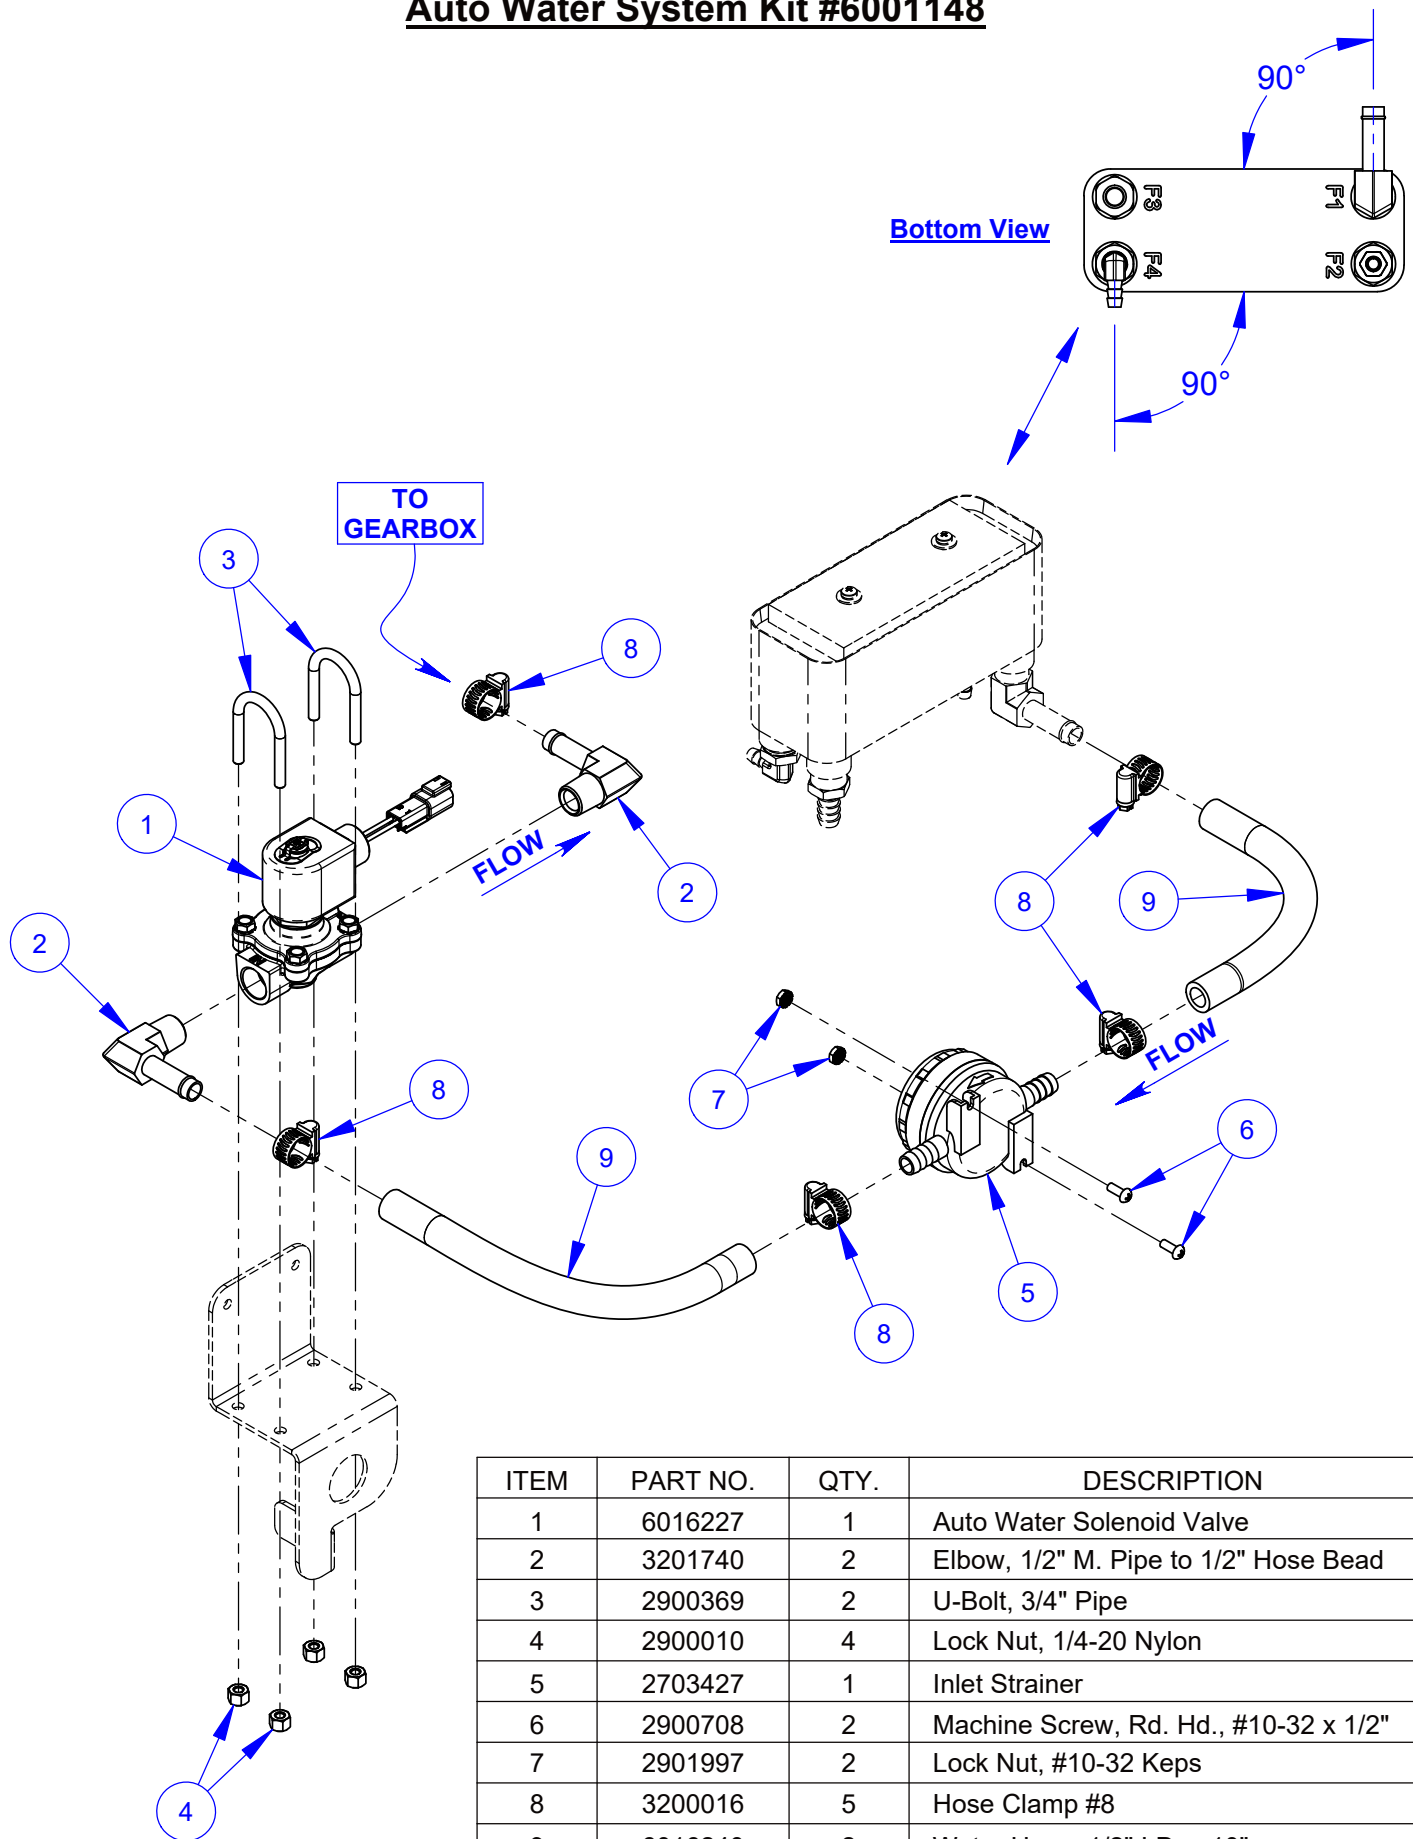

Auto Water System Kit #6001148

ITEM	PART NO.	QTY.	DESCRIPTION
1	6016227	1	Auto Water Solenoid Valve
2	3201740	2	Elbow, 1/2" M. Pipe to 1/2" Hose Bead
3	2900369	2	U-Bolt, 3/4" Pipe
4	2900010	4	Lock Nut, 1/4-20 Nylon
5	2703427	1	Inlet Strainer
6	2900708	2	Machine Screw, Rd. Hd., #10-32 x 1/2"
7	2901997	2	Lock Nut, #10-32 Keps
8	3200016	5	Hose Clamp #8
9	6016240	2	Water Hose, 1/2" I.D. x 10"