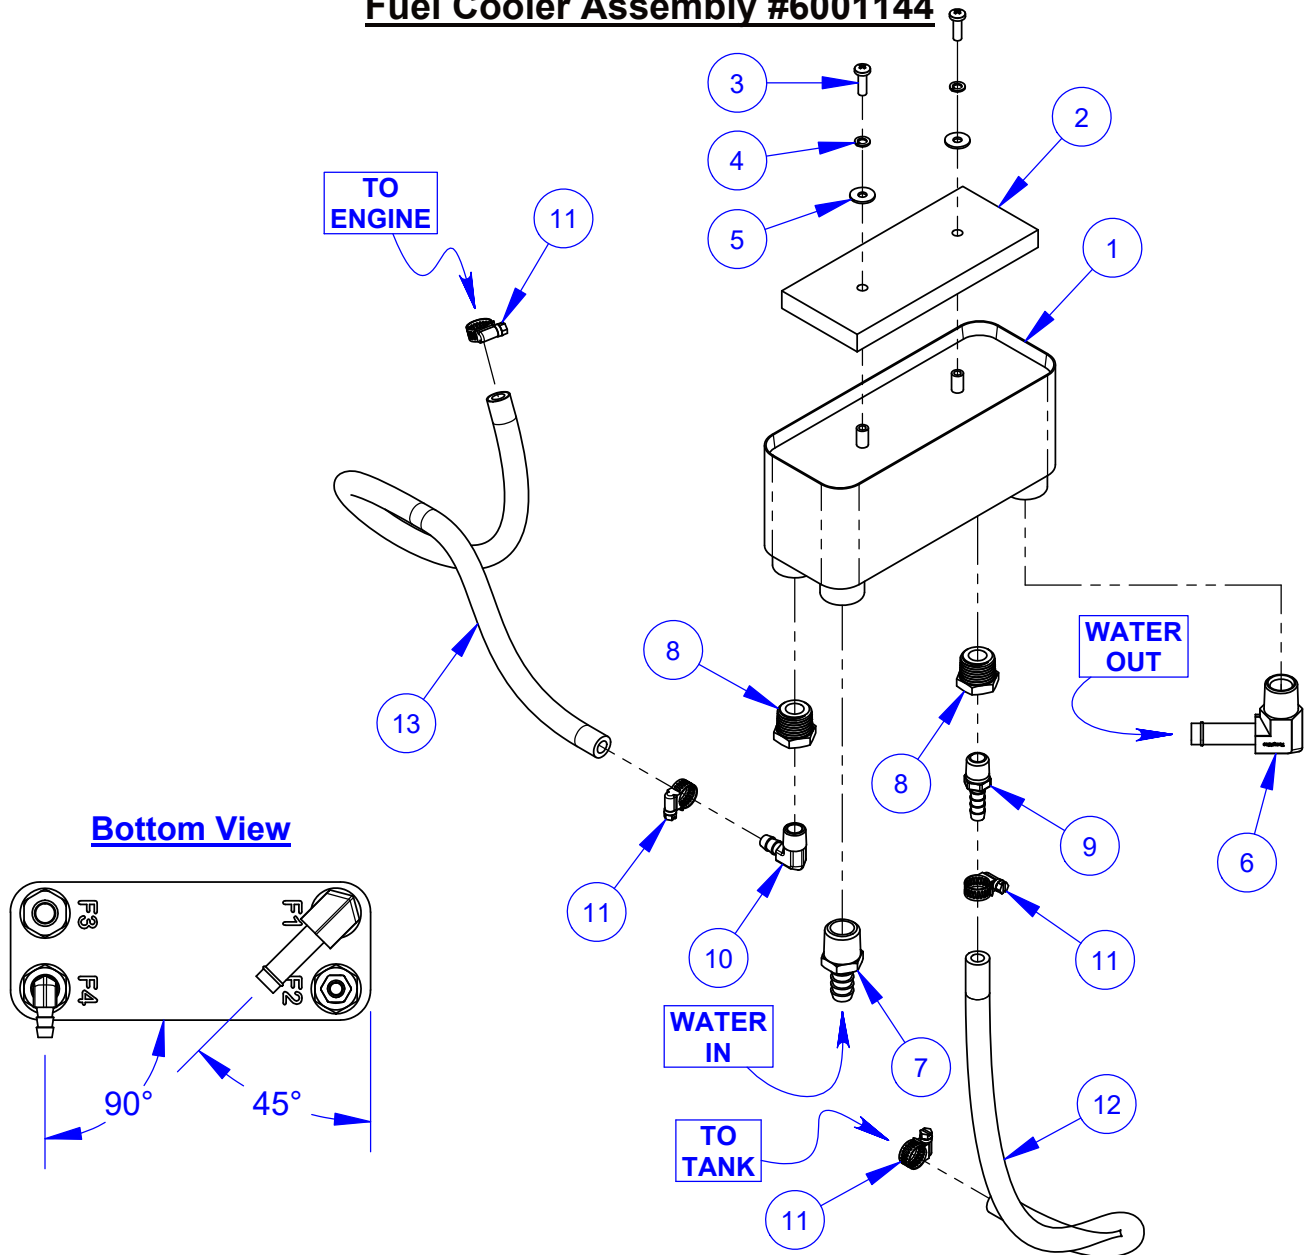

Fuel Cooler Assembly #6001144

ITEM	PART NO.	QTY.	DESCRIPTION
1	2506058	1	Fuel Cooler
2	6019280	1	Cooler Cushion
3	2902122	2	Machine Screw, Pan Hd., M5-0.8 x 16mm
4	2900767	2	Lock Washer, M5 Split
5	2900770	2	Fender Washer, M5
6	3201740	1	Elbow, 1/2" M. Pipe to 1/2" Hose Bead
7	3200020	1	Fitting, 1/2" M. Pipe to 1/2" Hose Barb
8	3200229	2	Reducer, 1/2" M. to 1/4" F. Pipe
9	3201304	1	Fitting, 1/4" M. Pipe to 5/16" Hose Barb
10	3200599	1	Elbow, 1/4" M. Pipe to 5/16" Hose Barb
11	3200062	4	Hose Clamp #4
12	6017298	1	Fuel Hose, 5/16" I.D. x 22"
13	6001430	1	Fuel Hose, 5/16" I.D. x 28"