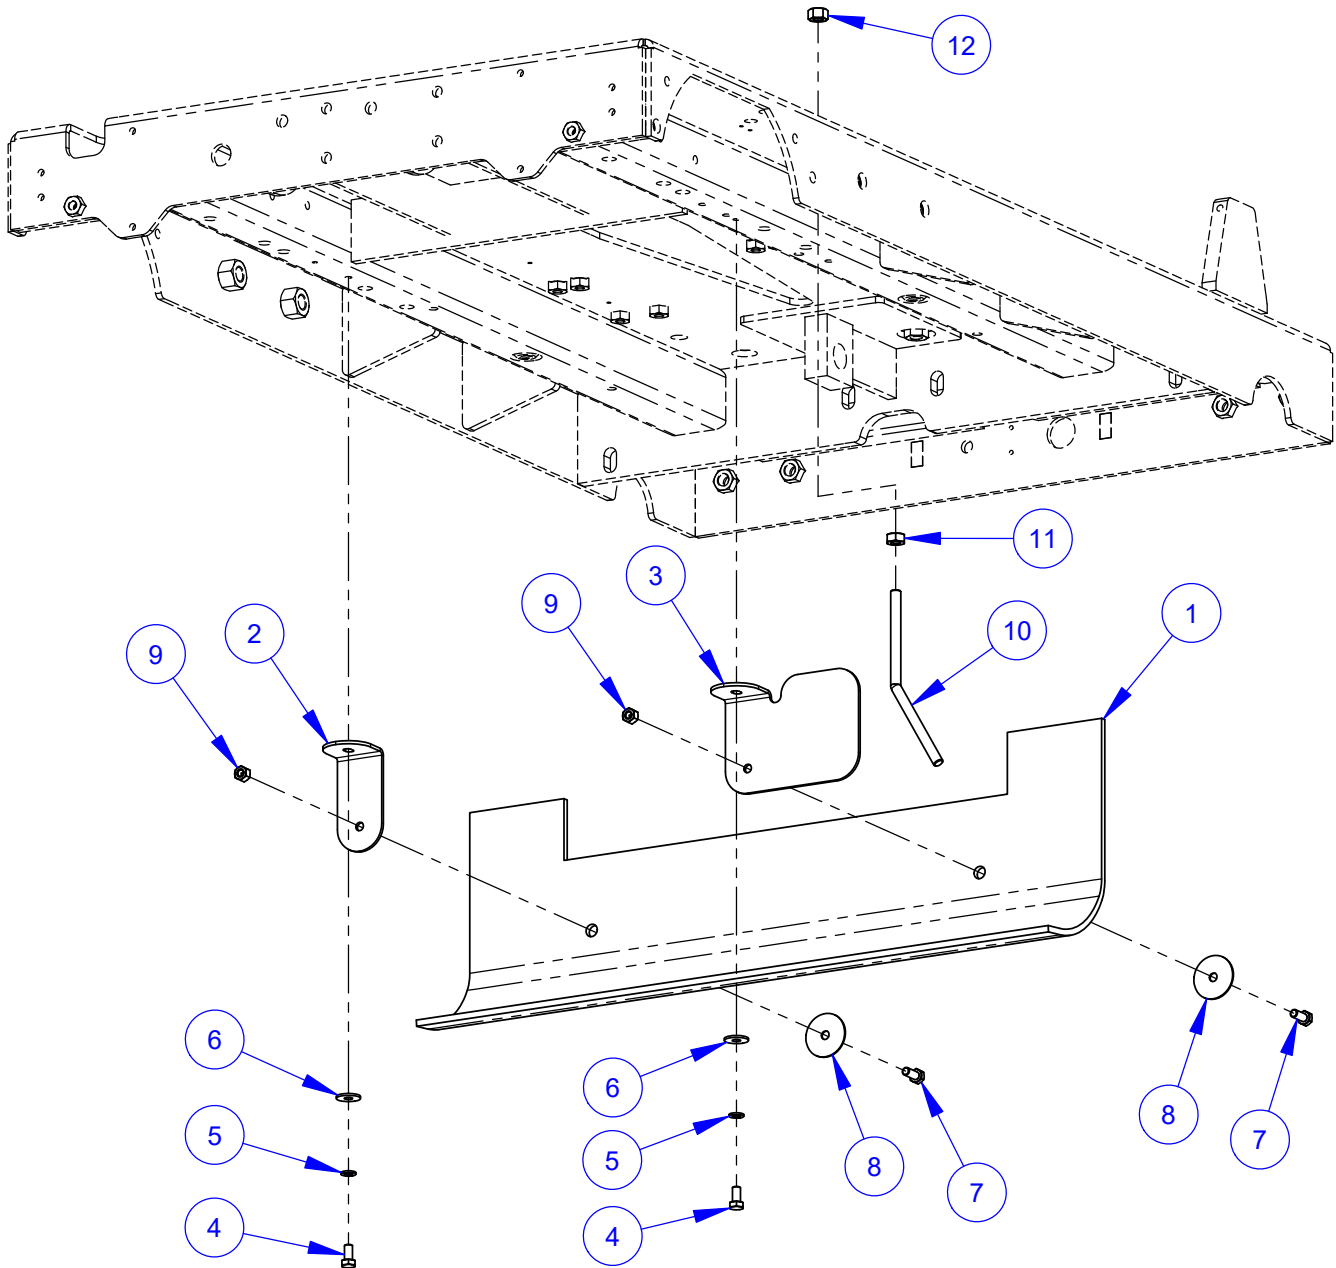

Slurry Flap Assembly #6017712

ITEM	PART NO.	QTY.	DESCRIPTION
1	6016180	1	Slurry Flap
2	6016154	1	Skirt Bracket
3	6016298	1	Skirt Brace
4	2900868	2	Cap Screw, Hex Hd., M8-1.25 x 16mm
5	2900763	2	Lock Washer, M8 Split
6	2900383	2	Fender Washer, M8
7	2900329	2	Cap Screw, Hex Hd., M8-1.25 x 20mm
8	2901504	2	Fender Washer, 5/16" x 1-3/4"
9	2900303	2	Lock Nut, M8-1.25 Nylon Insert
10	6001274	1	Bent Rod, M10
11	2900325	1	Hex Nut, M10-1.5
12	2900304	1	Lock Nut, M10-1.5 Nylon Insert