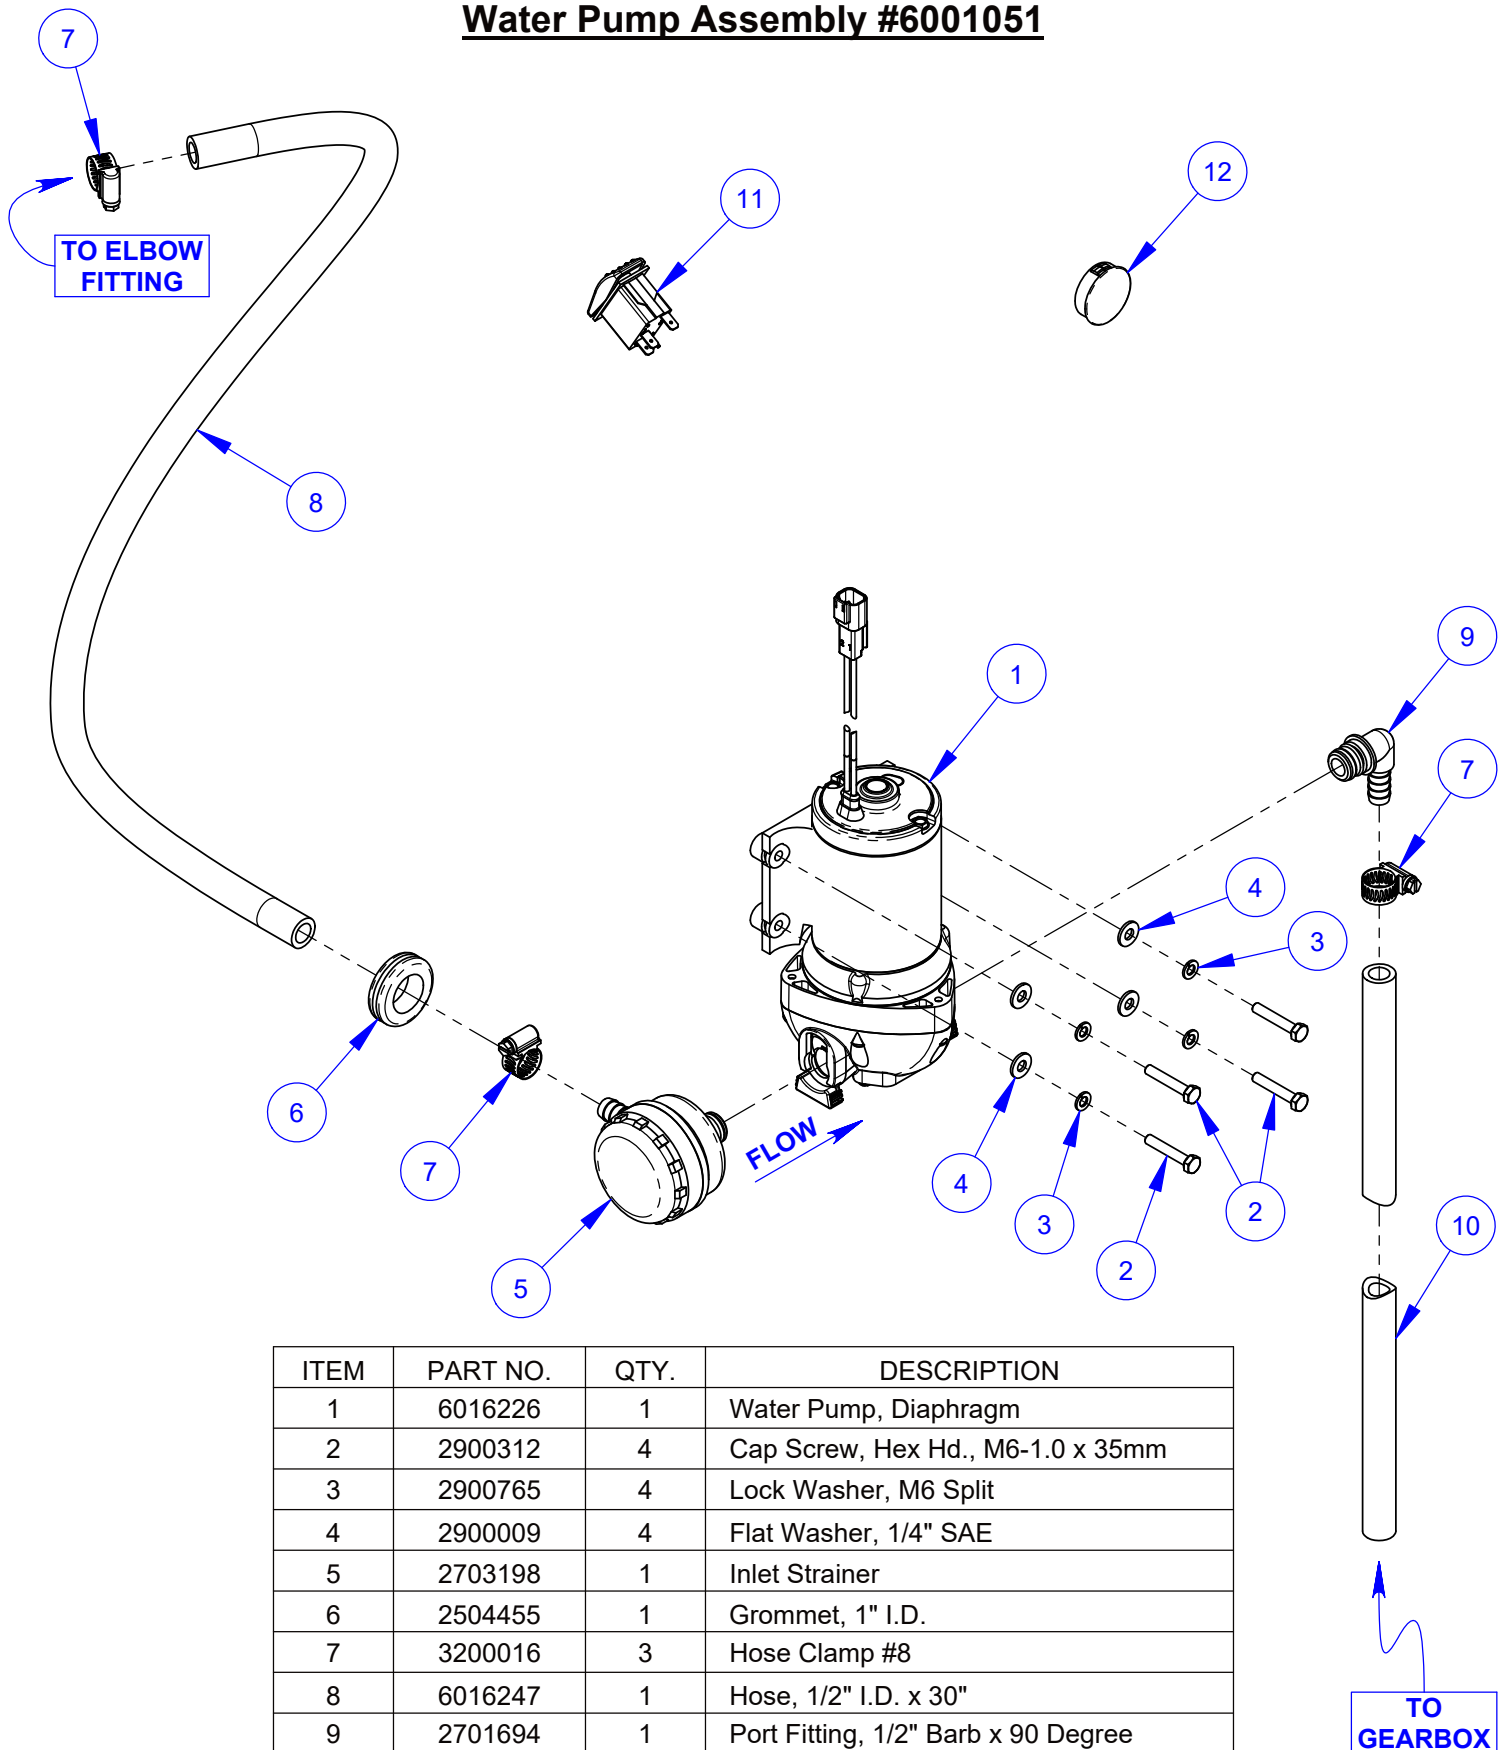

Water Pump Assembly #6001051

ITEM	PART NO.	QTY.	DESCRIPTION
1	6016226	1	Water Pump, Diaphragm
2	2900312	4	Cap Screw, Hex Hd., M6-1.0 x 35mm
3	2900765	4	Lock Washer, M6 Split
4	2900009	4	Flat Washer, 1/4" SAE
5	2703198	1	Inlet Strainer
6	2504455	1	Grommet, 1" I.D.
7	3200016	3	Hose Clamp #8
8	6016247	1	Hose, 1/2" I.D. x 30"
9	2701694	1	Port Fitting, 1/2" Barb x 90 Degree
10	6045526	1	Hose, 1/2" I.D. x 48"
11	2800808	1	Rocker Switch
12	2506087	1	Plug, 1-3/8" Hole