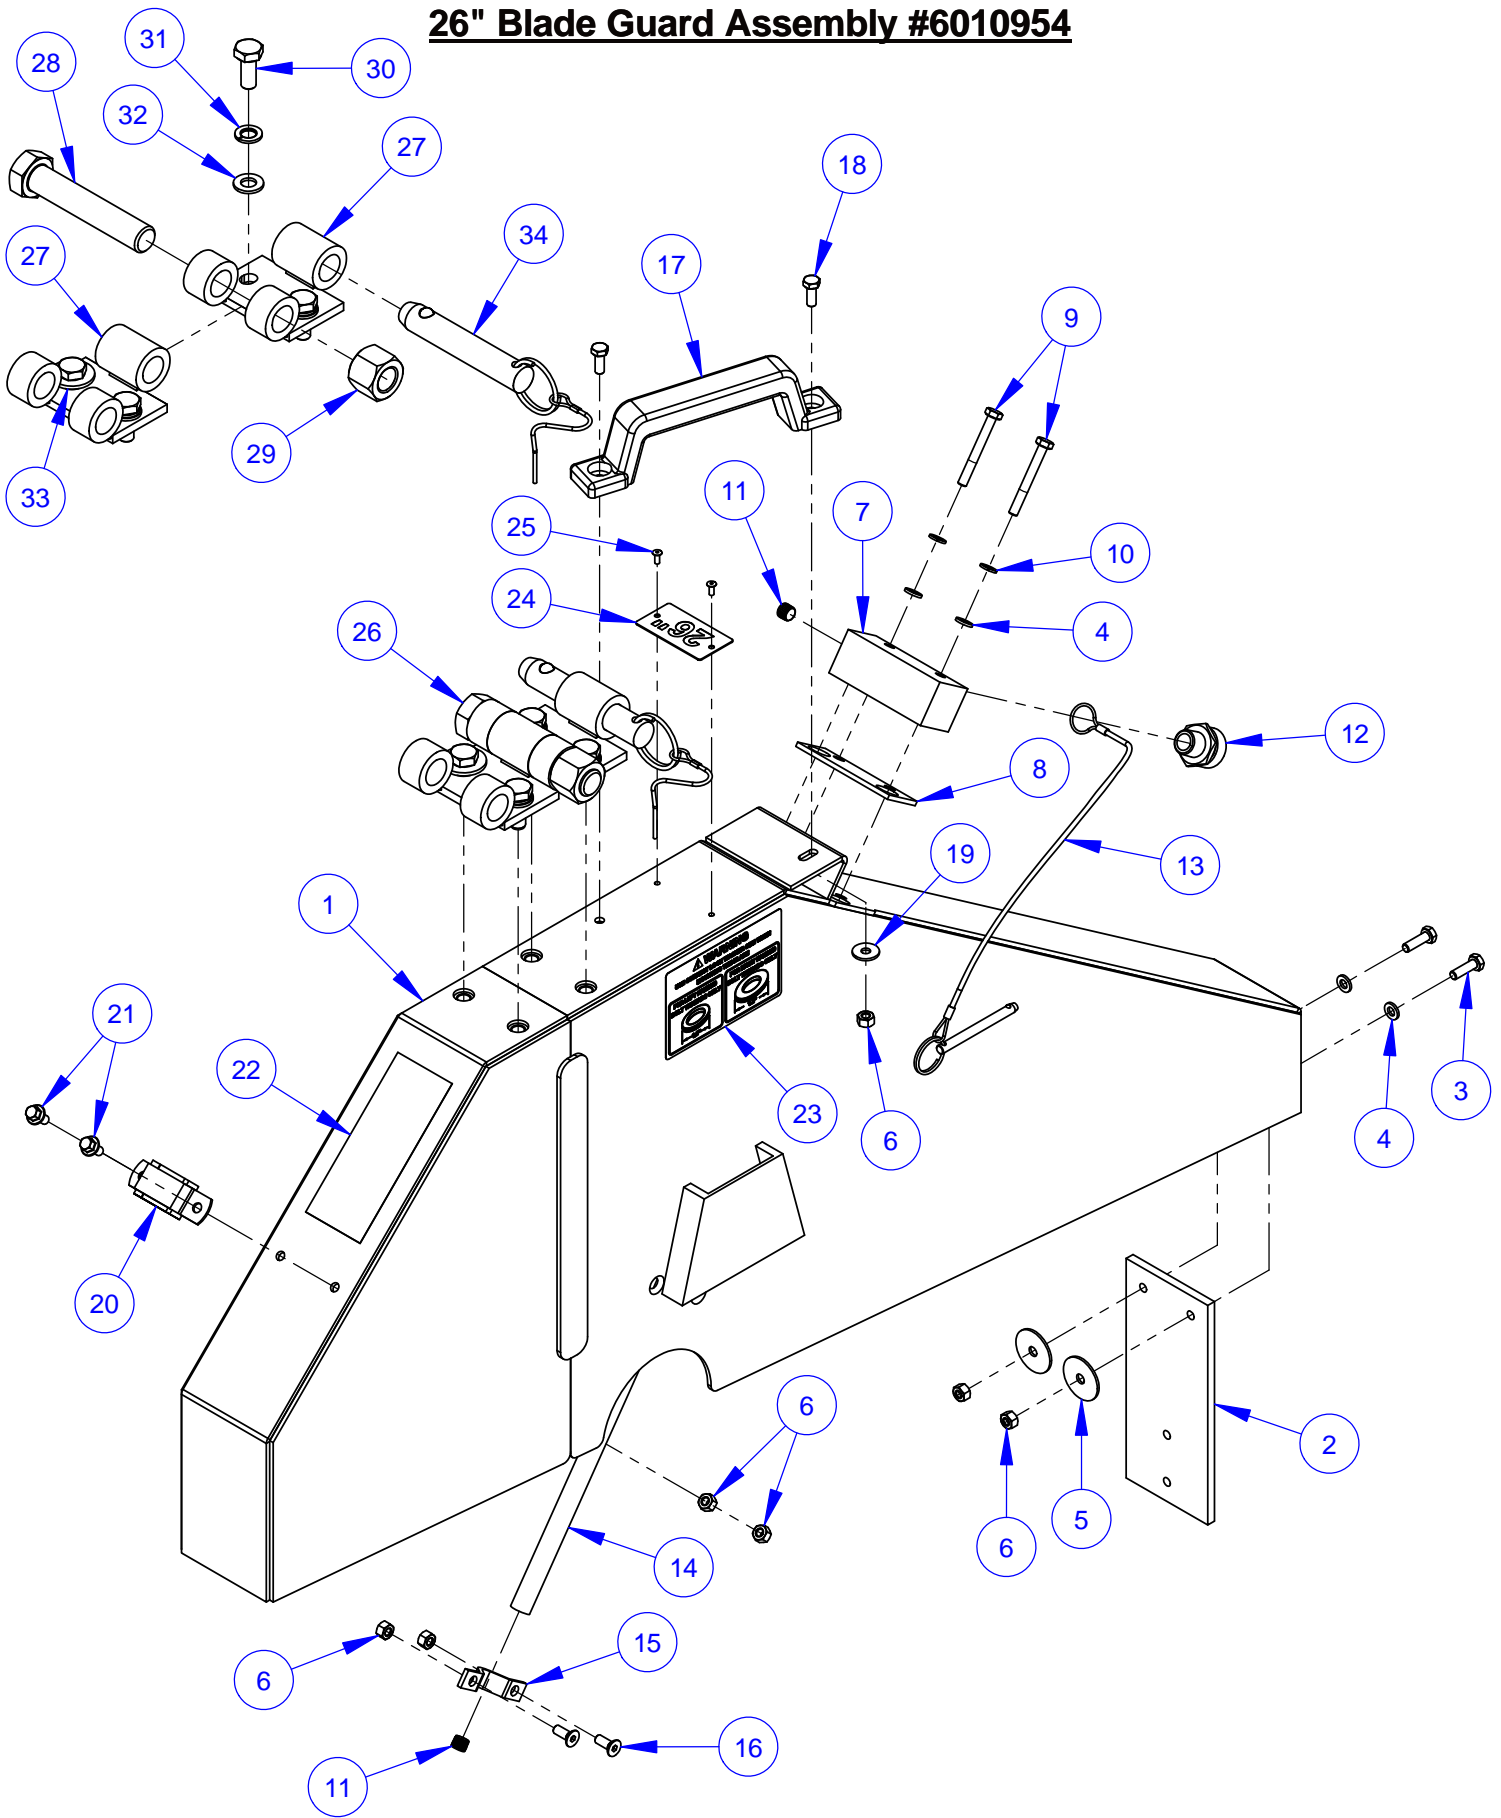

ITEM	PART NO.	QTY.	DESCRIPTION
23	2500270	1	Blade Guard Hinge
24	2900310	6	Cap Screw, Hex Hd., M6-1.0 x 20mm
25	2901494	6	Flat Washer, M6
26	2900302	6	Lock Nut, M6-1.0 Nylon Insert

26" Blade Guard Assembly #6010954