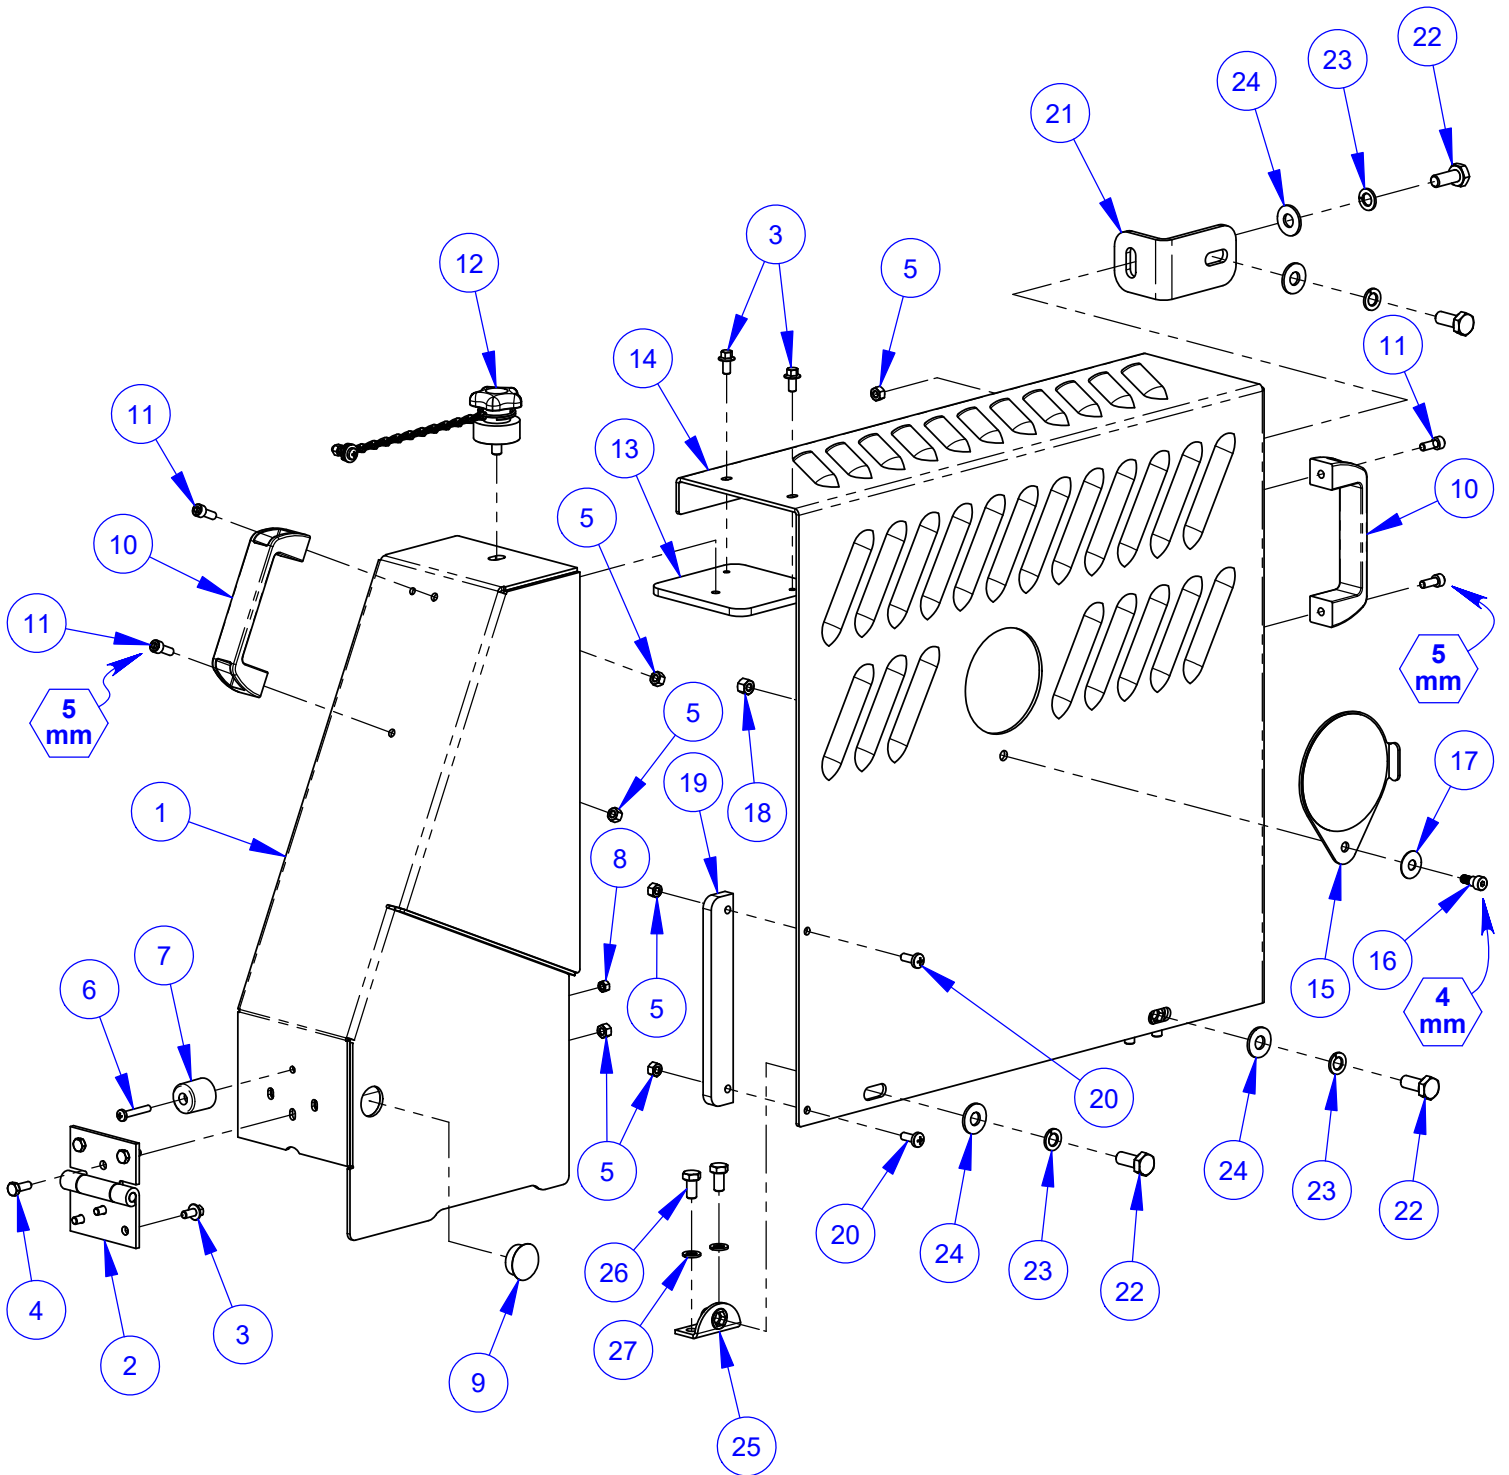

Belt Guard Assembly #6001168

Belt Guard Assembly #6001168

ITEM	PART NO.	QTY.	DESCRIPTION
1	6001465	1	Belt Guard (Front)
2	2500270	1	Blade Guard Hinge
3	2901370	5	Cap Screw, Hex Flange, M6-1.0 x 12mm
4	2900341	3	Cap Screw, Hex Hd., M6-1.0 x 16mm
5	2900302	9	Lock Nut, M6-1.0 Nylon Insert
6	2901365	1	Machine Screw, Pan Hd., M5-0.8 x 30mm
7	2501093	1	Bumper, 1"
8	2900301	1	Lock Nut, M5-0.8 Nylon Insert
9	2500489	1	Plug, 1" Hole
10	2400145	2	Handle
11	2900553	4	Cap Screw, Soc. Hd., M6-1.0 x 16mm
12	6001048	1	Knob Assembly
13	6001365	1	Latch Plate
14	6001471	1	Belt Guard (Rear)
15	6010768	1	Swing Cover Plate with Label
16	2900246	1	Shoulder Screw, 5/16" x 1/4" (1/4-20)
17	2900252	1	Belleville Washer, 5/16"
18	2900010	1	Lock Nut, 1/4-20 Nylon
19	6001304	1	Bridge Bar
20	2901368	2	Machine Screw, Pan Hd., M6-1.0 x 16mm
21	6001419	1	Belt Guard Strap
22	2900333	4	Cap Screw, Hex Hd., M10-1.5 x 25mm
23	2900321	4	Lock Washer, M10 Split
24	2900473	4	Flat Washer, 3/8" USS
25	6016119	2	Guard Mounting Tab, M10-1.5
26	2900868	4	Cap Screw, Hex Hd., M8-1.25 x 16mm
27	2900763	4	Lock Washer, M8 Split