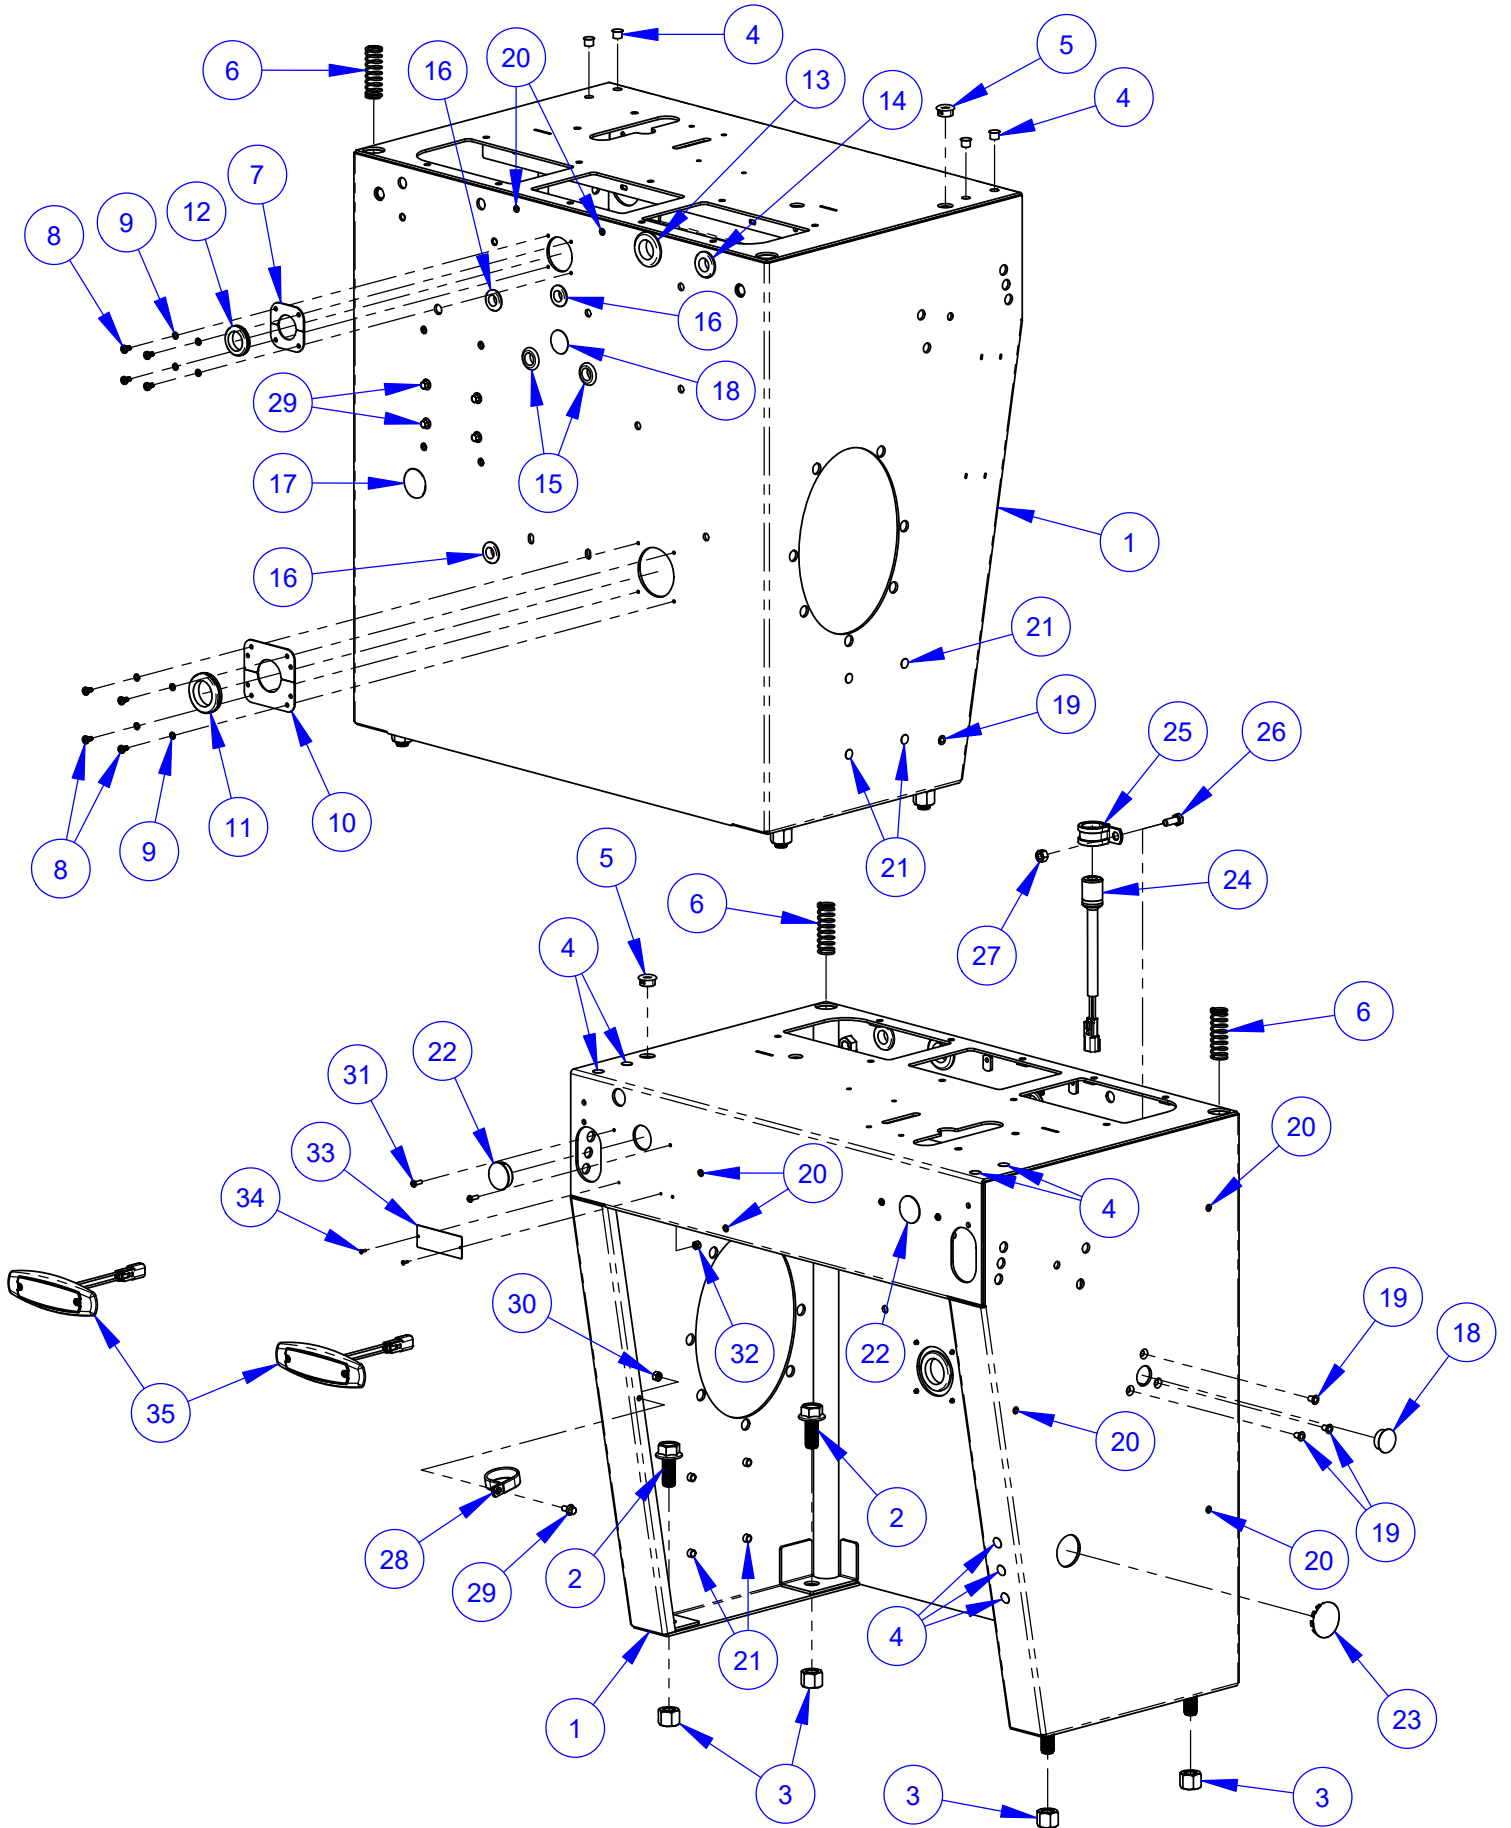

Pictorial Page Index

Pictorial Page Index

Controls Legend

1	Engine Display Panel
2	Ignition Switch
3	Engine Throttle Rocker Switch
4	Free Wheel Rocker Switch
5	Emergency Stop Button
6	Pointer Rope Cleat
7	LED Spot Light Switch (Optional)
8	LED Light Bar Switch (Optional)
9	Water Pump Switch (Optional)
10	Travel Speed Control Lever
11	Saw Raise Push Button
12	Saw Lower Push Button

Frame Upright Assembly #6001133

Frame Upright Assembly #6001133

ITEM	PART NO.	QTY.	DESCRIPTION
1	6001410	1	Frame Upright
2	2900164	4	Cap Screw, Flange Hd., 5/8-11 x 1-1/2"
3	2900135	4	Lock Nut, 5/8-11 Nylon
4	2501287	7	Plug, 7/16" Hole
5	2506084	1	Snap Bushing, 3/4" Hole
6	2506142	2	Spring, Compression
7	6019271	2	Split Grommet Plate
8	2900021	8	Tap Screw, Pan Hd., #10-24 x 3/8"
9	2900038	8	Lock Washer, #10 Split
10	6017480	2	Split Grommet Plate
11	2506049	1	Grommet, 1-5/16" I.D.
12	2506040	1	Grommet, 1" I.D.
13	2504455	1	Grommet, 1" I.D.
14	2508018	1	Grommet, 11/16" I.D.
15	2508013	2	Grommet, 5/8" I.D.
16	2503712	3	Grommet, 9/16" I.D.
17	2506087	1	Plug, 1-3/8" Hole
18	2500489	2	Plug, 1" Hole
19	2503744	4	Plug, 1/4" Hole (Tapered)
20	2500652	7	Plug, M6 Hole
21	2500462	4	Plug, 3/8" Hole
22	2501146	2	Plug, 1-1/4" Hole
23	2506097	1	Plug, 1-5/8" Hole
24	6063161	1	Capacitor Assembly
25	3201729	1	Hose Clamp, 1" x 3/4" Wide
26	2900329	1	Cap Screw, Hex Hd., M8-1.25 x 20mm
27	2900303	1	Lock Nut, M8-1.25 Nylon Insert
28	2504940	1	Clamp, 1-1/2" Loop
29	2901370	5	Cap Screw, Hex Flange, M6-1.0 x 12mm
30	2900302	1	Lock Nut, M6-1.0 Nylon Insert
31	2900838	4	Machine Screw, Pan Hd., #8-32 x 1/2"
32	2900115	2	Lock Nut, #8-32 Nylon
33	1800169	1	Serial Number Plate, US
34	2900096	2	Rivet, 3/32" Dia.