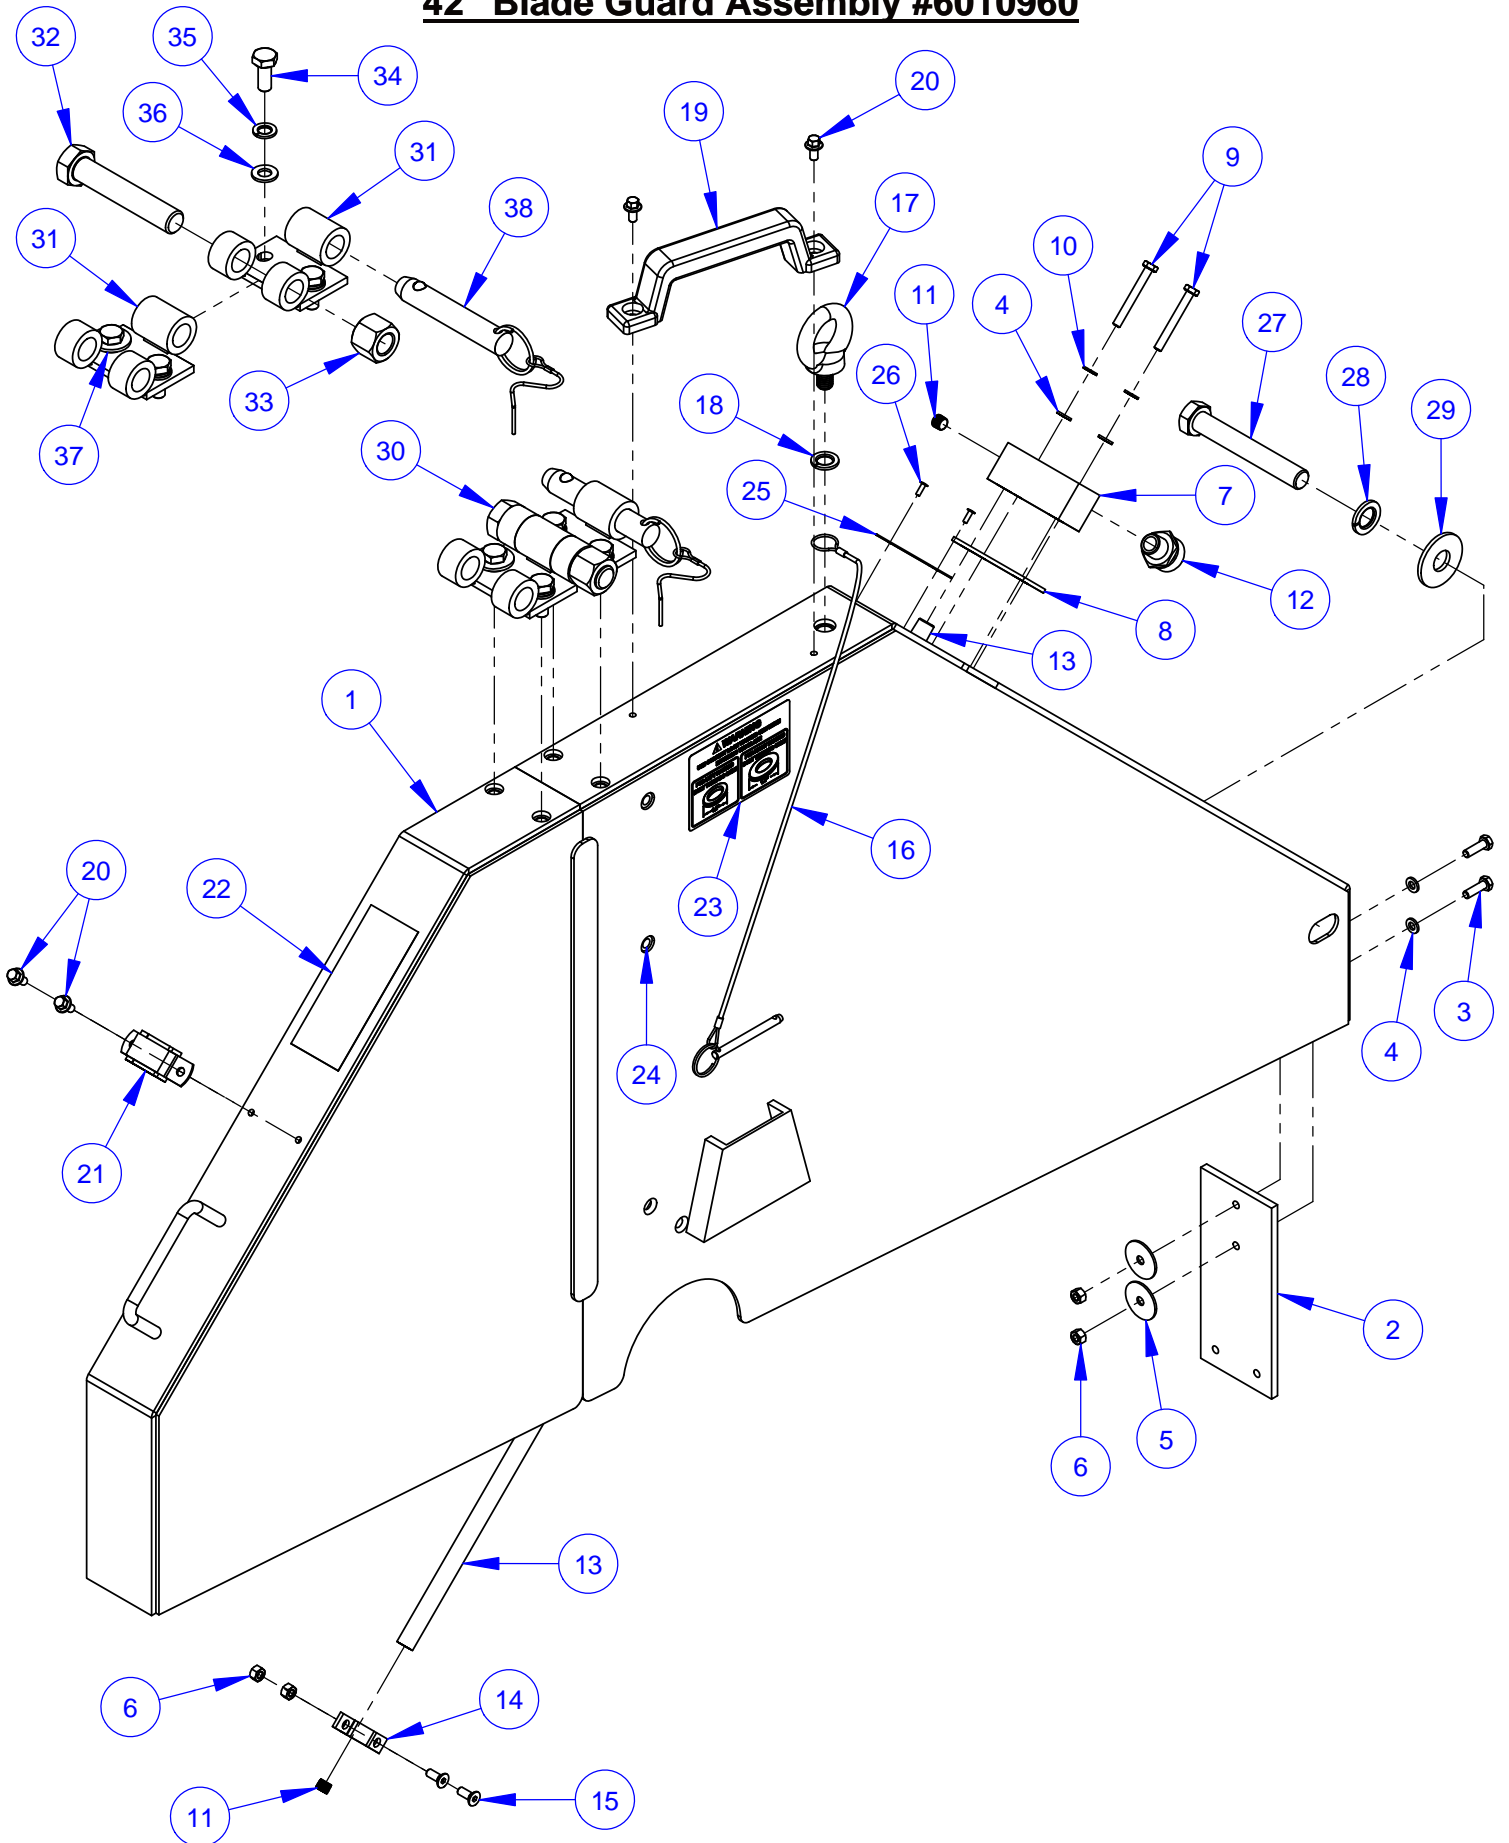

42" Blade Guard Assembly #6010960

42" Blade Guard Assembly #6010960

ITEM	PART NO.	QTY	DESCRIPTION
1	6010961	1	42" Blade Guard Front & Rear Only
2	6010081	1	Splash Flap
3	2900310	2	Cap Screw, Hex Hd., M6-1.0 x 20mm
4	2901494	4	Flat Washer, M6
5	2900083	2	Fender Washer, 1/4" x 1-1/4"
6	2900302	6	Lock Nut, M6-1.0 Nylon Insert
7	6048123	1	Water Manifold
8	2500829	1	Water Manifold Gasket
9	2901355	2	Cap Screw, Hex Hd., M6-1.0 x 50mm
10	2900765	2	Lock Washer, M6 Split
11	3200001	3	Plug, 1/8" NPT
12	3200002	1	Fitting, 3/8" M. Pipe to 3/4" M. Garden
13	6010114	2	Water Tube for 42" Guard
14	6048155	2	Water Tube Clamp
15	2900308	4	Cap Screw, Flat Hd., M6-1.0 x 16mm
16	2900280	1	Lanyard with Lock Pin
17	2902138	1	Eye Bolt, M12-1.75
18	2900699	1	Lock Washer, M12 Split
19	2506125	1	Grab Handle
20	2901370	4	Cap Screw, Hex Flange, M6-1.0 x 12mm
21	3202935	1	Cushion Clamp
22	1800001	1	Warning Label
23	1802090	2	Label, Wedge Locking Washer
24	2503749	4	Plug, 5/16" Hole (Tapered)
25	1801369I	1	Blade Guard Size Tag
26	2900639	2	Rivet, 1/8" Dia.
27	2901349	1	Cap Screw, Hex Hd., M16-2.0 x 110mm
28	2900716	1	Lock Washer, M16 Split
29	2900128	1	Flat Washer, 5/8" USS
30	6010873	1	Universal Hinge Assembly

ITEM	PART NO.	QTY	DESCRIPTION
31	6010871	2	Hinge Weldment, Universal
32	2900479	1	Cap Screw, Hex Hd., 3/4-10 x 4"
33	2900467	1	Lock Nut, 3/4-10 Nylon
34	2900333	4	Cap Screw, Hex Hd., M10-1.5 x 25mm
35	2900321	4	Lock Washer, M10 Split
36	2901356	4	Flat Washer, M10
37	2901360	1	Fender Washer, M10
38	2503824	1	Detent Pin with Lanyard