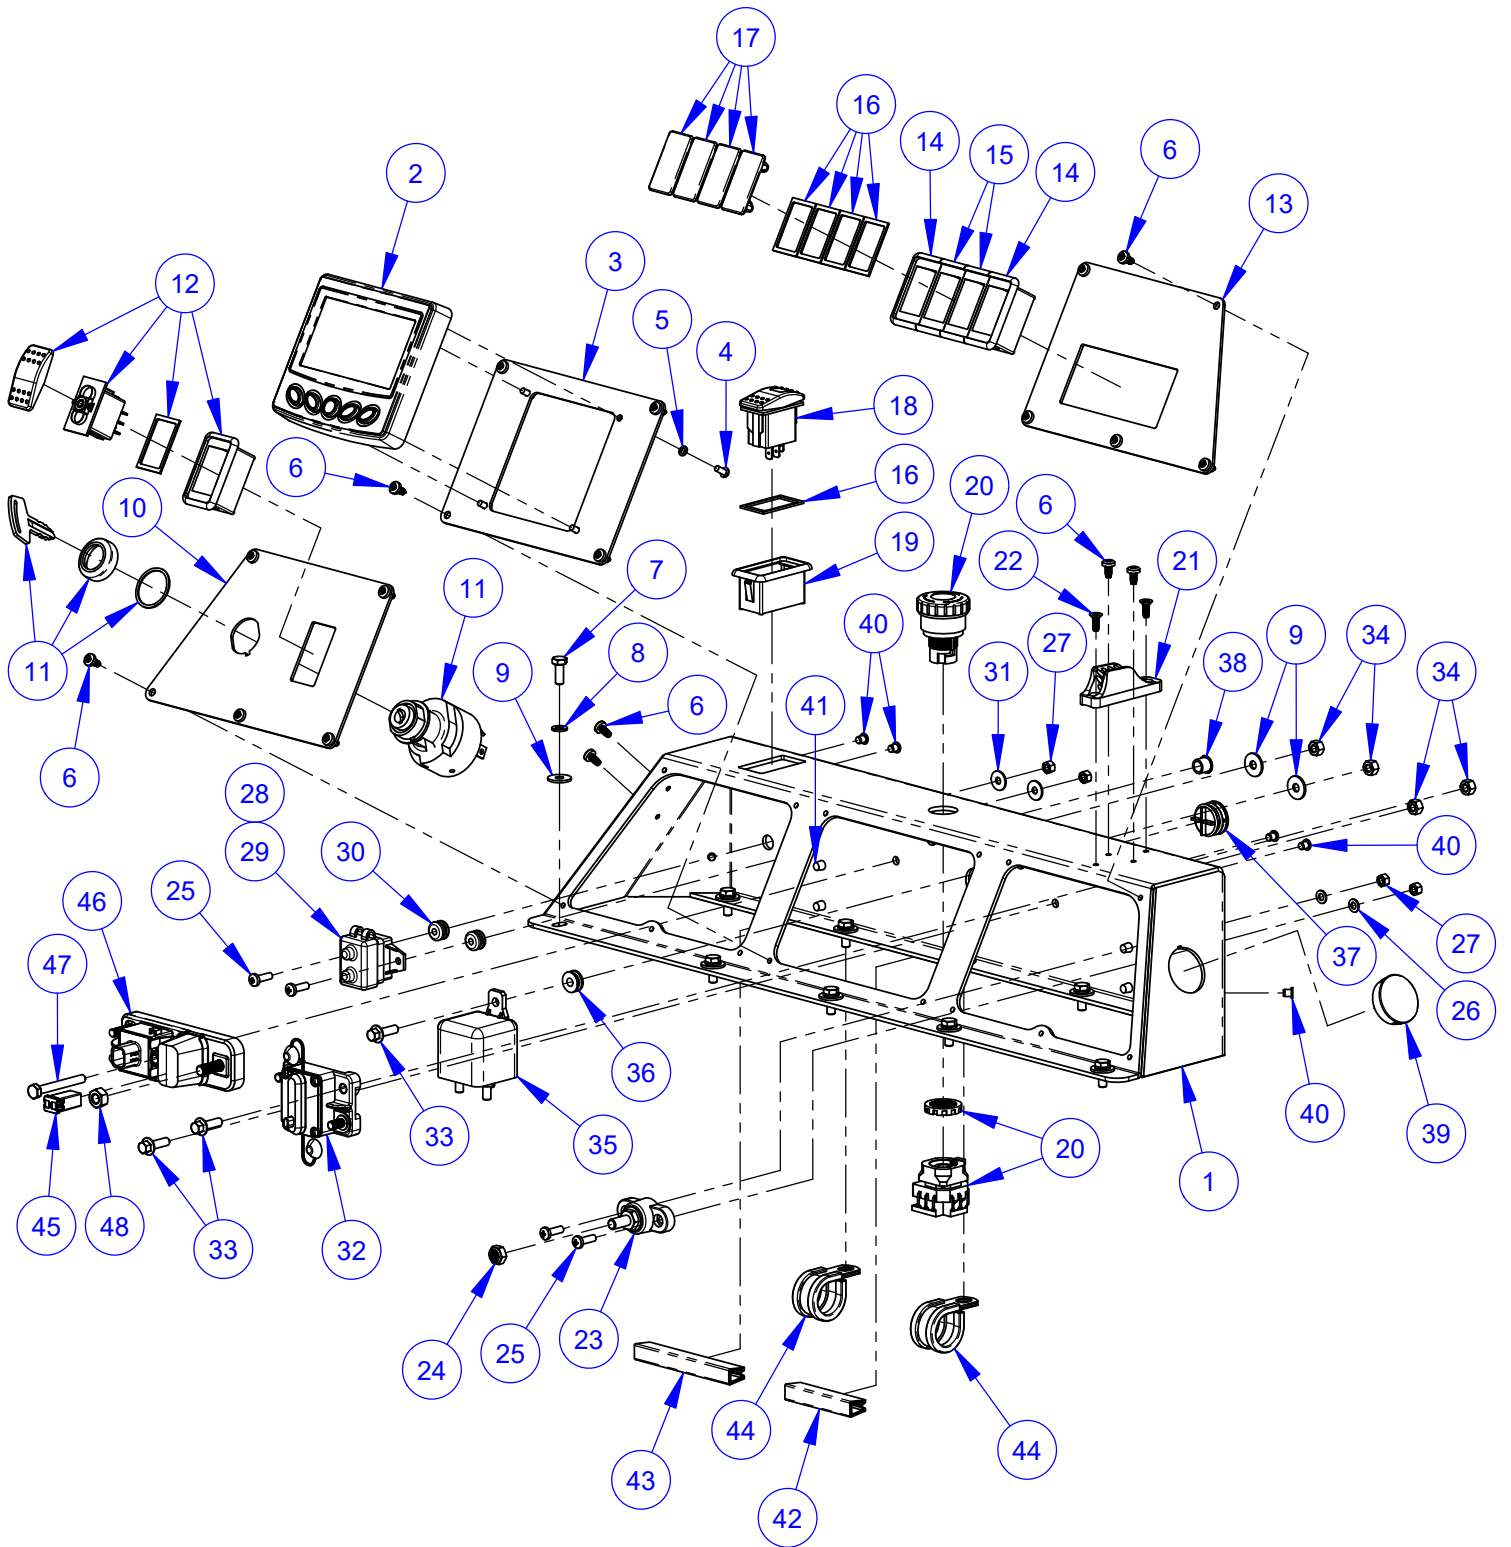

Display Dash Assembly #6001150

Display Dash Assembly #6001150

ITEM	PART NO.	QTY.	DESCRIPTION
1	6001221	1	Display Dash
2	2801040	1	Murphy 4.3" Display
3	6001222	1	Display Panel
4	2900114	4	Machine Screw, Rd. Hd., #8-32 x 3/8"
5	2900677	4	Lock Washer, #8 Split
6	2900021	18	Tap Screw, Pan Hd., #10-24 x 3/8"
7	2900341	10	Cap Screw, Hex Hd., M6-1.0 x 16mm
8	2900765	10	Lock Washer, M6 Split
9	2901359	12	Fender Washer, M6
10	6016136	1	Dash Panel (Left)
11	2705001	1	Ignition Switch & Keys
	2705000	1	Ignition Keys Only (Pair)
12	6019158	1	Rocker Switch Assembly
13	6016134	1	Dash Panel (Right)
14	2800615	2	Rocker Mount End Panel
15	2800616	2	Rocker Mount Middle Panel
16	2800261	5	Rocker Panel Gasket
17	2800262	4	Rocker Mount Panel Plug
18	2800808	1	Rocker Switch
19	2800260	1	Rocker Mount Panel
20	2801367	1	E-Stop Switch
21	2506072	1	Rope Cleat
22	2900445	2	Tap Screw, Flat Hd., #10-24 x 1/2"
23	2801545	1	Ground Stud Block (Black) 5/16-18
24	2901884	1	Jam Locknut, 5/16-18" Nylon
25	2902122	4	Machine Screw, Pan Hd., M5-0.8 x 16mm
26	2900926	2	Flat Washer, M5
27	2900301	4	Lock Nut, M5-0.8 Nylon Insert
28	2801276	1	Circuit Breaker, 50 Amp
29	2800364	1	Circuit Breaker Boot
30	2506028	2	Grommet, 3/16" I.D.
31	2900770	2	Fender Washer, M5
32	2808255	1	Circuit Breaker, 70 Amp
33	2900328	3	Cap Screw, Hex Flange, M6-1.0 x 20mm
34	2900302	4	Lock Nut, M6-1.0 Nylon Insert
35	2801695	1	Relay, 120 Amp
36	3201925	1	Grommet, 1/4" I.D.
37	2505345	1	Plug, Hole
38	2501287	1	Plug, 7/16" Hole
39	2506087	1	Plug, 1-3/8" Hole
40	2500652	6	Plug, M6 Hole
41	2503744	4	Plug, 1/4" Hole (Tapered)
42	6001372	1	Edge Trim 2-3/4"
43	6001373	1	Edge Trim 4"
44	3201729	2	Hose Clamp, 1" x 3/4" Wide
45	2802345	1	Jcase Fuse, 40A (Green)
46	2802240	1	Fuse/Relay Module
47	2901355	1	Cap Screw, Hex Hd., M6-1.0 x 50mm
48	2900343	1	Hex Nut, M8-1.25