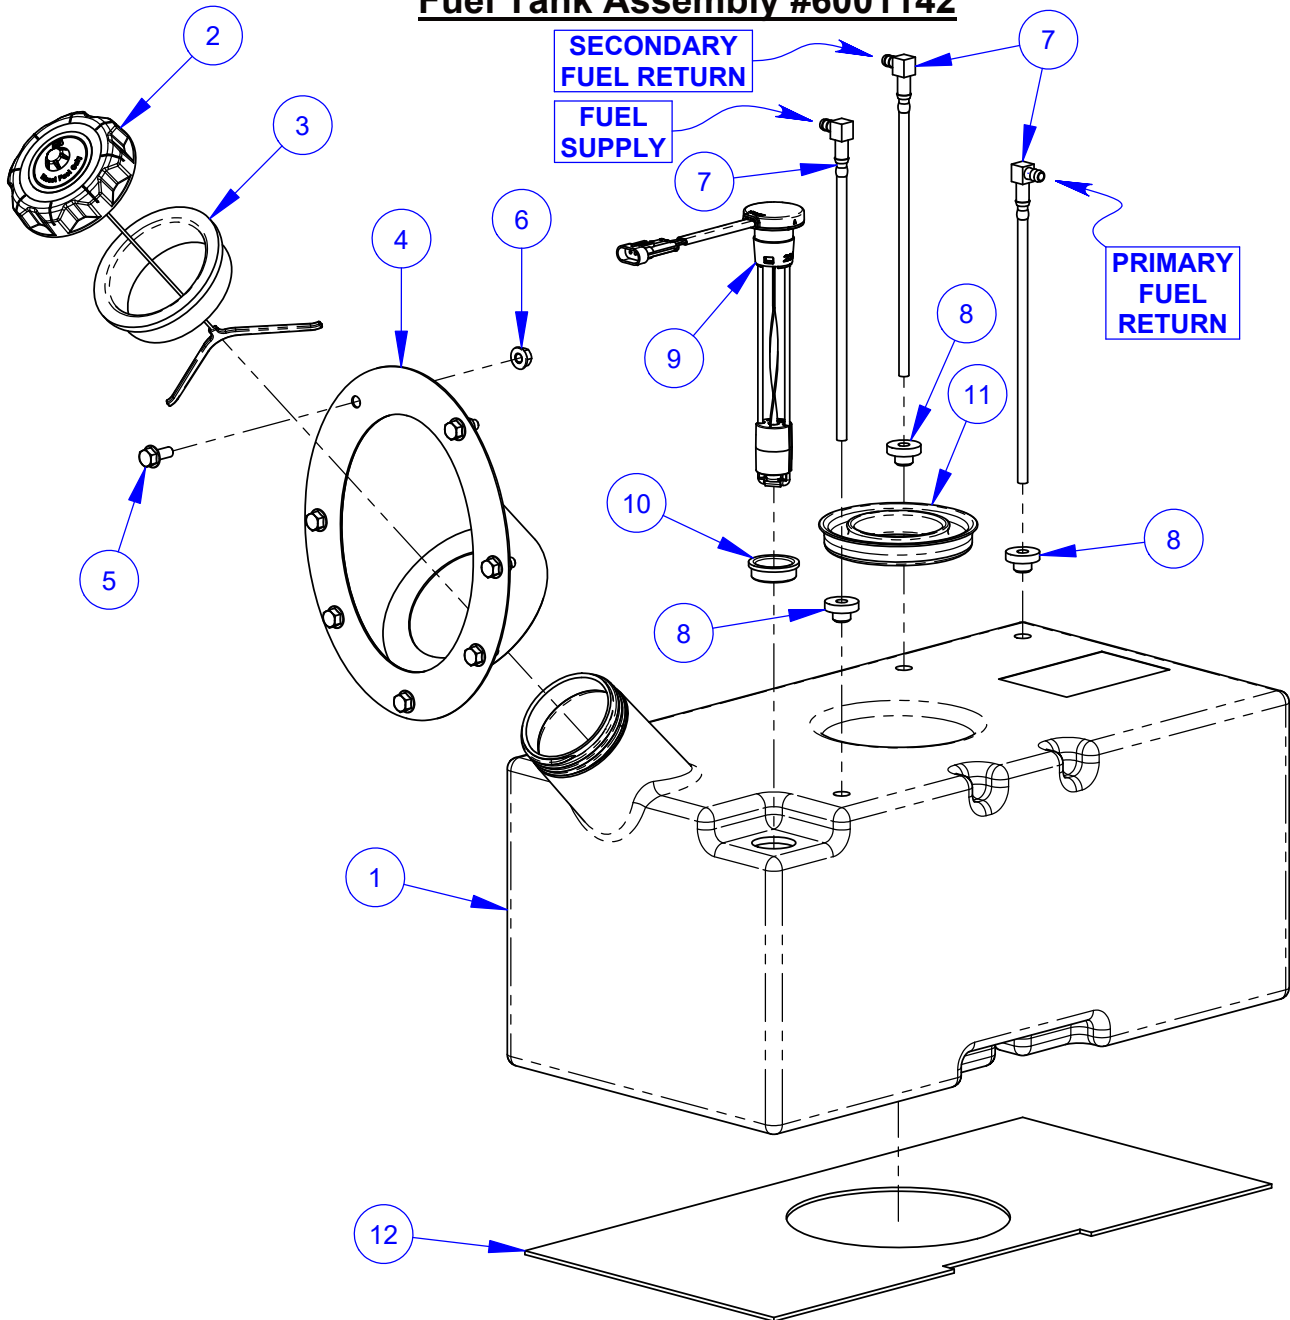

Fuel Tank Assembly #6001142

ITEM	PART NO.	QTY.	DESCRIPTION
1	6016120	1	Fuel Tank
2	2506074	1	Fuel Tank Cap, Diesel
3	2506082	1	Fuel Tank Grommet
4	6016121	1	Fuel Filler Bezel
5	2900634	7	Cap Screw, Hex Flange, M8-1.25 x 20mm
6	2902012	7	Hex Flange Nut, M8-1.25
7	2506108	3	Tank Elbow with Tube
8	2501215	3	Bushing, Tank (Rubber)
9	2506075	1	Fuel Multi-Level Sender
10	2506076	1	Grommet, Fuel Sender
11	6016127	1	Pilot Ring
12	6016128	1	Tank Cushion