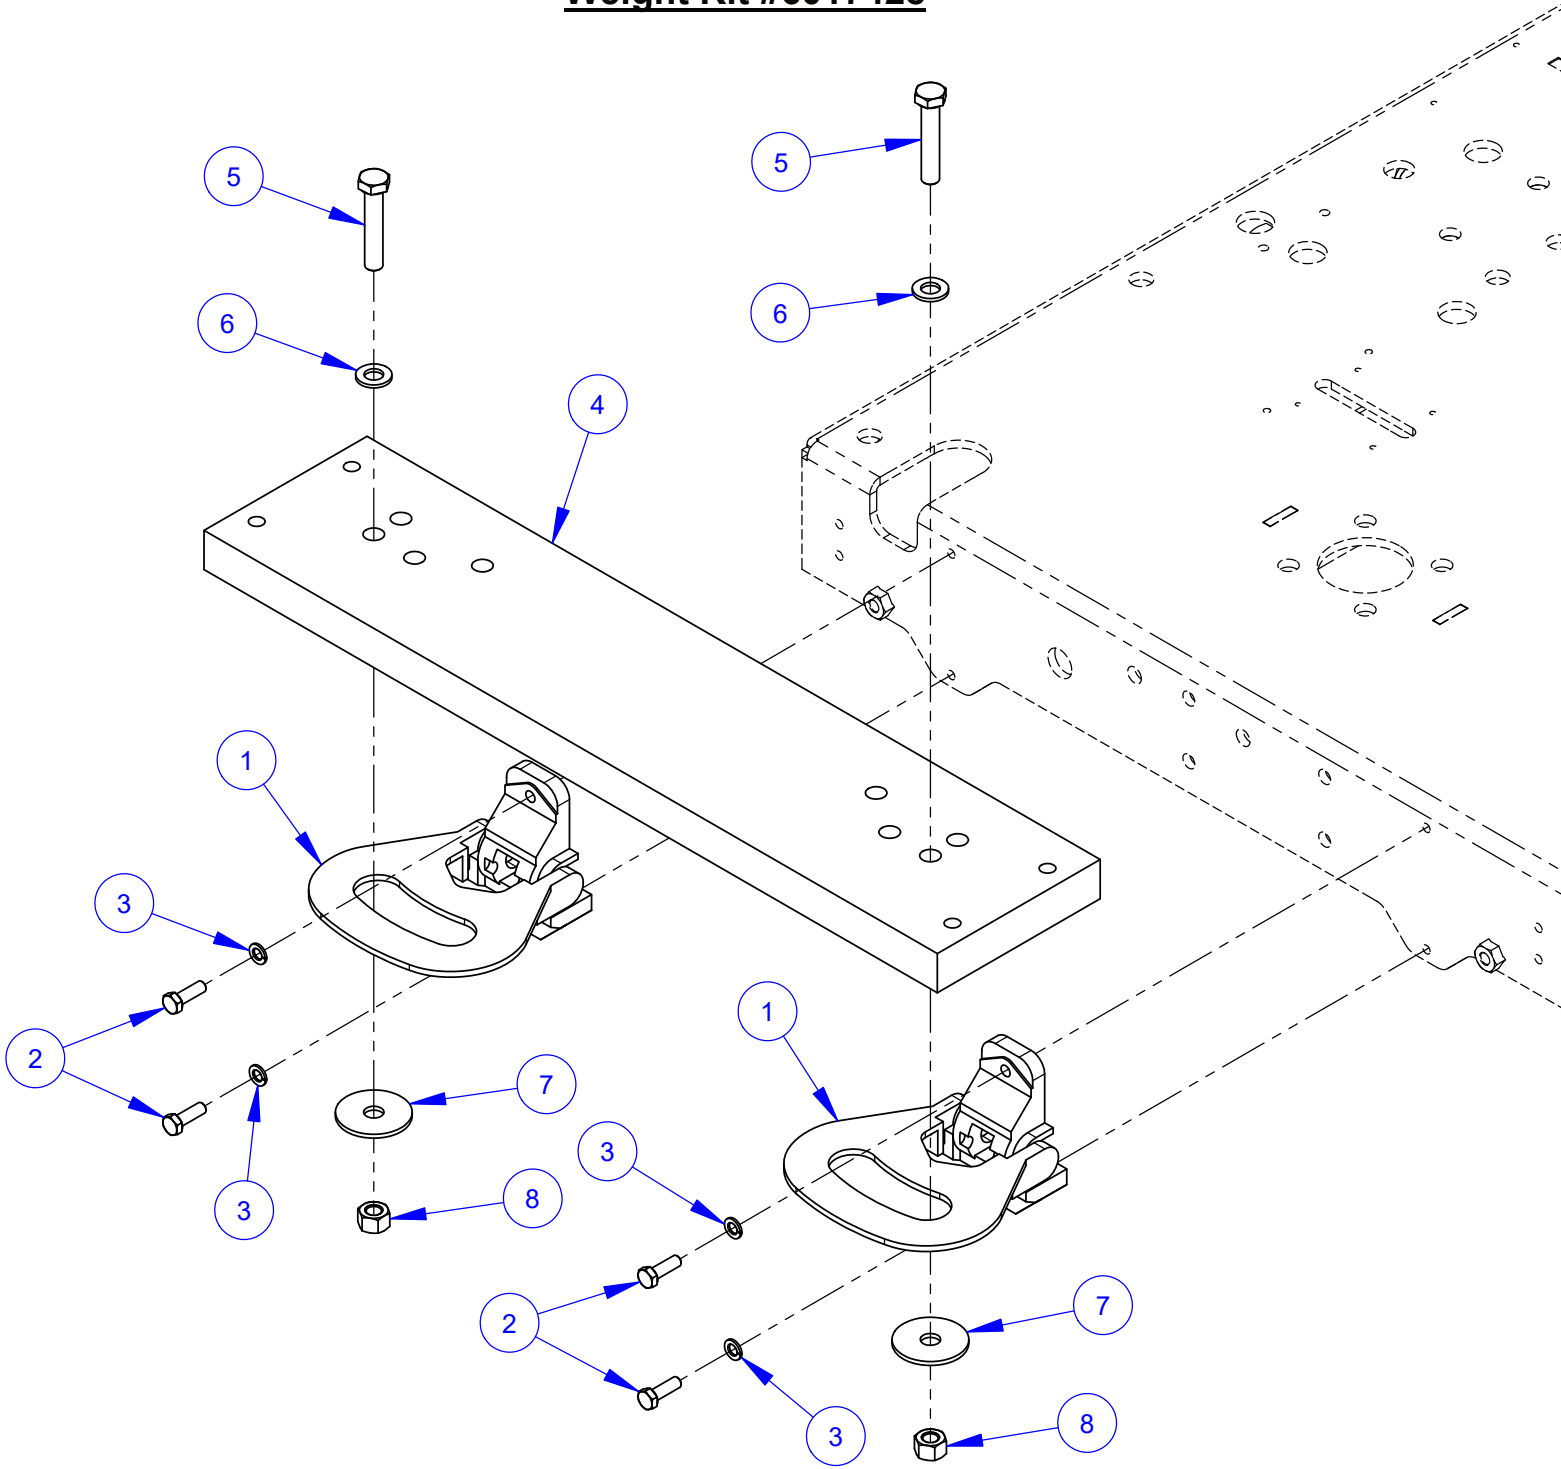

Weight Kit #6017428

ITEM	PART NO.	QTY	DESCRIPTION
1	2503798	2	Foot Rest, Folding
2	2900360	4	Cap Screw, Hex Hd., M8-1.25 x 25mm
3	2900763	4	Lock Washer, M8 Split
4	6013042	1	Saw Weight (56 Pound)
5	2900359	2	Cap Screw, Hex Hd., M12-1.75 x 65mm
6	2901357	2	Flat Washer, M12
7	2900854	2	Fender Washer, 1/2" x 2"
8	2900327	2	Lock Nut, M12-1.75 Nylon Insert