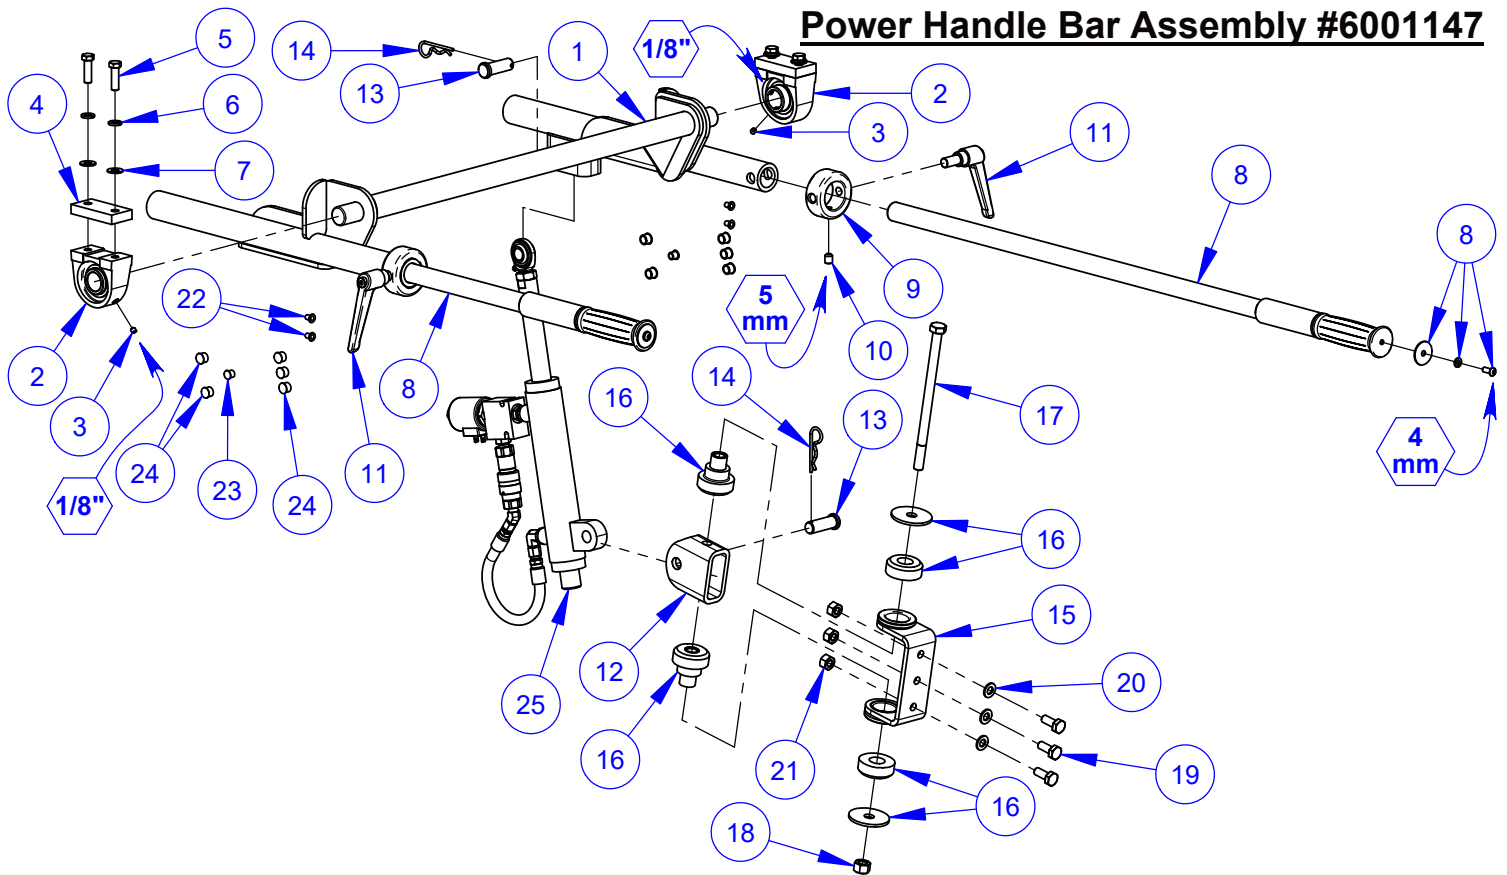

Power Handle Bar Assembly #6001147

ITEM	PART NO.	QTY	DESCRIPTION
1	6001422	1	Handle Holder Frame
2	2500732	2	Pillow Block Bearing 1"
3	2900381	2	Set Screw, Soc. Hd., 1/4-28 x 1/4"
4	6047904	2	Axle Bearing Spacer 1/2"
5	2900013	4	Cap Screw, Hex Hd., 3/8-16 x 1-1/4"
6	2900006	4	Lock Washer, 3/8" Split
7	2900014	4	Flat Washer, 3/8" SAE
8	6016065	2	Handle Bar Unit
9	6017377	2	Lock Collar
10	2901341	2	Set Screw, Soc. Hd., M10-1.5 x 12mm
11	2502390	2	Adjustable Lever 1/2-13 x 1"
12	6017301	1	Isolator Mount Tube
13	2900828	2	Clevis Pin, 5/8" x 1-3/4"
14	2900829	2	Hairpin Cotter, 1/8" x 5/8" to 7/8"
15	6017302	1	Isolator Mount Bracket
16	2503789	2	Vibration Isolator
17	2901342	1	Cap Screw, Hex Hd., M12-1.75 x 200mm
18	2900327	1	Lock Nut, M12-1.75 Nylon Insert
19	2900333	3	Cap Screw, Hex Hd., M10-1.5 x 25mm
20	2901356	3	Flat Washer, M10
21	2900304	3	Lock Nut, M10-1.5 Nylon Insert
22	2503744	4	Plug, 1/4" Hole (Tapered)
23	2500462	2	Plug, 3/8" Hole
24	2500204	10	Plug, 1/2" Hole
25	6001061	1	Double Rod Cylinder Assembly