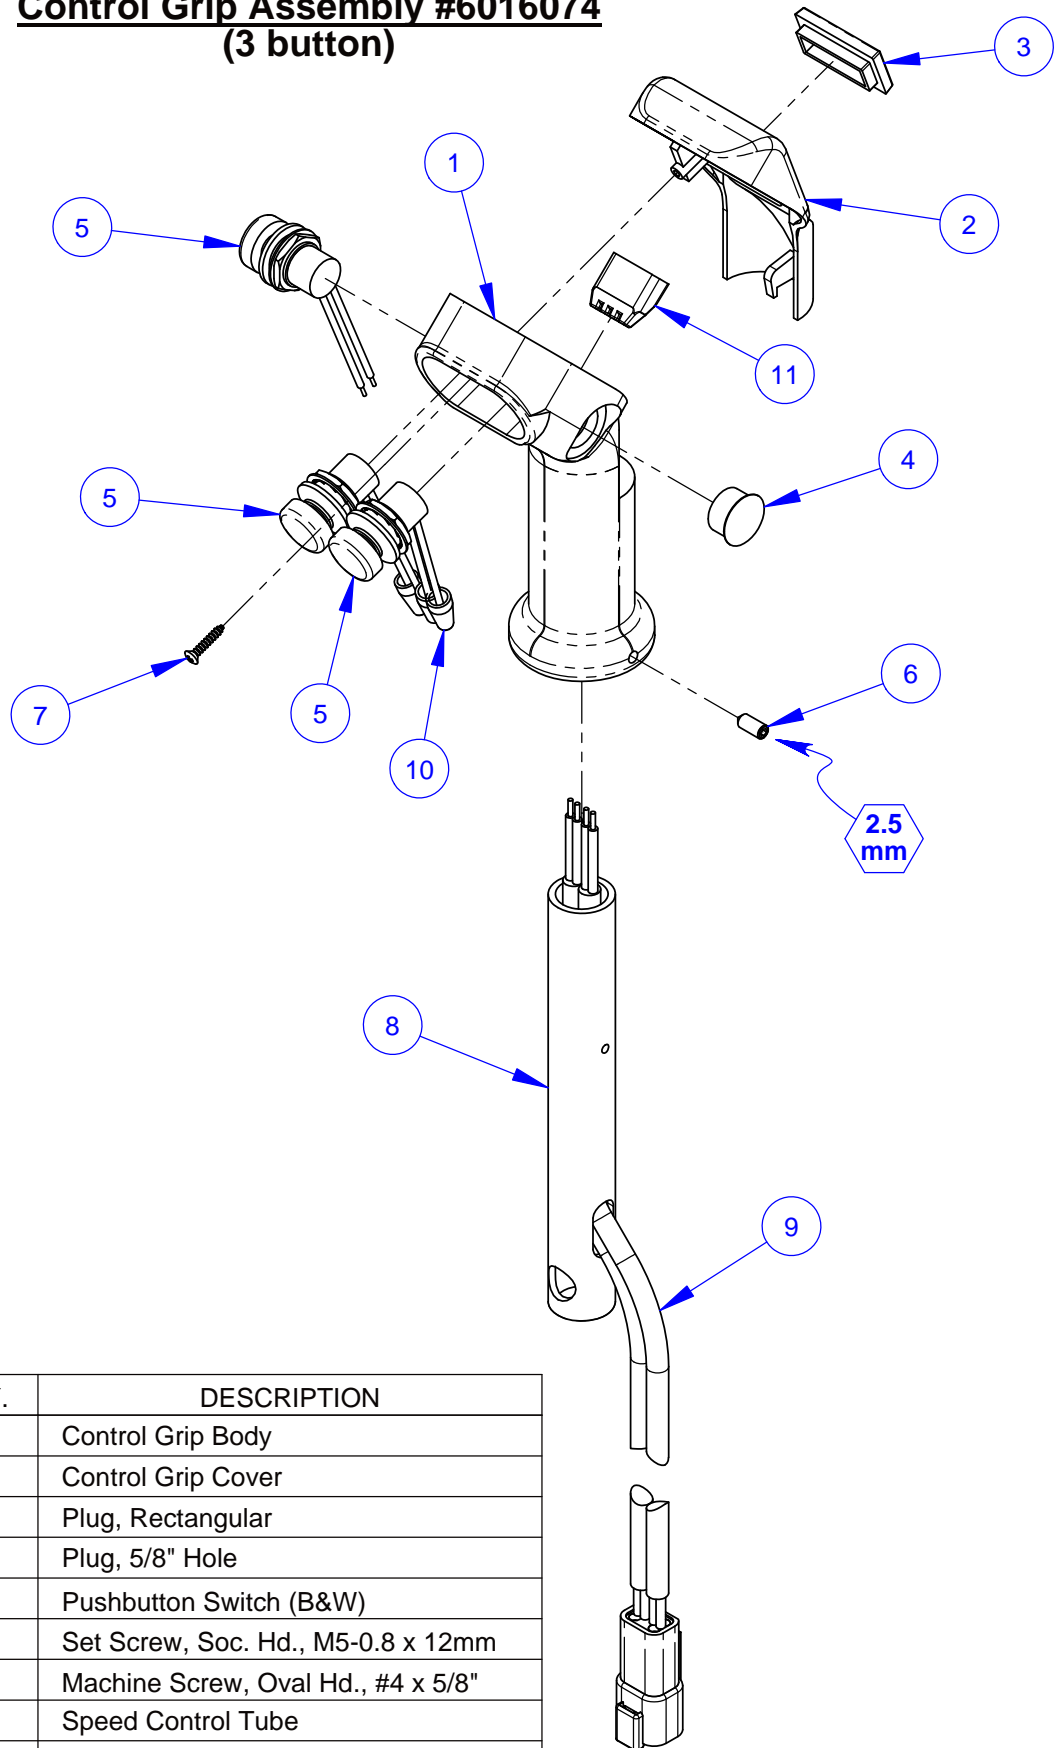

Control Grip Assembly #6016074 (3 button)

ITEM	PART NO.	QTY.	DESCRIPTION
1	2501280	1	Control Grip Body
2	2501281	1	Control Grip Cover
3	2500644	1	Plug, Rectangular
4	2500694	1	Plug, 5/8" Hole
5	2800373	3	Pushbutton Switch (B&W)
6	2900453	1	Set Screw, Soc. Hd., M5-0.8 x 12mm
7	2900452	1	Machine Screw, Oval Hd., #4 x 5/8"
8	6017025	1	Speed Control Tube
9	6016268	1	Control Grip Harness
10	2800002	3	Wire Nut (Grey)
11	2801494	1	Connector, 4 Port