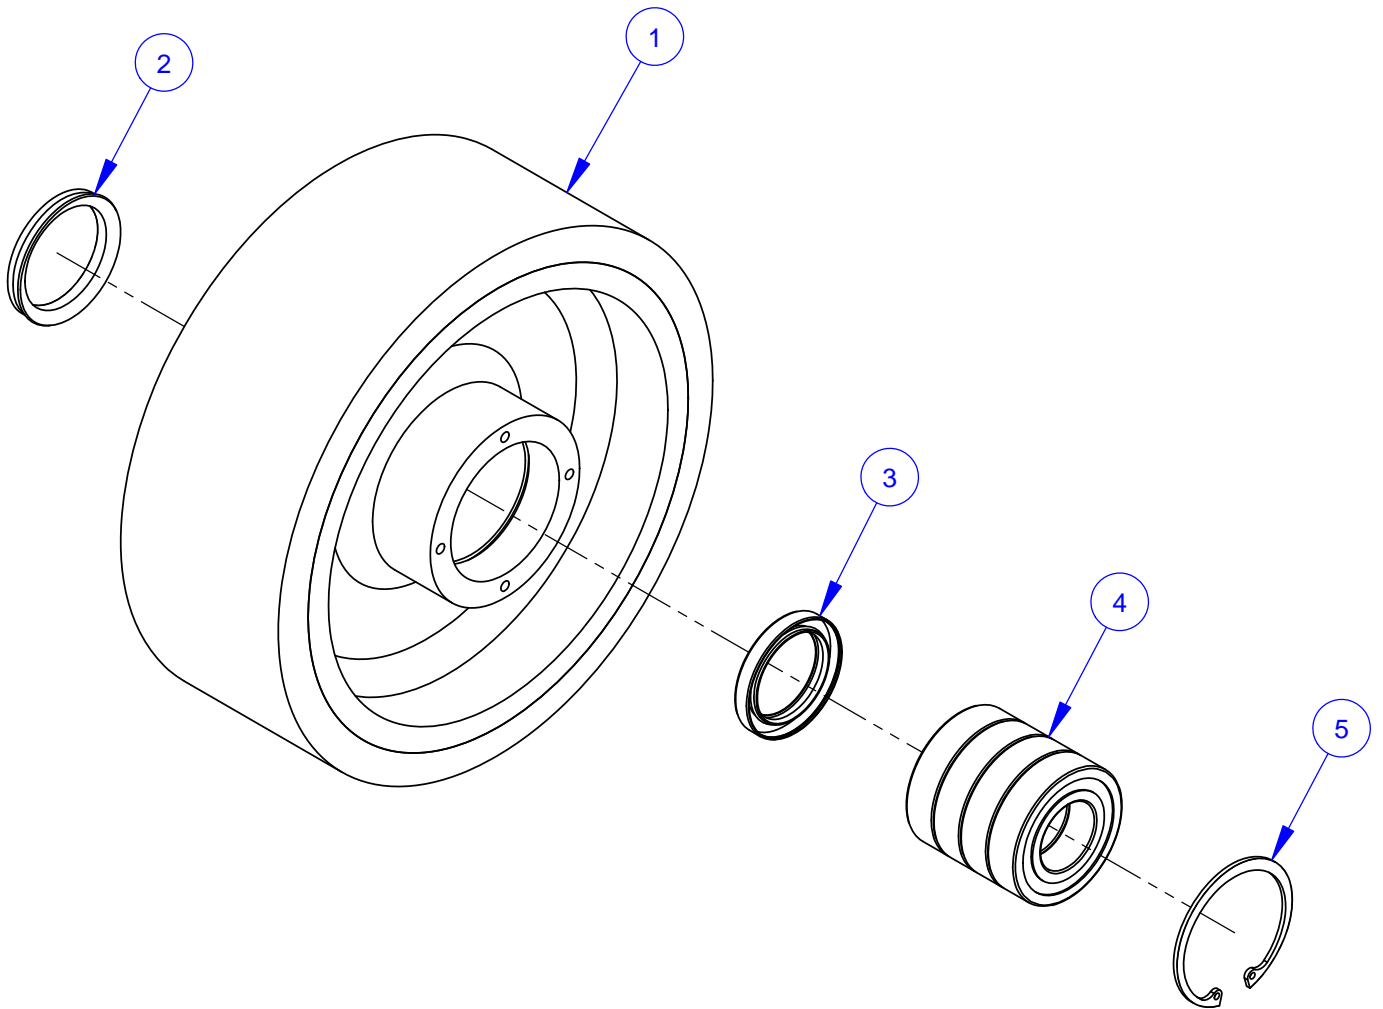

Front Wheel Assembly #6010581

ITEM	PART NO.	QTY.	DESCRIPTION
1	2501390	1	Wheel, 8" Front
2	2501428	1	Seal, 1-1/2" V-Ring
3	2501391	1	Seal, 1-1/4" x 1-3/4" x 1/4"
4	2501418	4	Ball Bearing, 1" x 2" x 1/2"
5	2501392	1	Retaining Ring, 2" Internal