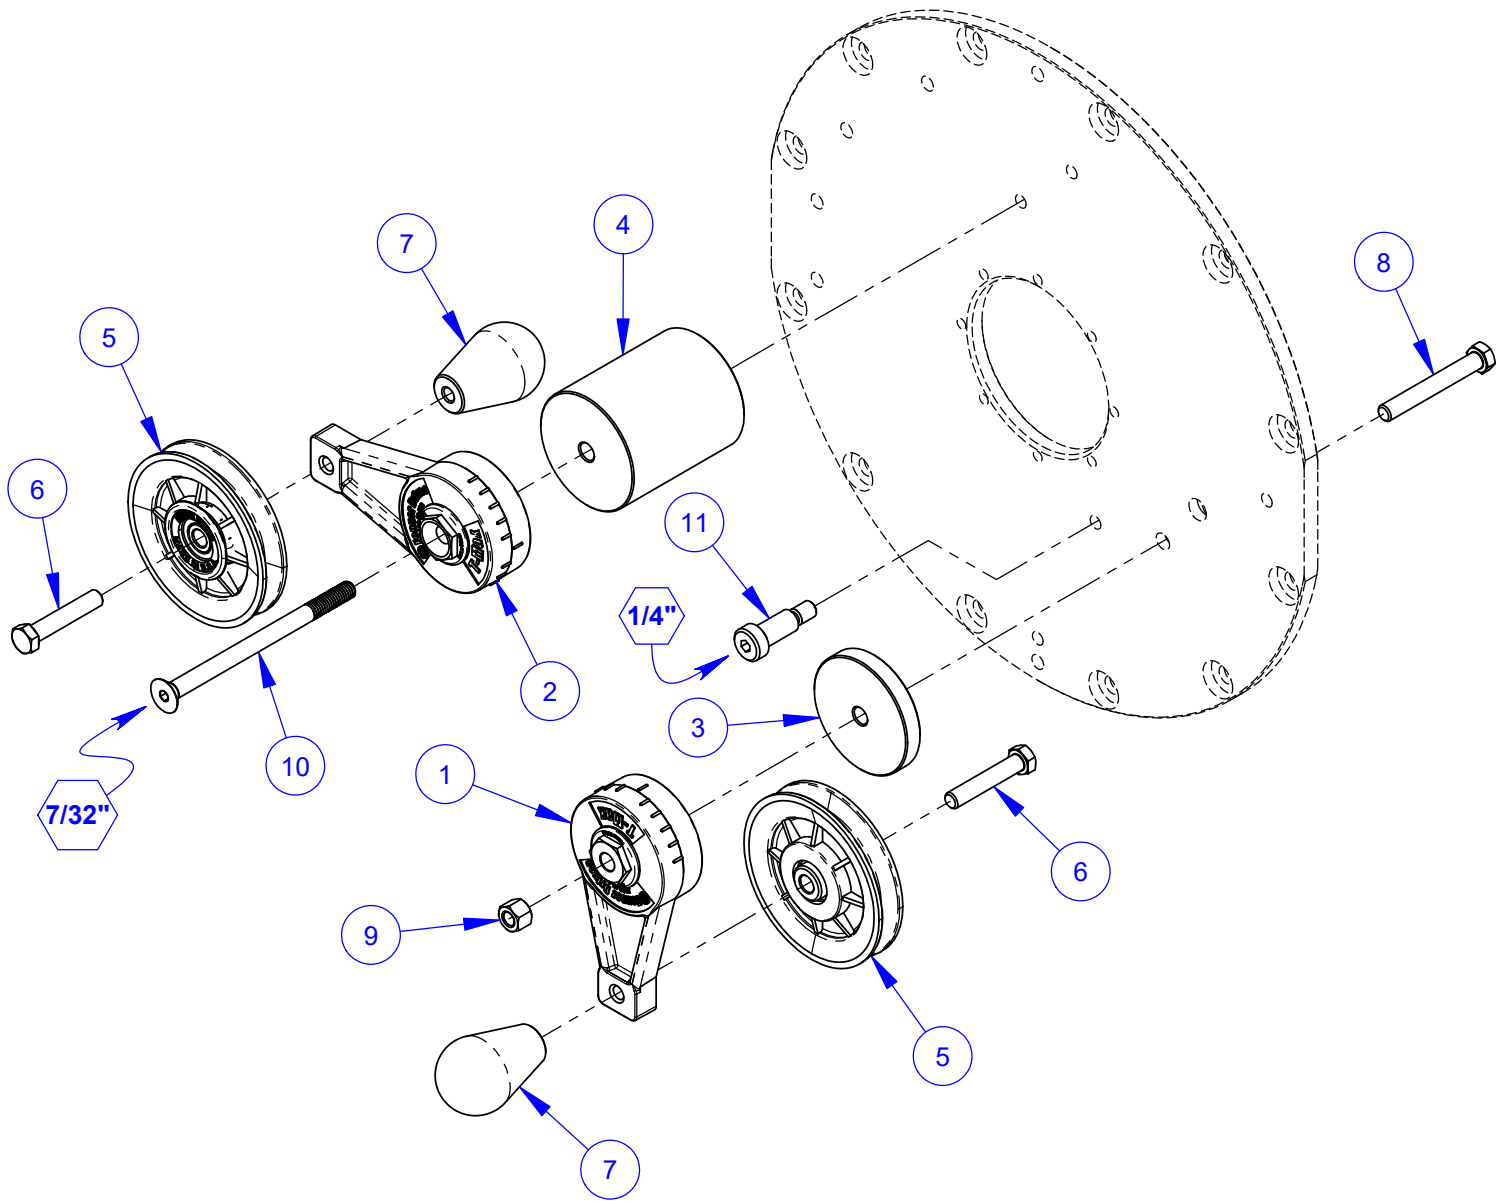

Rotary Tensioners Assembly #6001125

ITEM	PART NO.	QTY.	DESCRIPTION
1	2504855	1	Rotary Tensioner
2	6001310	1	Rotary Tensioner
3	6001247	1	Rotary Tensioner Spacer
4	6001404	1	Rotary Tensioner Spacer
5	2505312	2	Idler Pulley 4"
6	2900366	2	Tap Screw, Hex Hd., 3/8-16 x 2"
7	2505304	2	Knob, 3/8-16
8	2900028	1	Cap Screw, Hex Hd., 3/8-16 x 2-3/4"
9	2900018	1	Locknut, 3/8-16, Nylon
10	2902538	1	Cap Screw, Flat Hd., 3/8-16 x 5-1/2"
11	2900587	1	Shoulder Screw, 1/2" x 1" (3/8-16)