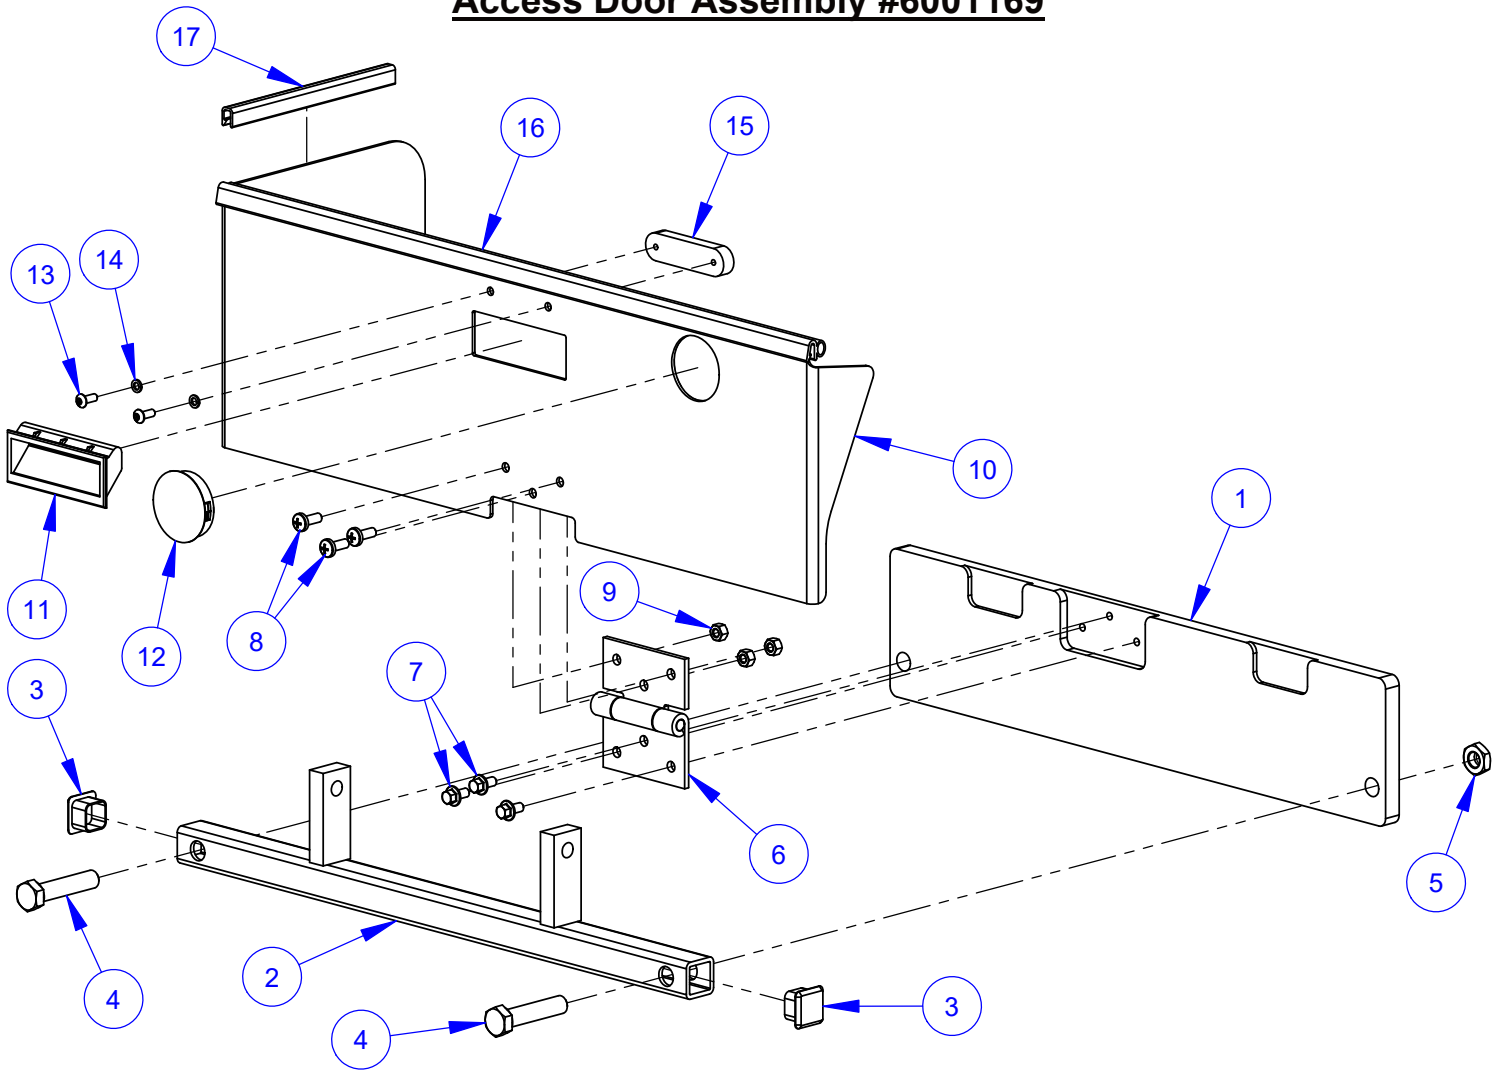

Access Door Assembly #6001169

ITEM	PART NO.	QTY.	DESCRIPTION
1	6001367	1	Attachment Plate
2	6001368	1	Pointer Mount
3	2500573	2	Plug, 1" Square Tube
4	2902508	2	Cap Screw, Hex Hd., M12-1.75 x 55mm
5	2901386	2	Jam Nut, M12-1.75
6	2500270	1	Blade Guard Hinge
7	2901370	3	Cap Screw, Hex Flange, M6-1.0 x 12mm
8	2901368	3	Machine Screw, Pan Hd., M6-1.0 x 16mm
9	2900302	3	Lock Nut, M6-1.0 Nylon Insert
10	6001467	1	Access Door
11	2503687	1	Pocket Pull Handle
12	2504563	1	Plug, 1-3/4" Hole
13	2901312	2	Cap Screw, Button Hd., #10-24 x 1/2"
14	2900038	2	Lock Washer, #10 Split
15	6019084	1	Strike Plate
16	6019127	1	Edge Trim Seal 21-3/4"
17	6019119	1	Edge Trim 6"