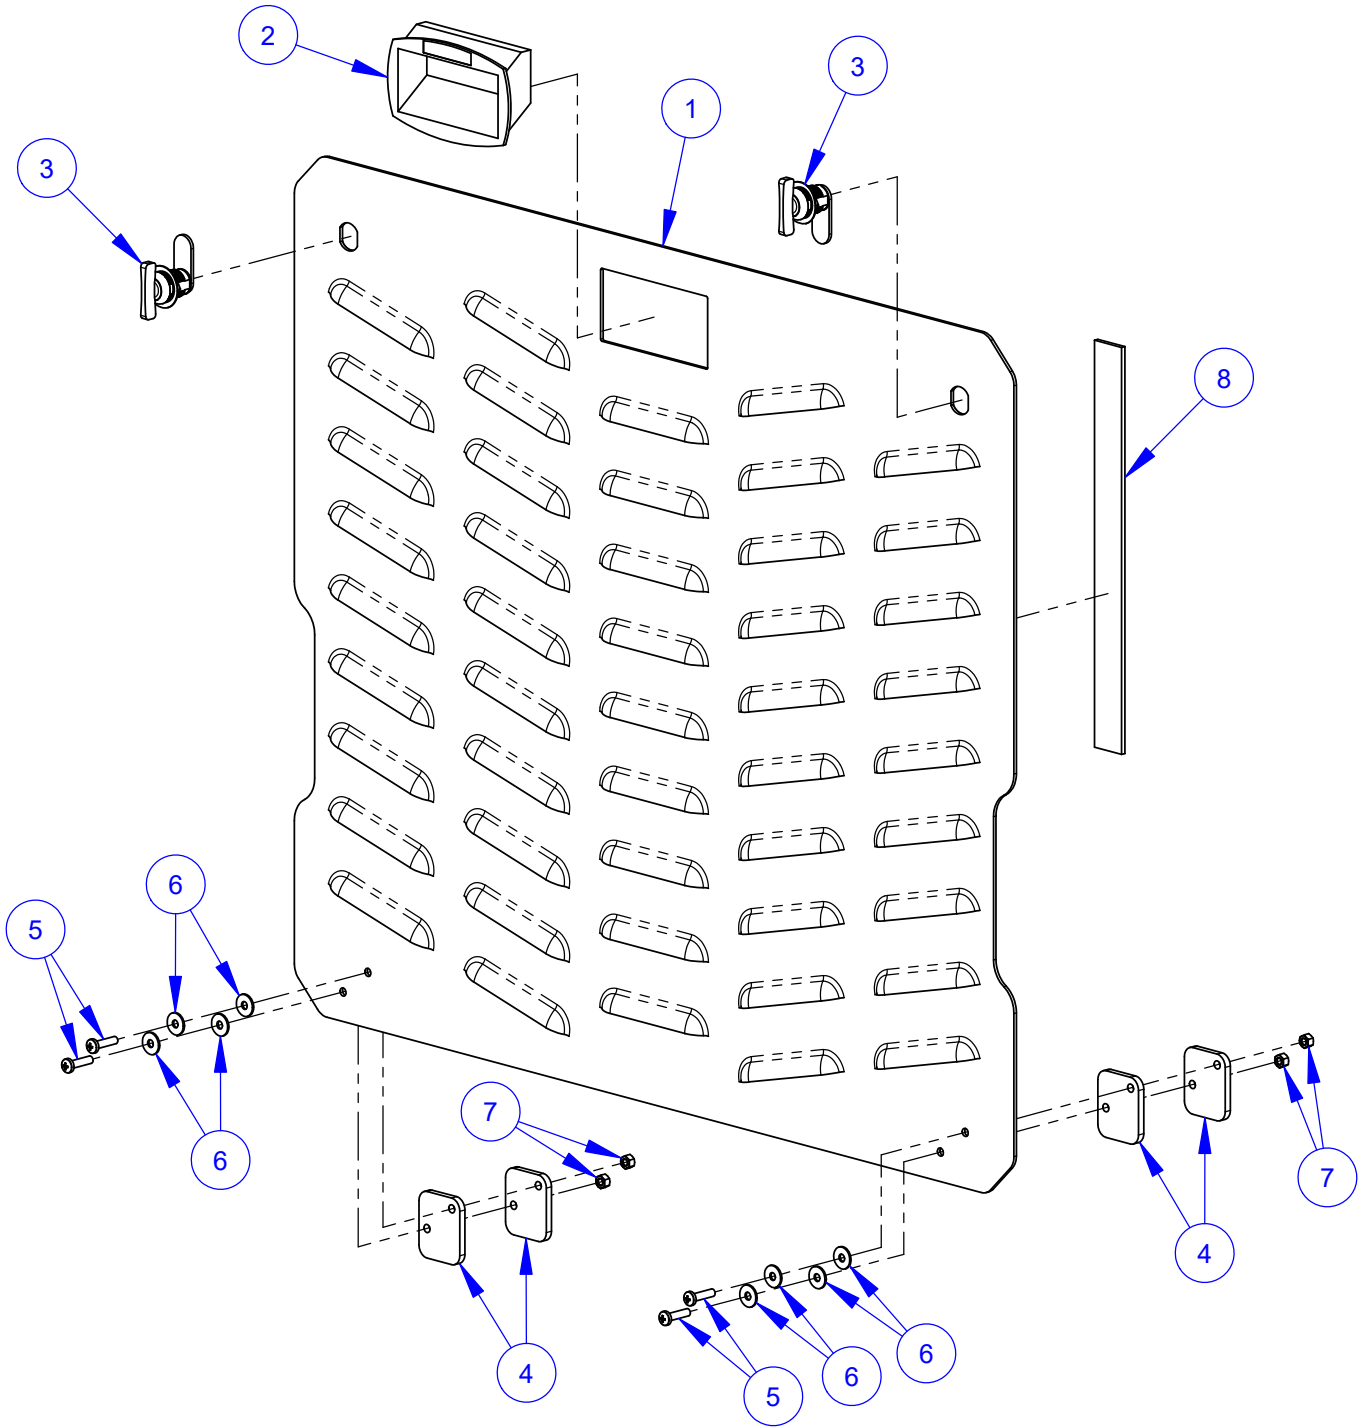

Rear Cover Screen Assembly #6001140

ITEM	PART NO.	QTY.	DESCRIPTION
1	6016162	1	Rear Cover Screen
2	2506086	1	Pull Handle
3	2506080	2	Latch, Door
4	6001333	4	Tab Spacer
5	2901377	4	Machine Screw, Pan Hd., M5-0.8 x 20mm
6	2900770	8	Fender Washer, M5
7	2900301	4	Lock Nut, M5-0.8 Nylon Insert
8	6016195	2	Rubber Strip 11"