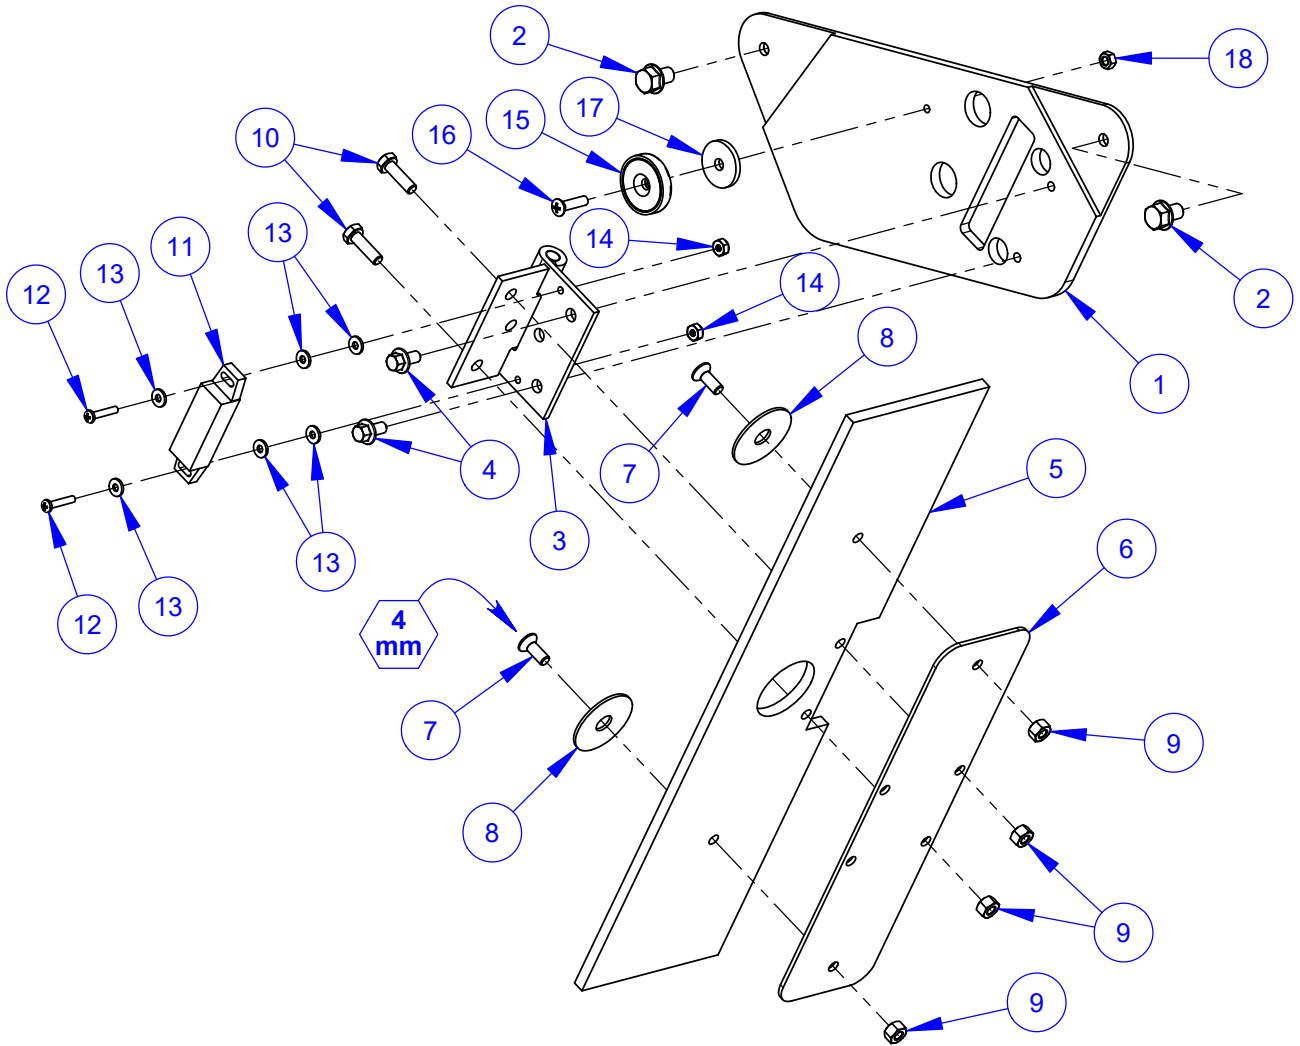

Slurry Shield Assembly #6016072

ITEM	PART NO.	QTY.	DESCRIPTION
1	6016264	1	Shield Support Plate
2	2902071	2	Cap Screw, Hex Flange, M8-1.25 x 12mm
3	6016265	1	Hinge, Slurry Shield
4	2901370	2	Cap Screw, Hex Flange, M6-1.0 x 12mm
5	6016267	1	Shield Flap
6	6016266	1	Slurry Shield
7	2900308	2	Cap Screw, Flat Hd., M6-1.0 x 16mm
8	2901271	2	Fender Washer, 3/8" x 1-1/2"
9	2900302	4	Lock Nut, M6-1.0 Nylon Insert
10	2900310	2	Cap Screw, Hex Hd., M6-1.0 x 20mm
11	2504561	1	Magnetic Catch
12	2901309	2	Machine Screw, Pan Hd., #6-32 x 3/4"
13	2901311	6	Flat Washer, #6 SAE
14	2901325	2	Lock Nut, #6-32 Nylon
15	2506114	1	Magnet, Encased
16	2901364	1	Machine Screw, Oval Hd., M5-0.8 x 20mm
17	2902124	1	Rubber Cushion Washer
18	2903212	1	Hex Nut, M5-0.8