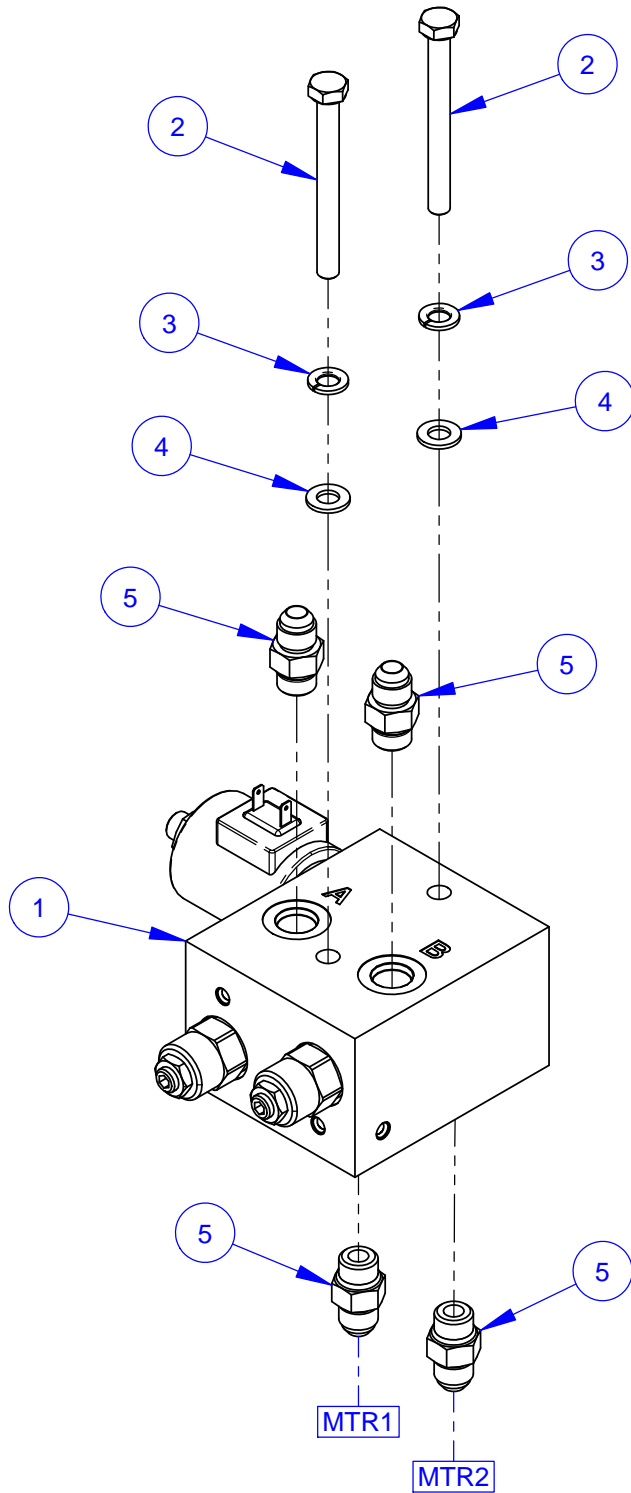

Valve Block Assembly #6016046

ITEM	PART NO.	QTY.	DESCRIPTION
1	3201664	1	Valve Block Unit
2	2901141	2	Cap Screw, Hex Hd., M8-1.25 x 80mm
3	2900763	2	Lock Washer, M8 Split
4	2901336	2	Flat Washer, M8
5	3200263	4	Adapter, 3/8" O-Ring to 3/8" M. JIC