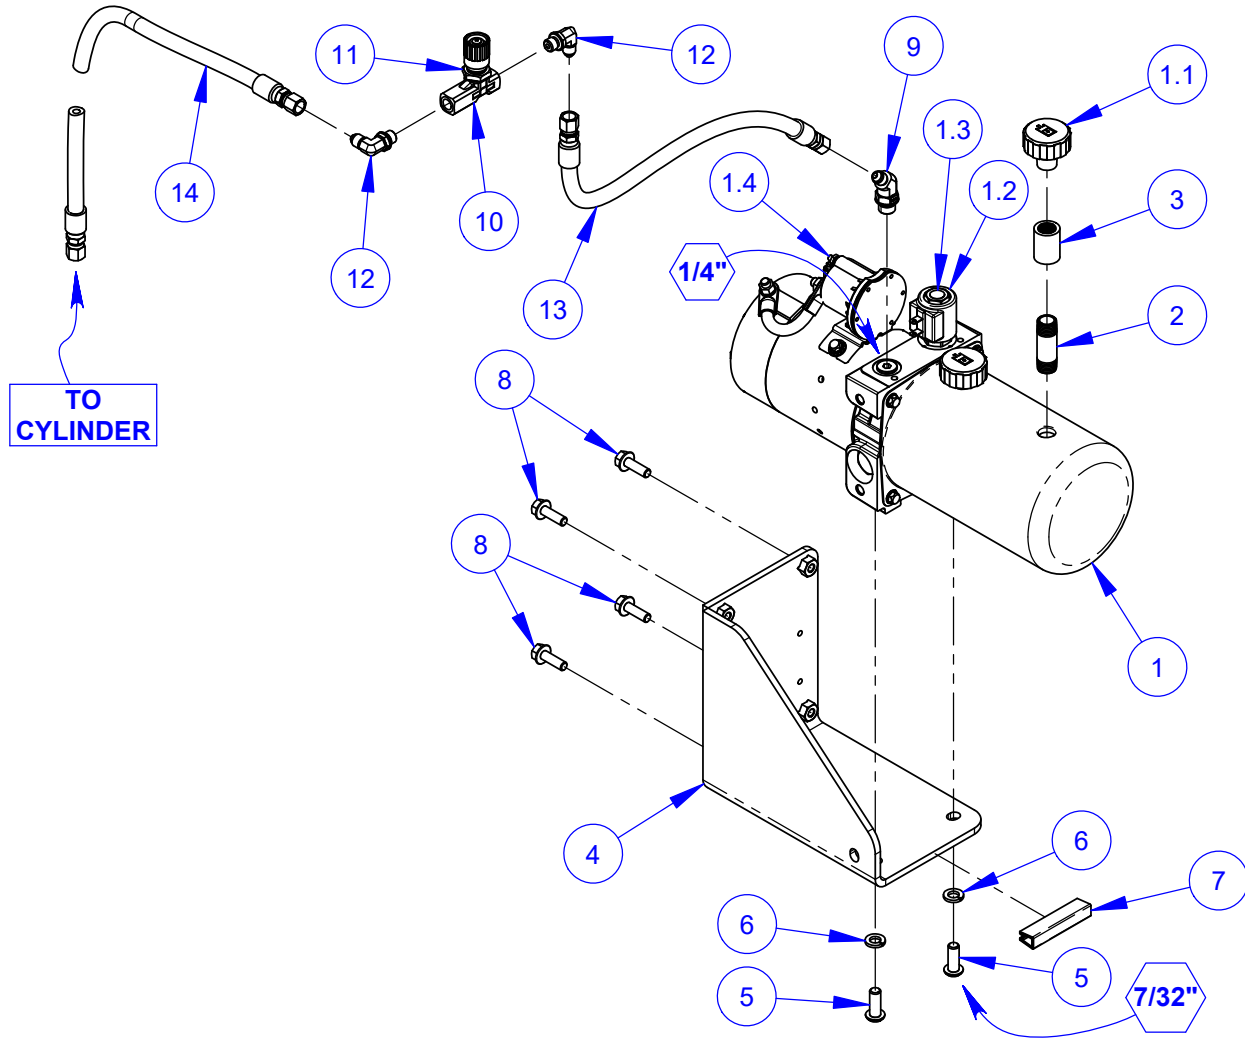

Hydraulic Lift Pump Assembly #6001139

ITEM	PART NO.	QTY.	DESCRIPTION
1	2603370	1	Hydraulic Pump Unit
1.1	2700321	2	Breather Cap
1.2	2700243	1	Valve Coil
1.3	2700244	1	Valve Stem
1.4	2709904	1	Solenoid Start Switch
2	3200123	1	Pipe Nipple, 3/8" NPT x 2"
3	3200120	1	Pipe Coupling, 3/8" NPT
4	6001228	1	Lift Pump Mount Bracket
5	2902087	2	Cap Screw, Button Hd., 3/8-16 x 1"
6	2900006	2	Lock Washer, 3/8" Split
7	6001372	1	Edge Trim 2-3/4"
8	2901560	4	Cap Screw, Hex Flange, M8-1.25 x 25mm
9	3202942	1	Elbow, 3/8" O-Ring to 1/4" M. JIC (45 deg)
10	3202888	1	Flow Control Valve
11	3202889	1	Panel Mount Nut
12	3200214	2	Elbow, 1/4" M. O-Ring to 1/4" M. JIC
13	6001273	1	Hose Assembly 1/4" x 17"
14	6017287	1	Hose Assembly 1/4" x 54"