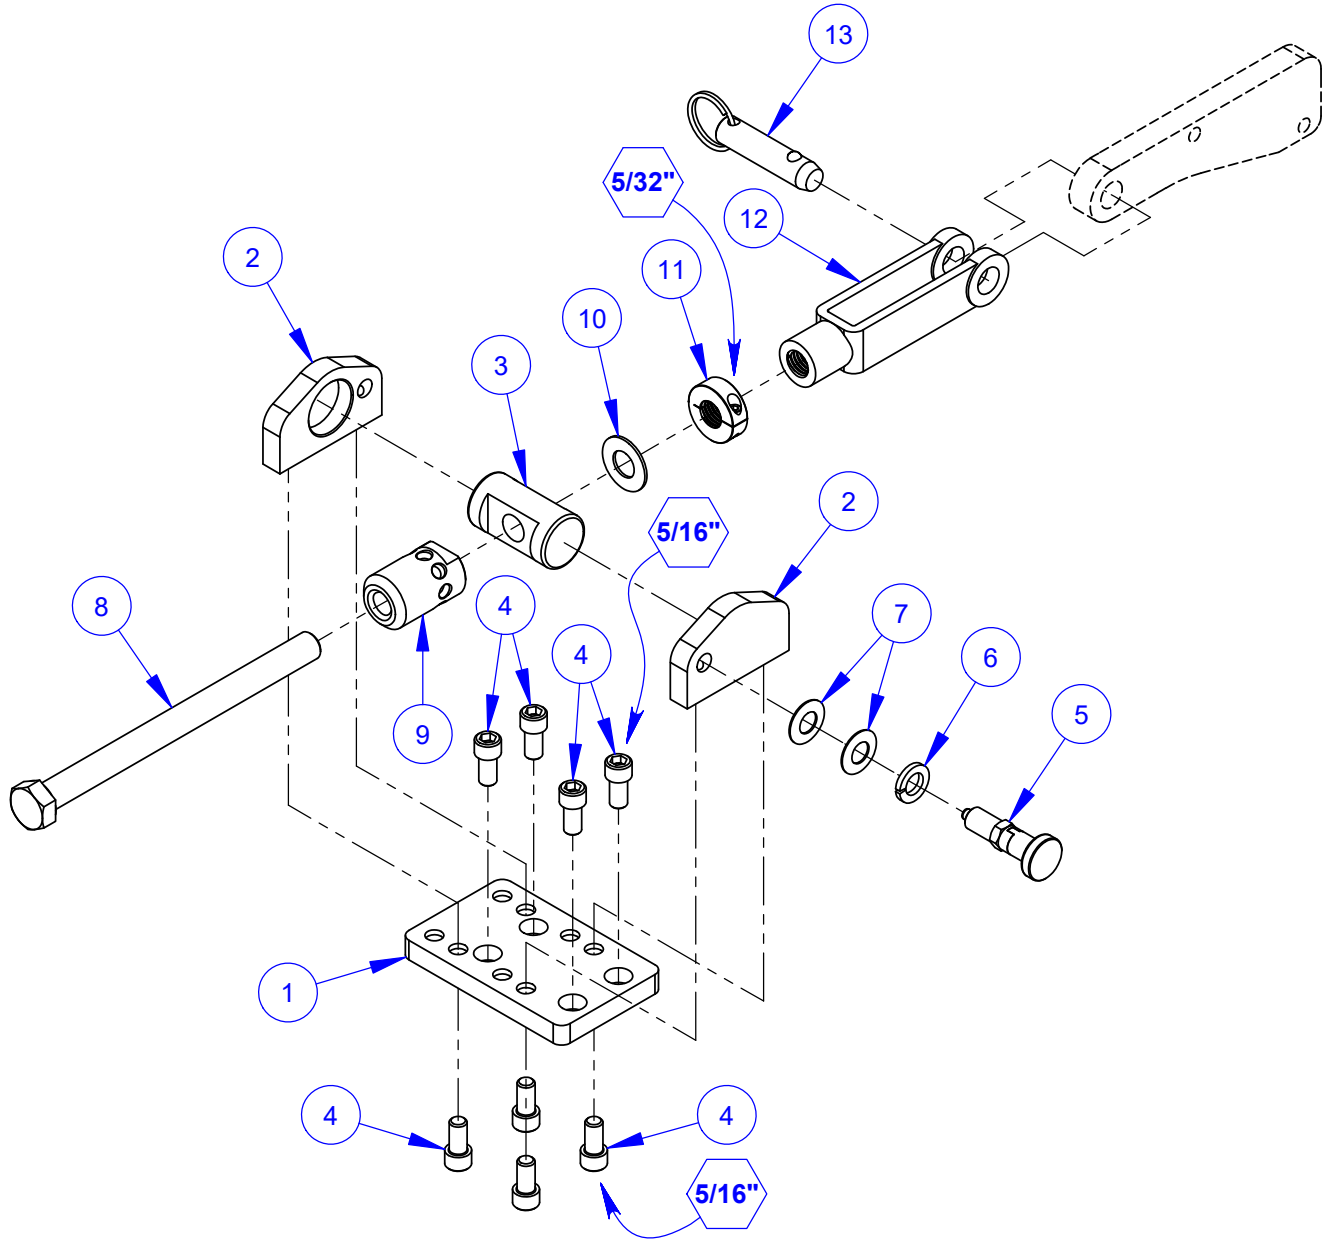

Belt Tensioner Assembly #6019129

ITEM	PART NO.	QTY.	DESCRIPTION
1	6019040	1	Clevis Base
2	6019041	2	Clevis Flange
3	6010976	1	Clevis Pin
4	2900976	8	Cap Screw, Soc. Hd., 3/8-16 x 3/4"
5	2400138	1	Indexing Plunger 1/2-13
6	2900084	1	Lock Washer, 1/2" Split
7	2900665	2	Belleville Washer, 1/2"
8	2901392	1	Tap Bolt, Hex Hd., 5/8-11 x 8"
9	6019042	1	Detent Nut
10	2901561	1	Thrust Washer, 5/8"
11	2503968	1	Collar, 5/8-11 Split
12	2503967	1	Yoke, 5/8-11
13	2901371	1	Lock Pin with Ring