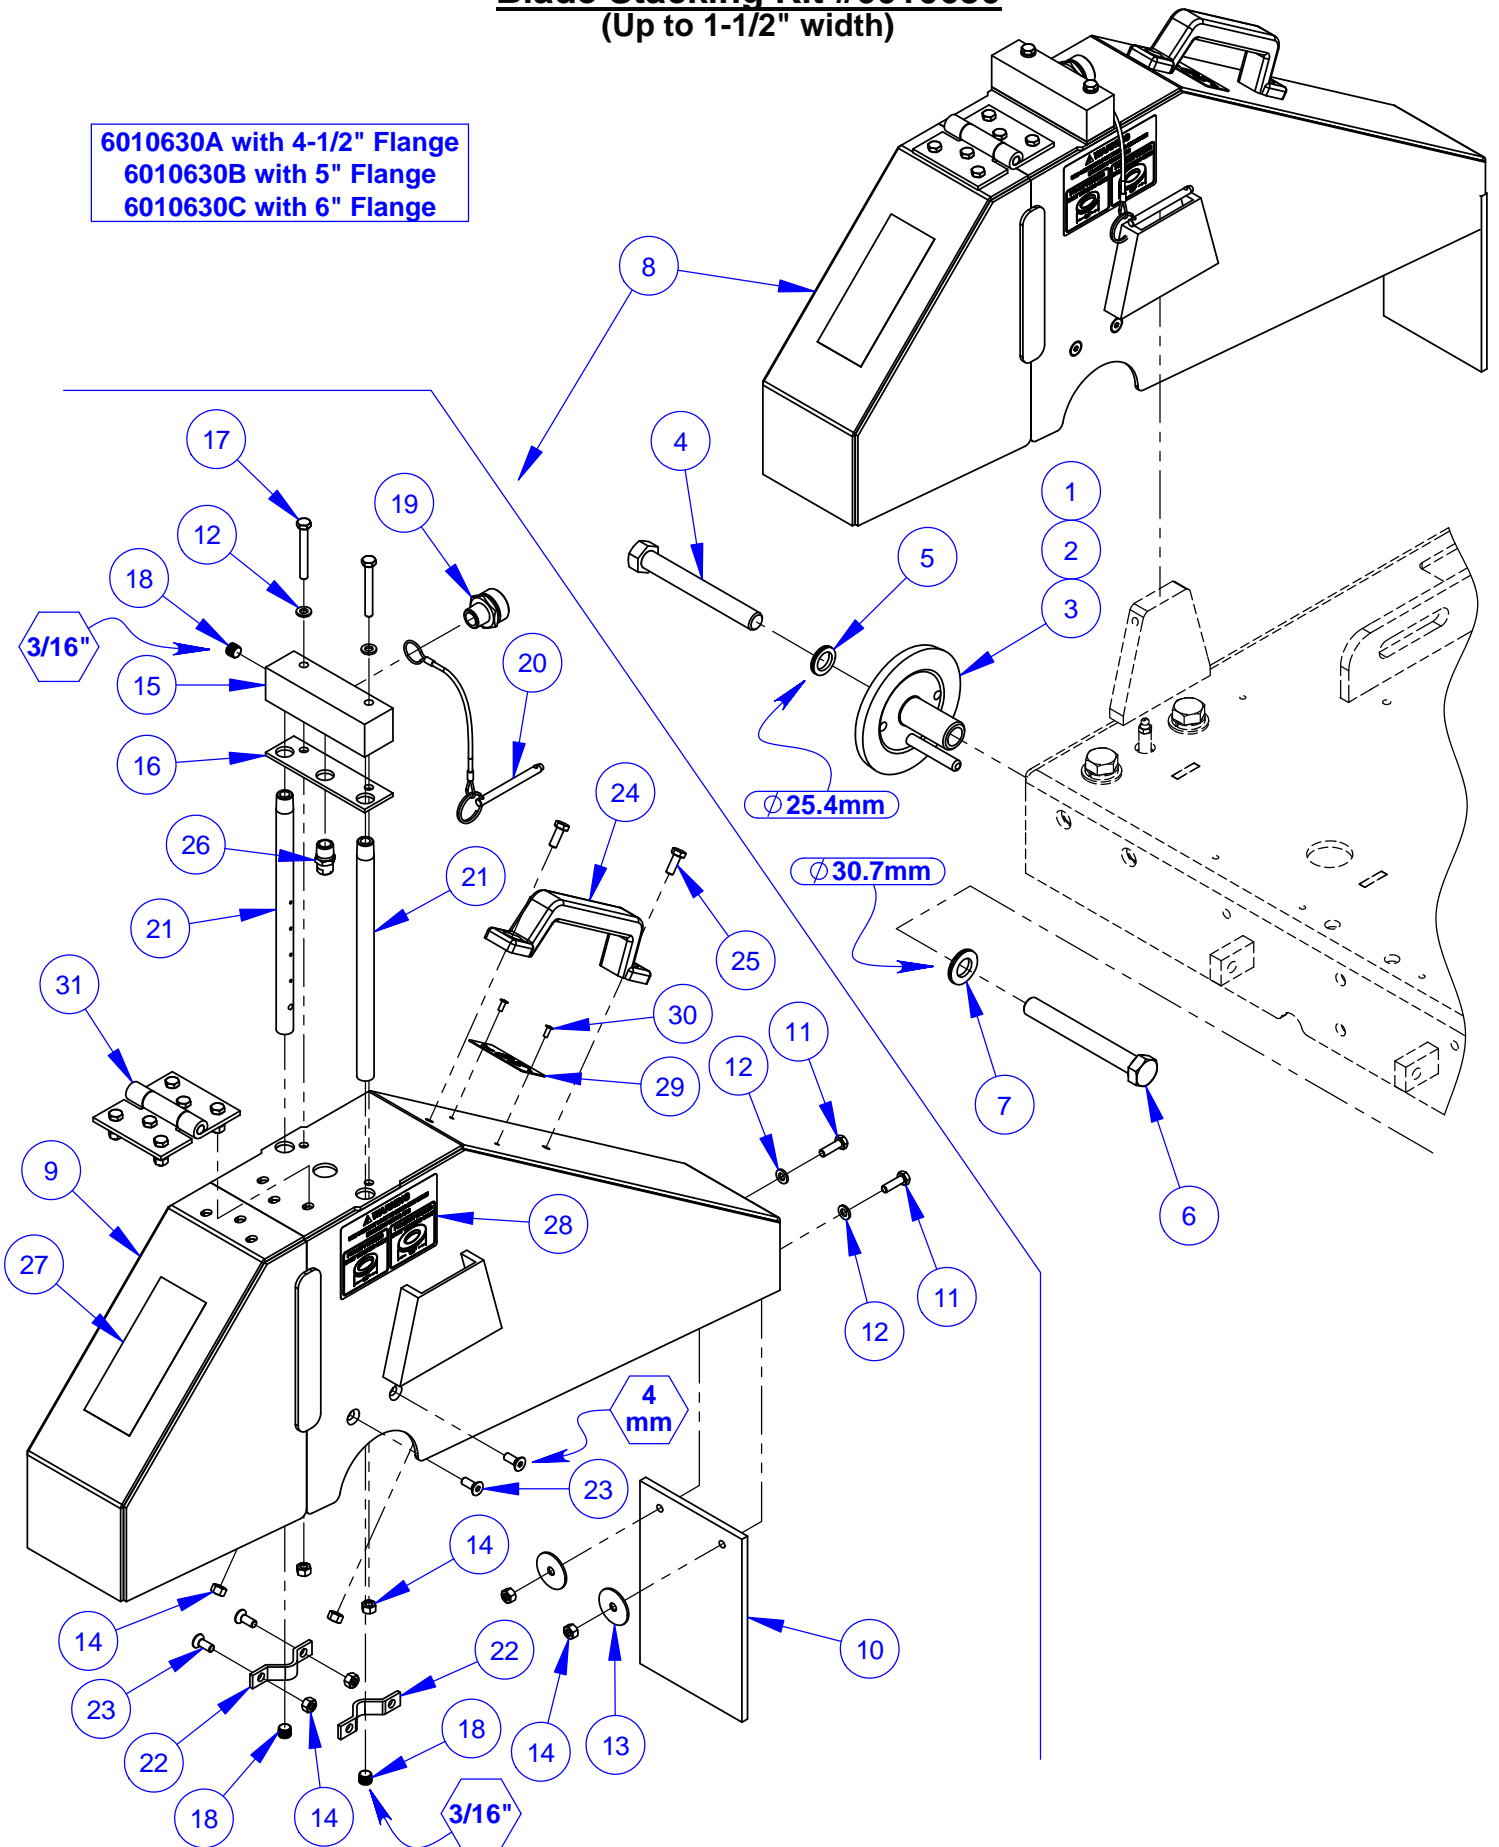

Blade Stacking Kit #6010630 (Up to 1-1/2" width)

6010630A with 4-1/2" Flange
6010630B with 5" Flange
6010630C with 6" Flange

Blade Stacking Kit #6010630
(Up to 1-1/2" width)

6010630A with 4-1/2" Flange
6010630B with 5" Flange
6010630C with 6" Flange

ITEM	PART NO.	6010630A QTY.	6010630B QTY.	6010630C QTY.	DESCRIPTION
1	6010159	1	-	-	Outer Flange 4-1/2" x 3" with Pin
2	6011183	-	1	-	Outer Flange 5" x 3" with Pin
3	6010477	-	-	1	Outer Flange 6" x 3" with Pin
4	2900210	1	1	1	Cap Screw, Hex Hd., 5/8-11 x 5" LH
5	2901569	1	1	1	Wedge Lock Washer Pair, 5/8" LH
6	2900502	1	1	1	Cap Screw, Hex Hd., 5/8-11 x 5"
7	2900412	1	1	1	Wedge Lock Washer Pair, 5/8"
8	6010620	1	1	1	20" Wide Blade Guard Assembly

ITEM	PART NO.	QTY.	DESCRIPTION
9	6010621	1	20" Wide Blade Guard Front & Rear Only
10	6010296	1	Splash Flap
11	2900310	2	Cap Screw, Hex Hd., M6-1.0 x 20mm
12	2901494	4	Flat Washer, M6
13	2900083	2	Fender Washer, 1/4" x 1-1/4"
14	2900302	10	Lock Nut, M6-1.0 Nylon Insert
15	6010288	1	Water Manifold
16	2500988	1	Water Manifold Gasket
17	2901355	2	Cap Screw, Hex Hd., M6-1.0 x 50mm
18	3200001	3	Plug, 1/8" NPT
19	3200002	1	Fitting, 3/8" M. Pipe to 3/4" M. Garden
20	2900278	1	Lanyard with Lock Pin
21	6010085	2	Water Tube for 20" Guard
22	6048155	2	Water Tube Clamp
23	2900308	4	Cap Screw, Flat Hd., M6-1.0 x 16mm
24	2506125	1	Grab Handle
25	2900341	2	Cap Screw, Hex Hd., M6-1.0 x 16mm
26	3200208	1	Nozzle, 1/4" NPT
27	1800001	1	Warning Label
28	1802090	2	Label, Wedge Locking Washer
29	1801369D	1	Blade Guard Size Tag
30	2900287	2	Rivet, 1/8" Dia.
31	6048027	1	Hinge Assembly