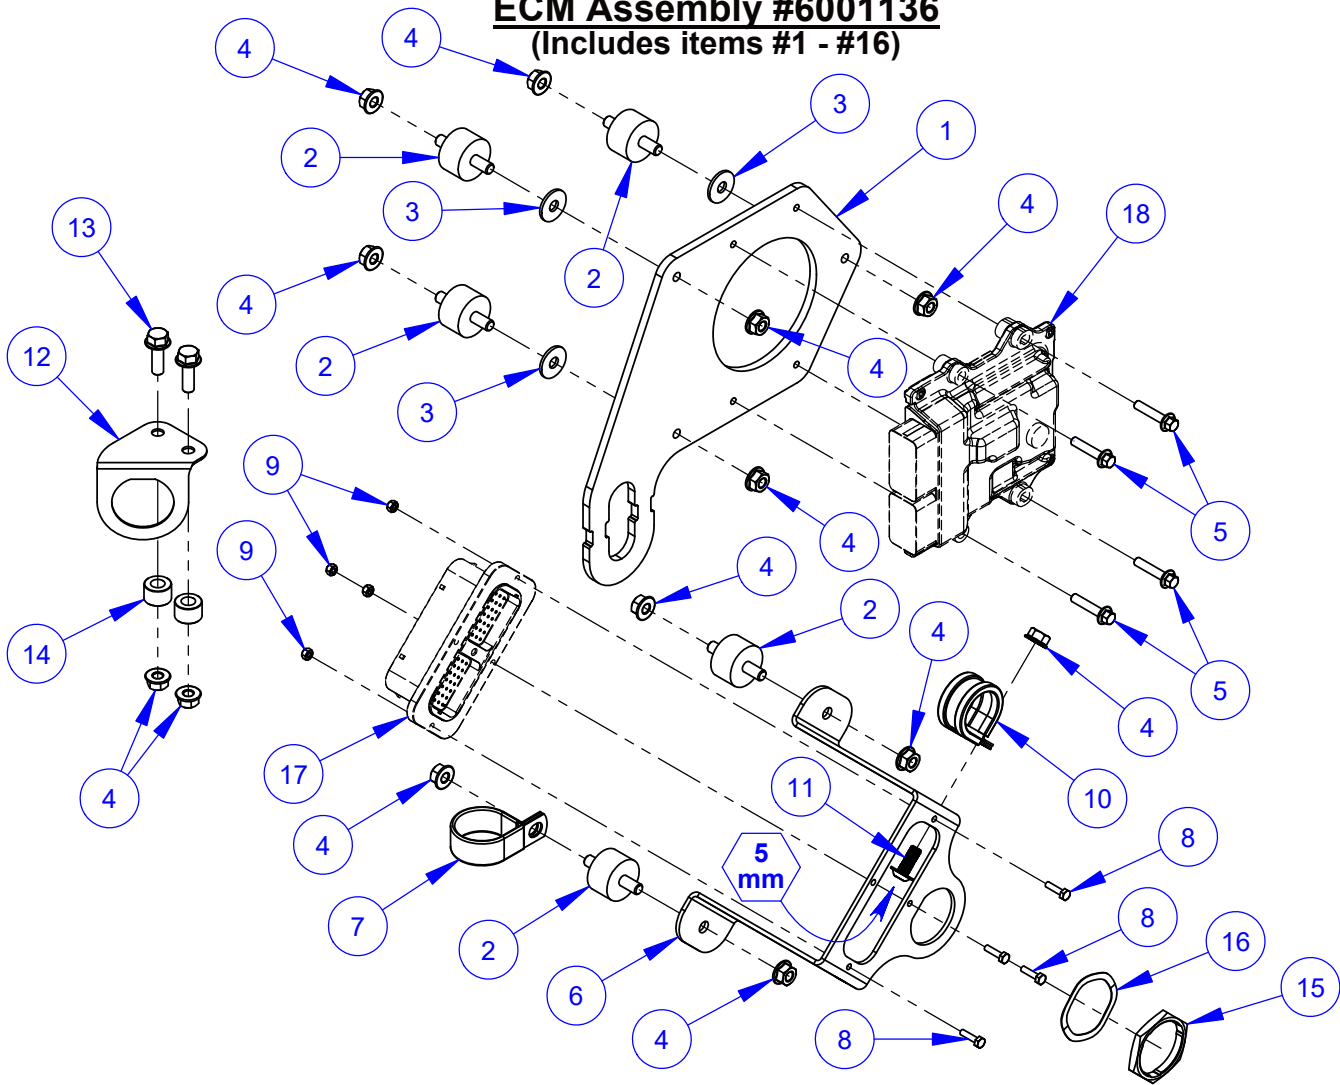

(THIS PAGE IS INTENTIONALLY BLANK)

Water Supply Assembly #6001135

**Water Valve Assembly
#6016028
(Includes #10 - #19)**

ITEM	PART NO.	QTY.	DESCRIPTION
1	3202886	1	Tee, 1/2" Female Pipe
2	2902094	2	Flat Washer, 7/8"
3	3200598	1	Close Nipple, 1/2" NPT (Brass)
4	3200022	1	Fitting, 1/2" F. Pipe to 3/4" F. Garden
5	3200025	1	Hose Filter Washer
6	3200160	1	Plug, 1/2" NPT
7	3200020	1	Fitting, 1/2" M. Pipe to 1/2" Hose Barb
8	3200016	4	Hose Clamp #8
9	6010245	1	Hose, 1/2" I.D. x 13"
10	3201740	2	Elbow, 1/2" M. Pipe to 1/2" Hose Bead
11	3202887	1	Water Valve
12	6016139	1	Water Valve Handle
13	2506079	1	Handle Cover
14	2902086	1	Hex Flange Nut, 5/16-24
15	3200699	1	Close Nipple, 1/2" BSPT
16	3202468	1	Coupling, 1/2" NPT
17	3202835	1	Hose Clamp
18	2901368	2	Machine Screw, Pan Hd., M6-1.0 x 16mm
19	2900302	2	Lock Nut, M6-1.0 Nylon Insert
20	6016239	1	Water Hose, 1/2" I.D. x 16"
21	6001144	1	Fuel Cooler Assembly

ECM Assembly #6001136
(Includes items #1 - #16)

ITEM	PART NO.	QTY.	DESCRIPTION
1	6001420	1	ECM Mounting Plate
2	2506038	5	Vibration Isolator M8-1.25
3	2900383	3	Fender Washer, M8
4	2902012	13	Hex Flange Nut, M8-1.25
5	2902537	4	Cap Screw, Hex Flange, M6-1.0 x 30mm
6	6001421	1	Connectors Mount Bracket
7	2506089	1	Hose Clamp, 1-1/2"
8	2901329	4	Machine Screw, Hex Hd., M4-0.7 x 16mm
9	2900457	4	Lock Nut, M4-0.7 Nylon Insert
10	2504465	1	Hose Clamp, 1-1/4" x 3/4" Wide
11	2902070	1	Cap Screw, Flange Button Hd., M8-1.25 x 20mm
12	6001432	1	Engine Harness Bracket
13	2901560	2	Cap Screw, Hex Flange, M8-1.25 x 25mm
14	6001342	2	Spacer, 1/2" Wide
15	2800998	1	Panel Nut, Size 24
16	2800999	1	Wave Washer, Size 24
17	2802430	1	Receptacle, 70 Pin
18	2704949	1	Engine Control Module (ECM)