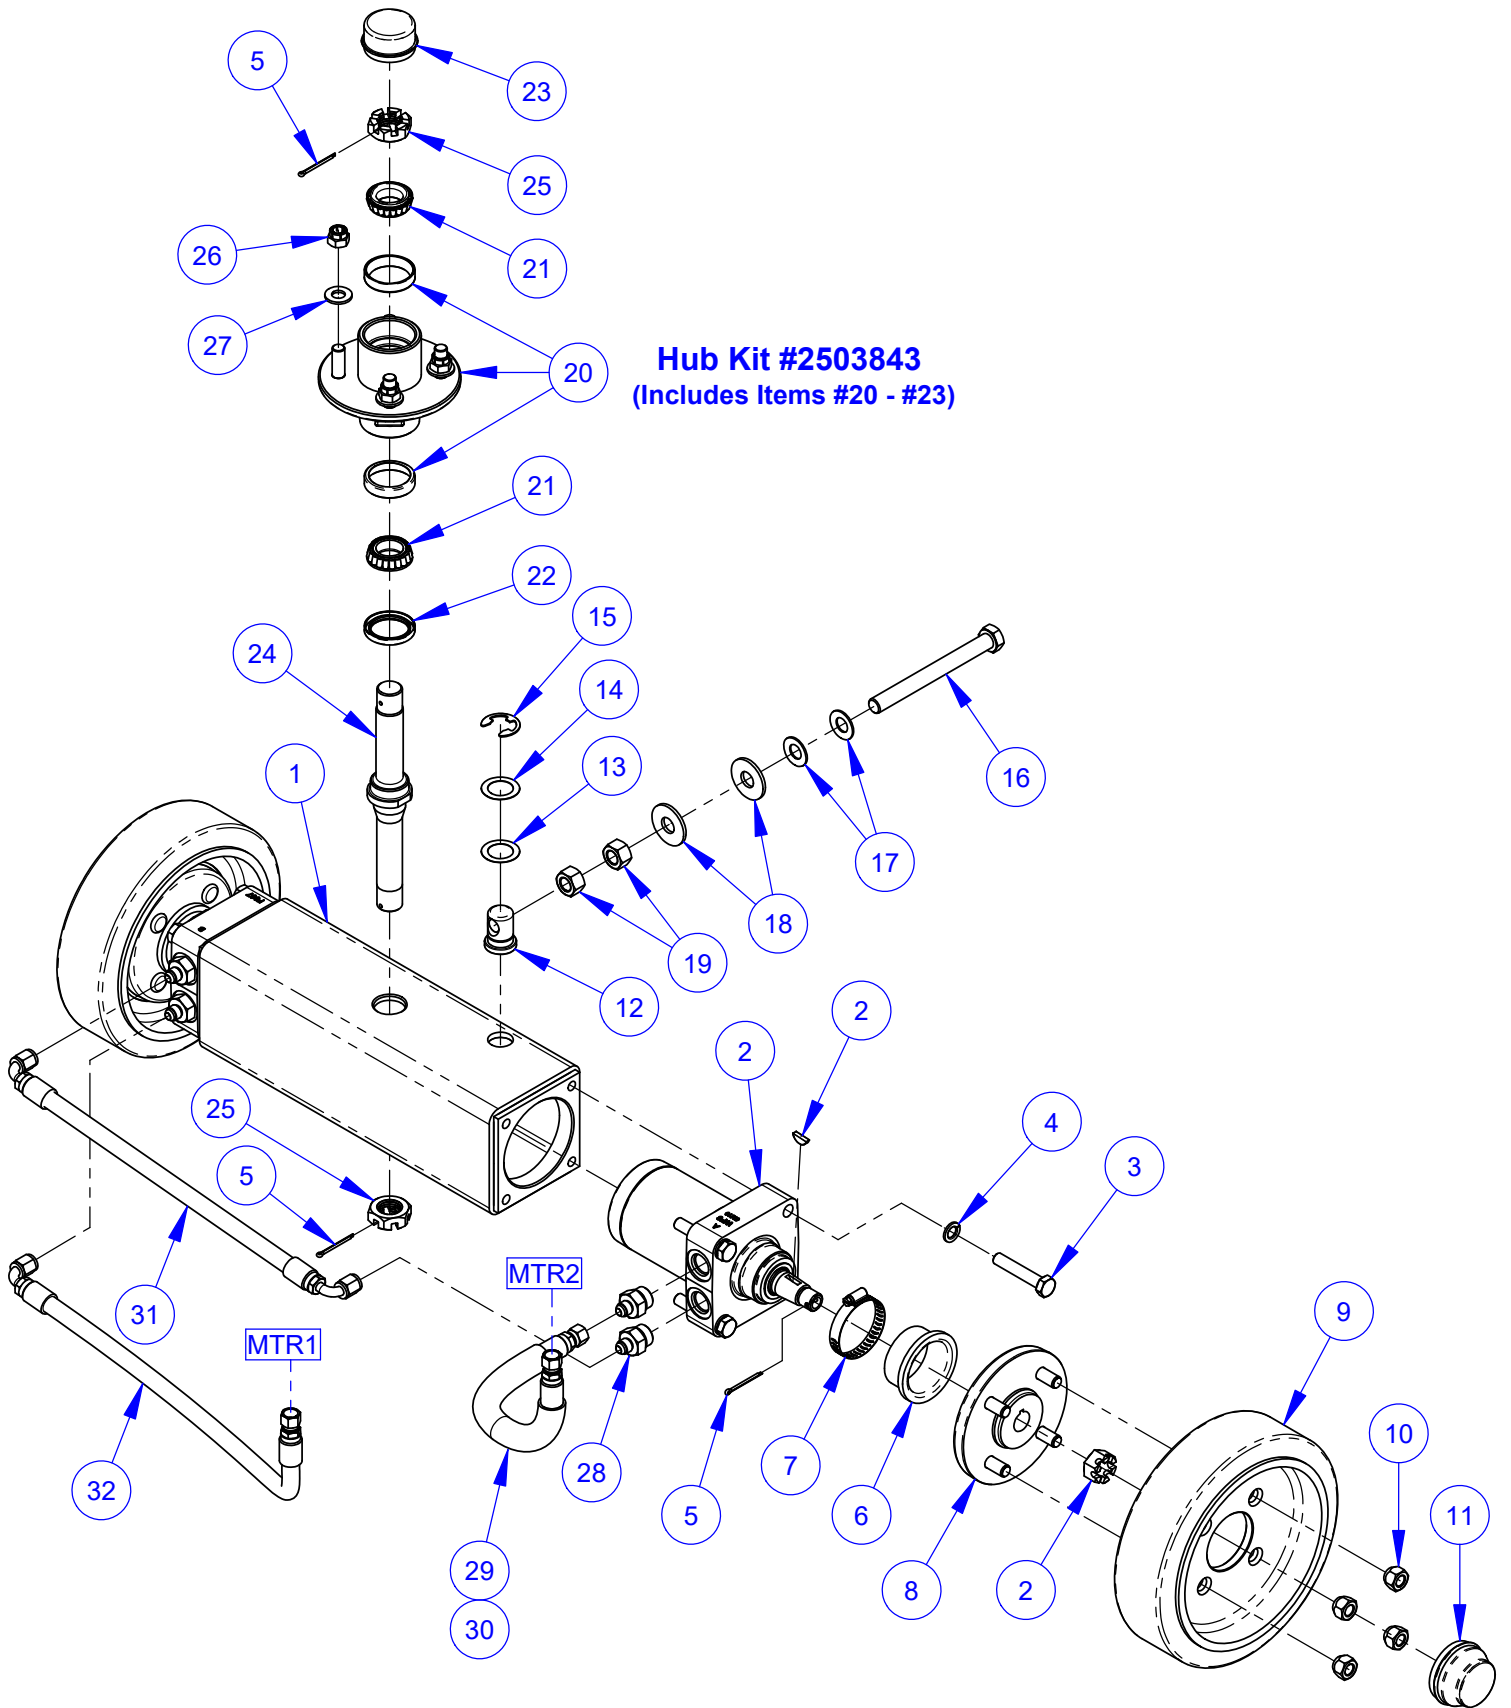

Rear Axle Assembly #6001153

Hub Kit #2503843
(Includes Items #20 - #23)

Rear Axle Assembly #6001153

ITEM	PART NO.	QTY	DESCRIPTION
1	6017383	1	Motor Mount Tube Weldment
2	2600654	2	Parker Wheel Motor
	2901327	1	Woodruff Key #9, 3/16" x 3/4"
	2703207	1	Hex Slotted Nut, 3/4-16
3	2900359	8	Cap Screw, Hex Hd., M12-1.75 x 65mm
4	2900699	8	Lock Washer, M12 Split
5	2900950	4	Cotter Pin, 1/8" x 1-1/2"
6	2506071	2	Sleeve Reducer, 2-1/2" to 2-1/4" I.D.
7	3200095	2	Hose Clamp #32
8	2502175	2	Wheel Hub
9	2502174	2	Wheel, 10" Rear
10	2902518	8	Lug Nut, 1/2-20 x 13/16 Hex
11	2502176	2	Hub Cap
12	6017378	1	Swivel, M16
13	2900938	1	Shim, 1" x 1-1/2" x .010"
14	2900940	1	Shim, 1" x 1-1/2" x .015"
15	2501224	1	E-Ring, 1"
16	2901351	1	Tap Bolt, Hex Hd., M16-2.0 x 160mm
17	2900478	2	Belleville Washer, 5/8"
18	2900721	2	Flat Washer, 5/8" USS Hardened
19	2901352	2	Hex Nut, M16-2.0
20	2503794	1	Hub with Bearing Cups
	2501222	2	Tapered Bearing Cup
21	2503766	2	Tapered Bearing Cone, 1-1/16"
22	2503767	1	Seal, Double Lip 1-1/2" ID
23	2503795	1	Grease Cap 2"
24	6017322	1	Kingpin
25	2707220	2	Hex Nut, 1"-14 Slotted
26	2900833	4	Lock Nut, 1/2-20 Flex Top
27	2900058	4	Flat Washer, 1/2" SAE
28	3201724	4	Adapter, 5/8" O-Ring to 3/8" M. JIC
29	6016235	1	Hose Sleeving 9"
30	6017295	1	Hose Assembly 3/8" x 14"
31	6017020	1	Hose Assembly 3/8" x 18-1/4"
32	6017296	1	Hose Assembly 3/8" x 25"