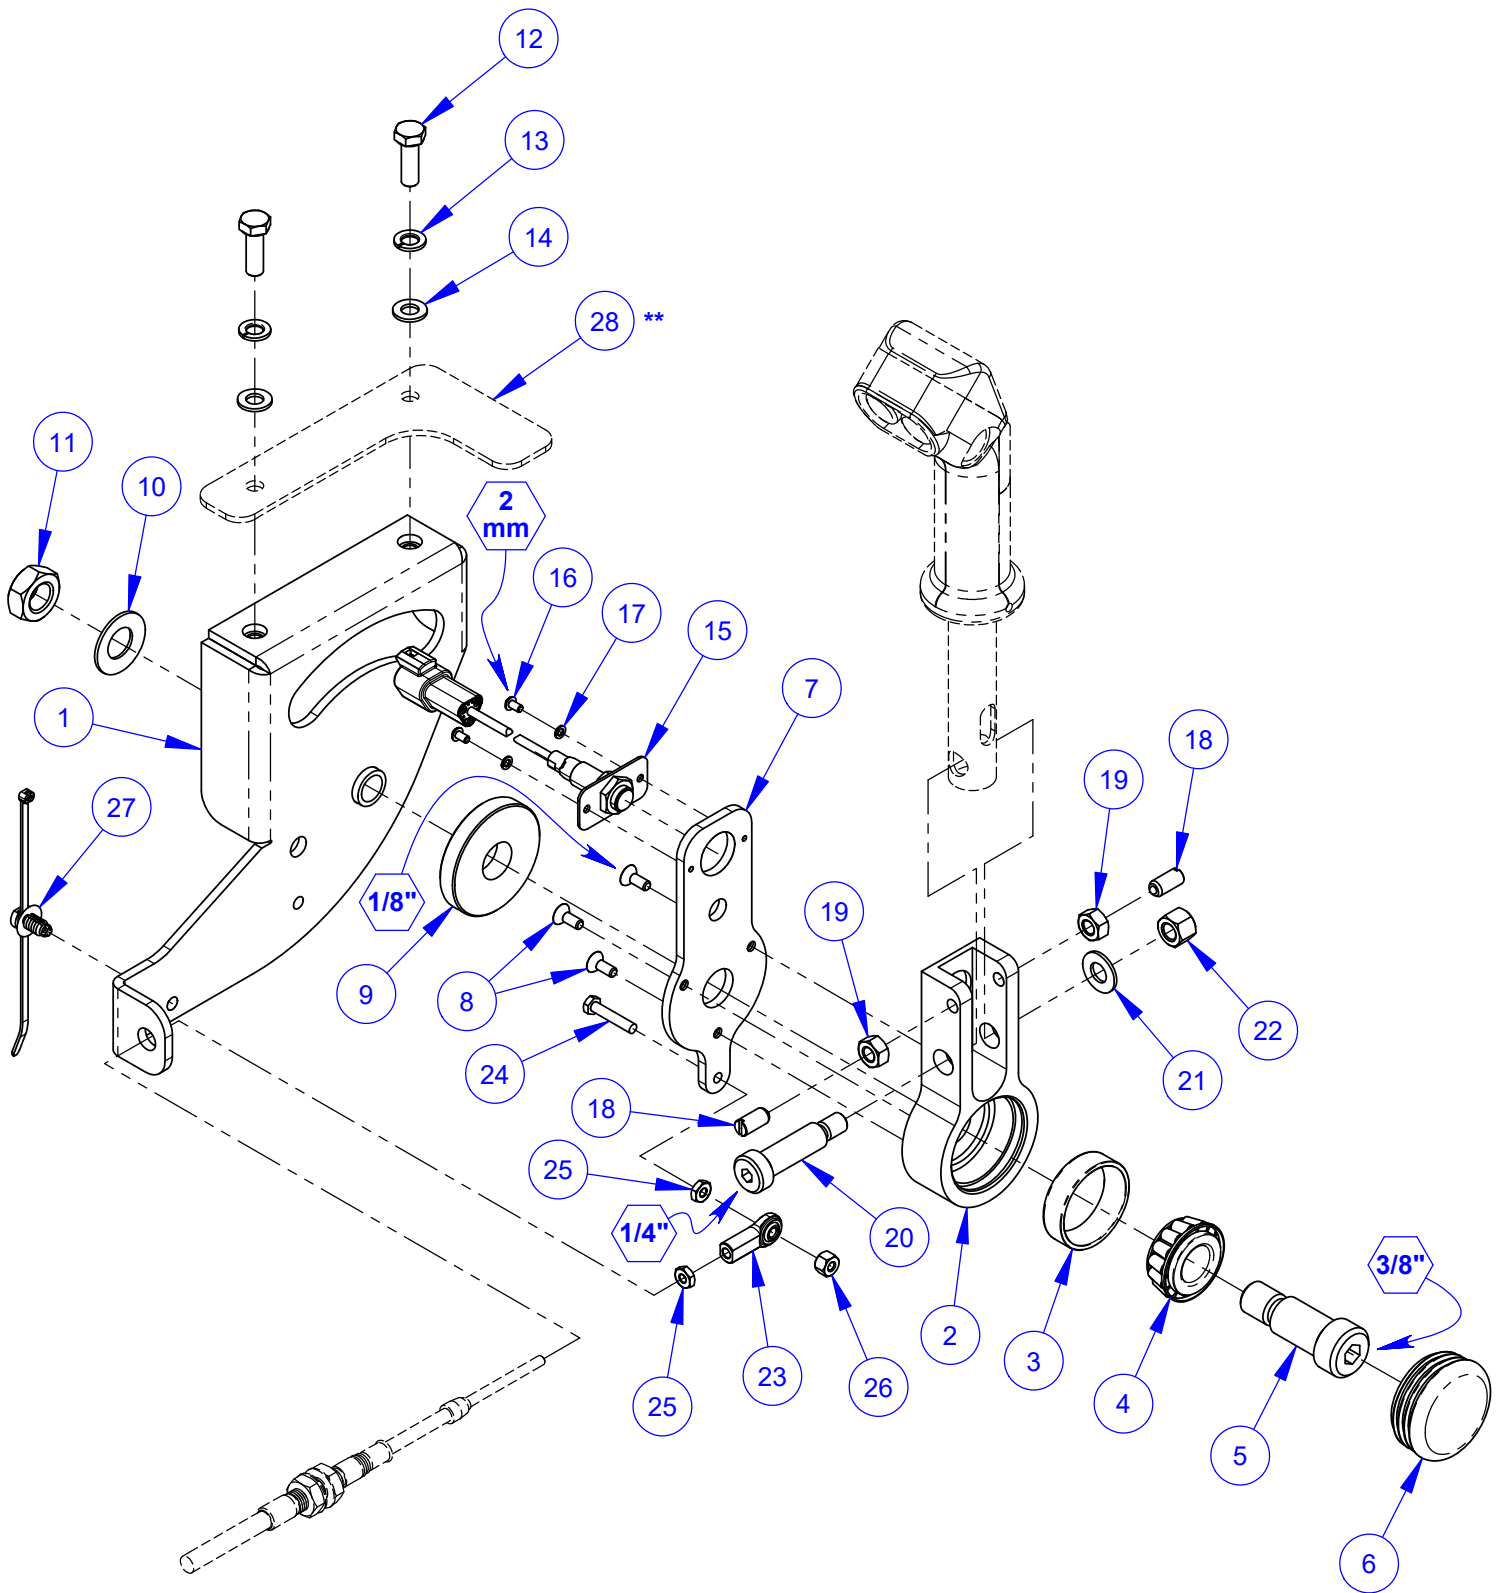

CONCRETE SAW PARTS LIST

**MODEL
CC6774-3**

November 2023

Part # 1802761-5

BLADE SIZE	BLADE RPM	GEAR POSITION	ENGINE RPM	MAX CUT DEPTH
14"	2,800	H (HIGH)	2,800	4"
20"	2,600	H (HIGH)	2,600	7"
26"	1,825	M (MEDIUM)	2,800	10"
30"	1,700	M (MEDIUM)	2,600	12"
36"	1,200	L (LOW)	2,800	15"
42"	1,125	L (LOW)	2,600	18"

Speed Control Lever Assembly #6001156

Speed Control Lever Assembly #6001156

ITEM	PART NO.	QTY	DESCRIPTION	
1	6017384	1	Speed Control Frame	
2	6017023	1	Pivot Housing	
3	2502384	1	Bearing Cup	
4	2502383	1	Bearing Cone	
5	2900825	1	Shoulder Screw, 3/4" x 1-1/4" (5/8-11)	
6	2502385	1	Grease Cap	
7	6001269	1	Swing Arm	
8	2900978	3	Cap Screw, Flat Hd., #10-24 x 1/2"	
9	6011234	1	Friction Disc, 3/4" x 2-1/4" x 3/8"	
10	2900478	1	Belleville Washer, 5/8"	
11	2900256	1	Jam Nut, 5/8-11	
12	2900360	2	Cap Screw, Hex Hd., M8-1.25 x 25mm	
13	2900763	2	Lock Washer, M8 Split	
14	2901336	2	Flat Washer, M8	
15	6017718	1	Neutral Sensor Assembly	
16	2907098	2	Cap Screw, Button Hd., #6-32 x 1/4"	
17	2900092	2	Lock Washer, #6 Split	
18	2502386	2	Spring Plunger M8	
19	2900343	2	Hex Nut, M8-1.25	
20	2900826	1	Shoulder Screw, 1/2" x 1-1/2" (3/8-16)	
21	2900014	1	Flat Washer, 3/8" SAE	
22	2900018	1	Locknut, 3/8-16, Nylon	
23	2500791	1	Rod End, #10-32 Female	
24	2900687	1	Machine Screw, Hex Hd., #10-32 x 1"	
25	2900188	2	Hex Nut, #10-32	
26	2900688	1	Lock Nut, #10-32 Nylon	
27	2800916	1	Anchor Mount Zip Tie	
**	28	6017319	1	Limiter Plate (CE)

** Tyrolit only

Control Grip Assembly #6001023 (2 button)

ITEM	PART NO.	QTY.	DESCRIPTION
1	2501280	1	Control Grip Body
2	2501281	1	Control Grip Cover
3	2500644	1	Plug, Rectangular
4	2500694	2	Plug, 5/8" Hole
5	2800373	2	Pushbutton Switch (B&W)
6	2900453	1	Set Screw, Soc. Hd., M5-0.8 x 12mm
7	2900452	1	Machine Screw, Oval Hd., #4 x 5/8"
8	6017025	1	Speed Control Tube
9	6016268	1	Control Grip Harness
10	2800002	2	Wire Nut (Grey)
11	2801494	1	Connector, 4 Port