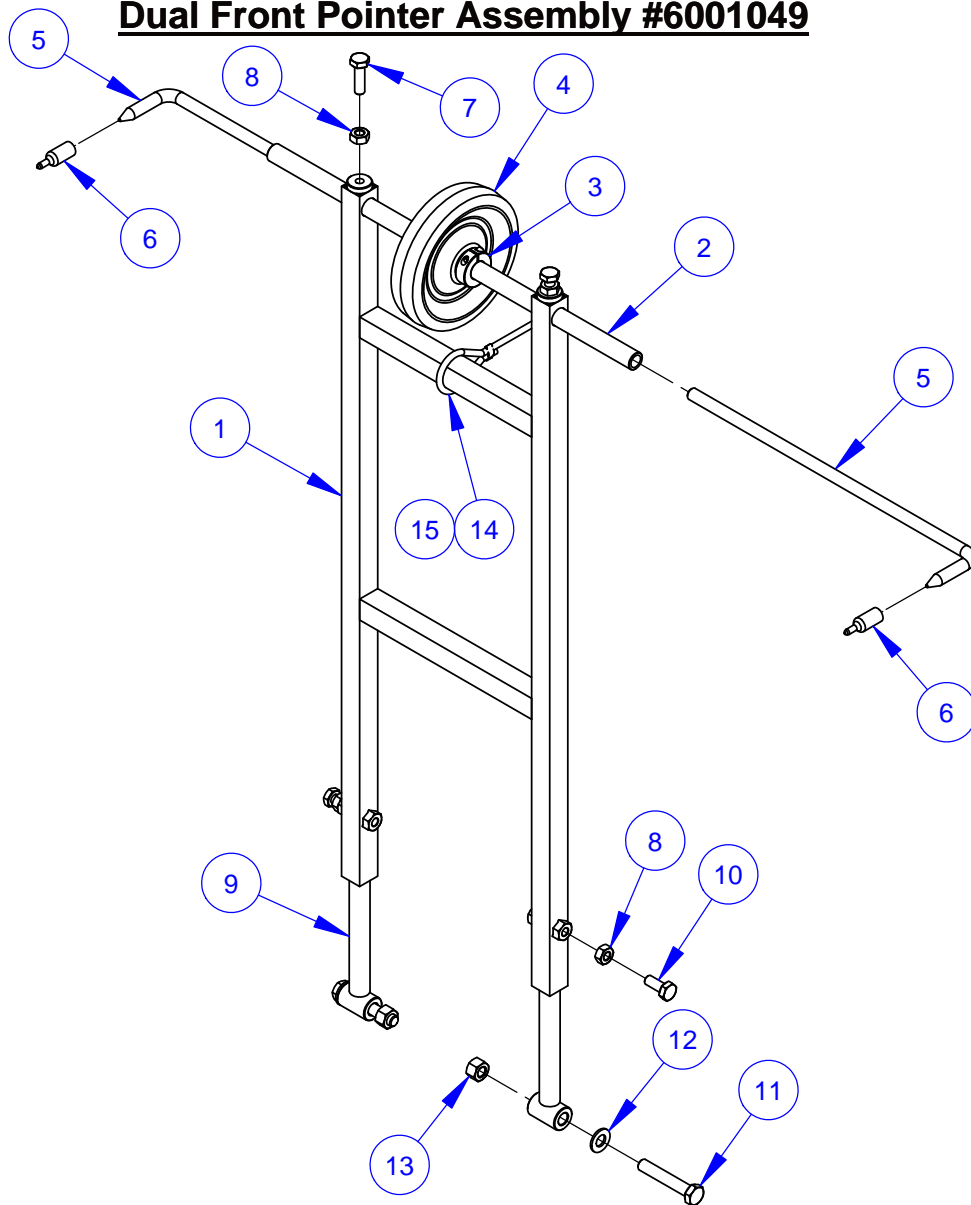

Dual Front Pointer Assembly #6001049

ITEM	PART NO.	QTY.	DESCRIPTION
1	6011538	1	Front Pointer Frame, Dual, Metric
2	6011539	1	Pointer Tube, 20"
3	2504577	2	Shaft Collar, 3/4" Split
4	2504581	1	Wheel, 6"
5	6011536	2	Front Pointer Rod, 16"
6	2500740	2	Pointer Cap
7	2900315	2	Cap Screw, Hex Hd., M10-1.5 x 35mm
8	2900325	4	Hex Nut, M10-1.5
9	6011152	2	Front Pointer Arm
10	2900333	2	Cap Screw, Hex Hd., M10-1.5 x 25mm
11	2901345	2	Cap Screw, Hex Hd., M12-1.75 x 70mm
12	2900239	2	Friction Washer, 1/2"
13	2900327	2	Lock Nut, M12-1.75 Nylon Insert
14	6017241	1	Pointer Rope 11 Foot
15	3200221	2	Pinch Clamp, Two Ear