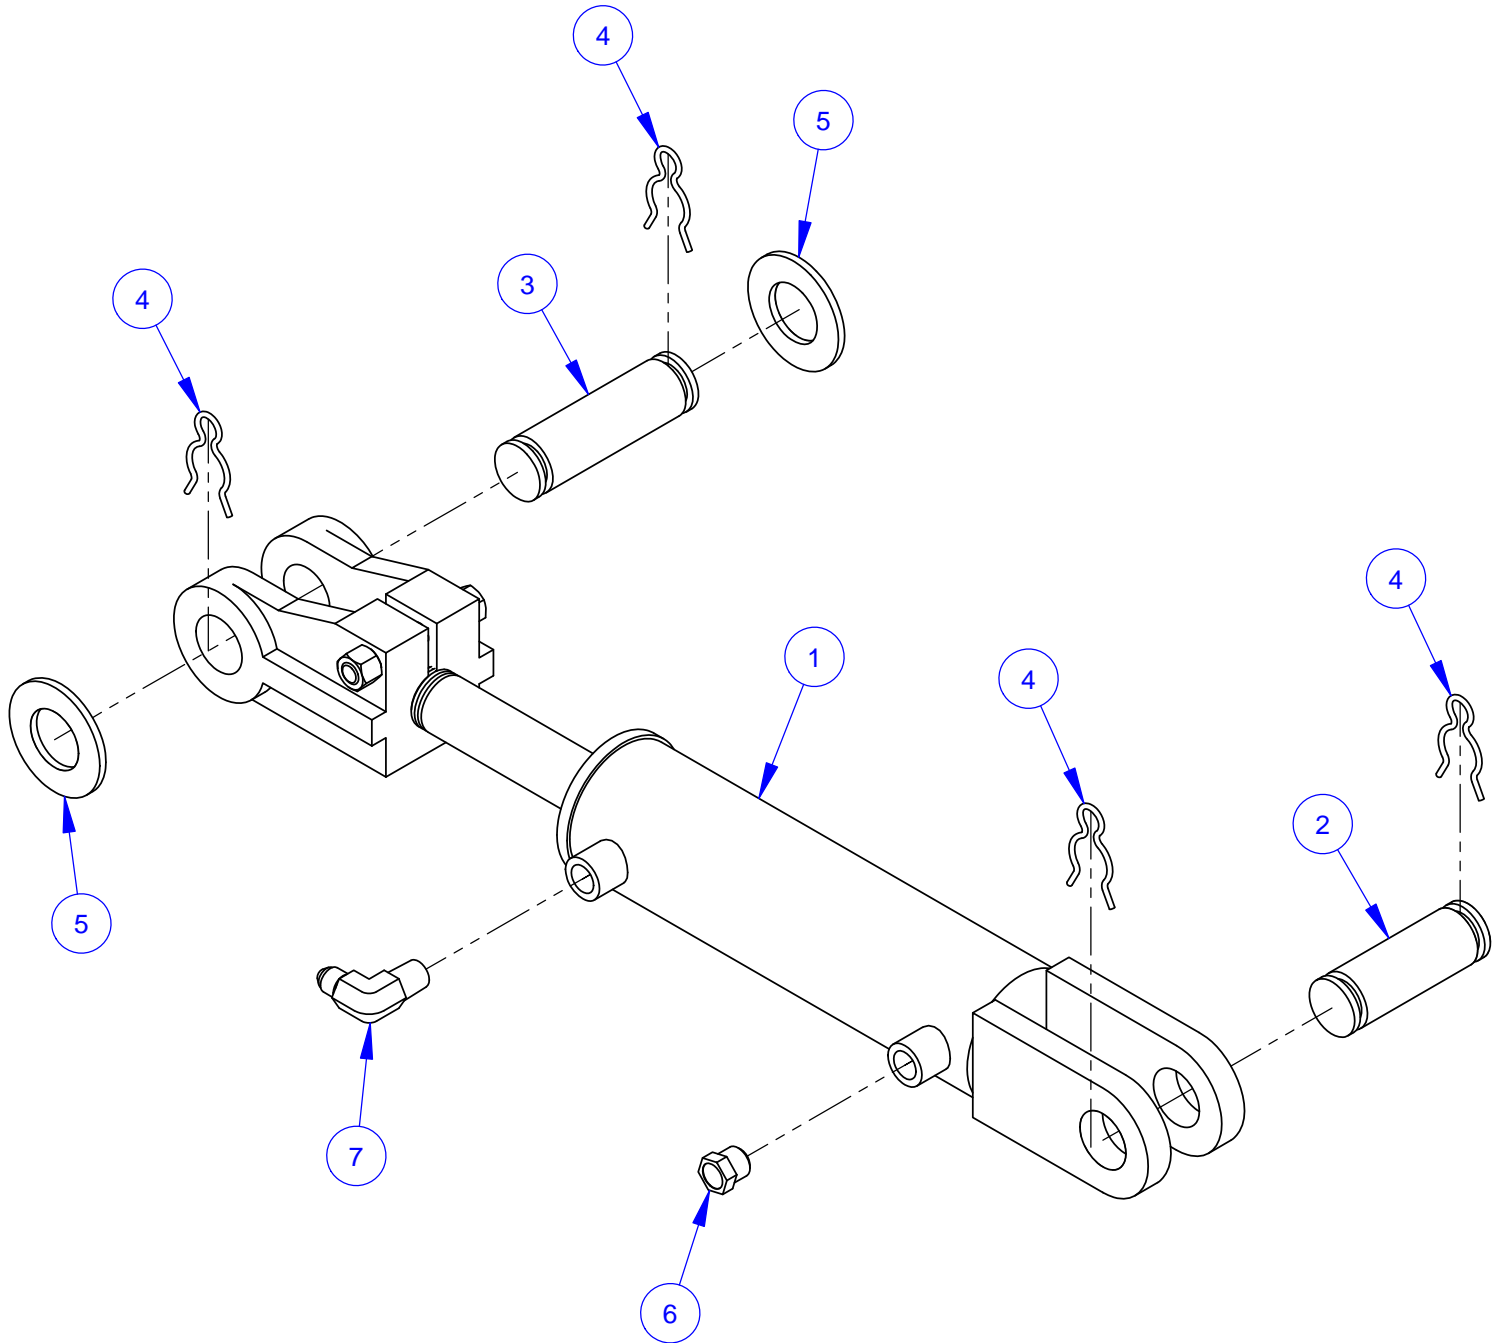

Hydraulic Cylinder Assembly #6017097

ITEM	PART NO.	QTY	DESCRIPTION
1	2500178	1	Hydraulic Cylinder
	2504044	1	Seal Repair Kit
2	6010031	1	Cylinder Pin, 1" Dia. x 3" Long
3	6010119	1	Cylinder Pin, 1" Dia. x 3-1/2" Long
4	2900064	4	Hair Pin Cotter, 3/4"
5	2900295	2	Flat Washer, 1" SAE
6	3200067	1	Breather Vent, 1/4" NPT
7	3200057	1	Elbow, 1/4" M. Pipe to 1/4" M. JIC