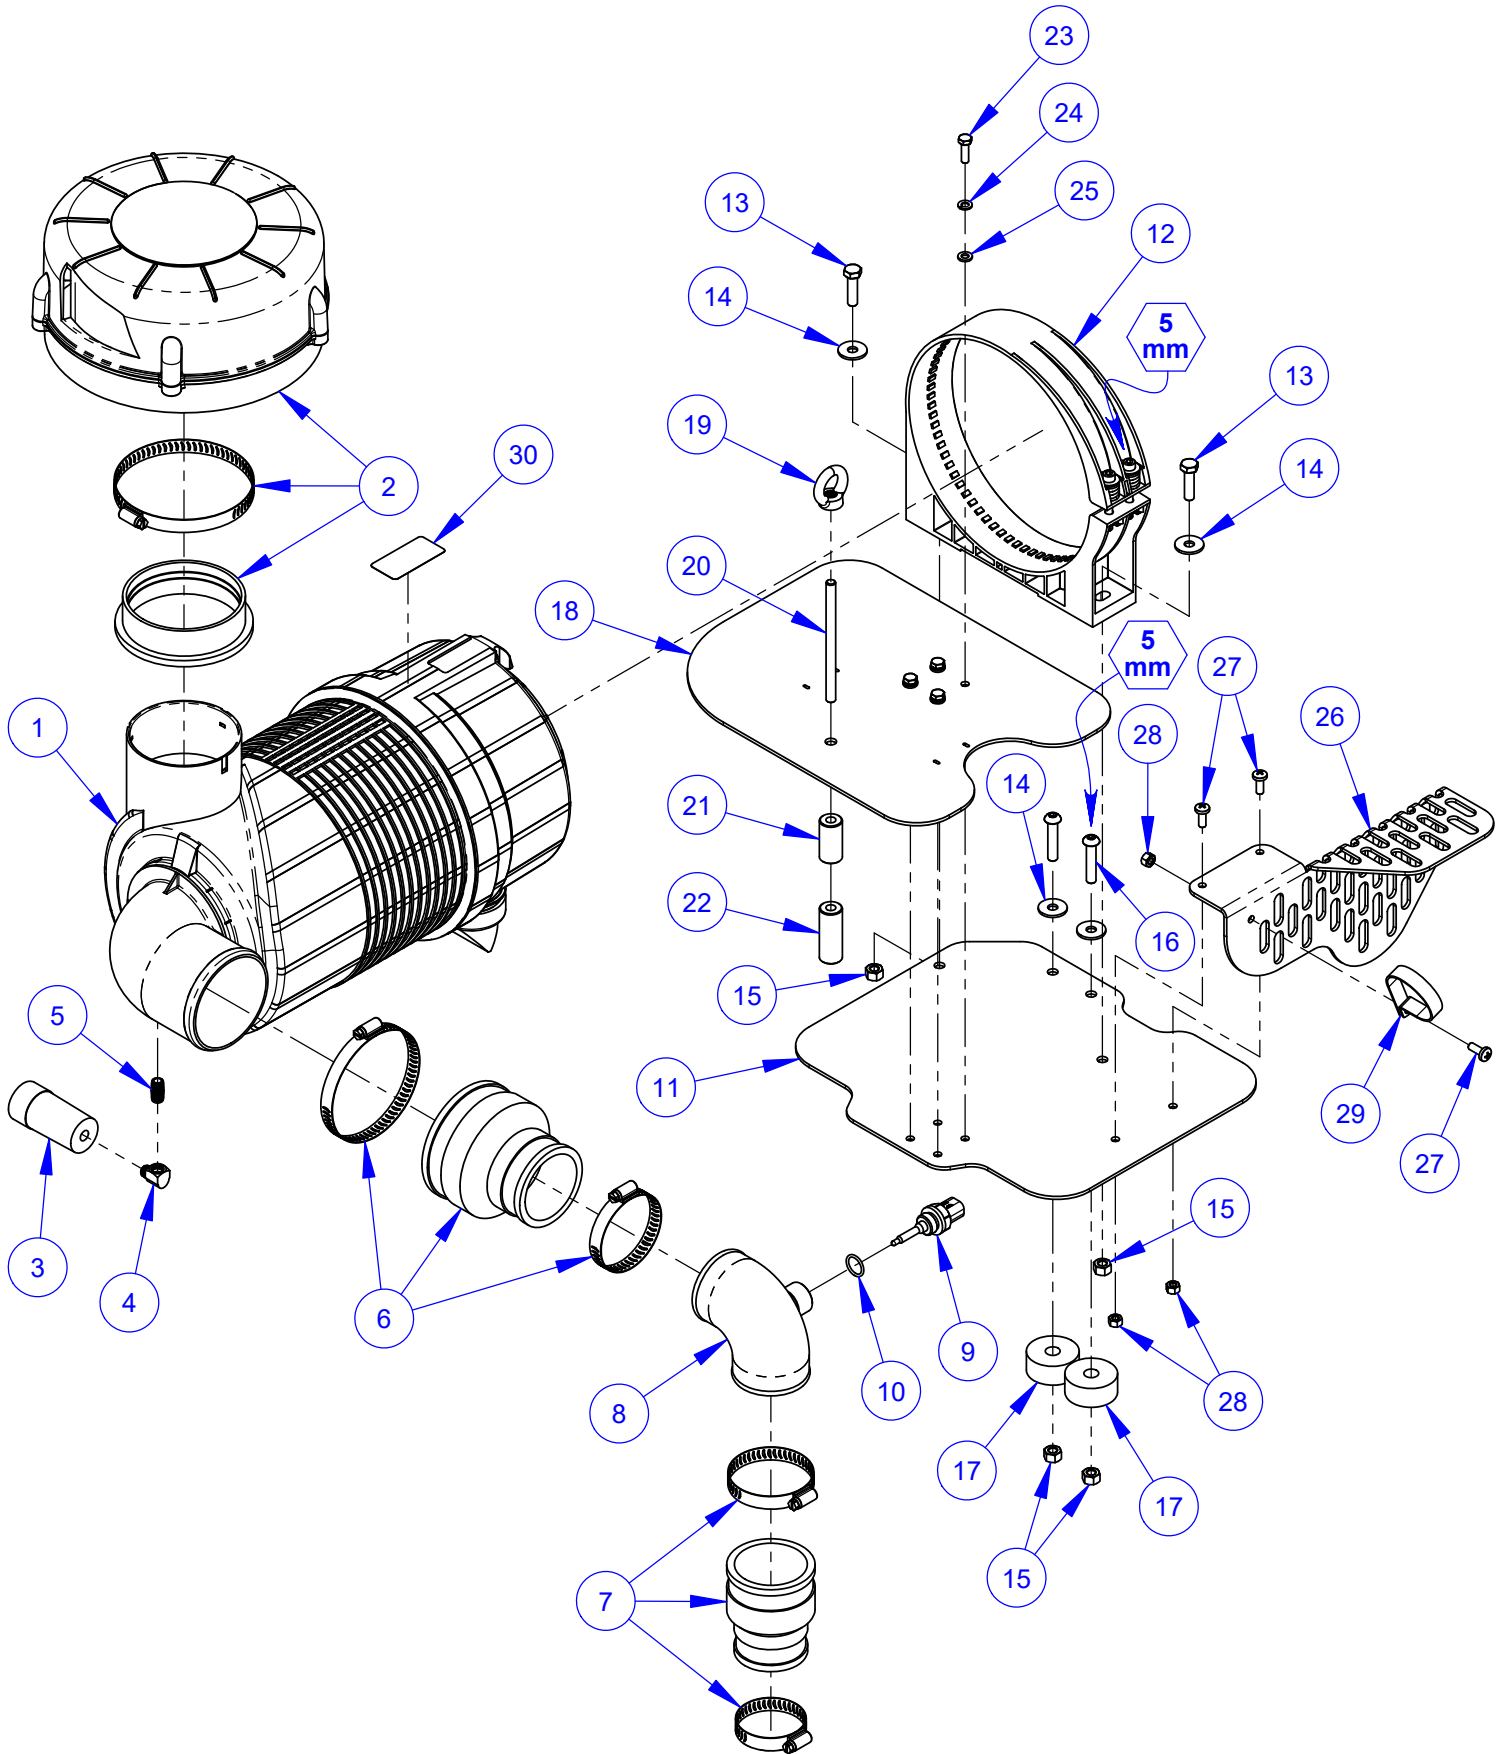

Air Intake Assembly #6001170

Air Intake Assembly #6001170

ITEM	PART NO.	QTY.	DESCRIPTION
1	2502182	1	Air Cleaner Complete
	2501352	1	Outer Primary Filter
	2501353	1	Inner Safety Filter
	2500239	1	Rubber Dust Ejector Boot
2	2501504	1	Pre-Cleaner w/Clamp & Adapter Ring
	3200198	1	Hose Clamp #64
3	2500423	1	Restriction Indicator
4	3200156	1	Street Elbow, 1/8" NPT
5	3200117	1	Close Nipple, 1/8" NPT
6	2506036	1	Hose Coupling Reducer w/Clamps
	3200096	1	Hose Clamp #40
	3200198	1	Hose Clamp #64
7	2506034	1	Hose Coupling Reducer w/Clamps
	3200095	1	Hose Clamp #32
	3200096	1	Hose Clamp #40
8	6001409	1	Intake Elbow, 2-1/2"
9	2704952	1	Temperature Sensor
10	2704953	1	O-Ring Seal
11	6001423	1	Air Cleaner Platform
12	2501351	1	Mounting Band, Polymer
13	2900313	2	Cap Screw, Hex Hd., M8-1.25 x 30mm
14	2900383	4	Fender Washer, M8
15	2900303	4	Lock Nut, M8-1.25 Nylon Insert
16	2901381	2	Cap Screw, Button Hd., M8-1.25 x 40mm
17	6019274	2	Spacer, 3/4" Thick
18	6001431	1	Air Shield
19	2902572	1	Eye Nut, M8-1.25
20	2902615	1	Stud, M8-1.25 x 120mm
21	6001294	1	Spacer, 1-1/2" Long
22	6001295	1	Spacer, 2" Long
23	2900310	4	Cap Screw, Hex Hd., M6-1.0 x 20mm
24	2900765	4	Lock Washer, M6 Split
25	2901494	4	Flat Washer, M6
26	6001468	1	Air Screen
27	2901368	3	Machine Screw, Pan Hd., M6-1.0 x 16mm
28	2900302	3	Lock Nut, M6-1.0 Nylon Insert
29	2505735	1	Clamp, 1-7/8" Loop
30	1802772	1	Ether Warning Decal