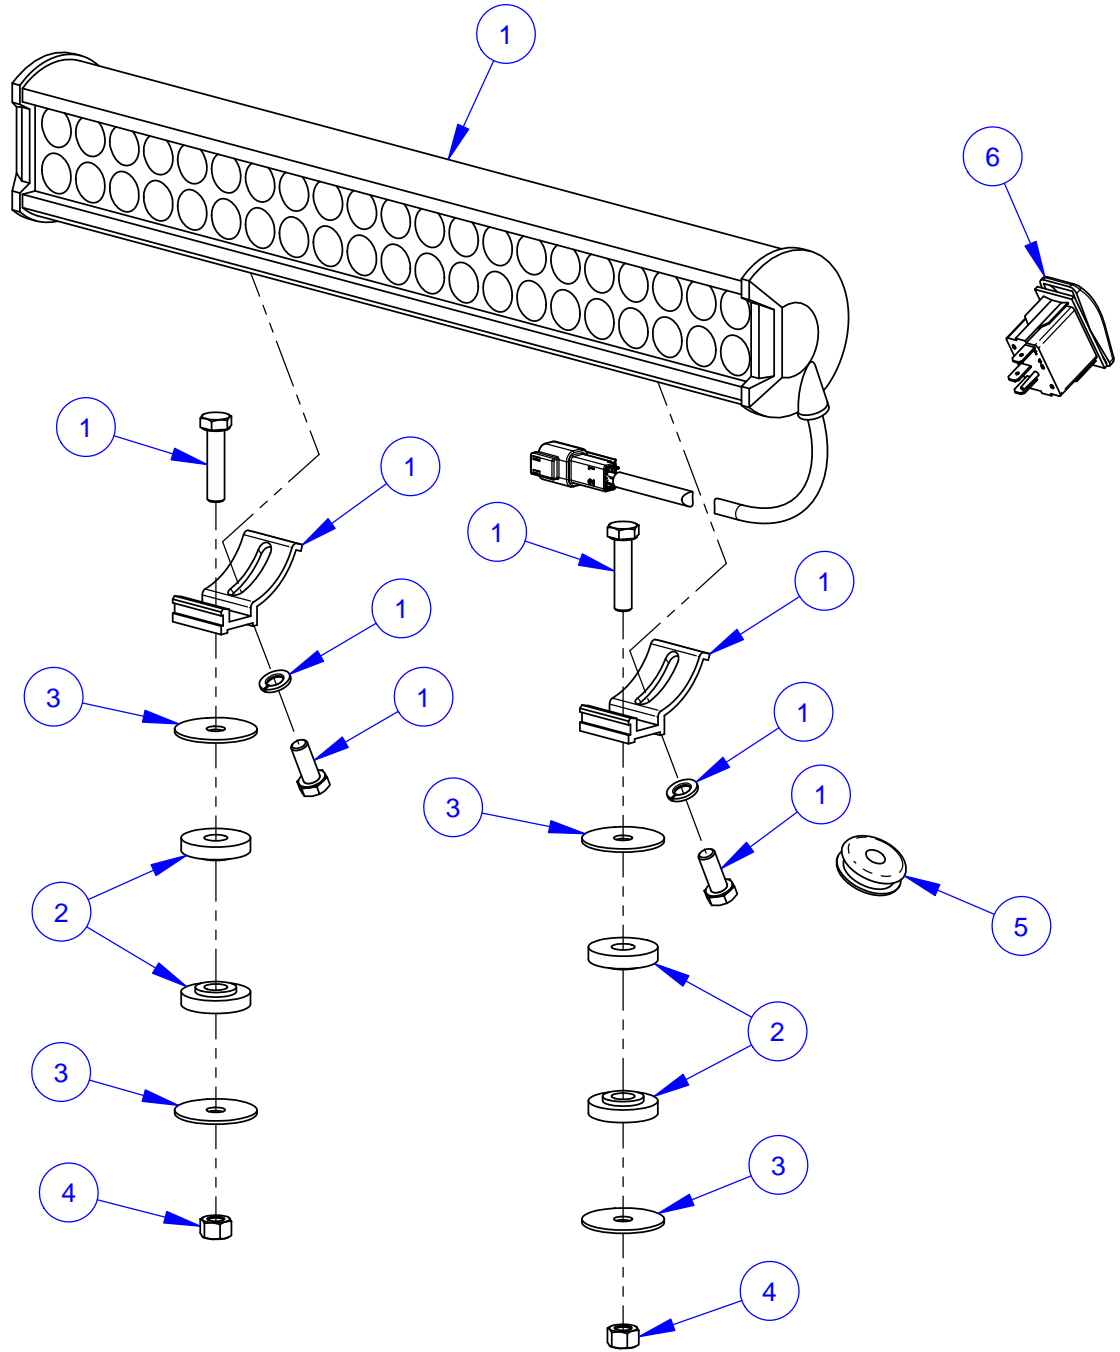

LED Light Bar Assembly #6001060

ITEM	PART NO.	QTY.	DESCRIPTION
1	6016229	1	LED Light Bar
	2506112B	2	Light Bar Bracket
	2900763	2	Lock Washer, M8 Split
	2900329	2	Cap Screw, Hex Hd., M8-1.25 x 20mm
	2900760	2	Cap Screw, Hex Hd., M8-1.25 x 35mm
2	2506117	4	Vibration Damping Bushing
3	2900969	4	Fender Washer, 5/16" x 1-1/2"
4	2900303	2	Lock Nut, M8-1.25 Nylon Insert
5	2506118	1	Grommet, 3/8" I.D.
6	2800808	1	Rocker Switch