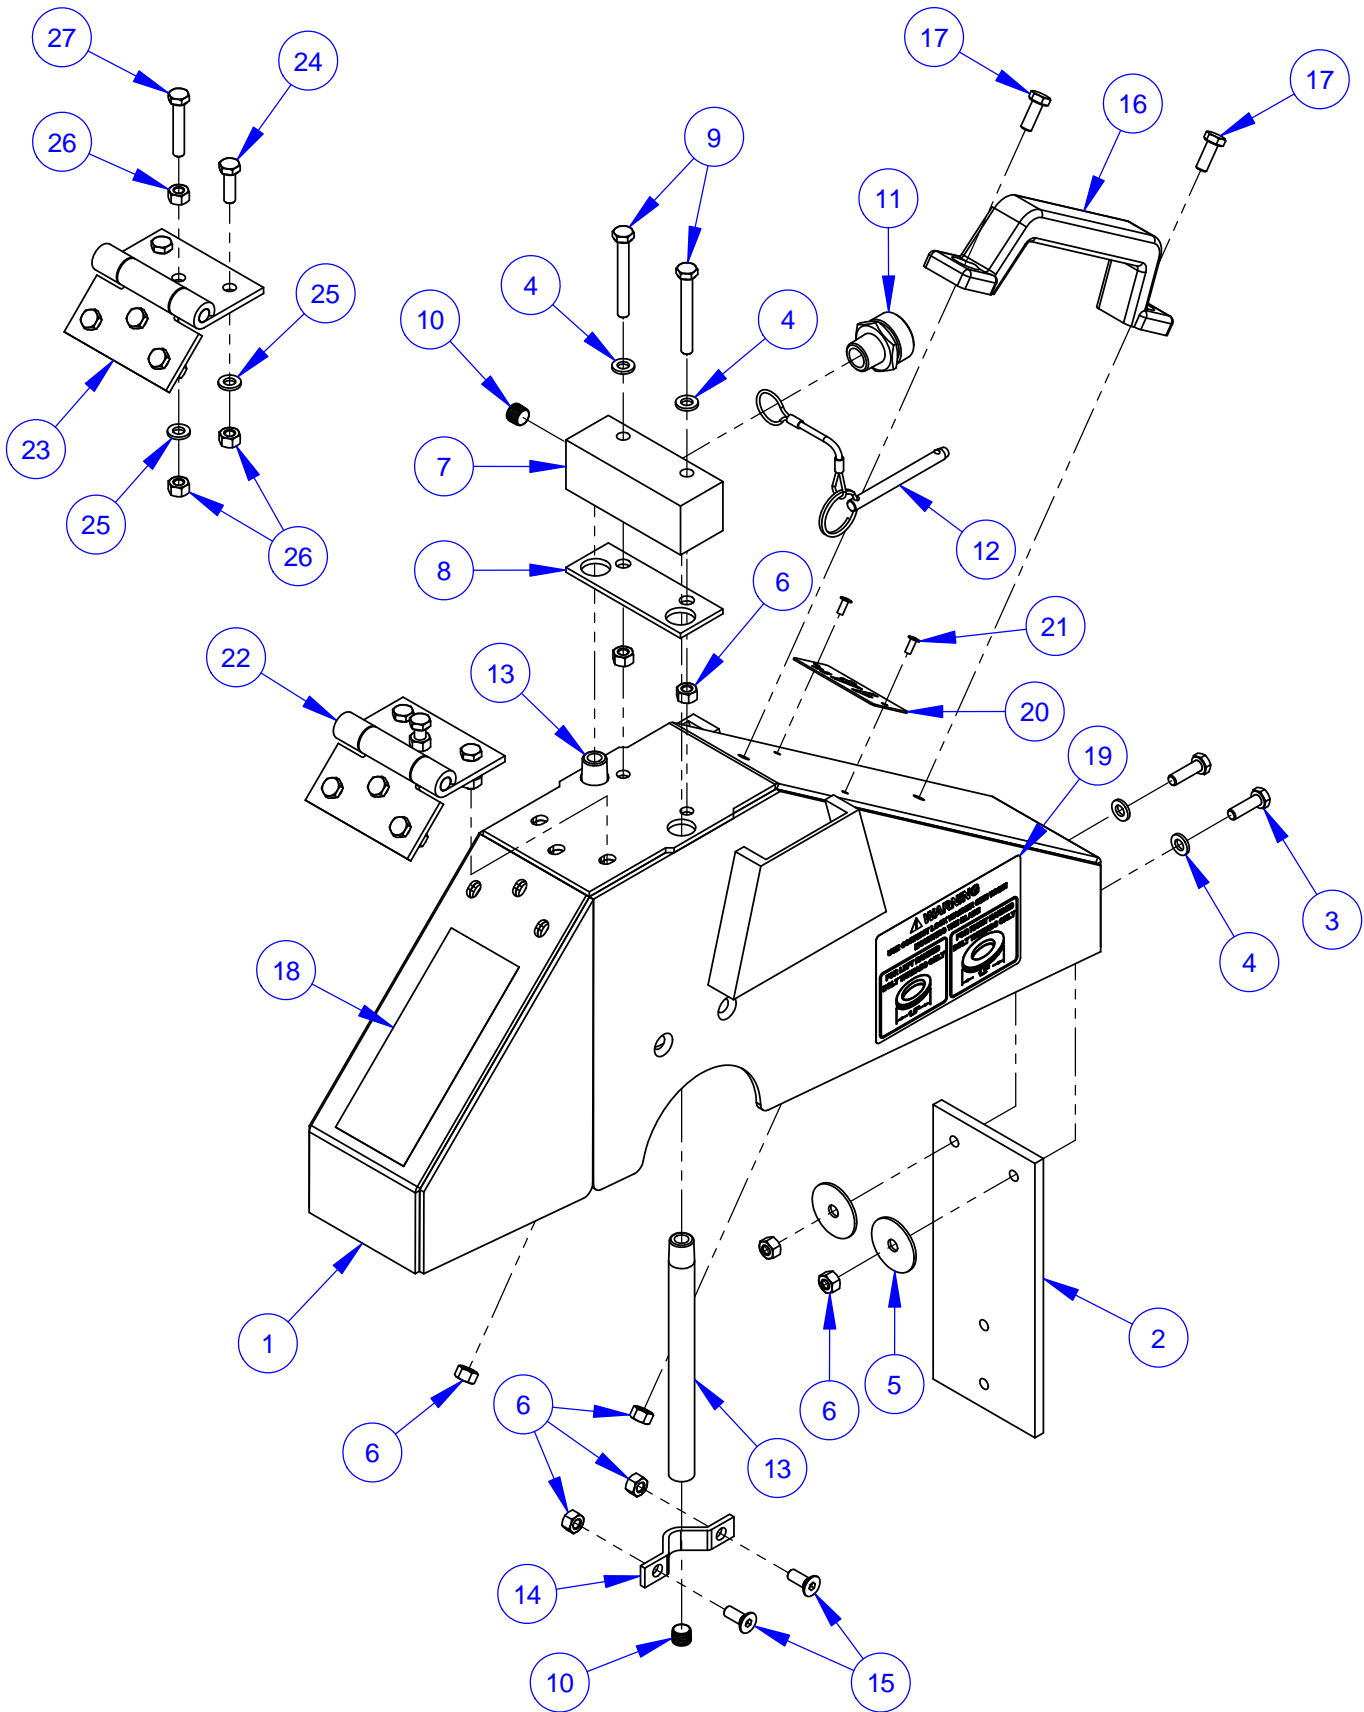

14" Blade Guard Assembly #6010950

14" Blade Guard Assembly #6010950

ITEM	PART NO.	QTY.	DESCRIPTION
1	6010601	1	14" Blade Guard Front & Rear Only
2	6010081	1	Splash Flap
3	2900310	2	Cap Screw, Hex Hd., M6-1.0 x 20mm
4	2901494	4	Flat Washer, M6
5	2900083	2	Fender Washer, 1/4" x 1-1/4"
6	2900302	10	Lock Nut, M6-1.0 Nylon Insert
7	6010261	1	Water Manifold
8	2500830	1	Water Manifold Gasket
9	2901355	2	Cap Screw, Hex Hd., M6-1.0 x 50mm
10	3200001	3	Plug, 1/8" NPT
11	3200002	1	Fitting, 3/8" M. Pipe to 3/4" M. Garden
12	2900278	1	Lanyard with Lock Pin
13	6048283	2	Water Tube for 14" Guard
14	6048155	2	Water Tube Clamp
15	2900308	4	Cap Screw, Flat Hd., M6-1.0 x 16mm
16	2506125	1	Grab Handle
17	2900341	2	Cap Screw, Hex Hd., M6-1.0 x 16mm
18	1800001	1	Warning Label
19	1802090	2	Label, Wedge Locking Washer
20	1801369A	1	Blade Guard Size Tag
21	2900287	2	Rivet, 1/8" Dia.
22	6048026	1	Hinge Assembly

ITEM	PART NO.	QTY.	DESCRIPTION
23	2500270	1	Blade Guard Hinge
24	2900310	5	Cap Screw, Hex Hd., M6-1.0 x 20mm
25	2901494	6	Flat Washer, M6
26	2900302	7	Lock Nut, M6-1.0 Nylon Insert
27	2900312	1	Cap Screw, Hex Hd., M6-1.0 x 35mm