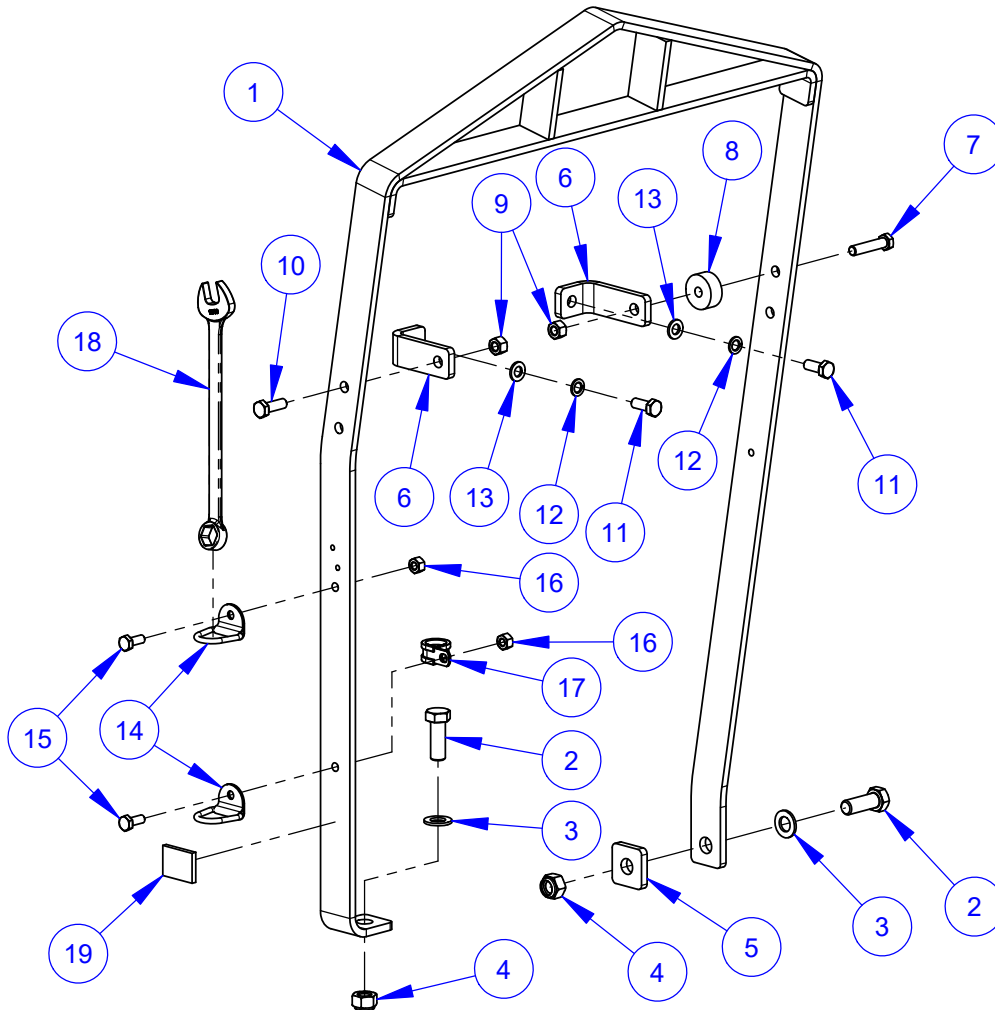

Frame Lift Assembly #6001145

ITEM	PART NO.	QTY.	DESCRIPTION
1	6001411	1	Frame Lift
2	2901361	2	Cap Screw, Hex Hd., M18-2.5 x 50mm
3	2901362	2	Flat Washer, M18
4	2901363	2	Lock Nut, M18-2.5 Nylon Insert
5	6013053	1	Frame Lift Spacer
6	6001412	2	Frame Lift Brace
7	2902508	1	Cap Screw, Hex Hd., M12-1.75 x 55mm
8	6019274	1	Spacer, 3/4" Thick
9	2900327	2	Lock Nut, M12-1.75 Nylon Insert
10	2900801	1	Cap Screw, Hex Hd., M12-1.75 x 35mm
11	2900330	2	Cap Screw, Hex Hd., M12-1.75 x 30mm
12	2900699	2	Lock Washer, M12 Split
13	2901357	2	Flat Washer, M12
14	2505745	2	D-Ring 2"
15	2900333	2	Cap Screw, Hex Hd., M10-1.5 x 25mm
16	2900304	2	Lock Nut, M10-1.5 Nylon Insert
17	3201729	1	Hose Clamp, 1" x 3/4" Wide
18	2503704	1	Wrench, 15/16" Combination
19	6017447	1	Wrench Pad 1-1/2"