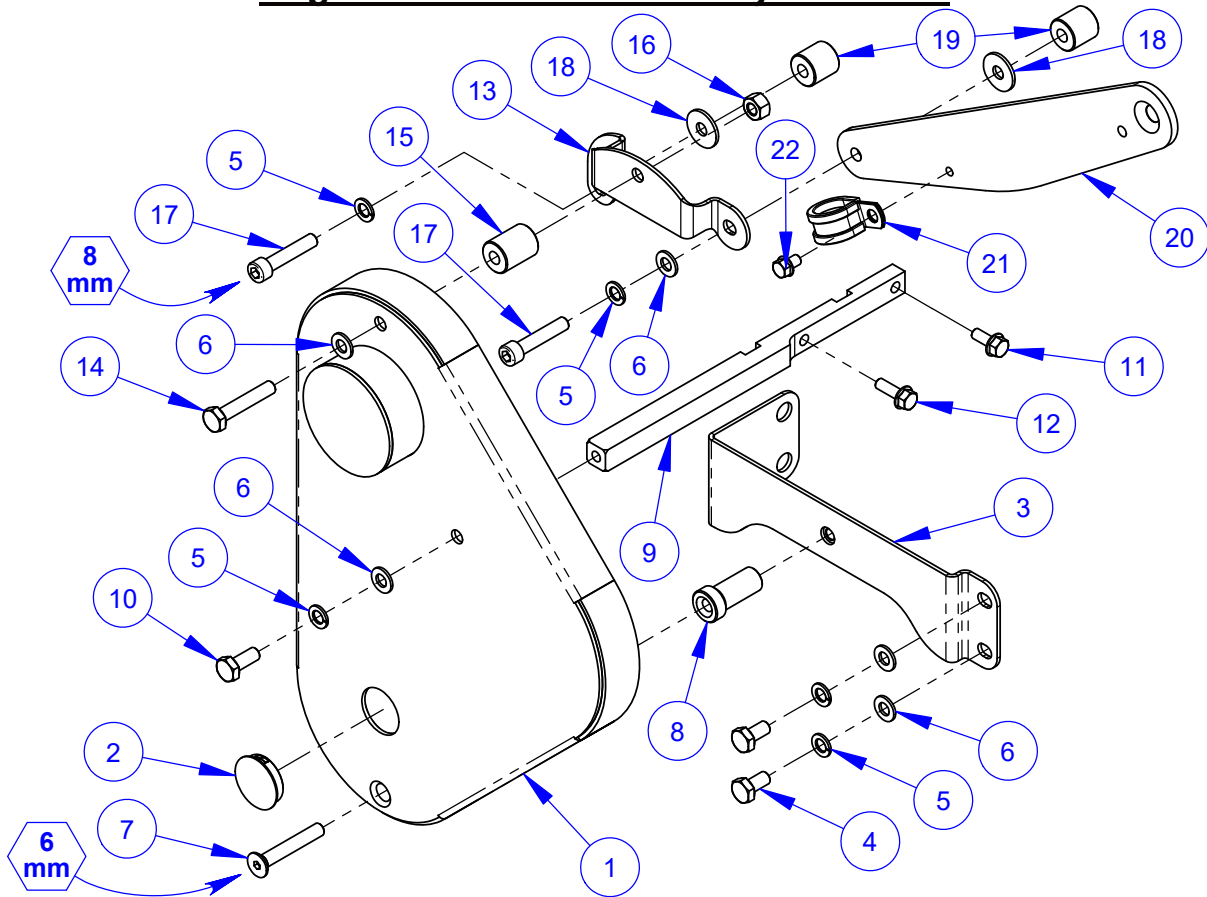

Engine Belt Guard Assembly #6001167

ITEM	PART NO.	QTY.	DESCRIPTION
1	6001234	1	Belt Guard, Engine
2	2500554	1	Plug, 1-1/2" Hole
3	6001235	1	Support Strap
4	2900314	2	Cap Screw, Hex Hd., M10-1.5 x 20mm
5	2900321	5	Lock Washer, M10 Split
6	2901356	5	Flat Washer, M10
7	2902405	1	Cap Screw, Flat Hd., M10-1.5 x 65mm
8	6019326	1	Guard Post
9	6001237	1	Belt Guard Post
10	2900333	1	Cap Screw, Hex Hd., M10-1.5 x 25mm
11	2900634	1	Cap Screw, Hex Flange, M8-1.25 x 20mm
12	2901560	1	Cap Screw, Hex Flange, M8-1.25 x 25mm
13	6001236	1	Mount Strap
14	2901348	1	Cap Screw, Hex Hd., M10-1.5 x 55mm
15	6001238	1	Guard Spacer
16	2900304	1	Lock Nut, M10-1.5 Nylon Insert
17	2901506	2	Cap Screw, Soc. Hd., M10-1.5 x 50mm
18	2901360	2	Fender Washer, M10
19	6001239	2	Spacer, 1" Long
20	6001463	1	Radiator Arm, Upper
21	3201729	1	Hose Clamp, 1" x 3/4" Wide
22	2902071	1	Cap Screw, Hex Flange, M8-1.25 x 12mm