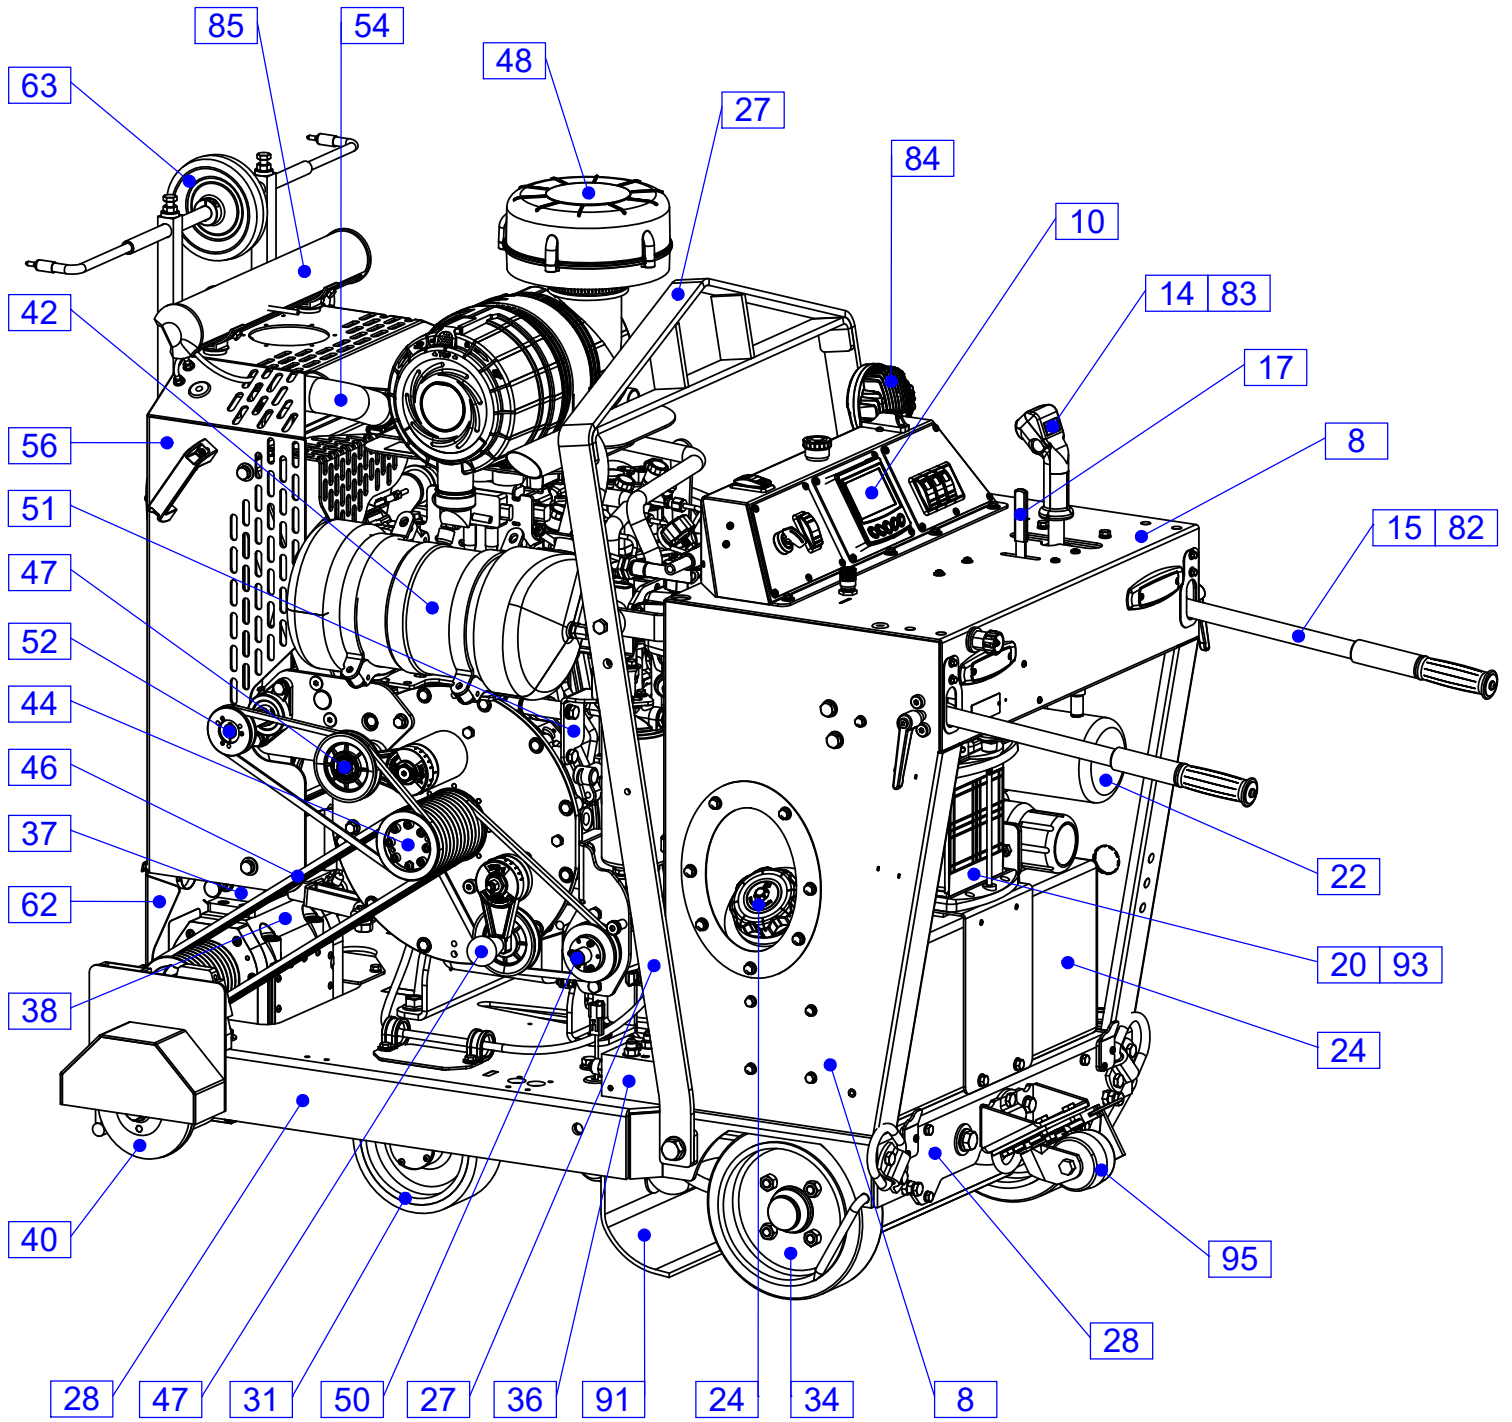

Pictorial Page Index

Controls Legend

1	Engine Display Panel
2	Ignition Switch
3	Engine Throttle Rocker Switch
4	Free Wheel Rocker Switch
5	Emergency Stop Button
6	Pointer Rope Cleat
7	LED Spot Light Switch (Optional)
8	LED Light Bar Switch (Optional)
9	Water Pump Switch (Optional)
10	Travel Speed Control Lever
11	Saw Raise Push Button
12	Saw Lower Push Button

13	Tilt Handle Bar Button (Optional)
14	Water On/Off Control Valve
15	Water Inlet Attachment Fitting
16	LED Marker Light (Optional)
17	Adjustable Handle Bar
18	Handle Bar Lock Lever
19	Rear Cover Screen Latch
20	Rear Cover Screen Pull Handle
21	Lowering Speed Control Valve
22	Blade Storage Knob (Optional)
23	LED Spot Light (Optional)
24	Spot Light Adjustment Knob