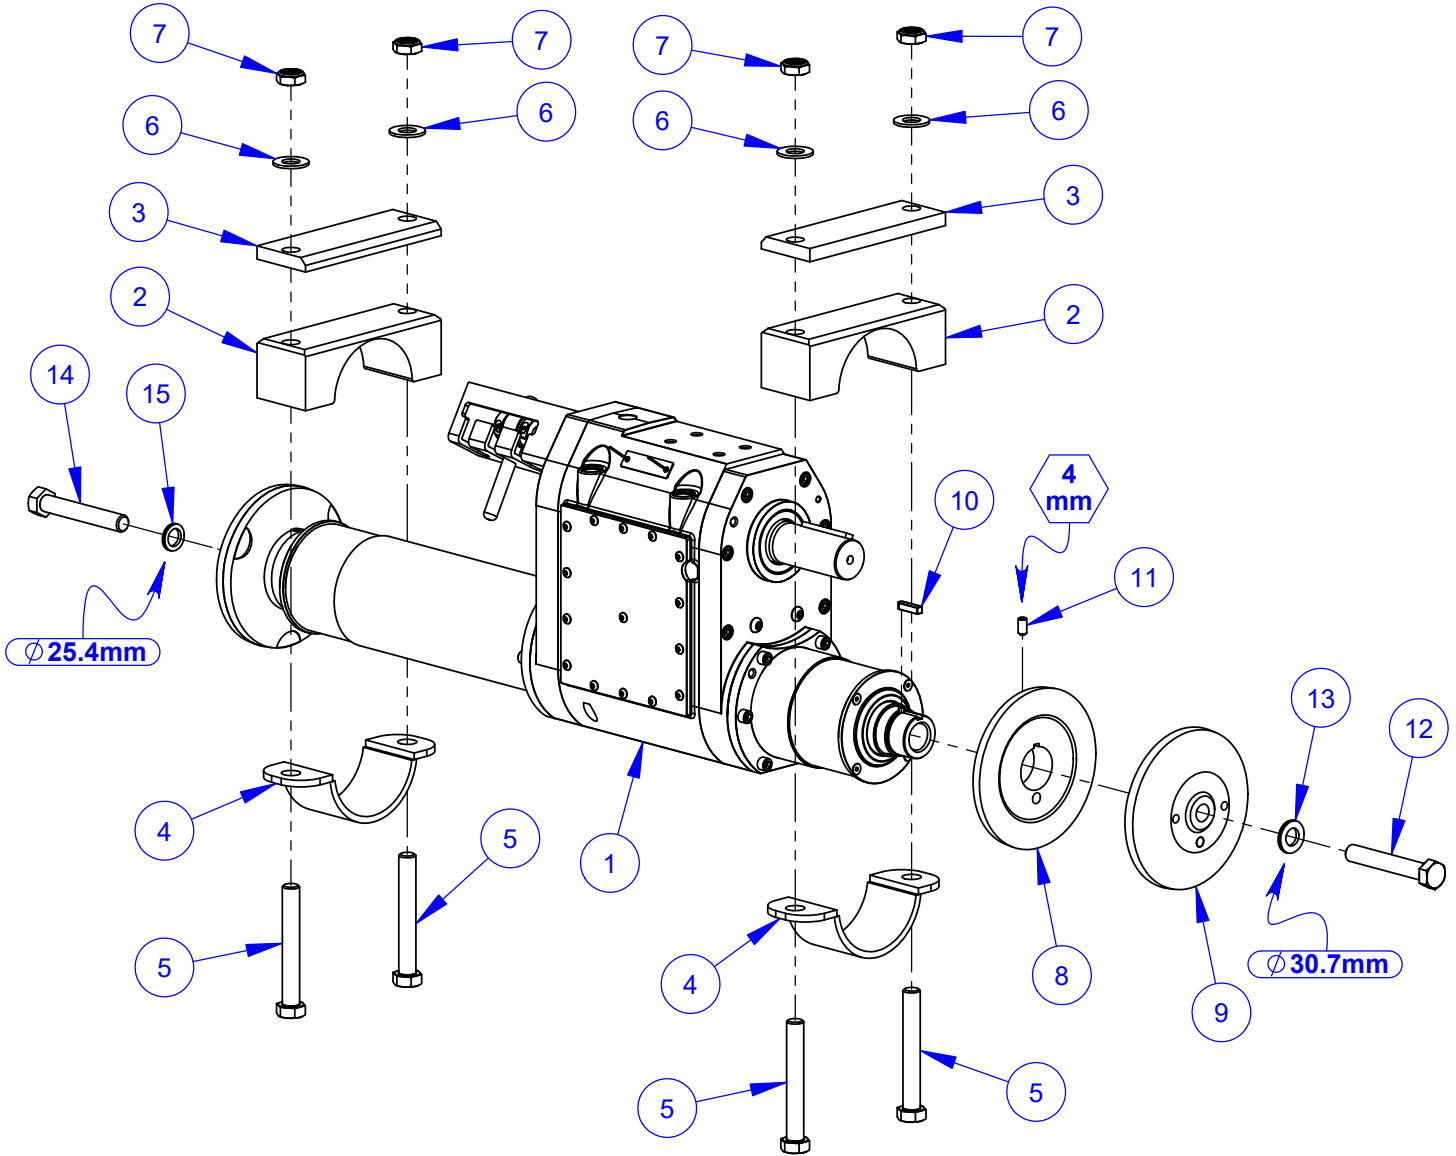

3 Speed Blade Shaft Assembly #6001161

ITEM	PART NO.	QTY.	DESCRIPTION
1	6018463	1	Trans Assy 3 speed
2	6010980	2	Clamp Block
3	6001371	2	Clamp Block Spacer
4	6010981	2	Saddle Clamp
5	2900585	4	Cap Screw, Hex Hd., 5/8-11 x 4-1/2"
6	2900002	4	Flat Washer, 5/8" SAE
7	2900753	4	Jam Lock Nut, 5/8-11
8	6010038	2	Inner Flange 6"
9	6010039	2	Outer Flange 6" with Pin
10	6011677	2	Key, 1/4" Sq. x 1.06
11	2900418	2	Set Screw, Soc. Hd., 5/16-18 x 5/8"
12	2900146	1	Cap Screw, Hex Hd., 5/8-11 x 4"
13	2900412	1	Wedge Lock Washer Pair, 5/8"
14	2900130	1	Cap Screw, Hex Hd., 5/8-11 x 4" LH
15	2901569	1	Wedge Lock Washer Pair, 5/8" LH