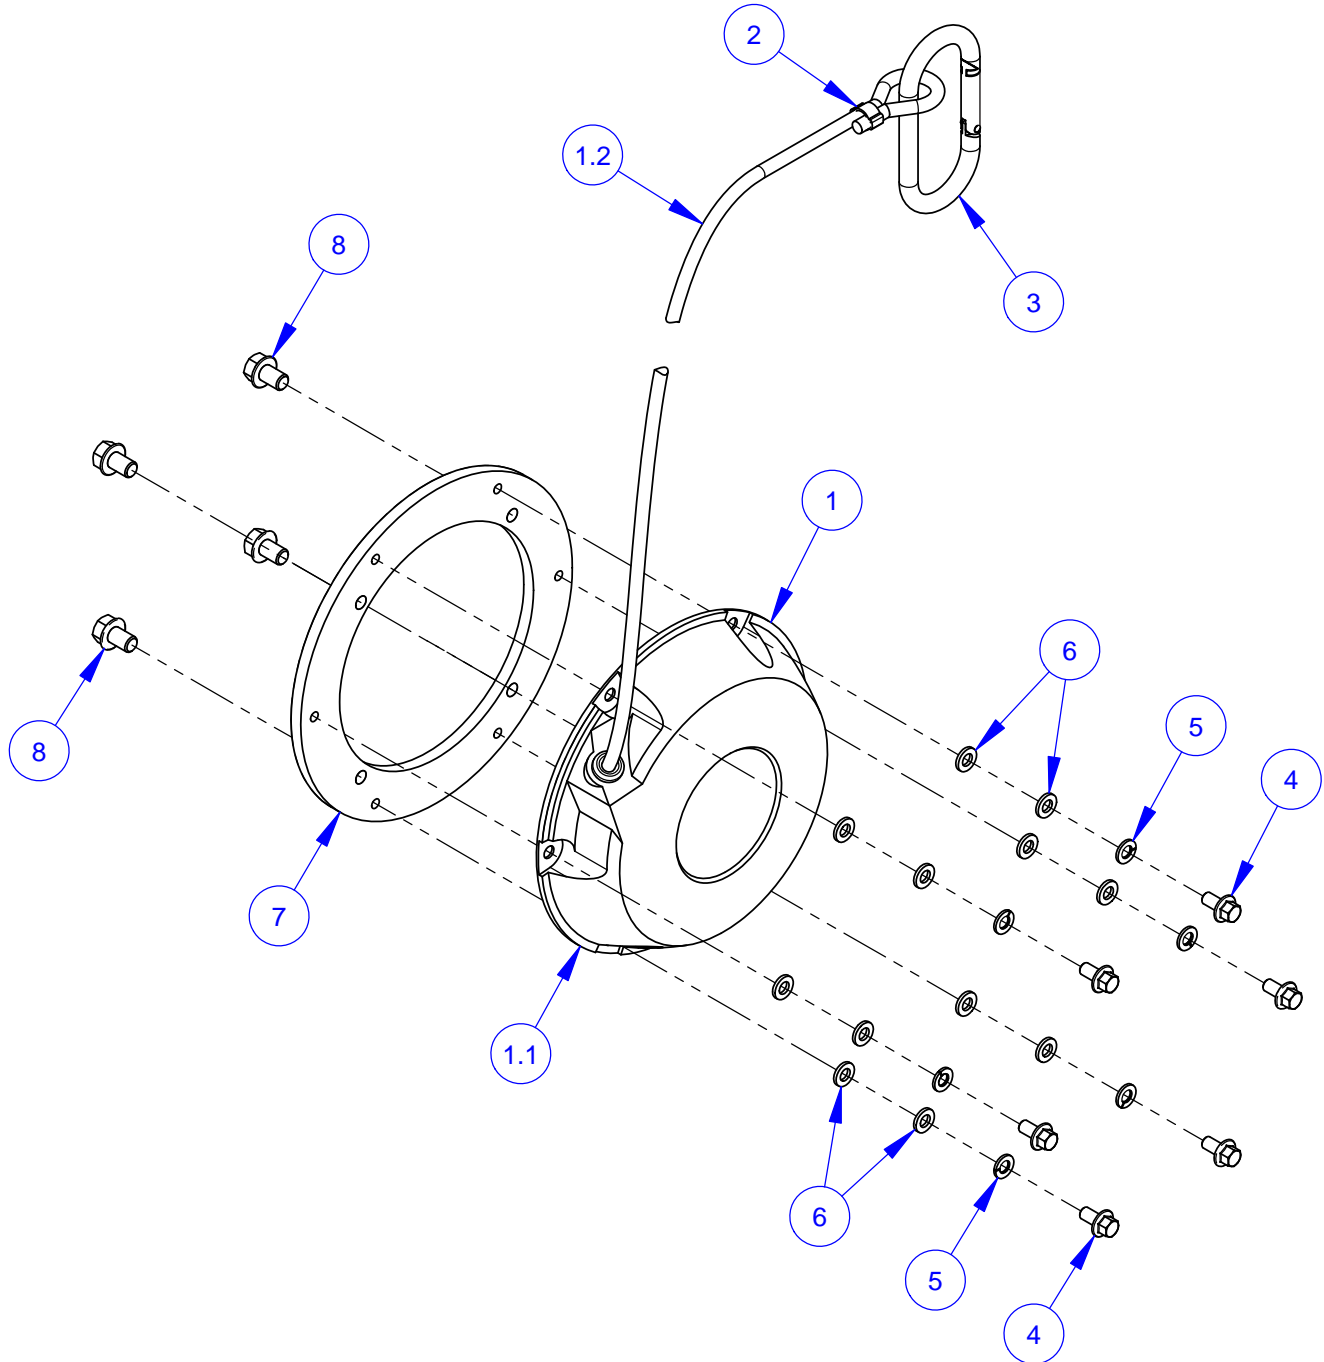

Rope Recoil Assembly #6016032

ITEM	PART NO.	QTY.	DESCRIPTION
1	6016250	1	Recoil with Rope
1.1	2701810	1	Recoil
1.2	6016251	1	Rope, 12 Foot
2	3200221	1	Pinch Clamp, Two Ear
3	2506136	1	Carabiner, Snap Link
4	2901370	6	Cap Screw, Hex Flange, M6-1.0 x 12mm
5	2900765	6	Lock Washer, M6 Split
6	2901494	12	Flat Washer, M6
7	6016165	1	Recoil Mounting Ring
8	2902071	4	Cap Screw, Hex Flange, M8-1.25 x 12mm