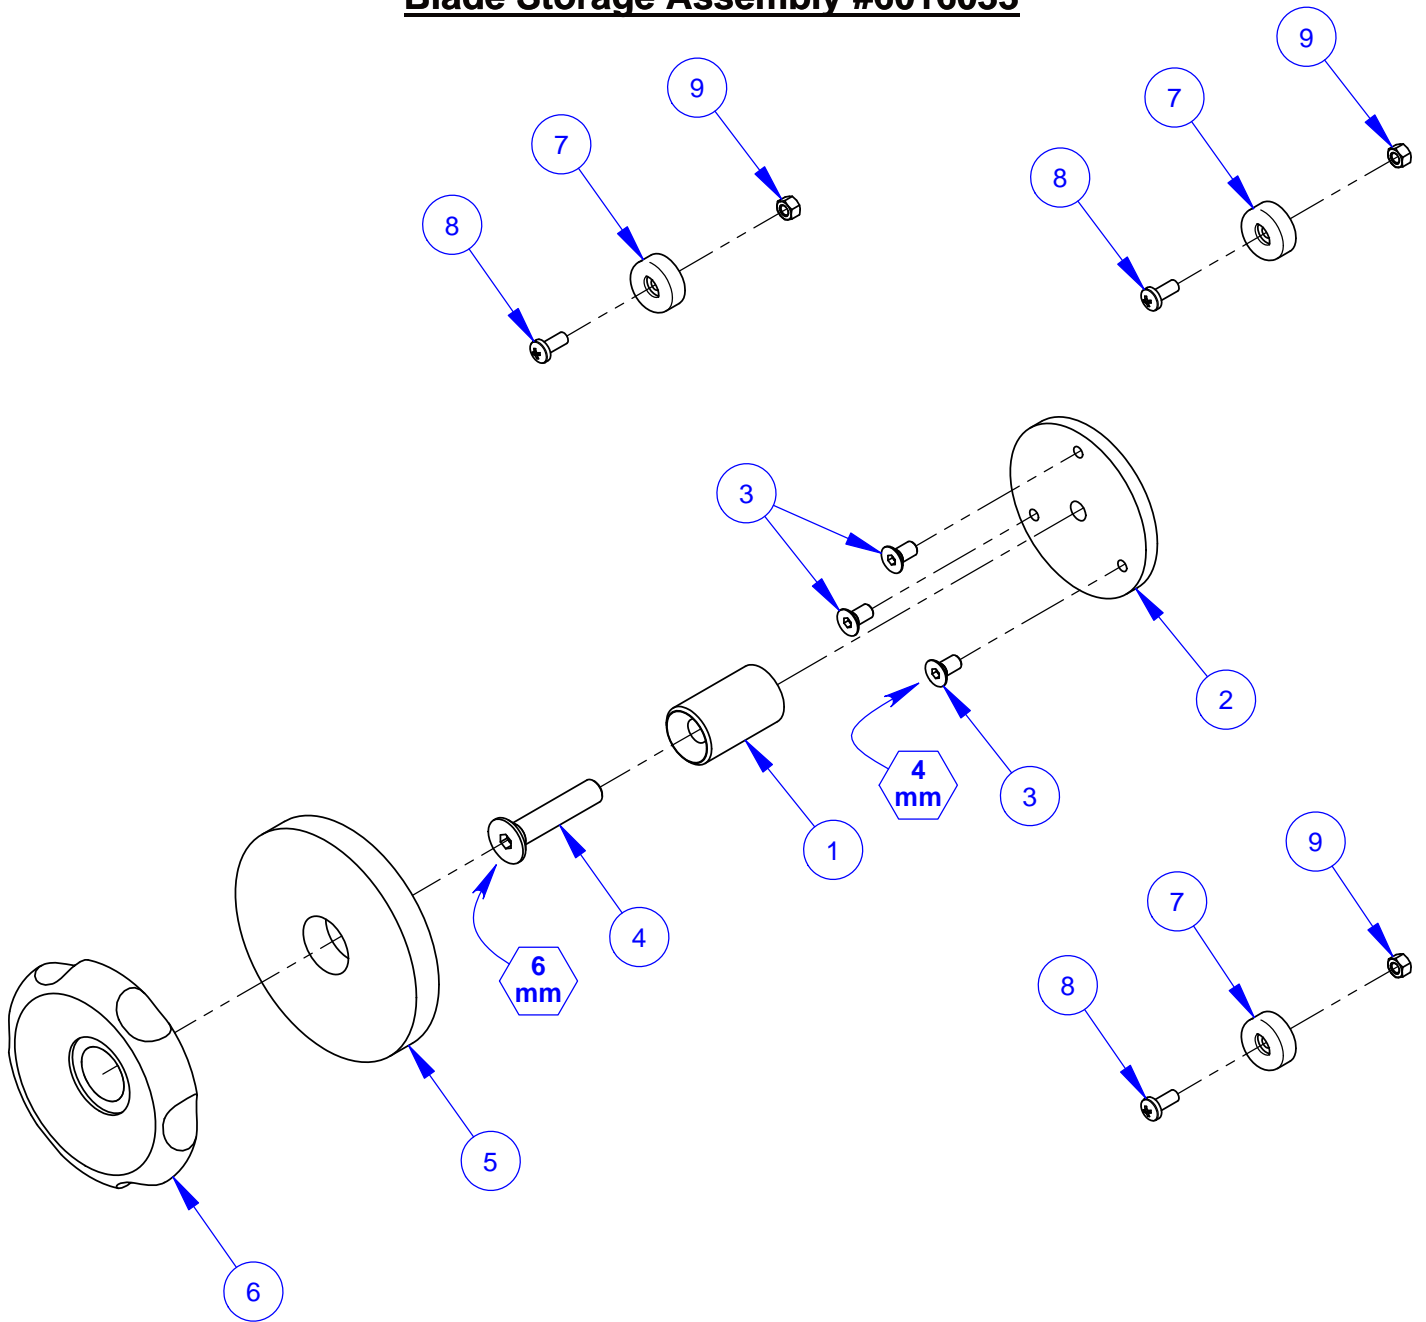

Water Pressure Switch Kit #6001053

ITEM	PART NO.	QTY.	DESCRIPTION
1	2800060	1	Water Pressure Switch
2	3200069	1	Reducer, 1/2" M. to 1/8" F. Pipe

Blade Storage Assembly #6016033

ITEM	PART NO.	QTY.	DESCRIPTION
1	6016170	1	Arbor Shaft
2	6016171	1	Arbor Flange
3	2901337	3	Cap Screw, Flat Hd., M6-1.0 x 12mm
4	2901409	1	Cap Screw, Flat Hd., M10-1.5 x 50mm
5	6016172	1	Blade Cushion
6	2506081	1	Hand Knob 1"-14
7	2506110	3	Bumper, 7/8"
8	2900794	3	Machine Screw, Pan Hd., M5-0.8 x 12mm
9	2900301	3	Lock Nut, M5-0.8 Nylon Insert