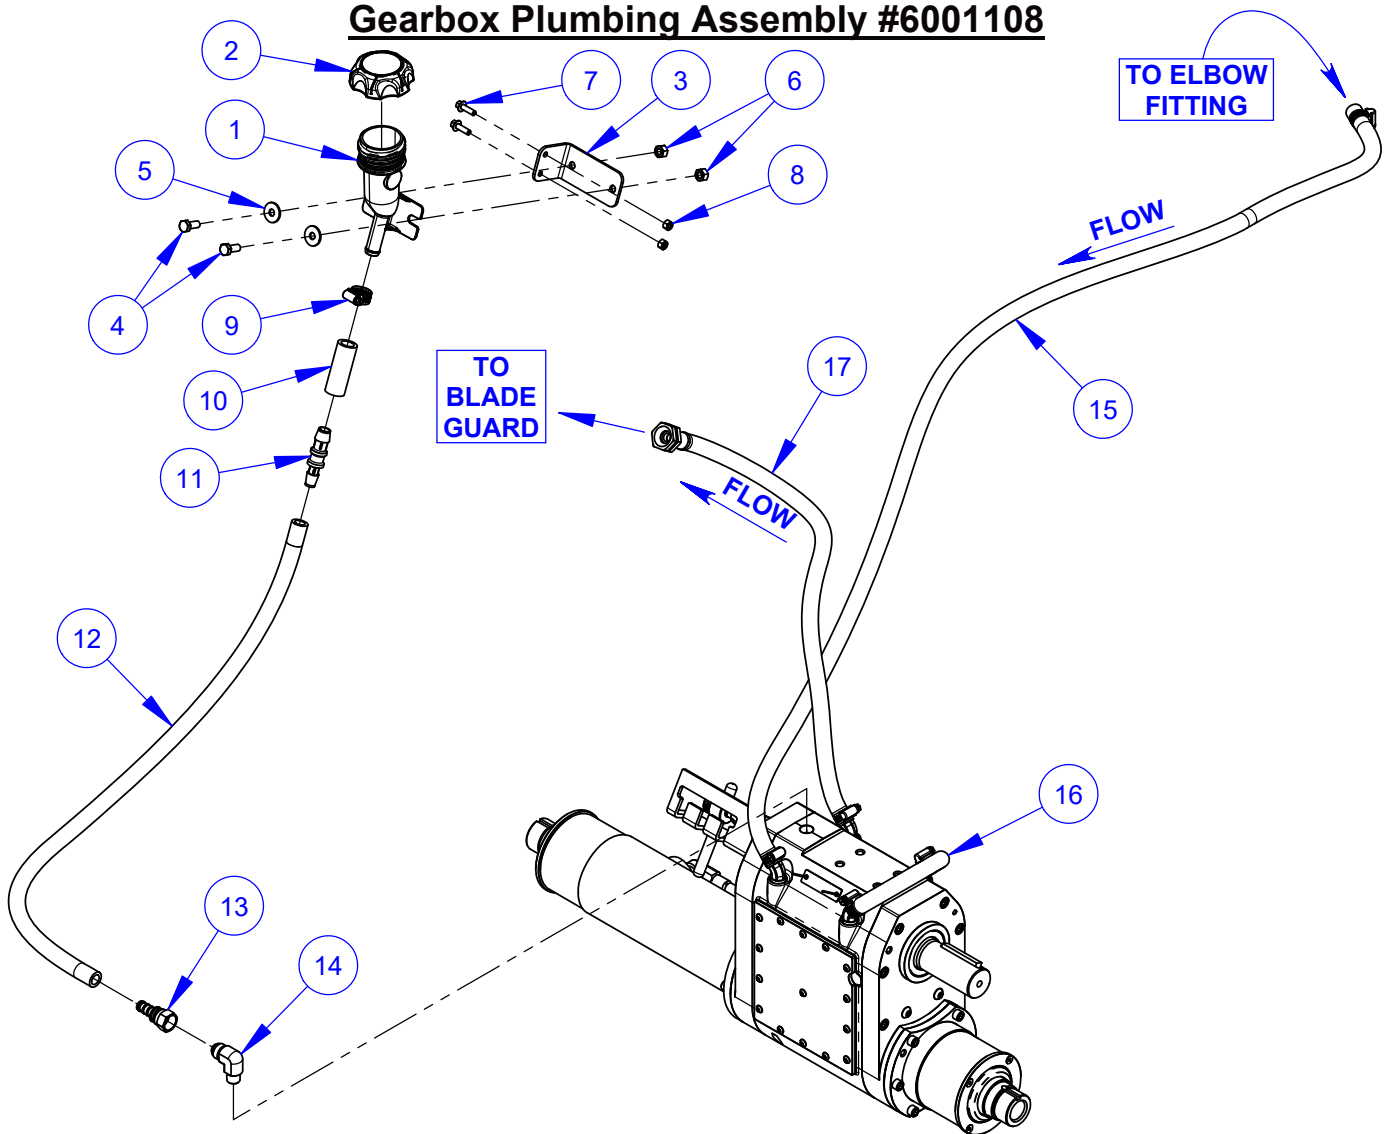

Gearbox Plumbing Assembly #6001108

ITEM	PART NO.	QTY.	DESCRIPTION
1	2506093	1	Spout, Remote Filler
2	2506094	1	Cap, Vented
3	6016169	1	Filler Spout Bracket
4	2900329	2	Cap Screw, Hex Hd., M8-1.25 x 20mm
5	2900383	2	Fender Washer, M8
6	2900303	2	Lock Nut, M8-1.25 Nylon Insert
7	2900328	2	Cap Screw, Hex Flange, M6-1.0 x 20mm
8	2900302	2	Lock Nut, M6-1.0 Nylon Insert
9	3200016	1	Hose Clamp #8
10	6016246	1	Hose, 5/8" ID x 2-1/2" Long
11	3202899	1	Reducer, 5/8" to 1/2" Hose Barb
12	6013068	1	Hose, 1/2" ID x 36"
13	3200181	1	Fitting, 1/2" F. JIC to 1/2" Pushlok
14	3201886	1	Elbow, 1/2" M. JIC to 3/8" M. Pipe
15	6001347	1	Water Hose Assembly, 76" Long
16	6019135	1	Water Hose Assembly, 10" Long
17	6019136	1	Water Hose Assembly, 84" Long