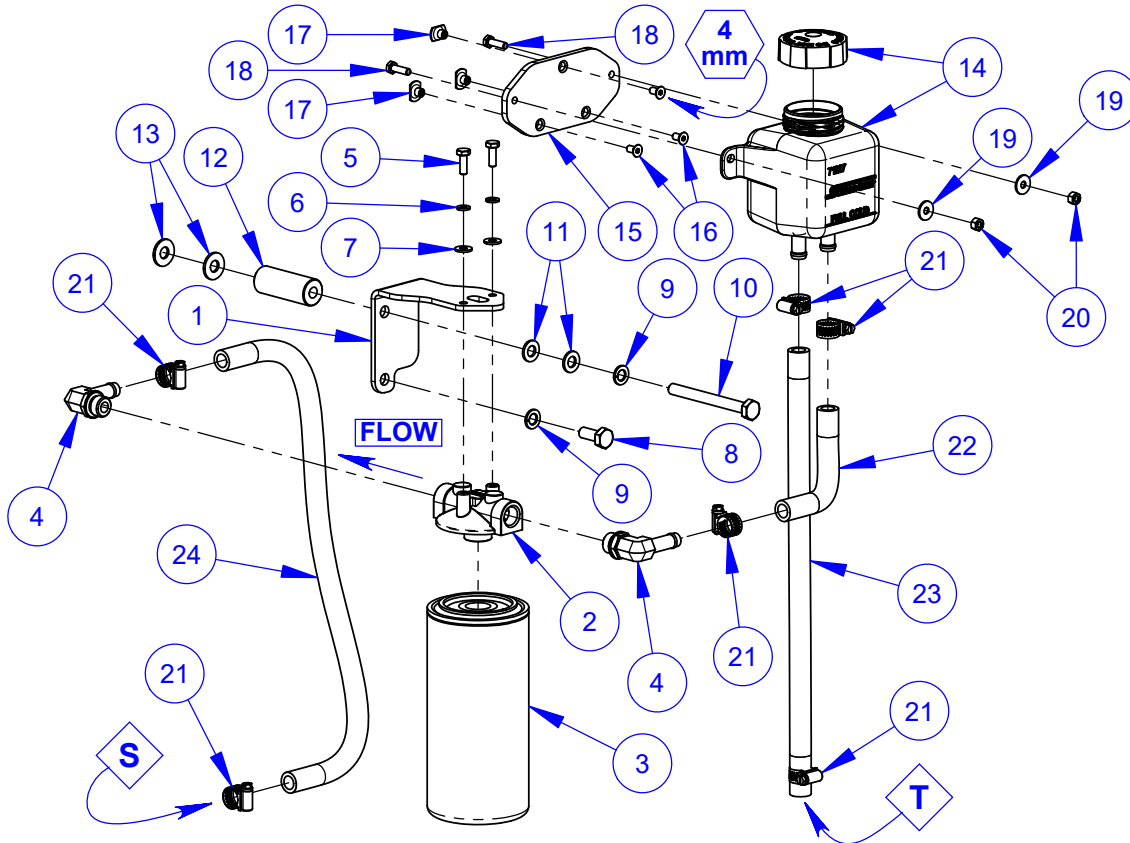

Reservoir Tank Assembly #6001141

ITEM	PART NO.	QTY.	DESCRIPTION
1	6001245	1	Oil Filter Mount Bracket
2	3201970	1	Filter Head
3	3201971	1	Filter Element
4	3201896	2	Elbow, 1/2" O-Ring to 1/2" Hose Bead
5	2900144	2	Cap Screw, Hex Hd., 1/4-20 x 3/4"
6	2900024	2	Lock Washer, 1/4" Split
7	2900009	2	Flat Washer, 1/4" SAE
8	2900333	1	Cap Screw, Hex Hd., M10-1.5 x 25mm
9	2900321	2	Lock Washer, M10 Split
10	2900320	1	Cap Screw, Hex Hd., M10-1.5 x 100mm
11	2901356	2	Flat Washer, M10
12	6001246	1	Mount Spacer
13	2900473	2	Flat Washer, 3/8" USS
14	2503796	1	Reservoir Tank & Cap
15	6001244	1	Reservoir Tank Mount
16	2901337	3	Cap Screw, Flat Hd., M6-1.0 x 12mm
17	2902404	3	Tab Base Nut, M6-1.0
18	2900310	2	Cap Screw, Hex Hd., M6-1.0 x 20mm
19	2901359	2	Fender Washer, M6
20	2900302	2	Lock Nut, M6-1.0 Nylon Insert
21	3200016	6	Hose Clamp #8
22	6017238	1	Hose, 1/2" I.D. x 6"
23	6001282	1	Hose, 1/2" I.D. x 17"
24	6001283	1	Hose, 1/2" I.D. x 22"