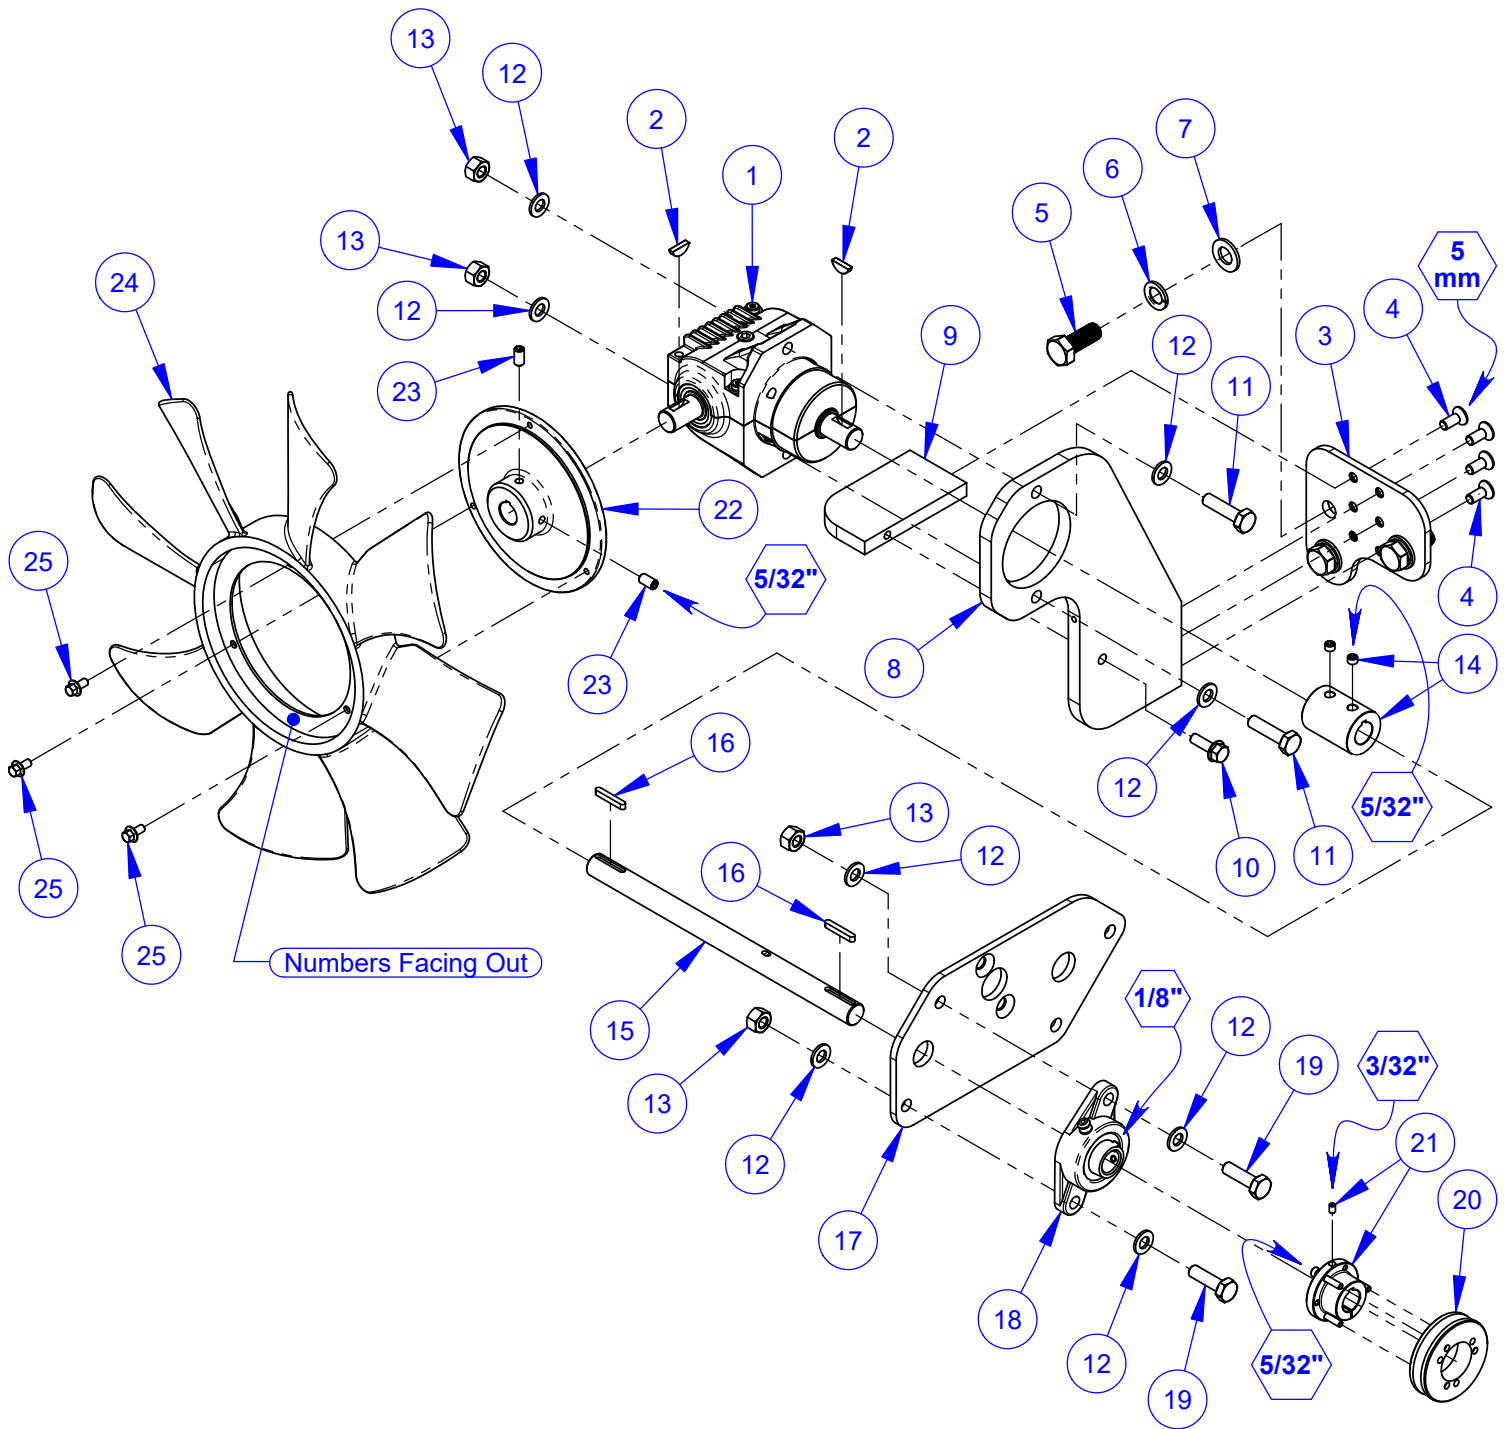

Fan Drive Assembly #6001164

Fan Drive Assembly #6001164

ITEM	PART NO.	QTY.	DESCRIPTION
1	6001312	1	Right Angle Drive
2	2901327	2	Woodruff Key #9, 3/16" x 3/4"
3	6001287	1	Fan Drive Mount Plate
4	2900611	4	Cap Screw, Flat Hd., M8-1.25 x 20mm
5	2900874	3	Cap Screw, Hex Hd., M14-1.5 x 35mm
6	2900875	3	Lock Washer, M14 Split
7	2900326	3	Flat Washer, M14
8	6001453	1	Fan Drive Support Plate
9	6001359	1	Fan Drive Support Gusset
10	2901560	1	Cap Screw, Hex Flange, M8-1.25 x 25mm
11	2900316	2	Cap Screw, Hex Hd., M10-1.5 x 40mm
12	2901356	8	Flat Washer, M10
13	2900304	4	Lock Nut, M10-1.5 Nylon Insert
14	2505314	1	Shaft Coupling
	2900036	2	Set Screw, Soc. Hd., 5/16-18 x 1/4"
15	6001407	1	Fan Drive Shaft Extension
16	2505321	2	Key, 3/16" Sq. x 1-1/4"
17	6001452	1	Bearing Support Plate
18	2500011	1	Bearing, 3/4" Flange Block
19	2900315	2	Cap Screw, Hex Hd., M10-1.5 x 35mm
20	2505598	1	Sheave, 2.80"
21	2505599	1	QD Bushing, JA x 3/4" w/Fasteners
	2900913	3	Cap Screw, Soc. Hd., #10-24 x 1"
	2900038	3	Lock Washer, #10 Split
	2900118	1	Set Screw, Soc. Hd., #10-24 x 5/16"
22	6001454	1	Fan Hub Adapter
23	2900418	2	Set Screw, Soc. Hd., 5/16-18 x 5/8"
24	6019143	1	Cooling Fan, 17"
25	2901370	3	Cap Screw, Hex Flange, M6-1.0 x 12mm