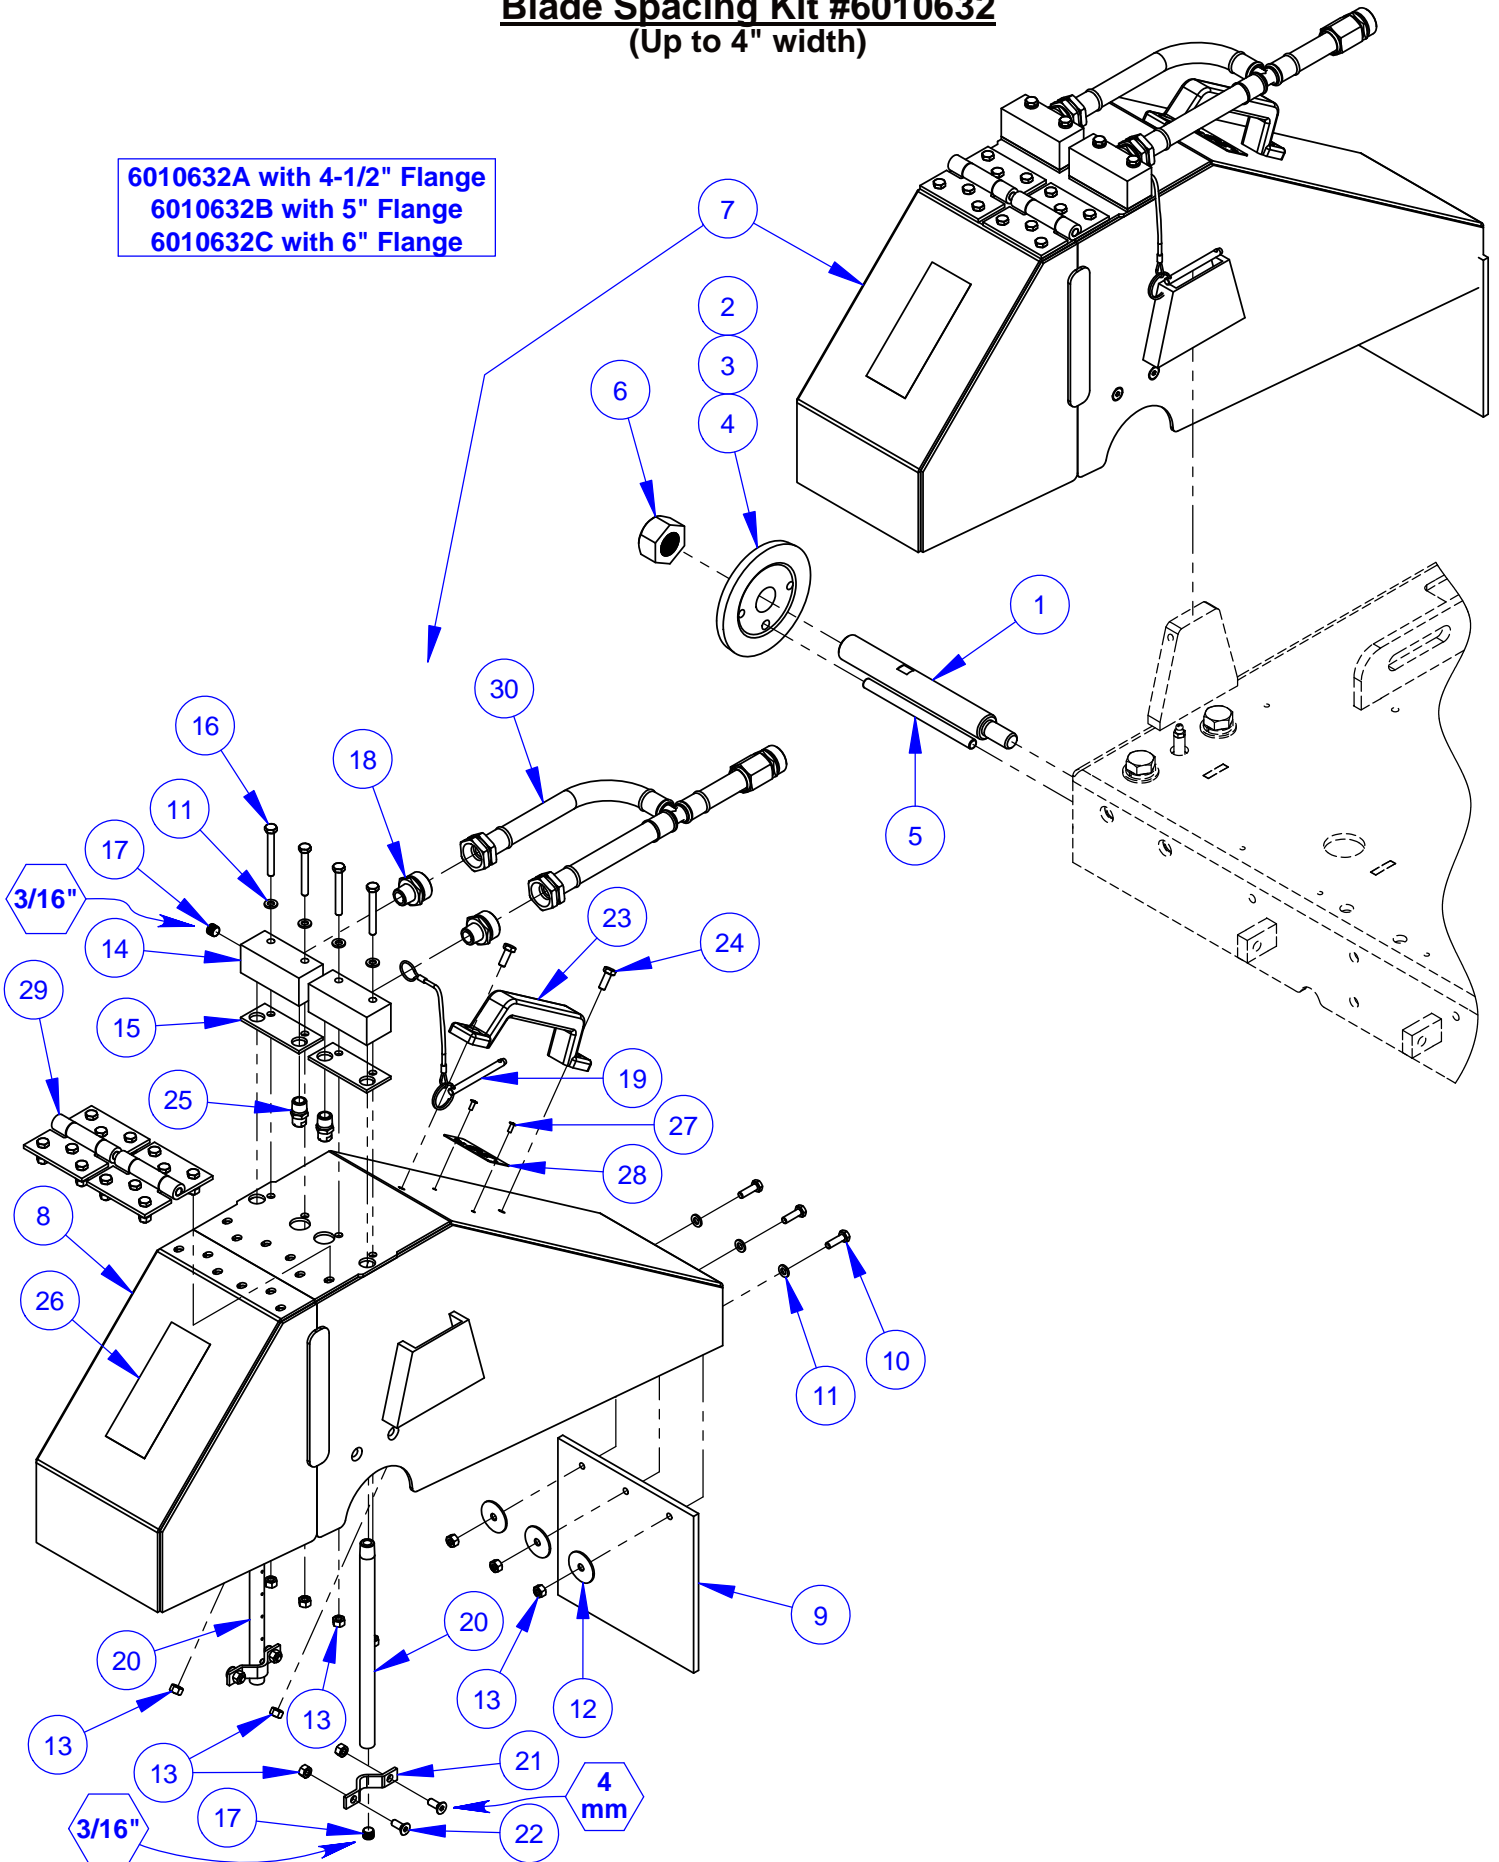

Blade Spacing Kit #6010632 (Up to 4" width)

6010632A with 4-1/2" Flange
6010632B with 5" Flange
6010632C with 6" Flange

Blade Spacing Kit #6010632
(Up to 4" width)

6010632A with 4-1/2" Flange
6010632B with 5" Flange
6010632C with 6" Flange

ITEM	PART NO.	6010632A QTY.	6010632B QTY.	6010632C QTY.	DESCRIPTION
1	6010309	1	1	1	Blade Shaft Extension, Left Hand Thread
2	6010187	1	-	-	Outer Flange 4-1/2"
3	6011184	-	1	-	Outer Flange 5"
4	6010335	-	-	1	Outer Flange 6"
5	6010359	1	1	1	Drive Pin, 3/8" Dia. x 5-1/2"
6	2900212	1	1	1	Hex Nut, 1"-14 Left Hand
7	6010622	1	1	1	20" Wide Blade Guard Assembly

ITEM	PART NO.	QTY.	DESCRIPTION
8	6010623	1	20" Wide Blade Guard Front & Rear Only
9	6010366	1	Splash Flap
10	2900310	3	Cap Screw, Hex Hd., M6-1.0 x 20mm
11	2901494	7	Flat Washer, M6
12	2900083	3	Fender Washer, 1/4" x 1-1/4"
13	2900302	13	Lock Nut, M6-1.0 Nylon Insert
14	6048123	2	Water Manifold
15	2500829	2	Water Manifold Gasket
16	2901355	4	Cap Screw, Hex Hd., M6-1.0 x 50mm
17	3200001	4	Plug, 1/8" NPT
18	3200002	2	Fitting, 3/8" M. Pipe to 3/4" M. Garden
19	2900278	1	Lanyard with Lock Pin
20	6010085	2	Water Tube for 20" Guard
21	6048155	2	Water Tube Clamp
22	2900308	4	Cap Screw, Flat Hd., M6-1.0 x 16mm
23	2506125	1	Grab Handle
24	2900341	2	Cap Screw, Hex Hd., M6-1.0 x 16mm
25	3200208	2	Nozzle, 1/4" NPT
26	1800001	1	Warning Label
27	2900287	2	Rivet, 1/8" Dia.
28	1801369D	1	Blade Guard Size Tag
29	6048027	2	Hinge Assembly
30	6010588	1	Hose Assembly, Dual Inlet