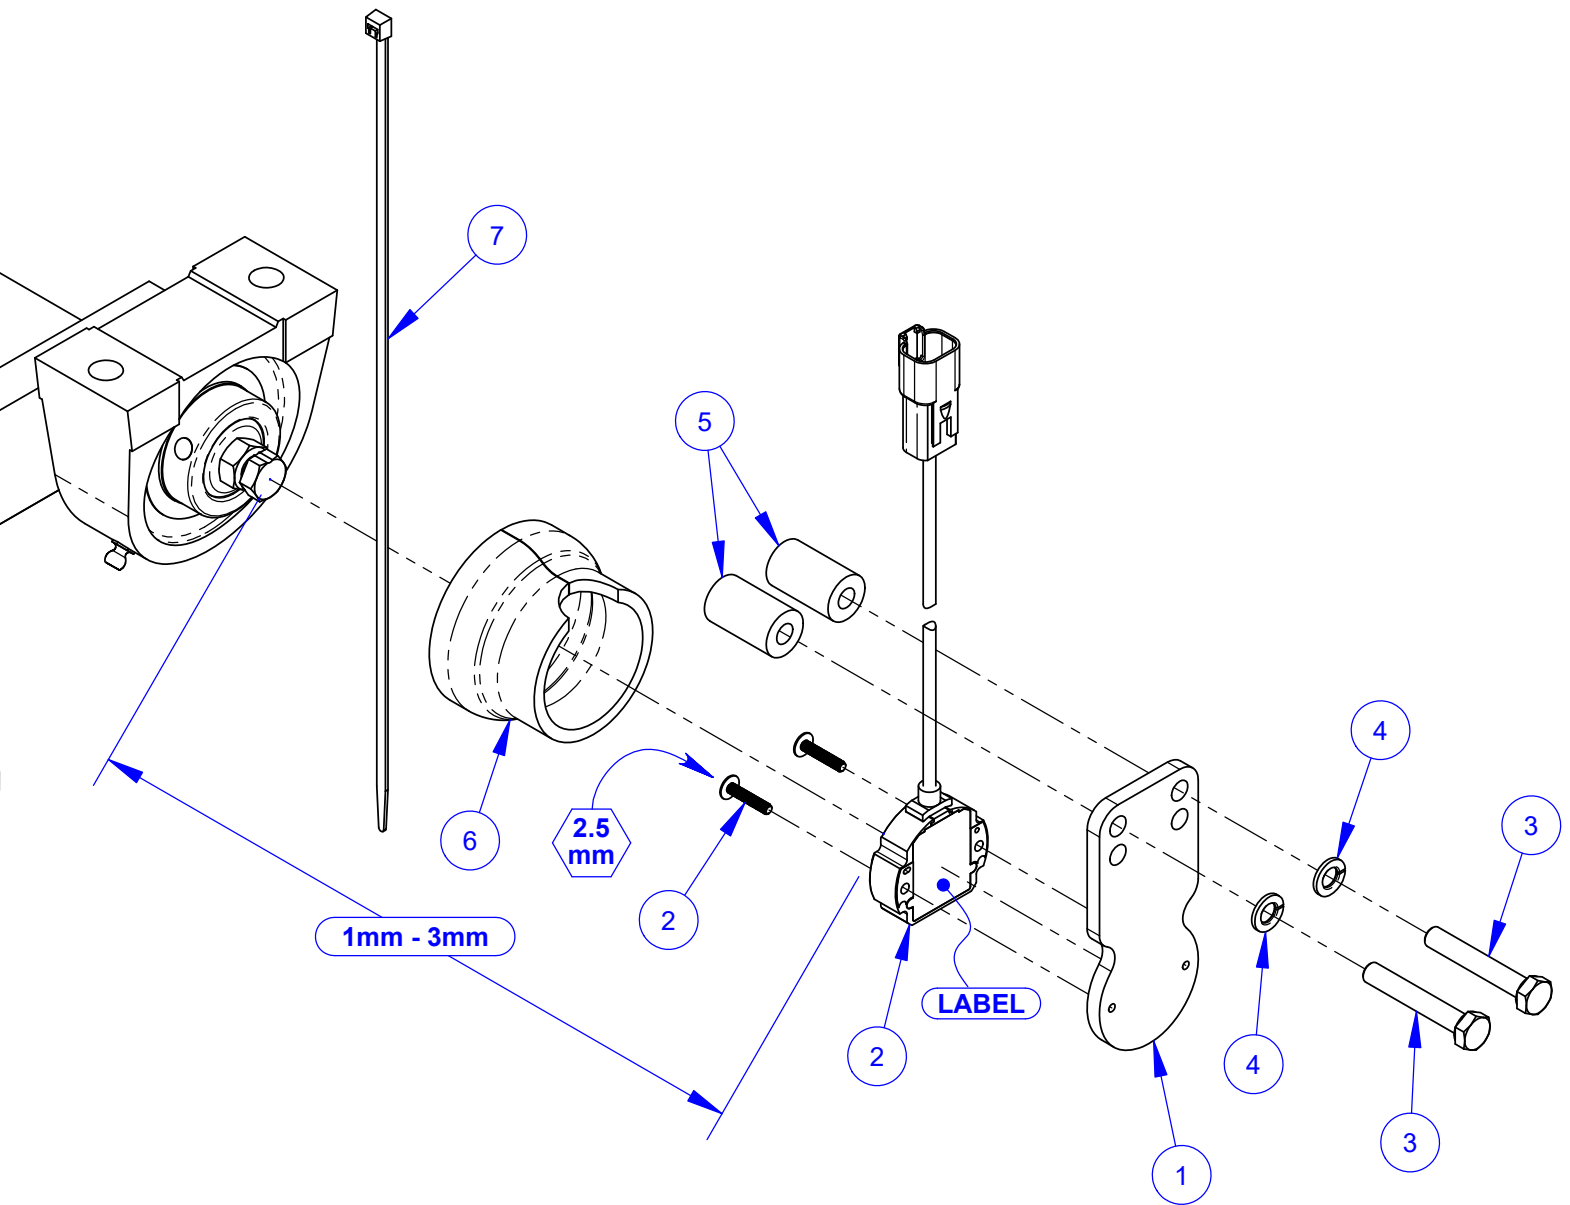

Rotary Sensor Assembly #6016044

ITEM	PART NO.	QTY.	DESCRIPTION
1	6016186	1	Sensor Mount Plate
2	6016220	1	Rotary Sensor
	2902125	2	Machine Screw, Flange Button Hd., M4-0.7 x 20mm
3	2907018	2	Cap Screw, Hex Hd., M8-1.25 x 50mm
4	2900763	2	Lock Washer, M8 Split
5	2400314	2	Spacer, 1-1/4" Long
6	6016187	1	Sensor Boot
7	2800278	1	Zip Tie, 14"