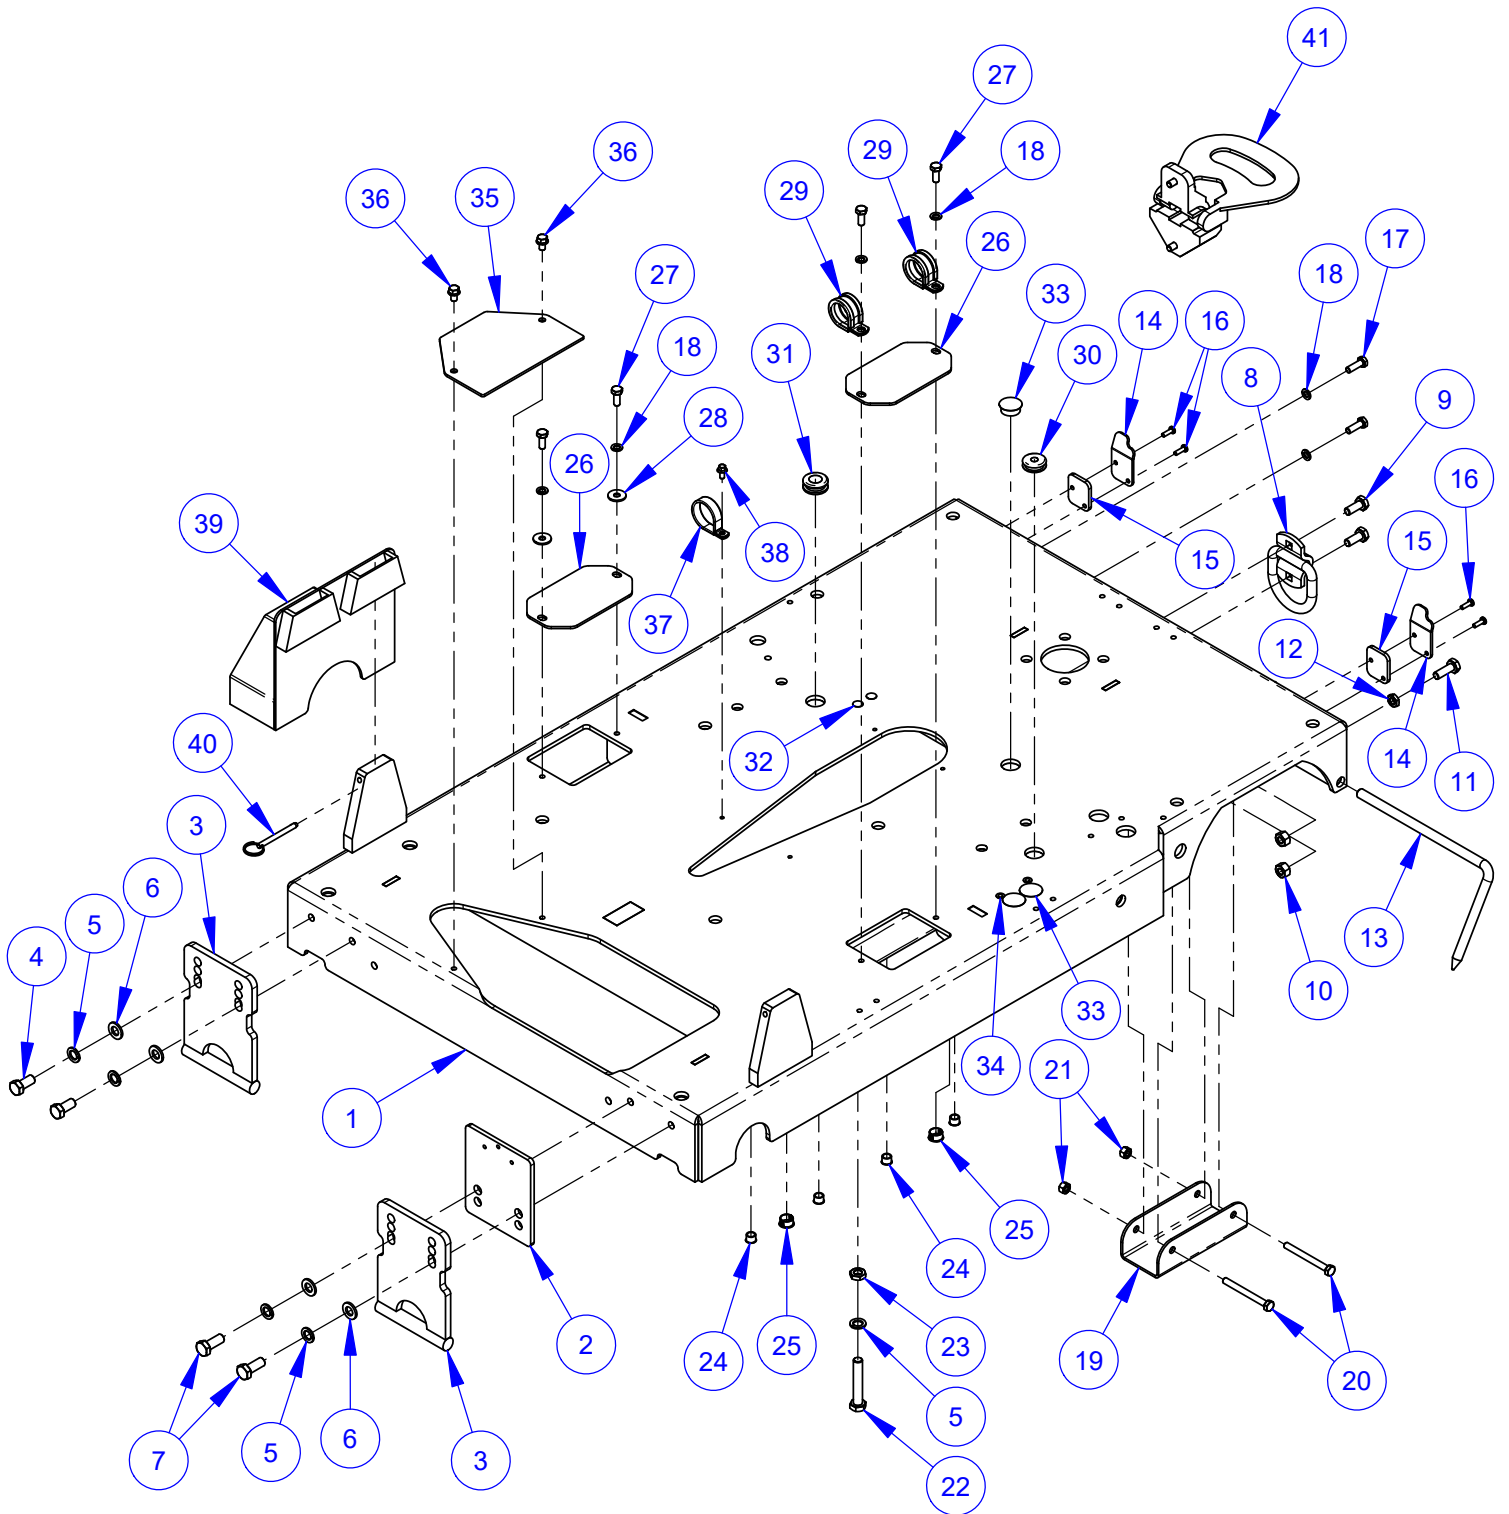

Frame Base Assembly #6001160

Frame Base Assembly #6001160

ITEM	PART NO.	QTY.	DESCRIPTION
1	6001470	1	Frame Base Weldment
2	6016203	1	Guard Attachment Plate
3	6017213	2	Skid Plate
4	2900715	2	Cap Screw, Hex Hd., M12-1.75 x 25mm
5	2900699	6	Lock Washer, M12 Split
6	2901357	4	Flat Washer, M12
7	2900330	2	Cap Screw, Hex Hd., M12-1.75 x 30mm
8	2504368	1	Tie Down
9	2900333	2	Cap Screw, Hex Hd., M10-1.5 x 25mm
10	2900304	2	Lock Nut, M10-1.5 Nylon Insert
11	2900223	2	Cap Screw, Hex Hd., M10-1.5 x 30mm
12	2902413	2	Hex Jam Nut, M10-1.5
13	6010683	2	Rear Pointer Rod
14	6001332	2	Screen Pivot Tab
15	6001333	2	Tab Spacer
16	2902122	4	Machine Screw, Pan Hd., M5-0.8 x 16mm
17	2900360	4	Cap Screw, Hex Hd., M8-1.25 x 25mm
18	2900763	8	Lock Washer, M8 Split
19	6017323	2	Rail Shoe
20	2901141	4	Cap Screw, Hex Hd., M8-1.25 x 80mm
21	2900303	4	Lock Nut, M8-1.25 Nylon Insert
22	2901347	2	Tap Bolt, Hex Hd., M12-1.75 x 70mm
23	2901386	2	Jam Nut, M12-1.75
24	2500204	8	Plug, 1/2" Hole
25	2503745	2	Plug, 11/16" Hole
26	6001337	2	Wheel Well Cover
27	2900329	4	Cap Screw, Hex Hd., M8-1.25 x 20mm
28	2900383	2	Fender Washer, M8
29	2504465	2	Hose Clamp, 1-1/4" x 3/4" Wide
30	2506118	1	Grommet, 3/8" I.D.
31	2503742	1	Grommet, 11/16" I.D.
32	2501287	2	Plug, 7/16" Hole
33	2500489	3	Plug, 1" Hole
34	2503744	2	Plug, 1/4" Hole (Tapered)
35	6010974	1	Cover Plate
36	2902071	2	Cap Screw, Hex Flange, M8-1.25 x 12mm
37	2504940	1	Clamp, 1-1/2" Loop
38	2901370	1	Cap Screw, Hex Flange, M6-1.0 x 12mm
39	6010645	1	Shaft/Flange Guard (Wide)
40	2900156	1	Lock Pin with Ring

Optional Folding Foot Rest Kit #6001075

ITEM	PART NO.	QTY.	DESCRIPTION
41	2503798	1	Foot Rest, Folding