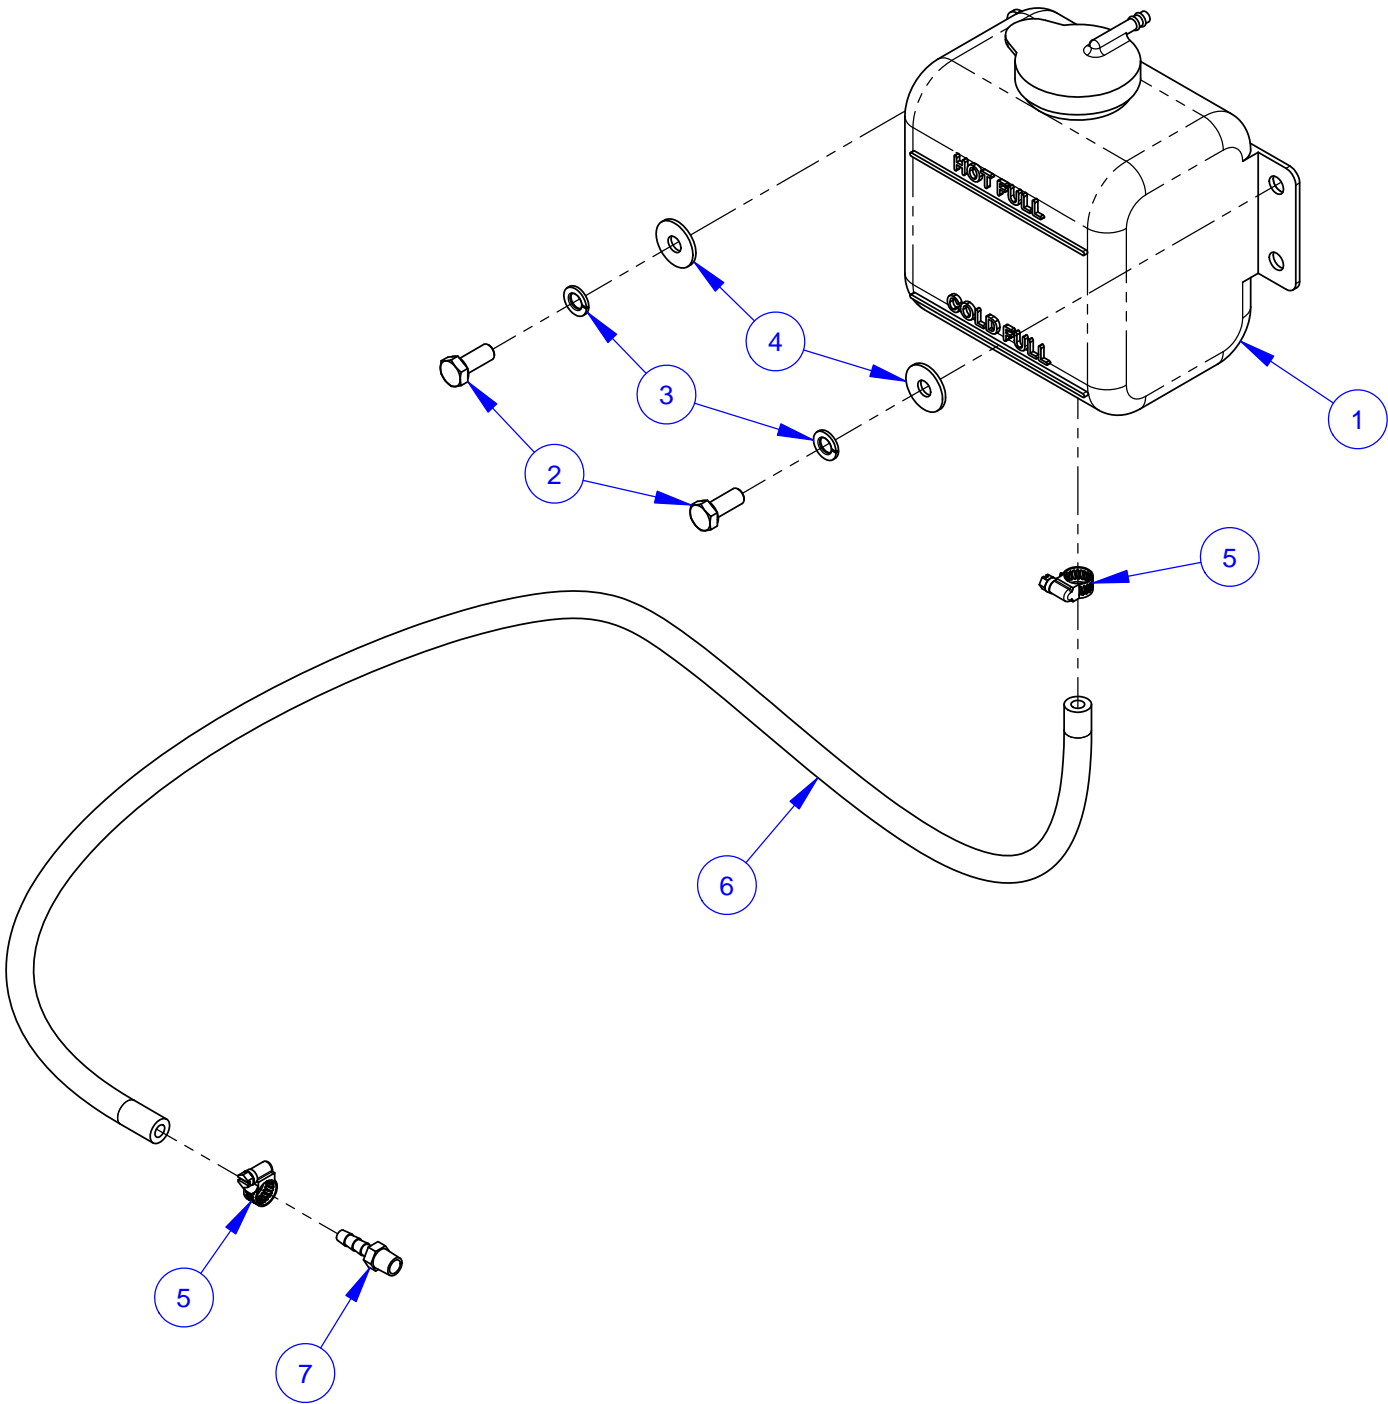

Coolant Tank Assembly #6001012

ITEM	PART NO.	QTY.	DESCRIPTION
1	2503716	1	Coolant Recovery Tank & Cap
2	2900329	2	Cap Screw, Hex Hd., M8-1.25 x 20mm
3	2900763	2	Lock Washer, M8 Split
4	2900383	2	Fender Washer, M8
5	3200062	2	Hose Clamp #4
6	6019095	1	Hose, 1/4" I.D. x 42" Long
7	3200018	1	Fitting, 1/8" M. Pipe to 1/4" Hose Barb