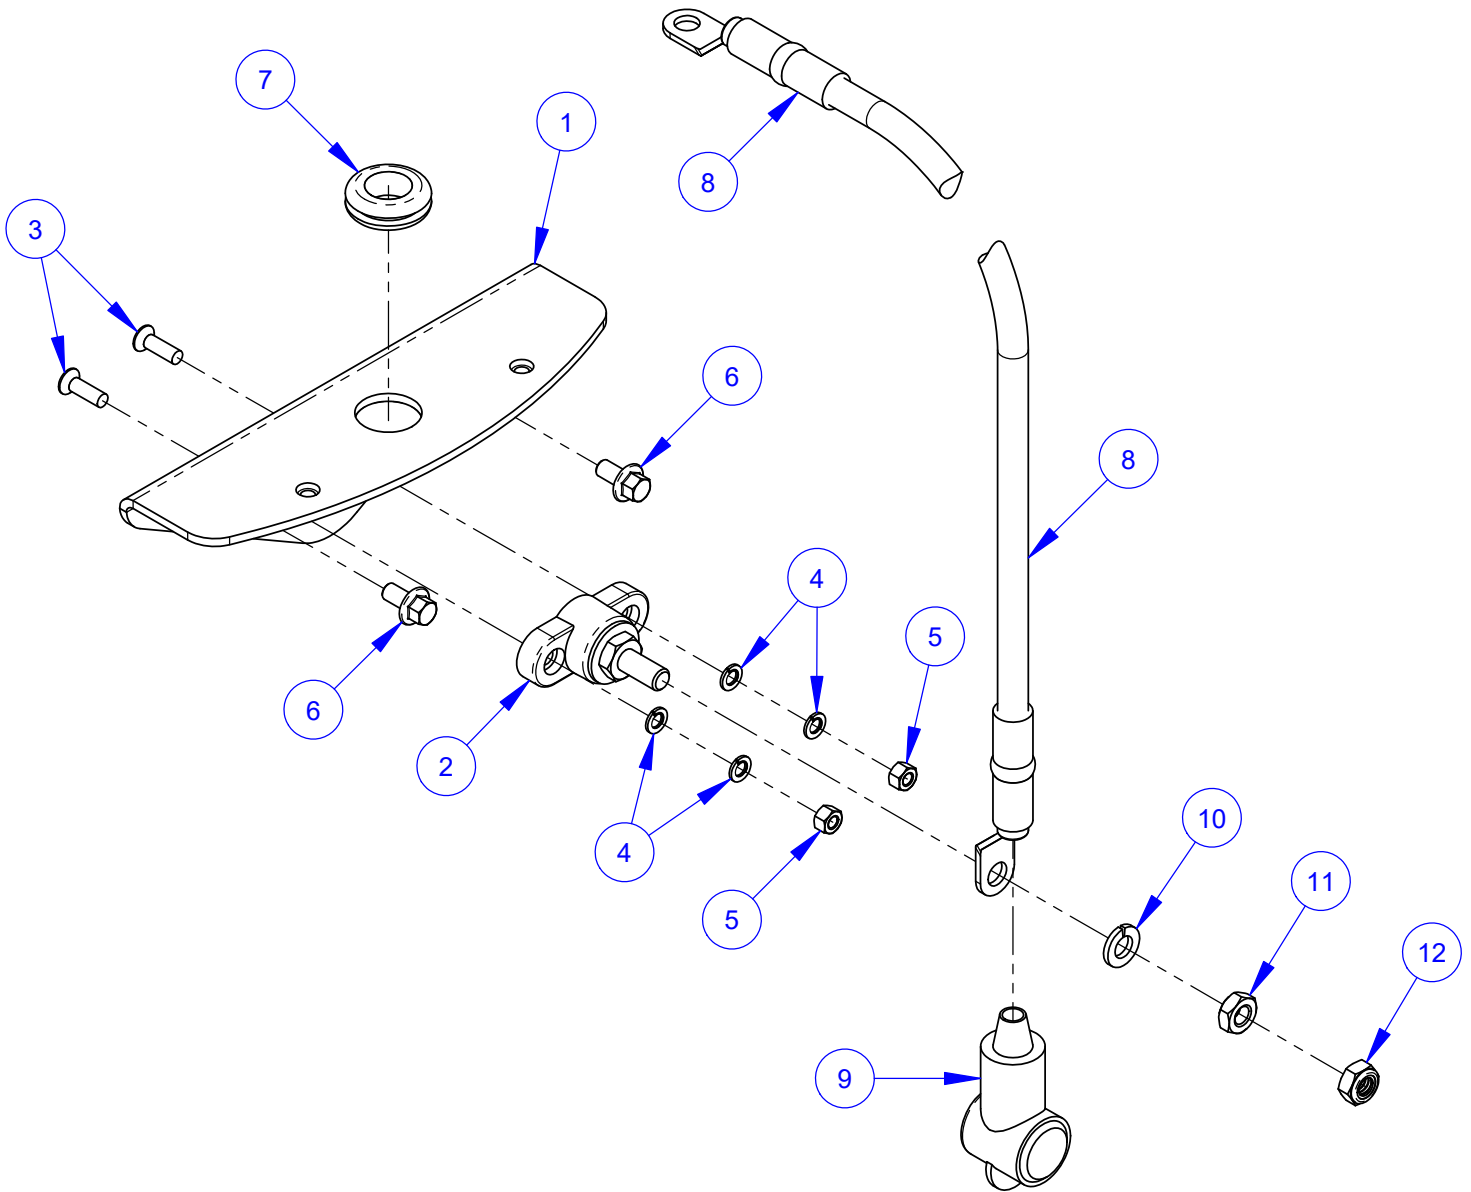

Battery Jumper Terminal Kit #6001154

ITEM	PART NO.	QTY.	DESCRIPTION
1	6016123	1	Battery Platform Extension
2	2801544	1	Power Stud Block (Red) 5/16-18
3	2900768	2	Machine Screw, Flat Hd., M5-0.8 x 16mm
4	2900767	4	Lock Washer, M5 Split
5	2900301	2	Lock Nut, M5-0.8 Nylon Insert
6	2901370	2	Cap Screw, Hex Flange, M6-1.0 x 12mm
7	2508013	1	Grommet, 5/8" I.D.
8	2800907	1	Solenoid Cable, 24" Positive (Red)
9	2800197	1	Battery Boot, Small (Red)
10	2900031	1	Lock Washer, 5/16" Split
11	2900283	1	Jam Nut, 5/16-18
12	2901884	1	Jam Locknut, 5/16-18" Nylon