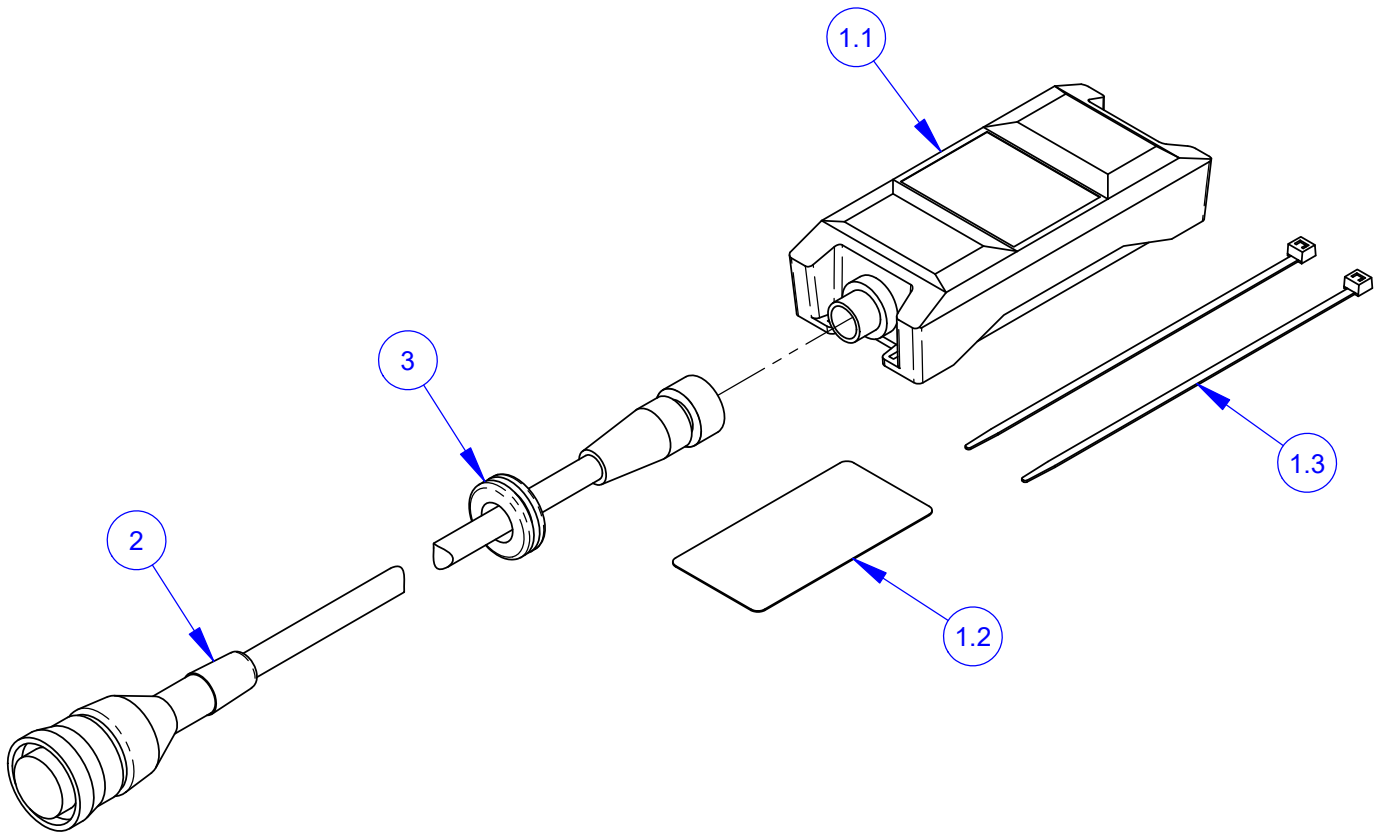

CAT Cellular Radio Kit #6011975

ITEM	PART NO.	QTY.	DESCRIPTION
1	2704985	1	CAT Cellular Radio Kit
1.1	2704985A	1	Radio, CAT Cellular
1.2	2704985B	1	Radio Signal Warning Decal
1.3	2800068	2	Zip Tie, 7-1/2"
2	2704986	1	Cable 9-Pin, Radio
3	2508018	1	Grommet, 11/16" I.D.