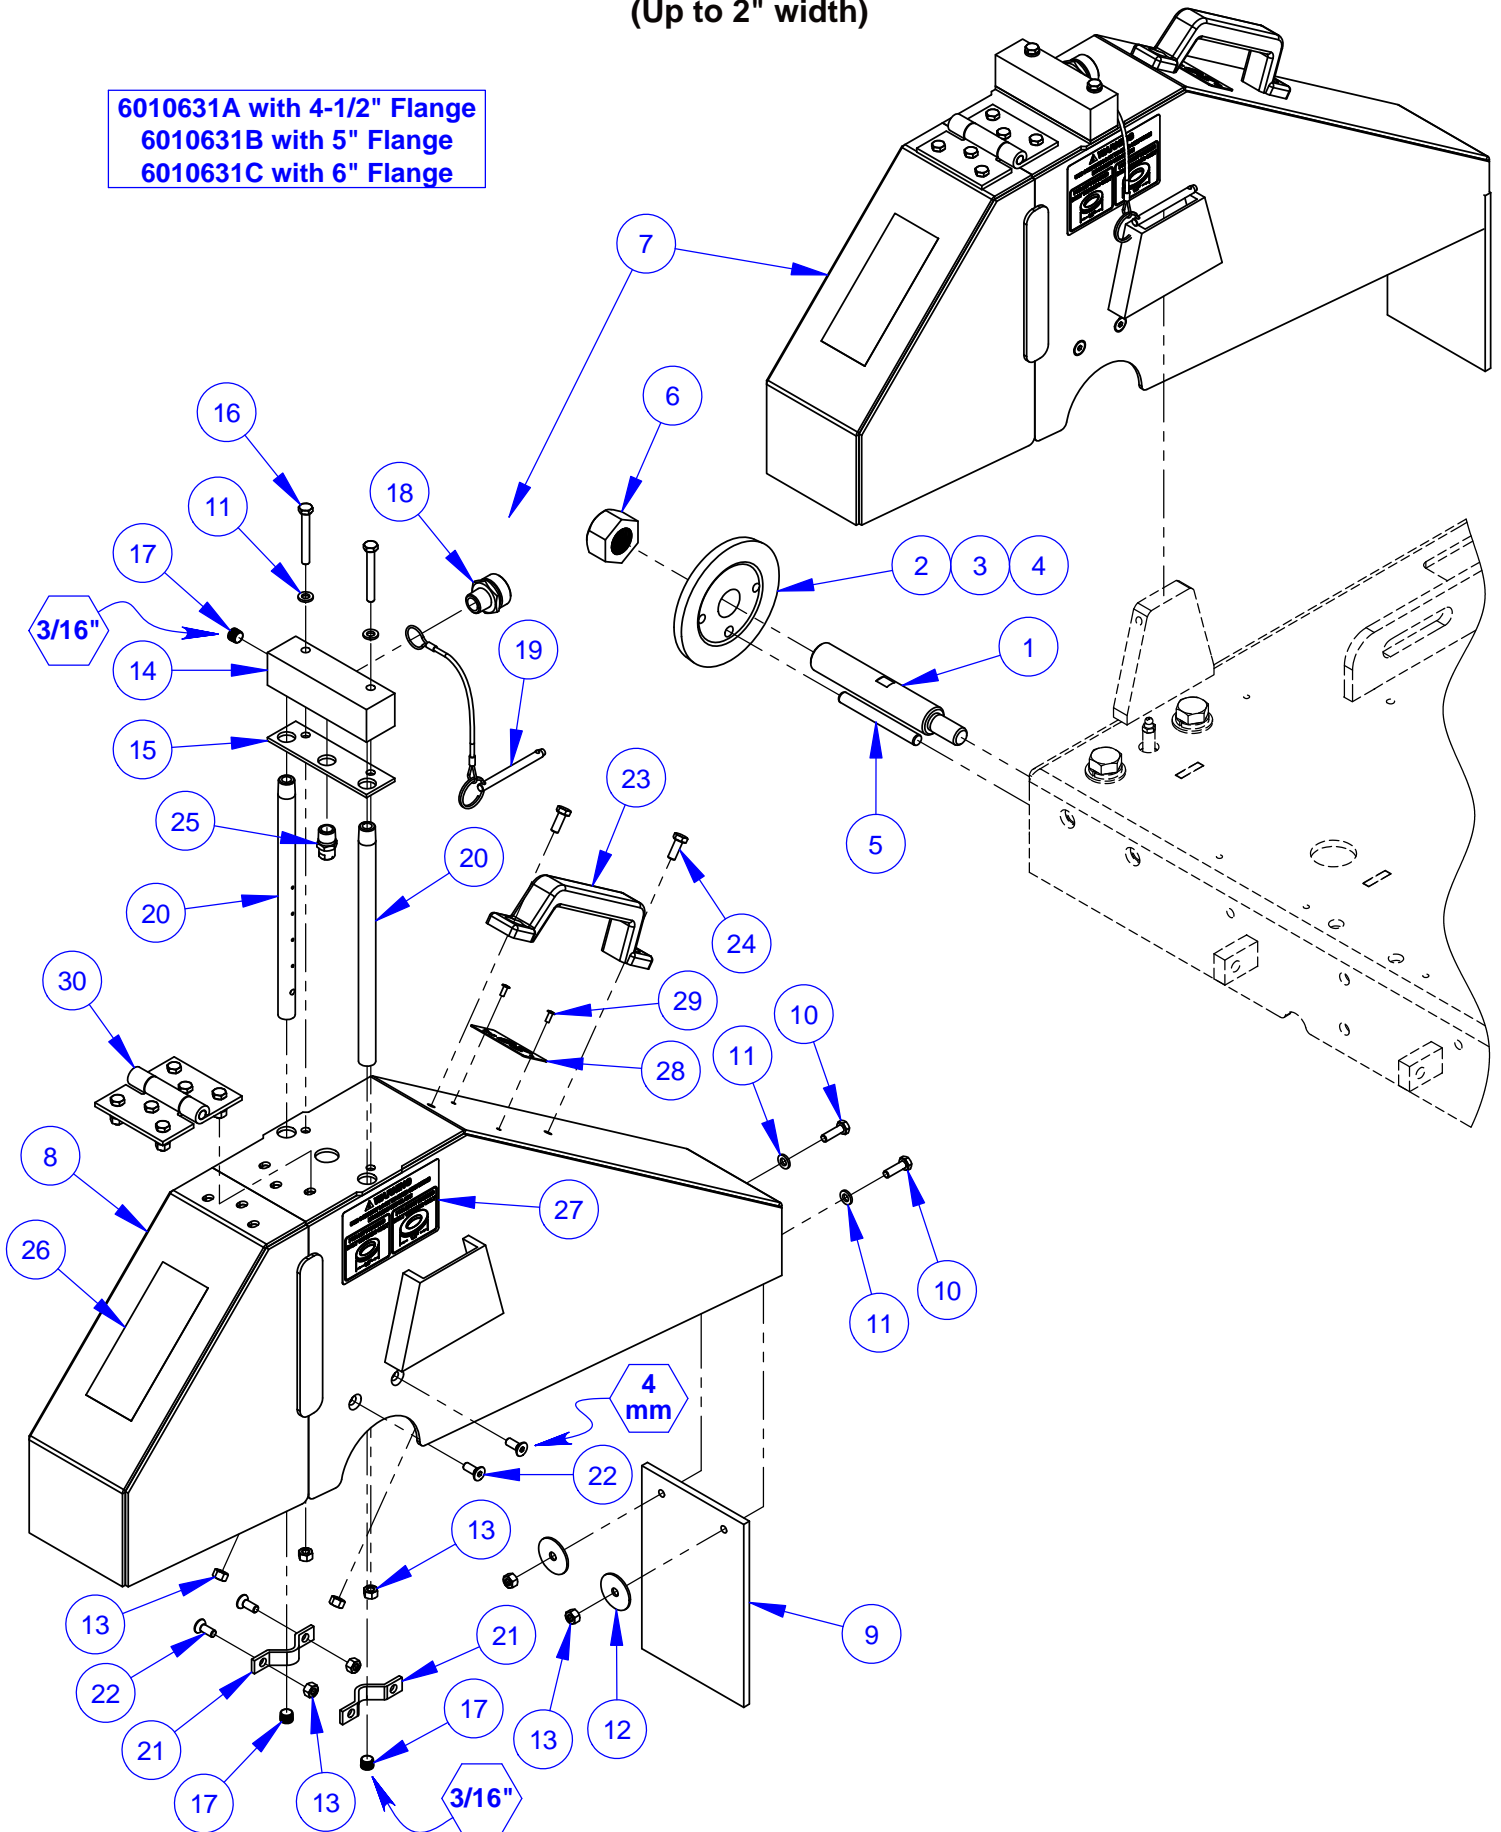

Blade Spacing Kit #6010631 (Up to 2" width)

6010631A with 4-1/2" Flange
6010631B with 5" Flange
6010631C with 6" Flange

Blade Spacing Kit #6010631
(Up to 2" width)

6010631A with 4-1/2" Flange
6010631B with 5" Flange
6010631C with 6" Flange

ITEM	PART NO.	6010631A QTY.	6010631B QTY.	6010631C QTY.	DESCRIPTION
1	6010186	1	1	1	Blade Shaft Extension, Left Hand Thread
2	6010187	1	-	-	Outer Flange 4-1/2"
3	6011184	-	1	-	Outer Flange 5"
4	6010335	-	-	1	Outer Flange 6"
5	2900218	1	1	1	Dowel Pin, 3/8" Dia. x 3-1/2"
6	2900212	1	1	1	Hex Nut, 1"-14 Left Hand
7	6010620	1	1	1	20" Wide Blade Guard Assembly

ITEM	PART NO.	QTY.	DESCRIPTION
8	6010621	1	20" Wide Blade Guard Front & Rear Only
9	6010296	1	Splash Flap
10	2900310	2	Cap Screw, Hex Hd., M6-1.0 x 20mm
11	2901494	4	Flat Washer, M6
12	2900083	2	Fender Washer, 1/4" x 1-1/4"
13	2900302	10	Lock Nut, M6-1.0 Nylon Insert
14	6010288	1	Water Manifold
15	2500988	1	Water Manifold Gasket
16	2901355	2	Cap Screw, Hex Hd., M6-1.0 x 50mm
17	3200001	3	Plug, 1/8" NPT
18	3200002	1	Fitting, 3/8" M. Pipe to 3/4" M. Garden
19	2900278	1	Lanyard with Lock Pin
20	6010085	2	Water Tube for 20" Guard
21	6048155	2	Water Tube Clamp
22	2900308	4	Cap Screw, Flat Hd., M6-1.0 x 16mm
23	2506125	1	Grab Handle
24	2900341	2	Cap Screw, Hex Hd., M6-1.0 x 16mm
25	3200208	1	Nozzle, 1/4" NPT
26	1800001	1	Warning Label
27	1802090	2	Label, Wedge Locking Washer
28	1801369D	1	Blade Guard Size Tag
29	2900287	2	Rivet, 1/8" Dia.
30	6048027	1	Hinge Assembly