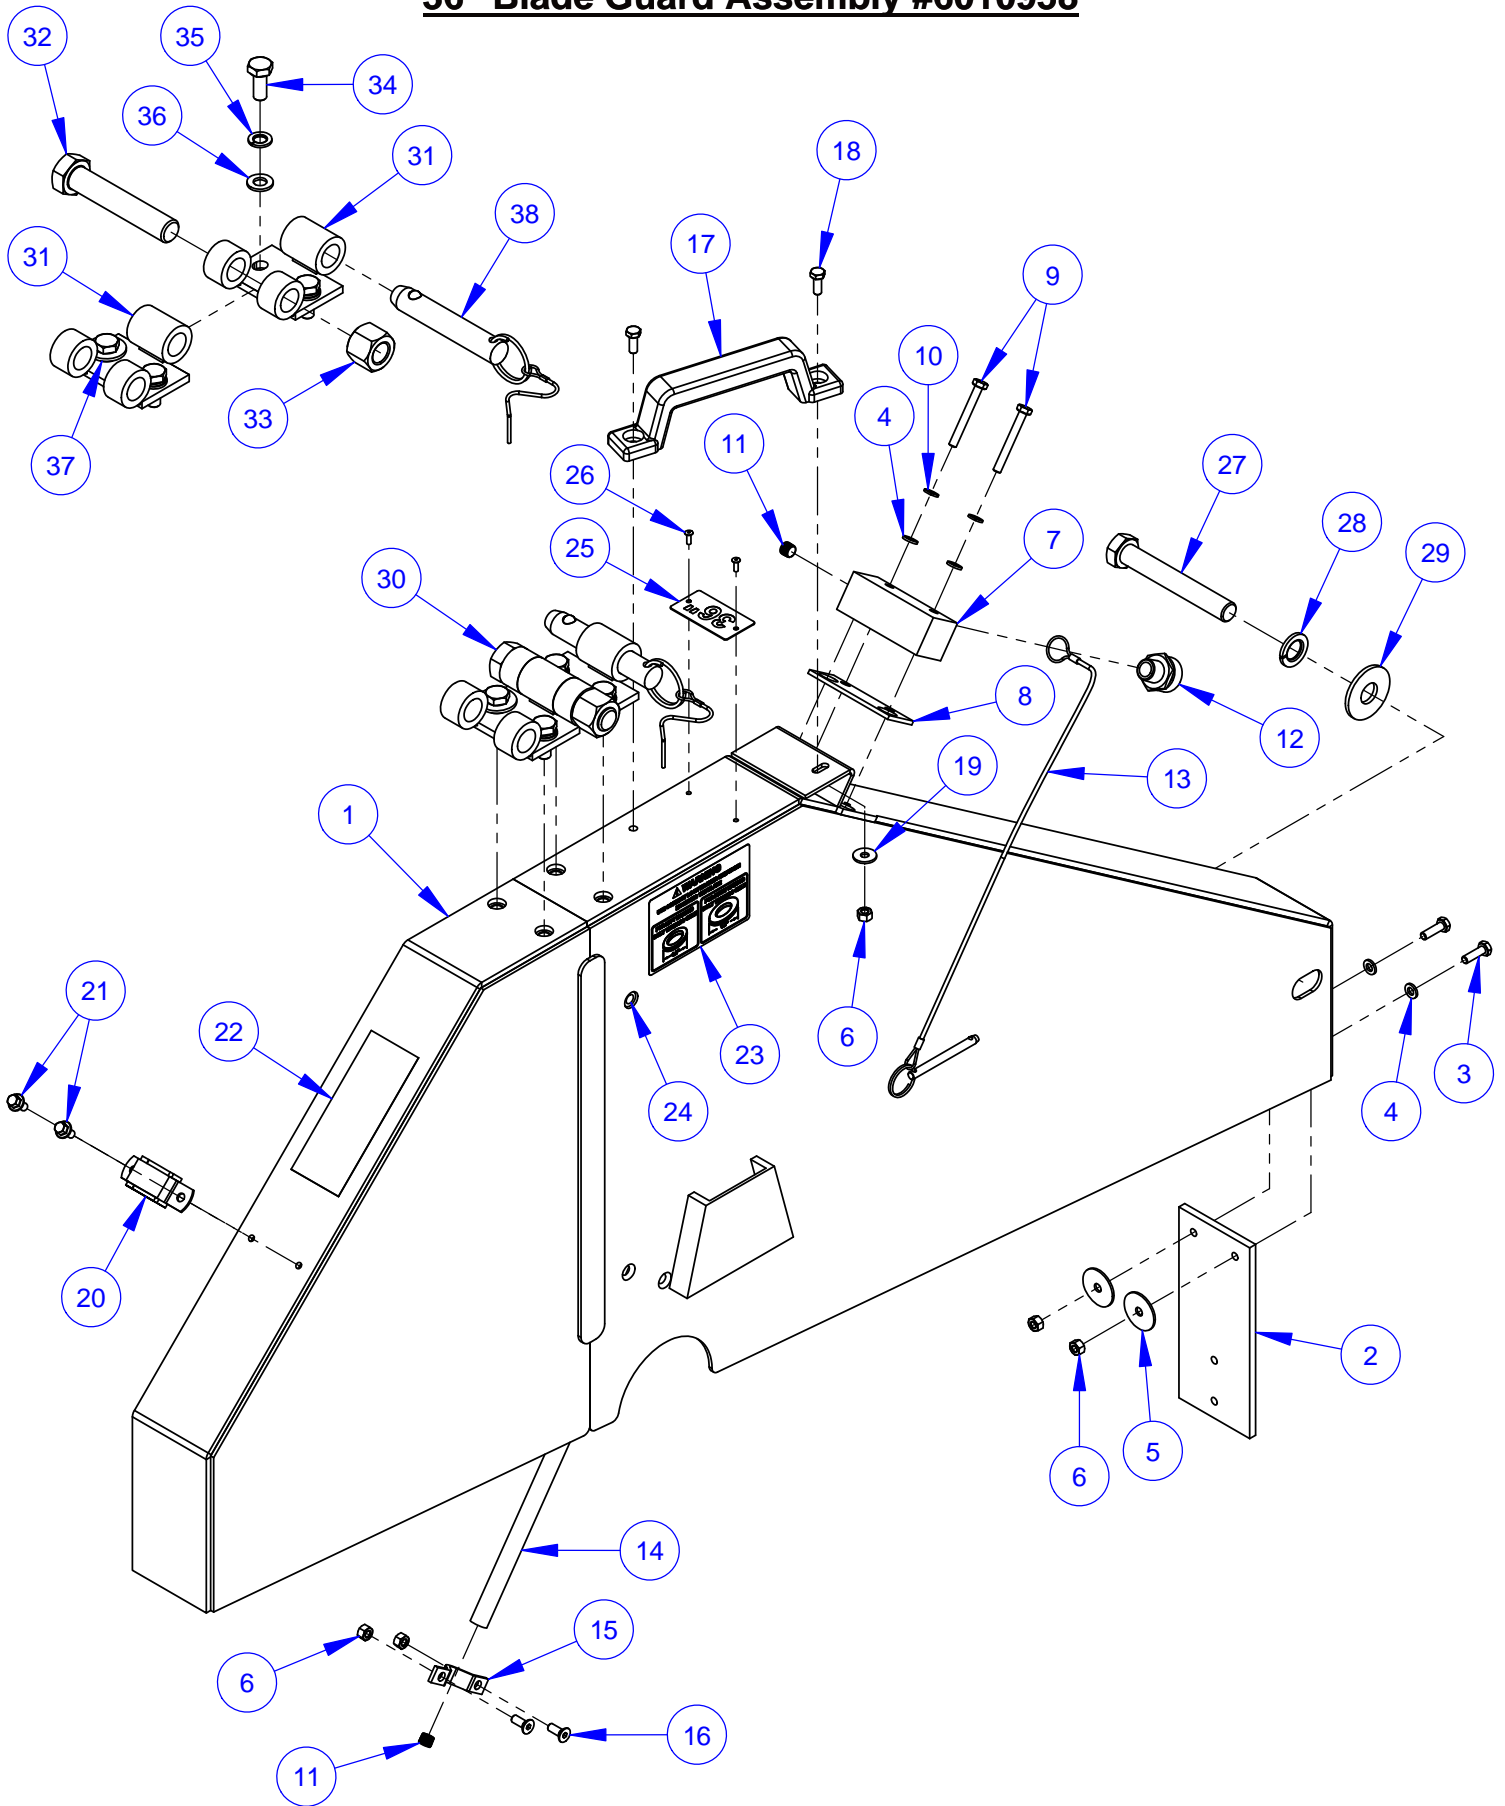

36" Blade Guard Assembly #6010958

36" Blade Guard Assembly #6010958

ITEM	PART NO.	QTY.	DESCRIPTION
1	6010959	1	36" Blade Guard Front & Rear Only
2	6010081	1	Splash Flap
3	2900310	2	Cap Screw, Hex Hd., M6-1.0 x 20mm
4	2901494	4	Flat Washer, M6
5	2900083	2	Fender Washer, 1/4" x 1-1/4"
6	2900302	8	Lock Nut, M6-1.0 Nylon Insert
7	6010261	1	Water Manifold
8	2500830	1	Water Manifold Gasket
9	2901355	2	Cap Screw, Hex Hd., M6-1.0 x 50mm
10	2900765	2	Lock Washer, M6 Split
11	3200001	3	Plug, 1/8" NPT
12	3200002	1	Fitting, 3/8" M. Pipe to 3/4" M. Garden
13	2900280	1	Lanyard with Lock Pin
14	6010088	2	Water Tube for 36" Guard
15	6048155	2	Water Tube Clamp
16	2900308	4	Cap Screw, Flat Hd., M6-1.0 x 16mm
17	2506125	1	Grab Handle
18	2900341	2	Cap Screw, Hex Hd., M6-1.0 x 16mm
19	2901359	1	Fender Washer, M6
20	3202935	1	Cushion Clamp
21	2901370	2	Cap Screw, Hex Flange, M6-1.0 x 12mm
22	1800001	1	Warning Label
23	1802090	2	Label, Wedge Locking Washer
24	2503749	2	Plug, 5/16" Hole (Tapered)
25	1801369H	1	Blade Guard Size Tag
26	2900639	2	Rivet, 1/8" Dia.
27	2901349	1	Cap Screw, Hex Hd., M16-2.0 x 110mm
28	2900716	1	Lock Washer, M16 Split
29	2900128	1	Flat Washer, 5/8" USS
30	6010873	1	Universal Hinge Assembly

ITEM	PART NO.	QTY	DESCRIPTION
31	6010871	2	Hinge Weldment, Universal
32	2900479	1	Cap Screw, Hex Hd., 3/4-10 x 4"
33	2900467	1	Lock Nut, 3/4-10 Nylon
34	2900333	4	Cap Screw, Hex Hd., M10-1.5 x 25mm
35	2900321	4	Lock Washer, M10 Split
36	2901356	4	Flat Washer, M10
37	2901360	1	Fender Washer, M10
38	2503824	1	Detent Pin with Lanyard