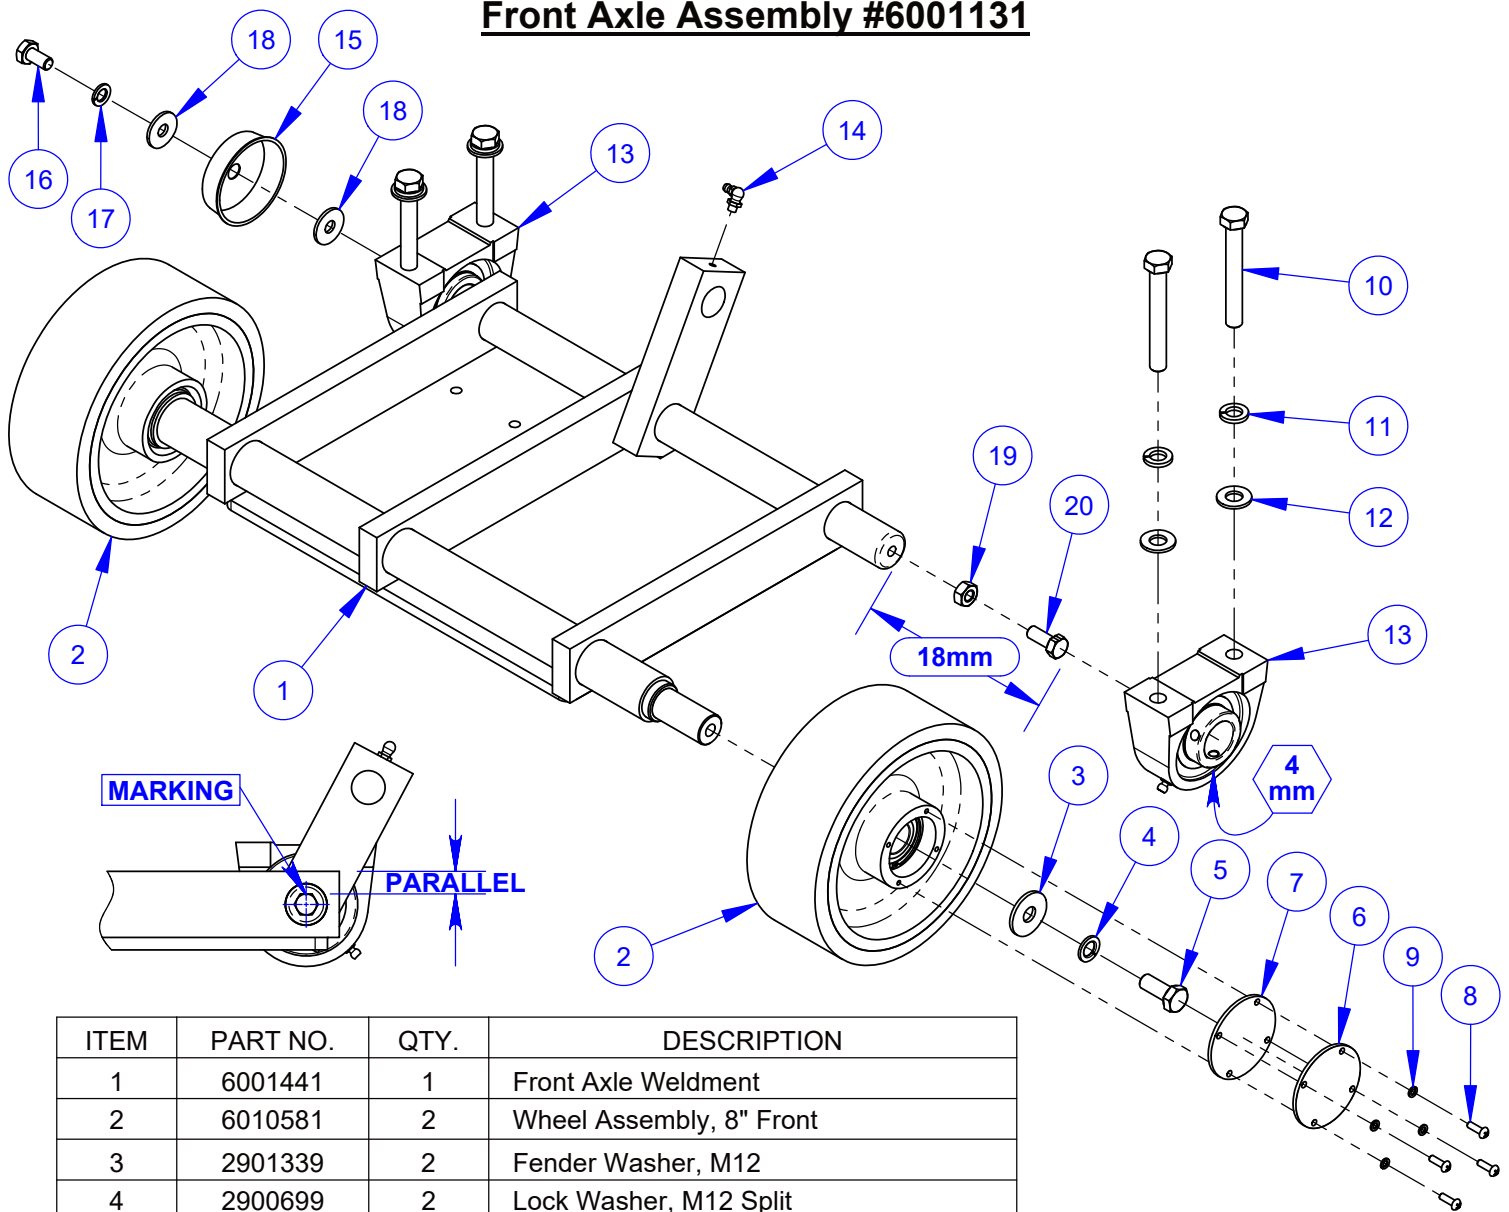

Front Axle Assembly #6001131

ITEM	PART NO.	QTY.	DESCRIPTION
1	6001441	1	Front Axle Weldment
2	6010581	2	Wheel Assembly, 8" Front
3	2901339	2	Fender Washer, M12
4	2900699	2	Lock Washer, M12 Split
5	2900330	2	Cap Screw, Hex Hd., M12-1.75 x 30mm
6	6010536	2	Wheel Cover
7	2501393	2	Wheel Cover Gasket
8	2900159	8	Machine Screw, Rd. Hd., #10-24 x 5/8"
9	2900038	8	Lock Washer, #10 Split
10	2900400	4	Cap Screw, Hex Hd., 1/2-13 x 3-3/4"
11	2900084	4	Lock Washer, 1/2" Split
12	2900058	4	Flat Washer, 1/2" SAE
13	2500158	2	Pillow Block Bearing 1-1/4"
14	2900061	1	Grease Fitting, 1/4-28 x 90 Degree
15	6016095	1	Bearing End Cap
16	2900314	1	Cap Screw, Hex Hd., M10-1.5 x 20mm
17	2900321	1	Lock Washer, M10 Split
18	2901360	2	Fender Washer, M10
19	2900325	1	Hex Nut, M10-1.5
20	2801533	1	Marker Screw, M10-1.5 x 25mm