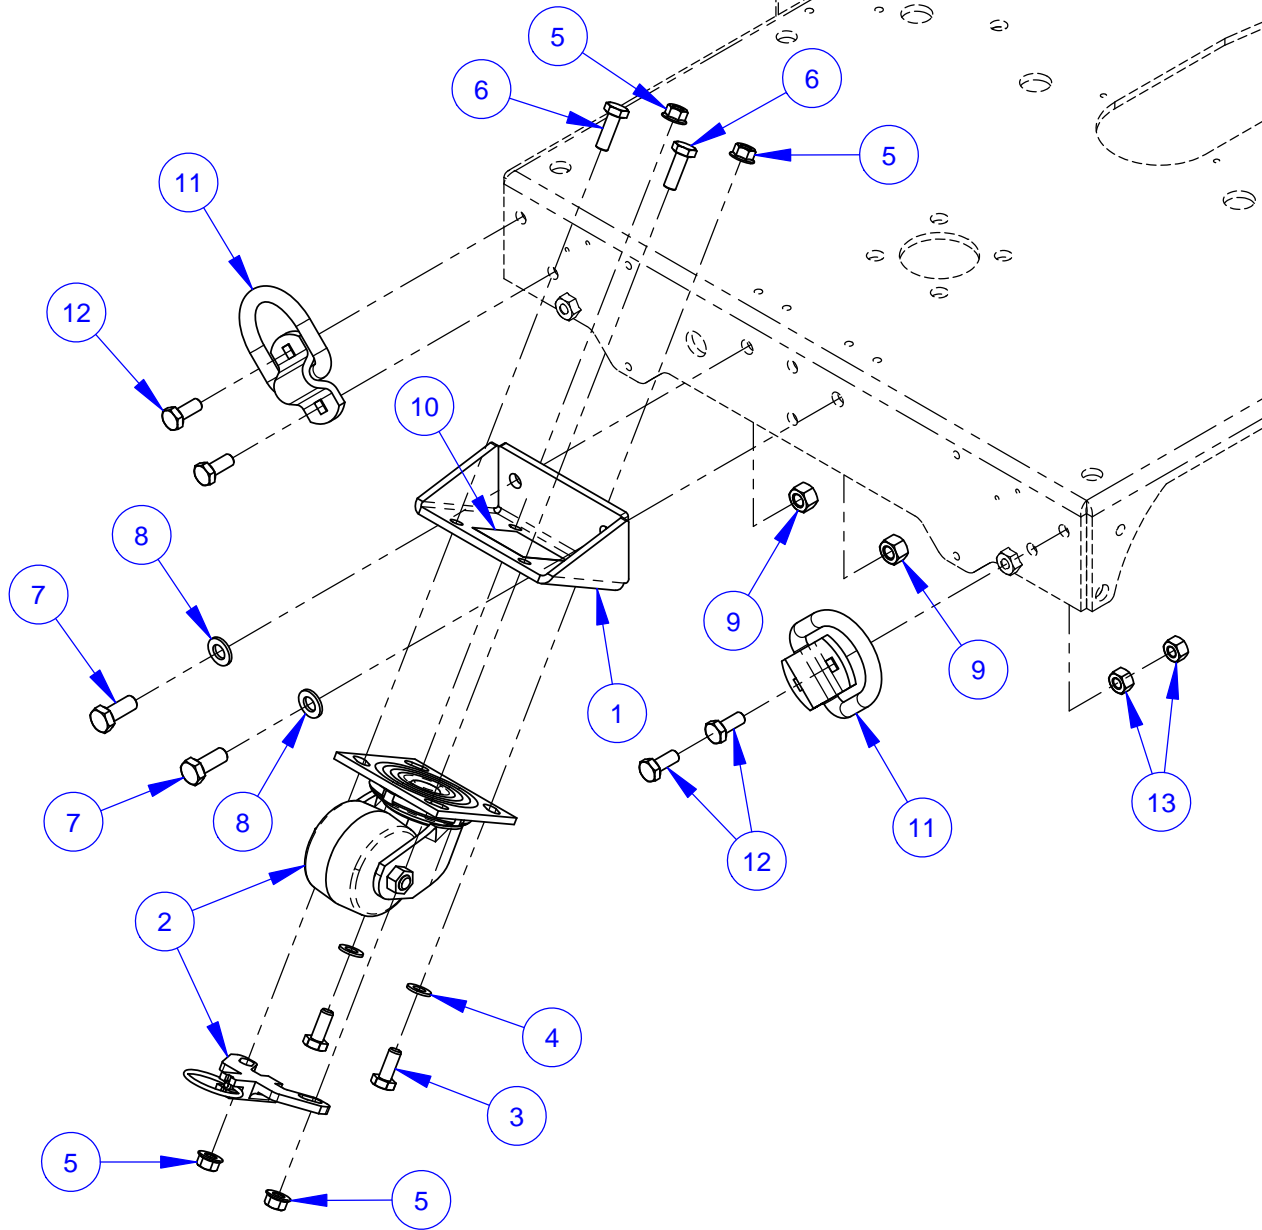

Bogie Wheel Assembly #6001055

ITEM	PART NO.	QTY.	DESCRIPTION
1	6001248	1	Caster Mount Brace
2	2500654	1	Caster with Swivel Lock
3	2900749	2	Cap Screw, Hex Hd., M10-1.25 x 25mm
4	2901356	2	Flat Washer, M10
5	2901398	4	Hex Flange Nut, M10-1.25
6	2900870	2	Cap Screw, Hex Hd., M10-1.25 x 30mm
7	2900330	2	Cap Screw, Hex Hd., M12-1.75 x 30mm
8	2901357	2	Flat Washer, M12
9	2900327	2	Lock Nut, M12-1.75 Nylon Insert
10	1800389	1	Warning Label
11	2504368	2	Tie Down
12	2900333	4	Cap Screw, Hex Hd., M10-1.5 x 25mm
13	2900304	4	Lock Nut, M10-1.5 Nylon Insert