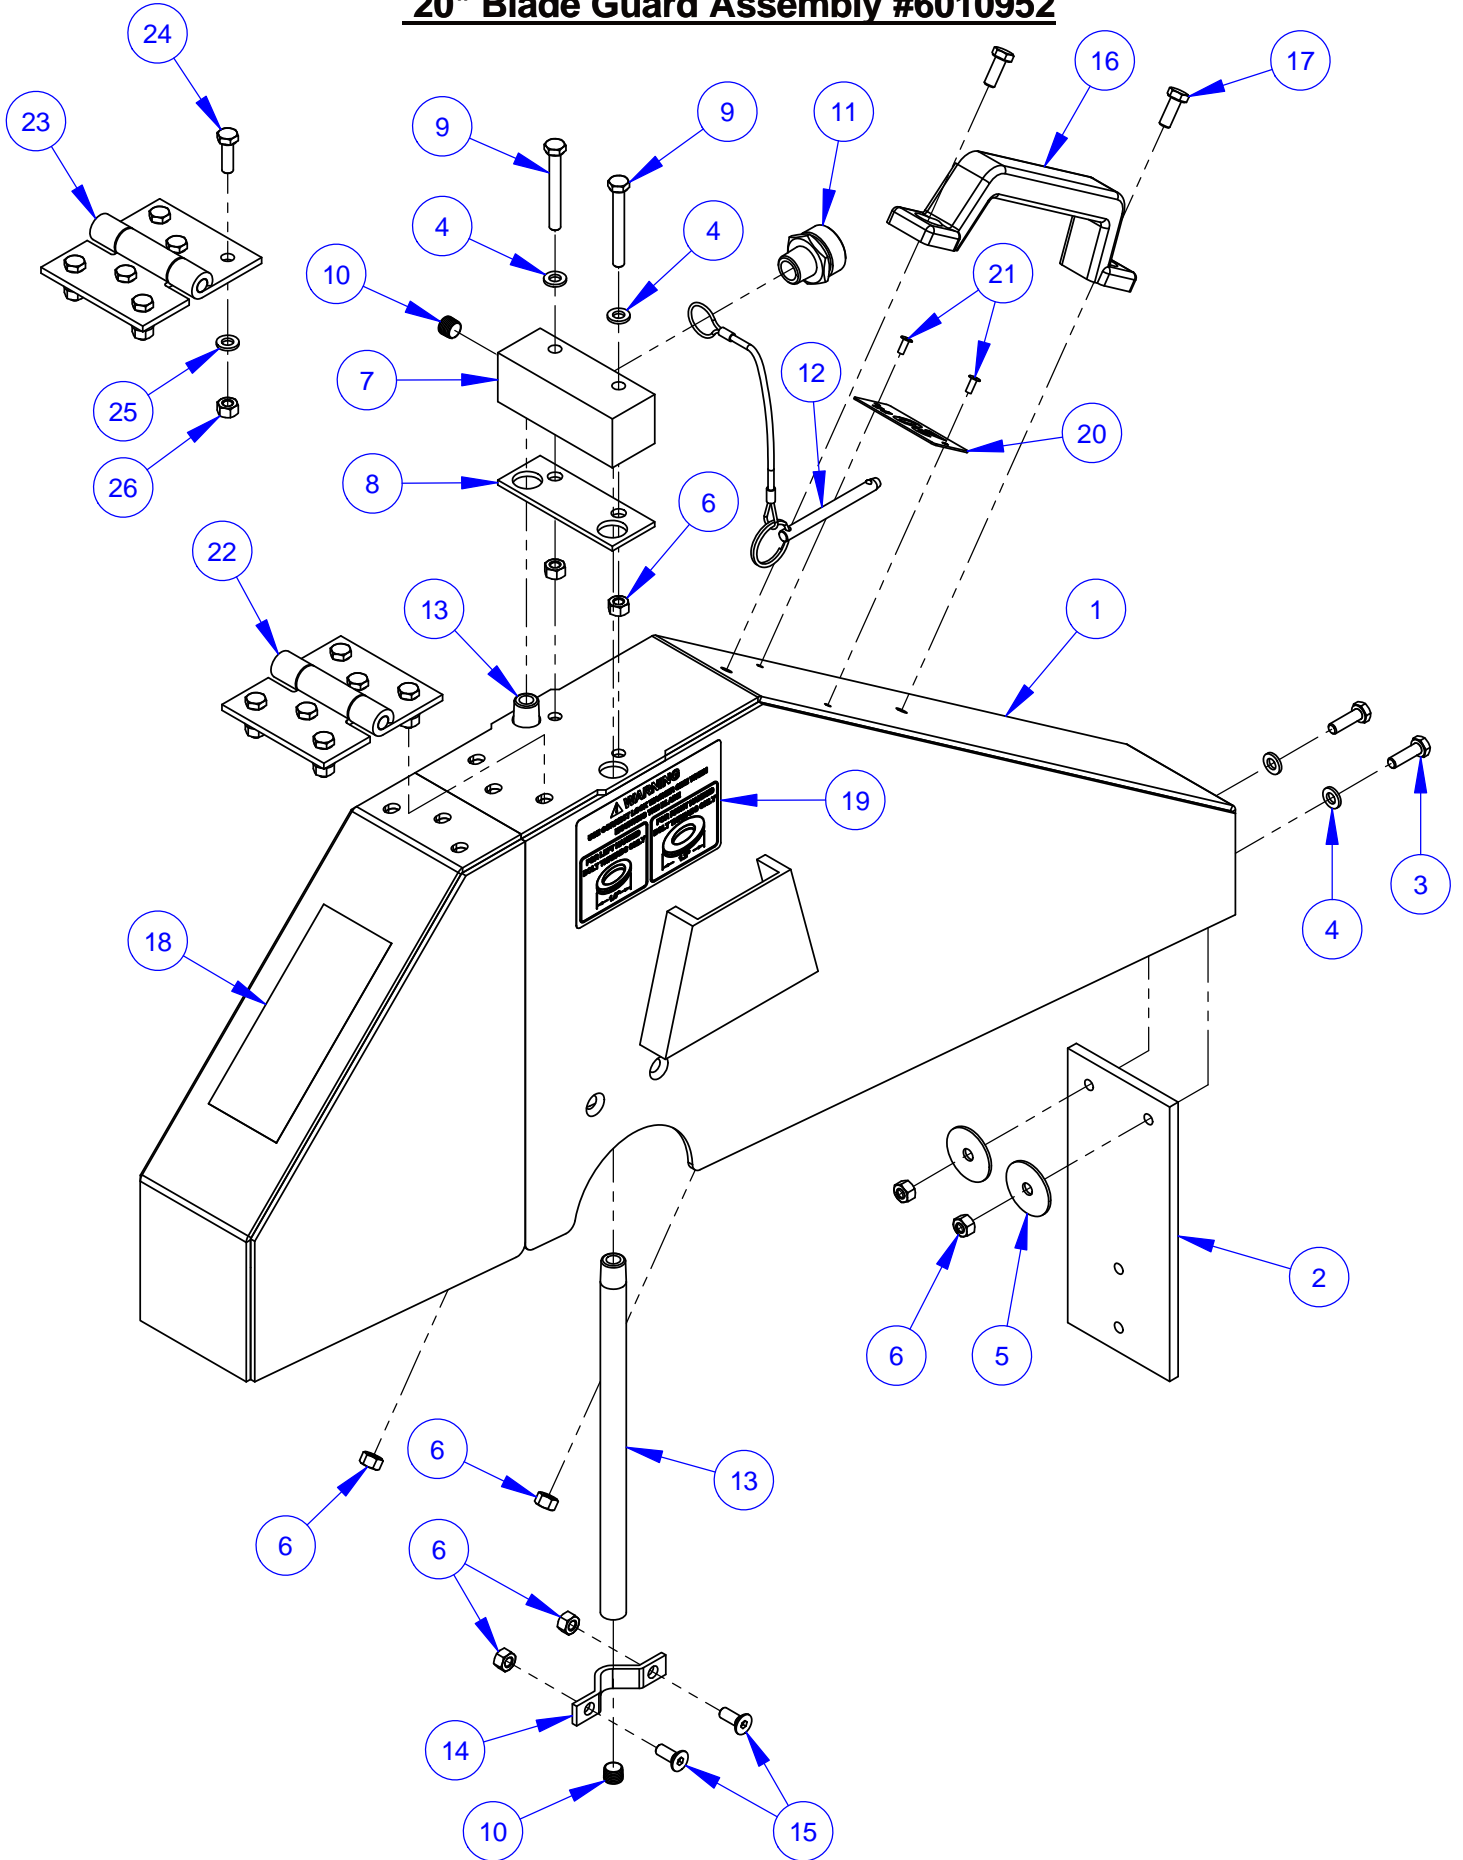

20" Blade Guard Assembly #6010952

20" Blade Guard Assembly #6010952

ITEM	PART NO.	QTY.	DESCRIPTION
1	6010603	1	20" Blade Guard Front & Rear Only
2	6010081	1	Splash Flap
3	2900310	2	Cap Screw, Hex Hd., M6-1.0 x 20mm
4	2901494	4	Flat Washer, M6
5	2900083	2	Fender Washer, 1/4" x 1-1/4"
6	2900302	10	Lock Nut, M6-1.0 Nylon Insert
7	6010261	1	Water Manifold
8	2500830	1	Water Manifold Gasket
9	2901355	2	Cap Screw, Hex Hd., M6-1.0 x 50mm
10	3200001	3	Plug, 1/8" NPT
11	3200002	1	Fitting, 3/8" M. Pipe to 3/4" M. Garden
12	2900278	1	Lanyard with Lock Pin
13	6010085	2	Water Tube for 20" Guard
14	6048155	2	Water Tube Clamp
15	2900308	4	Cap Screw, Flat Hd., M6-1.0 x 16mm
16	2506125	1	Grab Handle
17	2900341	2	Cap Screw, Hex Hd., M6-1.0 x 16mm
18	1800001	1	Warning Label
19	1802090	2	Label, Wedge Locking Washer
20	1801369D	1	Blade Guard Size Tag
21	2900287	2	Rivet, 1/8" Dia.
22	6048027	1	Hinge Assembly

ITEM	PART NO.	QTY.	DESCRIPTION
23	2500270	1	Blade Guard Hinge
24	2900310	6	Cap Screw, Hex Hd., M6-1.0 x 20mm
25	2901494	6	Flat Washer, M6
26	2900302	6	Lock Nut, M6-1.0 Nylon Insert