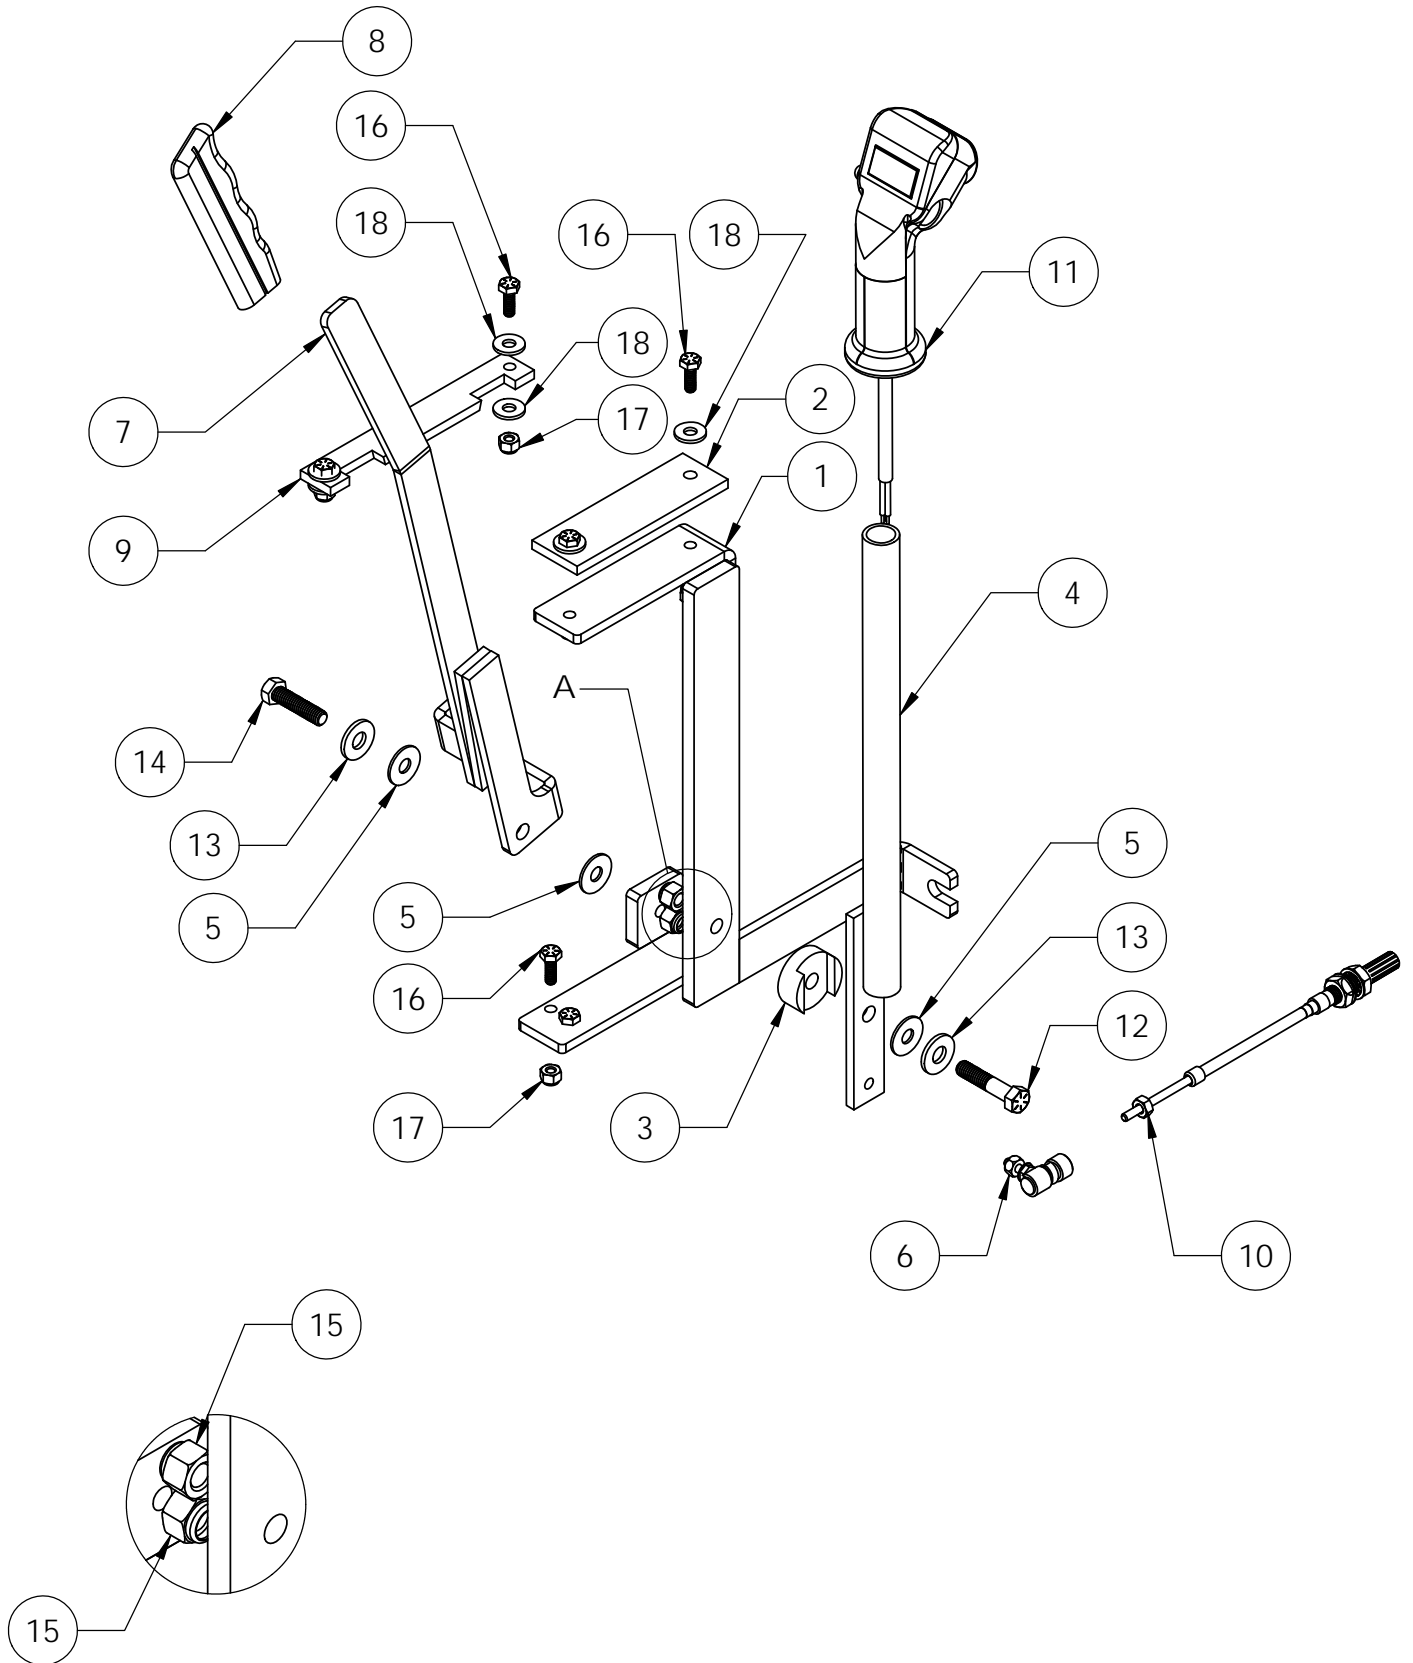

DETAIL C
SCALE 1 : 4

TRANSMISSION ASSEMBLY, 6081006

ITEM NO.	PART NO.	DESCRIPTION	QTY.
1	2600015	TRANSMISSION	1
2	2900068	WOODRUFF KEY	2
3	2500016	PULLY, 6"	1
4	6048211	SHIFT LEVER	1
5	2500017	SPROCKET, 12 TEETH	1
6	2901743	3/8"-16 X 3 1/2" HEX, 1" THREAD	4
7	2901747	3/8"-16 HEX LOCK NUT, NYLON INSERT	5
8	2901829	3/8" FLAT WASHER	4
9	2900056	SET SCREW, 1/2-20 X 1/4"L	3

CONTROL PANEL ASSEMBLY, 7100954

ITEM NO.	PART NO.	DESCRIPTION	QTY.
1	6080011	SWITCH PLATE	1
2	2801367	E-STOP SWITCH	1
3	2704280	IGNITION SWITCH	1
4	7800728	WATER SAFETY SWITCH	1
5	2901142	#10-32 X 1/2", ROUND HEAD, PHILLIPS	7
6	2504069	SNAP DOWN LATCH	1
7	2500186	CHOKE CABLE	1
8	2900148	HEX NUT, 3/8-24"	1
9	2500752	THROTTLE CONTROL	1

CONTROL LEVER ASSEMBLY, 6081001

DETAIL A
SCALE 2 : 4.5

CONTROL LEVER ASSEMBLY, 6081001

ITEM NO.	PART NO.	DESCRIPTION	QTY.
1	6080017	LEVER SUPPORT WELDMENT	1
2	2501339	RUBBER SUPPORT MOUNT	1
3	6010055	FRICITION SPACER	1
4	6080018	SPEED CONTROL LEVER	1
5	2900153	FRICITION WASHER, 3/8"	3
6	2502132	BALL JOINT	1
7	6080019	ENGAGEMENT LEVER WELDMENT	1
8	2500002	LEVER GRIP	1
9	6010058	GATE PLATE	1
10	2506424	TRANSMISSION CABLE	1
11	7101441	CONTROL GRIP ASSEMBLY	1
12	2901808	BOLT, 3/8-16 X 1 3/4", HEX HEAD	1
13	2901829	FLAT WASHER, 3/8"	2
14	2901670	BOLT, 3/8-16 X 1 1/2, HEX HEAD	1
15	2901747	NYLOCK NUT, 3/8-16"	2
16	2901662	BOLT, 1/4-20 X 3/4", HEX HEAD	6
17	2901745	NYLOCK NUT, 1/4-20"	6
18	2901817	FLAT WASHER, 1/4"	6

CONTROL GRIP ASSEMBLY, 7101441

ITEM NO.	PART NO.	DESCRIPTION	QTY.
1	2501280	CONTROL GRIP, BODY	1
2	2900453	SETSCREW, M5 X 12, SOCKET	1
3	2800393	HYDRAULIC PUMP HARNESS	1
4	2800777	SWITCH, TOGGLE, 3 POS, ON/OFF/MOM	1
5	2500694	PLUG, 5/8"	3
6	2800063	TOGGLE BOOT	1