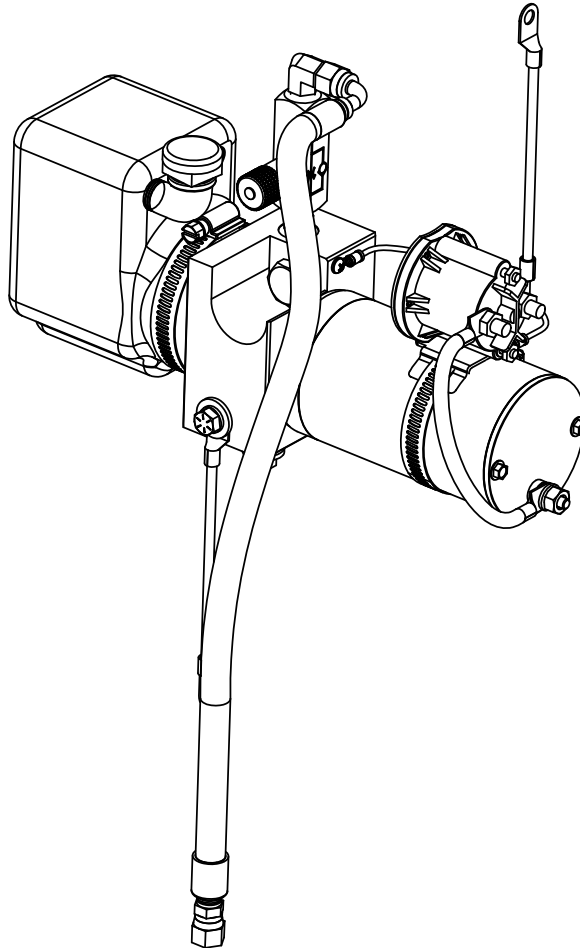

LIFT PUMP ASSEMBLY (OLD STYLE), 7101829

ITEM NO.	PART NO.	DESCRIPTION	QTY.
1	2600692	ELECTO/HYD. PUMP W/TANK, LIFT PUMP	1
2	2706599	BREATHER, 3/8" MNPT	1
3	3200057	ELBOW, 1/4"PIPE TO 1/4" JIC	1
4	3200056	FLOW CONTROL VALVE, 1/4" NPT	1
5	3200758	ADAPTER, 1/4"M. TO 1/4"MPT	1
6	3201094	HEX SOCKET PLUG, 1/8"	1
7	3201356	STREET ELBOW, 3/8"	1
8	3205636	CAVITY PLUG	1
9	2901818	5/16" FLAT WASHER	3
10	2901697	5/16" LOCK WASHER	3
11	2901665	5/16"-18 X 3/4", HEX HEAD	3
12*	6048358	CABLE, ASSEMBLY, 18" BLACK	1
13	3205737	HYDRAULIC HOSE, 16"L	1
14*	6080100	CABLE ASSEMBLY, 18" RED	1

*NOTE: THESE ITEMS ARE PART OF 6081003.