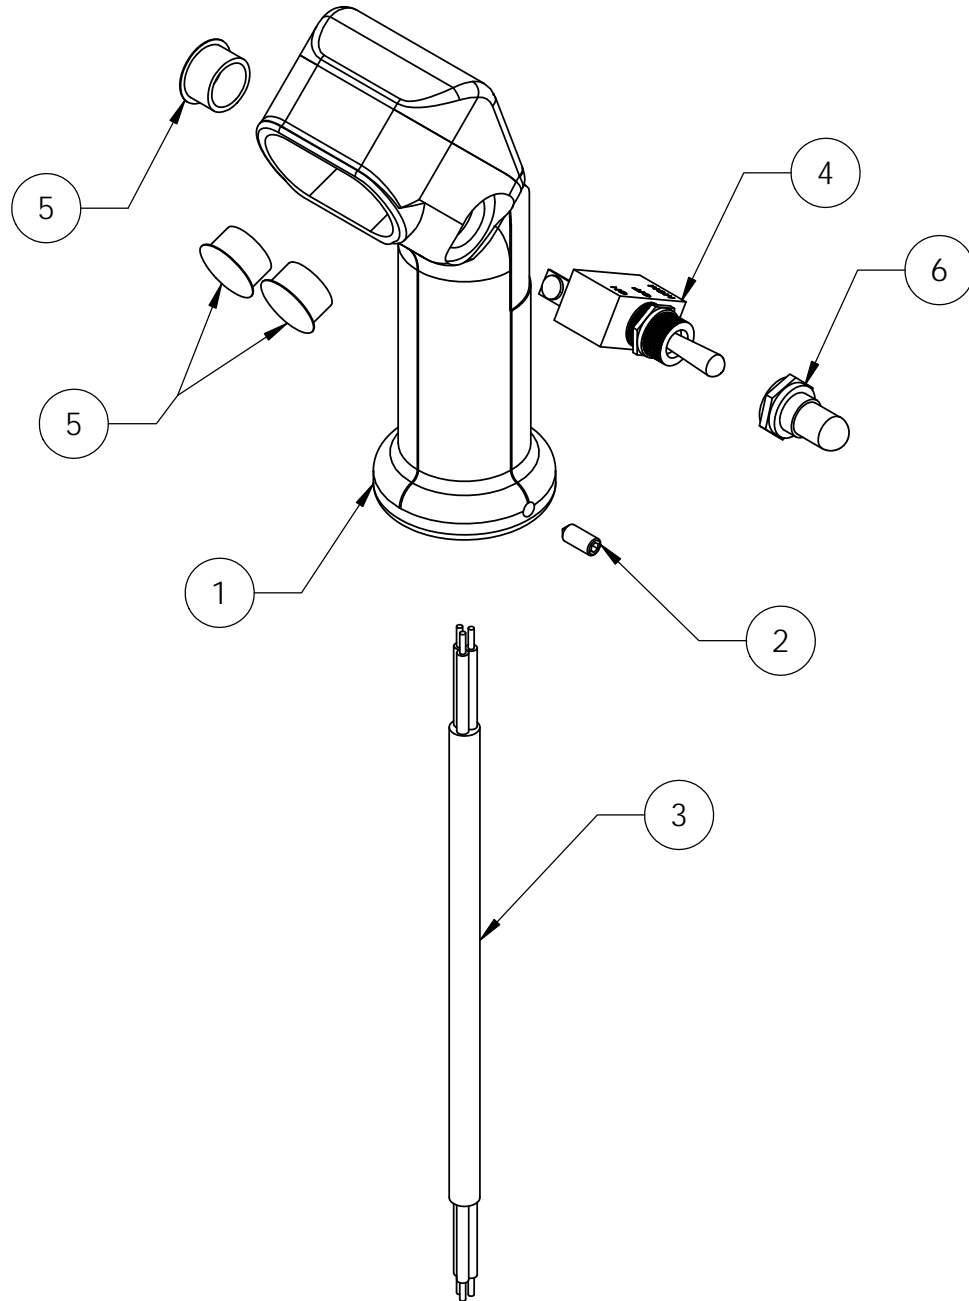

CONTROL PANEL ASSEMBLY, 7100954

ITEM NO.	PART NO.	DESCRIPTION	QTY.
1	6080011	SWITCH PLATE	1
2	2801367	E-STOP SWITCH	1
3	2704280	IGNITION SWITCH	1
4	7800728	WATER SAFETY SWITCH	1
5	2901142	#10-32 X 1/2", ROUND HEAD, PHILLIPS	7
6	2504069	SNAP DOWN LATCH	1
7	2500186	CHOKE CABLE	1
8	2900148	HEX NUT, 3/8-24"	1
9	2500752	THROTTLE CONTROL	1

CONTROL LEVER ASSEMBLY, 6081001

DETAIL A
SCALE 2 : 4.5

CONTROL LEVER ASSEMBLY, 6081001

ITEM NO.	PART NO.	DESCRIPTION	QTY.
1	6080017	LEVER SUPPORT WELDMENT	1
2	2501339	RUBBER SUPPORT MOUNT	1
3	6010055	FRICITION SPACER	1
4	6080018	SPEED CONTROL LEVER	1
5	2900153	FRICITION WASHER, 3/8"	3
6	2502132	BALL JOINT	1
7	6080019	ENGAGEMENT LEVER WELDMENT	1
8	2500002	LEVER GRIP	1
9	6010058	GATE PLATE	1
10	2506424	TRANSMISSION CABLE	1
11	7101441	CONTROL GRIP ASSEMBLY	1
12	2901808	BOLT, 3/8-16 X 1 3/4", HEX HEAD	1
13	2901829	FLAT WASHER, 3/8"	2
14	2901670	BOLT, 3/8-16 X 1 1/2, HEX HEAD	1
15	2901747	NYLOCK NUT, 3/8-16"	2
16	2901662	BOLT, 1/4-20 X 3/4", HEX HEAD	6
17	2901745	NYLOCK NUT, 1/4-20"	6
18	2901817	FLAT WASHER, 1/4"	6

CONTROL GRIP ASSEMBLY, 7101441

ITEM NO.	PART NO.	DESCRIPTION	QTY.
1	2501280	CONTROL GRIP, BODY	1
2	2900453	SETSCREW, M5 X 12, SOCKET	1
3	2800393	HYDRAULIC PUMP HARNESS	1
4	2800777	SWITCH, TOGGLE, 3 POS, ON/OFF/MOM	1
5	2500694	PLUG, 5/8"	3
6	2800063	TOGGLE BOOT	1

BATTERY ASSEMBLY, 7101443

ITEM NO.	PART NO.	DESCRIPTION	QTY.
1	2506691	BATTERY, 12V	1
2	6048327	BRACKET	1
3	2900329	BOLT, M8-1.25 X 20, HEX HEAD	2
4	4646122	BATTERY SUPPORT	1
5	2901405	BOLT, 1/4-20 X 7 1/2" HEX HEAD	2
6	2901817	FLAT WASHER, 1/4"	2
7	2901696	LOCK WASHER, 1/4"	2
8	2901818	FLAT WASHER, 5/16"	2
9	2901697	LOCK WASHER, 5/16"	2
10	2901745	NYLOCK NUT, 1/4-20"	2
11	6080100	BATTERY CABLE, RED, 18"	1
12	6048358	BATTERY CABLE, BLACK, 18"	1