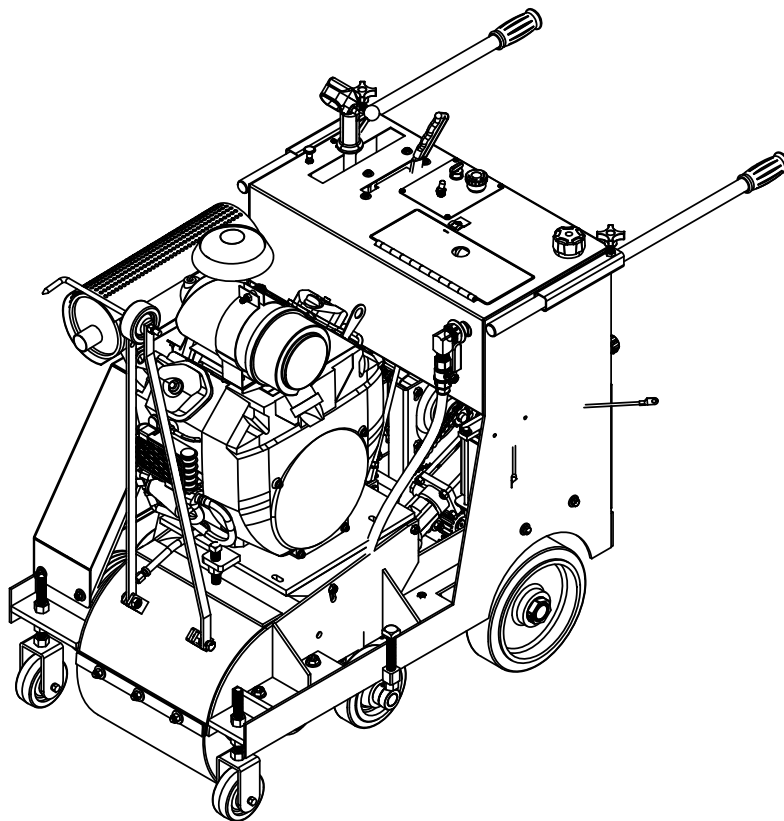

CG-1G24, 5803003

ITEM NO.	PART NO.	DESCRIPTION	QTY.	PG. NO.
1	6081007	REAR DRIVE ASSEMBLY	1	15-16
2	7101443	BATTERY ASSEMBLY	1	26
3	6081008	REAR AXLE ASSEMBLY	1	19
4	6081004	WATER SUPPLY	1	34
5	6081005	FRONT AXLE ASSEMBLY	1	20-21
6	6081011	BLADE SHAFT ASSEMBLY	1	31
7	6081010	BELT DRIVE ASSEMBLY	1	13
8	6048080	POINTER ASSEMBLY	1	-
9	6081015	BELT GUARD	1	33
10	6081009	ENGINE ASSEMBLY	1	9-10
11	6081002	FRAME UPRIGHT ASSEMBLY	1	11-12
12	7100954	CONTROL PANEL	1	22
13	6081001	CONTROL LEVER ASSEMBLY	1	23-24
14	7101442	FUEL TANK ASSEMBLY	1	14
15	2800565	BATTERY DISCONNECT SWITCH	1	-
16	2800926	LIMIT SWITCH	1	-
17	7101830	LIFT PUMP ASSEMBLY	1	27-28
17A	7101829	LIFT PUMP ASSEMBLY (OLD STYLE)	1	29-30