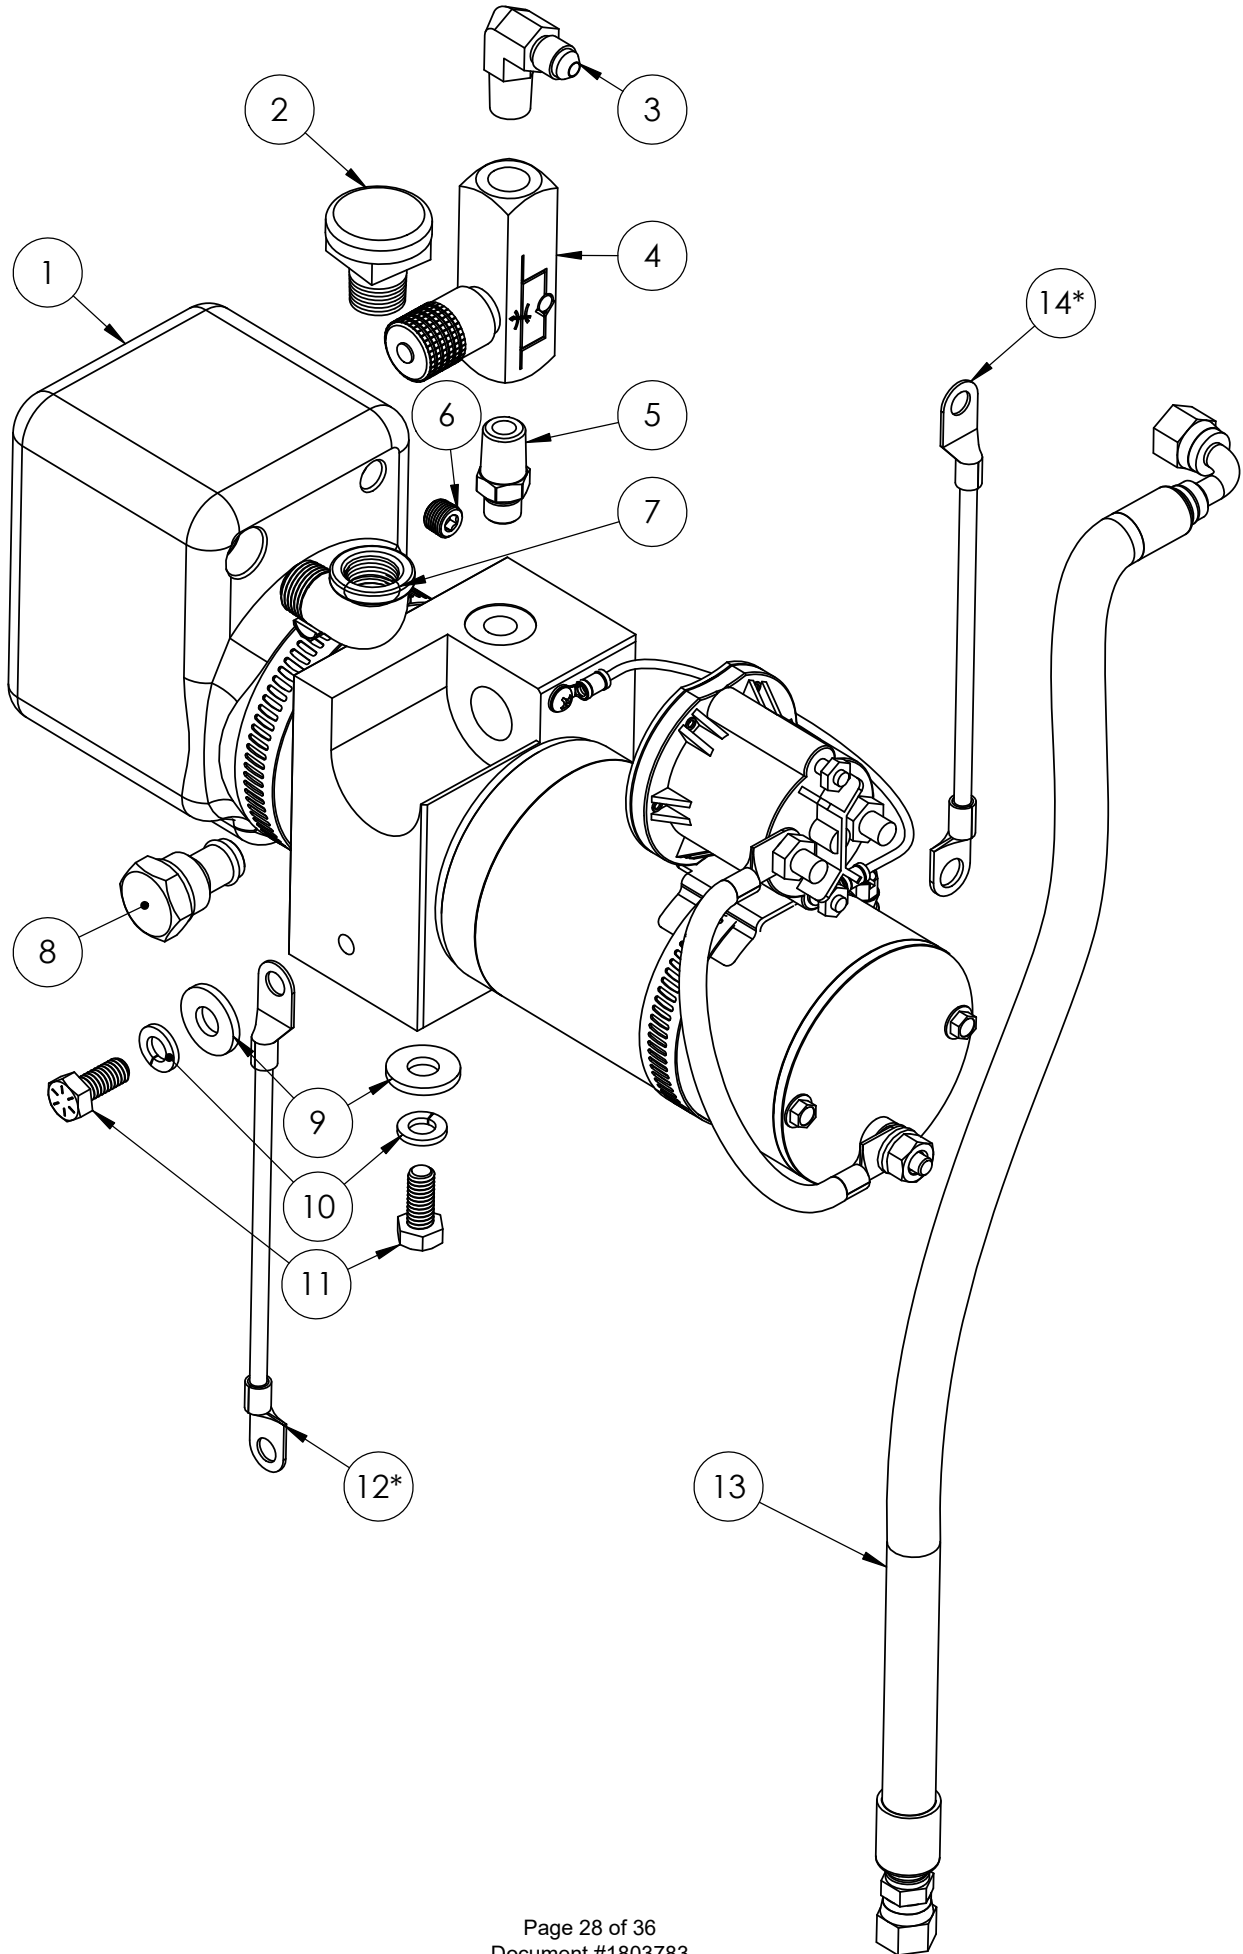

LIFT PUMP ASSEMBLY (OLD STYLE), 7101829

LIFT PUMP ASSEMBLY (OLD STYLE), 7101829

ITEM NO.	PART NO.	DESCRIPTION	QTY.
1	2600692	ELECTO/HYD. PUMP W/TANK, LIFT PUMP	1
2	2706599	BREATHER, 3/8" MNPT	1
3	3200057	ELBOW, 1/4"PIPE TO 1/4" JIC	1
4	3200056	FLOW CONTROL VALVE, 1/4" NPT	1
5	3200758	ADAPTER, 1/4"M. TO 1/4"MPT	1
6	3201094	HEX SOCKET PLUG, 1/8"	1
7	3201356	STREET ELBOW, 3/8"	1
8	3205636	CAVITY PLUG	1
9	2901818	5/16" FLAT WASHER	3
10	2901697	5/16" LOCK WASHER	3
11	2901665	5/16"-18 X 3/4", HEX HEAD	3
12*	6048358	CABLE, ASSEMBLY, 18" BLACK	1
13	3205737	HYDRAULIC HOSE, 16"L	1
14*	6080100	CABLE ASSEMBLY, 18" RED	1

*NOTE: THESE ITEMS ARE PART OF 6081003.