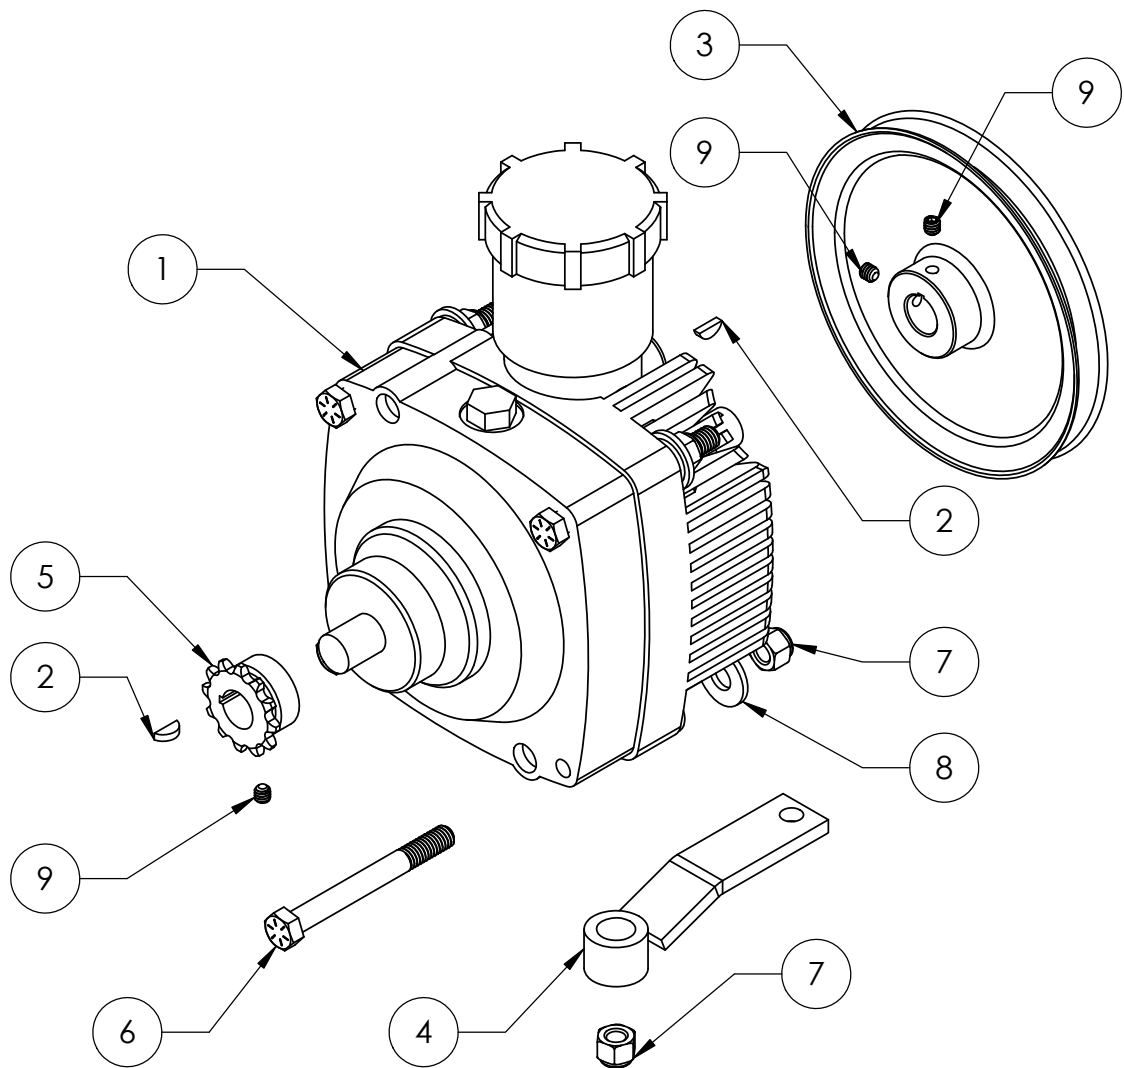

REAR DRIVE ASSEMBLY, 6081007

DETAIL A
SCALE 2 : 5

DETAIL B
SCALE 2 : 5

REAR DRIVE ASSEMBLY, 6081007

ITEM NO.	PART NO.	DESCRIPTION	QTY.
1	6080007	TRANSMISSION PLATFORM	1
2	6081006	TRANSMISSION ASSEMBLY	1
3	2500018	SPROCKET, 48 TEETH W/ SETSCREWS	1
4	2500011	BEARING, 3/4" FLANGE BLOCK	2
5	6048232	CHAIN	1
6	2900588	SHOULDER BOLT, 1/2 X 1/2"	2
7	2901829	3/8" FLAT WASHER	6
8	2901747	3/8"-16 HEX LOCK NUT, NYLON INSERT	7
9	2901660	3/8"-16 X 1 1/4" HEX	6
10	2502666	IDLER TENSIONER	1
11	2907045	3/8" LOCK WASHER	1
12	2901749	1/2"-13 HEX LOCK NUT, NYLON INSERT	1
13	2901680	1/2"-13 X 2", HEX HEAD	1
14	2502566	IDLER PULLEY, 2 3/4" FLAT	1
15	6010170	KEY, SQ. 3/16 X 1"L	1
16	6010703	TRANSMISSION LINKAGE ASSEMBLY	1
17	2506423	V-BELT	1
18	2506424	TRANSMISSION CABLE	1
19	2502132	BALL JOINT 1/4-28 X 10-32	1
20	2901695	1/2"-13 HEX NUT	1
21	2900056	SET SCREW, 1/2-20 X 1/4"L	4
22	7800236	TRANSMISSION JACKSHAFT 18T	1
23	2800926	LIMIT SWITCH	1

DETAIL C
SCALE 1 : 4

TRANSMISSION ASSEMBLY, 6081006

ITEM NO.	PART NO.	DESCRIPTION	QTY.
1	2600015	TRANSMISSION	1
2	2900068	WOODRUFF KEY	2
3	2500016	PULLY, 6"	1
4	6048211	SHIFT LEVER	1
5	2500017	SPROCKET, 12 TEETH	1
6	2901743	3/8"-16 X 3 1/2" HEX, 1" THREAD	4
7	2901747	3/8"-16 HEX LOCK NUT, NYLON INSERT	5
8	2901829	3/8" FLAT WASHER	4
9	2900056	SET SCREW, 1/2-20 X 1/4"L	3