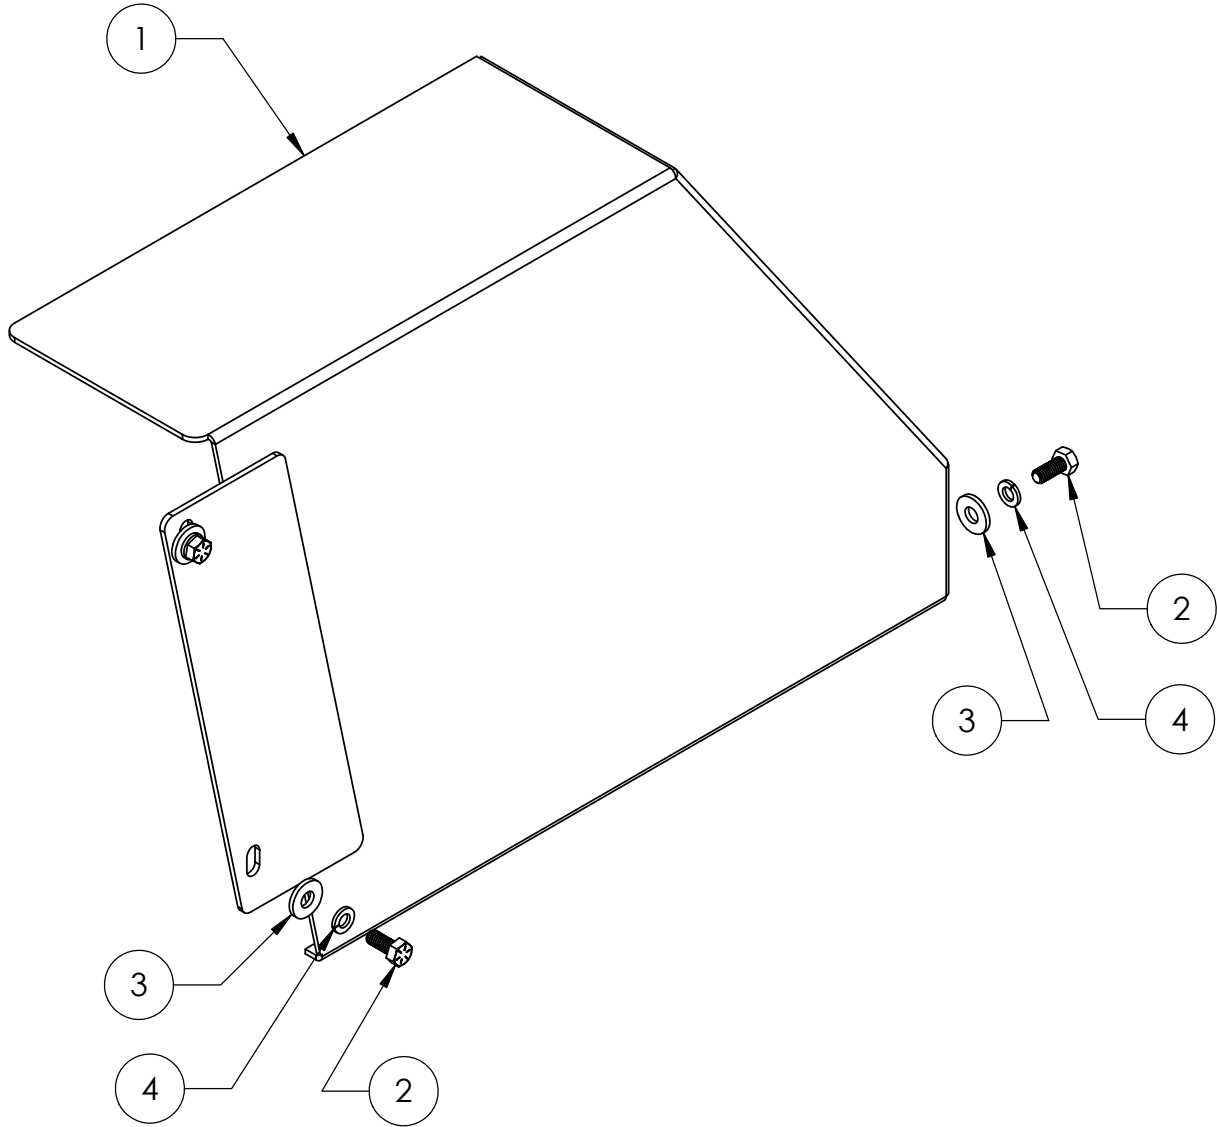

BELT GUARD, 6081015

ITEM NO.	PART NO.	DESCRIPTION	QTY.
1	6080010	BELT GUARD WELDMENT	1
2	2901665	BOLT, 5/16-18 X 3/4", HEX HEAD	4
3	2901818	FLAT WASHER, 5/16"	4
4	2901697	LOCK WASHER, 5/16"	4