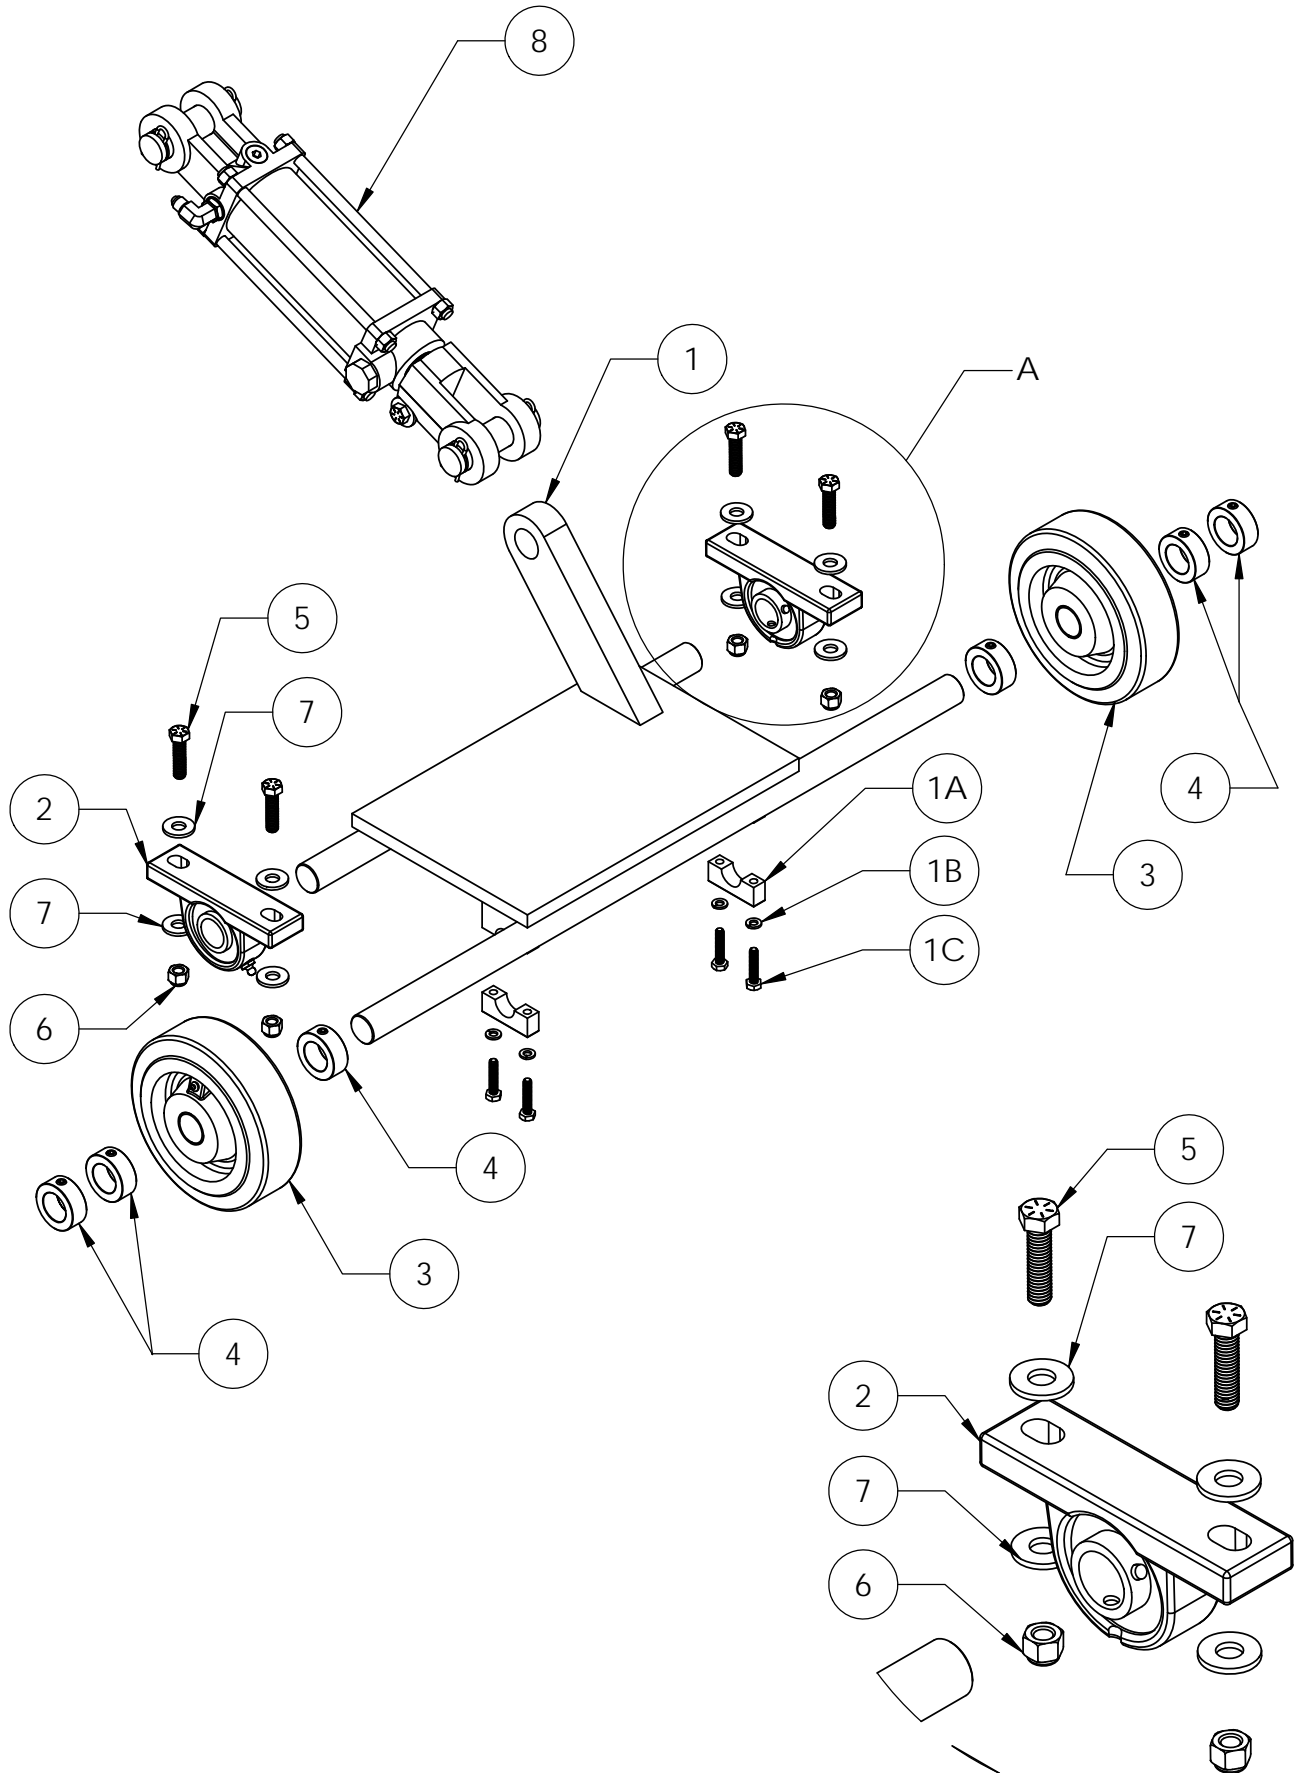

FRONT AXLE ASSEMBLY, 6081005

DETAIL A
SCALE 1 : 3

FRONT AXLE ASSEMBLY, 6081005

ITEM NO.	PART NO.	DESCRIPTION	QTY.
1	6080013	FRONT AXLE WELDMENT	1
1A	6093100	SPRAY BAR REMOVABLE CLAMP	2
1B	2901696	LOCK WASHER, 1/4"	4
1C	2901663	BOLT, 1/4-20 X 1 1/4", HEX HEAD	4
2	2500013	PILLOWBLOCK BEARING, 1"	2
3	2500299	WHEEL, 2 X 6 X 1"	2
4	2500009	SET COLLAR, 1" ID	6
5	2901670	BOLT, 3/8-16 X 1 1/2", HEX HEAD	4
6	2901747	NYLOCK NUT, 3/8-16"	4
7	2901829	FLAT WASHER, 3/8"	8
8	7101498	LIFT CYLINDER	1