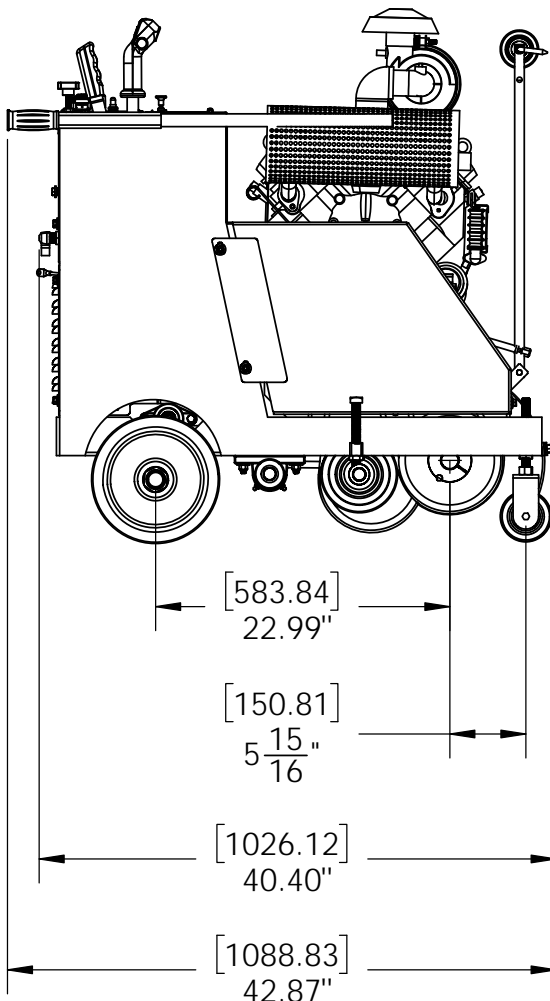

CG-1 GENERAL INFORMATION, 7300095 (APPROX DIMS, WEIGHT & VOLUMES)

DIMENSIONS	INCHES	FEET	MILLIMETERS	METERS
LENGTH	42.87 IN.	3.57 FT.	1088.83 mm	1.09 m
HEIGHT	41.78 IN.	3.48 FT.	1061.12 mm	1.06 m
WIDTH	27.23 IN.	2.70 FT.	691.73 mm	0.69 m

WEIGHT	LBS	TONS	KILOGRAMS	METRIC TONS
FULLY LOADED	800 LBS	0.4	362.87 kg	0.36 Mg

CUTTING WIDTH	10 IN.	25.40 cm
BLADE DIAMETER	12 IN.	30.48 cm

VOLUME	GALLONS	LITERS
FUEL TANK	1.5 GAL.	5.68 L