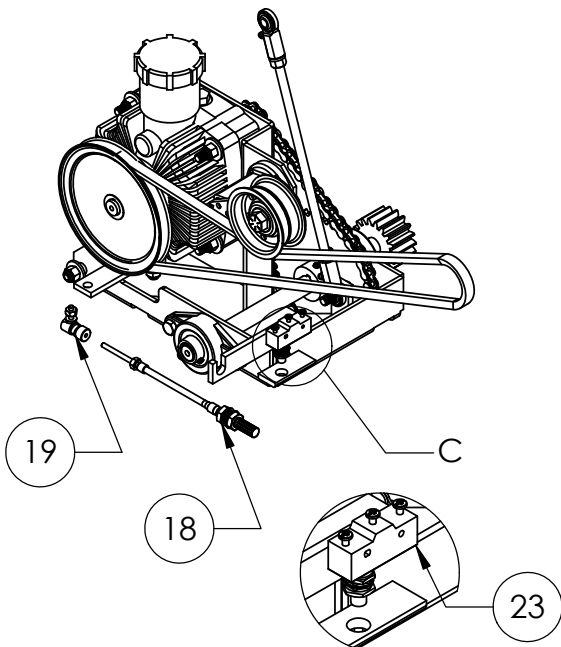

REAR DRIVE ASSEMBLY, 6081007

DETAIL A
SCALE 2 : 5

DETAIL B
SCALE 2 : 5

REAR DRIVE ASSEMBLY, 6081007

ITEM NO.	PART NO.	DESCRIPTION	QTY.
1	6080007	TRANSMISSION PLATFORM	1
2	6081006	TRANSMISSION ASSEMBLY	1
3	2500018	SPROCKET, 48 TEETH W/ SETSCREWS	1
4	2500011	BEARING, 3/4" FLANGE BLOCK	2
5	6048232	CHAIN	1
6	2900588	SHOULDER BOLT, 1/2 X 1/2"	2
7	2901829	3/8" FLAT WASHER	6
8	2901747	3/8"-16 HEX LOCK NUT, NYLON INSERT	7
9	2901660	3/8"-16 X 1 1/4" HEX	6
10	2502666	IDLER TENSIONER	1
11	2907045	3/8" LOCK WASHER	1
12	2901749	1/2"-13 HEX LOCK NUT, NYLON INSERT	1
13	2901680	1/2"-13 X 2", HEX HEAD	1
14	2502566	IDLER PULLEY, 2 3/4" FLAT	1
15	6010170	KEY, SQ. 3/16 X 1"L	1
16	6010703	TRANSMISSION LINKAGE ASSEMBLY	1
17	2506423	V-BELT	1
18	2506424	TRANSMISSION CABLE	1
19	2502132	BALL JOINT 1/4-28 X 10-32	1
20	2901695	1/2"-13 HEX NUT	1
21	2900056	SET SCREW, 1/2-20 X 1/4"L	4
22	7800236	TRANSMISSION JACKSHAFT 18T	1
23	2800926	LIMIT SWITCH	1

DETAIL C
SCALE 1 : 4

TRANSMISSION ASSEMBLY, 6081006

ITEM NO.	PART NO.	DESCRIPTION	QTY.
1	2600015	TRANSMISSION	1
2	2900068	WOODRUFF KEY	2
3	2500016	PULLY, 6"	1
4	6048211	SHIFT LEVER	1
5	2500017	SPROCKET, 12 TEETH	1
6	2901743	3/8"-16 X 3 1/2" HEX, 1" THREAD	4
7	2901747	3/8"-16 HEX LOCK NUT, NYLON INSERT	5
8	2901829	3/8" FLAT WASHER	4
9	2900056	SET SCREW, 1/2-20 X 1/4"L	3

TRANSMISSION LINKAGE ASSEMBLY, 6010703

ITEM NO.	PART NO.	DESCRIPTION	QTY.
1	6010168	THREADED ROD, 3/8-24 X 9 3/4"L	1
2	2500152	ROD ENDS, 3/8-24	2
3	2907045	3/8" LOCK WASHER	2
4	2900148	HEX NUT, 3/8-24"	2