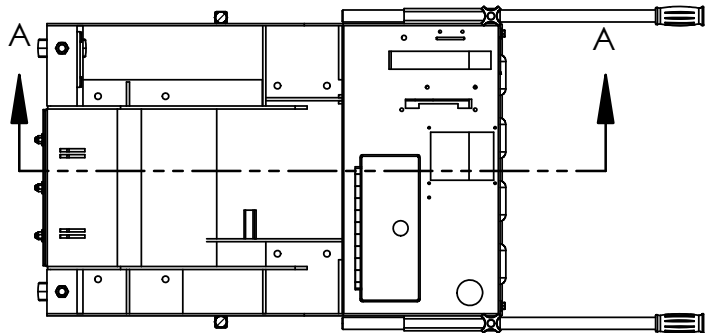

FRAME UPRIGHT ASSEMBLY, 6081002

ITEM NO.	PART NO.	DESCRIPTION	QTY.
1	6080012	FRAME UPRIGHT WELDMENT	1
2	7800809	MODIFIED THREADED KNOB	2
3	1800169	SERIAL NUMBER PLATE, US	1
4	2900096	RIVET, 3/32" DIA.	2
5	6013054	HANDLE BAR	2
6	2500636	HANDLE GRIP	2
7	6046036	REAR COVER	1
8	2901665	5/16"-18 X 3/4", HEX HEAD	4
9	2901697	5/16" LOCK WASHER	4
10	2901818	5/16" FLAT WASHER	4
11	2903121	BOLT, 5/8-11 X 6", SQUARE HEAD	2
12	2901741	HEX NUT, 5/8-11	8
13	7501695	DEPTH CONTROL CASTER	2
14	7600248	SKIRT	1
15	2901829	3/8" FLAT WASHER	6
16	2901747	3/8"-16 HEX LOCK NUT, NYLON INSERT	3
17	6070674	SPLASH GUARD RETAINING STRIP	1
18	2901660	3/8"-16 X 1 1/4" HEX	3