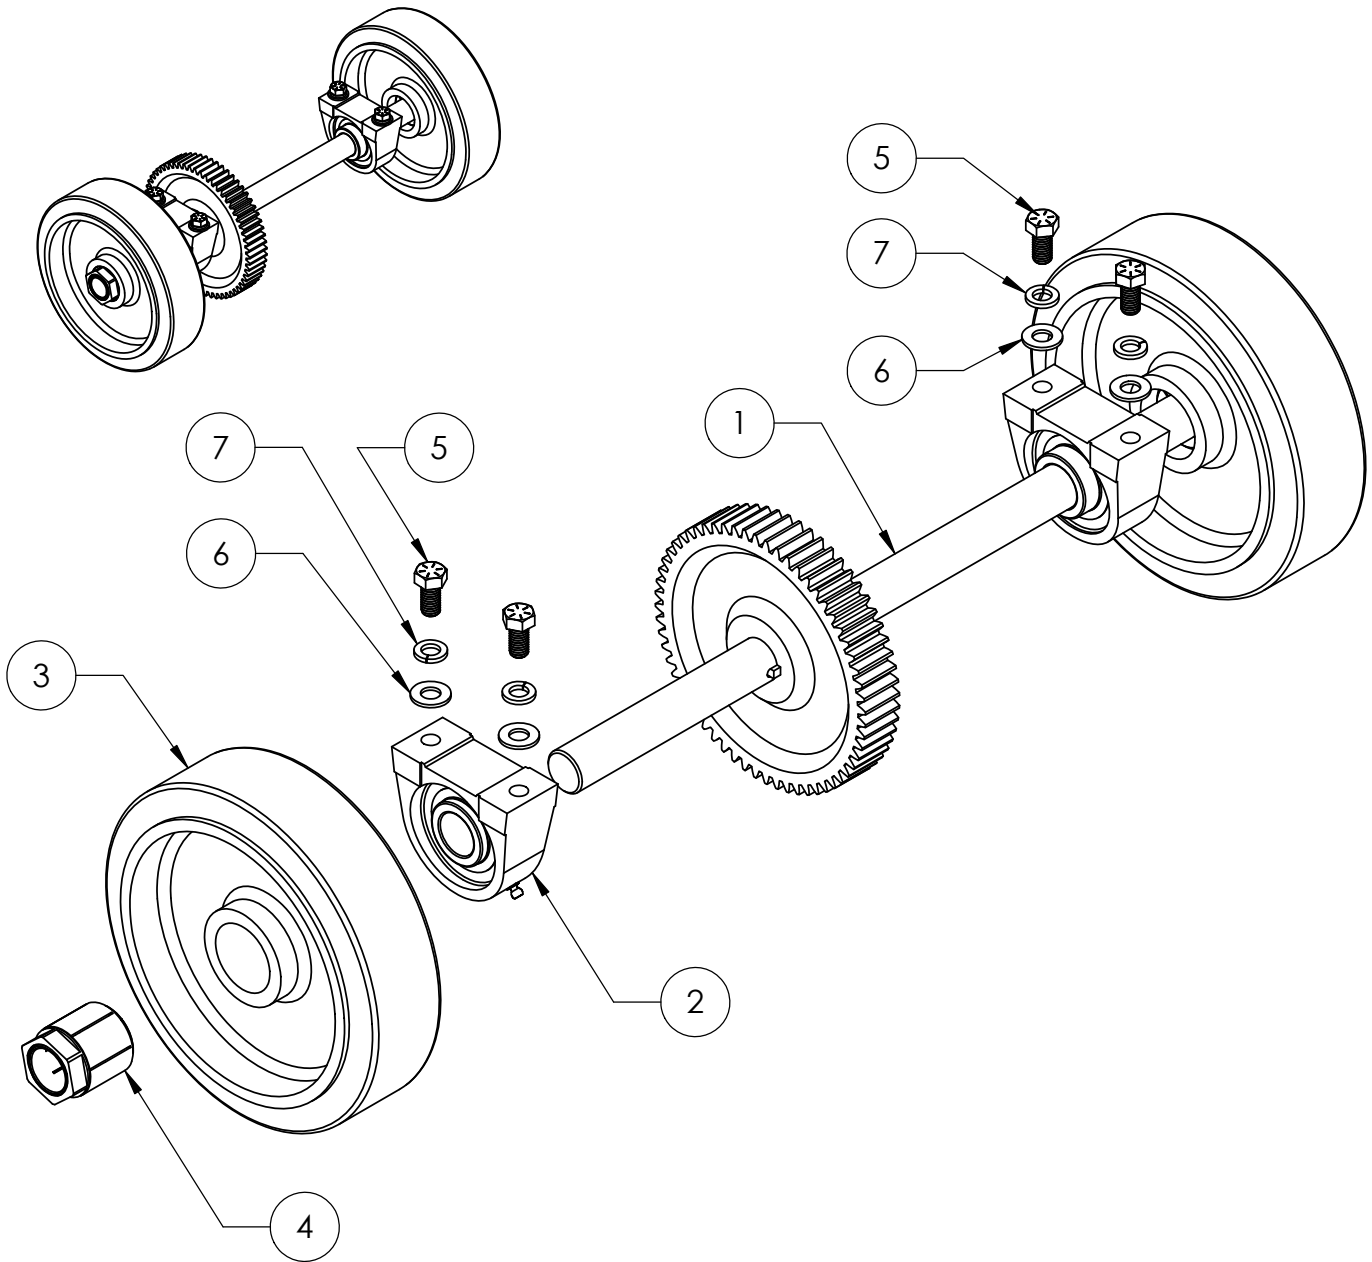

REAR AXLE ASSEMBLY, 6081008

ITEM NO.	PART NO.	DESCRIPTION	QTY.
1	6080008	REAR AXLE WELDMENT	1
2	2500158	BEARING, PILLOW BLOCK 1 1/4"	2
3	2500873	WHEEL, 10" REAR W/ 2" BORE	2
4	2500874	BUSHING, 1-1/4" TRANTORQUE	2
5	2901674	1/2"-13 X 1" HEX	4
6	2901830	1/2" FLAT WASHER	4
7	2901534	1/2" LOCK WASHER	4