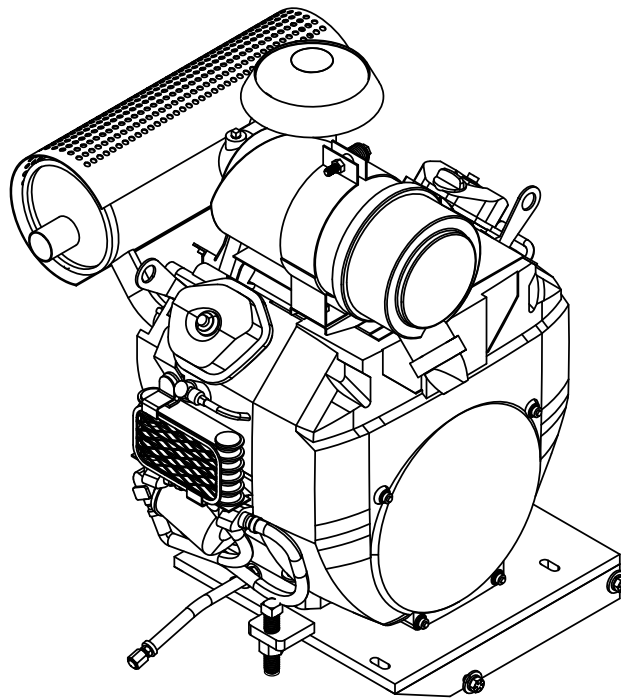

FRAME UPRIGHT ASSEMBLY, 6081002

FRAME UPRIGHT ASSEMBLY, 6081002

ITEM NO.	PART NO.	DESCRIPTION	QTY.
1	6080012	FRAME UPRIGHT WELDMENT	1
2	7800809	MODIFIED THREADED KNOB	2
3	1800169	SERIAL NUMBER PLATE, US	1
4	2900096	RIVET, 3/32" DIA.	2
5	6013054	HANDLE BAR	2
6	2500636	HANDLE GRIP	2
7	6046036	REAR COVER	1
8	2901665	5/16"-18 X 3/4", HEX HEAD	4
9	2901697	5/16" LOCK WASHER	4
10	2901818	5/16" FLAT WASHER	4
11	2903121	BOLT, 5/8-11 X 6", SQUARE HEAD	2
12	2901741	HEX NUT, 5/8-11	8
13	7501695	DEPTH CONTROL CASTER	2
14	7600248	SKIRT	1
15	2901829	3/8" FLAT WASHER	6
16	2901747	3/8"-16 HEX LOCK NUT, NYLON INSERT	3
17	6070674	SPLASH GUARD RETAINING STRIP	1
18	2901660	3/8"-16 X 1 1/4" HEX	3

DETAIL B
SCALE 1 : 4

ENGINE ASSEMBLY, 6081009

ENGINE ASSEMBLY, 6081009

ITEM NO.	PART NO.	DESCRIPTION	QTY.
1	6080009	ENGINE MOUNT PLATE	1
2	2600642	ENGINE	1
3	6048195	PULLY, 1 1/8" BORE	1
4	2900036	SET SCREW, 5/16-18 X 1/4", SOC.HD	2
5	2900079	BOLT, 3/8-16 x 2 1/4", HEX HEAD	4
6	2901829	FLAT WASHER, 3/8"	12
7	2901747	3/8-16 NYLOCK NUT	4
8	2907045	LOCK WASHER, 3/8"	4
9	2907044	BOLT, 3/8-16 X 1", HEX HEAD	4
10	2708046	MUFFLER	1
11	2900081	SET SCREW, 5/8-11 X 3", SQ. HEAD	1
12	2901741	HEX NUT, 5/8-11	1
13	6048043	OIL DRAIN HOSE	1
14	2701940	EXHAUST MANIFOLD GASKET	2
15	2703556	AIR CLEANER	1
15A	2701884	REPLACEMENT, PRE-AIR CLEANER CAP	-