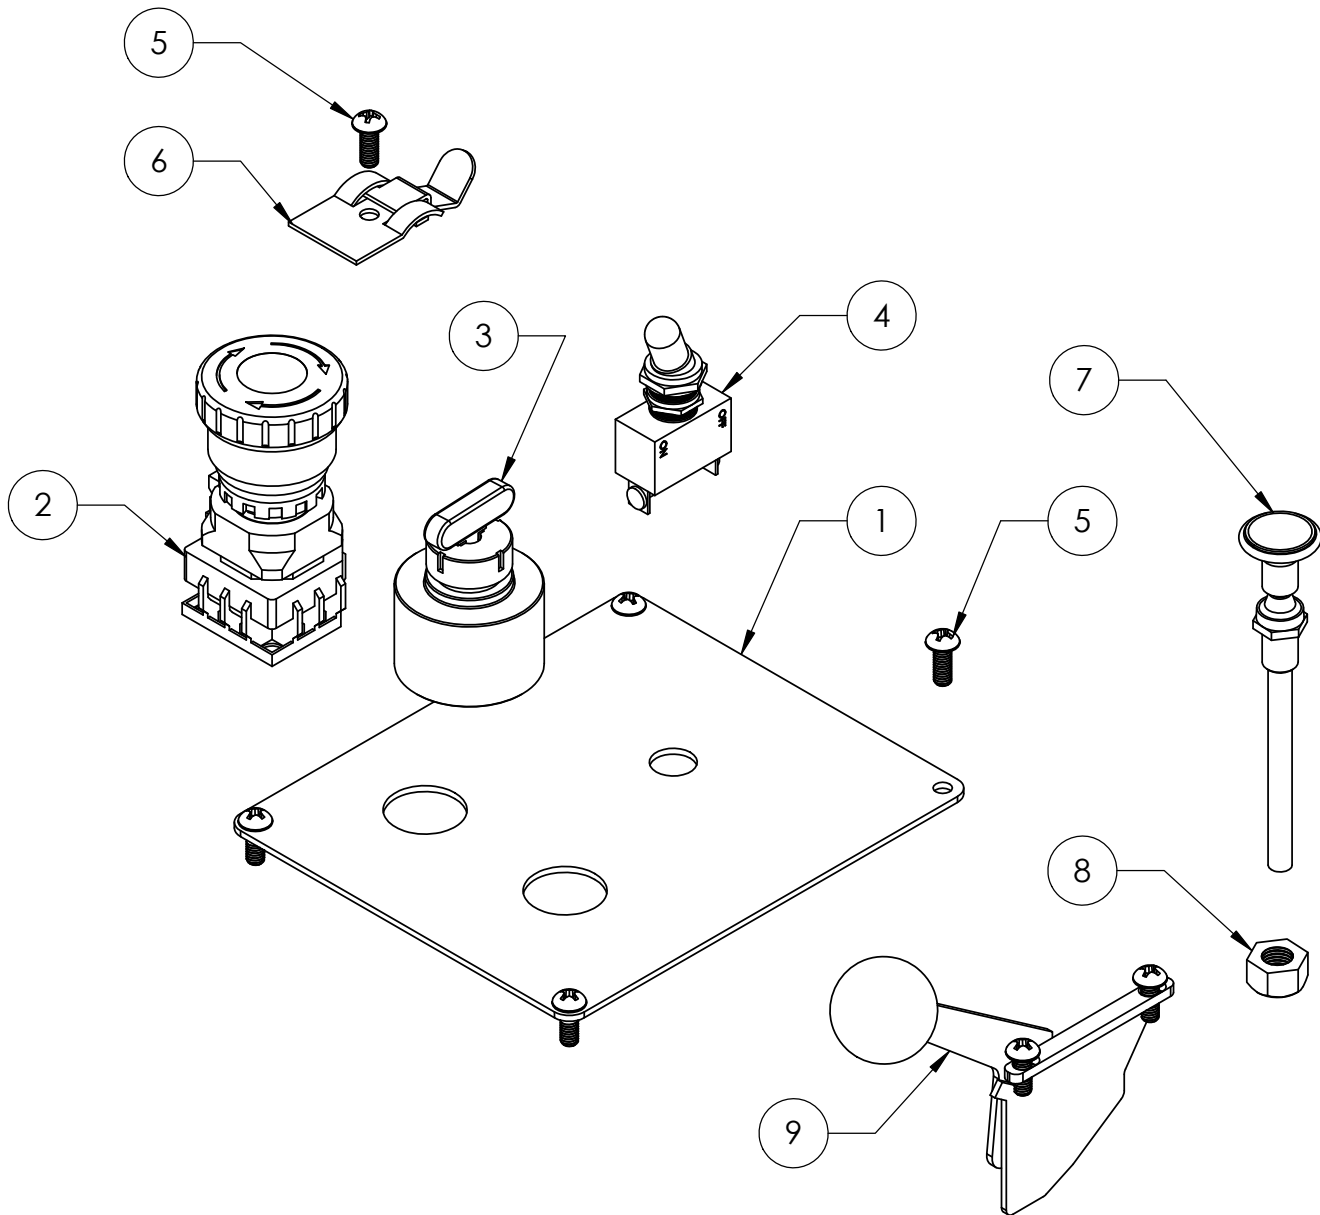

CONTROL PANEL ASSEMBLY, 7100954

ITEM NO.	PART NO.	DESCRIPTION	QTY.
1	6080011	SWITCH PLATE	1
2	2801367	E-STOP SWITCH	1
3	2704280	IGNITION SWITCH	1
4	7800728	WATER SAFETY SWITCH	1
5	2901142	#10-32 X 1/2", ROUND HEAD, PHILLIPS	7
6	2504069	SNAP DOWN LATCH	1
7	2500186	CHOKE CABLE	1
8	2900148	HEX NUT, 3/8-24"	1
9	2500752	THROTTLE CONTROL	1

CONTROL LEVER ASSEMBLY, 6081001

DETAIL A
SCALE 2 : 4.5

CONTROL LEVER ASSEMBLY, 6081001

ITEM NO.	PART NO.	DESCRIPTION	QTY.
1	6080017	LEVER SUPPORT WELDMENT	1
2	2501339	RUBBER SUPPORT MOUNT	1
3	6010055	FRICITION SPACER	1
4	6080018	SPEED CONTROL LEVER	1
5	2900153	FRICITION WASHER, 3/8"	3
6	2502132	BALL JOINT	1
7	6080019	ENGAGEMENT LEVER WELDMENT	1
8	2500002	LEVER GRIP	1
9	6010058	GATE PLATE	1
10	2506424	TRANSMISSION CABLE	1
11	7101441	CONTROL GRIP ASSEMBLY	1
12	2901808	BOLT, 3/8-16 X 1 3/4", HEX HEAD	1
13	2901829	FLAT WASHER, 3/8"	2
14	2901670	BOLT, 3/8-16 X 1 1/2, HEX HEAD	1
15	2901747	NYLOCK NUT, 3/8-16"	2
16	2901662	BOLT, 1/4-20 X 3/4", HEX HEAD	6
17	2901745	NYLOCK NUT, 1/4-20"	6
18	2901817	FLAT WASHER, 1/4"	6