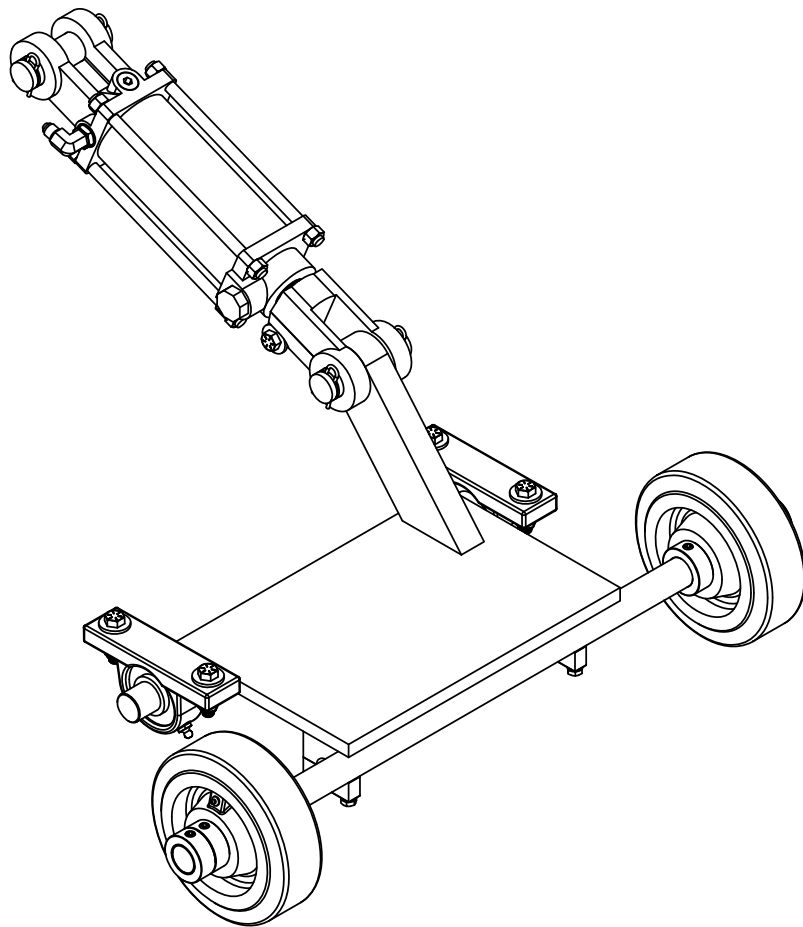

FRONT AXLE ASSEMBLY, 6081005

ITEM NO.	PART NO.	DESCRIPTION	QTY.
1	6080013	FRONT AXLE WELDMENT	1
1A	6093100	SPRAY BAR REMOVABLE CLAMP	2
1B	2901696	LOCK WASHER, 1/4"	4
1C	2901663	BOLT, 1/4-20 X 1 1/4", HEX HEAD	4
2	2500013	PILLOWBLOCK BEARING, 1"	2
3	2500299	WHEEL, 2 X 6 X 1"	2
4	2500009	SET COLLAR, 1" ID	6
5	2901670	BOLT, 3/8-16 X 1 1/2", HEX HEAD	4
6	2901747	NYLOCK NUT, 3/8-16"	4
7	2901829	FLAT WASHER, 3/8"	8
8	7101498	LIFT CYLINDER	1