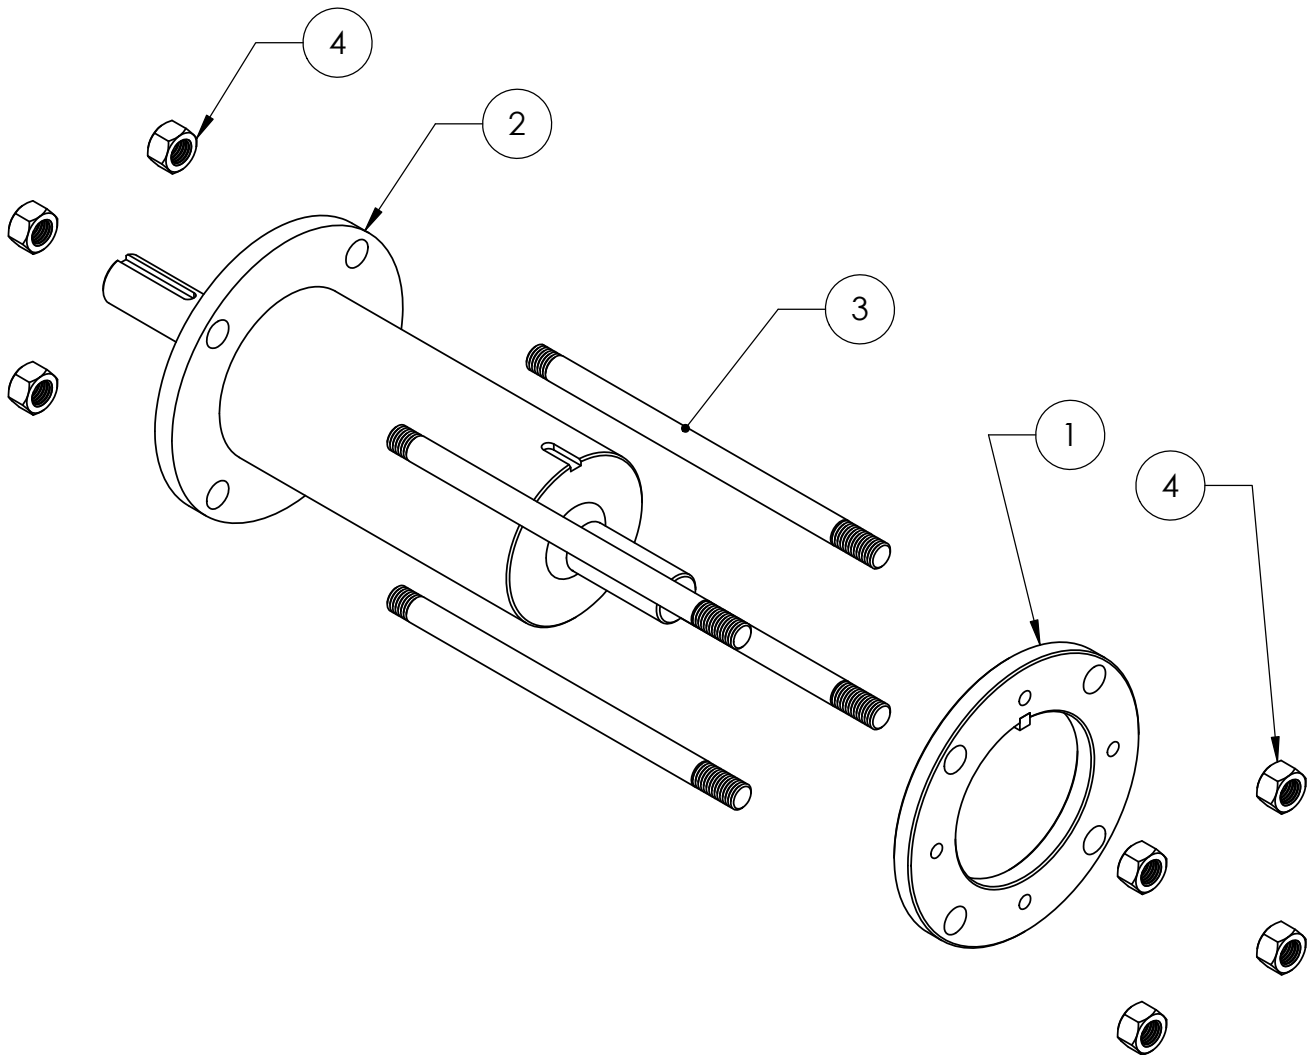

*NOTE: THESE ITEMS ARE PART OF 6081003.

BLADE SHAFT ASSEMBLY, 6081011

ITEM NO.	PART NO.	DESCRIPTION	QTY.
1	2705403	PILLOW BLOCK BEARING	2
2	2901675	BOLT, 1/2-13 X 2 1/2", HEX HEAD	4
3	2901749	NYLOCK NUT, 1/2-13"	4
4	2901830	FLAT WASHER, 1/2"	8
5	7100123	BLADE SHAFT SUBASSEMBLY	1

SOLD SEPARATELY			
ITEM NO.	PART NO.	DESCRIPTION	QTY.
6	2504720	HOIST RING	1
7	7501108	BLADE SHAFT STAND	1

BLADE SHAFT, 7100123

ITEM NO.	PART NO.	DESCRIPTION	QTY.
1	7600133	FLANGE, BLADE SHAFT	1
2	7600182	BLADE SHAFT	1
3	7600183	ROD, THREAD, 3/4-16, 12.75 LONG	4
4	2900846	HEX NUT, 3/4-16"	8