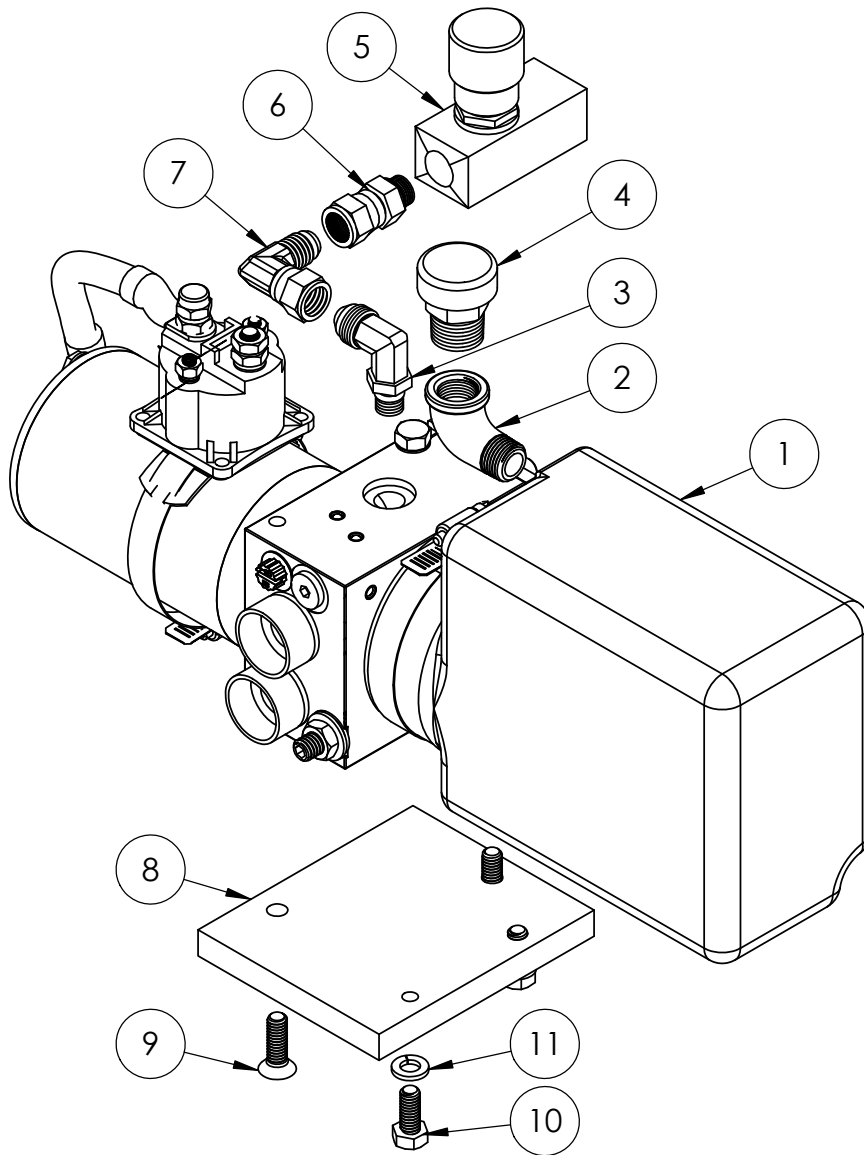

LIFT PUMP ASSEMBLY, 7101830

ITEM NO.	PART NO.	DESCRIPTION	QTY.
1	2600724	ELECTRO/HYD PUMP W/TANK	1
2	3201356	STREET ELBOW, 3/8"	1
3	2704347	MB-MJ-90-4-6	1
4	2706069	BREATHER, 1/2" MNPT	1
5	2708404	VALVE, LIFT/LOWER	1
6	2703692	ADAPTER, MB-FJX-6-6	1
7	2703514	ADAPTER, MJ-FJX-90-6-6	1
8	7601339	PUMP MOUNT PLATE	1
9	2900174	CAP SCREW, FLAT HEAD, 5/16-18 X 1"	2
10	2901665	5/16"-18 X 3/4", HEX HEAD	2
11	2901697	5/16" LOCK WASHER	2