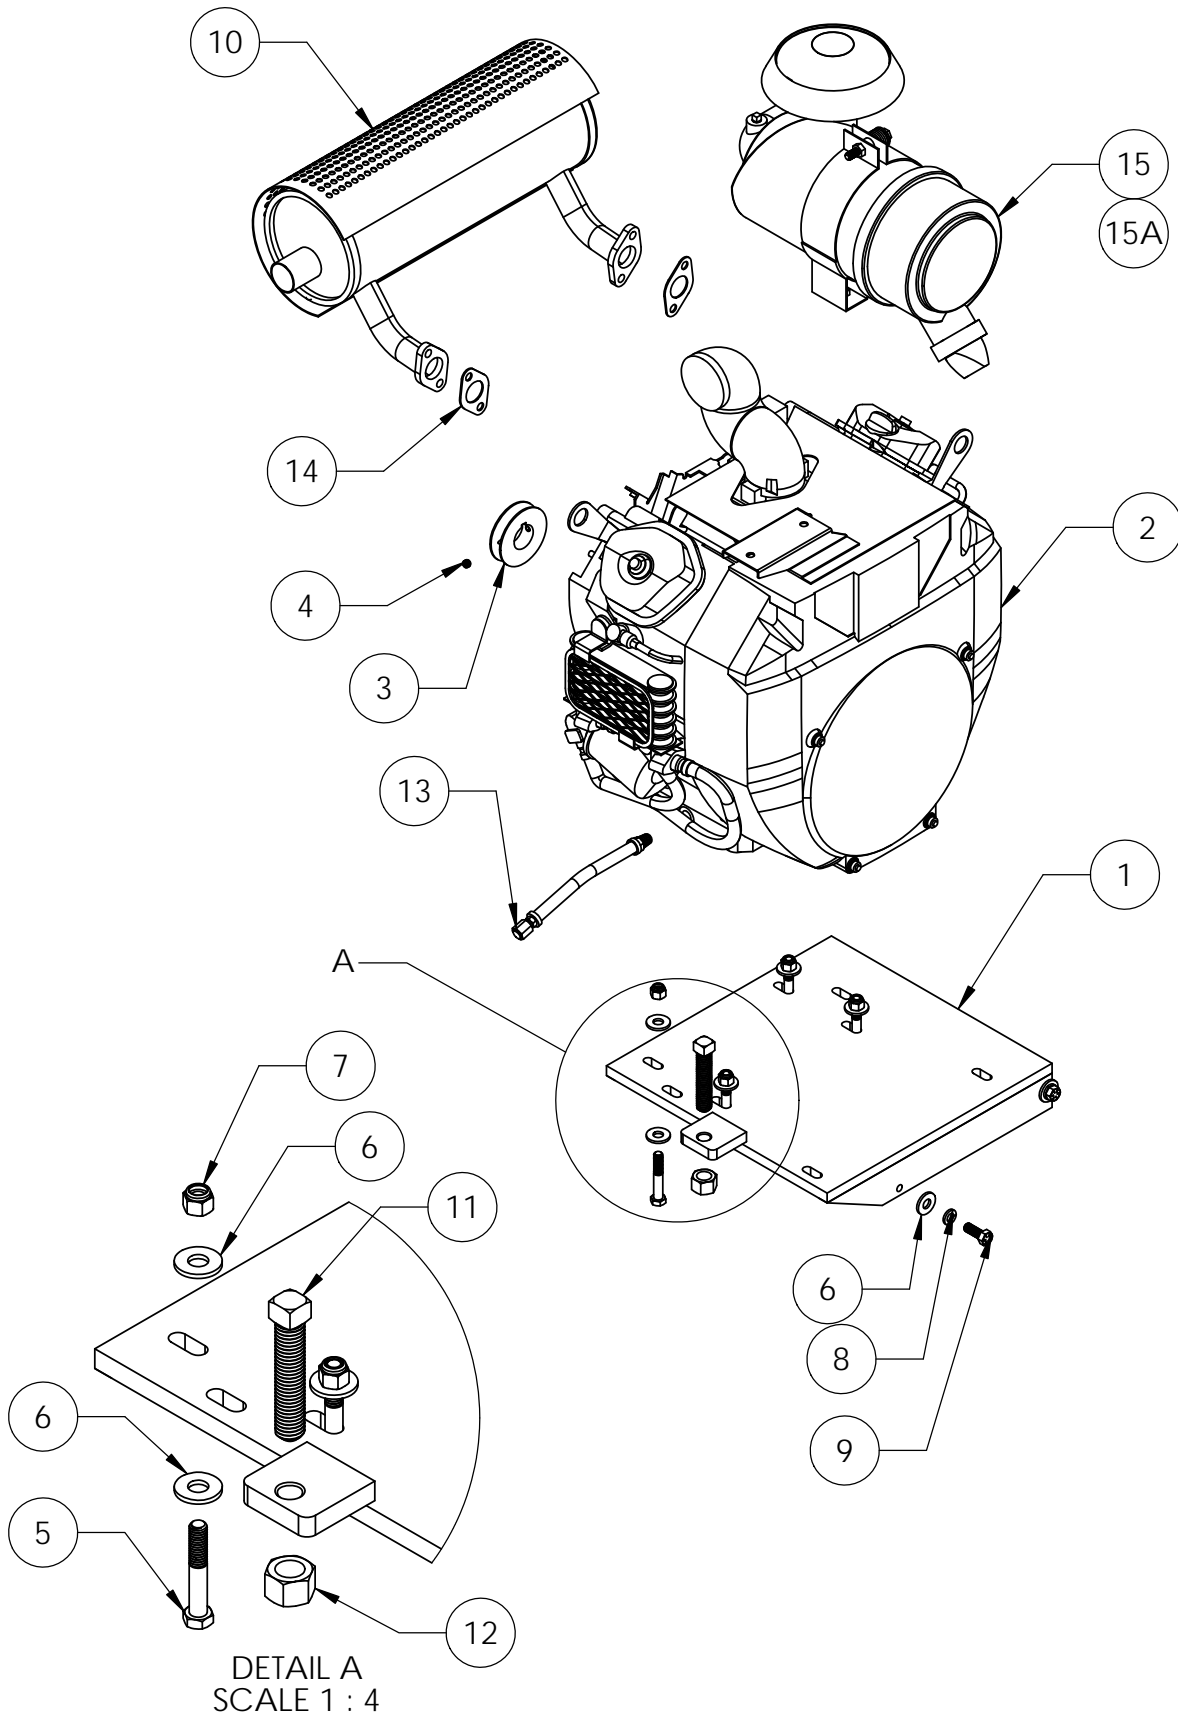

FRAME UPRIGHT ASSEMBLY, 6081002

FRAME UPRIGHT ASSEMBLY, 6081002

ITEM NO.	PART NO.	DESCRIPTION	QTY.
1	6080012	FRAME UPRIGHT WELDMENT	1
2	7800809	MODIFIED THREADED KNOB	2
3	1800169	SERIAL NUMBER PLATE, US	1
4	2900096	RIVET, 3/32" DIA.	2
5	6013054	HANDLE BAR	2
6	2500636	HANDLE GRIP	2
7	6046036	REAR COVER	1
8	2901665	5/16"-18 X 3/4", HEX HEAD	4
9	2901697	5/16" LOCK WASHER	4
10	2901818	5/16" FLAT WASHER	4
11	2903121	BOLT, 5/8-11 X 6", SQUARE HEAD	2
12	2901741	HEX NUT, 5/8-11	8
13	7501695	DEPTH CONTROL CASTER	2
14	7600248	SKIRT	1
15	2901829	3/8" FLAT WASHER	6
16	2901747	3/8"-16 HEX LOCK NUT, NYLON INSERT	3
17	6070674	SPLASH GUARD RETAINING STRIP	1
18	2901660	3/8"-16 X 1 1/4" HEX	3

DETAIL B
SCALE 1 : 4

ENGINE ASSEMBLY, 6081009

ENGINE ASSEMBLY, 6081009

ITEM NO.	PART NO.	DESCRIPTION	QTY.
1	6080009	ENGINE MOUNT PLATE	1
2	2600642	ENGINE	1
3	6048195	PULLY, 1 1/8" BORE	1
4	2900036	SET SCREW, 5/16-18 X 1/4", SOC.HD	2
5	2900079	BOLT, 3/8-16 x 2 1/4", HEX HEAD	4
6	2901829	FLAT WASHER, 3/8"	12
7	2901747	3/8-16 NYLOCK NUT	4
8	2907045	LOCK WASHER, 3/8"	4
9	2907044	BOLT, 3/8-16 X 1", HEX HEAD	4
10	2708046	MUFFLER	1
11	2900081	SET SCREW, 5/8-11 X 3", SQ. HEAD	1
12	2901741	HEX NUT, 5/8-11	1
13	6048043	OIL DRAIN HOSE	1
14	2701940	EXHAUST MANIFOLD GASKET	2
15	2703556	AIR CLEANER	1
15A	2701884	REPLACEMENT, PRE-AIR CLEANER CAP	-