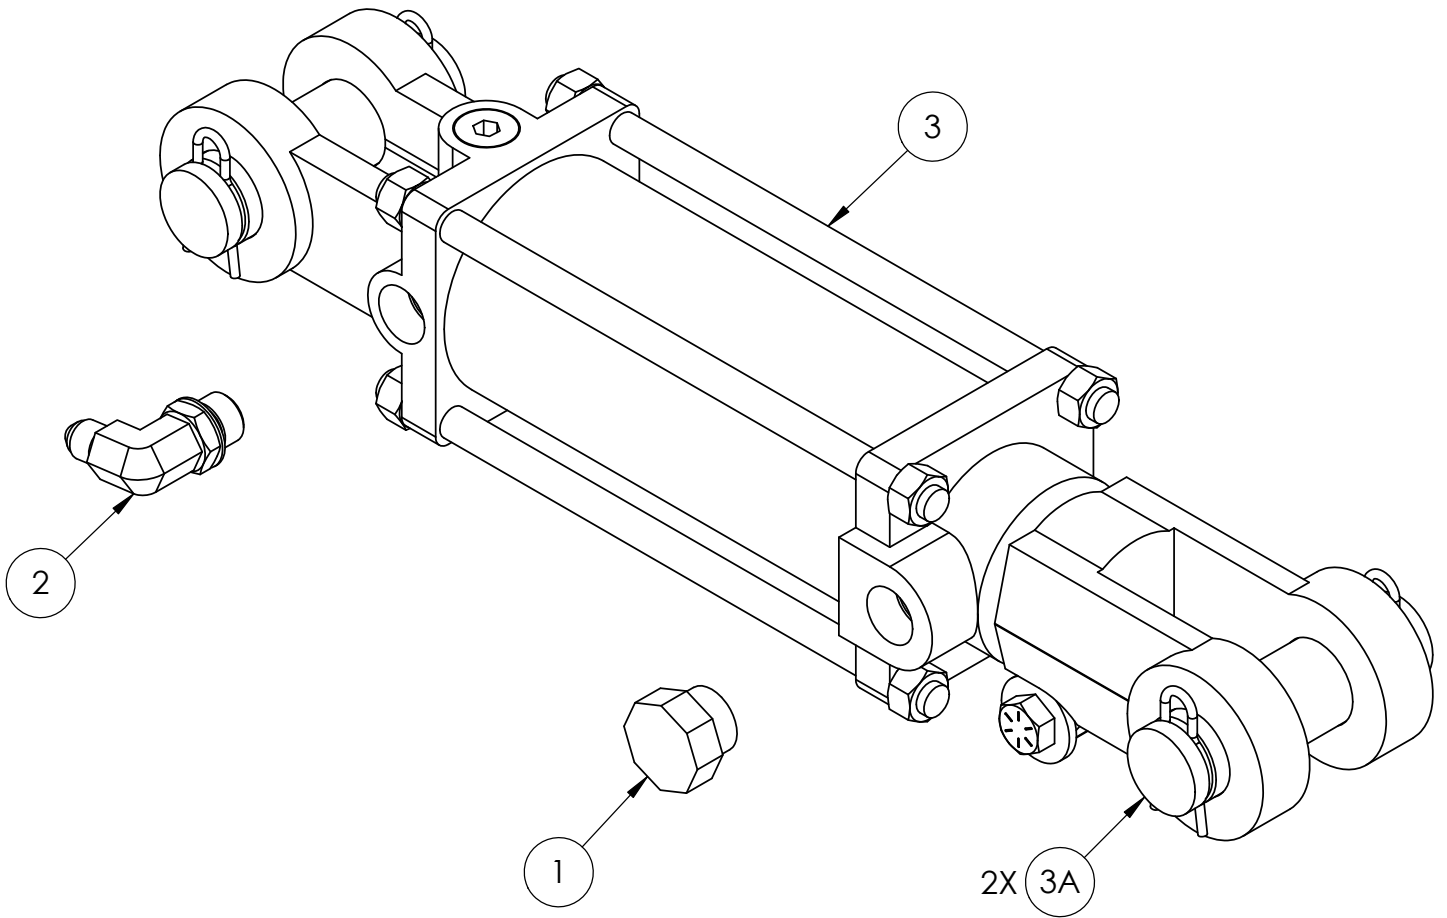

LIFT CYLINDER, 7101498

ITEM NO.	PART NO.	DESCRIPTION	QTY.
1	3203151	BREATHER, SIZE 8	1
2	3202307	ADAPTER, MB-MJ-90-8-4	1
3	2705371	CYLINDER, 2 X 4, TIE ROD	1
3A	3201866	REPLACEMENT CYLINDER PIN	-