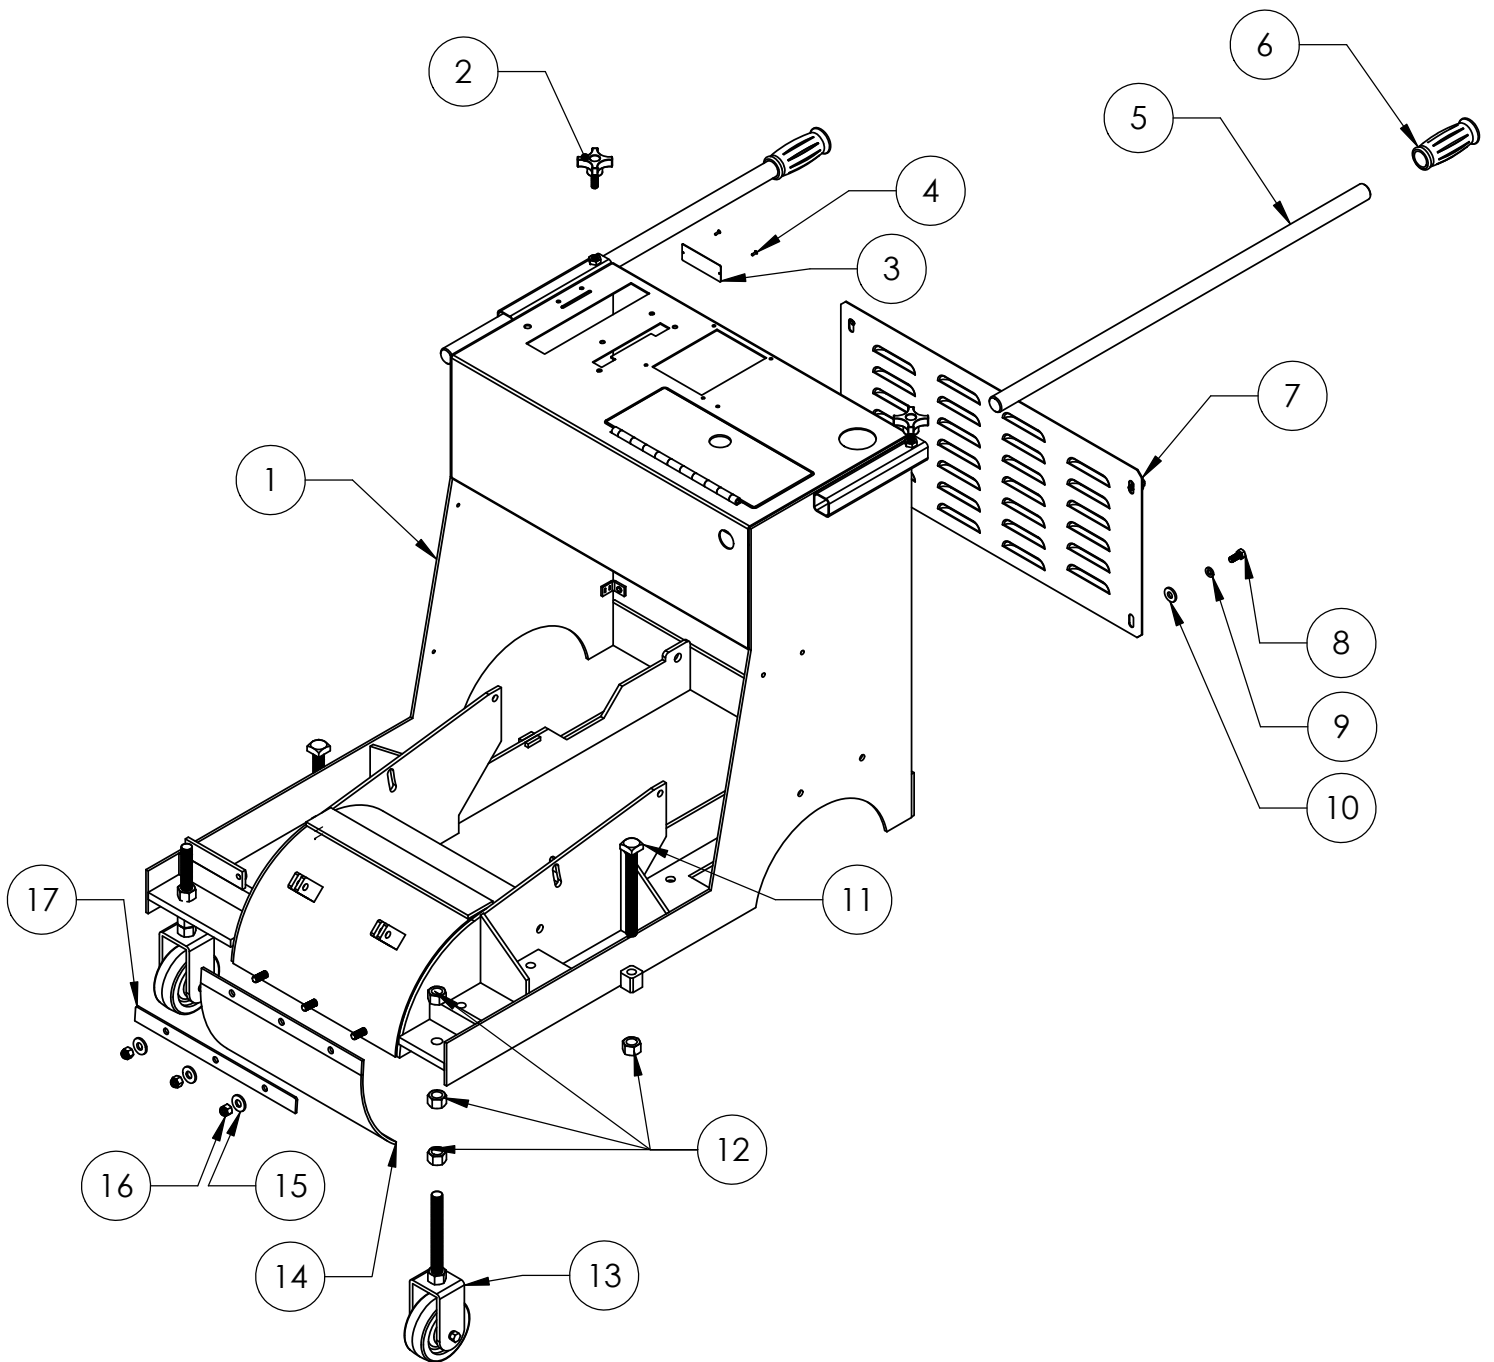

FRAME UPRIGHT ASSEMBLY, 6081002

FRAME UPRIGHT ASSEMBLY, 6081002

ITEM NO.	PART NO.	DESCRIPTION	QTY.
1	6080012	FRAME UPRIGHT WELDMENT	1
2	7800809	MODIFIED THREADED KNOB	2
3	1800169	SERIAL NUMBER PLATE, US	1
4	2900096	RIVET, 3/32" DIA.	2
5	6013054	HANDLE BAR	2
6	2500636	HANDLE GRIP	2
7	6046036	REAR COVER	1
8	2901665	5/16"-18 X 3/4", HEX HEAD	4
9	2901697	5/16" LOCK WASHER	4
10	2901818	5/16" FLAT WASHER	4
11	2903121	BOLT, 5/8-11 X 6", SQUARE HEAD	2
12	2901741	HEX NUT, 5/8-11	8
13	7501695	DEPTH CONTROL CASTER	2
14	7600248	SKIRT	1
15	2901829	3/8" FLAT WASHER	6
16	2901747	3/8"-16 HEX LOCK NUT, NYLON INSERT	3
17	6070674	SPLASH GUARD RETAINING STRIP	1
18	2901660	3/8"-16 X 1 1/4" HEX	3