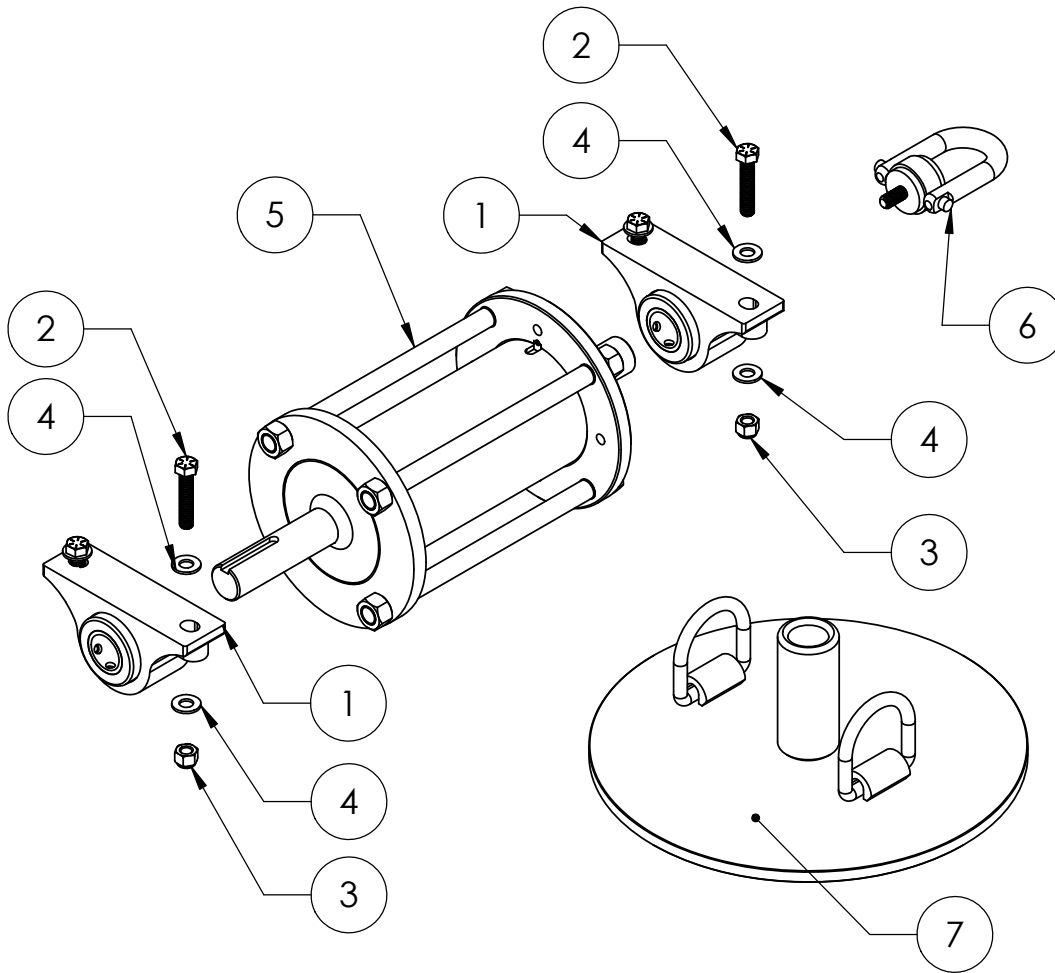

LIFT PUMP ASSEMBLY (OLD STYLE), 7101829

LIFT PUMP ASSEMBLY (OLD STYLE), 7101829

ITEM NO.	PART NO.	DESCRIPTION	QTY.
1	2600692	ELECTO/HYD. PUMP W/TANK, LIFT PUMP	1
2	2706599	BREATHER, 3/8" MNPT	1
3	3200057	ELBOW, 1/4"PIPE TO 1/4" JIC	1
4	3200056	FLOW CONTROL VALVE, 1/4" NPT	1
5	3200758	ADAPTER, 1/4"M. TO 1/4"MPT	1
6	3201094	HEX SOCKET PLUG, 1/8"	1
7	3201356	STREET ELBOW, 3/8"	1
8	3205636	CAVITY PLUG	1
9	2901818	5/16" FLAT WASHER	3
10	2901697	5/16" LOCK WASHER	3
11	2901665	5/16"-18 X 3/4", HEX HEAD	3
12*	6048358	CABLE, ASSEMBLY, 18" BLACK	1
13	3205737	HYDRAULIC HOSE, 16"L	1
14*	6080100	CABLE ASSEMBLY, 18" RED	1

*NOTE: THESE ITEMS ARE PART OF 6081003.

BLADE SHAFT ASSEMBLY, 6081011

ITEM NO.	PART NO.	DESCRIPTION	QTY.
1	2705403	PILLOW BLOCK BEARING	2
2	2901675	BOLT, 1/2-13 X 2 1/2", HEX HEAD	4
3	2901749	NYLOCK NUT, 1/2-13"	4
4	2901830	FLAT WASHER, 1/2"	8
5	7100123	BLADE SHAFT SUBASSEMBLY	1