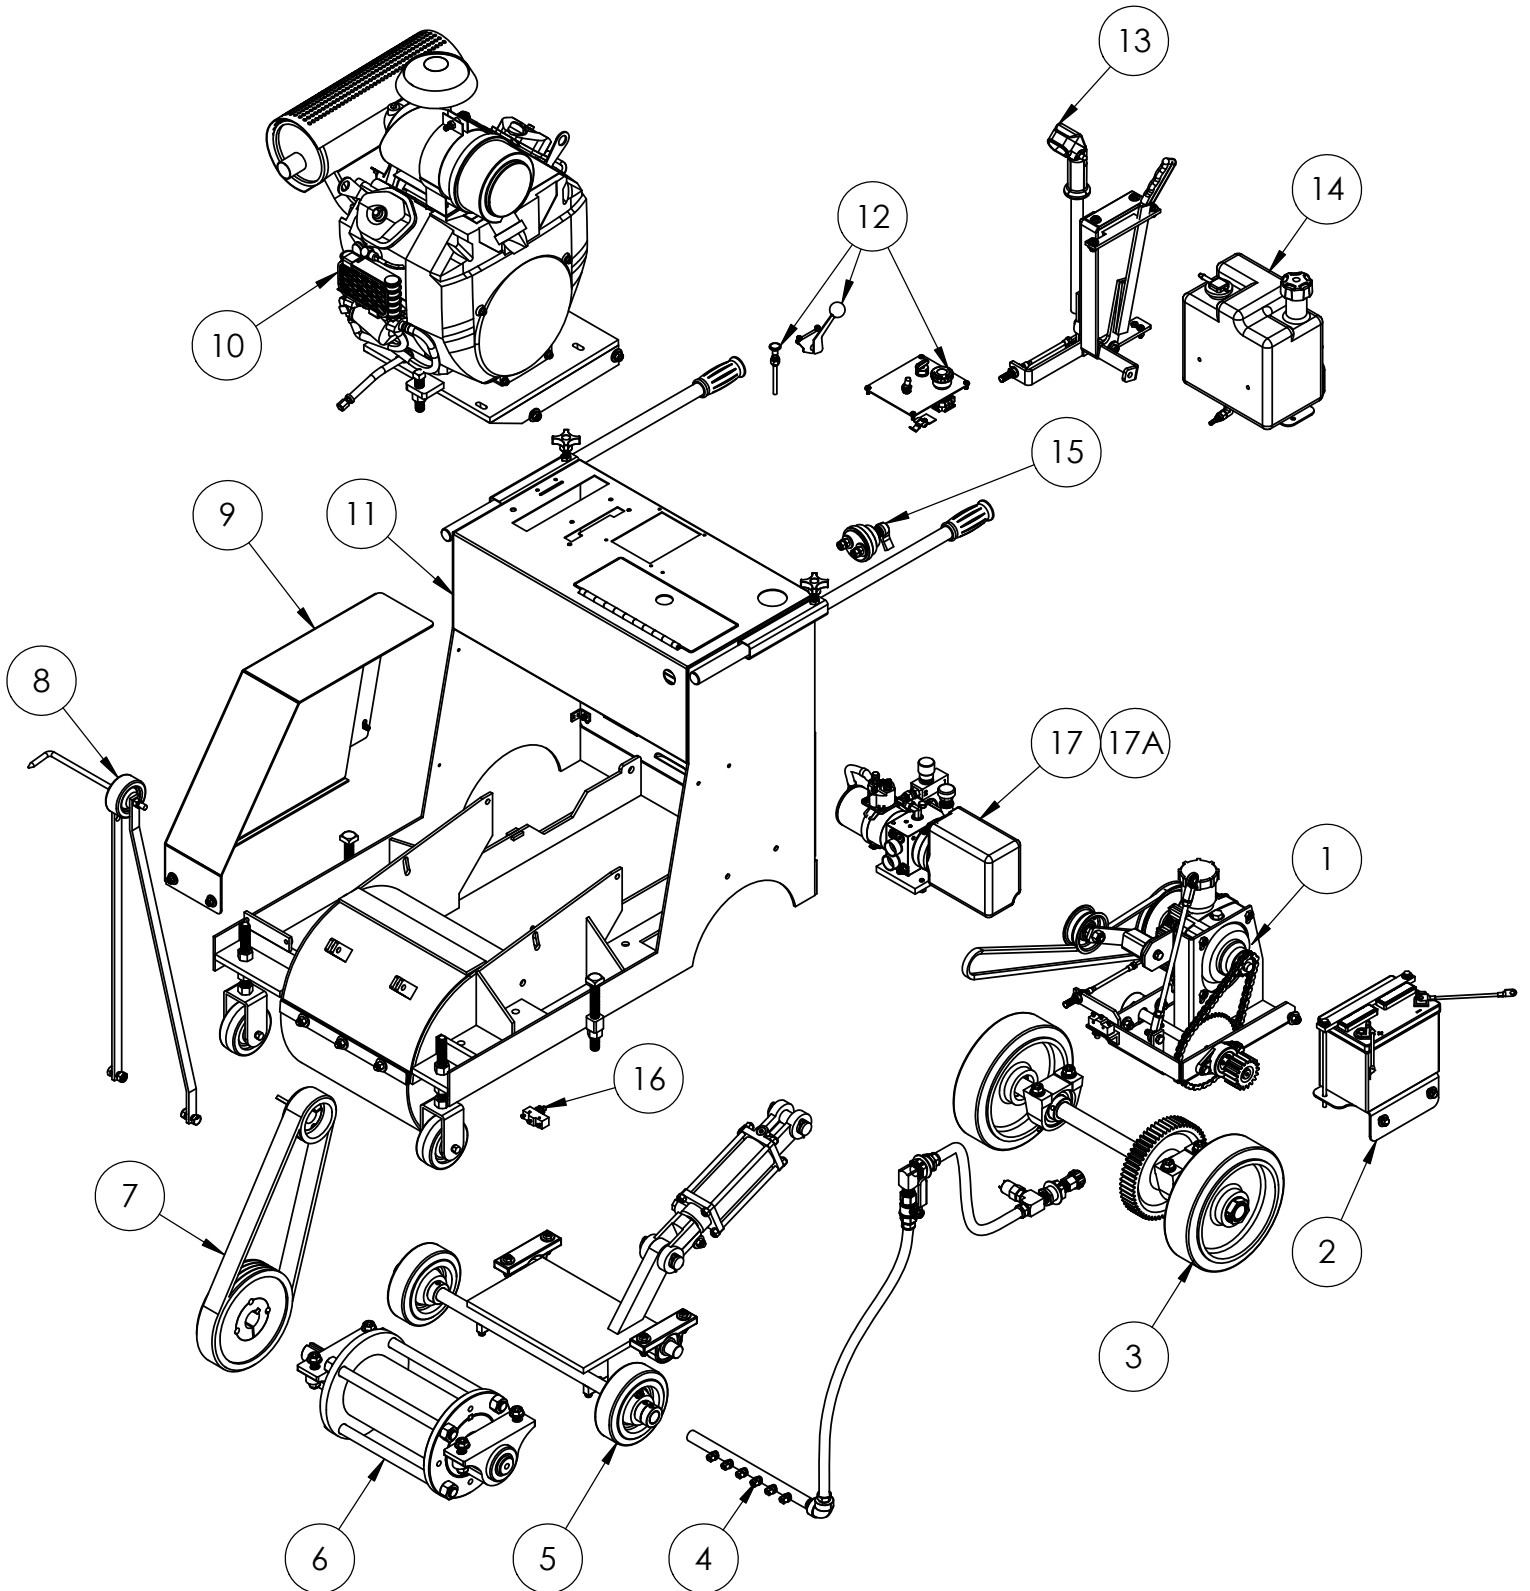

CG-1G24, 5803003

CG-1G24, 5803003

ITEM NO.	PART NO.	DESCRIPTION	QTY.	PG. NO.
1	6081007	REAR DRIVE ASSEMBLY	1	15-16
2	7101443	BATTERY ASSEMBLY	1	26
3	6081008	REAR AXLE ASSEMBLY	1	19
4	6081004	WATER SUPPLY	1	34
5	6081005	FRONT AXLE ASSEMBLY	1	20-21
6	6081011	BLADE SHAFT ASSEMBLY	1	31
7	6081010	BELT DRIVE ASSEMBLY	1	13
8	6048080	POINTER ASSEMBLY	1	-
9	6081015	BELT GUARD	1	33
10	6081009	ENGINE ASSEMBLY	1	9-10
11	6081002	FRAME UPRIGHT ASSEMBLY	1	11-12
12	7100954	CONTROL PANEL	1	22
13	6081001	CONTROL LEVER ASSEMBLY	1	23-24
14	7101442	FUEL TANK ASSEMBLY	1	14
15	2800565	BATTERY DISCONNECT SWITCH	1	-
16	2800926	LIMIT SWITCH	1	-
17	7101830	LIFT PUMP ASSEMBLY	1	27-28
17A	7101829	LIFT PUMP ASSEMBLY (OLD STYLE)	1	29-30