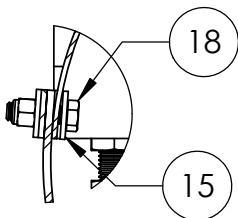

CG-1 GENERAL INFORMATION, 7300095 (APPROX DIMS, WEIGHT & VOLUMES)

DIMENSIONS	INCHES	FEET	MILLIMETERS	METERS
LENGTH	42.87 IN.	3.57 FT.	1088.83 mm	1.09 m
HEIGHT	41.78 IN.	3.48 FT.	1061.12 mm	1.06 m
WIDTH	27.23 IN.	2.70 FT.	691.73 mm	0.69 m

WEIGHT	LBS	TONS	KILOGRAMS	METRIC TONS
FULLY LOADED	800 LBS	0.4	362.87 kg	0.36 Mg

CUTTING WIDTH	10 IN.	25.40 cm
BLADE DIAMETER	12 IN.	30.48 cm

VOLUME	GALLONS	LITERS
FUEL TANK	1.5 GAL.	5.68 L

CG-1G24, 5803003

CG-1G24, 5803003

ITEM NO.	PART NO.	DESCRIPTION	QTY.	PG. NO.
1	6081007	REAR DRIVE ASSEMBLY	1	15-16
2	7101443	BATTERY ASSEMBLY	1	26
3	6081008	REAR AXLE ASSEMBLY	1	19
4	6081004	WATER SUPPLY	1	34
5	6081005	FRONT AXLE ASSEMBLY	1	20-21
6	6081011	BLADE SHAFT ASSEMBLY	1	31
7	6081010	BELT DRIVE ASSEMBLY	1	13
8	6048080	POINTER ASSEMBLY	1	-
9	6081015	BELT GUARD	1	33
10	6081009	ENGINE ASSEMBLY	1	9-10
11	6081002	FRAME UPRIGHT ASSEMBLY	1	11-12
12	7100954	CONTROL PANEL	1	22
13	6081001	CONTROL LEVER ASSEMBLY	1	23-24
14	7101442	FUEL TANK ASSEMBLY	1	14
15	2800565	BATTERY DISCONNECT SWITCH	1	-
16	2800926	LIMIT SWITCH	1	-
17	7101830	LIFT PUMP ASSEMBLY	1	27-28
17A	7101829	LIFT PUMP ASSEMBLY (OLD STYLE)	1	29-30

FRAME UPRIGHT ASSEMBLY, 6081002

FRAME UPRIGHT ASSEMBLY, 6081002

ITEM NO.	PART NO.	DESCRIPTION	QTY.
1	6080012	FRAME UPRIGHT WELDMENT	1
2	7800809	MODIFIED THREADED KNOB	2
3	1800169	SERIAL NUMBER PLATE, US	1
4	2900096	RIVET, 3/32" DIA.	2
5	6013054	HANDLE BAR	2
6	2500636	HANDLE GRIP	2
7	6046036	REAR COVER	1
8	2901665	5/16"-18 X 3/4", HEX HEAD	4
9	2901697	5/16" LOCK WASHER	4
10	2901818	5/16" FLAT WASHER	4
11	2903121	BOLT, 5/8-11 X 6", SQUARE HEAD	2
12	2901741	HEX NUT, 5/8-11	8
13	7501695	DEPTH CONTROL CASTER	2
14	7600248	SKIRT	1
15	2901829	3/8" FLAT WASHER	6
16	2901747	3/8"-16 HEX LOCK NUT, NYLON INSERT	3
17	6070674	SPLASH GUARD RETAINING STRIP	1
18	2901660	3/8"-16 X 1 1/4" HEX	3