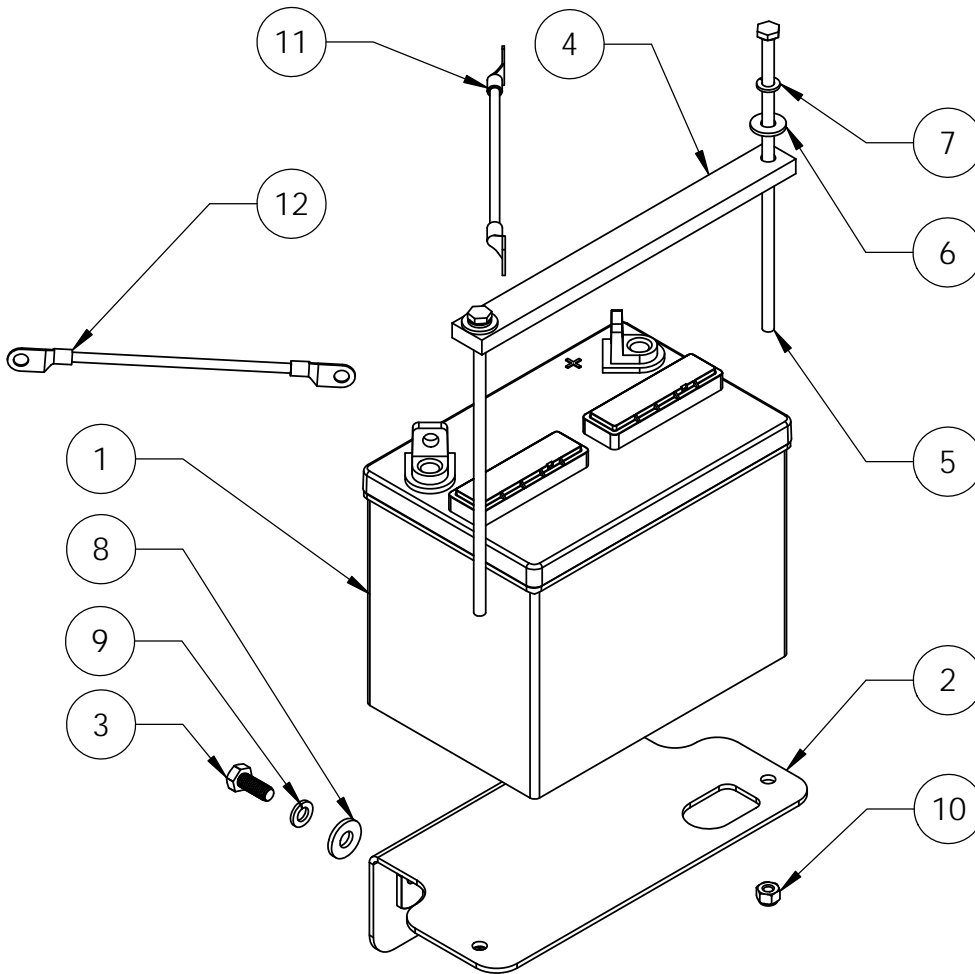

BATTERY ASSEMBLY, 7101443

ITEM NO.	PART NO.	DESCRIPTION	QTY.
1	2506691	BATTERY, 12V	1
2	6048327	BRACKET	1
3	2900329	BOLT, M8-1.25 X 20, HEX HEAD	2
4	4646122	BATTERY SUPPORT	1
5	2901405	BOLT, 1/4-20 X 7 1/2" HEX HEAD	2
6	2901817	FLAT WASHER, 1/4"	2
7	2901696	LOCK WASHER, 1/4"	2
8	2901818	FLAT WASHER, 5/16"	2
9	2901697	LOCK WASHER, 5/16"	2
10	2901745	NYLOCK NUT, 1/4-20"	2
11	6080100	BATTERY CABLE, RED, 18"	1
12	6048358	BATTERY CABLE, BLACK, 18"	1