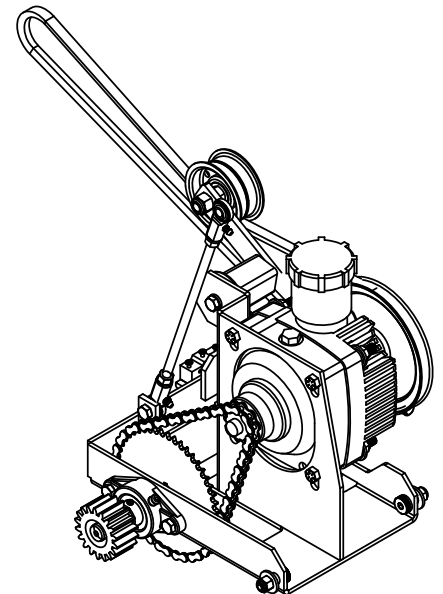

REAR DRIVE ASSEMBLY, 6081007

DETAIL A
SCALE 2 : 5

DETAIL B
SCALE 2 : 5

REAR DRIVE ASSEMBLY, 6081007

ITEM NO.	PART NO.	DESCRIPTION	QTY.
1	6080007	TRANSMISSION PLATFORM	1
2	6081006	TRANSMISSION ASSEMBLY	1
3	2500018	SPROCKET, 48 TEETH W/ SETSCREWS	1
4	2500011	BEARING, 3/4" FLANGE BLOCK	2
5	6048232	CHAIN	1
6	2900588	SHOULDER BOLT, 1/2 X 1/2"	2
7	2901829	3/8" FLAT WASHER	6
8	2901747	3/8"-16 HEX LOCK NUT, NYLON INSERT	7
9	2901660	3/8"-16 X 1 1/4" HEX	6
10	2502666	IDLER TENSIONER	1
11	2907045	3/8" LOCK WASHER	1
12	2901749	1/2"-13 HEX LOCK NUT, NYLON INSERT	1
13	2901680	1/2"-13 X 2", HEX HEAD	1
14	2502566	IDLER PULLEY, 2 3/4" FLAT	1
15	6010170	KEY, SQ. 3/16 X 1"L	1
16	6010703	TRANSMISSION LINKAGE ASSEMBLY	1
17	2506423	V-BELT	1
18	2506424	TRANSMISSION CABLE	1
19	2502132	BALL JOINT 1/4-28 X 10-32	1
20	2901695	1/2"-13 HEX NUT	1
21	2900056	SET SCREW, 1/2-20 X 1/4"L	4
22	7800236	TRANSMISSION JACKSHAFT 18T	1
23	2800926	LIMIT SWITCH	1

DETAIL C
SCALE 1 : 4

TRANSMISSION ASSEMBLY, 6081006

ITEM NO.	PART NO.	DESCRIPTION	QTY.
1	2600015	TRANSMISSION	1
2	2900068	WOODRUFF KEY	2
3	2500016	PULLY, 6"	1
4	6048211	SHIFT LEVER	1
5	2500017	SPROCKET, 12 TEETH	1
6	2901743	3/8"-16 X 3 1/2" HEX, 1" THREAD	4
7	2901747	3/8"-16 HEX LOCK NUT, NYLON INSERT	5
8	2901829	3/8" FLAT WASHER	4
9	2900056	SET SCREW, 1/2-20 X 1/4"L	3