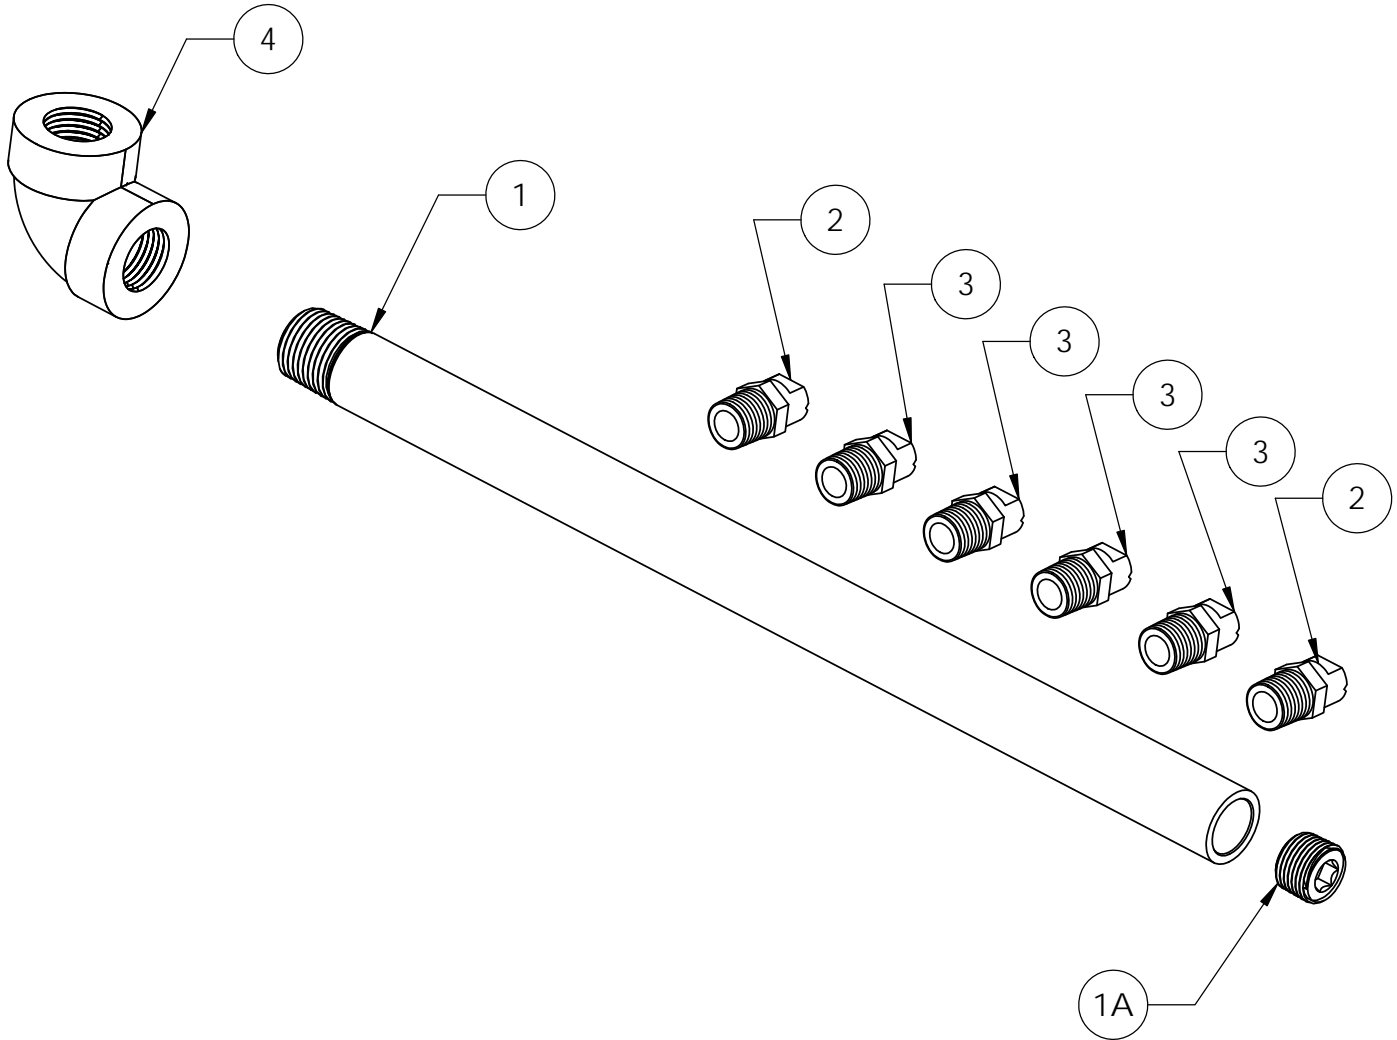

SPRAY BAR, 6080016

ITEM NO.	PART NO.	DESCRIPTION	QTY.
1	6080015	SPRAY PIPE WELDMENT	1
1 A	3200476	PIPE PLUG, 3/8"	1
2	2504610	NOZZLE, SPRAY, H1/4-8030	2
3	2502263	NOZZLE, SPRAY, H1/4-8015	4
4	3202046	ELBOW, PIPE, 1/2", 90°	1