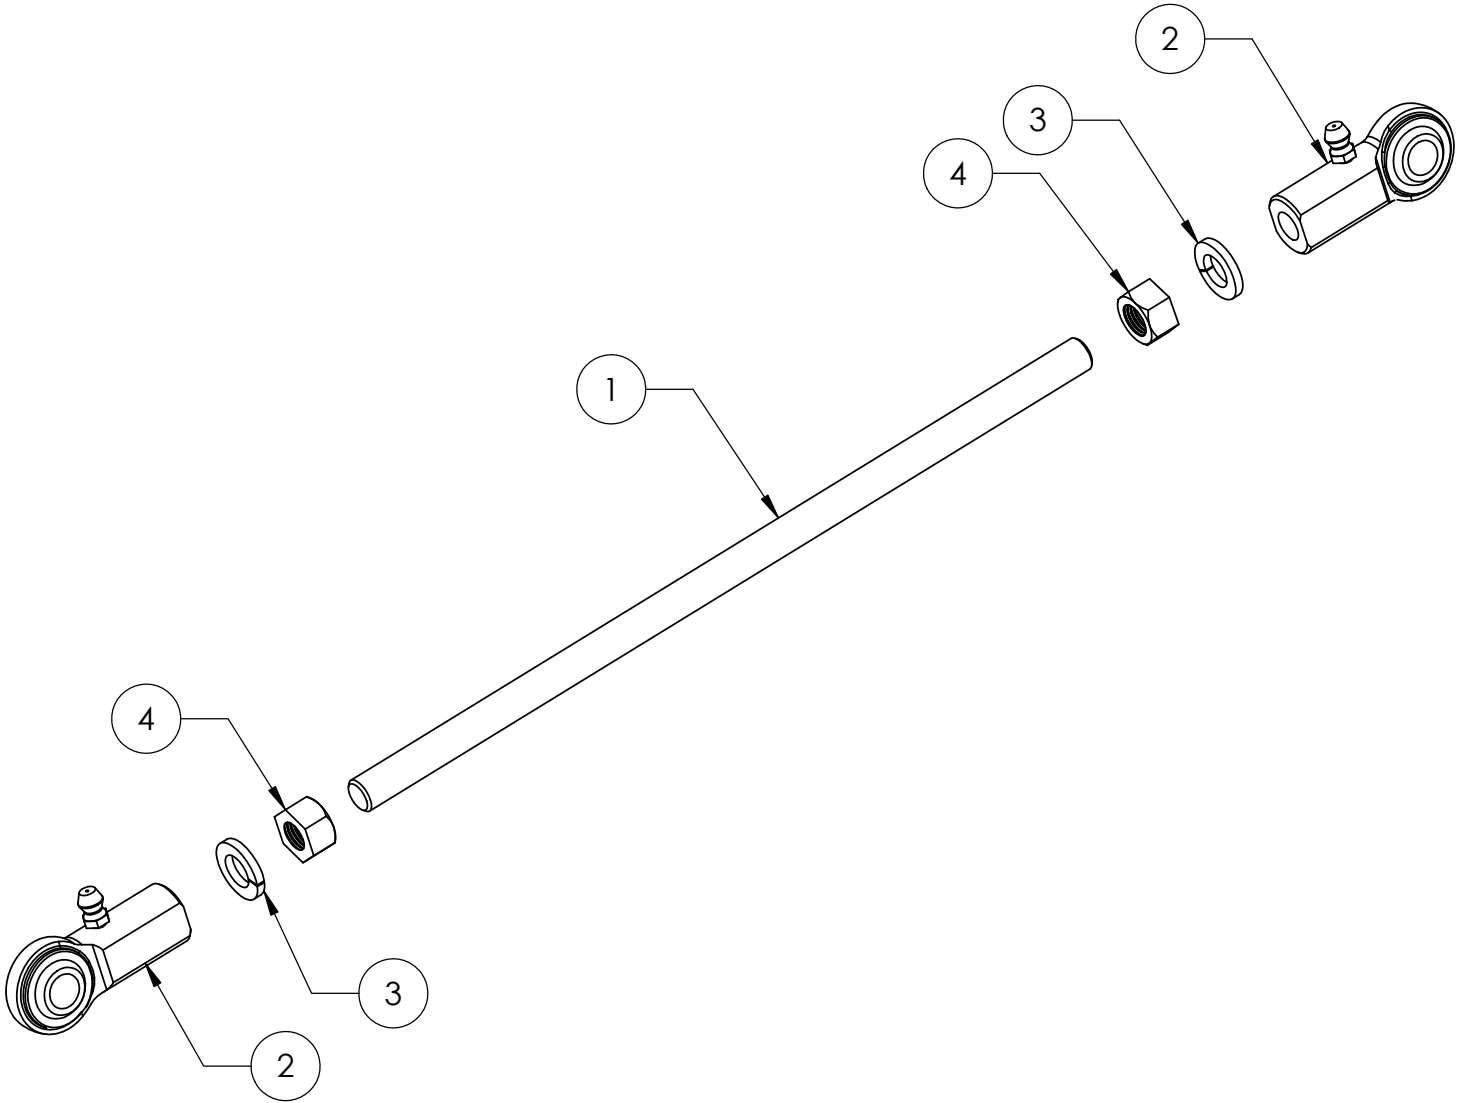

REAR DRIVE ASSEMBLY, 6081007

DETAIL A
SCALE 2 : 5

DETAIL B
SCALE 2 : 5

REAR DRIVE ASSEMBLY, 6081007

ITEM NO.	PART NO.	DESCRIPTION	QTY.
1	6080007	TRANSMISSION PLATFORM	1
2	6081006	TRANSMISSION ASSEMBLY	1
3	2500018	SPROCKET, 48 TEETH W/ SETSCREWS	1
4	2500011	BEARING, 3/4" FLANGE BLOCK	2
5	6048232	CHAIN	1
6	2900588	SHOULDER BOLT, 1/2 X 1/2"	2
7	2901829	3/8" FLAT WASHER	6
8	2901747	3/8"-16 HEX LOCK NUT, NYLON INSERT	7
9	2901660	3/8"-16 X 1 1/4" HEX	6
10	2502666	IDLER TENSIONER	1
11	2907045	3/8" LOCK WASHER	1
12	2901749	1/2"-13 HEX LOCK NUT, NYLON INSERT	1
13	2901680	1/2"-13 X 2", HEX HEAD	1
14	2502566	IDLER PULLEY, 2 3/4" FLAT	1
15	6010170	KEY, SQ. 3/16 X 1"L	1
16	6010703	TRANSMISSION LINKAGE ASSEMBLY	1
17	2506423	V-BELT	1
18	2506424	TRANSMISSION CABLE	1
19	2502132	BALL JOINT 1/4-28 X 10-32	1
20	2901695	1/2"-13 HEX NUT	1
21	2900056	SET SCREW, 1/2-20 X 1/4"L	4
22	7800236	TRANSMISSION JACKSHAFT 18T	1
23	2800926	LIMIT SWITCH	1

DETAIL C
SCALE 1 : 4

TRANSMISSION ASSEMBLY, 6081006

ITEM NO.	PART NO.	DESCRIPTION	QTY.
1	2600015	TRANSMISSION	1
2	2900068	WOODRUFF KEY	2
3	2500016	PULLY, 6"	1
4	6048211	SHIFT LEVER	1
5	2500017	SPROCKET, 12 TEETH	1
6	2901743	3/8"-16 X 3 1/2" HEX, 1" THREAD	4
7	2901747	3/8"-16 HEX LOCK NUT, NYLON INSERT	5
8	2901829	3/8" FLAT WASHER	4
9	2900056	SET SCREW, 1/2-20 X 1/4"L	3

TRANSMISSION LINKAGE ASSEMBLY, 6010703

ITEM NO.	PART NO.	DESCRIPTION	QTY.
1	6010168	THREADED ROD, 3/8-24 X 9 3/4"L	1
2	2500152	ROD ENDS, 3/8-24	2
3	2907045	3/8" LOCK WASHER	2
4	2900148	HEX NUT, 3/8-24"	2