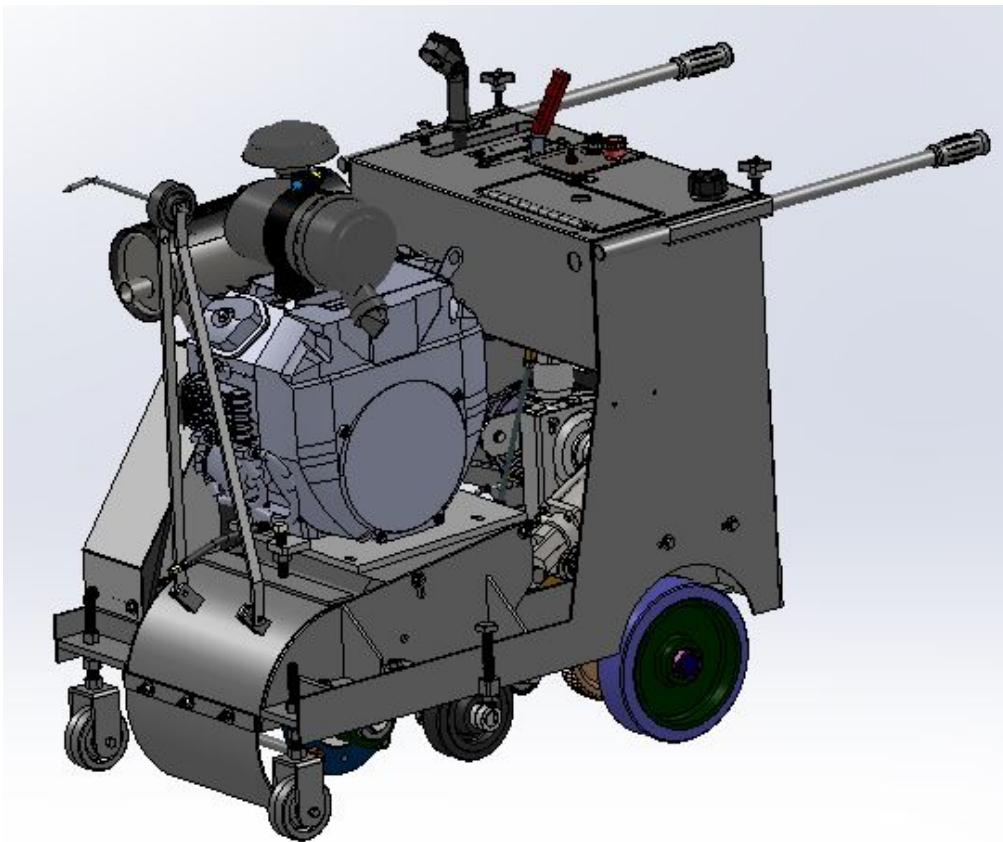

CG-1

PARTS BOOK

PART # 1803783

REV26

5/18/2023

PLACING PARTS ORDERS FOR:
Diamond Products Grinding & Grooving Equipment

CALL: 1-800-225-0142

Our Customer Service Representative Will Need: