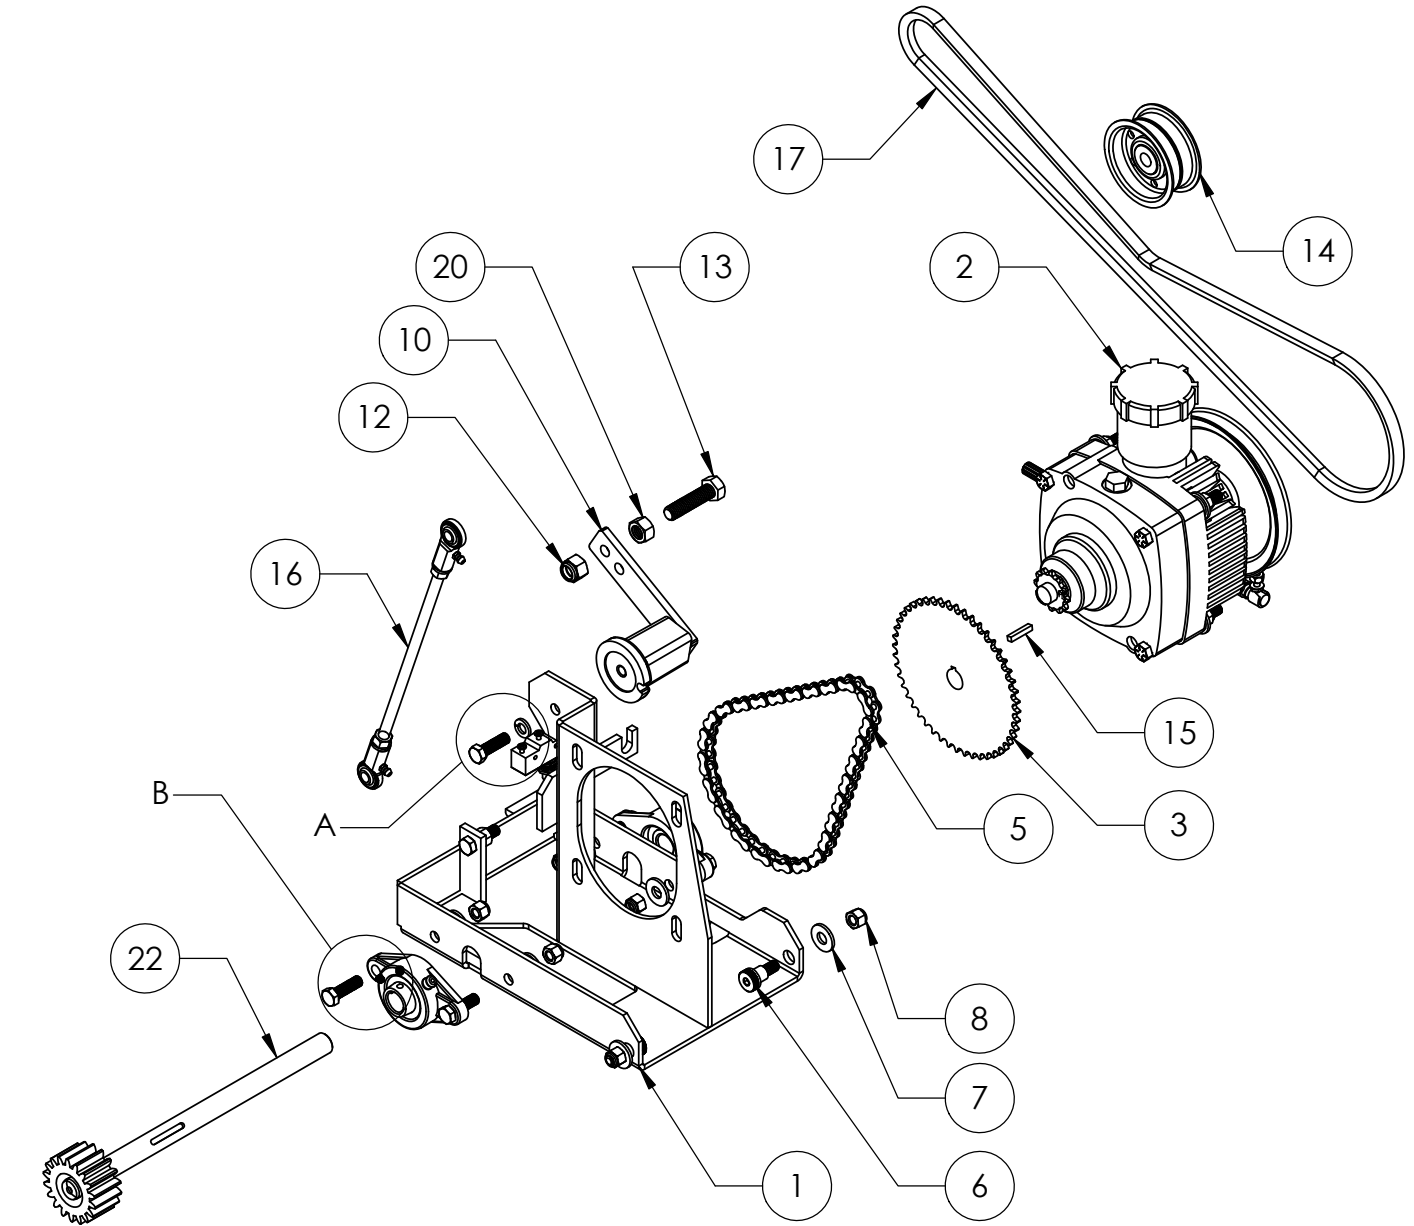

REAR DRIVE ASSEMBLY, 6081007

DETAIL A
SCALE 2 : 5

DETAIL B
SCALE 2 : 5

REAR DRIVE ASSEMBLY, 6081007

ITEM NO.	PART NO.	DESCRIPTION	QTY.
1	6080007	TRANSMISSION PLATFORM	1
2	6081006	TRANSMISSION ASSEMBLY	1
3	2500018	SPROCKET, 48 TEETH W/ SETSCREWS	1
4	2500011	BEARING, 3/4" FLANGE BLOCK	2
5	6048232	CHAIN	1
6	2900588	SHOULDER BOLT, 1/2 X 1/2"	2
7	2901829	3/8" FLAT WASHER	6
8	2901747	3/8"-16 HEX LOCK NUT, NYLON INSERT	7
9	2901660	3/8"-16 X 1 1/4" HEX	6
10	2502666	IDLER TENSIONER	1
11	2907045	3/8" LOCK WASHER	1
12	2901749	1/2"-13 HEX LOCK NUT, NYLON INSERT	1
13	2901680	1/2"-13 X 2", HEX HEAD	1
14	2502566	IDLER PULLEY, 2 3/4" FLAT	1
15	6010170	KEY, SQ. 3/16 X 1"L	1
16	6010703	TRANSMISSION LINKAGE ASSEMBLY	1
17	2506423	V-BELT	1
18	2506424	TRANSMISSION CABLE	1
19	2502132	BALL JOINT 1/4-28 X 10-32	1
20	2901695	1/2"-13 HEX NUT	1
21	2900056	SET SCREW, 1/2-20 X 1/4"L	4
22	7800236	TRANSMISSION JACKSHAFT 18T	1
23	2800926	LIMIT SWITCH	1