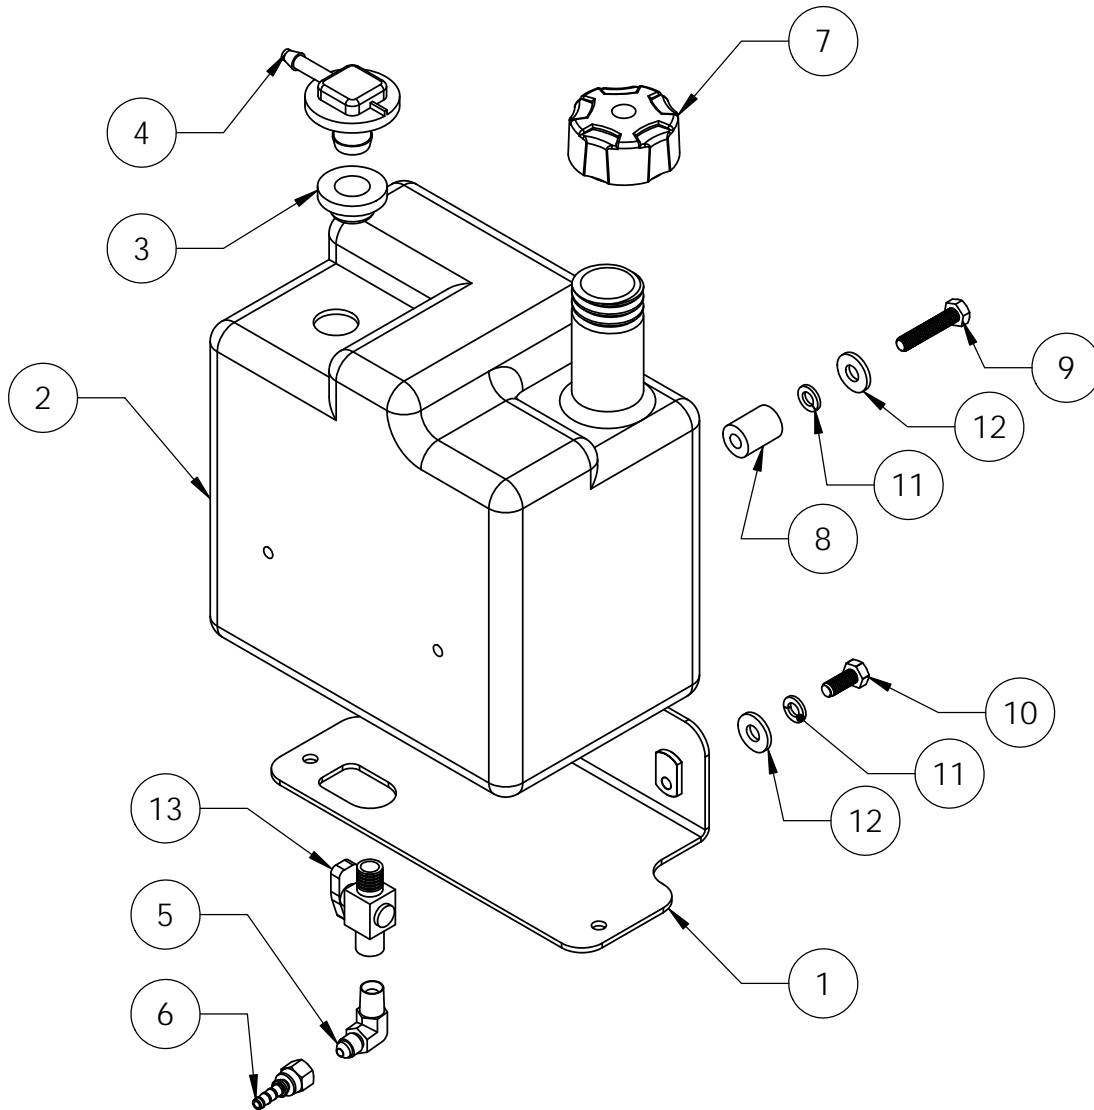

FUEL TANK ASSEMBLY, 7101442

ITEM NO.	PART NO.	DESCRIPTION	QTY.
1	6048327	BRACKET	1
2	6010846	FUEL TANK	1
3	2506716	GROMMET	1
4	2502484	VENT, ROLL OVER	1
5	3200057	ELBOW, 1/4"PIPE TO 1/4" JIC	1
6	3200091	FITTING, 1/4" F. JIC TO 1/4"	1
7	2506718	FUEL CAP	1
8	2900797	STANDOFF, 3/4 X 1"	2
9	2900792	BOLT, M8 x 40mm, HEX HEAD	2
10	2900329	BOLT, M8-1.25 X 20, HEX HEAD	2
11	2901697	LOCK WASHER, 5/16"	4
12	2901818	FLAT WASHER, 5/16"	4
13	3200108	FUEL SHUT-OFF VALVE	1