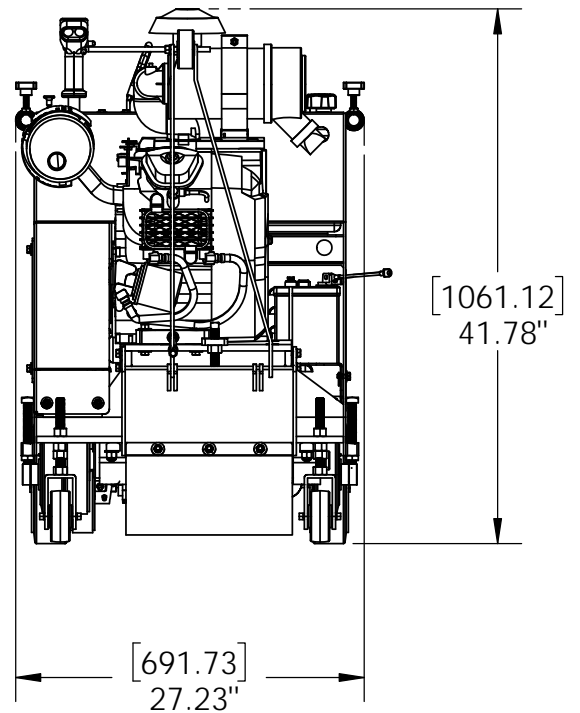

12/7/17
jka

CG-1 Parts Book

Table of Contents

Part Number	Description	Page Number
-	Placing Parts Orders	3-4
-	Table Of Contents	5
7300095	General Information	6
5803003	CG-1G24	7-8
6081002	Frame Upright Assembly	9-10
6081009	Engine Assembly	11-12
6081010	Belt Drive Subassembly	13
7101442	Fuel Tank Assembly	14
6081007	Rear Drive Assembly	15-16
6081006	Transmission Assembly	17
6010703	Transmission Linkage Assembly	18
6081008	Rear Axle Assembly	19
6081005	Front Axle Assembly	20-21
7100954	Control Panel Assembly	22
6081001	Control Lever Assembly	23-24
7101441	Control Grip Assembly	25
7101443	Battery Assembly	26
7101830	Lift Pump Assembly	27
7101829	Lift Pump Assembly (Old Style)	28-29
6081011	Blade Shaft Assembly	30
7100123	Blade Shaft	31
6081015	Belt Guard	32
6081004	Water Supply	33
6080016	Spray bar	34
7101498	Lift Cylinder	35
-	Index	36

CG-1 GENERAL INFORMATION, 7300095 (APPROX DIMS, WEIGHT & VOLUMES)

DIMENSIONS	INCHES	FEET	MILLIMETERS	METERS
LENGTH	42.87 IN.	3.57 FT.	1088.83 mm	1.09 m
HEIGHT	41.78 IN.	3.48 FT.	1061.12 mm	1.06 m
WIDTH	27.23 IN.	2.70 FT.	691.73 mm	0.69 m

WEIGHT	LBS	TONS	KILOGRAMS	METRIC TONS
FULLY LOADED	800 LBS	0.4	362.87 kg	0.36 Mg

CUTTING WIDTH	10 IN.	25.40 cm
BLADE DIAMETER	12 IN.	30.48 cm

VOLUME	GALLONS	LITERS
FUEL TANK	1.5 GAL.	5.68 L

CG-1G24, 5803003

DETAIL C
SCALE 1 : 4

TRANSMISSION ASSEMBLY, 6081006

ITEM NO.	PART NO.	DESCRIPTION	QTY.
1	2600015	TRANSMISSION	1
2	2900068	WOODRUFF KEY	2
3	2500016	PULLY, 6"	1
4	6048211	SHIFT LEVER	1
5	2500017	SPROCKET, 12 TEETH	1
6	2901743	3/8"-16 X 3 1/2" HEX, 1" THREAD	4
7	2901747	3/8"-16 HEX LOCK NUT, NYLON INSERT	5
8	2901829	3/8" FLAT WASHER	4
9	2900056	SET SCREW, 1/2-20 X 1/4"L	3