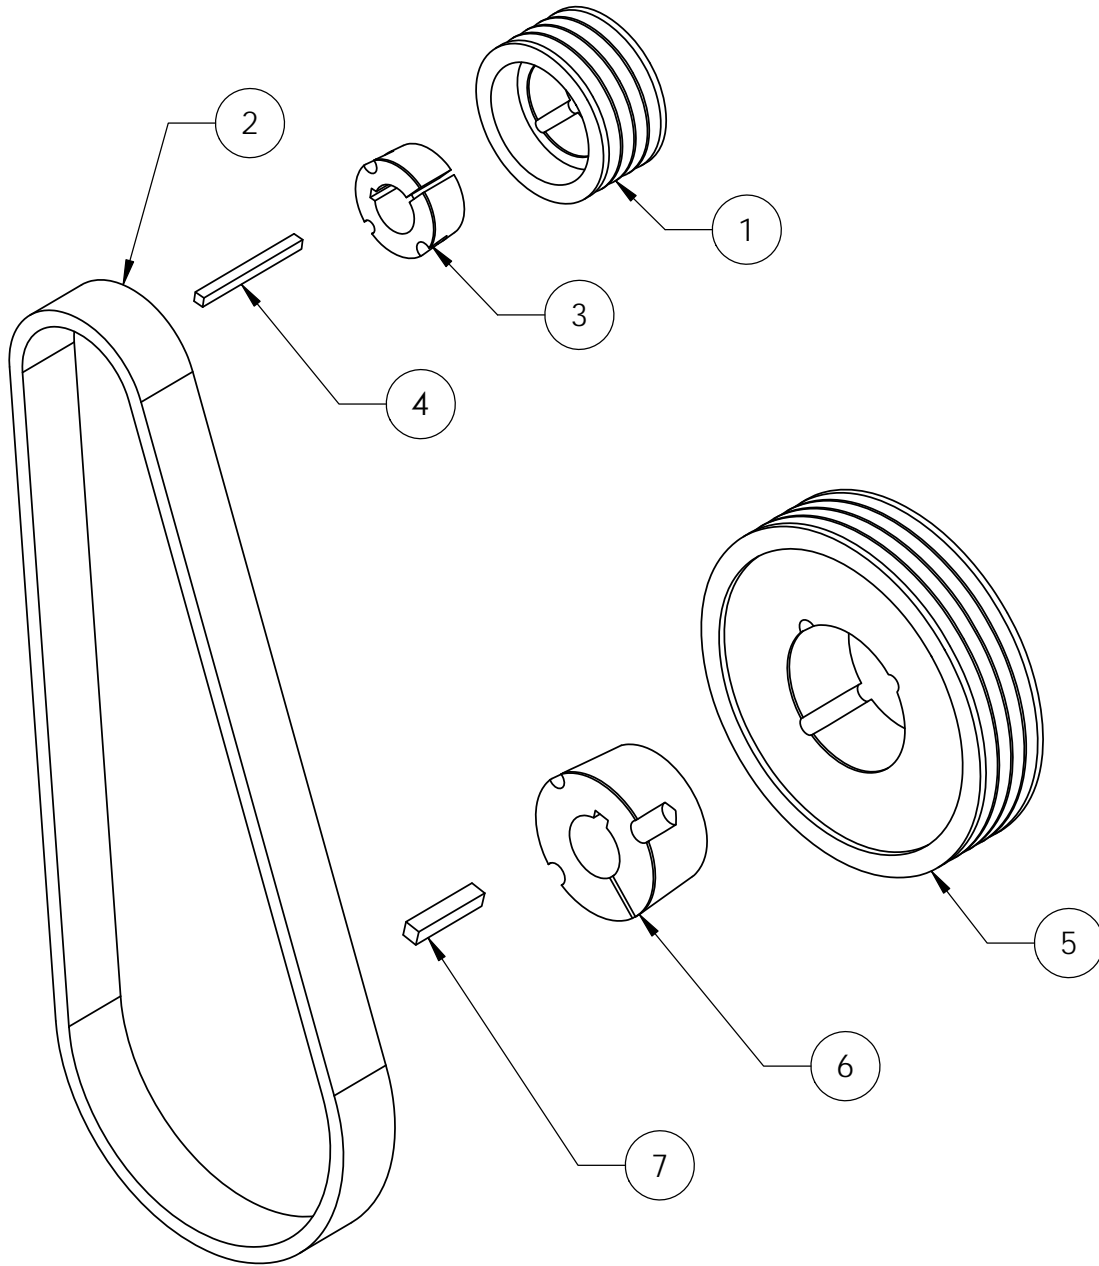

FRAME UPRIGHT ASSEMBLY, 6081002

FRAME UPRIGHT ASSEMBLY, 6081002

ITEM NO.	PART NO.	DESCRIPTION	QTY.
1	6080012	FRAME UPRIGHT WELDMENT	1
2	7800809	MODIFIED THREADED KNOB	2
3	1800169	SERIAL NUMBER PLATE, US	1
4	2900096	RIVET, 3/32" DIA.	2
5	6013054	HANDLE BAR	2
6	2500636	HANDLE GRIP	2
7	6046036	REAR COVER	1
8	2901665	5/16"-18 X 3/4", HEX HEAD	4
9	2901697	5/16" LOCK WASHER	4
10	2901818	5/16" FLAT WASHER	4
11	2903121	BOLT, 5/8-11 X 6", SQUARE HEAD	2
12	2901741	HEX NUT, 5/8-11	8
13	7501695	DEPTH CONTROL CASTER	2
14	7600248	SKIRT	1
15	2901829	3/8" FLAT WASHER	6
16	2901747	3/8"-16 HEX LOCK NUT, NYLON INSERT	3
17	6070674	SPLASH GUARD RETAINING STRIP	1
18	2901660	3/8"-16 X 1 1/4" HEX	3

DETAIL B
SCALE 1 : 4

ENGINE ASSEMBLY, 6081009

ENGINE ASSEMBLY, 6081009

ITEM NO.	PART NO.	DESCRIPTION	QTY.
1	6080009	ENGINE MOUNT PLATE	1
2	2600642	ENGINE	1
3	6048195	PULLY, 1 1/8" BORE	1
4	2900036	SET SCREW, 5/16-18 X 1/4", SOC.HD	2
5	2900079	BOLT, 3/8-16 x 2 1/4", HEX HEAD	4
6	2901829	FLAT WASHER, 3/8"	12
7	2901747	3/8-16 NYLOCK NUT	4
8	2907045	LOCK WASHER, 3/8"	4
9	2907044	BOLT, 3/8-16 X 1", HEX HEAD	4
10	2708046	MUFFLER	1
11	2900081	SET SCREW, 5/8-11 X 3", SQ. HEAD	1
12	2901741	HEX NUT, 5/8-11	1
13	6048043	OIL DRAIN HOSE	1
14	2701940	EXHAUST MANIFOLD GASKET	2
15	2703556	AIR CLEANER	1
15A	2701884	REPLACEMENT, PRE-AIR CLEANER CAP	-

BELT DRIVE SUBASSEMBLY, 6081010

ITEM NO.	PART NO.	DESCRIPTION	QTY.
1	2504531	SHEAVE	1
2	2500437	BANDED BELT	1
3	2500031	TAPER BUSHING	1
4	6047977	KEY, 1/4" SQ. X 3"	1
5	2504530	SHEAVE	1
6	2504533	BUSHING	1
7	6011224	KEY, 3/8" SQ. X 2"	1