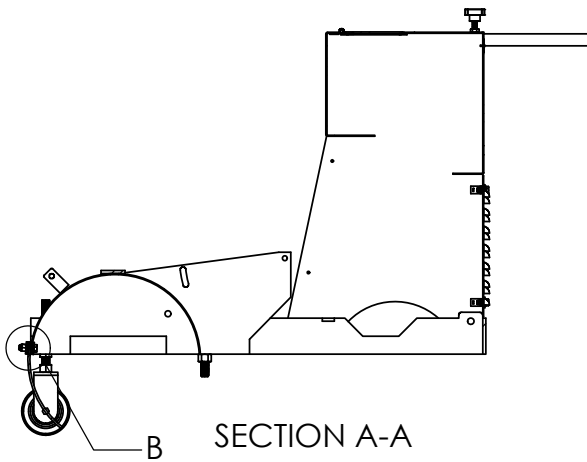

FRAME UPRIGHT ASSEMBLY, 6081002

ITEM NO.	PART NO.	DESCRIPTION	QTY.
1	6080012	FRAME UPRIGHT WELDMENT	1
2	7800809	MODIFIED THREADED KNOB	2
3	1800169	SERIAL NUMBER PLATE, US	1
4	2900096	RIVET, 3/32" DIA.	2
5	6013054	HANDLE BAR	2
6	2500636	HANDLE GRIP	2
7	6046036	REAR COVER	1
8	2901665	5/16"-18 X 3/4", HEX HEAD	4
9	2901697	5/16" LOCK WASHER	4
10	2901818	5/16" FLAT WASHER	4
11	2903121	BOLT, 5/8-11 X 6", SQUARE HEAD	2
12	2901741	HEX NUT, 5/8-11	8
13	7501695	DEPTH CONTROL CASTER	2
14	7600248	SKIRT	1
15	2901829	3/8" FLAT WASHER	6
16	2901747	3/8"-16 HEX LOCK NUT, NYLON INSERT	3
17	6070674	SPLASH GUARD RETAINING STRIP	1
18	2901660	3/8"-16 X 1 1/4" HEX	3