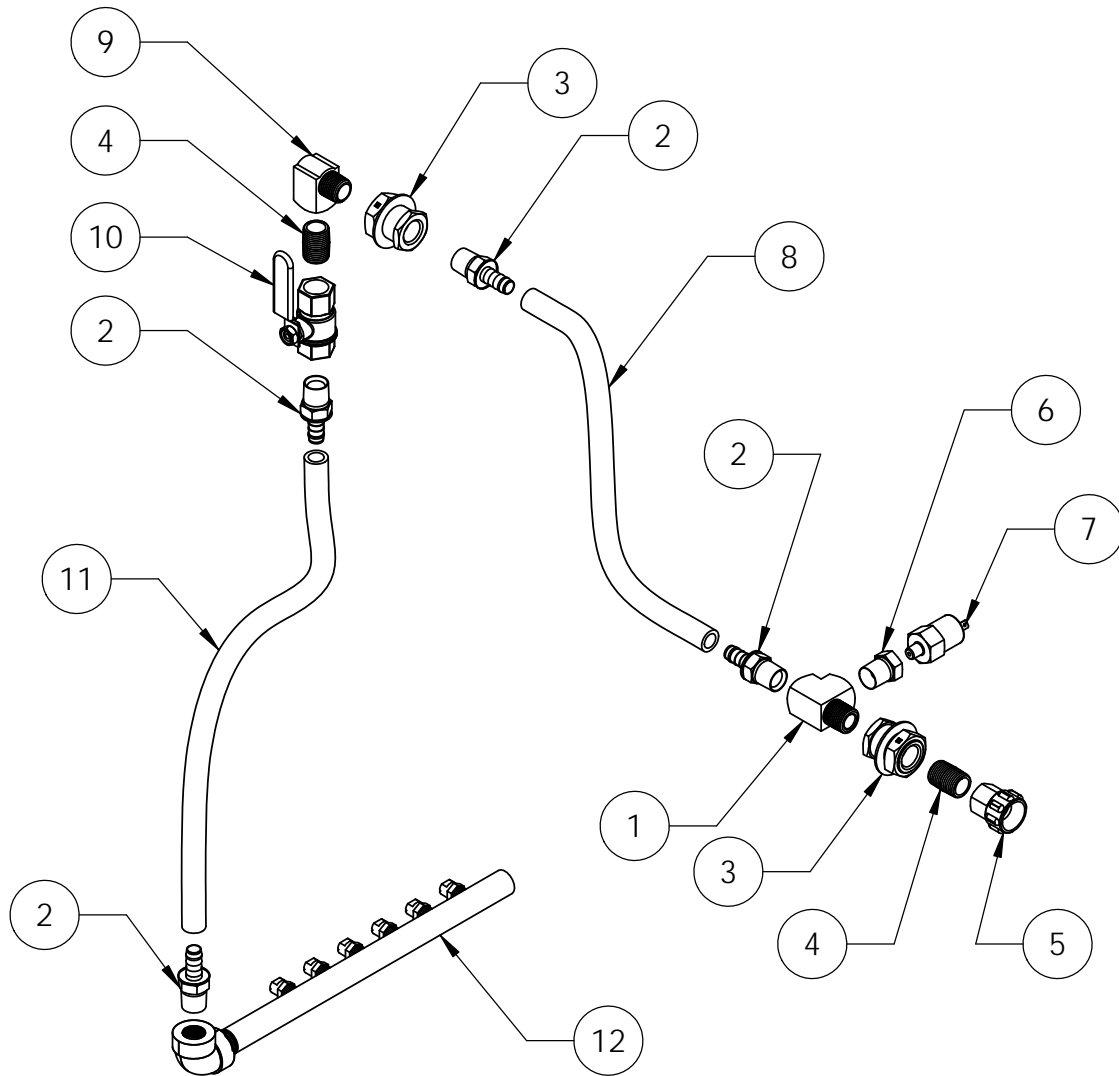

*NOTE: THESE ITEMS ARE PART OF 6081003.

BLADE SHAFT ASSEMBLY, 6081011

ITEM NO.	PART NO.	DESCRIPTION	QTY.
1	2705403	PILLOW BLOCK BEARING	2
2	2901675	BOLT, 1/2-13 X 2 1/2", HEX HEAD	4
3	2901749	NYLOCK NUT, 1/2-13"	4
4	2901830	FLAT WASHER, 1/2"	8
5	7100123	BLADE SHAFT SUBASSEMBLY	1

SOLD SEPARATELY			
ITEM NO.	PART NO.	DESCRIPTION	QTY.
6	2504720	HOIST RING	1
7	7501108	BLADE SHAFT STAND	1

BLADE SHAFT, 7100123

ITEM NO.	PART NO.	DESCRIPTION	QTY.
1	7600133	FLANGE, BLADE SHAFT	1
2	7600182	BLADE SHAFT	1
3	7600183	ROD, THREAD, 3/4-16, 12.75 LONG	4
4	2900846	HEX NUT, 3/4-16"	8

BELT GUARD, 6081015

ITEM NO.	PART NO.	DESCRIPTION	QTY.
1	6080010	BELT GUARD WELDMENT	1
2	2901665	BOLT, 5/16-18 X 3/4", HEX HEAD	4
3	2901818	FLAT WASHER, 5/16"	4
4	2901697	LOCK WASHER, 5/16"	4

WATER SUPPLY, 6081004

ITEM NO.	PART NO.	DESCRIPTION	QTY.
1	3205583	STREET TEE, 1/2-14", FEMALE	1
2	3200172	FITTING, 1/2" PIPE TO 1/2" PUSHLOK	4
3	3205582	FITTING, BULKHEAD	2
4	3200598	CLOSE NIPPLE, 1/2" NPT	2
5	3200022	FITTING, 1/2"F. PIPE TO 3/4"F.	1
6	3205584	REDUCER, 1/2" TO 1/8" PIPE	1
7	2801431	WATER PRESSURE SAFETY SWITCH	1
8	6080004	WATER HOSE, 1/2" X 18"L.	1
9	3201354	STREET ELBOW, BRASS, 1/2"	1
10	3200027	WATER BALL VALVE, 1/2"	1
11	6080005	WATER HOSE, 1/2" X 36"L.	1
12	6080016	SPRAY BAR	1