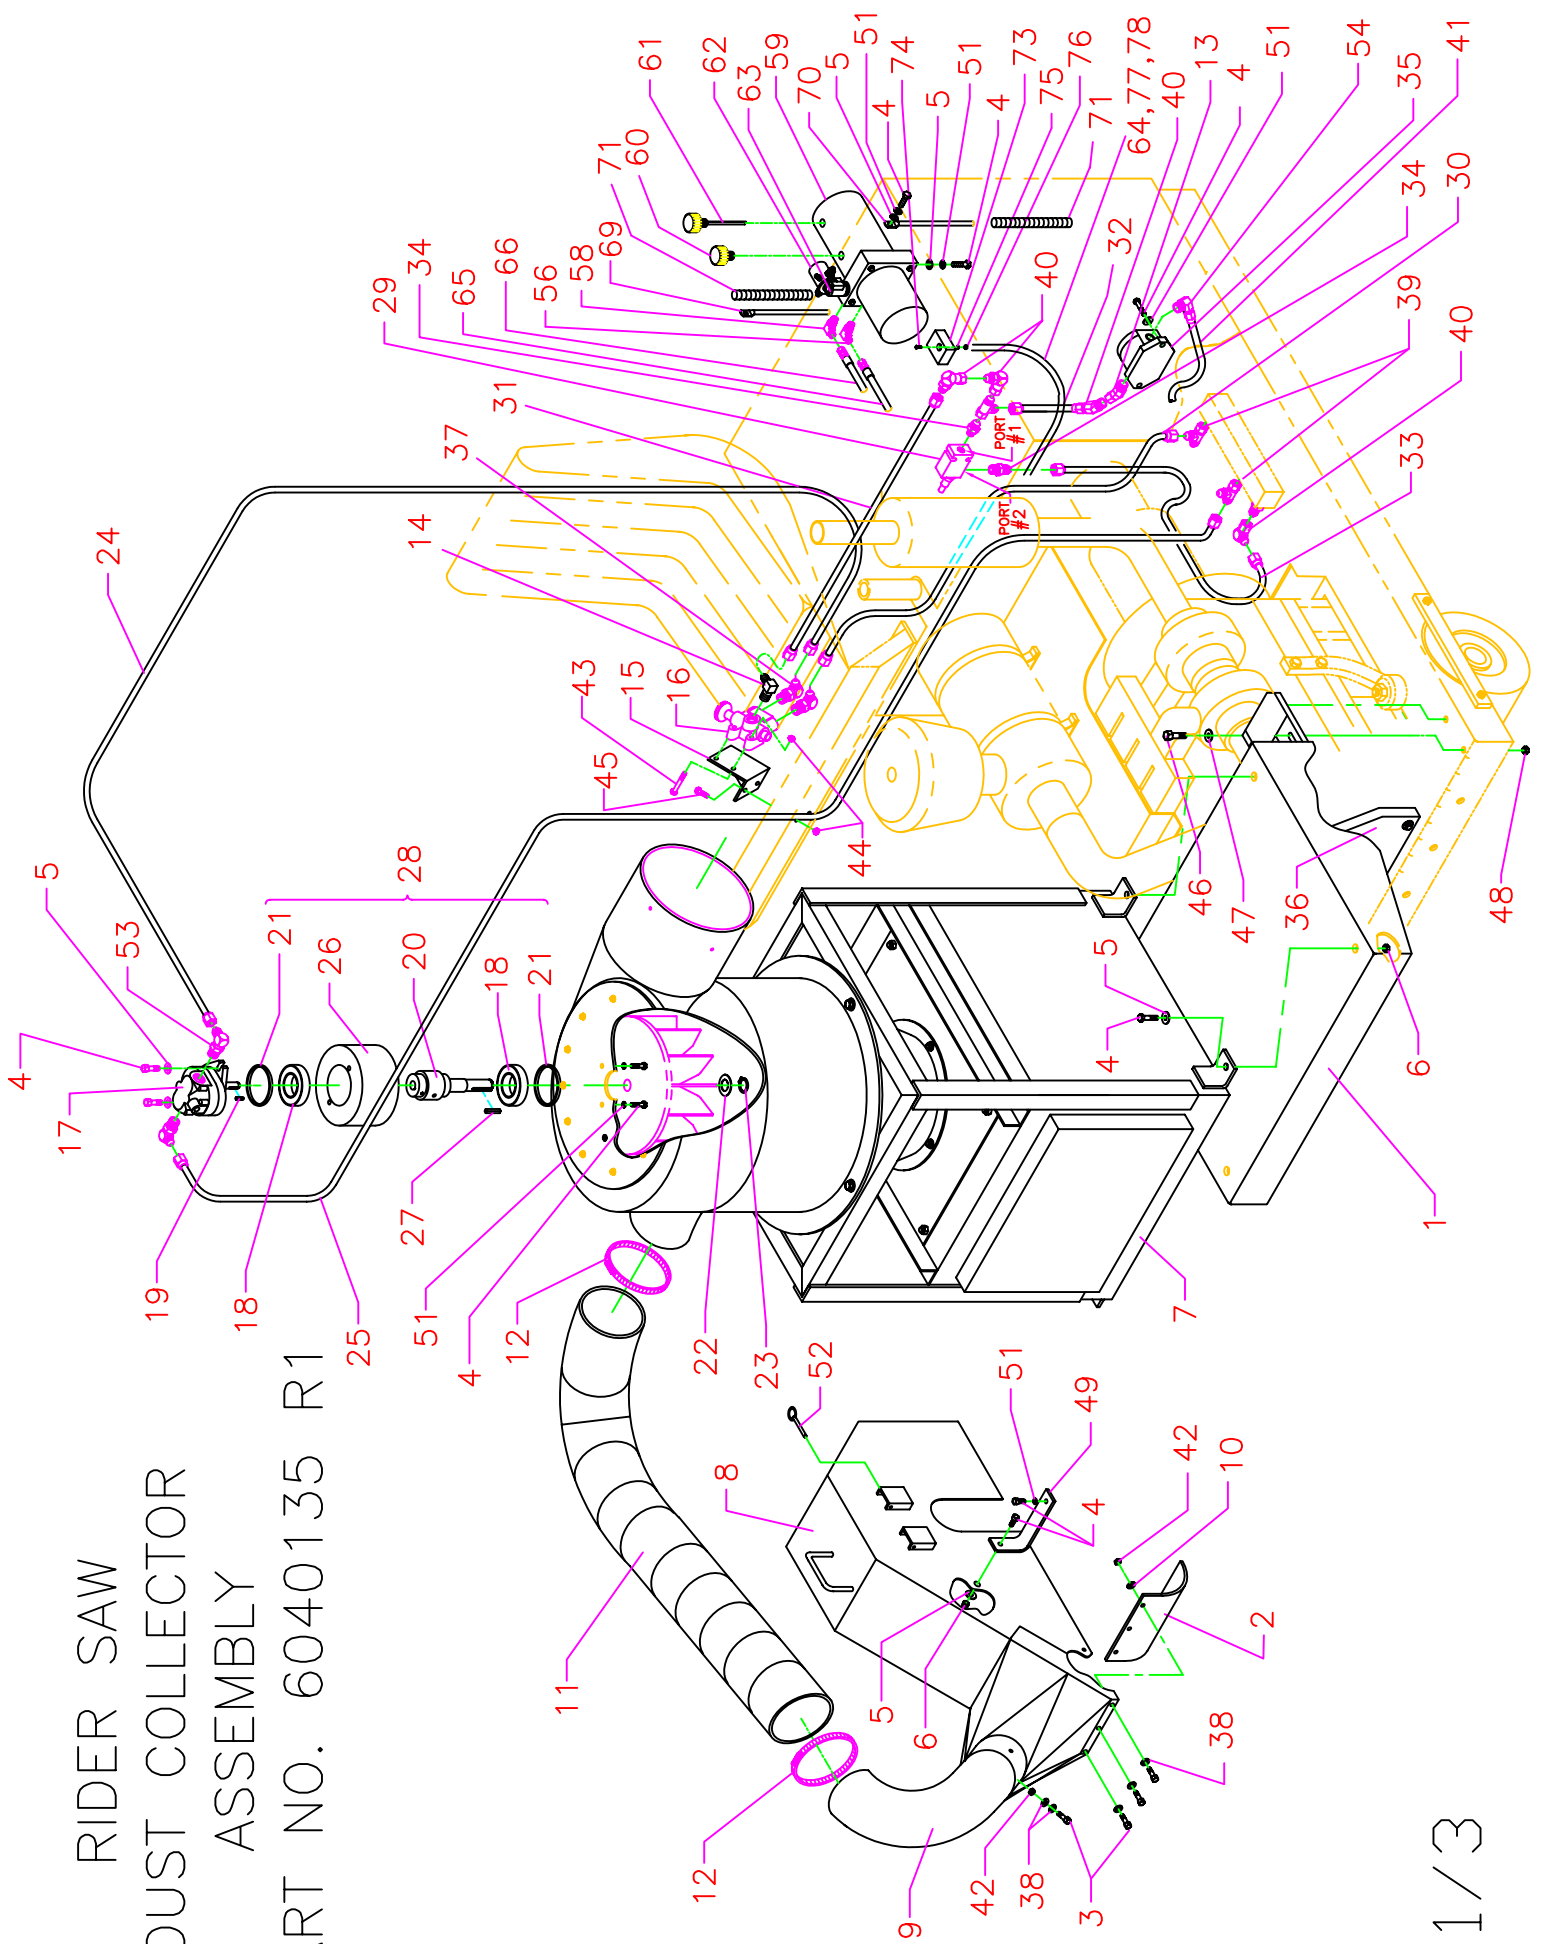

RIDER SAW
DUST COLLECTOR
ASSEMBLY
PART NO. 6040135 R1

RIDER SAW DUST COLLECTOR

PART NO. 6040135

<u>ITEM</u>	<u>PART #.</u>	<u>QTY</u>	<u>DESCRIPTION</u>	<u>ITEM</u>	<u>PART #.</u>	<u>QTY</u>	<u>DESCRIPTION</u>
1	6040134	1	FRAME EXTENSION	40	3200304	4	½" MJIC x ½" FJIC ELBOW, 90°
2	6040271	1	RUBBER 1/8" THK. x 6" WIDE x 8-1/2" LG.	41	6040172	1	HOSE ASSEMBLY, ¾" X 24" LP
3	2900008	7	¼-20 x 1" LG. HEX HD. CAP SCREW	42	2900010	7	¼-20 LOCK NUT, NYLON
4	2900005	7	3/8-16 X 1" HEX HD. CAP SCREW	43	2900289	2	5/16-18 x 2-1/4" HEX HD. CAP SCREW
5	2900014	10	3/8" FLATWASHER, SAE	44	2900039	8	5/16-18 LOCKNUT, NYLON
6	2900018	2	3/8-16 LOCK NUT, NYLON	45	2900217	2	5/16-18 x 1-1/4" HEX HD. CAPSCREW
7	2501201	1	DUST KOP CYCLONE COLLECTOR	46	2900139	4	½-13 x 1-3/4" HEX HD. CAP SCREW
8	6040145	1	BLADE GUARD	47	2900127	4	½" FLAT WASHER, USS
9	6040146	1	6" ELBOW, 90 DEGREE, 11 GA. ST'L.	48	2900026	4	½" LOCKNUT, NYLON
10	2900083	3	¼" FENDER WASHER	49	6040025	1	BLADE GUARD BRACE
11	6040205	1	HOSE. 6" I.D. X 48" LONG	50	2703093	1	O-RING, 3-3/8 x .062"
12	2501239	2	CLAMP, HOSE, 3-5/8-6-1/2" DIA.	51	2900006	7	3/8" LOCKWASHER, SPLIT
13	3200422	1	1/2" MJIC TO 5/8"M. O-RING ELBOW, 45°	52	2900279	1	LANYARD WITH LOCKPIN
14	3200285	1	½" M. O-RING TO ½" MJIC ELBOW, 90°	53	3200298	2	½" MJIC TO ¾"M. O-RING ELBOW, 90°
15	6040148	1	MOUNTING BRKT. FOR HYD. SEL. VALVE	54	3200400	1	3/4" M O-RING TO 3/4" MJIC ELBOW, 90°
16	3200434	1	HYDRAULIC SELECTOR VALVE, 3-WAY	55	3200495	1	1" FJIC TO 3/4" MJIC REDUCER
17	2600291	1	HYDRAULIC MOTOR, .37 C.I.	56	3200116	1	1/4" M. O-RING TO 3/8" MJIC ELBOW
18	2500686	2	BEARING, 50mm X 90mm X 20mm	57	3200487	1	1" JIC SWIVEL NUT RUN T
19	6048018	1	KEY, 3/16 X ¾" LONG	58	3200271	1	3/8" M. O-RING TO 3/8" MJIC ELBOW
20	6040136	1	SHAFT FOR HYD. MOTOR TO FAN	59	2600070	1	HYD. PUMP (INCLUDES #60 - #63)
21	6040139	2	SPACER, 3.539 OD x 3.270 ID x .250 W	60	2700321	1	BREATHER CAP, 3/8 NPT
22	2900459	1	1.875 O.D. X 1.156 I.D. X .125 THK., WASH	61	2701815	1	DIPSTICK
23	2501276	1	1-1/8" RETAINING RING, EXTERNAL	62	2700169	1	SOLENOID, MOTOR
24	6040153	1	HOSE ASSEMBLY, ½" x 133" HP	63	2700243	1	VALVE COIL
25	6040154	1	HOSE ASSEMBLY, ½" x 102" HP		2700244	1	VALVE STEM
26	6040137	1	PILLOW BLOCK	64	6010398	1	WIRE COVER, 3/8" ID X 70"
27	6010169	1	KEY, ¼" x 1-1/4" LONG	65	6040276	1	HOSE ASSEMBLY, 3/8" X 63" HP
28	6040140	1	PILLOW BLOCK ASSEMBLY, INCLUDES 18, 20-23,26	66	6040275	1	HOSE ASSEMBLY, 3/8" X 54" HP
29	3200435	1	PRESSURE RELIEF VALVE, 2600 PSI	67	2800068	10	WIRE TIE, 7-1/2", WHITE
30	6040155	1	HOSE ASSEMBLY, ½" X 67" HP	68	6010394	1	WIRE ASSY., 14 GAGE, RED, 12"
31	6040156	2	HOSE ASSEMBLY, ½" X 47" HP	69	2800513	1	RED BATTERY CABLE 90"
32	6040157	1	HOSE ASSEMBLY, ½" X 40" HP	70	2800514	1	BLACK BATTERY CABLE 90"
33	6040158	1	HOSE ASSEMBLY, 3/8" X 21" HP	71	6010397	2	WIRE COVER, 3/8" ID X 10"
34	3200266	1	3/8" M. O-RING TO ½" MJIC ADAPTER	72	6010396	1	WIRE ASSY., 14 GAGE, GREEN, 72"
35	2600365	1	HYD. PUMP	73	2800368	1	RECTIFIER/DIODE
36	2501270	1	V BELT GUARD	74	2900211	1	#10-32 x 1-1/4 RD HD SCREW
37	3200367	2	½" M. O-RING TO ½" M. JIC ELBOW, 45°	75	2900038	1	#10 LOCK WASHER
38	2900009	9	¼" FLAT WASHER, SAE	76	2900188	1	#10-32 HEX. NUT
39	3200332	3	½" MJIC x ½" FJIC SWIVEL NUT RUN TEE	77	6010395	1	WIRE ASSY., 14 GAGE, WHITE, 72"

ITEMS 4, 5, 51, 56 & 58-77 ARE IN
AUXILIARY PUMP ASSEMBLY 6010337

HOSES 24, 25, 30-33, & 41
ARE IN KIT 6040277