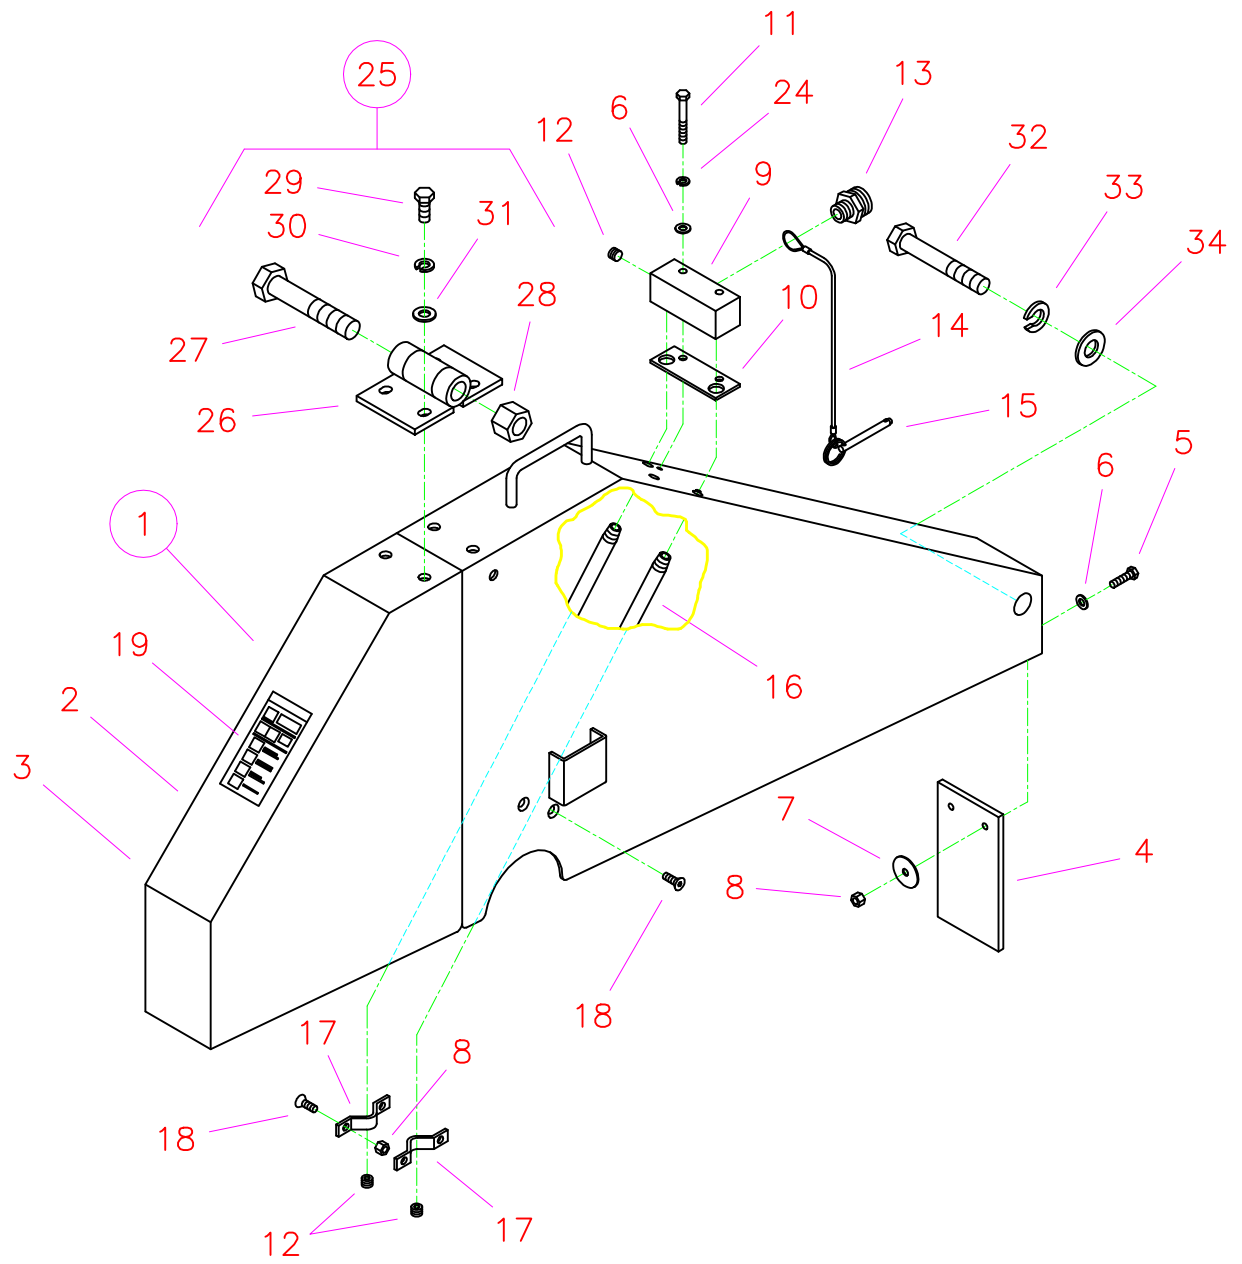

---

**CC8000 Parts List**  
**Drawing 7**  
**Light, Pointer, Water Pump Group**

---

Diagram Number	Part No.	Qty. Reg.	Description	Diagram Number	Part No.	Qty. Reg.	Description
1	6010112	1	Spot Light Kit (Includes #2 - #12)	23	6011201	1	Front Pointer Frame
2	2500194	2	Spot Light, 12 Volt (Includes #3)	24	6011152	2	Front Pointer Arm
3	2900033	4	Hex Nut, 3/8"-16	25	2900105	2	Capscrew, Hex Hd., 1/2"-13 x 2-3/4"
4	2900006	6	Lock Washer, 3/8" Split	26	2900026	4	Lock Nut, 1/2"-13 Nylon
5	2900014	6	Flat Washer, 3/8" SAE	27	2900005	2	Capscrew, Hex Hd., 3/8"-16 x 1"
6	6010106	1	Light Bar	28	2501379	1	Caster, Threaded Stem
7	6010107	1	Light Bar Mount Bracket	29	2900058	1	Flat Washer, 1/2" SAE
8	2400157	3	Hand Lock Knob, 5/16"-18	30	2900543	1	Jam Lock Nut, 1/2"-13 Nylon
9	2900144	2	Capscrew, Hex Hd., 1/4"-20 x 3/4"	31	6040024	1	Front Pointer Rod
10	2900010	10	Lock Nut, 1/4"-20 Nylon	32	2500740	1	Pointer Cap
11	2800062	2	Toggle Switch	33	2900234	2	Hand Lock Knob, 3/8"-16
12	2800063	2	Switch Boot	34	6011054	1	Pointer Cable
13	(REF)	1	Seat Platform	35	3200221	3	Cable Clamp
14	(REF)	1	Controls Side Panel	36	6040093	1	Pointer Mount
15	6040016	1	Support Stand	37	2900139	2	Capscrew, Hex Hd., 1/2"-13 x 1-3/4"
16	2900013	4	Capscrew, Hex Hd., 3/8"-16 x 1-1/4"	38	6040117	1	Optional Water Pump Kit (Includes
17	2900379	1	U-Bolt, 1/4"-20				#10 - #12, #18, #39 - #44)
18	2900009	14	Flat Washer, 1/4" SAE	39	2600200	1	Water Pump, 12 Volt Diaphragm
19	6040232	1	Cable Guide Bar	40	2701694	1	Port Fitting 90° with O-Ring (Set of 2)
20	2900294	2	Capscrew, Hex Hd., 1/4"-20 x 2"	41	3200016	2	Hose Clamp #8
21	6040138	1	Light Extension Bar	42	6040129	1	Inlet Hose Assembly, 24" Long
22	6040083	1	Front Pointer Assembly	43	6010302	1	Outlet Hose Assembly, 48" Long
			(Includes #3, #23 - #35)	44	2900008	4	Capscrew, Hex Hd., 1/4"-20 x 1"