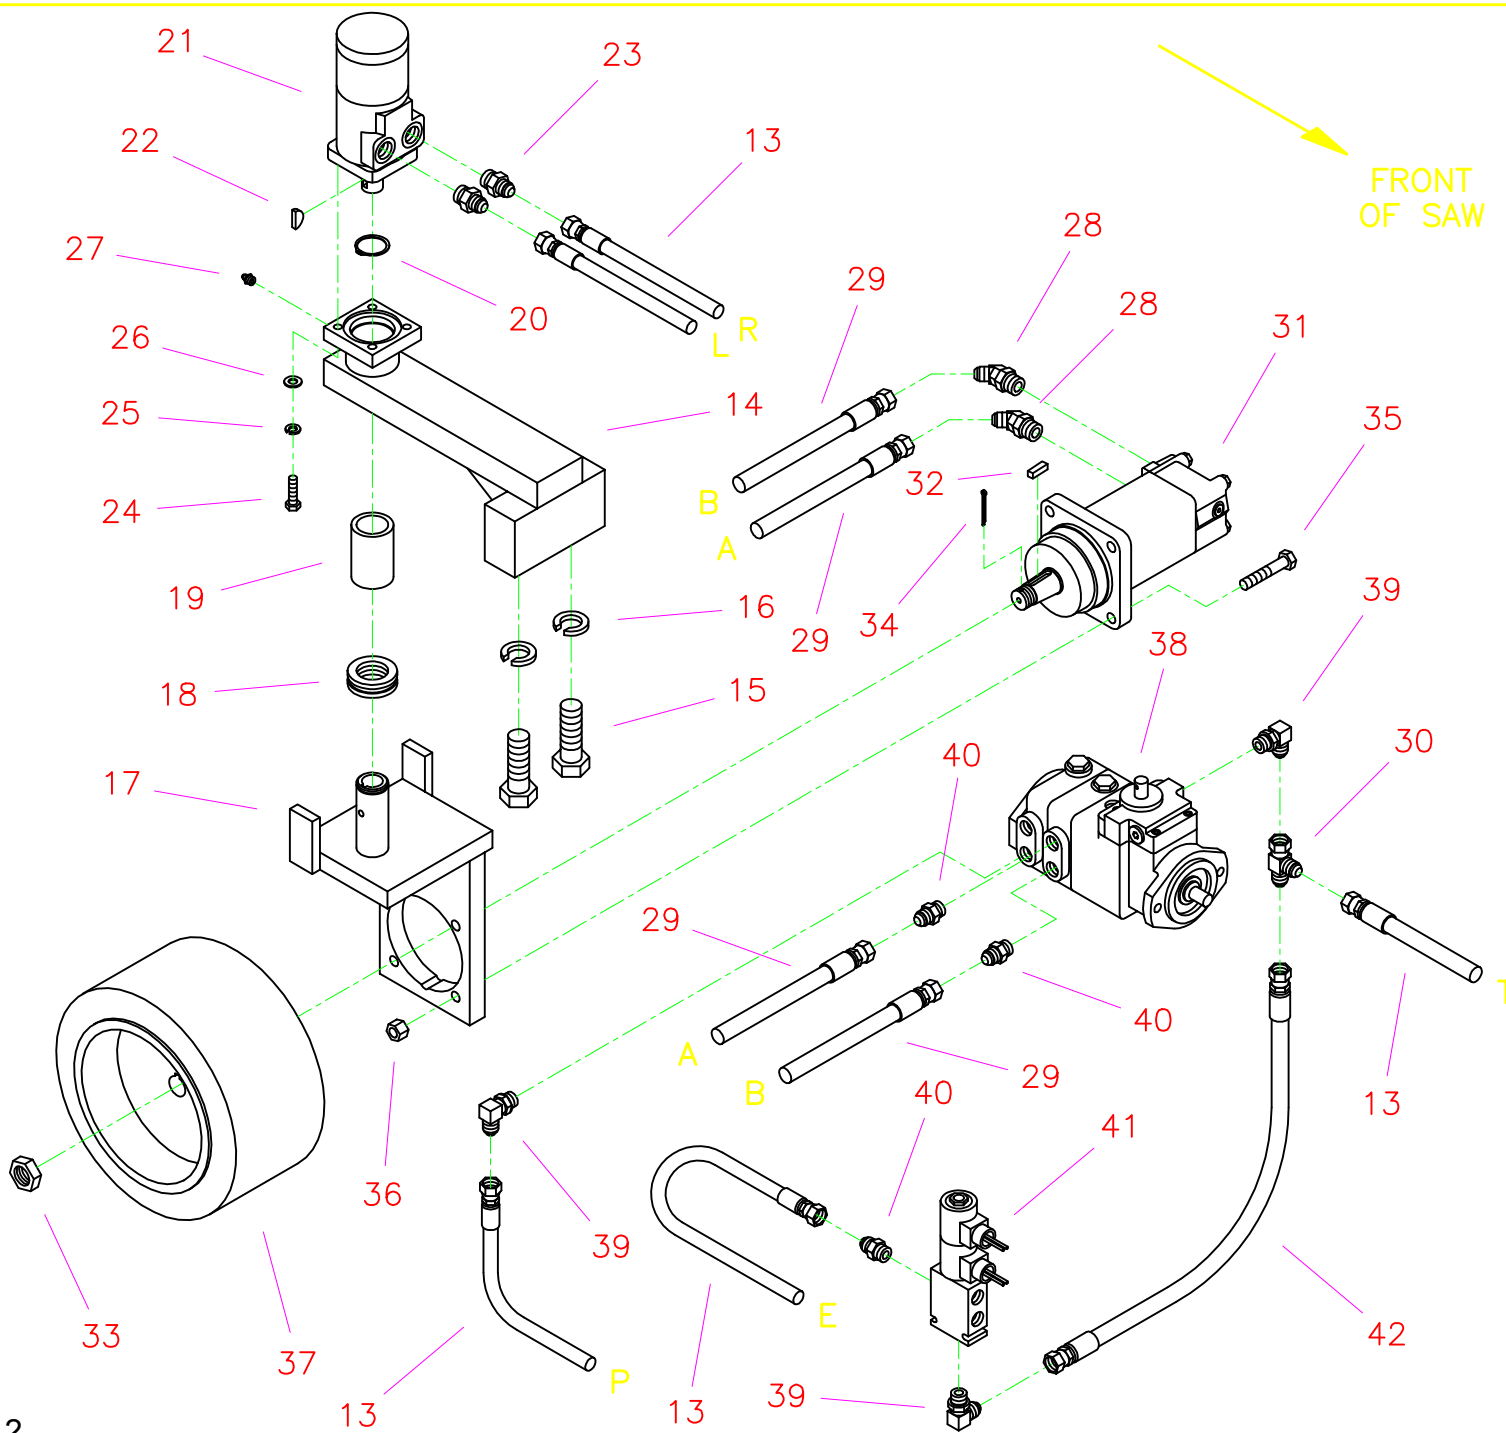

CC8000 Parts List
Drawing 4
Hydraulics Group B

Diagram Number	Part No.	Qty. Reg.	Description	Diagram Number	Part No.	Qty. Reg.	Description
1	6040091	1	Oil Cooler Assembly (Includes #2 - #11)	23	3200295	2	Adapter, 1/2" O-Ring to 3/8" Female Pipe
2	3200262	1	Oil Cooler	24	3200296	2	Adapter, 3/8" Male Pipe to 1/4" Male Pipe
3	2900196	4	Capscrew, Hex Hd., 3/8"-16 x 3/4"	25	3200056	2	Flow Control Valve, 1/4" NPT
4	2900006	4	Lock Washer, 3/8" Split	26	3200057	4	Elbow, 1/4" Male Pipe to 1/4" Male JIC
5	2900014	4	Flat Washer, 3/8" SAE	27	6040114	3	Hose Assembly, 1/4" x 30" HP
6	3200364	2	Reducer, 3/4" Male Pipe to 1/2" Female Pipe	28	3200314	2	Nipple, 1/8" QD
7	3200155	2	Fitting, 1/2" Male Pipe to 3/4" Male Garden Hose	29	3200315	2	Coupler, 1/8" QD
8	3200038	2	Reducer, 1" Male Pipe to 3/4" Female Pipe	30	6040115	1	Hose Assembly, 1/4" x 22" HP
9	3200430	2	Street Elbow, 3/4" NPT Steel	31	2500896	1	Cylinder
10	3200162	2	Fitting, 3/4" Male Pipe to 1/2" Push Lock		2500278	1	(Seal Kit)
11	6011055	1	Water Hose Assembly, 30" Long	32	2500738	1	Rod End, 3/4"-16 Female
12	3200257	1	Valve, 4 Way Solenoid	33	2900362	1	Clevis Pin, 3/4" Dia. x 2-3/4"
	2701964	2	(Valve Coil Only)	34	2900363	1	Clevis Pin, 3/4" Dia. x 3-3/4"
13	6040043	1	Valve Bracket	35	2900004	2	Cotter Pin, 1/8" x 1"
14	2900294	4	Capscrew, Hex Hd., 1/4"-20 x 2"	36	2900003	4	Flat Washer, 3/4" SAE
15	2900009	6	Flat Washer, 1/4" SAE	37	6040008	1	Arm Weldment
16	2900010	4	Lock Nut, 1/4"-20 Nylon	38	6010021	1	Water Hose Assembly, 42" Long
17	2900008	2	Capscrew, Hex Hd., 1/4"-20 x 1"	39	3200300	1	Manifold, Case Drain
18	2900024	2	Lock Washer, 1/4" Split	40	3200283	1	Adapter, 1/2" Male Pipe to 1/2" Male JIC
19	3200286	4	Adapter, 1/2" O-Ring to 1/2" Male JIC	41	6040248	1	Hose Assembly, 1/2" x 68" PL
20	6040063	2	Hose Assembly, 1/2" x 30" HP	42	6040249	1	Hose Assembly, 1/2" x 22" PL
21	3200304	2	Elbow, 1/2" Male JIC to 1/2" Female JIC	43	3200287	1	Adapter, 5/8" O-Ring to 1/2" Male JIC
22	3200258	1	Valve, Cylinder Lock	44	2600315	1	VOAC Motor with Splined Shaft
					2600203	1	VOAC Motor with Keyed Shaft