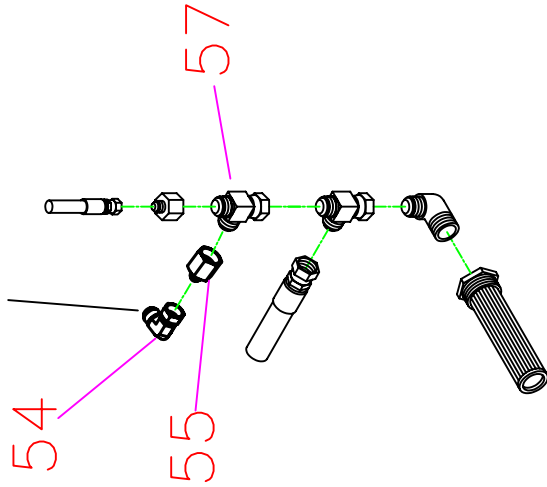

DUST COLLECTOR RIDER SAW ASSEMBLY 6040135 R1

SUCTION AT
TANK ADD
3 PARTS.

TO HOSE 41