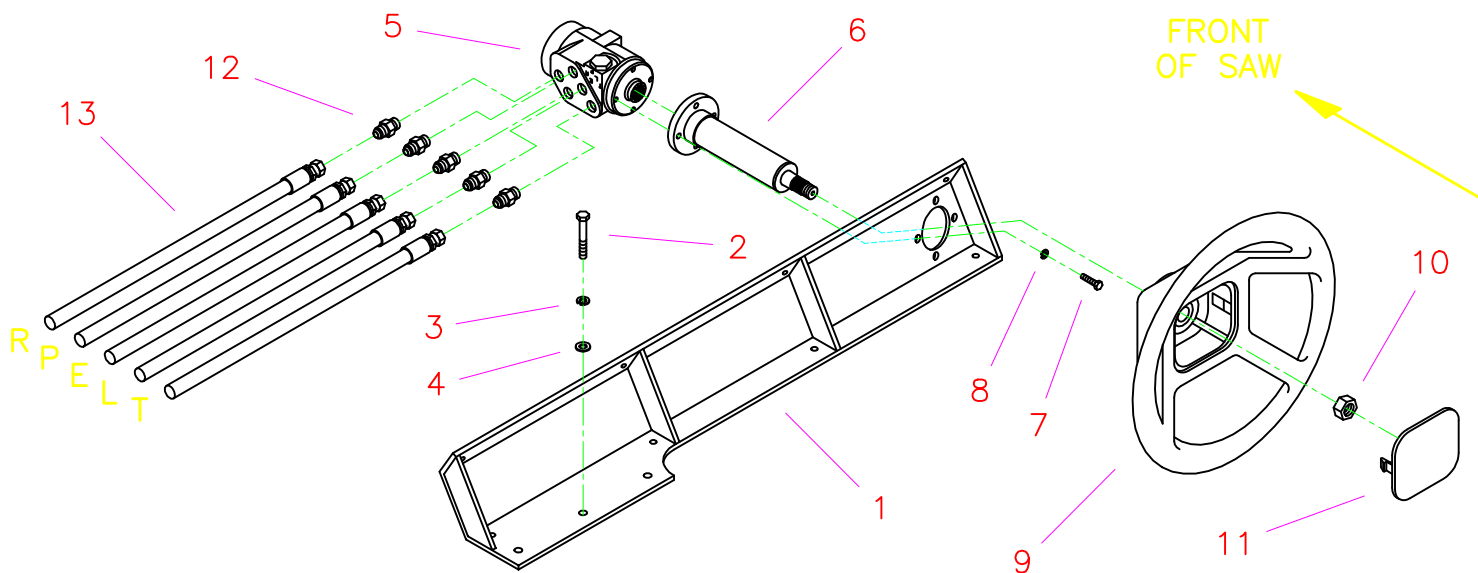

CC8000 Parts List
Drawing 4
Hydraulics Group B

Diagram Number	Part No.	Qty. Reg.	Description	Diagram Number	Part No.	Qty. Reg.	Description
1	6040091	1	Oil Cooler Assembly (Includes #2 - #11)	23	3200295	2	Adapter, 1/2" O-Ring to 3/8" Female Pipe
2	3200262	1	Oil Cooler	24	3200296	2	Adapter, 3/8" Male Pipe to 1/4" Male Pipe
3	2900196	4	Capscrew, Hex Hd., 3/8"-16 x 3/4"	25	3200056	2	Flow Control Valve, 1/4" NPT
4	2900006	4	Lock Washer, 3/8" Split	26	3200057	4	Elbow, 1/4" Male Pipe to 1/4" Male JIC
5	2900014	4	Flat Washer, 3/8" SAE	27	6040114	3	Hose Assembly, 1/4" x 30" HP
6	3200364	2	Reducer, 3/4" Male Pipe to 1/2" Female Pipe	28	3200314	2	Nipple, 1/8" QD
7	3200155	2	Fitting, 1/2" Male Pipe to 3/4" Male Garden Hose	29	3200315	2	Coupler, 1/8" QD
8	3200038	2	Reducer, 1" Male Pipe to 3/4" Female Pipe	30	6040115	1	Hose Assembly, 1/4" x 22" HP
9	3200430	2	Street Elbow, 3/4" NPT Steel	31	2500896	1	Cylinder
10	3200162	2	Fitting, 3/4" Male Pipe to 1/2" Push Lock		2500278	1	(Seal Kit)
11	6011055	1	Water Hose Assembly, 30" Long	32	2500738	1	Rod End, 3/4"-16 Female
12	3200257	1	Valve, 4 Way Solenoid	33	2900362	1	Clevis Pin, 3/4" Dia. x 2-3/4"
	2701964	2	(Valve Coil Only)	34	2900363	1	Clevis Pin, 3/4" Dia. x 3-3/4"
13	6040043	1	Valve Bracket	35	2900004	2	Cotter Pin, 1/8" x 1"
14	2900294	4	Capscrew, Hex Hd., 1/4"-20 x 2"	36	2900003	4	Flat Washer, 3/4" SAE
15	2900009	6	Flat Washer, 1/4" SAE	37	6040008	1	Arm Weldment
16	2900010	4	Lock Nut, 1/4"-20 Nylon	38	6010021	1	Water Hose Assembly, 42" Long
17	2900008	2	Capscrew, Hex Hd., 1/4"-20 x 1"	39	3200300	1	Manifold, Case Drain
18	2900024	2	Lock Washer, 1/4" Split	40	3200283	1	Adapter, 1/2" Male Pipe to 1/2" Male JIC
19	3200286	4	Adapter, 1/2" O-Ring to 1/2" Male JIC	41	6040248	1	Hose Assembly, 1/2" x 68" PL
20	6040063	2	Hose Assembly, 1/2" x 30" HP	42	6040249	1	Hose Assembly, 1/2" x 22" PL
21	3200304	2	Elbow, 1/2" Male JIC to 1/2" Female JIC	43	3200287	1	Adapter, 5/8" O-Ring to 1/2" Male JIC
22	3200258	1	Valve, Cylinder Lock	44	2600315	1	VOAC Motor with Splined Shaft
					2600203	1	VOAC Motor with Keyed Shaft