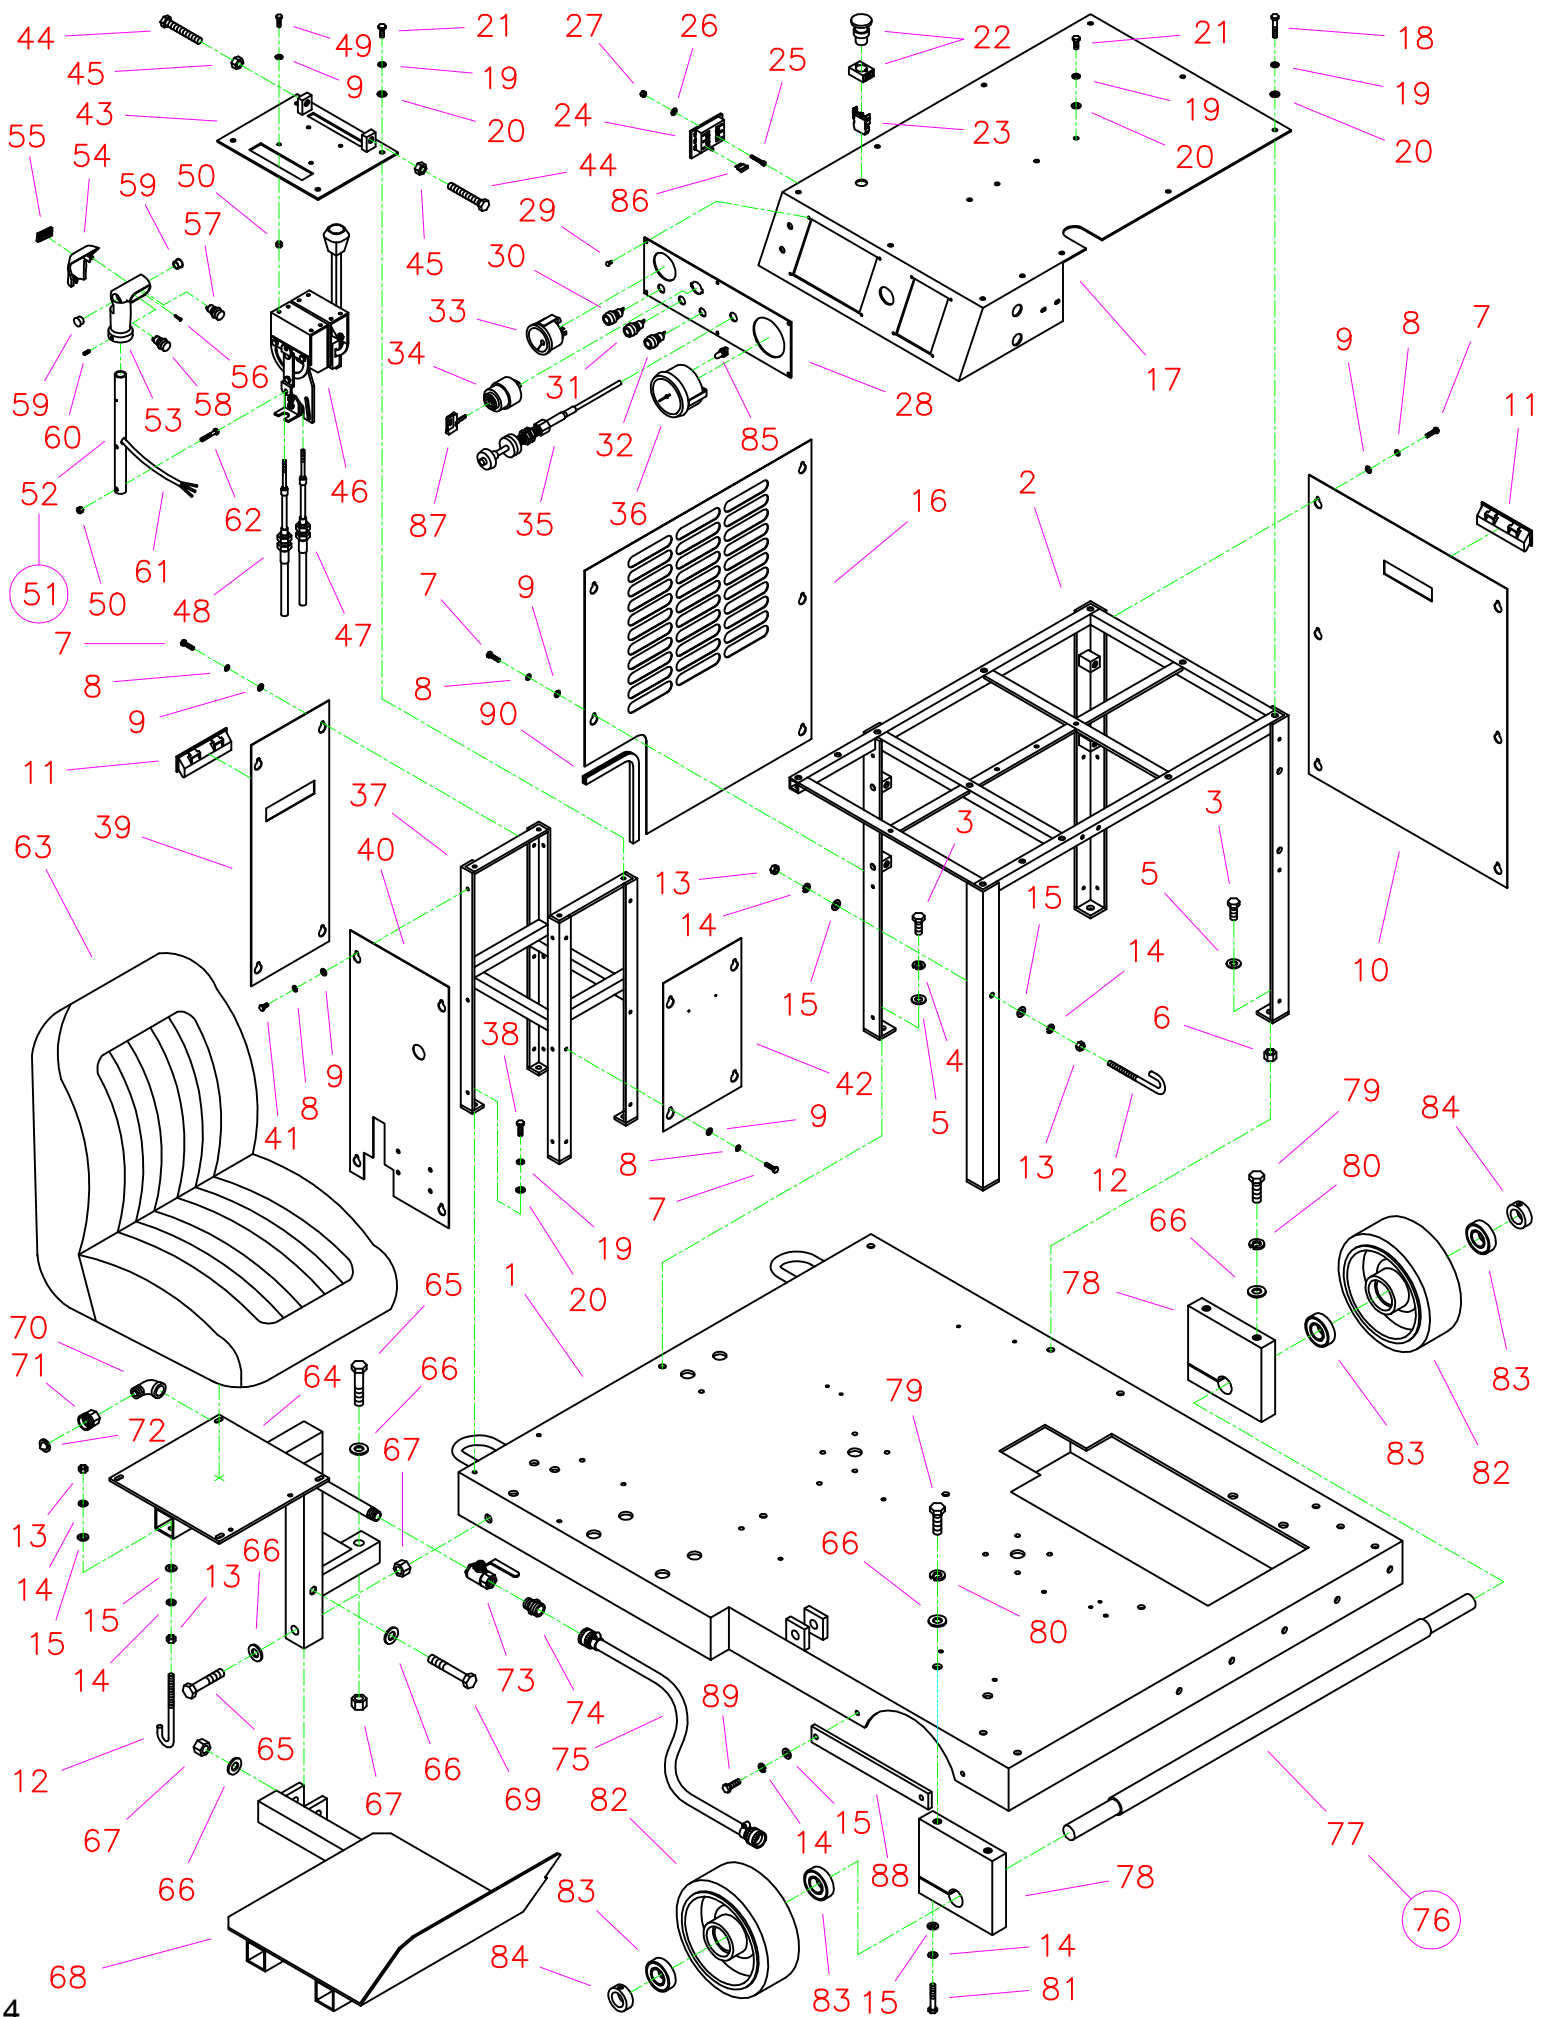

CC8000 Parts List
Drawing 1
Frame Group

Diagram Number	Part No.	Qty. Reg.	Description	Diagram Number	Part No.	Qty. Reg.	Description
1	6040000	1	Frame Base	47	2501358	1	Control Cable, 54" Blade
2	6040011	1	Frame Upright	48	2500880	1	Control Cable, 72" Travel
3	2900025	4	Capscrew, Hex Hd., 1/2"-13 x 1-1/4"	49	2900144	4	Capscrew, Hex Hd., 1/4"-20 x 3/4"
4	2900084	1	Lock Washer, 1/2" Split	50	2900010	6	Lock Nut, 1/4"-20 Nylon
5	2900058	4	Flat Washer, 1/2" SAE	51	6040166	1	Speed Control Lever Assembly (Includes #50 - #62)
6	2900026	3	Lock Nut, 1/2"-13 Nylon	52	6040149	1	Speed Control Lever Only
7	2900180	19	Capscrew, Hex Washer Hd., 1/4"-20 x 1"	53	2501280	1	Control Grip Body
8	2900024	23	Lock Washer, 1/4" Split	54	2501281	1	Control Grip Cover
9	2900009	27	Flat Washer, 1/4" SAE	55	2500644	1	Plug, Rectangular
10	6040030	1	Frame Side Panel	56	2900452	1	Screw, Oval Head, #4 x 5/8"
11	2500892	2	Panel Pull	57	2800372	1	Pushbutton Switch, Raise
12	2900371	2	J-Bolt, 3/8"-16	58	2800373	1	Pushbutton Switch, Lower
13	2900033	4	Hex Nut, 3/8"-16	59	2500694	2	Plug, 5/8" Hole
14	2900006	10	Lock Washer, 3/8" Split	60	2900453	1	Setscrew, Soc. Hd., M5 x 12mm
15	2900014	10	Flat Washer, 3/8" SAE	61	6040167	1	Wiring Harness, Raise/Lower
16	6040031	1	Frame Rear Panel	62	2900048	2	Capscrew, Hex Hd., 1/4"-20 x 1-1/2"
17	6040029	1	Frame Top Panel	63	2500761	1	Seat
18	2900538	8	Capscrew, Hex Hd., 5/16"-18 x 1-3/4"	64	6040037	1	Seat Platform
19	2900031	20	Lock Washer, 5/16" Split	65	2900137	2	Capscrew, Hex Hd., 5/8"-11 x 3-1/4"
20	2900022	20	Flat Washer, 5/16" SAE	66	2900002	8	Flat Washer, 5/8" SAE
21	2900019	8	Capscrew, Hex Hd., 5/16"-18 x 3/4"	67	2900135	3	Lock Nut, 5/8"-11 Nylon
22	2800461	1	Emergency Stop Button	68	6040014	1	Foot Rest
23	2800462	1	Contact Block N.C.	69	6040133	1	Foot Rest (Reverse Mount)
24	2800388	1	Fuse Panel, 6 Circuit	70	2900146	1	Capscrew, Hex Hd., 5/8"-11 x 4"
25	2900451	2	Machine Screw, Soc. Hd., #10-24 x 1-1/4"	71	3200013	1	Street Elbow, 1/2" NPT
26	2900016	2	Flat Washer, #10 USS	72	3200022	1	Fitting, 1/2" Female Pipe to 3/4" Female Garden Hose
27	2900017	2	Lock Nut, 10-24 Nylon	73	3200025	1	Filter Hose Washer
28	6013093	1	Gauge Panel	74	3200027	1	Water Valve
29	2900021	6	Tapscrew, Pan Hd., #10-24 x 3/8"	75	3200155	1	Fitting, 1/2" Male Pipe to 3/4" Male Garden Hose
30	2700785	1	Alternator Light	76	6010021	1	Water Hose Assembly, 42" Long
	2700923	1	(Bulb Only)	77	6040077	1	Front Axle Assembly (Includes #14, #15, #66, #77 - #84)
31	2700787	1	Oil Temperature Light	78	6040010	1	Front Axle
	2700923	1	(Bulb Only)	79	6040001	2	Axle Mount
32	2700786	1	Oil Pressure Light	80	2900147	4	Capscrew, Hex Hd., 5/8"-11 x 1-3/4"
	2700923	1	(Bulb Only)	81	2900113	4	Lock Washer, 5/8" Split
33	2702333	1	Engine Temperature Gauge	82	2900079	2	Capscrew, Hex Hd., 3/8"-16 x 2-1/4"
34	2700783	1	Ignition Switch	83	2500755	2	Wheel, 10" Dia. x 4" Wide
35	2500228	1	Vernier Throttle Cable 60"	84	2500748	4	Bearing, Wheel
36	2800168	1	Blade Shaft Tach/Hour Meter	85	2500782	2	Set Collar, 1-1/4" with Setscrew
37	6040038	1	Controls Frame	86	2800267	1	Light, Wedge Base
38	2900138	4	Capscrew, Hex Hd., 5/16"-18 x 1"	87	2800389	6	Fuse, 10 Amp Red ATO/ATC
39	6040070	1	Controls Rear Panel	88	2701261	1	Ignition Key
40	6040071	1	Controls Side Panel	89	6010013	2	Wheel Well Brace
41	2900082	4	Capscrew, Hex Hd., 1/4"-20 x 1/2"	90	2900013	4	Capscrew, Hex Hd., 3/8"-16 x 1-1/4"
42	6040072	1	Controls Front Panel		6040236	1	Edge Trim, 16" Long
43	6040032	1	Gate Plate				
44	2900542	2	Tap Bolt, Hex Hd., 1/2"-13 x 3-1/2"				
45	2900037	2	Hex Nut, 1/2"-13				
46	2500881	1	Quadco Speed Controller