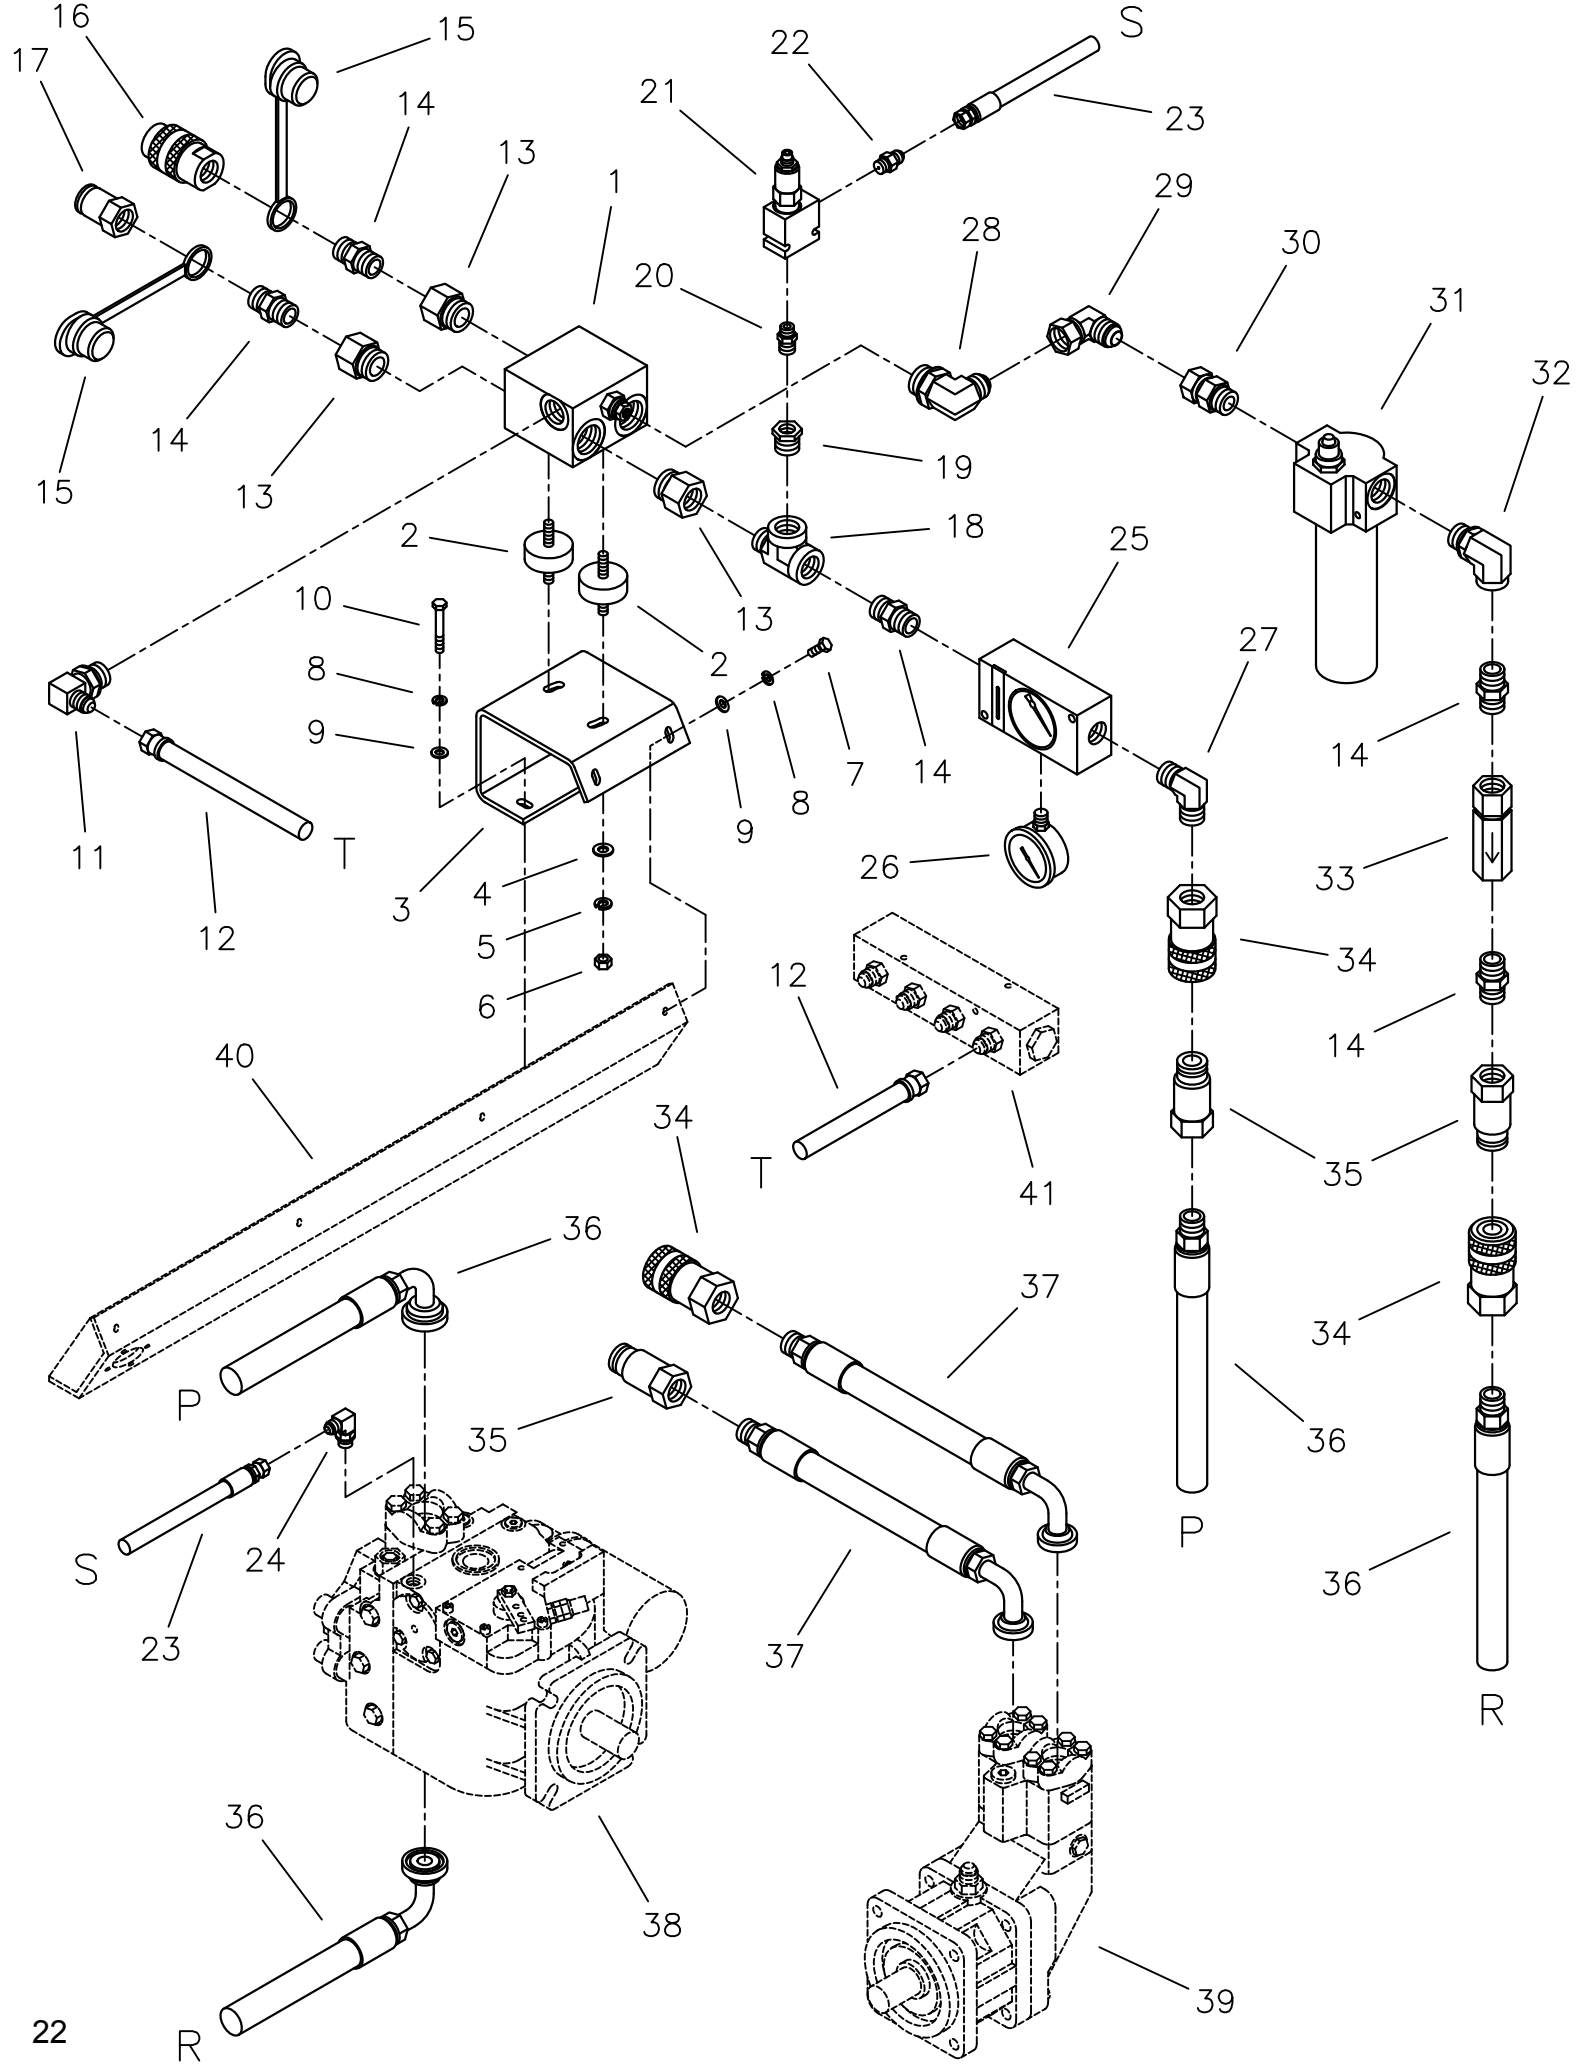

CC8000 Parts List
Drawing 10
Pressure Limiter Assembly

Part #6040256 Pressure Limiter Kit for 30 GPM at 2500 PSI maximum (Includes #1 - #35)

Diagram Number	Part No.	Qty. Reg.	Description	Diagram Number	Part No.	Qty. Reg.	Description
1	3200350	1	Flushing Valve Block Assembly	22	3200349	1	Restrictor, 3/8" O-Ring to 3/8" Male JIC
2	2500678	2	Vibration Isolator, 3/8"-16	23	6040255	1	Hose Assembly, 3/8" HP
3	6040253	1	Valve Block Platform	24	3200271	1	Elbow, 3/8" O-Ring to 3/8" Male JIC
4	2900014	2	Flat Washer, 3/8" SAE	25	3200328	1	Flow Meter
5	2900006	2	Lock Washer, 3/8" Split	26	3200228	1	Pressure Gauge
6	2900033	2	Hex Nut, 3/8"-16	27	3200036	1	Elbow, 3/4" Male Pipe
7	2900019	1	Capscrew, Hex Hd., 5/16"-18 x 3/4"	28	3200112	1	Elbow, 1" O-Ring to 3/4" Male JIC
8	2900031	3	Lock Washer, 5/16" Split	29	3200417	1	Elbow, 3/4" Female to 3/4" Male JIC
9	2900022	3	Flat Washer, 5/16" SAE	30	3200424	1	Adapter, 3/4" O-Ring to 3/4" Female JIC
10	2900289	2	Capscrew, Hex Hd., 5/16"-18 x 2-1/4"	31	3200351	1	Filter, High Pressure
11	3200298	1	Elbow, 3/4" O-Ring to 1/2" Male JIC		3200352	1	(Replacement Element)
12	6040254	1	Hose Assembly, 1/2" PL	32	3200510	1	Elbow, 3/4" O-Ring to 3/4" Female Pipe
13	3200138	3	Adapter, 1" O-Ring to 3/4" Female Pipe	33	3200329	1	Check Valve, 3/4" NPT
14	3200137	5	Hex Nipple, 3/4" NPT	34	3200324	3	Coupler, 3/4" QD (FFM) 5,000 PSI
15	3200512	2	Dust Cap	35	3200325	3	Nipple, 3/4" QD (FF)
16	3200100	1	Coupler, 3/4" QD (NS) 2,500 PSI	36	3200345	2	Hose Assembly, 3/4" x 48" HP
17	3200101	1	Nipple, 3/4" QD (NS)	37	3200346	2	Hose Assembly, 3/4" x 16" HP
18	3200310	1	Tee, 3/4" Female to 3/4" Male Pipe Run	38	(REF)	1	Sauer Pump
19	3200071	1	Reducer, 3/4" Male to 3/8" Female Pipe	39	(REF)	1	VOAC Motor
20	3200109	1	Adapter, 3/8" O-Ring to 3/8" Male Pipe	40	(REF)	1	Steering Support Brace
21	3200435	1	Pressure Relief Valve 2,500 PSI	41	(REF)	1	Manifold, Case Drain