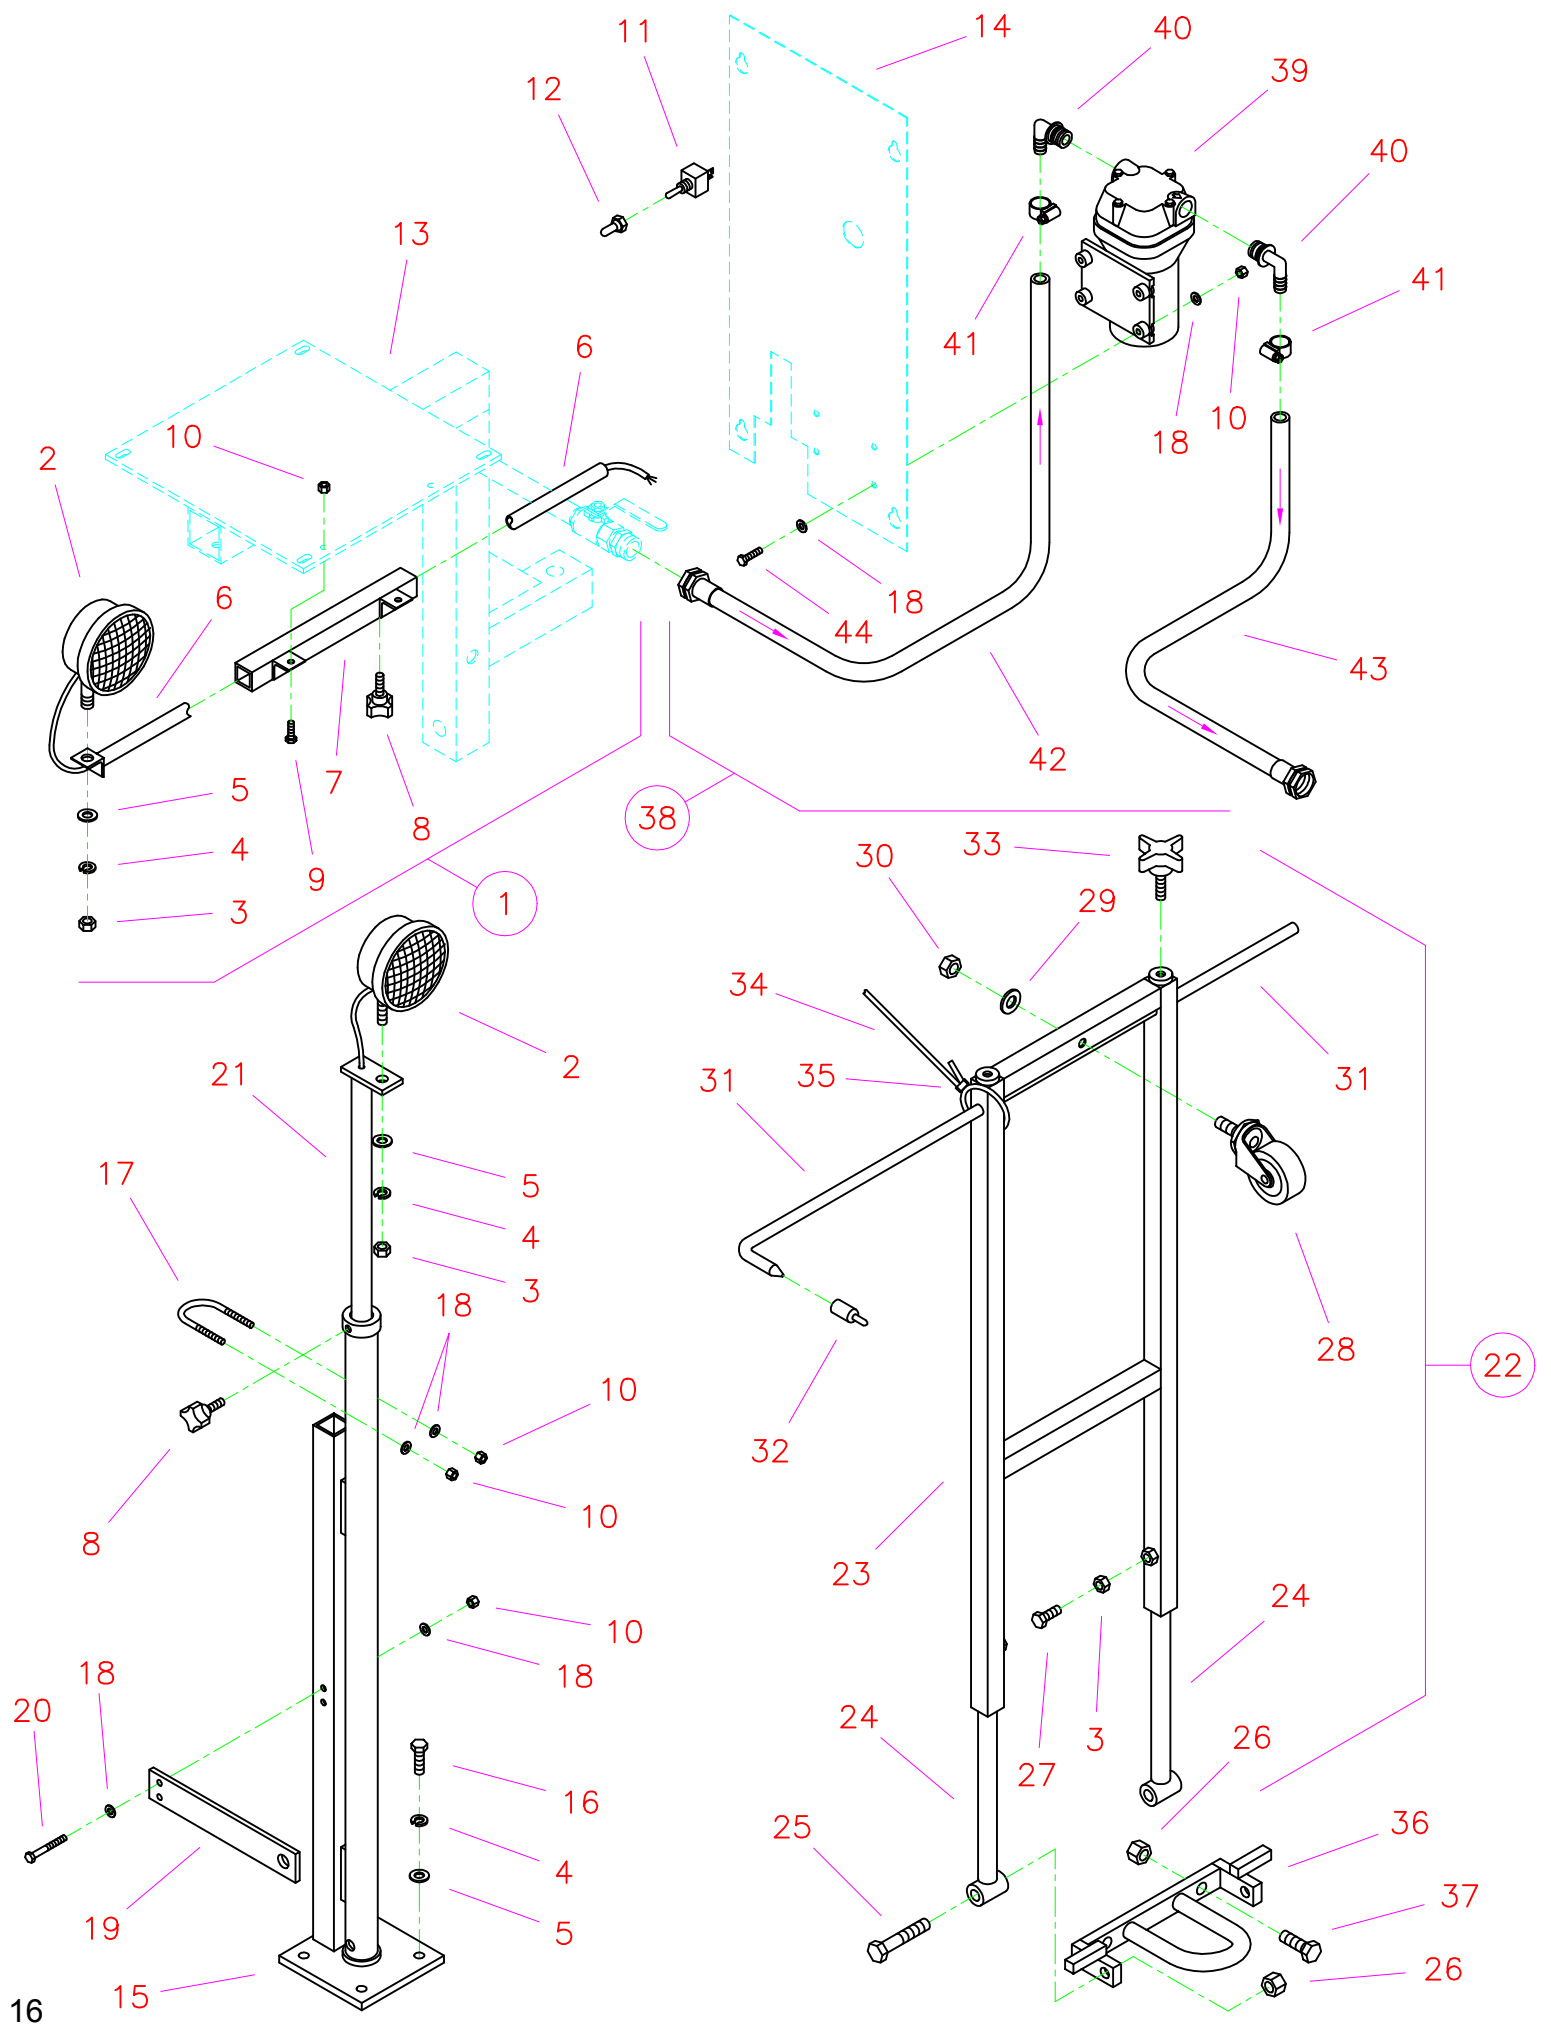

---

**CC8000 Parts List**  
**Drawing 7**  
**Light, Pointer, Water Pump Group**

---

Diagram Number	Part No.	Qty. Reg.	Description	Diagram Number	Part No.	Qty. Reg.	Description
1	6010112	1	Spot Light Kit (Includes #2 - #12)	23	6011201	1	Front Pointer Frame
2	2500194	2	Spot Light, 12 Volt (Includes #3)	24	6011152	2	Front Pointer Arm
3	2900033	4	Hex Nut, 3/8"-16	25	2900105	2	Capscrew, Hex Hd., 1/2"-13 x 2-3/4"
4	2900006	6	Lock Washer, 3/8" Split	26	2900026	4	Lock Nut, 1/2"-13 Nylon
5	2900014	6	Flat Washer, 3/8" SAE	27	2900005	2	Capscrew, Hex Hd., 3/8"-16 x 1"
6	6010106	1	Light Bar	28	2501379	1	Caster, Threaded Stem
7	6010107	1	Light Bar Mount Bracket	29	2900058	1	Flat Washer, 1/2" SAE
8	2400157	3	Hand Lock Knob, 5/16"-18	30	2900543	1	Jam Lock Nut, 1/2"-13 Nylon
9	2900144	2	Capscrew, Hex Hd., 1/4"-20 x 3/4"	31	6040024	1	Front Pointer Rod
10	2900010	10	Lock Nut, 1/4"-20 Nylon	32	2500740	1	Pointer Cap
11	2800062	2	Toggle Switch	33	2900234	2	Hand Lock Knob, 3/8"-16
12	2800063	2	Switch Boot	34	6011054	1	Pointer Cable
13	(REF)	1	Seat Platform	35	3200221	3	Cable Clamp
14	(REF)	1	Controls Side Panel	36	6040093	1	Pointer Mount
15	6040016	1	Support Stand	37	2900139	2	Capscrew, Hex Hd., 1/2"-13 x 1-3/4"
16	2900013	4	Capscrew, Hex Hd., 3/8"-16 x 1-1/4"	38	6040117	1	Optional Water Pump Kit (Includes
17	2900379	1	U-Bolt, 1/4"-20				#10 - #12, #18, #39 - #44)
18	2900009	14	Flat Washer, 1/4" SAE	39	2600200	1	Water Pump, 12 Volt Diaphragm
19	6040232	1	Cable Guide Bar	40	2701694	1	Port Fitting 90° with O-Ring (Set of 2)
20	2900294	2	Capscrew, Hex Hd., 1/4"-20 x 2"	41	3200016	2	Hose Clamp #8
21	6040138	1	Light Extension Bar	42	6040129	1	Inlet Hose Assembly, 24" Long
22	6040083	1	Front Pointer Assembly	43	6010302	1	Outlet Hose Assembly, 48" Long
			(Includes #3, #23 - #35)	44	2900008	4	Capscrew, Hex Hd., 1/4"-20 x 1"