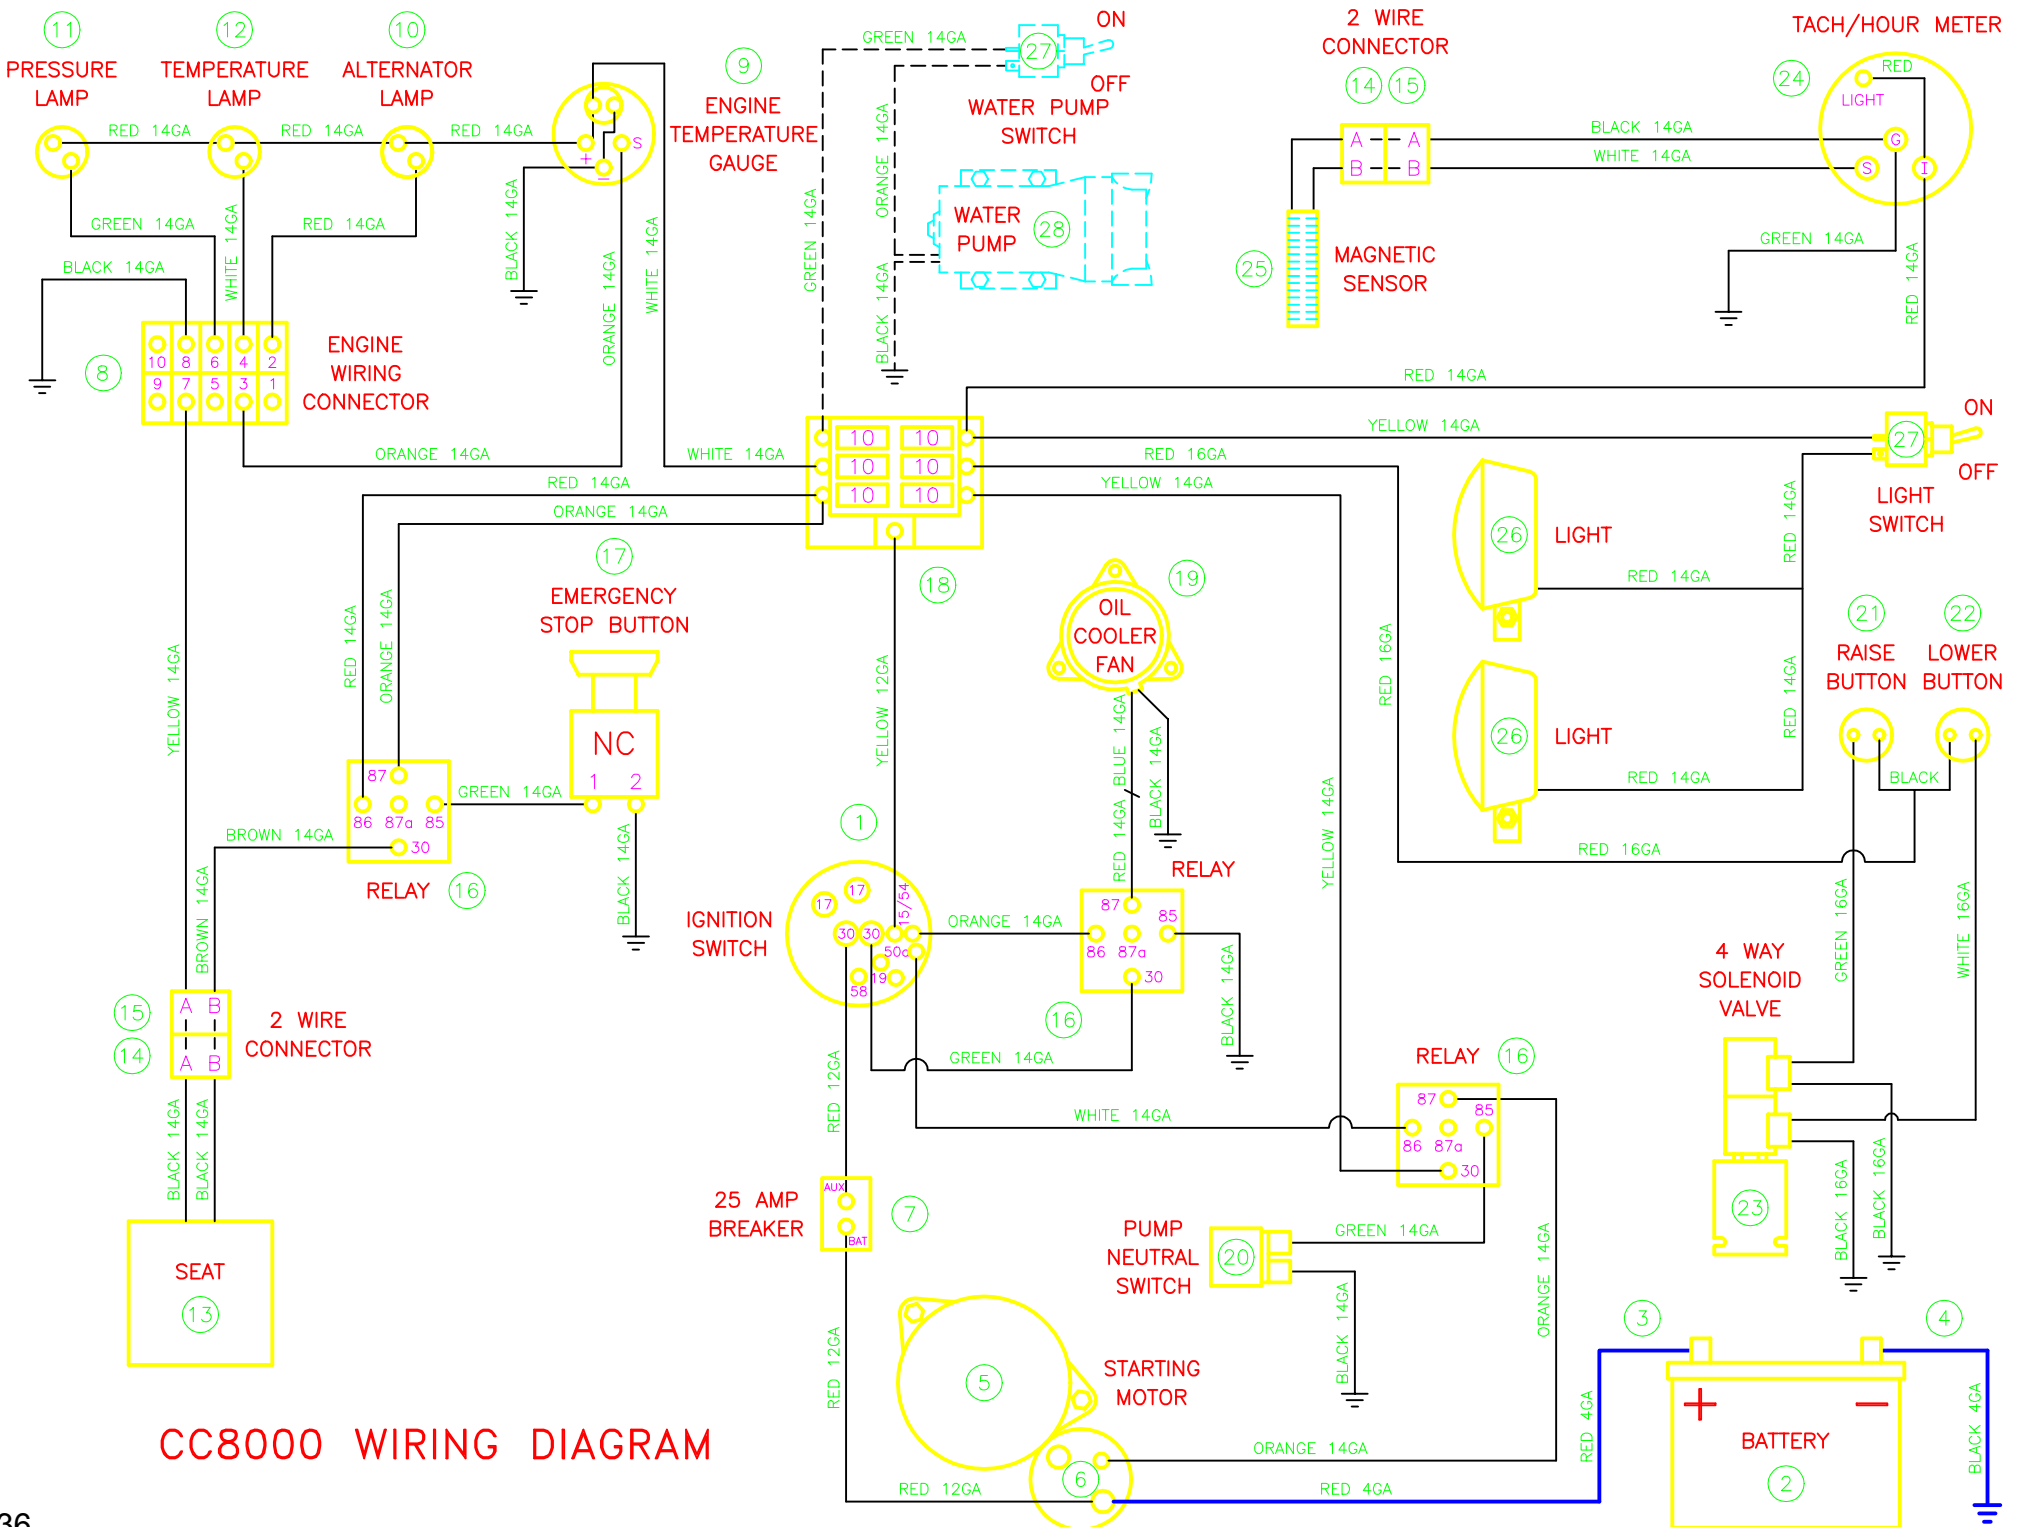

CC8000 WIRING DIAGRAM

CC8000 Parts List
Drawing 13
Wiring Diagram

Diagram Number	Part No.	Qty. Req.	Description	Diagram Number	Part No.	Qty. Req.	Description
1	2700783	1	Ignition Switch	15	2800146	2	Connector, 2 Wire Tower
	2701261	1	Ignition Key		2800115	4	Female Terminal, 14/16 Gage Wire
2	2700208	1	Battery, 12 Volt		2800174	4	Cable Seal, Gray
3	2800073	1	Battery Cable, Positive (Red)	16	2800144	3	Relay
4	2800072	1	Battery Cable, Negative (Black)		2800263	3	Relay Connector
	2800182	1	Ground Cable, Negative (Black)		2800264	12	Wire Terminal, 1/4" Push-on
5	2702274	1	Starting Motor (Includes #6)	17	2800461	1	Emergency Stop Button
6	2701823	1	Solenoid Switch		2800462	1	Contact Block N.C.
7	2800387	1	Circuit Breaker, 25 Amp	18	2800388	1	Fuse Panel, 6 Circuit
	2800364	1	Circuit Breaker Boot, Red		2800389	6	Fuse, 10 Amp Red ATO/ATC
8	2800376	1	Connector Housing	19	2701745	1	Oil Cooler Fan Motor Assembly
	2800377	6	Terminal, 14/16 Gage Wire	20	2702329	1	Pump Neutral Start Switch (NC)
9	2702333	1	Engine Temperature Gauge	21	2800372	1	Pushbutton Switch, Raise
10	2700785	1	Alternator Light	22	2800373	1	Pushbutton Switch, Lower
	2700923	1	(Bulb Only)	23	3200257	1	Valve, 4 Way Solenoid
11	2700786	1	Oil Pressure Light		2701964	2	(Valve Coil Only)
	2700923	1	(Bulb Only)	24	2800168	1	Tach/Hour Meter
12	2700787	1	Oil Temperature Light		2800267	1	Light Bulb, Wedge Base
	2700923	1	(Bulb Only)	25	2800169	1	Magnetic Sensor (Includes #14)
13	2500761	1	Seat	26	2500194	2	Spot Light, 12 Volt
14	2800145	2	Connector, 2 Wire Shroud	27	2800062	2	Toggle Switch
	2800114	4	Male Terminal, 14/16 Gage Wire		2800063	2	Switch Boot
	2800174	4	Cable Seal, Gray	28	2600200	1	Optional Water Pump, Diaphragm