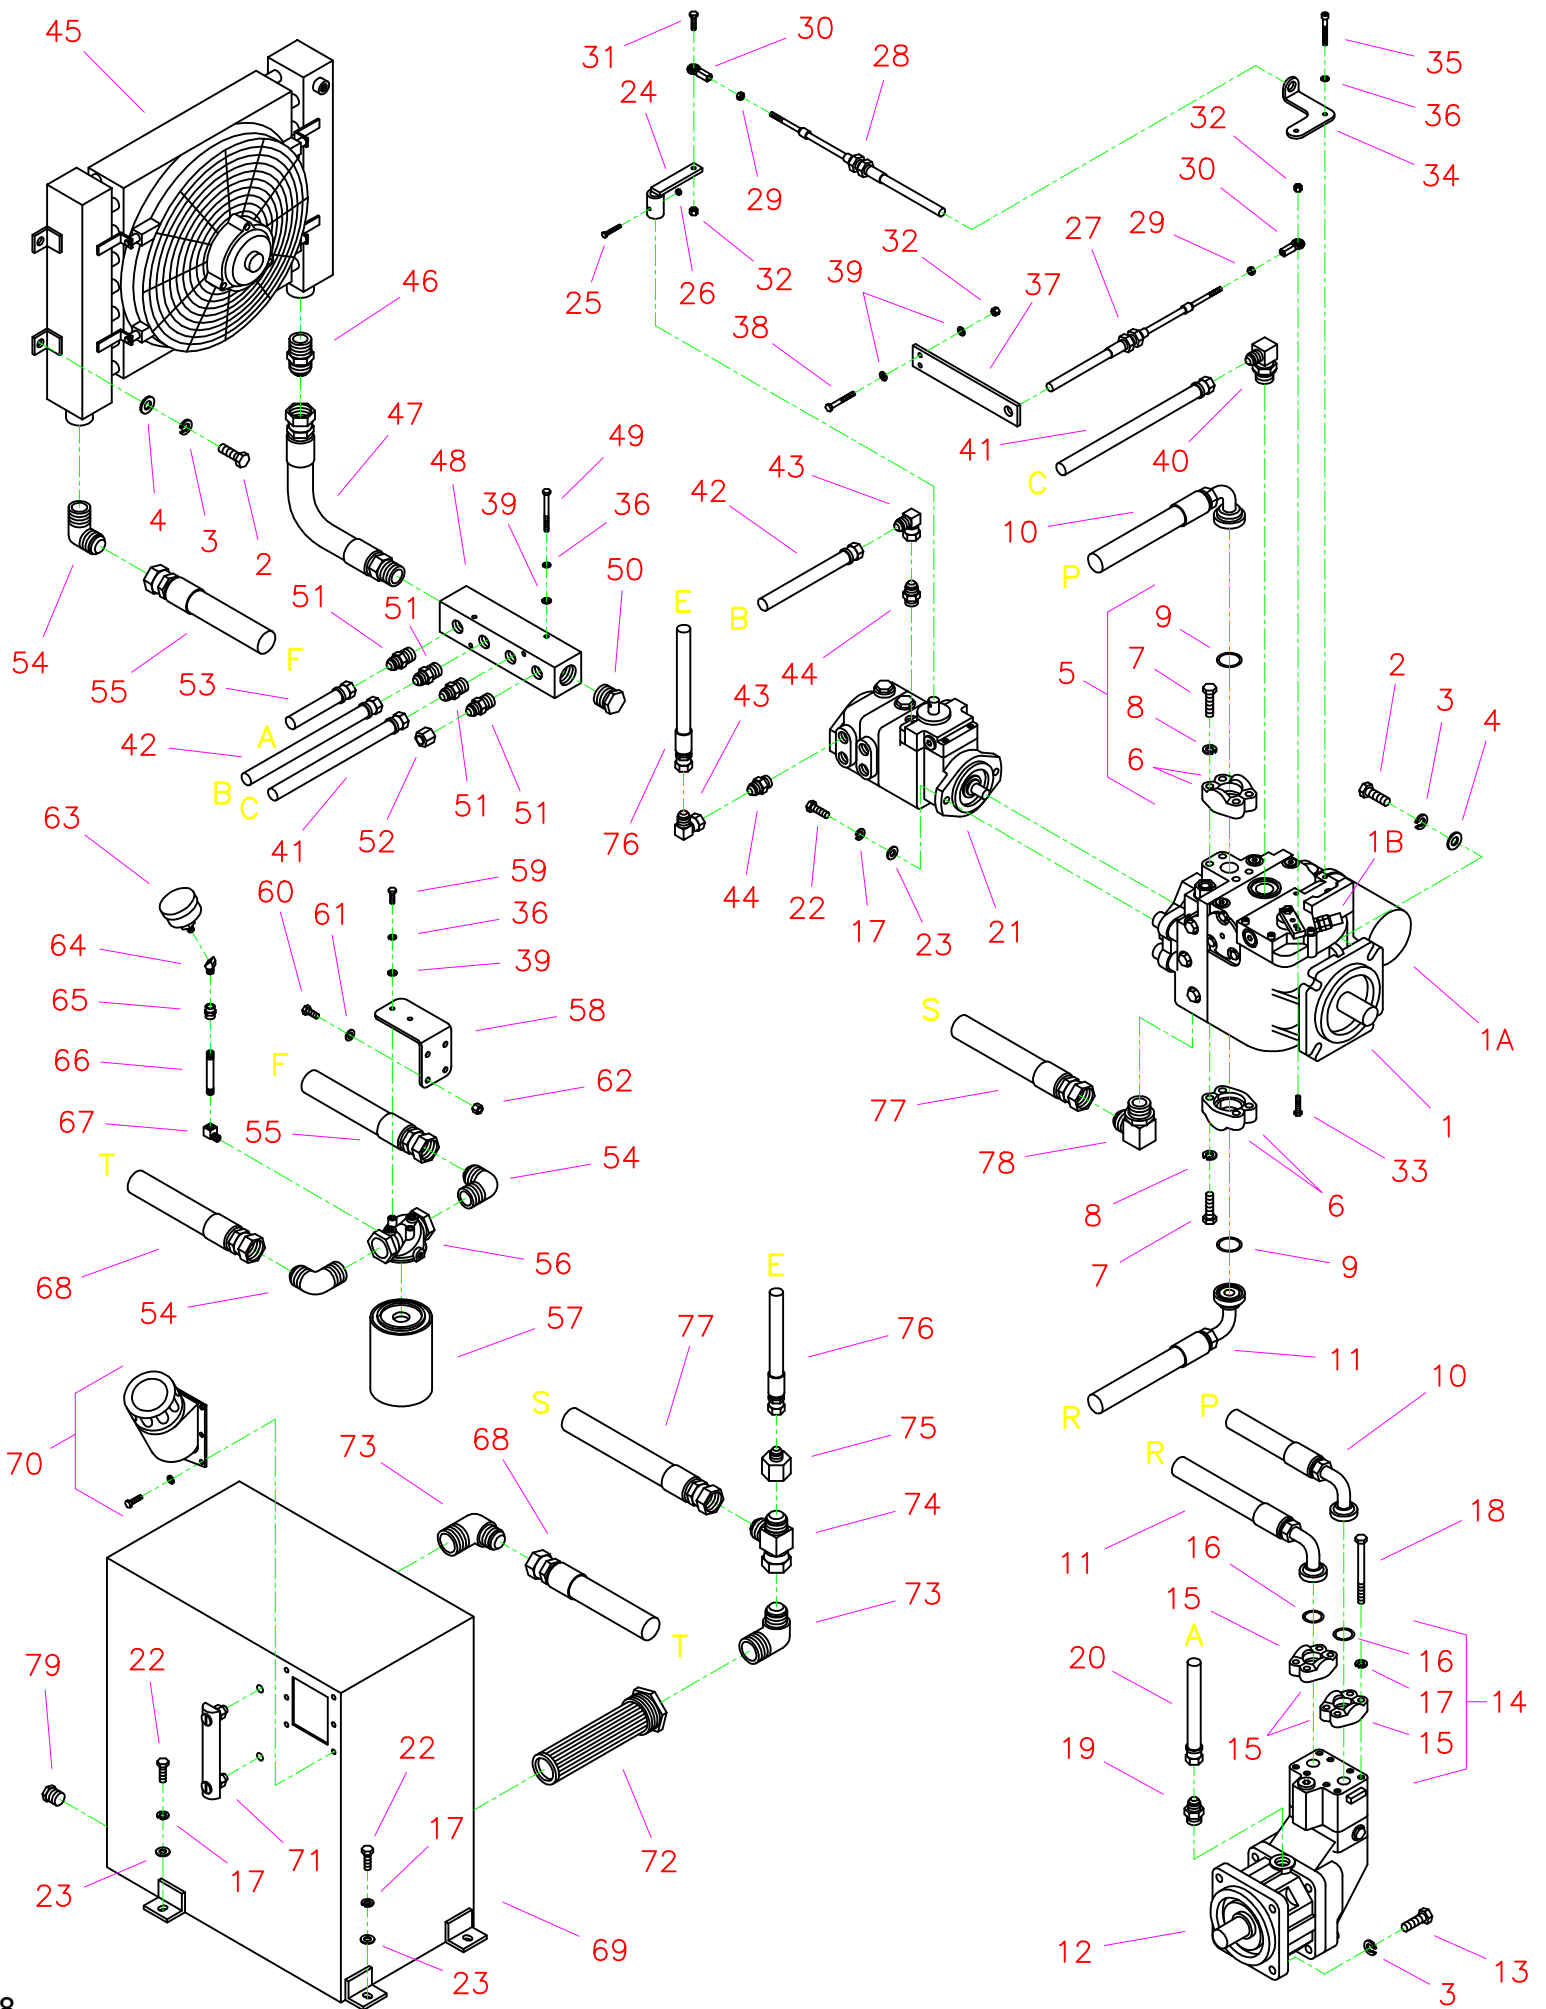

CC8000 Parts List
Drawing 2
Arm Assembly

Diagram Number	Part No.	Qty. Reg.	Description	Diagram Number	Part No.	Qty. Reg.	Description
1	6040008	1	Arm Weldment	23	2900130	1	Capscrew, Hex Hd., 5/8"-11 x 4" Left Hand
2	6040243	1	Pillow Block Assembly with Splined Input Shaft & 6" Dia. Flanges (Includes #3 - #27)	24	2900113	2	Lock Washer, 5/8" Split
	6040244	1	Pillow Block Assembly with Splined Input Shaft & 8" Dia. Flanges (Includes #3 - #18, #21 - #29)	25	2900002	1	Flat Washer, 5/8" SAE
	6040079	1	Pillow Block Assembly with Keyed Input Shaft & 6" Dia. Flanges (Includes #3 - #27)	26	6040004	1	Blade Guard Mount
	6040080	1	Pillow Block Assembly with Keyed Input Shaft & 8" Dia. Flanges (Includes #3 - #18, #21 - #29)	27	2800169	1	Magnetic Sensor with Wire Connector & Nut
3	6040007	1	Pillow Block	28	6013017	1	Inner Flange, 8" for 42" - 54" Blade Guards
4	2900062	1	Grease Fitting, 1/8" NPT	29	6013018	1	Outer Flange, 8" with Drive Pin for 42" - 54" Blade Guards (Includes #21)
5	2900139	6	Capscrew, Hex Hd., 1/2"-13 x 1-3/4"	30	6040036	1	Blade Guard Support Bar
6	2900084	6	Lock Washer, 1/2" Split	31	2900511	2	Capscrew, Soc. Hd., 1/2"-13 x 1-1/4"
7	2900058	10	Flat Washer, 1/2" SAE	32	6040025	1	Blade Guard Brace for 30" - 36" Blade Guards
8	6040240	1	Blade Shaft with Splined Input	33	2900005	2	Capscrew, Hex Hd., 3/8"-16 x 1"
	6040003	1	Blade Shaft with Keyed Input	34	2900006	2	Lock Washer, 3/8" Split
9	6010040	1	Key, 1/4" Sq. x 13/16" (2 req'd for 8" Flanges)	35	2900014	2	Flat Washer, 3/8" SAE
10	2500686	2	Bearing, 50mm x 90mm x 20mm	36	6040069	1	Blade Guard Brace for 42" - 54" Blade Guards
11	6040006	1	Motor Adapter	37	2500211	1	Wrench, 15/16"
12	2900175	6	Capscrew, Soc. Hd., 3/8"-16 x 1"	38	2900307	1	Wing Screw, M6 x 16mm
13	6040005	1	Seal Plate	39	6040078	1	Depth Stop Bolt, 3/4"-10 x 12"
14	2900235	4	Capscrew, Flat Hd., 3/8"-16 x 1" (10 req'd for 8" Flanges)	40	2900041	1	Hex Nut, 3/4"-10
15	2500808	1	Seal, 1-3/4" x 2-3/8" x 5/16"	41	2900476	1	Swivel Pad Nut, 3/4"-10
16	2500751	1	Seal, 1-3/4" V-Ring	42	6040009	1	Pivot Shaft
17	6010230	1	Shaft Tach Gear, 1-3/4" I.D.	43	2900376	2	Capscrew, Hex Hd., 1/2"-13 x 7"
18	2900089	2	Capscrew, Soc. Hd., 1/4"-28 x 1"	44	2900026	2	Lock Nut, 1/2"-13 Nylon
19	6010038	1	Inner Flange, 6" for 14" - 36" Blade Guards	45	6040002	1	Arm Clevis
20	6010039	1	Outer Flange, 6" with Drive Pin for 14" - 36" Blade Guards (Includes #21)	46	2500746	2	Bearing, 2" Insert
21	2900197	1	Drive Pin Only, 3/8" Dia. x 2"	47	6040023	1	Arm Mount Weldment
22	2900418	1	Setscrew, Soc Hd., 5/16"-18 x 5/8" (2 req'd for 8" Flanges)	48	2900350	1	Lock Washer, 2-1/2" Split
				49	2900546	1	Hex Nut, 2-1/2"-4
				50	2900370	4	Capscrew, Hex Hd., 1"-8 x 3"
				51	2900365	4	Lock Washer, 1" Split
				52	2900366	2	Tap Bolt, Hex Hd., 3/8"-16 x 2"
				53	2900033	2	Hex Nut, 3/8"-16
				54	6040033	1	RPM Plate
				55	2900122	2	Capscrew, Soc. Hd., 1/4"-20 x 1/2"