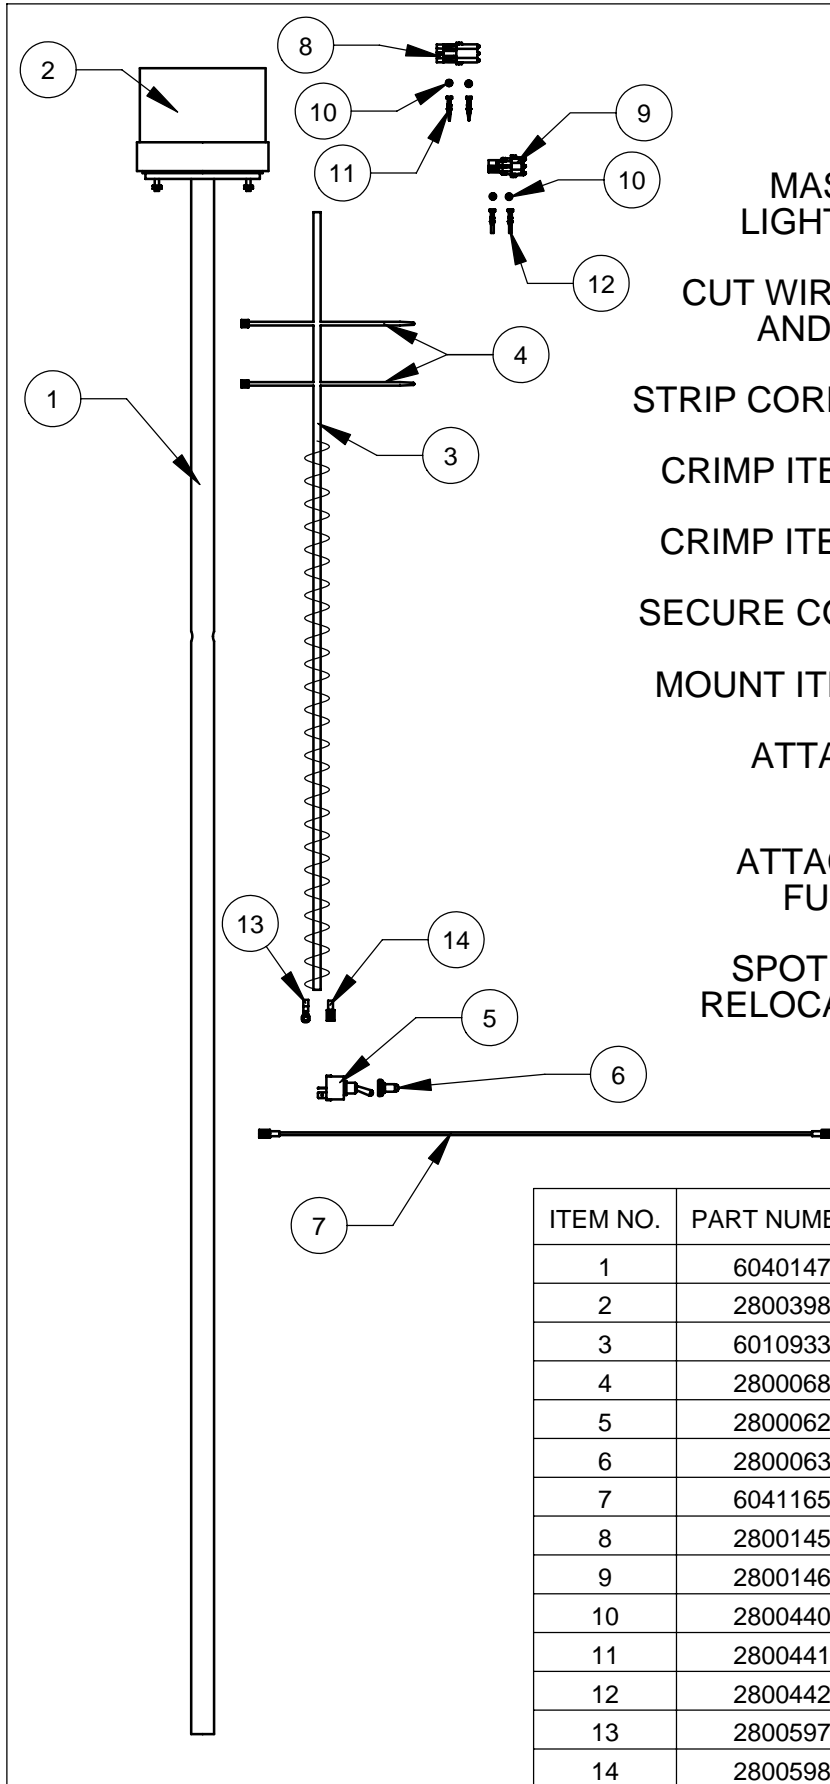

6040338 STROBE LIGHT ASSEMBLY

MAST 1 REPLACES CURRENT LIGHT EXTENSION BAR, 6040138.

CUT WIRES AT STROBE TO ~4" . STRIP AND ATTACH ITEMS 8, 10, & 11.

STRIP CORD 3 AND ATTACH ITEMS 9, 10, & 12.

CRIMP ITEM 14 TO WHITE WIRE OF CORD.

CRIMP ITEM 13 TO BLACK WIRE OF CORD.

SECURE CORD 3 TO BRACKET WITH ITEM 4.

MOUNT ITEM 5 TO HOLE IN GAUGE PANEL.

ATTACH CORD TO SWITCH (14) AND GROUND (13).

ATTACH WIRE 7 TO SWITCH AND FUSE PANEL (NOT SHOWN).

SPOTLIGHT 2500194 CAN NOW BE RELOCATED DIRECTLY TO THE MAST.

ITEM NO.	PART NUMBER	DESCRIPTION	QTY.
1	6040147	Light Mast	1
2	2800398	Strobe Light	1
3	6010933	Cord, 18 Ga., x 2 Wire, 2' Coiled	1
4	2800068	Tie Wrap, 7-1/2"	2
5	2800062	Toggle Switch On/Off	1
6	2800063	Switch Boot	1
7	6041165	Wire Assy., 16 Ga., x 24"	1
8	2800145	Connector, 2 Wire Shroud	1
9	2800146	Connector, Tower 2 Wire	1
10	2800440	Cable Seal	4
11	2800441	20-18 Gage Male Terminal	2
12	2800442	20-18 Gage Female Terminal	2
13	2800597	22-18 Gage Terminal Ring, 1/4"	1
14	2800598	22-18 Gage Push On, Female	1