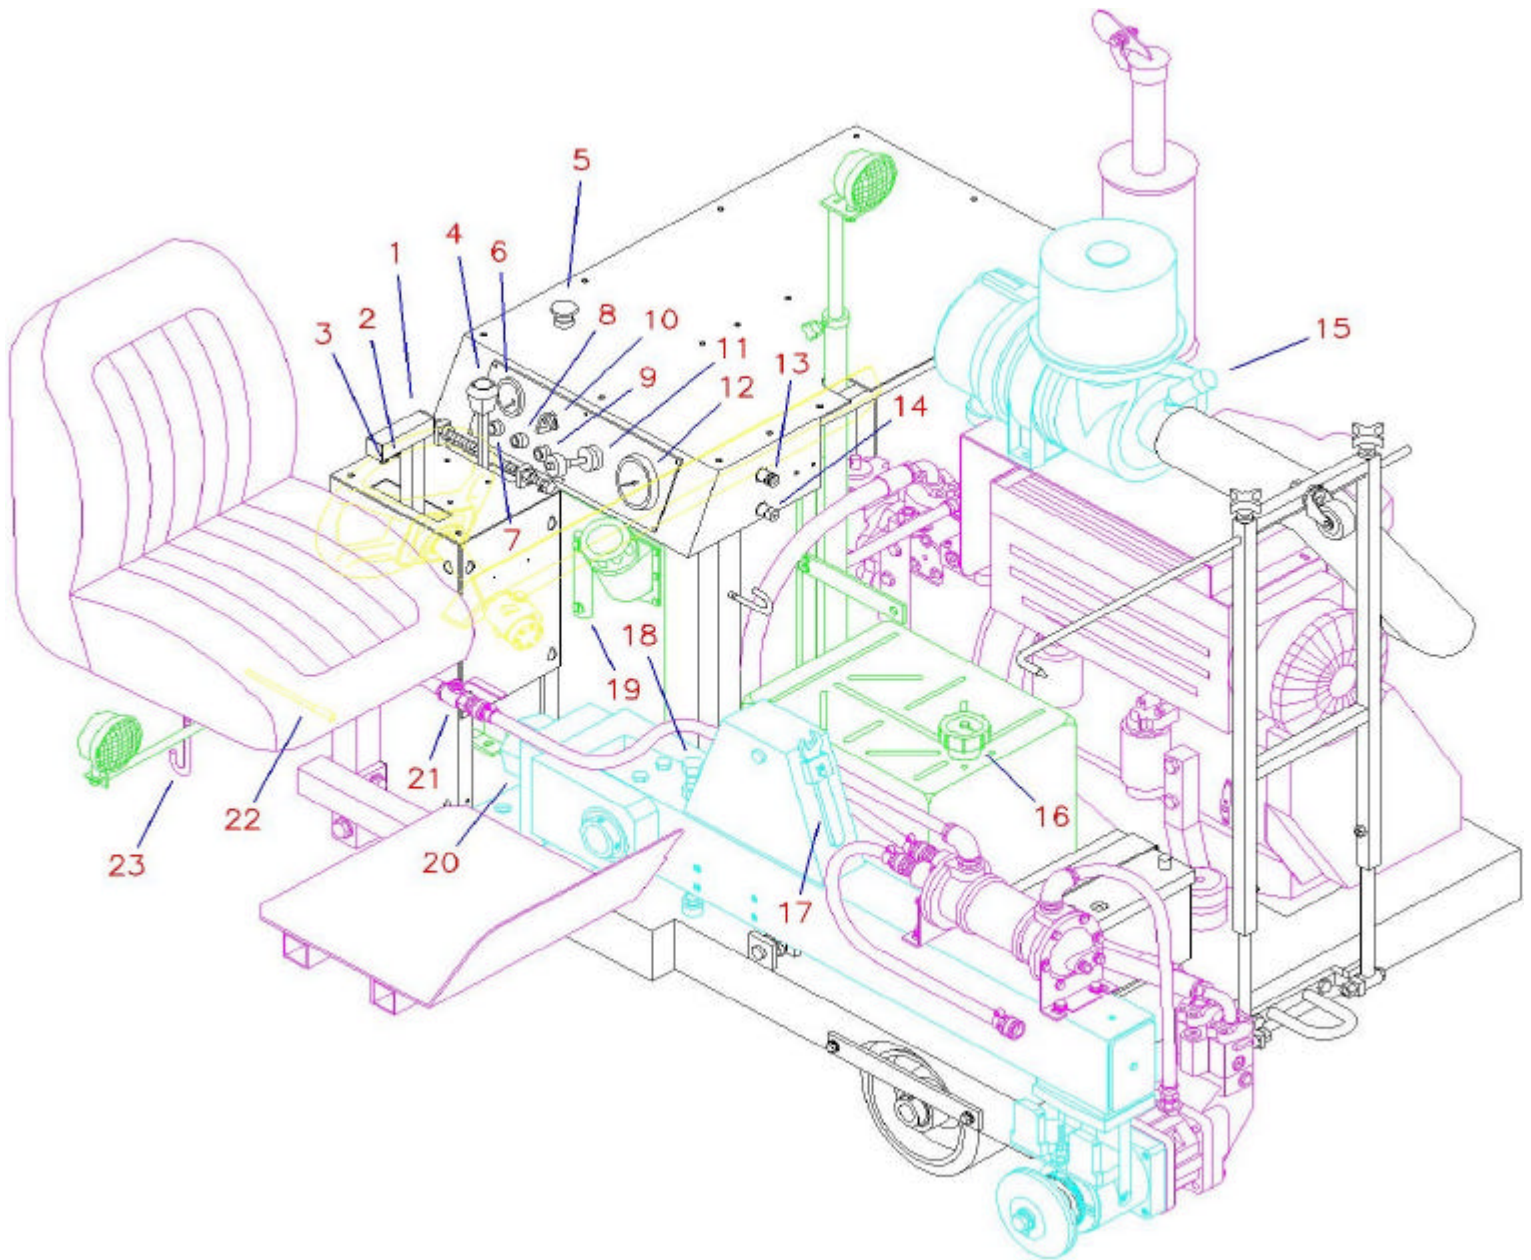

Saw Controls Legend

1. Travel Speed Control Lever	12. Blade Tachometer / Hour Meter
2. Blade Raise Pushbutton	13. Blade Raising Speed Control
3. Blade Lower Pushbutton	14. Blade Lowering Speed Control
4. Blade Speed Control Lever	15. Air Cleaner Restriction Indicator
5. Emergency Stop Button	16. Fuel Tank Cap / Gauge
6. Engine Temperature Gauge	17. Blade Shaft Wrench
7. Engine Alternator Light	18. Blade Depth Stop Bolt
8. Engine Oil Temperature Light	19. Hydraulic Oil Temperature Gauge
9. Engine Oil Pressure Light	20. Blade Angle Adjustment Nut
10. Ignition Switch	21. Water Control Valve
11. Vernier Throttle Control	22. Seat Adjustment Lever
	23. Water Supply Hose Hook