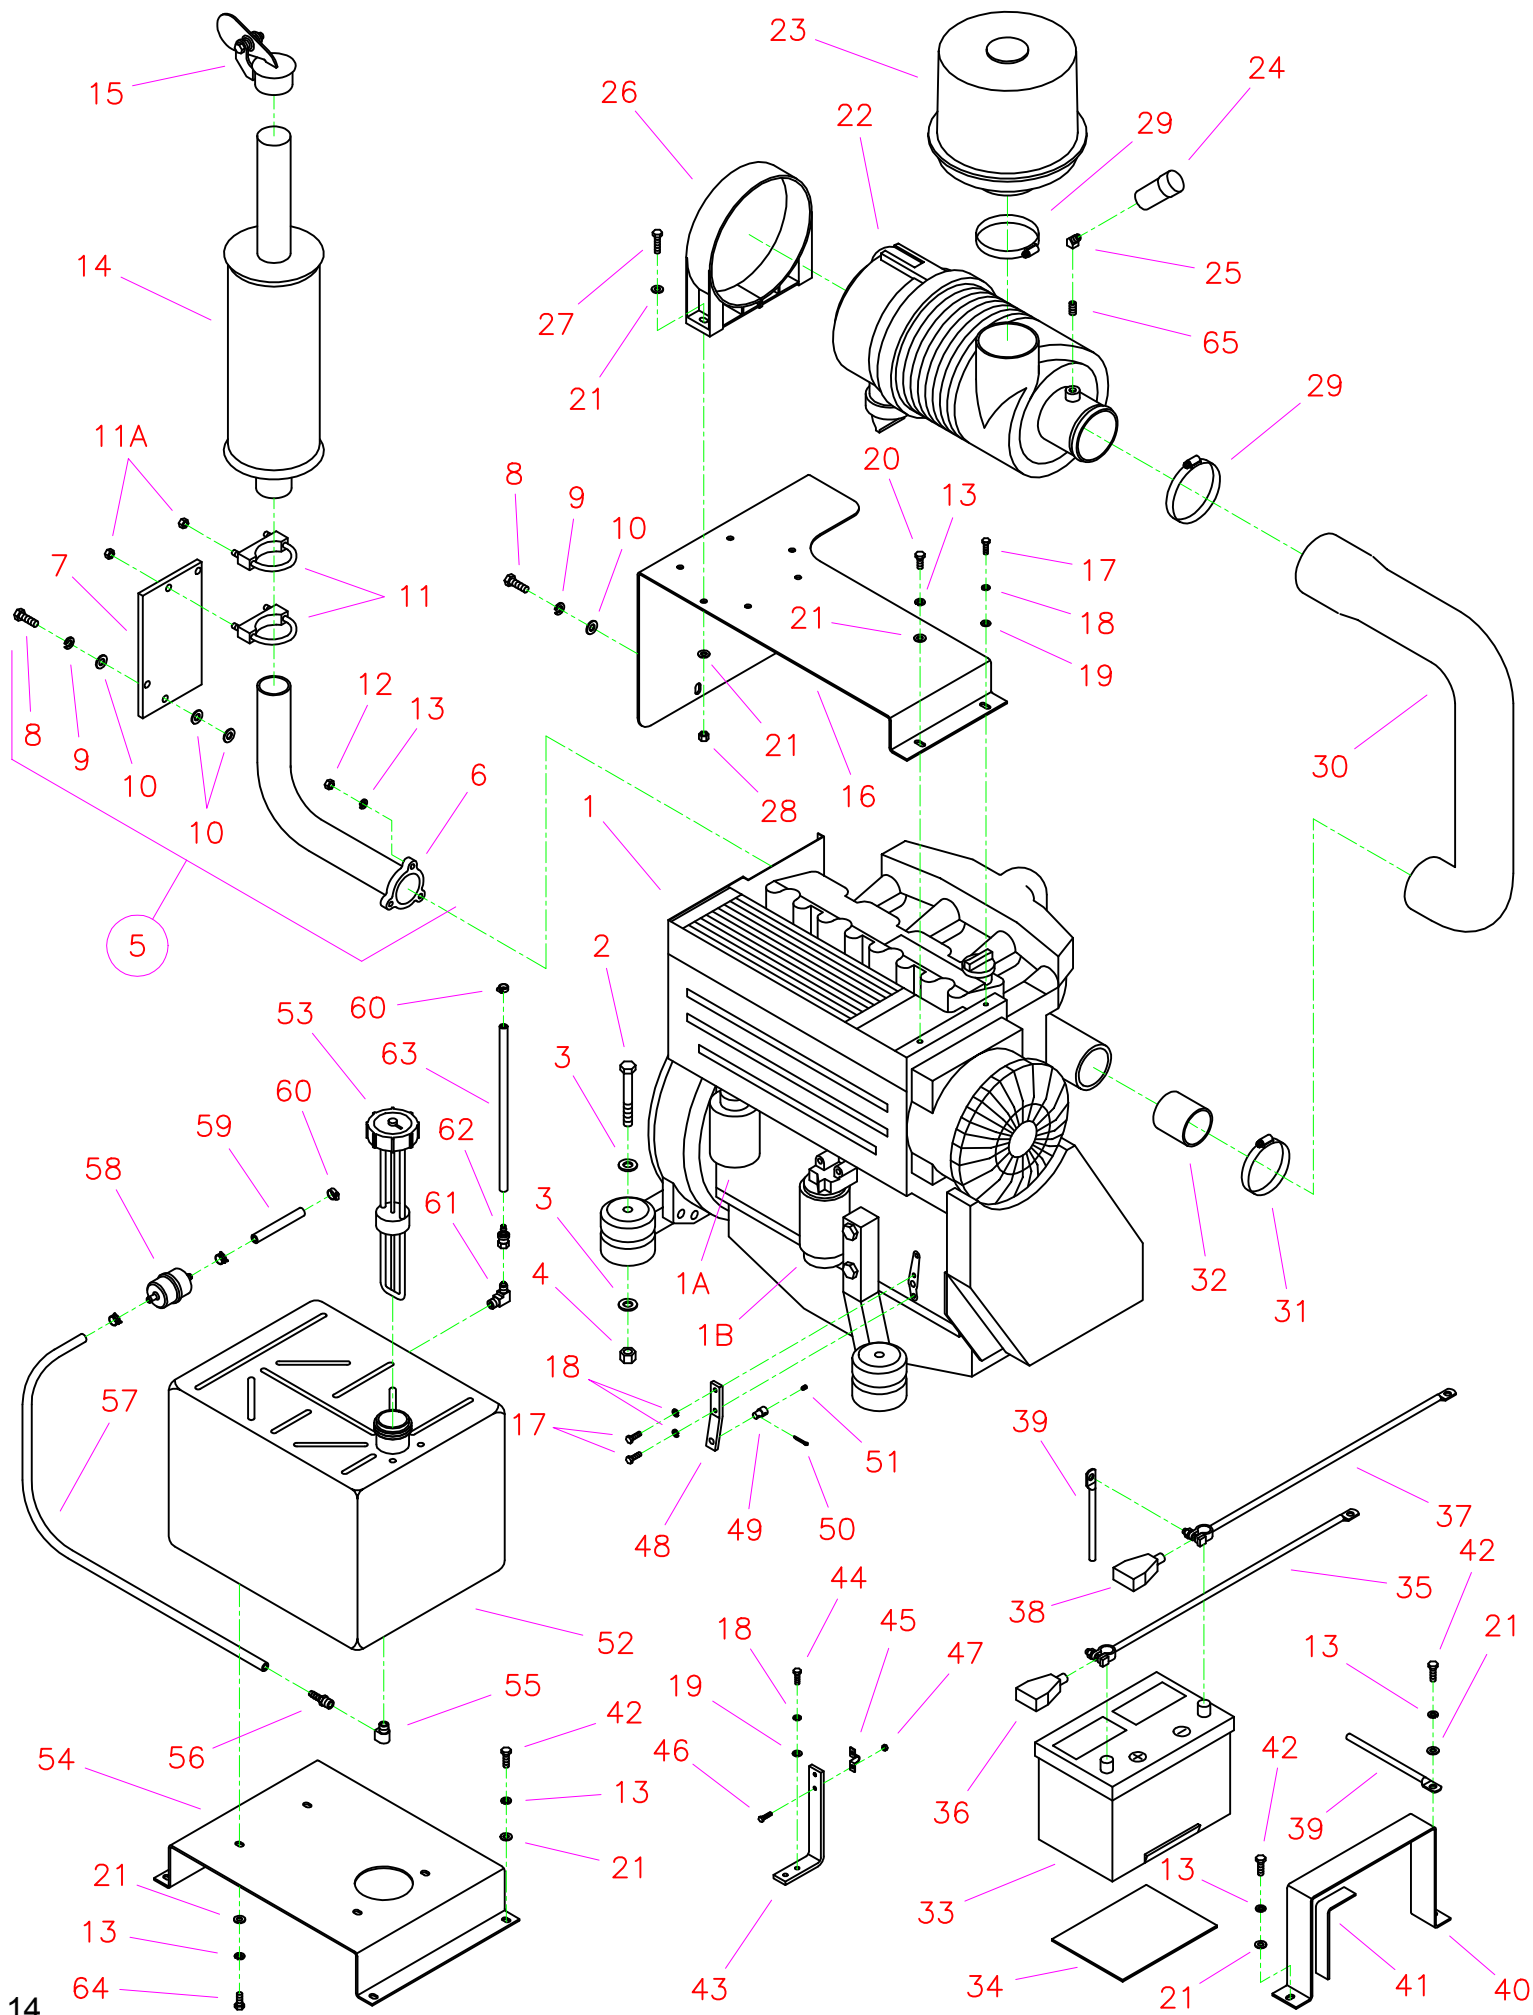

CC8000 Parts List
Drawing 5
Power Steering Group

Part # 6040132 Power Steering Upgrade Kit (Includes #1 - #30)

Diagram Number	Part No.	Qty. Reg.	Description	Diagram Number	Part No.	Qty. Reg.	Description
1	6040131	1	Steering Support Brace	22	2701901	1	Woodruff Key, 1/4" Wide x 1" Dia.
2	2900494	3	Capscrew, Hex Hd., 5/16"-18 x 2"	23	3200287	2	Adapter, 5/8" O-Ring to 1/2" Male JIC
3	2900031	3	Lock Washer, 5/16" Split	24	2900029	4	Capscrew, Hex Hd., 3/8-16 x 1-1/2"
4	2900022	3	Flat Washer, 5/16" SAE	25	2900006	4	Lock Washer, 3/8" Split
5	2600222	1	Steering Control Unit	26	2900014	4	Flat Washer, 3/8" SAE
6	2600221	1	Steering Column	27	2900062	1	Grease Fitting, 1/8" NPT
7	2900311	4	Capscrew, Hex Hd., M6 x 25mm	28	3200422	2	Elbow, 5/8" O-Ring to 1/2" Male JIC 45°
8	2900024	4	Lock Washer, 1/4" Split	29	6040066	2	Hose Assembly, 1/2" x 46" HP
9	2501170	1	Steering Wheel	30	3200332	1	Tee, 1/2" Male JIC to 1/2" Female JIC
10	2900435	1	Hex Nut, M16x1.5	31	2600213	1	Wheel Drive Motor (Includes #32 and #33)
11	2501176	1	Steering Wheel Cap	32	2701902	1	Key, 5/16" Square x 1"
12	3200263	5	Adapter, 3/8" O-Ring to 3/8" Male JIC	33	2701903	1	Hex Nut, 1"-20 Slotted
13	6040123	5	Hose Assembly, 3/8" x 78" HP	34	2900374	1	Cotter Pin, 5/32" x 1-1/2"
14	6040015	1	Drive Wheel Support Arm	35	2900105	4	Capscrew, Hex Hd., 1/2"-13 x 2-3/4"
15	2900370	2	Capscrew, Hex Hd., 1"-8 x 3"	36	2900026	4	Lock Nut, 1/2"-13 Nylon
16	2900365	2	Lock Washer, 1" Split	37	6040012	1	Drive Wheel with Hub
17	6040130	1	Drive Wheel Bracket	38	2600212	1	Oilgear Pump
18	2500811	1	Bearing, 1-1/2" Thrust	39	3200285	3	Elbow, 1/2" O-Ring to 1/2" Male JIC
19	2500812	1	Bearing, 1-1/2" x 2" x 3"	40	3200286	3	Adapter, 1/2" O-Ring to 1/2" Male JIC
20	2501202	1	Retaining Ring, 1-1/2"	41	3200257	1	Valve, 4 Way Solenoid
21	2600223	1	Steering Motor (Includes #22)	42	6040237	1	Hose Assembly, 1/2" x 16" HP