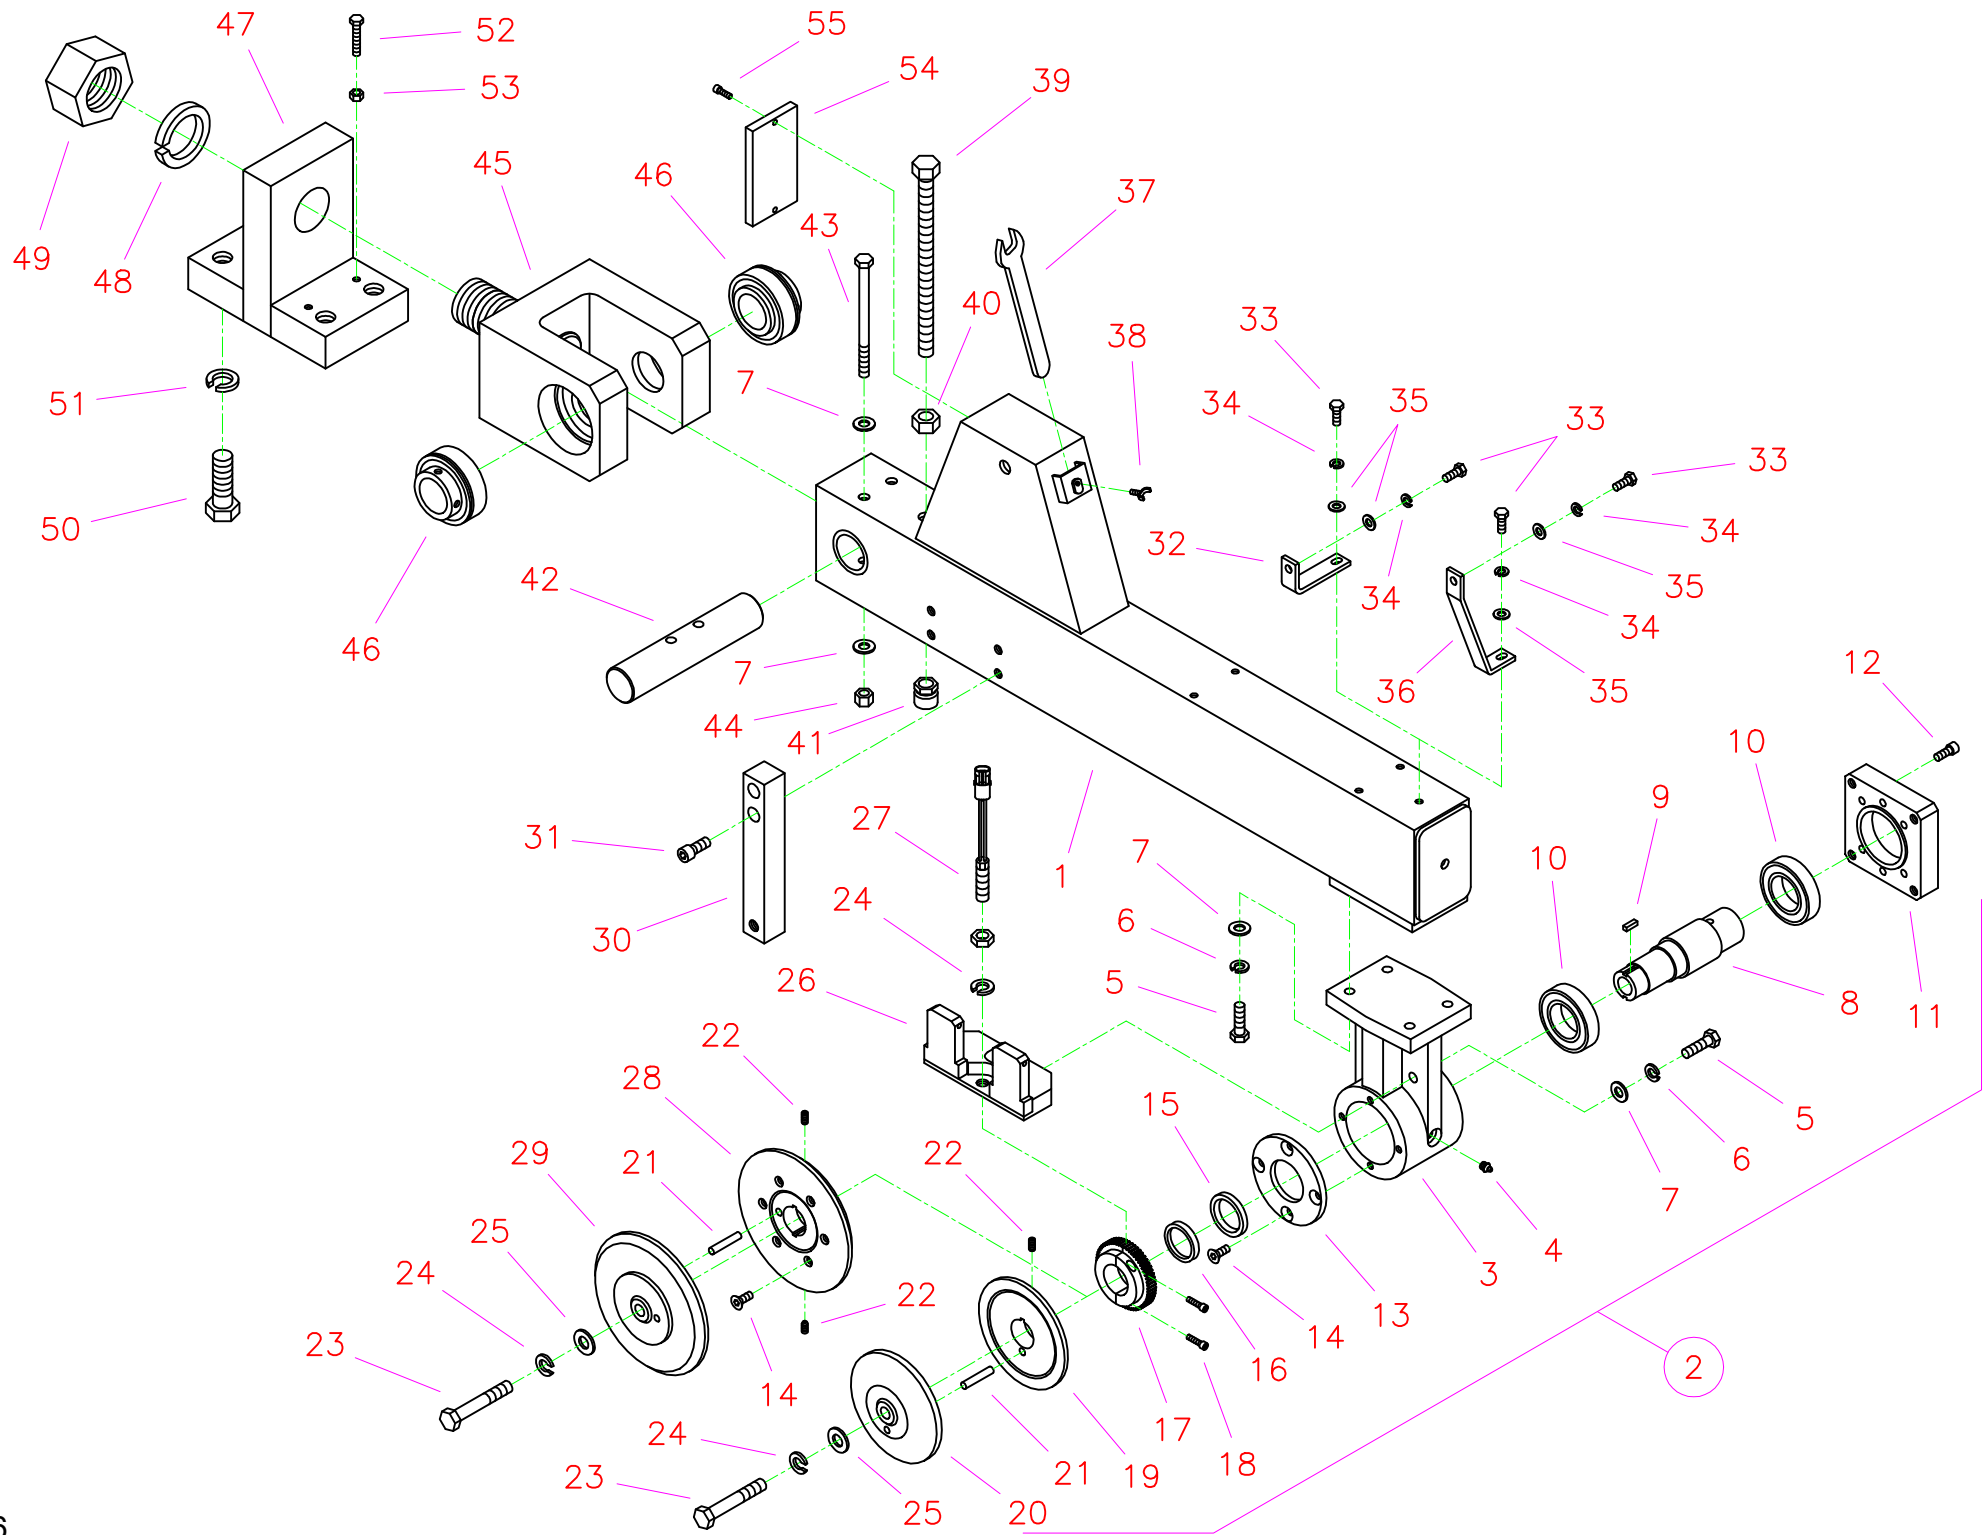

CC8000 Parts List
Drawing 1
Frame Group

Diagram Number	Part No.	Qty. Reg.	Description	Diagram Number	Part No.	Qty. Reg.	Description
1	6040000	1	Frame Base	47	2501358	1	Control Cable, 54" Blade
2	6040011	1	Frame Upright	48	2500880	1	Control Cable, 72" Travel
3	2900025	4	Capscrew, Hex Hd., 1/2"-13 x 1-1/4"	49	2900144	4	Capscrew, Hex Hd., 1/4"-20 x 3/4"
4	2900084	1	Lock Washer, 1/2" Split	50	2900010	6	Lock Nut, 1/4"-20 Nylon
5	2900058	4	Flat Washer, 1/2" SAE	51	6040166	1	Speed Control Lever Assembly (Includes #50 - #62)
6	2900026	3	Lock Nut, 1/2"-13 Nylon	52	6040149	1	Speed Control Lever Only
7	2900180	19	Capscrew, Hex Washer Hd., 1/4"-20 x 1"	53	2501280	1	Control Grip Body
8	2900024	23	Lock Washer, 1/4" Split	54	2501281	1	Control Grip Cover
9	2900009	27	Flat Washer, 1/4" SAE	55	2500644	1	Plug, Rectangular
10	6040030	1	Frame Side Panel	56	2900452	1	Screw, Oval Head, #4 x 5/8"
11	2500892	2	Panel Pull	57	2800372	1	Pushbutton Switch, Raise
12	2900371	2	J-Bolt, 3/8"-16	58	2800373	1	Pushbutton Switch, Lower
13	2900033	4	Hex Nut, 3/8"-16	59	2500694	2	Plug, 5/8" Hole
14	2900006	10	Lock Washer, 3/8" Split	60	2900453	1	Setscrew, Soc. Hd., M5 x 12mm
15	2900014	10	Flat Washer, 3/8" SAE	61	6040167	1	Wiring Harness, Raise/Lower
16	6040031	1	Frame Rear Panel	62	2900048	2	Capscrew, Hex Hd., 1/4"-20 x 1-1/2"
17	6040029	1	Frame Top Panel	63	2500761	1	Seat
18	2900538	8	Capscrew, Hex Hd., 5/16"-18 x 1-3/4"	64	6040037	1	Seat Platform
19	2900031	20	Lock Washer, 5/16" Split	65	2900137	2	Capscrew, Hex Hd., 5/8"-11 x 3-1/4"
20	2900022	20	Flat Washer, 5/16" SAE	66	2900002	8	Flat Washer, 5/8" SAE
21	2900019	8	Capscrew, Hex Hd., 5/16"-18 x 3/4"	67	2900135	3	Lock Nut, 5/8"-11 Nylon
22	2800461	1	Emergency Stop Button	68	6040014	1	Foot Rest
23	2800462	1	Contact Block N.C.	69	6040133	1	Foot Rest (Reverse Mount)
24	2800388	1	Fuse Panel, 6 Circuit	70	2900146	1	Capscrew, Hex Hd., 5/8"-11 x 4"
25	2900451	2	Machine Screw, Soc. Hd., #10-24 x 1-1/4"	71	3200013	1	Street Elbow, 1/2" NPT
26	2900016	2	Flat Washer, #10 USS	72	3200022	1	Fitting, 1/2" Female Pipe to 3/4" Female Garden Hose
27	2900017	2	Lock Nut, 10-24 Nylon	73	3200025	1	Filter Hose Washer
28	6013093	1	Gauge Panel	74	3200027	1	Water Valve
29	2900021	6	Tapscrew, Pan Hd., #10-24 x 3/8"	75	3200155	1	Fitting, 1/2" Male Pipe to 3/4" Male Garden Hose
30	2700785	1	Alternator Light	76	6010021	1	Water Hose Assembly, 42" Long
	2700923	1	(Bulb Only)	77	6040077	1	Front Axle Assembly (Includes #14, #15, #66, #77 - #84)
31	2700787	1	Oil Temperature Light	78	6040010	1	Front Axle
	2700923	1	(Bulb Only)	79	6040001	2	Axle Mount
32	2700786	1	Oil Pressure Light	80	2900147	4	Capscrew, Hex Hd., 5/8"-11 x 1-3/4"
	2700923	1	(Bulb Only)	81	2900113	4	Lock Washer, 5/8" Split
33	2702333	1	Engine Temperature Gauge	82	2900079	2	Capscrew, Hex Hd., 3/8"-16 x 2-1/4"
34	2700783	1	Ignition Switch	83	2500755	2	Wheel, 10" Dia. x 4" Wide
35	2500228	1	Vernier Throttle Cable 60"	84	2500748	4	Bearing, Wheel
36	2800168	1	Blade Shaft Tach/Hour Meter	85	2500782	2	Set Collar, 1-1/4" with Setscrew
37	6040038	1	Controls Frame	86	2800267	1	Light, Wedge Base
38	2900138	4	Capscrew, Hex Hd., 5/16"-18 x 1"	87	2800389	6	Fuse, 10 Amp Red ATO/ATC
39	6040070	1	Controls Rear Panel	88	2701261	1	Ignition Key
40	6040071	1	Controls Side Panel	89	6010013	2	Wheel Well Brace
41	2900082	4	Capscrew, Hex Hd., 1/4"-20 x 1/2"	90	2900013	4	Capscrew, Hex Hd., 3/8"-16 x 1-1/4"
42	6040072	1	Controls Front Panel		6040236	1	Edge Trim, 16" Long
43	6040032	1	Gate Plate				
44	2900542	2	Tap Bolt, Hex Hd., 1/2"-13 x 3-1/2"				
45	2900037	2	Hex Nut, 1/2"-13				
46	2500881	1	Quadco Speed Controller