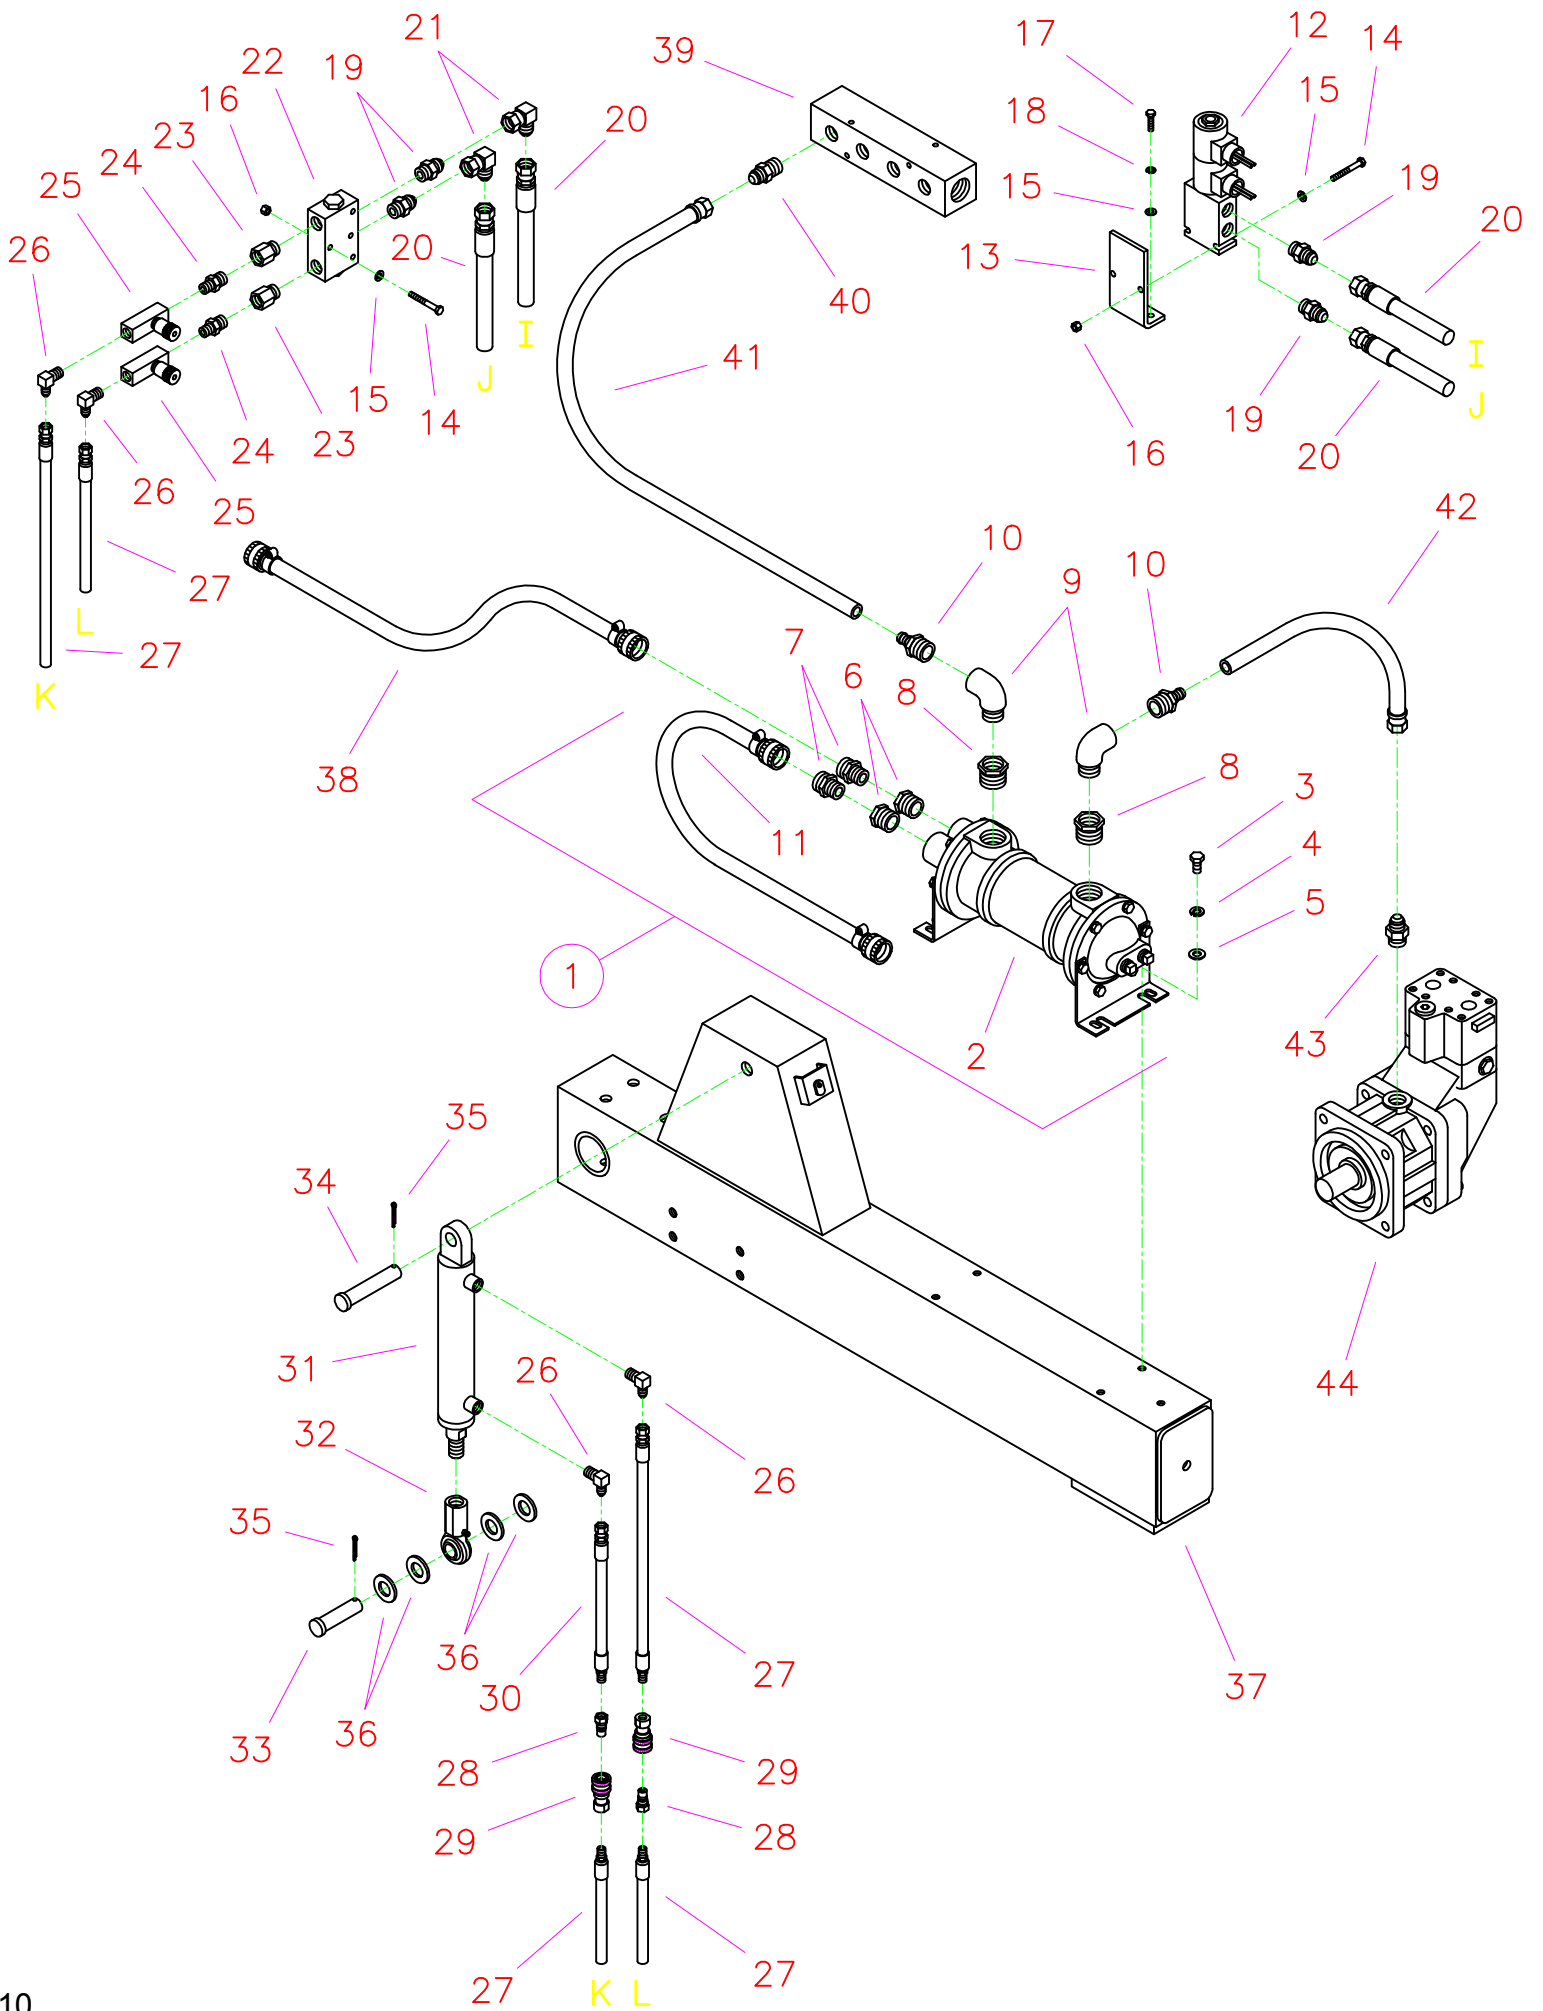

CC8000 Parts List
Drawing 3
Hydraulics Group A

Diagram Number	Part No.	Qty. Reg.	Description	Diagram Number	Part No.	Qty. Reg.	Description
1	2600295	1	Sauer Pump	39	2900009	8	Flat Washer, 1/4" SAE
1A	2702208	1	Pump Filter Element, Spin-On	40	3200298	1	Elbow, 3/4" O-Ring to 1/2" Male JIC
1B	2702329	1	Neutral Start Switch	41	6040238	1	Hose Assembly, 1/2" x 30" PL
2	2900499	8	Capscrew, Hex Hd., 1/2"-13 x 1-1/2"	42	6040054	1	Hose Assembly, 1/2" x 26" PL
3	2900084	12	Lock Washer, 1/2" Split	43	3200304	2	Elbow, 1/2" Male JIC to 1/2" Female JIC
4	2900058	8	Flat Washer, 1/2" SAE	44	3200286	2	Adapter, 1/2" O-Ring to 1/2" Male JIC
5	3200249	2	Flange Kit, 1" Split (Includes #6 - #9)	45	3200259	1	Oil Cooler
6	3200336	4	Flange Half, 1" Split	46	3200284	1	Adapter, 1" Male Pipe to 1" Male JIC
7	2900149	8	Capscrew, Hex Hd., 7/16"-14 x 1-3/4"	47	6040059	1	Hose Assembly, 1" x 15" LP
8	2900238	8	Lock Washer, 7/16" Split	48	3200300	1	Manifold, Case Drain
9	3200337	2	O-Ring, 1" Split Flange	49	2900380	2	Capscrew, Hex Hd., 1/4"-20 x 2-3/4"
10	3200244	1	Hose Assembly, 3/4" x 70" HP	50	3200288	1	Plug, 1" NPT Hex Head
11	3200245	1	Hose Assembly, 3/4" x 65" HP	51	3200283	4	Adapter, 1/2" Male Pipe to 1/2" Male JIC
12	2600315	1	VOAC Motor with Splined Shaft	52	3200134	1	Cap, 1/2" JIC
	2600203	1	VOAC Motor with Keyed Shaft	53	6040248	1	Hose Assembly, 1/2" x 68" PL
13	2900139	4	Capscrew, Hex Hd., 1/2"-13 x 1-3/4"	54	3200289	3	Elbow, 1" Male Pipe to 1" Male JIC
14	3200248	2	Flange Kit, 3/4" Split (Includes #15 - #17)	55	6040057	1	Hose Assembly, 1" x 34" LP
15	3200338	4	Flange Half, 3/4" Split	56	3200505	1	Filter Head
16	3200339	2	O-Ring, 3/4" Split Flange	57	3200486	1	Filter Element, Spin-On
17	2900006	14	Lock Washer, 3/8" Split	58	6040239	1	Filter Mount Bracket
18	2900375	8	Capscrew, Hex Hd., 3/8"-16 x 4-1/2"	59	2900144	2	Capscrew, Hex Hd., 1/4"-20 x 3/4"
19	3200287	1	Adapter, 5/8" O-Ring to 1/2" Male JIC	60	2900019	4	Capscrew, Hex Hd., 5/16"-18 x 3/4"
20	6040249	1	Hose Assembly, 1/2" x 22" PL	61	2900022	4	Flat Washer, 5/16" SAE
21	2600212	1	Oilgear Pump	62	2900039	4	Lock Nut, 5/16"-18 Nylon
22	2900013	6	Capscrew, Hex Hd., 3/8"-16 x 1-1/4"	63	3200502	1	Filter Pressure Gauge
23	2900014	6	Flat Washer, 3/8" SAE	64	3200099	1	Street Elbow, 1/8" NPT 45°
24	6040022	1	Shift Lever	65	3200066	1	Hex Pipe Coupling, 1/8" NPT
25	2900451	1	Capscrew, Socket Hd., #10-24 x 1-1/4"	66	3200179	1	Pipe Nipple, 1/8" NPT x 3"
26	2900017	1	Lock Nut, #10-24 Nylon	67	3200156	1	Street Elbow, 1/8" NPT 90°
27	2501358	1	Control Cable, 54" Blade	68	6040058	1	Hose Assembly, 1" x 22" LP
28	2500880	1	Control Cable, 72" Travel	69	6040021	1	Hydraulic Reservoir Tank
29	2900186	2	Hex Nut, 1/4"-28	70	2501429	1	Filler/Breather Cap (6 Bolt)
30	2500409	2	Rod End, 1/4"-28 Female		2500760	1	Filler/Breather Cap (7 Bolt)
31	2900008	1	Capscrew, Hex Hd., 1/4"-20 x 1"	71	2500762	1	Level/Temperature Sight Gauge
32	2900010	4	Lock Nut, 1/4"-20 Nylon	72	3200261	1	Suction Strainer, 2" NPT
33	2900052	1	Capscrew, Hex Hd., 1/4"-20 x 1-1/4"	73	3200282	2	Elbow, 1-1/4" Male Pipe to 1" Male JIC
34	6040233	1	Cable Cable Bracket	74	3200487	1	Tee, 1" Male JIC to 1" Female JIC
35	2900493	2	Capscrew, Socket Hd., M6 x 50mm	75	3200488	1	Reducer, 1" Female JIC to 1/2" Male JIC
36	2900024	6	Lock Washer, 1/4" Split	76	6040062	1	Hose Assembly, 1/2" x 18" HP
37	6040232	1	Control Cable Guide Bar	77	6040235	1	Hose Assembly, 1" x 28" LP
38	2900294	2	Capscrew, Hex Hd., 1/4"-20 x 2"	78	3200297	1	Elbow, 1" O-Ring to 1" Male JIC
				79	3200160	1	Plug, 1/2" NPT Hex Head