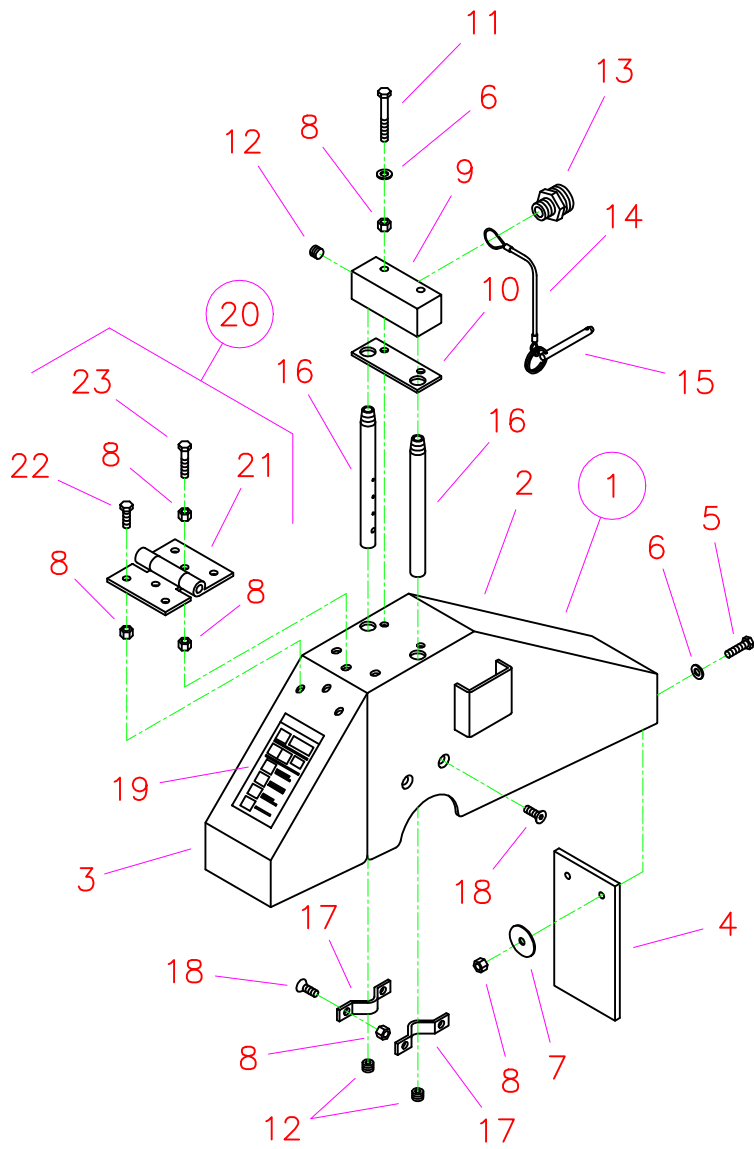

---

**CC8000 Parts List**  
**Drawing 7**  
**Light, Pointer, Water Pump Group**

---

Diagram Number	Part No.	Qty. Reg.	Description	Diagram Number	Part No.	Qty. Reg.	Description
1	6010112	1	Spot Light Kit (Includes #2 - #12)	23	6011201	1	Front Pointer Frame
2	2500194	2	Spot Light, 12 Volt (Includes #3)	24	6011152	2	Front Pointer Arm
3	2900033	4	Hex Nut, 3/8"-16	25	2900105	2	Capscrew, Hex Hd., 1/2"-13 x 2-3/4"
4	2900006	6	Lock Washer, 3/8" Split	26	2900026	4	Lock Nut, 1/2"-13 Nylon
5	2900014	6	Flat Washer, 3/8" SAE	27	2900005	2	Capscrew, Hex Hd., 3/8"-16 x 1"
6	6010106	1	Light Bar	28	2501379	1	Caster, Threaded Stem
7	6010107	1	Light Bar Mount Bracket	29	2900058	1	Flat Washer, 1/2" SAE
8	2400157	3	Hand Lock Knob, 5/16"-18	30	2900543	1	Jam Lock Nut, 1/2"-13 Nylon
9	2900144	2	Capscrew, Hex Hd., 1/4"-20 x 3/4"	31	6040024	1	Front Pointer Rod
10	2900010	10	Lock Nut, 1/4"-20 Nylon	32	2500740	1	Pointer Cap
11	2800062	2	Toggle Switch	33	2900234	2	Hand Lock Knob, 3/8"-16
12	2800063	2	Switch Boot	34	6011054	1	Pointer Cable
13	(REF)	1	Seat Platform	35	3200221	3	Cable Clamp
14	(REF)	1	Controls Side Panel	36	6040093	1	Pointer Mount
15	6040016	1	Support Stand	37	2900139	2	Capscrew, Hex Hd., 1/2"-13 x 1-3/4"
16	2900013	4	Capscrew, Hex Hd., 3/8"-16 x 1-1/4"	38	6040117	1	Optional Water Pump Kit (Includes
17	2900379	1	U-Bolt, 1/4"-20				#10 - #12, #18, #39 - #44)
18	2900009	14	Flat Washer, 1/4" SAE	39	2600200	1	Water Pump, 12 Volt Diaphragm
19	6040232	1	Cable Guide Bar	40	2701694	1	Port Fitting 90° with O-Ring (Set of 2)
20	2900294	2	Capscrew, Hex Hd., 1/4"-20 x 2"	41	3200016	2	Hose Clamp #8
21	6040138	1	Light Extension Bar	42	6040129	1	Inlet Hose Assembly, 24" Long
22	6040083	1	Front Pointer Assembly	43	6010302	1	Outlet Hose Assembly, 48" Long
			(Includes #3, #23 - #35)	44	2900008	4	Capscrew, Hex Hd., 1/4"-20 x 1"