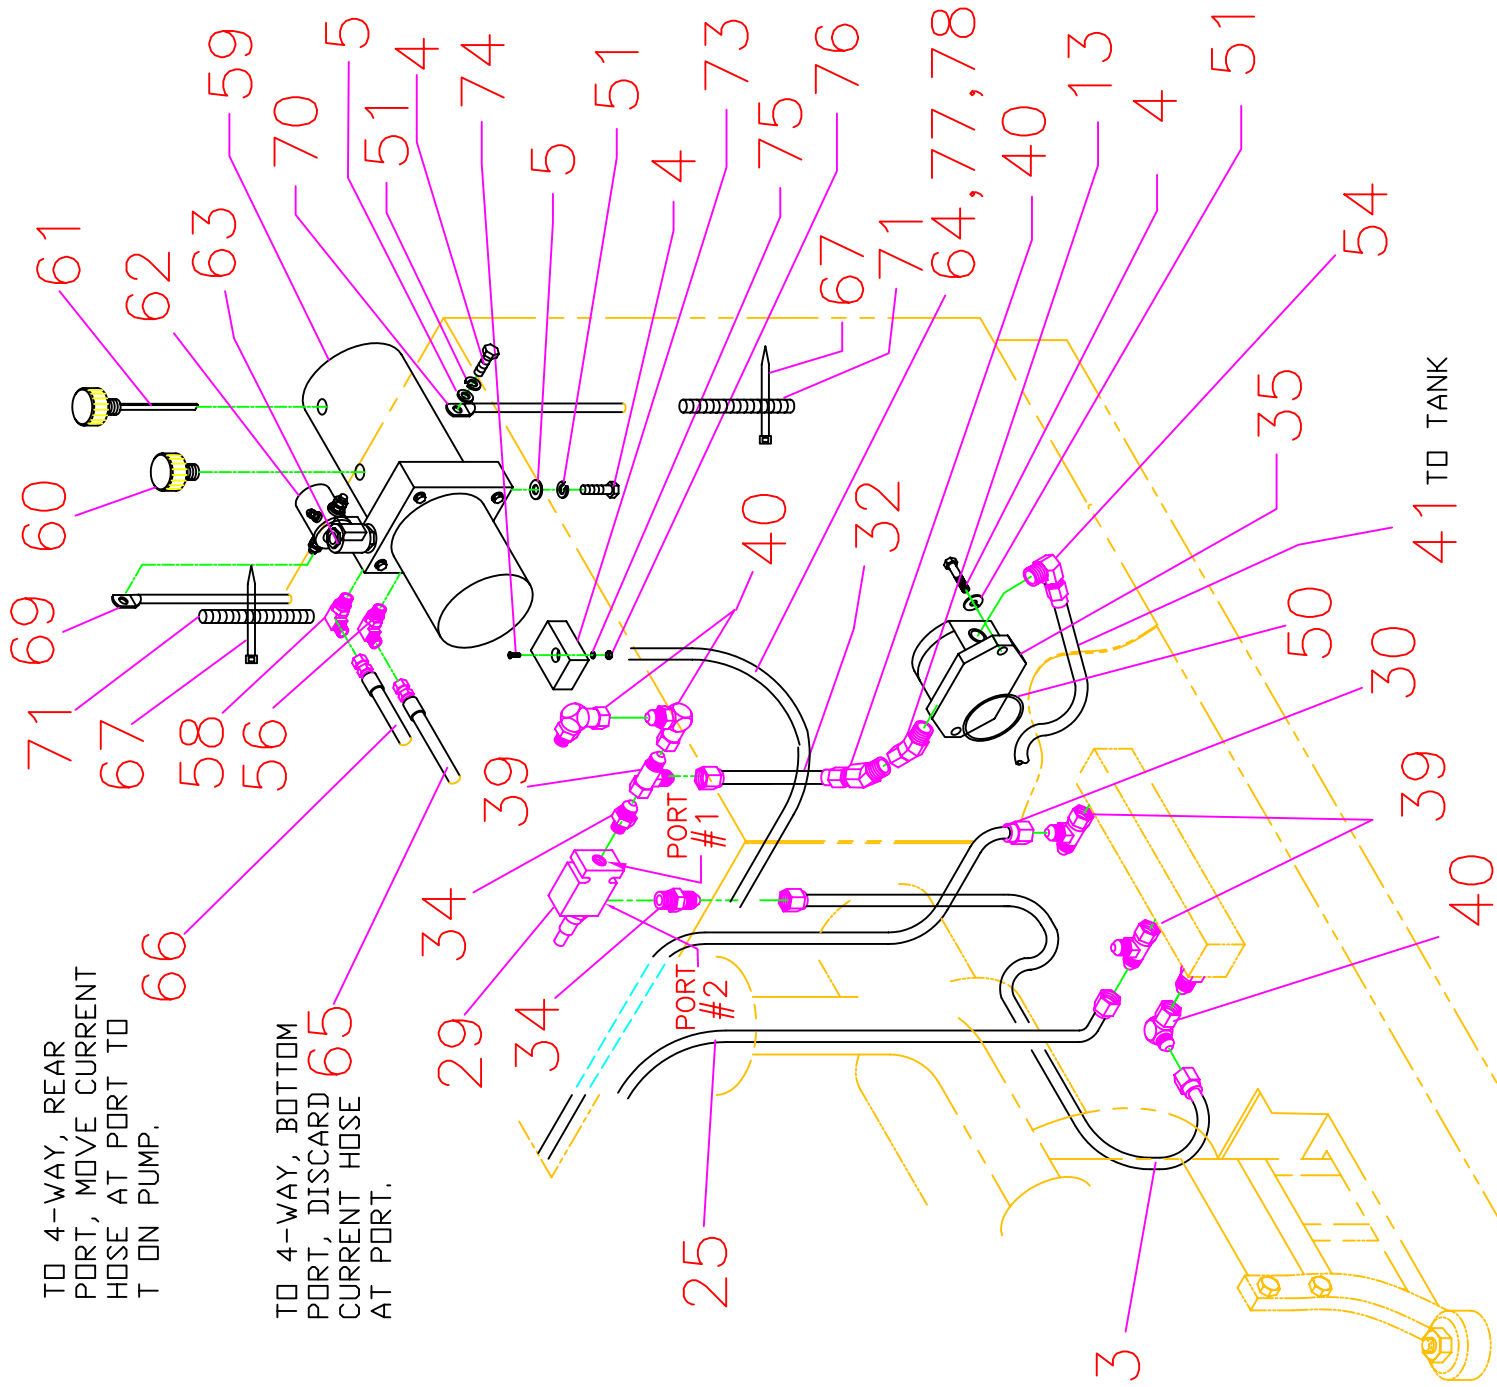

TO 4-WAY, REAR
PORT, MOVE CURRENT
HOSE AT PORT TO
T ON PUMP.

TO 4-WAY, BOTTOM
PORT, DISCARD
CURRENT HOSE
AT PORT.

RIDER SAW DUST COLLECTOR

PART NO. 6040135

<u>ITEM</u>	<u>PART #.</u>	<u>QTY</u>	<u>DESCRIPTION</u>	<u>ITEM</u>	<u>PART #.</u>	<u>QTY</u>	<u>DESCRIPTION</u>
1	6040134	1	FRAME EXTENSION	40	3200304	4	½" MJIC x ½" FJIC ELBOW, 90°
2	6040271	1	RUBBER 1/8" THK. x 6" WIDE x 8-1/2" LG.	41	6040172	1	HOSE ASSEMBLY, ¾" X 24" LP
3	2900008	7	¼-20 x 1" LG. HEX HD. CAP SCREW	42	2900010	7	¼-20 LOCK NUT, NYLON
4	2900005	7	3/8-16 X 1" HEX HD. CAP SCREW	43	2900289	2	5/16-18 x 2-1/4" HEX HD. CAP SCREW
5	2900014	10	3/8" FLATWASHER, SAE	44	2900039	8	5/16-18 LOCKNUT, NYLON
6	2900018	2	3/8-16 LOCK NUT, NYLON	45	2900217	2	5/16-18 x 1-1/4" HEX HD. CAPSCREW
7	2501201	1	DUST KOP CYCLONE COLLECTOR	46	2900139	4	½-13 x 1-3/4" HEX HD. CAP SCREW
8	6040145	1	BLADE GUARD	47	2900127	4	½" FLAT WASHER, USS
9	6040146	1	6" ELBOW, 90 DEGREE, 11 GA. ST'L.	48	2900026	4	½" LOCKNUT, NYLON
10	2900083	3	¼" FENDER WASHER	49	6040025	1	BLADE GUARD BRACE
11	6040205	1	HOSE. 6" I.D. X 48" LONG	50	2703093	1	O-RING, 3-3/8 x .062"
12	2501239	2	CLAMP, HOSE, 3-5/8-6-1/2" DIA.	51	2900006	7	3/8" LOCKWASHER, SPLIT
13	3200422	1	1/2" MJIC TO 5/8"M. O-RING ELBOW, 45°	52	2900279	1	LANYARD WITH LOCKPIN
14	3200285	1	½" M. O-RING TO ½" MJIC ELBOW, 90°	53	3200298	2	½" MJIC TO ¾"M. O-RING ELBOW, 90°
15	6040148	1	MOUNTING BRKT. FOR HYD. SEL. VALVE	54	3200400	1	3/4" M O-RING TO 3/4" MJIC ELBOW, 90°
16	3200434	1	HYDRAULIC SELECTOR VALVE, 3-WAY	55	3200495	1	1" FJIC TO 3/4" MJIC REDUCER
17	2600291	1	HYDRAULIC MOTOR, .37 C.I.	56	3200116	1	1/4" M. O-RING TO 3/8" MJIC ELBOW
18	2500686	2	BEARING, 50mm X 90mm X 20mm	57	3200487	1	1" JIC SWIVEL NUT RUN T
19	6048018	1	KEY, 3/16 X ¾" LONG	58	3200271	1	3/8" M. O-RING TO 3/8" MJIC ELBOW
20	6040136	1	SHAFT FOR HYD. MOTOR TO FAN	59	2600070	1	HYD. PUMP (INCLUDES #60 - #63)
21	6040139	2	SPACER, 3.539 OD x 3.270 ID x .250 W	60	2700321	1	BREATHER CAP, 3/8 NPT
22	2900459	1	1.875 O.D. X 1.156 I.D. X .125 THK., WASH	61	2701815	1	DIPSTICK
23	2501276	1	1-1/8" RETAINING RING, EXTERNAL	62	2700169	1	SOLENOID, MOTOR
24	6040153	1	HOSE ASSEMBLY, ½" x 133" HP	63	2700243	1	VALVE COIL
25	6040154	1	HOSE ASSEMBLY, ½" x 102" HP		2700244	1	VALVE STEM
26	6040137	1	PILLOW BLOCK	64	6010398	1	WIRE COVER, 3/8" ID X 70"
27	6010169	1	KEY, ¼" x 1-1/4" LONG	65	6040276	1	HOSE ASSEMBLY, 3/8" X 63" HP
28	6040140	1	PILLOW BLOCK ASSEMBLY, INCLUDES 18, 20-23,26	66	6040275	1	HOSE ASSEMBLY, 3/8" X 54" HP
29	3200435	1	PRESSURE RELIEF VALVE, 2600 PSI	67	2800068	10	WIRE TIE, 7-1/2", WHITE
30	6040155	1	HOSE ASSEMBLY, ½" X 67" HP	68	6010394	1	WIRE ASSY., 14 GAGE, RED, 12"
31	6040156	2	HOSE ASSEMBLY, ½" X 47" HP	69	2800513	1	RED BATTERY CABLE 90"
32	6040157	1	HOSE ASSEMBLY, ½" X 40" HP	70	2800514	1	BLACK BATTERY CABLE 90"
33	6040158	1	HOSE ASSEMBLY, 3/8" X 21" HP	71	6010397	2	WIRE COVER, 3/8" ID X 10"
34	3200266	1	3/8" M. O-RING TO ½" MJIC ADAPTER	72	6010396	1	WIRE ASSY., 14 GAGE, GREEN, 72"
35	2600365	1	HYD. PUMP	73	2800368	1	RECTIFIER/DIODE
36	2501270	1	V BELT GUARD	74	2900211	1	#10-32 x 1-1/4 RD HD SCREW
37	3200367	2	½" M. O-RING TO ½" M. JIC ELBOW, 45°	75	2900038	1	#10 LOCK WASHER
38	2900009	9	¼" FLAT WASHER, SAE	76	2900188	1	#10-32 HEX. NUT
39	3200332	3	½" MJIC x ½" FJIC SWIVEL NUT RUN TEE	77	6010395	1	WIRE ASSY., 14 GAGE, WHITE, 72"

ITEMS 4, 5, 51, 56 & 58-77 ARE IN
AUXILIARY PUMP ASSEMBLY 6010337

HOSES 24, 25, 30-33, & 41
ARE IN KIT 6040277