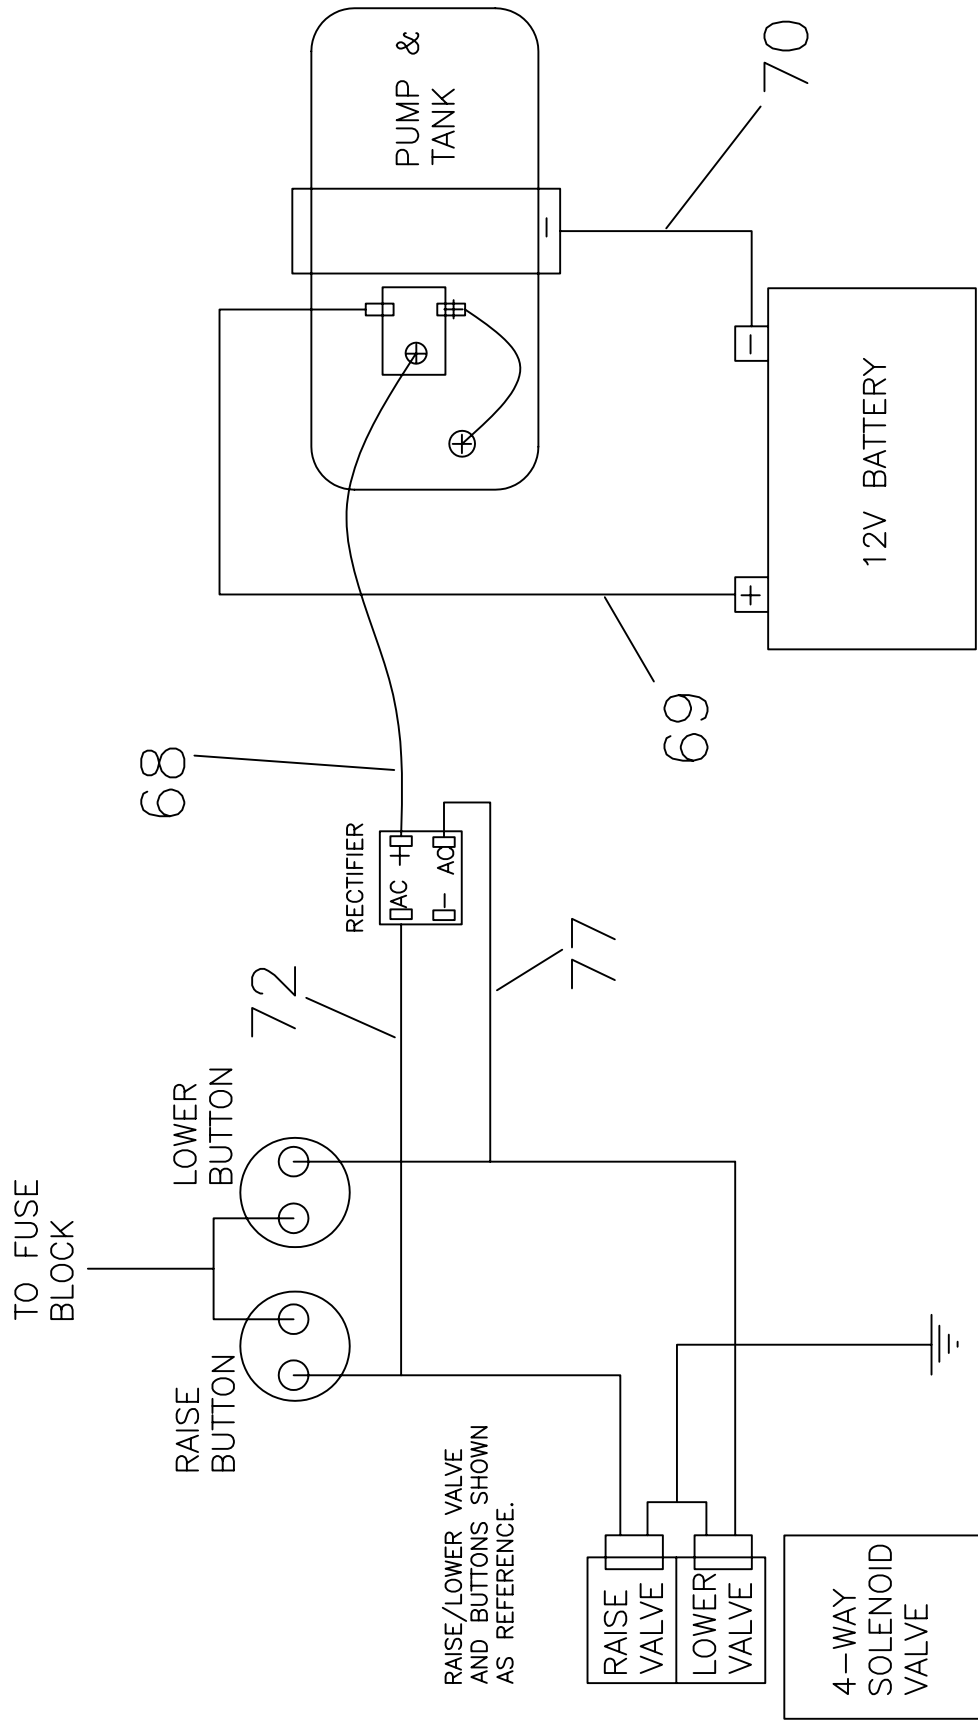

FIND THE WIRE FROM
RAISE BUTTON TO
RAISE VALVE, CUT AT
ANY POINT AND
SPLICE TO ITEM 78.

FIND THE WIRE FROM
LOWER BUTTON TO
LOWER VALVE, CUT
AT ANY POINT AND
SPLICE TO ITEM 77.

A CONVENIENT SPLICE POINT IS INSIDE THE
CONTROL CAGE ADJACENT TO THE SEAT.

CC8000_DUST_COLLECTOR

RIDER SAW DUST COLLECTOR

PART NO. 6040135

<u>ITEM</u>	<u>PART #.</u>	<u>QTY</u>	<u>DESCRIPTION</u>	<u>ITEM</u>	<u>PART #.</u>	<u>QTY</u>	<u>DESCRIPTION</u>
1	6040134	1	FRAME EXTENSION	40	3200304	4	½" MJIC x ½" FJIC ELBOW, 90°
2	6040271	1	RUBBER 1/8" THK. x 6" WIDE x 8-1/2" LG.	41	6040172	1	HOSE ASSEMBLY, ¾" X 24" LP
3	2900008	7	¼-20 x 1" LG. HEX HD. CAP SCREW	42	2900010	7	¼-20 LOCK NUT, NYLON
4	2900005	7	3/8-16 X 1" HEX HD. CAP SCREW	43	2900289	2	5/16-18 x 2-1/4" HEX HD. CAP SCREW
5	2900014	10	3/8" FLATWASHER, SAE	44	2900039	8	5/16-18 LOCKNUT, NYLON
6	2900018	2	3/8-16 LOCK NUT, NYLON	45	2900217	2	5/16-18 x 1-1/4" HEX HD. CAPSCREW
7	2501201	1	DUST KOP CYCLONE COLLECTOR	46	2900139	4	½-13 x 1-3/4" HEX HD. CAP SCREW
8	6040145	1	BLADE GUARD	47	2900127	4	½" FLAT WASHER, USS
9	6040146	1	6" ELBOW, 90 DEGREE, 11 GA. ST'L.	48	2900026	4	½" LOCKNUT, NYLON
10	2900083	3	¼" FENDER WASHER	49	6040025	1	BLADE GUARD BRACE
11	6040205	1	HOSE. 6" I.D. X 48" LONG	50	2703093	1	O-RING, 3-3/8 x .062"
12	2501239	2	CLAMP, HOSE, 3-5/8-6-1/2" DIA.	51	2900006	7	3/8" LOCKWASHER, SPLIT
13	3200422	1	1/2" MJIC TO 5/8"M. O-RING ELBOW, 45°	52	2900279	1	LANYARD WITH LOCKPIN
14	3200285	1	½" M. O-RING TO ½" MJIC ELBOW, 90°	53	3200298	2	½" MJIC TO ¾"M. O-RING ELBOW, 90°
15	6040148	1	MOUNTING BRKT. FOR HYD. SEL. VALVE	54	3200400	1	3/4" M O-RING TO 3/4" MJIC ELBOW, 90°
16	3200434	1	HYDRAULIC SELECTOR VALVE, 3-WAY	55	3200495	1	1" FJIC TO 3/4" MJIC REDUCER
17	2600291	1	HYDRAULIC MOTOR, .37 C.I.	56	3200116	1	1/4" M. O-RING TO 3/8" MJIC ELBOW
18	2500686	2	BEARING, 50mm X 90mm X 20mm	57	3200487	1	1" JIC SWIVEL NUT RUN T
19	6048018	1	KEY, 3/16 X ¾" LONG	58	3200271	1	3/8" M. O-RING TO 3/8" MJIC ELBOW
20	6040136	1	SHAFT FOR HYD. MOTOR TO FAN	59	2600070	1	HYD. PUMP (INCLUDES #60 - #63)
21	6040139	2	SPACER, 3.539 OD x 3.270 ID x .250 W	60	2700321	1	BREATHER CAP, 3/8 NPT
22	2900459	1	1.875 O.D. X 1.156 I.D. X .125 THK., WASH	61	2701815	1	DIPSTICK
23	2501276	1	1-1/8" RETAINING RING, EXTERNAL	62	2700169	1	SOLENOID, MOTOR
24	6040153	1	HOSE ASSEMBLY, ½" x 133" HP	63	2700243	1	VALVE COIL
25	6040154	1	HOSE ASSEMBLY, ½" x 102" HP		2700244	1	VALVE STEM
26	6040137	1	PILLOW BLOCK	64	6010398	1	WIRE COVER, 3/8" ID X 70"
27	6010169	1	KEY, ¼" x 1-1/4" LONG	65	6040276	1	HOSE ASSEMBLY, 3/8" X 63" HP
28	6040140	1	PILLOW BLOCK ASSEMBLY, INCLUDES 18, 20-23,26	66	6040275	1	HOSE ASSEMBLY, 3/8" X 54" HP
29	3200435	1	PRESSURE RELIEF VALVE, 2600 PSI	67	2800068	10	WIRE TIE, 7-1/2", WHITE
30	6040155	1	HOSE ASSEMBLY, ½" X 67" HP	68	6010394	1	WIRE ASSY., 14 GAGE, RED, 12"
31	6040156	2	HOSE ASSEMBLY, ½" X 47" HP	69	2800513	1	RED BATTERY CABLE 90"
32	6040157	1	HOSE ASSEMBLY, ½" X 40" HP	70	2800514	1	BLACK BATTERY CABLE 90"
33	6040158	1	HOSE ASSEMBLY, 3/8" X 21" HP	71	6010397	2	WIRE COVER, 3/8" ID X 10"
34	3200266	1	3/8" M. O-RING TO ½" MJIC ADAPTER	72	6010396	1	WIRE ASSY., 14 GAGE, GREEN, 72"
35	2600365	1	HYD. PUMP	73	2800368	1	RECTIFIER/DIODE
36	2501270	1	V BELT GUARD	74	2900211	1	#10-32 x 1-1/4 RD HD SCREW
37	3200367	2	½" M. O-RING TO ½" M. JIC ELBOW, 45°	75	2900038	1	#10 LOCK WASHER
38	2900009	9	¼" FLAT WASHER, SAE	76	2900188	1	#10-32 HEX. NUT
39	3200332	3	½" MJIC x ½" FJIC SWIVEL NUT RUN TEE	77	6010395	1	WIRE ASSY., 14 GAGE, WHITE, 72"

ITEMS 4, 5, 51, 56 & 58-77 ARE IN
AUXILIARY PUMP ASSEMBLY 6010337

HOSES 24, 25, 30-33, & 41
ARE IN KIT 6040277