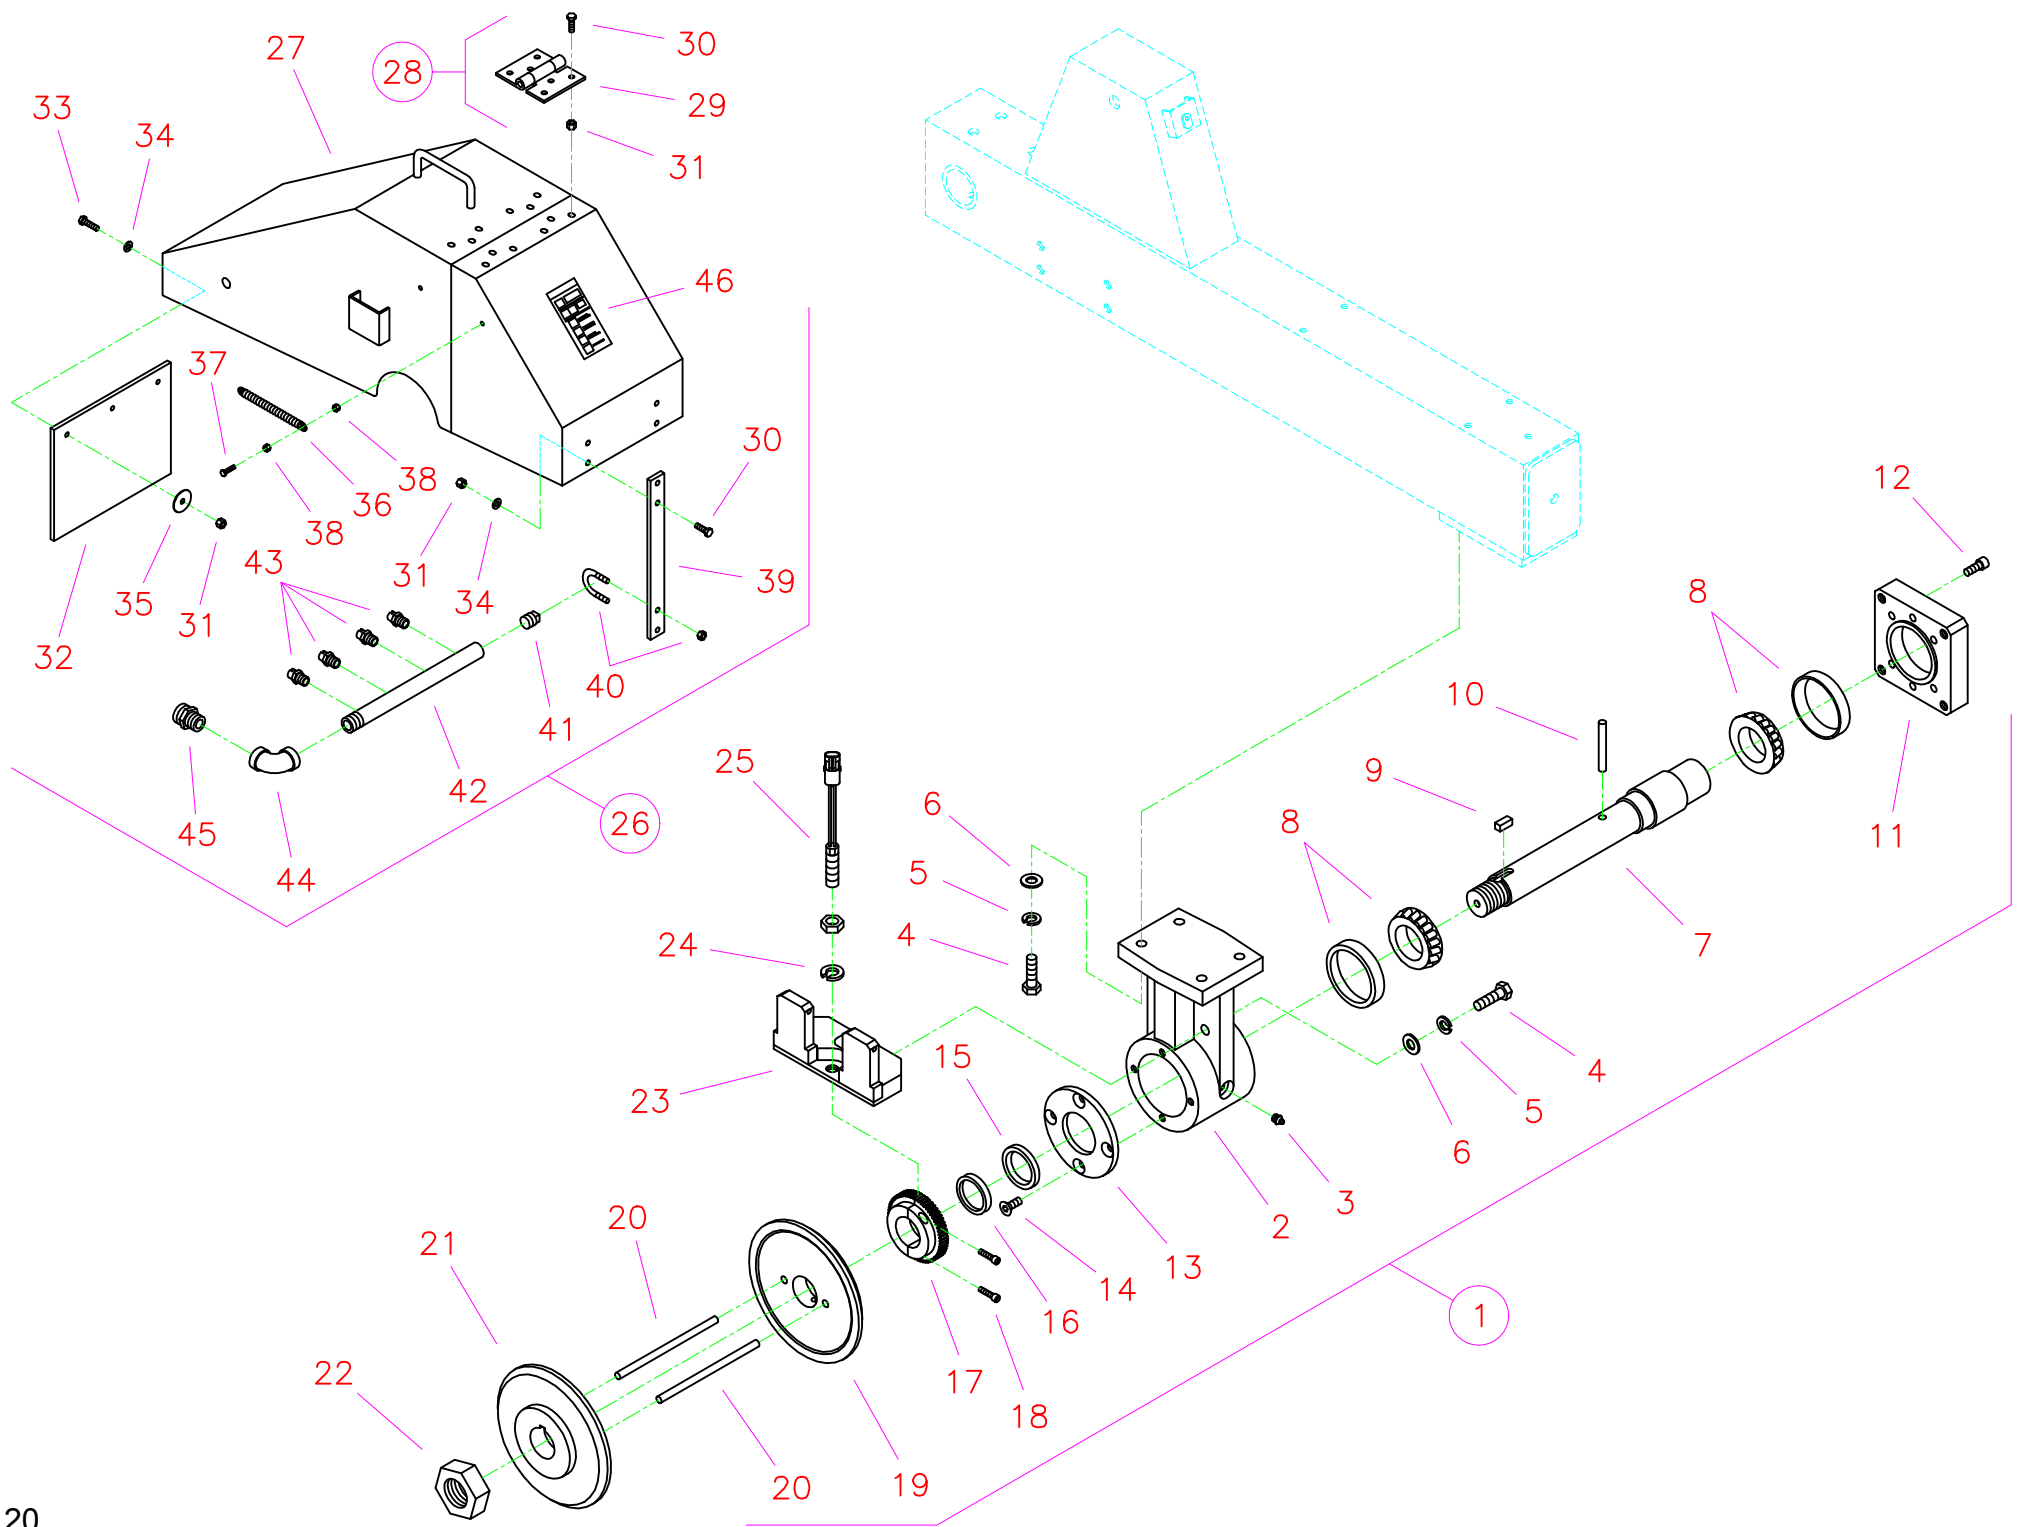

CC8000 Parts List
Drawing 9
Plunge Cut Assembly

Part # 6040246 Plunge Cut Assembly for Splined Shaft Motor (Includes #1 - #46)

Diagram Number	Part No.	Qty. Reg.	Description	Diagram Number	Part No.	Qty. Reg.	Description
1	6040247	1	Pillow Block Assembly with Splined Input Shaft (Includes #2 - #25)	22	6048346	1	Shaft Nut, 1-1/2"-12 Left Hand
	6040198	1	Pillow Block Assembly with Keyed Input Shaft (Includes #2 - #25)	23	6040004	1	Blade Guard Mount
2	6040007	1	Pillow Block	24	2900113	1	Lock Washer, 5/8" Split
3	2900062	1	Grease Fitting, 1/8" NPT	25	2800169	1	Magnetic Sensor with Wire Connector & Hex Nut
4	2900139	6	Capscrew, Hex Hd., 1/2"-13 x 1-3/4"	26	6010180	1	20" Plunge Guard Assembly (Includes #27 - #46)
5	2900084	6	Lock Washer, 1/2" Split	27	6010191	1	20" Plunge Guard Front & Rear Only
6	2900058	6	Flat Washer, 1/2" SAE	28	6010251	2	Hinge Assembly (Includes #29 - #31)
7	6040242	1	Blade Shaft with Splined Input	29	2500270	2	Hinge Only
	6040113	1	Blade Shaft with Keyed Input	30	2900144	16	Capscrew, Hex Hd., 1/4"-20 x 3/4"
8	2500804	2	Tapered Roller Bearing, Cone and Cup	31	2900010	19	Lock Nut, 1/4"-20 Nylon
9	6010138	1	Key, 3/8" Sq. x 7/8"	32	6010219	1	Splash Flap
10	2900203	1	Dowel Pin, 3/8" Dia. x 3"	33	2900008	3	Capscrew, Hex Hd., 1/4"-20 x 1"
11	6040006	1	Motor Adapter	34	2900009	7	Flat Washer, 1/4" SAE
12	2900175	6	Capscrew, Soc. Hd., 3/8"-16 x 1"	35	2900083	3	Fender Washer, 1/4" x 1-1/4"
13	6040005	1	Seal Plate	36	2500067	2	Spring, 3/8" Dia. x 4"
14	2900235	4	Capscrew, Flat Hd., 3/8"-16 x 1"	37	2900015	4	Machine Screw, Hex Hd., #10-24 x 3/4"
15	2500808	1	Seal, 1-3/4" x 2-3/8" x 5/16"	38	2900017	8	Lock Nut, #10-24 Nylon
16	2500751	1	Seal, 1-3/4" V-Ring	39	6010190	2	Manifold Bar
17	6010230	1	Shaft Tach Gear, 1-3/4" I.D.	40	2900241	2	U-Bolt with 1/4"-20 Hex Nuts
18	2900089	2	Capscrew, Soc. Hd., 1/4"-28 x 1"	41	3200153	1	Pipe Plug, 3/8" NPT
19	6010136	1	Inner Flange, 8"	42	6010189	1	Water Manifold
20	6010139	2	Drive Pin, 3/8" Dia. x 7-1/8"	43	3200208	4	Spray Nozzle, 1/4" NPT
21	6010137	1	Outer Flange, 8"	44	3200209	1	Pipe Elbow, 1/2" Female
				45	3200155	1	Fitting, 1/2" Male Pipe to 3/4" Male Garden Hose
				46	1800001	1	Warning Label