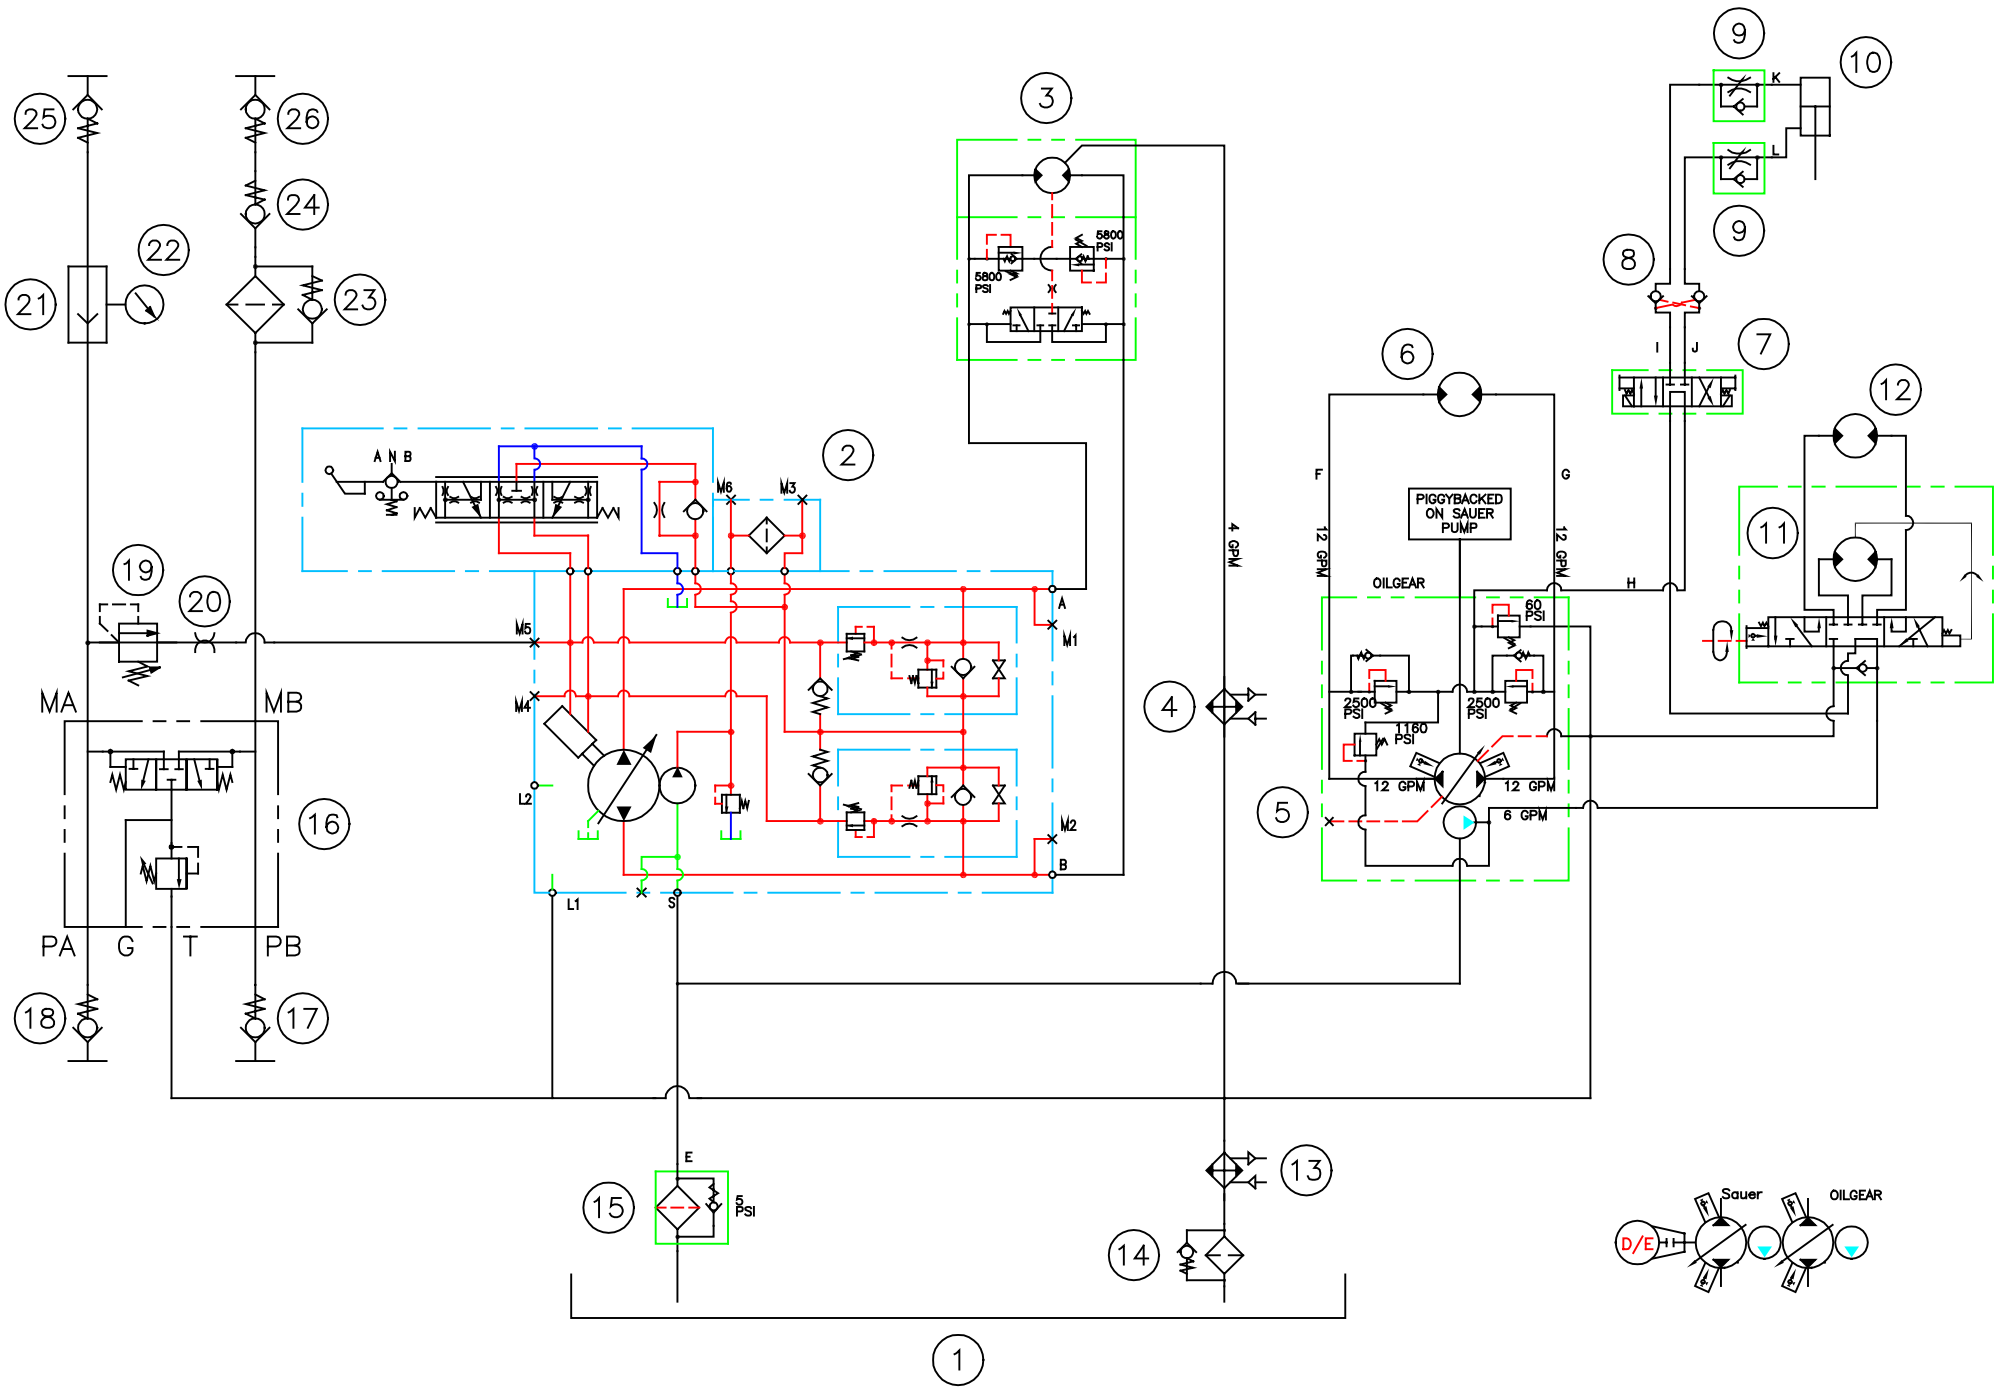

CC8000 Parts List
Drawing 12
Hydraulic Circuit Schematic

Diagram Number	Part No.	Qty. Reg.	Description	Diagram Number	Part No.	Qty. Reg.	Description
1	6040021	1	Hydraulic Reservoir Tank	13	3200259	1	Oil Cooler (Air)
2	2600295	1	Sauer Pump	14	3200505	1	Return Filter Head
	2702208	1	(Pump Filter Element, Spin-On)		3200486	1	Filter Element, Spin-On
3	2600315	1	VOAC Motor with Splined Shaft		3200502	1	Filter Pressure Gauge
	2600203	1	VOAC Motor with Keyed Shaft	15	3200261	1	Suction Strainer
4	3200262	1	Oil Cooler (Water)	16	3200350	1	Optional Flushing Valve Block Assembly
5	2600212	1	Oilgear Pump	17	3200100	1	Coupler, 3/4" QD (NS) 2,500 PSI
6	2600213	1	Wheel Drive Motor	18	3200101	1	Nipple, 3/4" QD (NS)
7	3200257	1	Valve, 4 Way Solenoid	19	3200435	1	Pressure Relief Valve 2,500 PSI
	2701964	2	(Valve Coil Only)	20	3200349	1	Restrictor, 3/8" O-Ring to 3/8" Male JIC
8	3200258	1	Valve, Cylinder Lock	21	3200328	1	Flow Meter
9	3200056	2	Flow Control Valve	22	3200228	1	Pressure Gauge
10	2500896	1	Cylinder	23	3200351	1	Filter, High Pressure
	2500278	1	(Seal Kit)		3200352	1	(Replacement Element)
11	2600222	1	Steering Control Unit	24	3200329	1	Check Valve, 3/4" NPT
12	2600223	1	Steering Motor	25	3200324	1	Coupler, 3/4" QD (FFM) 5,000 PSI
				26	3200325	1	Nipple, 3/4" QD (FF)