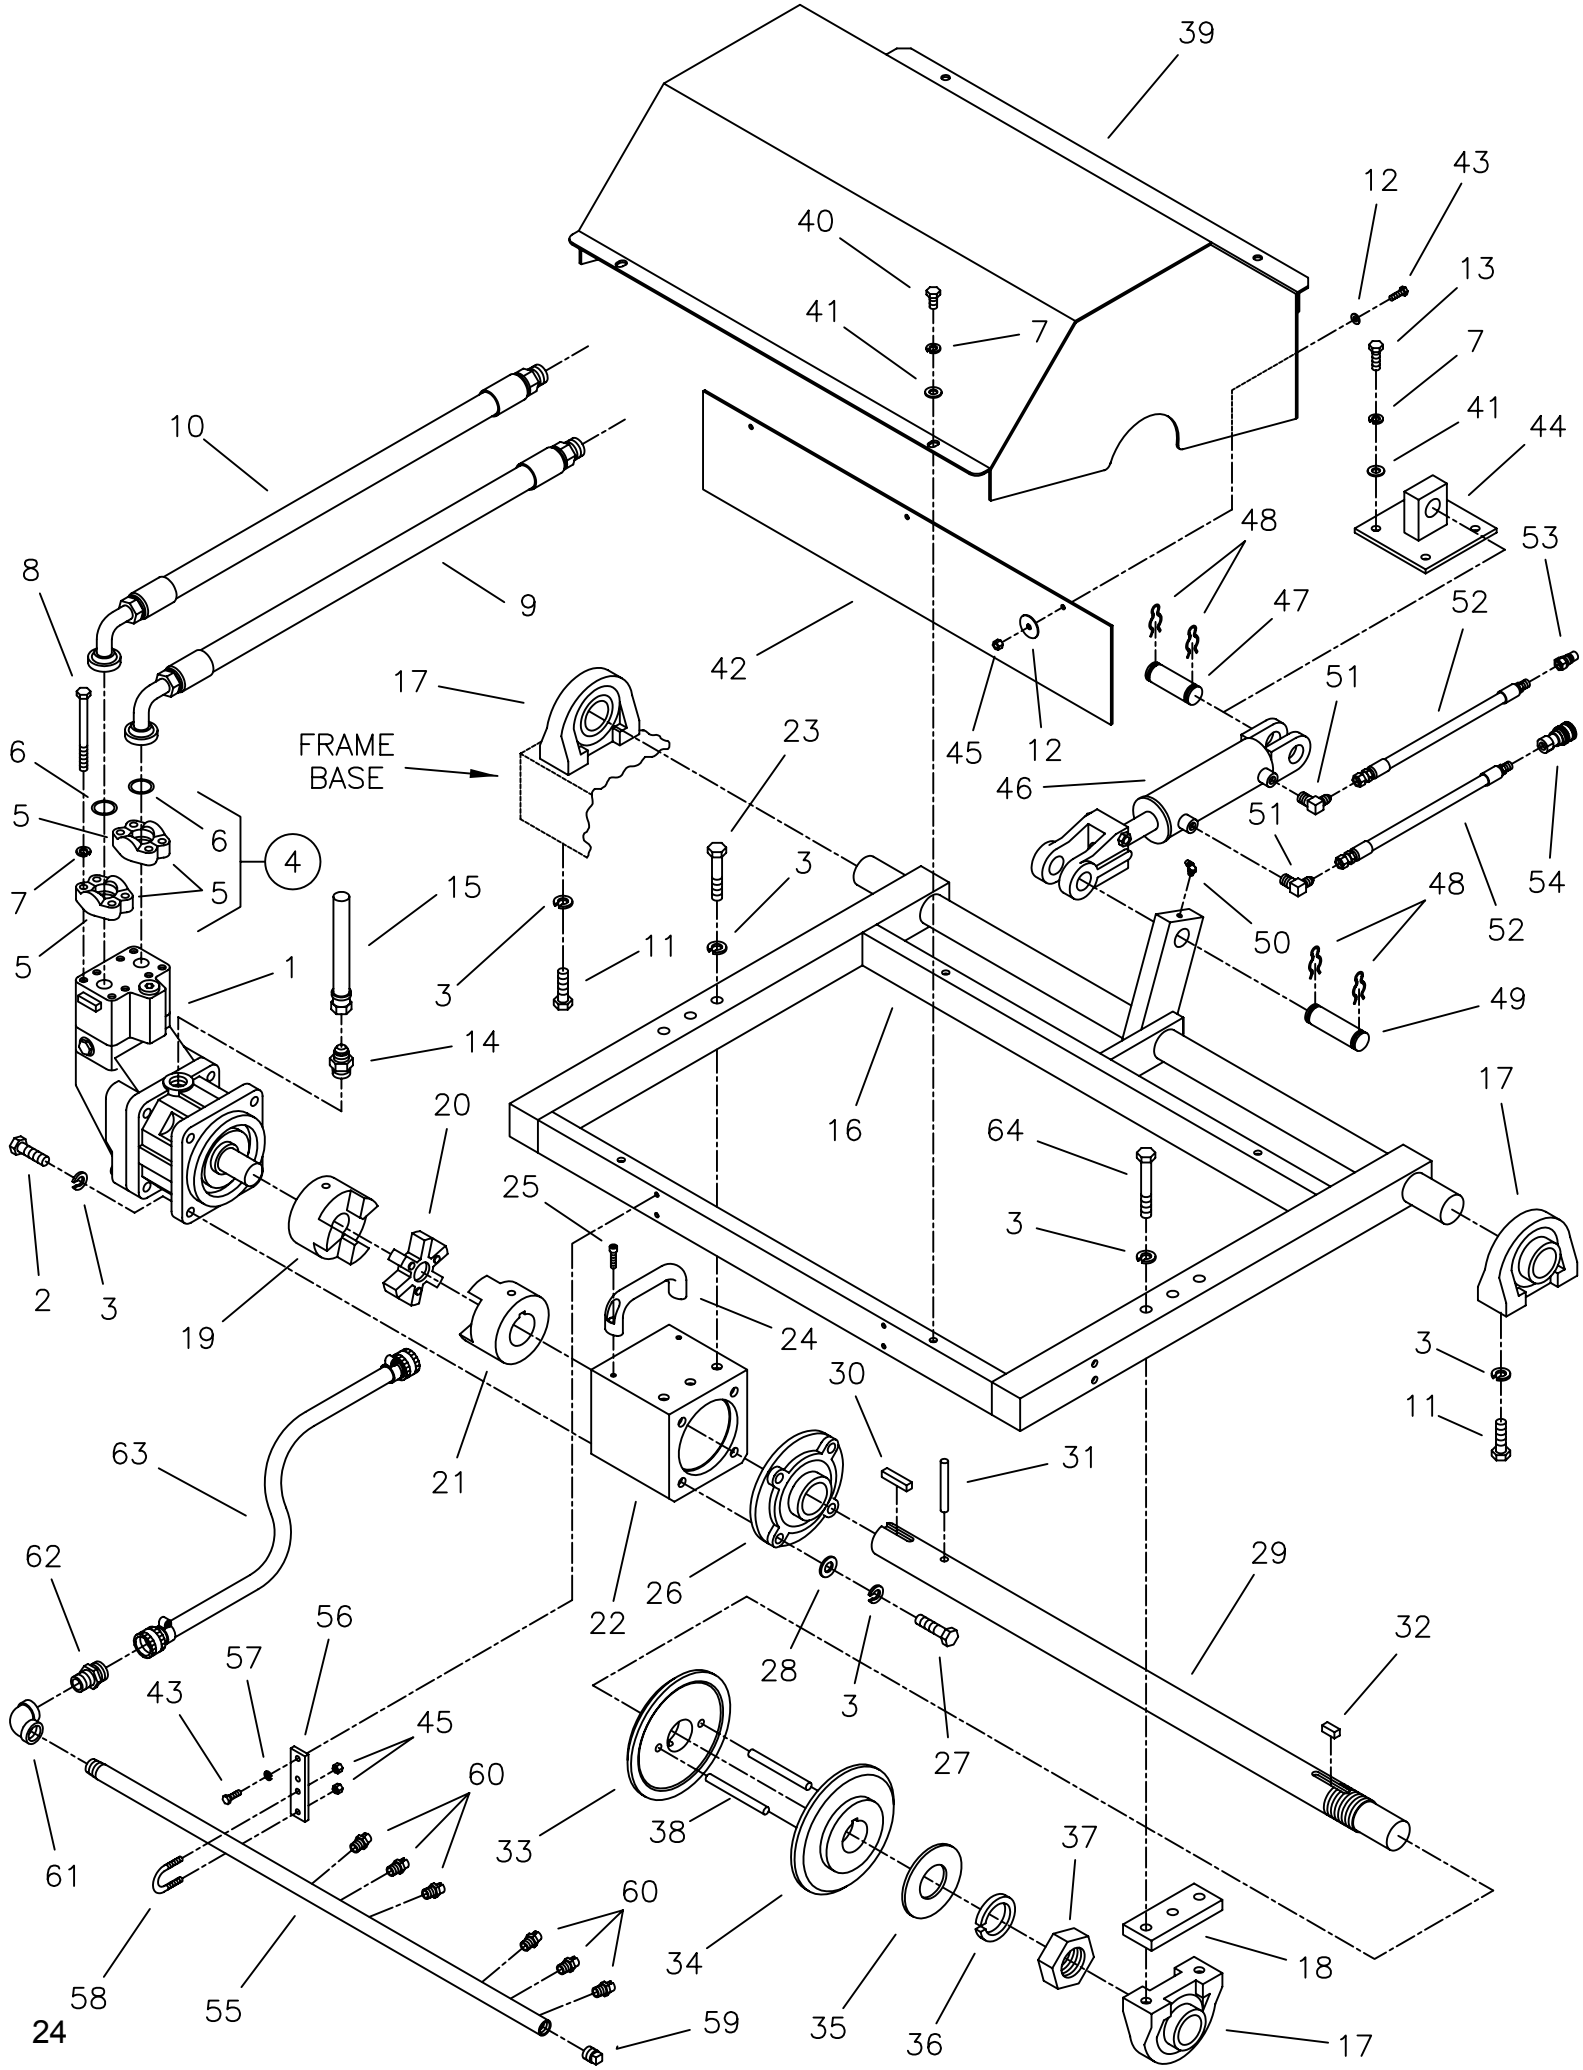

CC8000 Parts List
Drawing 11
Slot Cutter Attachment

Part #6040294 Slot Cutter Attachment with Splined Shaft Motor

Diagram Number	Part No.	Qty. Reg.	Description	Diagram Number	Part No.	Qty. Reg.	Description
1	2600315	1	VOAC Motor with Splined Shaft	33	6040124	1	Inner Flange, 7"
2	2900139	4	Capscrew, Hex Hd., 1/2"-13 x 1-3/4"	34	6040125	1	Outer Flange, 7"
3	2900084	17	Lock Washer, 1/2" Split	35	2900406	1	Flat Washer, 1-3/4" USS
4	3200248	2	Flange Kit, 3/4" Split (Includes #5 - #7)	36	2900402	1	Lock Washer, 1-3/4" Split
5	3200338	4	Flange Half, 3/4" Split	37	2900401	1	Jam Nut, 1-3/4"-12
6	3200339	2	O-Ring, 3/4" Split Flange	38	6040116	2	Drive Pin, 3/8" Dia. X 28" Long
7	2900006	16	Lock Washer, 3/8" Split	39	6040293	1	Blade Guard, 24" Capacity
8	2900375	8	Capscrew, Hex Hd., 3/8"-16 x 4-1/2"	40	2900196	4	Capscrew, Hex Hd., 3/8"-16 x 3/4"
9	3200520	1	Hose Assembly, 3/4" x 75" HP	41	2900014	12	Flat Washer, 3/8" SAE
10	3200519	1	Hose Assembly, 3/4" x 80" HP	42	6040099	1	Splash Flap
11	2900025	4	Capscrew, Hex Hd., 1/2"-13 x 1-1/4"	43	2900144	7	Capscrew, Hex Hd., 1/4"-20 x 3/4"
12	2900009	6	Flat Washer, 1/4" SAE	44	6040111	1	Cylinder Attachment
13	2900013	8	Capscrew, Hex Hd., 3/8"-16 x 1-1/4"	45	2900010	7	Lock Nut, 1/4"-20 Nylon
14	3200287	1	Adapter, 5/8" O-Ring to 1/2" Male JIC	46	2500177	1	Cylinder, 2"
15	6040399	1	Hose Assembly, 1/2" x 130" PL	47	6010031	1	Cylinder Pin, 3"
16	6040289	1	Pivot Frame Weldment, 24" Blades	48	2900064	4	Hair Pin Cotter, 3/4"
17	2500787	3	Pillow Block Bearing, 1-5/8"	49	6010119	1	Cylinder Pin, 3-1/2"
18	6040097	1	Bearing Spacer, 5/8"	50	2900184	1	Grease Fitting, 1/4"-28 x 45°
19	2501500	1	Motor Coupling, 14 Tooth Spline Bore	51	3200057	2	Elbow, 1/4" Male Pipe to 1/4" Male JIC
20	2500960	1	Coupling Spider Insert	52	6040109	2	Hose Assembly, 1/4" x 14" HP
21	2500959	1	Shaft Coupling, 1-3/4"	53	3200314	1	Nipple, 1/8" QD
22	6040095	1	Motor Adapter	54	3200315	1	Coupler, 1/8" QD
23	2900105	3	Capscrew, Hex Hd., 1/2"-13 x 2-3/4"	55	6040106	1	Water Manifold Pipe
24	2400150	1	Handle	56	6040107	2	Manifold Bar
25	2900088	2	Capscrew, Soc. Hd., 1/4"-20 x 1"	57	2900024	4	Lock Washer, 1/4" Split
26	2500658	1	Flange Cartridge Bearing, 1-3/4"	58	2900241	2	U-Bolt, 1/4"-20
27	2900106	4	Capscrew, Hex Hd., 1/2"-13 x 2"	59	3200153	1	Pipe Plug, 3/8" NPT
28	2900058	4	Flat Washer, 1/2" SAE	60	3200050	9	Spray Nozzle, 1/8" NPT
29	6040288	1	Blade Shaft, 1-3/4"	61	3200209	1	Elbow, 1/2" Female Pipe
30	6048097	1	Key, 3/8" Sq. x 1-3/4"	62	3200155	1	Fitting, 1/2" Male Pipe to 3/4" Male Garden Hose
31	2900203	1	Dowel Pin, 3/8" x 3"	63	6010021	1	Water Hose Assembly, 42" Long
32	6010138	1	Key, 3/8" Sq. x 7/8"	64	2900080	2	Capscrew, Hex Hd., 1/2"-13 x 3-1/2"